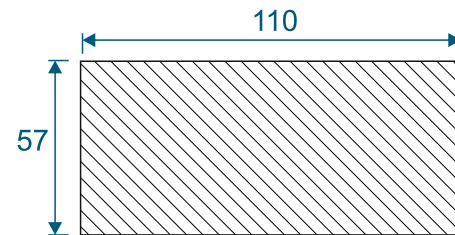

Wood Frames

DURATION
WINDOWS

For Aluminium Patios

Head

Head For
Trickle Vents

Jamb

Cill Flat

Head Drip