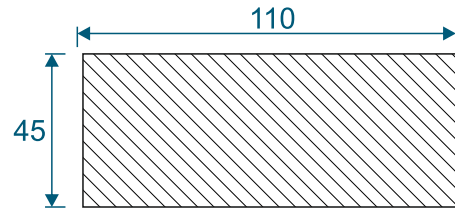

Wood Frames

DURATION
WINDOWS

For Aluminium Patios

Head

Head For
Trickle Vents

Jamb

Cill Flat

Head Drip