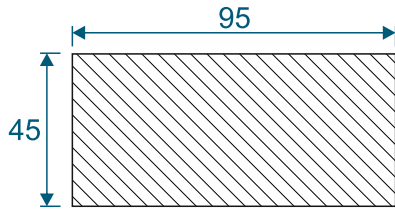

Wood Frames

DURATION
WINDOWS

For Aluminium Patios

Head

Head For
Trickle Vents

Jamb

Cill Flat

Head Drip