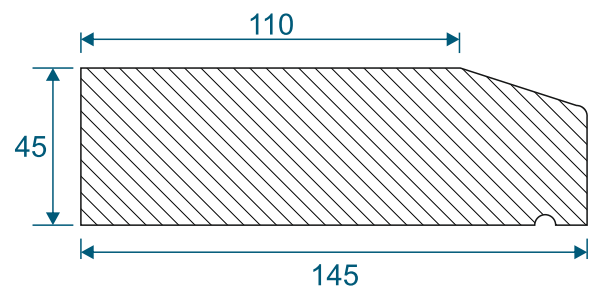

Wood Frames

DURATION
WINDOWS

For Aluminium Patios

Head

Head For
Trickle Vents

Jamb

Cill Flat

Head Drip