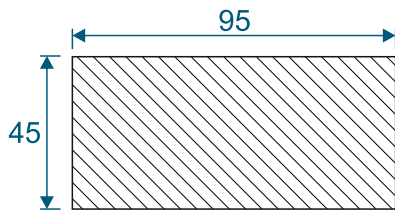

Wood Frames

DURATION
WINDOWS

For Aluminium Patios

Head

Head For
Trickle Vents

Jamb

Cill Flat

Head Drip