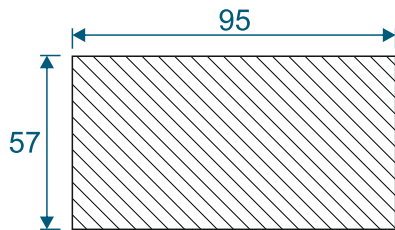

Wood Frames

DURATION
WINDOWS

For Aluminium Patios

Head

Head For
Trickle Vents

Jamb

Cill Flat

Head Drip