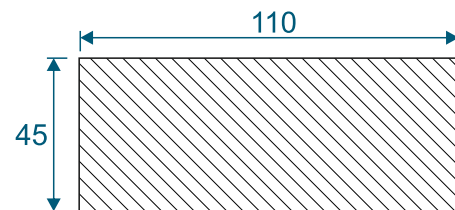

Wood Frames

DURATION
WINDOWS

For Aluminium Patios

Head

Head For
Trickle Vents

Jamb

Cill Flat

Head Drip