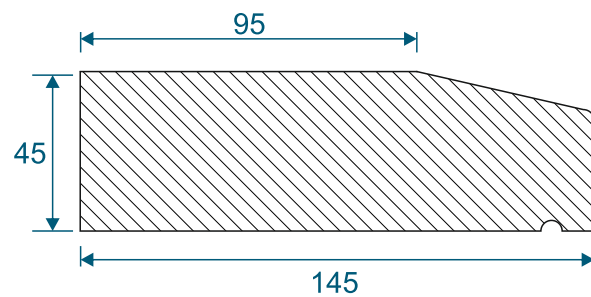

Wood Frames

DURATION
WINDOWS

For Aluminium Patios

Head

Head For
Trickle Vents

Jamb

Cill Flat

Head Drip