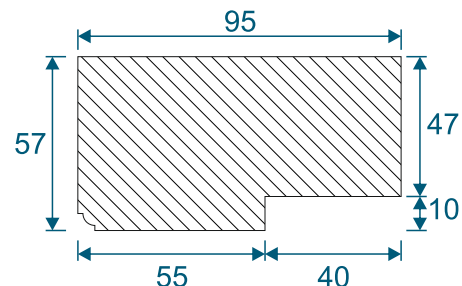

Royale Wood Frames

DURATION
WINDOWS

Rebated Ovolo Frames

Head

Head For
Trickle Vents

Jamb

Transom
Or Mullion

Cill