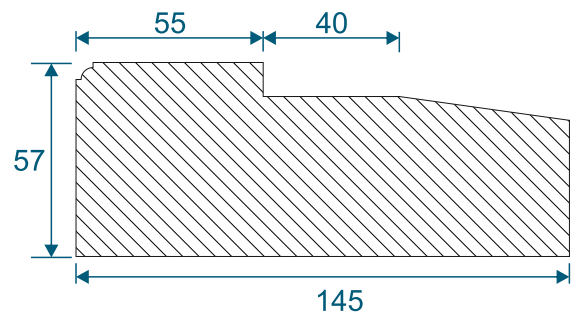

Royale Wood Frames

DURATION
WINDOWS

Rebated Ovolo Frames

Head

Head For
Trickle Vents

Jamb

Transom
Or Mullion

Cill