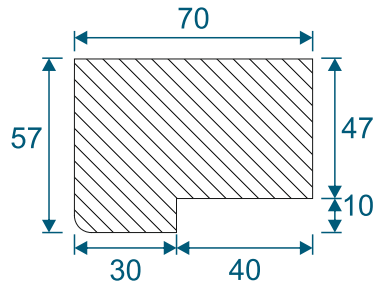

Royale Wood Frames

DURATION
WINDOWS

Rebated Pencil Frames

Head

Head For
Trickle Vents

Jamb

Transom
Or Mullion

Cill