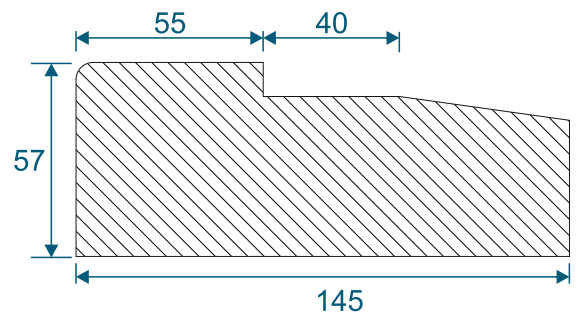

Royale Wood Frames

DURATION
WINDOWS

Rebated Pencil Frames

Head

Head For
Trickle Vents

Jamb

Transom
Or Mullion

Cill