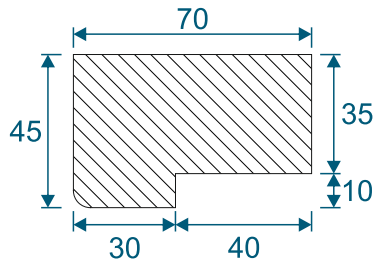

Royale Wood Frames

DURATION
WINDOWS

Rebated Pencil Frames

Head

Head For
Trickle Vents

Jamb

Transom
Or Mullion

Cill