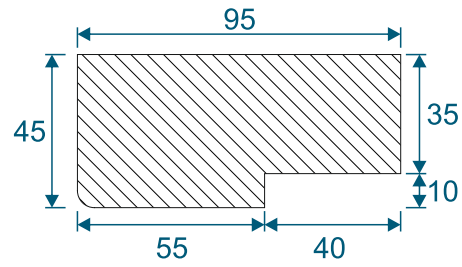

Royale Wood Frames

DURATION
WINDOWS

Rebated Pencil Frames

Head

Head For
Trickle Vents

Jamb

Transom
Or Mullion

Cill