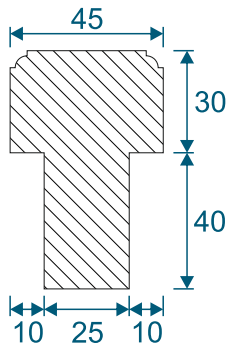

Royale Wood Frames

DURATION
WINDOWS

Rebated Ovolo Frames

Head

Head For
Trickle Vents

Jamb

Transom
Or Mullion

Cill