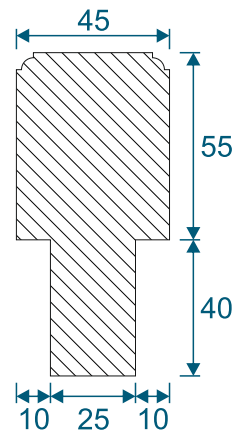

Royale Wood Frames

DURATION
WINDOWS

Rebated Ovolo Frames

Head

Head For
Trickle Vents

Jamb

Transom
Or Mullion

Cill