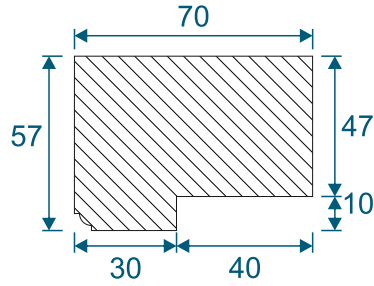

Royale Wood Frames

DURATION
WINDOWS

Rebated Ovolo Frames

Head

Head For
Trickle Vents

Jamb

Transom
Or Mullion

Cill