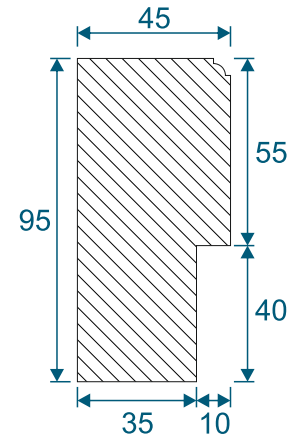

Royale Wood Frames

DURATION
WINDOWS

Rebated Ovolo Frames

Head

Head For
Trickle Vents

Jamb

Transom
Or Mullion

Cill