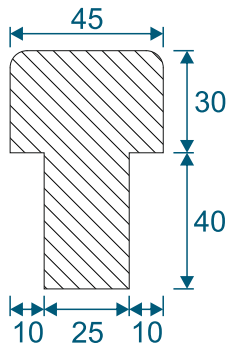

Royale Wood Frames

DURATION
WINDOWS

Rebated Pencil Frames

Head

Head For
Trickle Vents

Jamb

Transom
Or Mullion

Cill