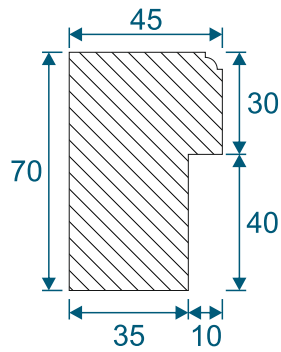

Royale Wood Frames

DURATION
WINDOWS

Rebated Ovolo Frames

Head

Head For
Trickle Vents

Jamb

Transom
Or Mullion

Cill