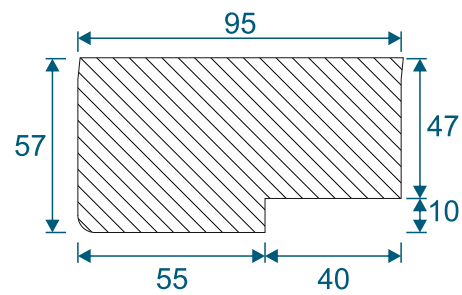

Royale Wood Frames

DURATION
WINDOWS

Rebated Pencil Frames

Head

Head For
Trickle Vents

Jamb

Transom
Or Mullion

Cill