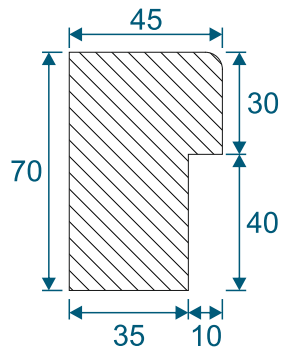

Royale Wood Frames

DURATION
WINDOWS

Rebated Pencil Frames

Head

Head For
Trickle Vents

Jamb

Transom
Or Mullion

Cill