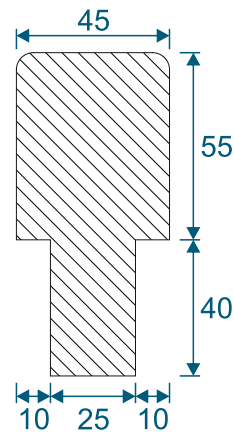

Royale Wood Frames

DURATION
WINDOWS

Rebated Pencil Frames

Head

Head For
Trickle Vents

Jamb

Transom
Or Mullion

Cill