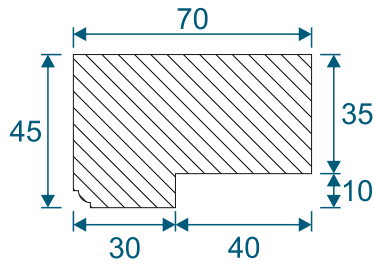

Royale Wood Frames

DURATION
WINDOWS

Rebated Ovolo Frames

Head

Head For
Trickle Vents

Jamb

Transom
Or Mullion

Cill