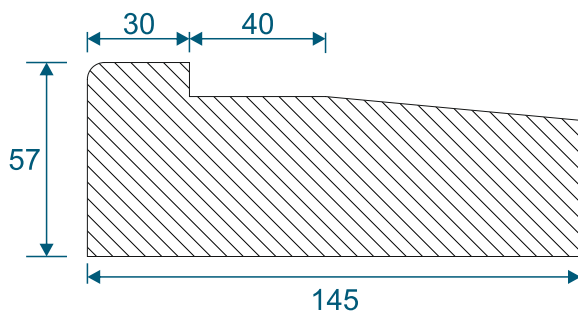

Royale Wood Frames

DURATION
WINDOWS

Rebated Pencil Frames

Head

Head For
Trickle Vents

Jamb

Transom
Or Mullion

Cill