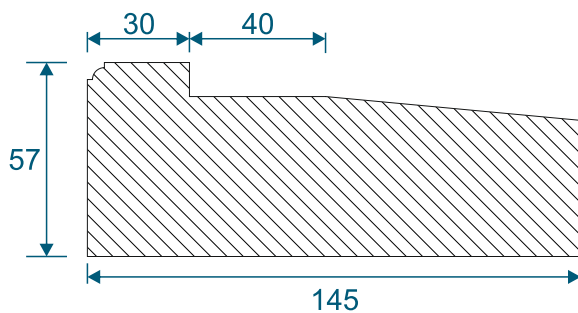

Royale Wood Frames

DURATION
WINDOWS

Rebated Ovolo Frames

Head

Head For
Trickle Vents

Jamb

Transom
Or Mullion

Cill