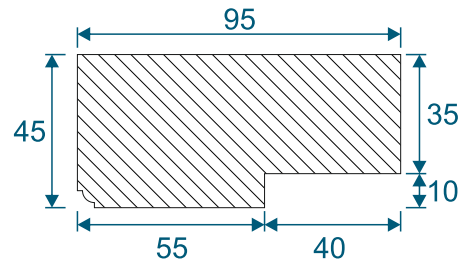

Royale Wood Frames

DURATION
WINDOWS

Rebated Ovolo Frames

Head

Head For
Trickle Vents

Jamb

Transom
Or Mullion

Cill