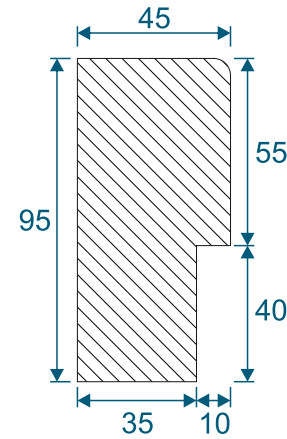

Royale Wood Frames

DURATION
WINDOWS

Rebated Pencil Frames

Head

Head For
Trickle Vents

Jamb

Transom
Or Mullion

Cill