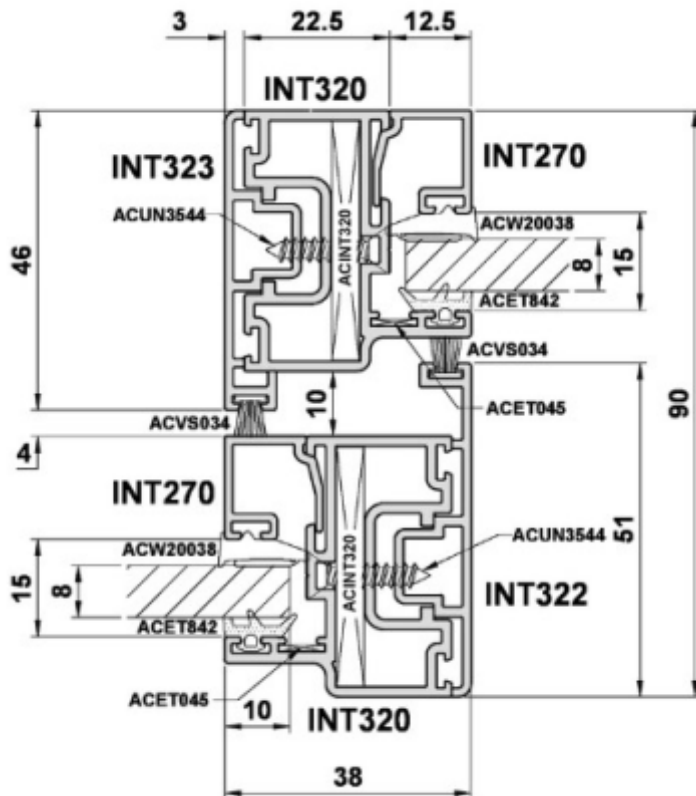

Heritage Internal Screens

Section Identification Guide

DURATION
WINDOWS

Contents

Profiles

Internal Screen	3
Hinged Door	4
Door Plate	5
Door Threshold	6
Door Screen Meeting	7 - 8
Double Door Meeting	9 -10
33mm Transom	11

Please note: 6mm glass as standard.

Heritage Internal Screen

Screen Outer Frame

Heritage Internal Screen

Hinged Door - Door Plate

Heritage Internal Screen

Hinged Door - Door Threshold

Heritage Internal Screen

Hinged Door -Standard Door Screen Coupling

Heritage Internal Screen

Hinged Door - Double Doors Meeting Stile

Heritage Internal Screen

Hinged Door - Double Doors Lockplate

Heritage Internal Screen

33mm Transom

Heritage Internal Screen

Sliding Door

Heritage Internal Screen

Sliding Door

Heritage Internal Screen

Sliding Door

Heritage Internal Screen

Sliding Door