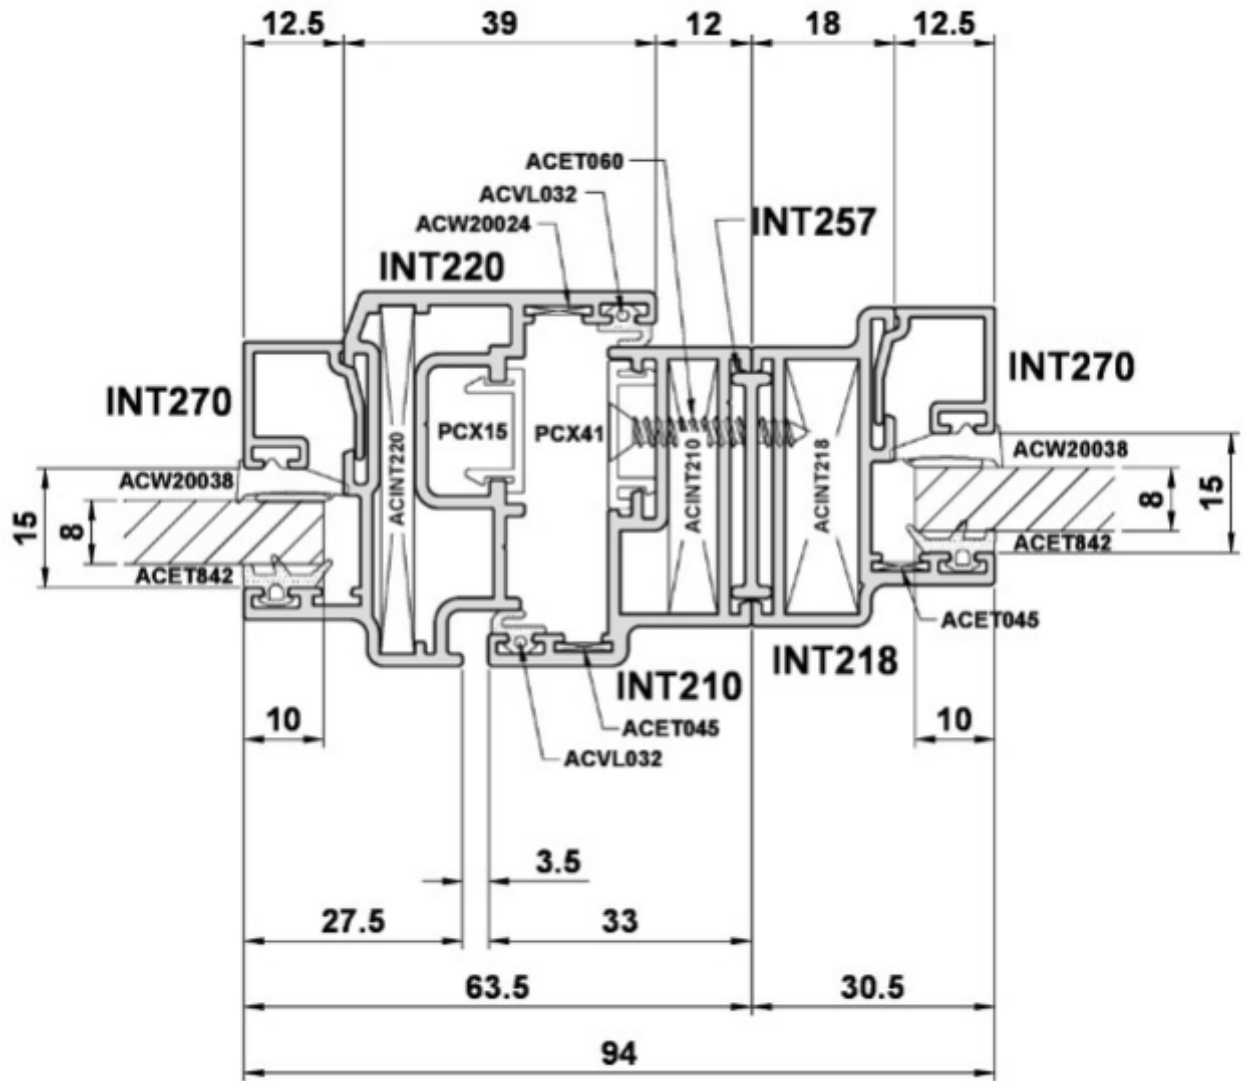

Heritage Internal Screen

Hinged Door -Standard Door Screen Coupling