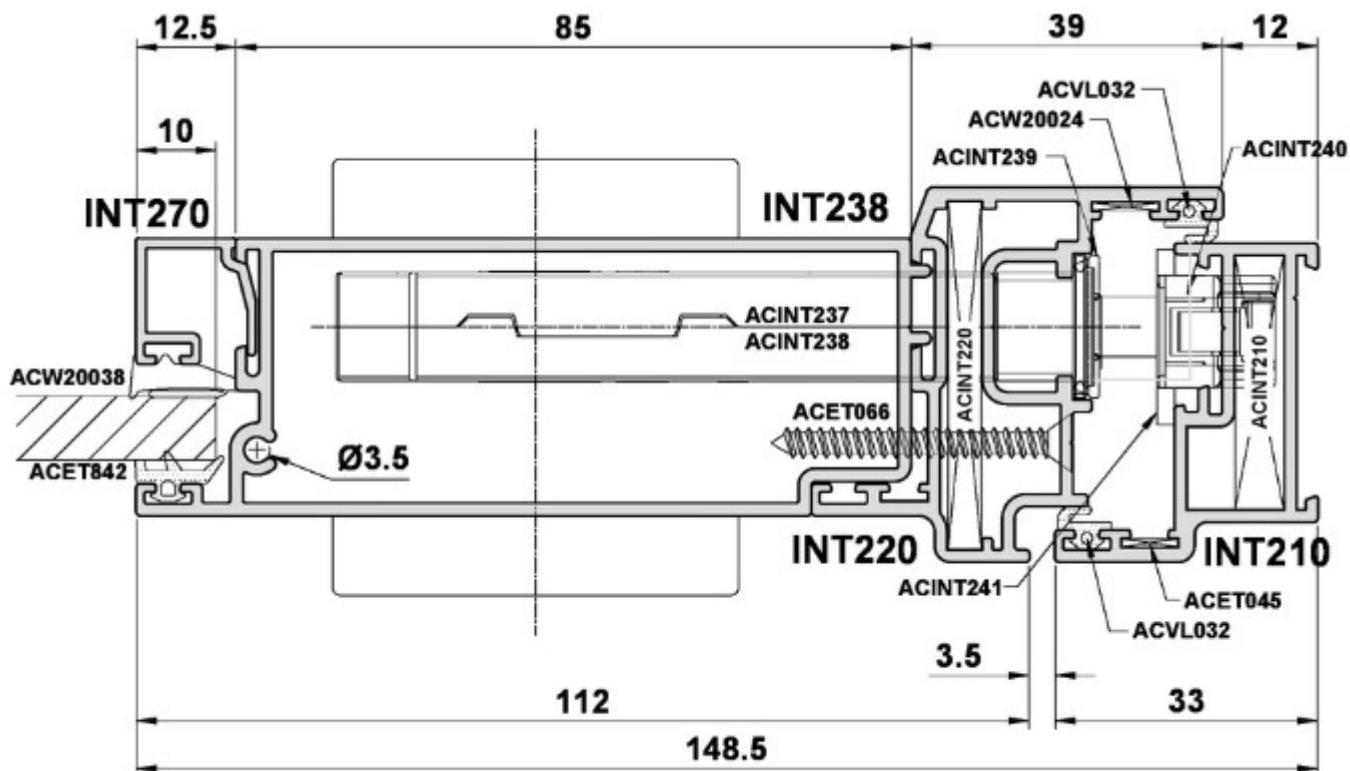

Heritage Internal Screens

Section Identification Guide

DURATION
WINDOWS

Contents

Profiles

Internal Screen	3
Hinged Door	4
Door Plate	5
Door Threshold	6
Door Screen Meeting	7 - 8
Double Door Meeting	9 -10
33mm Transom	11

Please note: 6mm glass as standard.

Heritage Internal Screen

Screen Outer Frame

Heritage Internal Screen

Hinged Door - Door Plate

Heritage Internal Screen

Hinged Door - Door Threshold

Heritage Internal Screen

Hinged Door -Standard Door Screen Coupling

Heritage Internal Screen

Hinged Door - Double Doors Meeting Stile

Heritage Internal Screen

Hinged Door - Double Doors Lockplate

Heritage Internal Screen

33mm Transom