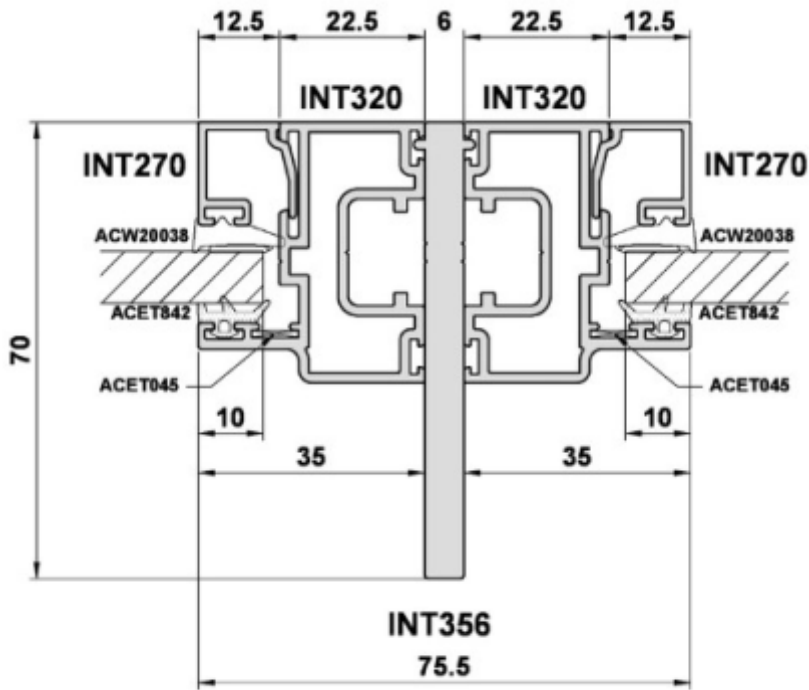

Heritage Internal Screen

Sliding Door