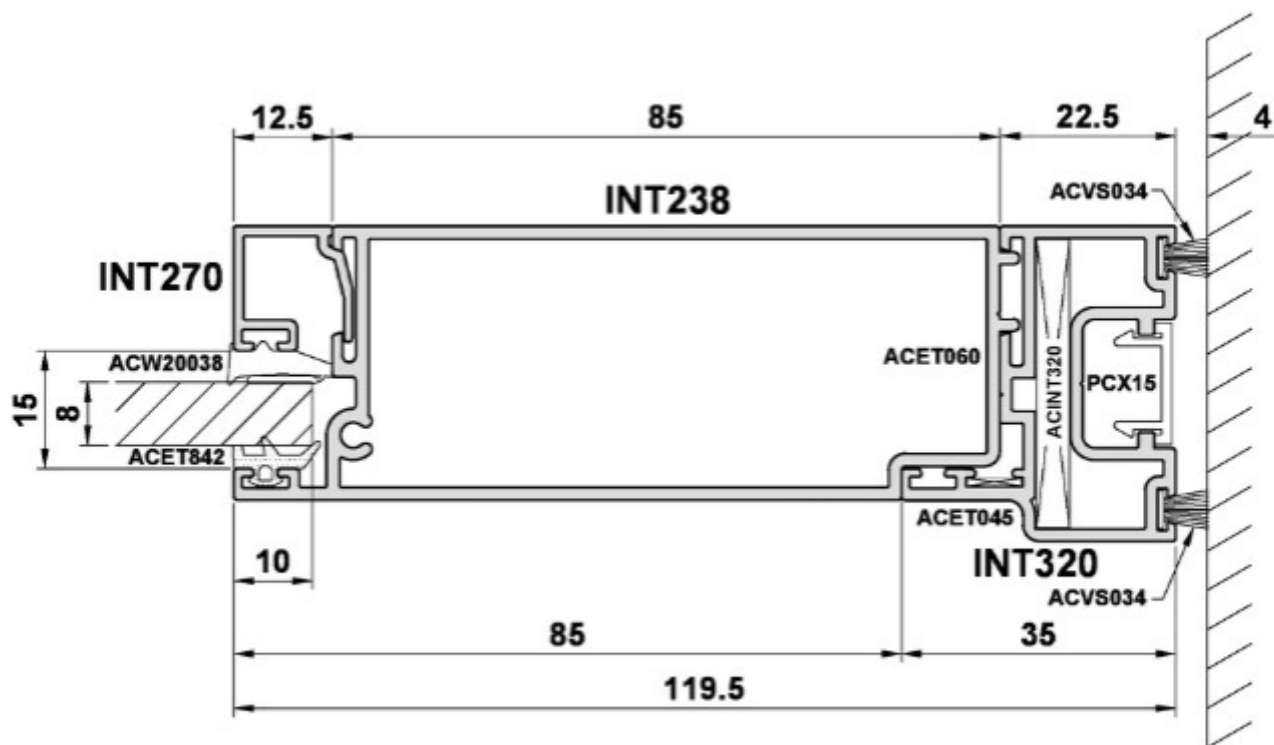

Heritage Internal Screen

Sliding Door