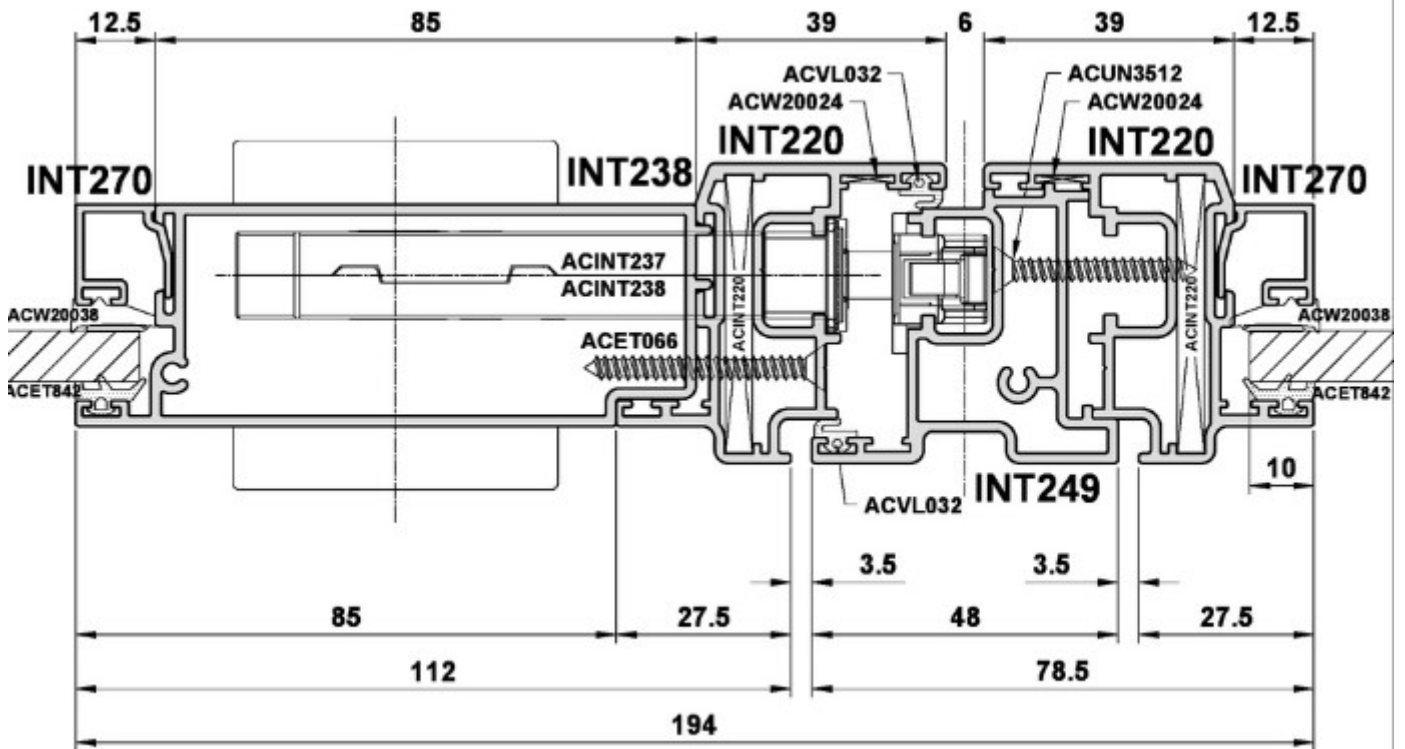

Heritage Internal Screen

Hinged Door - Double Doors Lockplate