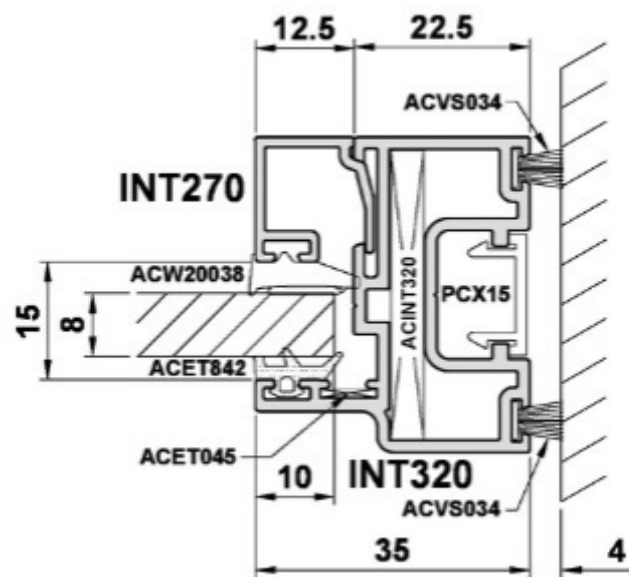

Heritage Internal Screen

Sliding Door