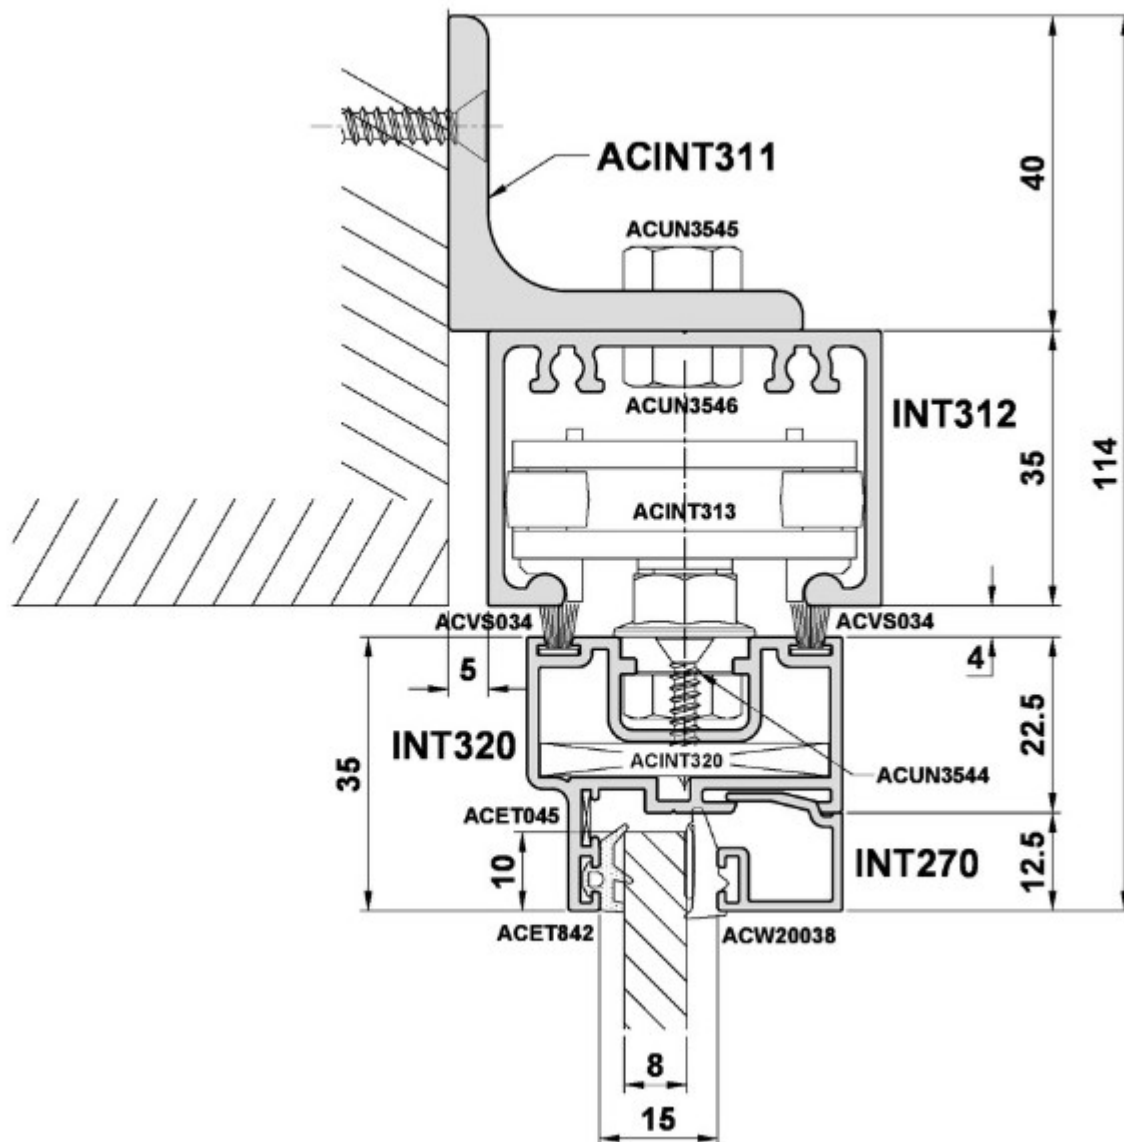

Heritage Internal Screen

Sliding Door