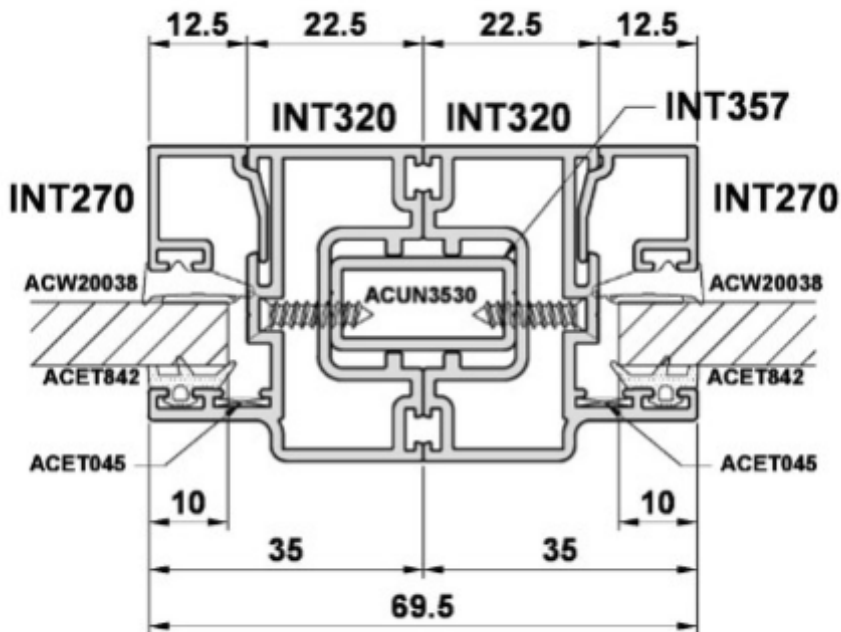

Heritage Internal Screen

Sliding Door