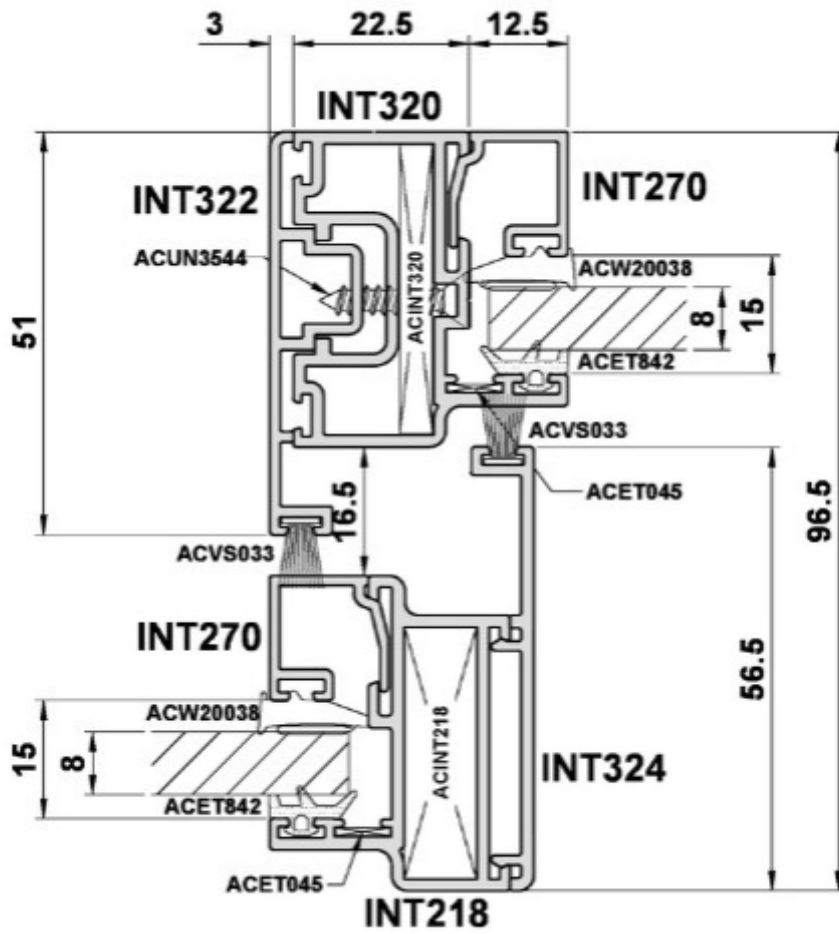

Heritage Internal Screen

Sliding Door