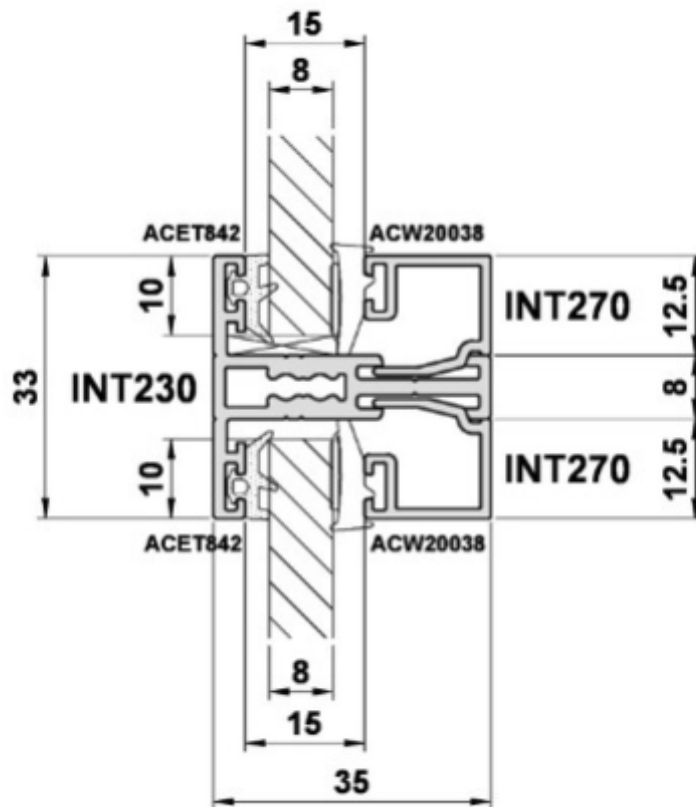

Heritage Internal Screens

Section Identification Guide

DURATION
WINDOWS

Contents

Profiles

Internal Screen	3
Hinged Door	4
Door Plate	5
Door Threshold	6
Door Screen Meeting	7 - 8
Double Door Meeting	9 -10
33mm Transom	11

Please note: 6mm glass as standard.

Heritage Internal Screen

Screen Outer Frame

Heritage Internal Screen

Hinged Door - Door Plate

Heritage Internal Screen

Hinged Door - Door Threshold

Heritage Internal Screen

Hinged Door -Standard Door Screen Coupling

Heritage Internal Screen

Hinged Door - Double Doors Meeting Stile

Heritage Internal Screen

Hinged Door - Double Doors Lockplate

Heritage Internal Screen

33mm Transom