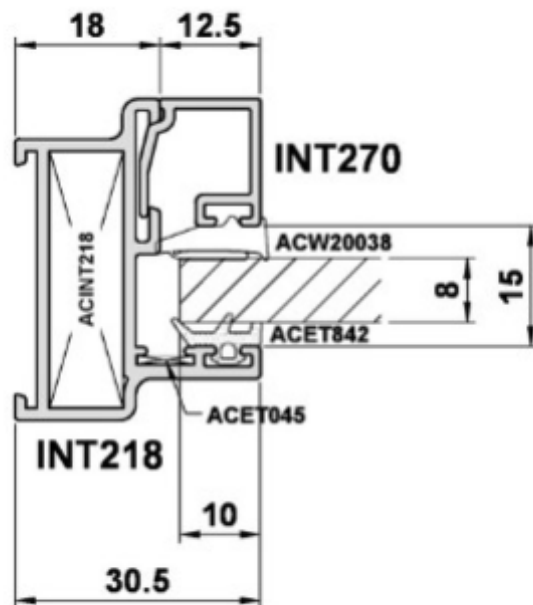

Heritage Internal Screens

Section Identification Guide

DURATION
WINDOWS

Contents

Profiles

Internal Screen	3
Hinged Door	4
Door Plate	5
Door Threshold	6
Door Screen Meeting	7 - 8
Double Door Meeting	9 -10
33mm Transom	11

Please note: 6mm glass as standard.

Heritage Internal Screen

Screen Outer Frame

Heritage Internal Screen

Hinged Door - Door Plate

Heritage Internal Screen

Hinged Door - Door Threshold

Heritage Internal Screen

Hinged Door -Standard Door Screen Coupling

Heritage Internal Screen

Hinged Door - Double Doors Meeting Stile

Heritage Internal Screen

Hinged Door - Double Doors Lockplate

Heritage Internal Screen

33mm Transom