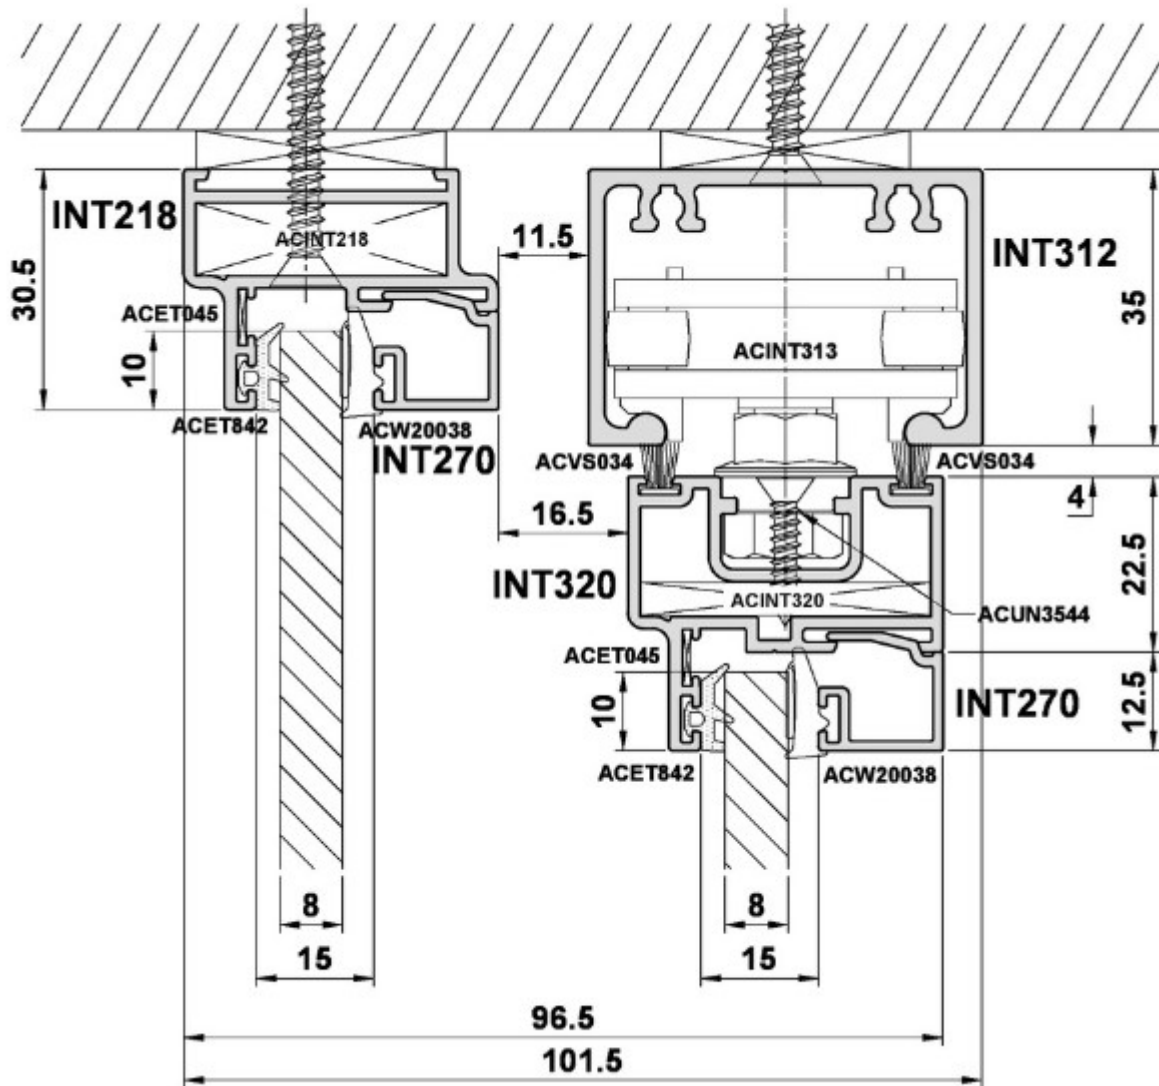

Heritage Internal Screen

Sliding Door