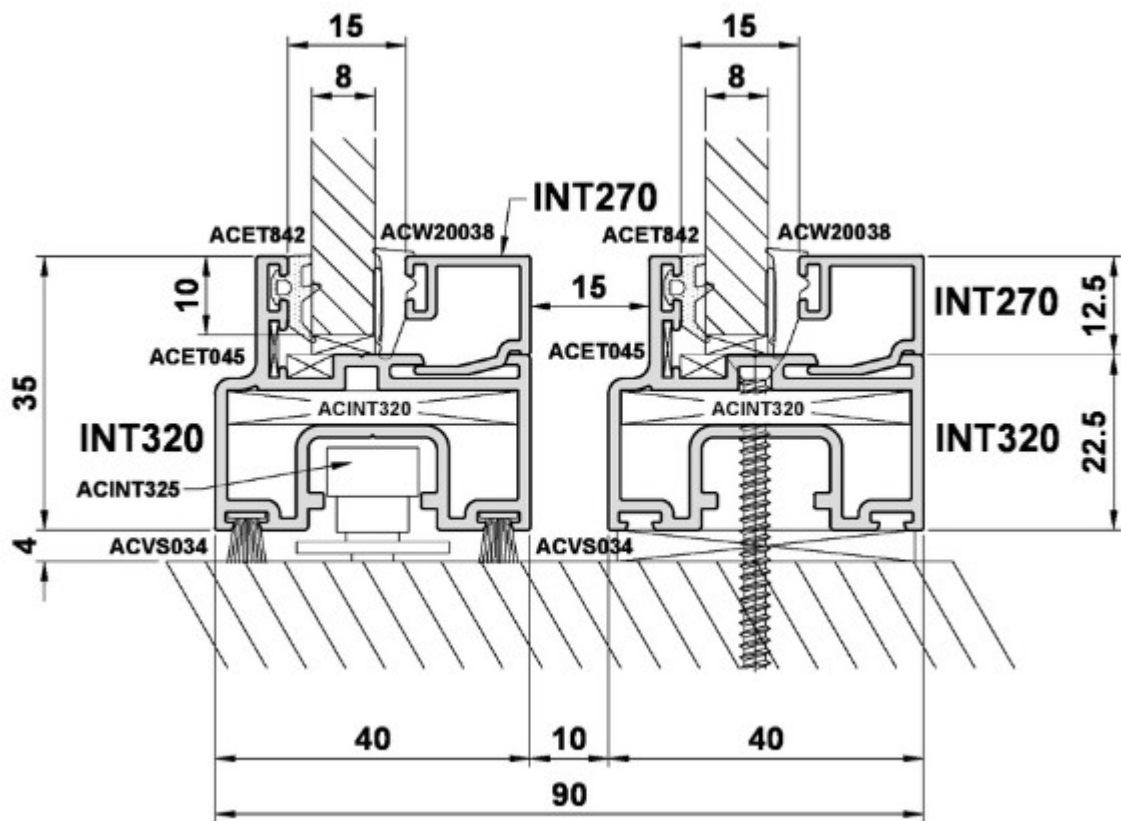

Heritage Internal Screen

Sliding Door