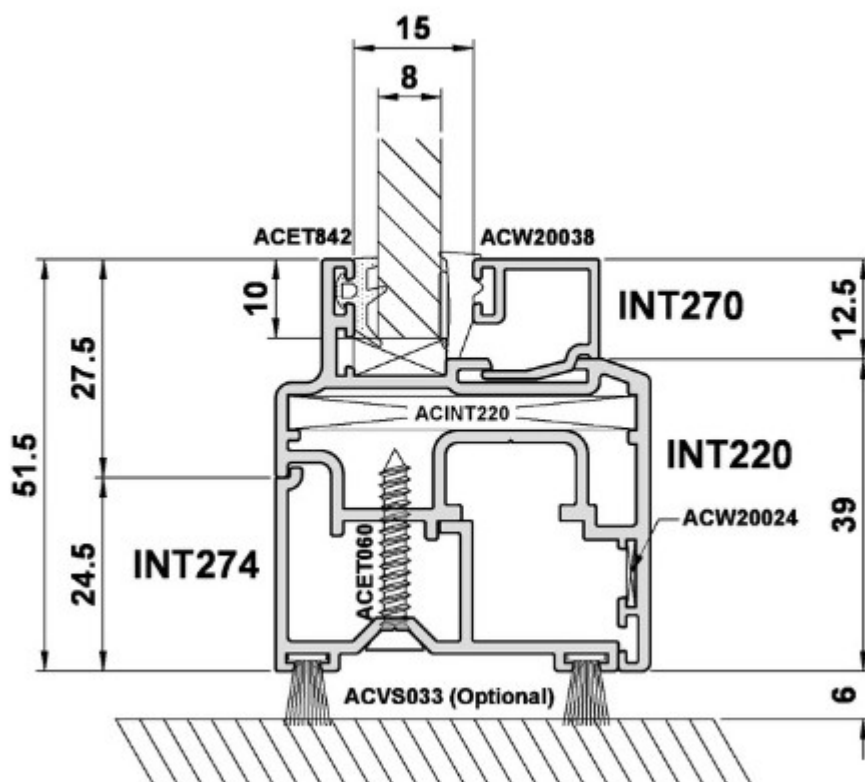

Heritage Internal Screens

Section Identification Guide

DURATION
WINDOWS

Contents

Profiles

Internal Screen	3
Hinged Door	4
Door Plate	5
Door Threshold	6
Door Screen Meeting	7 - 8
Double Door Meeting	9 -10
33mm Transom	11

Please note: 6mm glass as standard.

Heritage Internal Screen

Screen Outer Frame

Heritage Internal Screen

Hinged Door - Door Plate

Heritage Internal Screen

Hinged Door - Door Threshold

Heritage Internal Screen

Hinged Door -Standard Door Screen Coupling

Heritage Internal Screen

Hinged Door - Double Doors Meeting Stile

Heritage Internal Screen

Hinged Door - Double Doors Lockplate

Heritage Internal Screen

33mm Transom