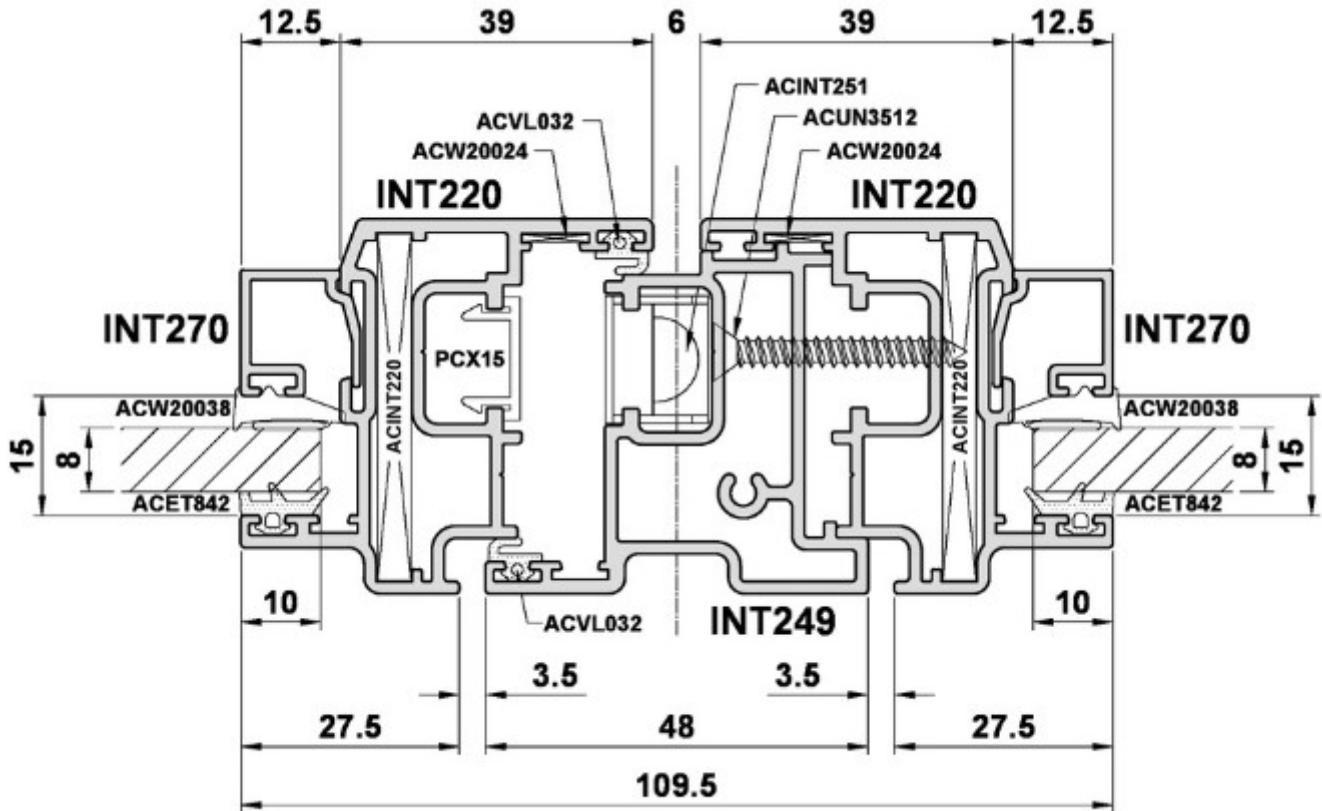

Heritage Internal Screen

Hinged Door - Double Doors Meeting Stile