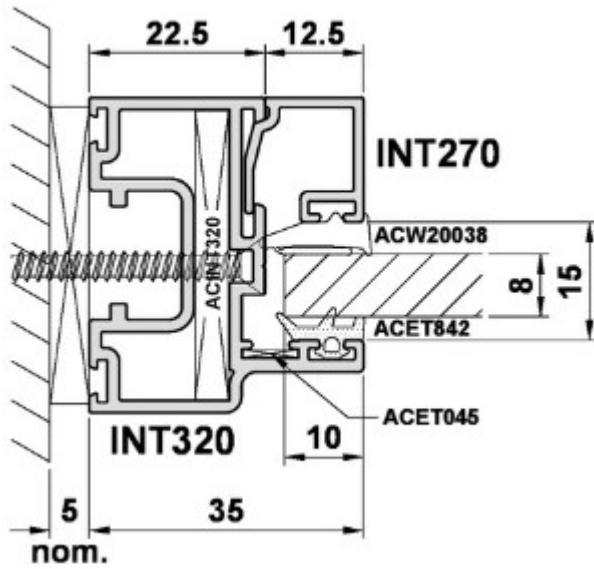

Heritage Internal Screen

Sliding Door