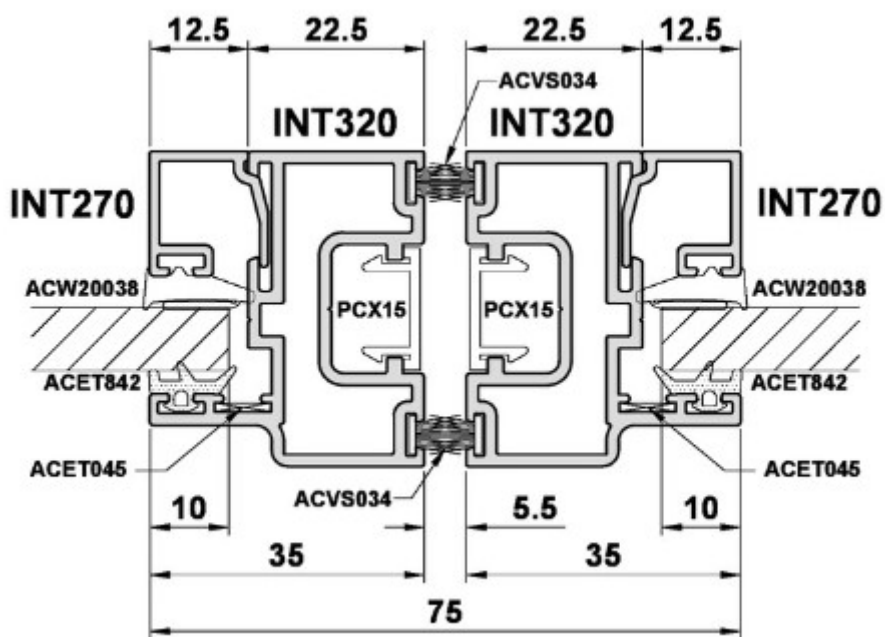

Heritage Internal Screen

Sliding Door