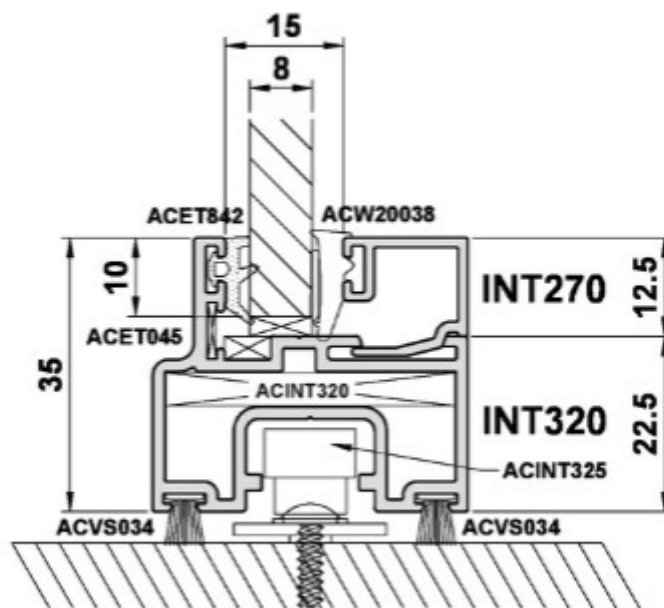

Heritage Internal Screen

Sliding Door