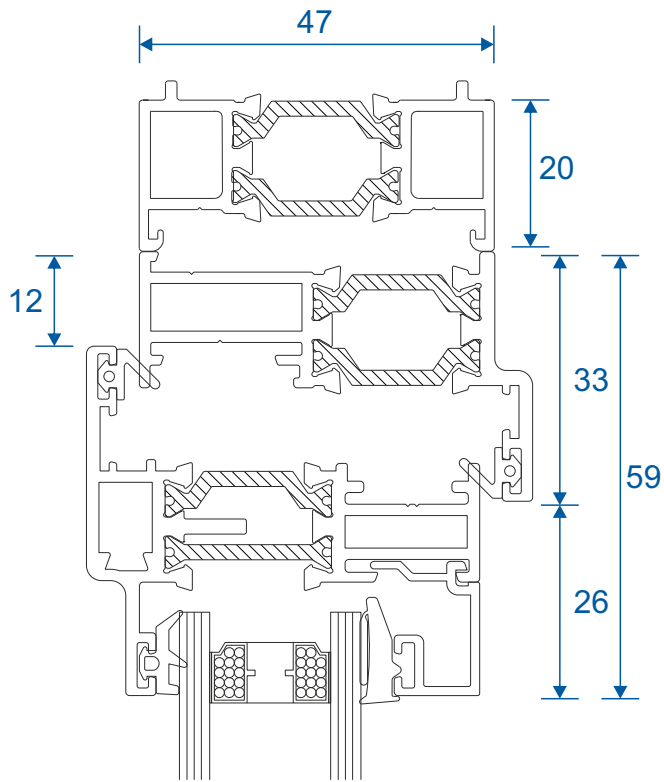

Open Out Door

Head with 20mm Add On For 47mm Extensions