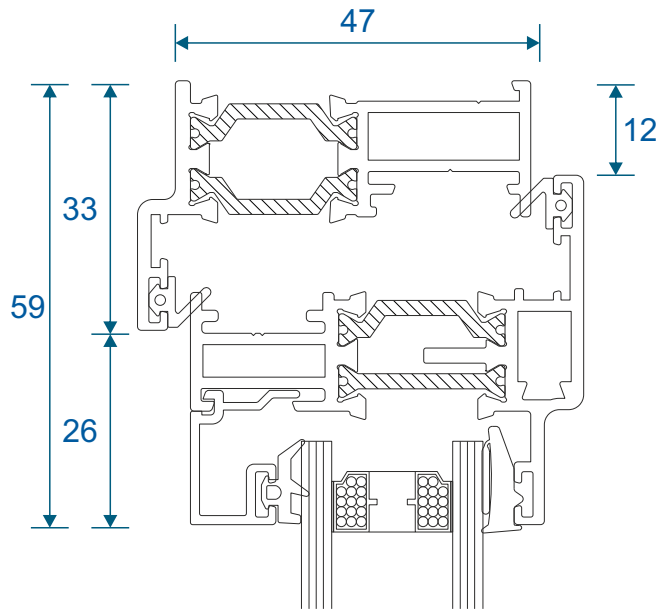

Open In Door

Head