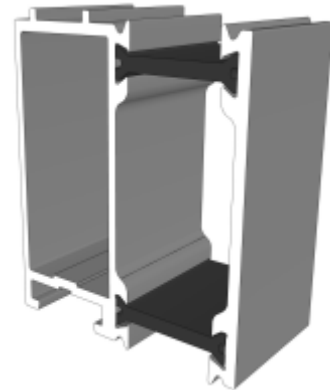

ETD058 - 42mm Head Extension