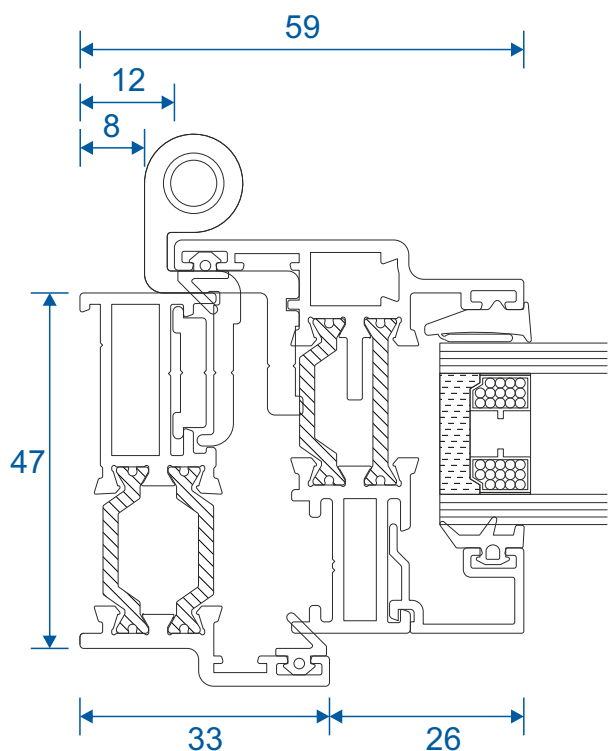

Open In Door

Hinge Jamb