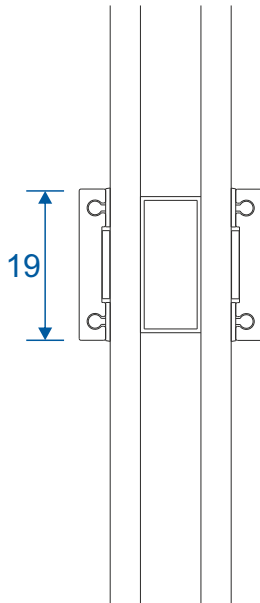

## Open In Door - Door to Opening Window

## 19mm Flat In And Out