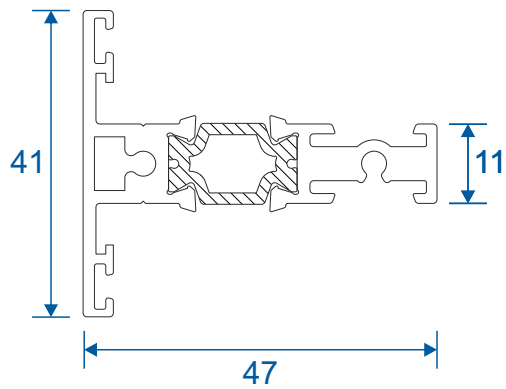

Transom, Mullion & Coupler

W20037 - Transom / Lay Bar