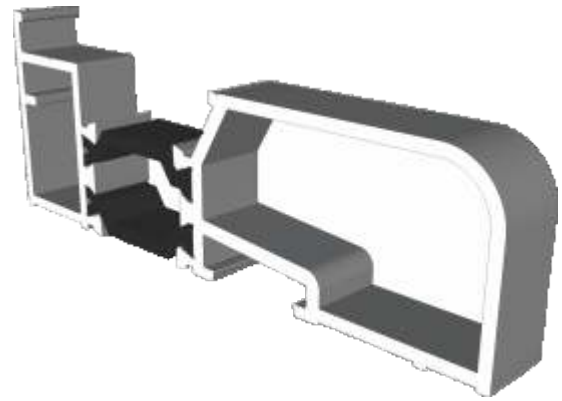

Cills

ETC451 - 85mm Cill