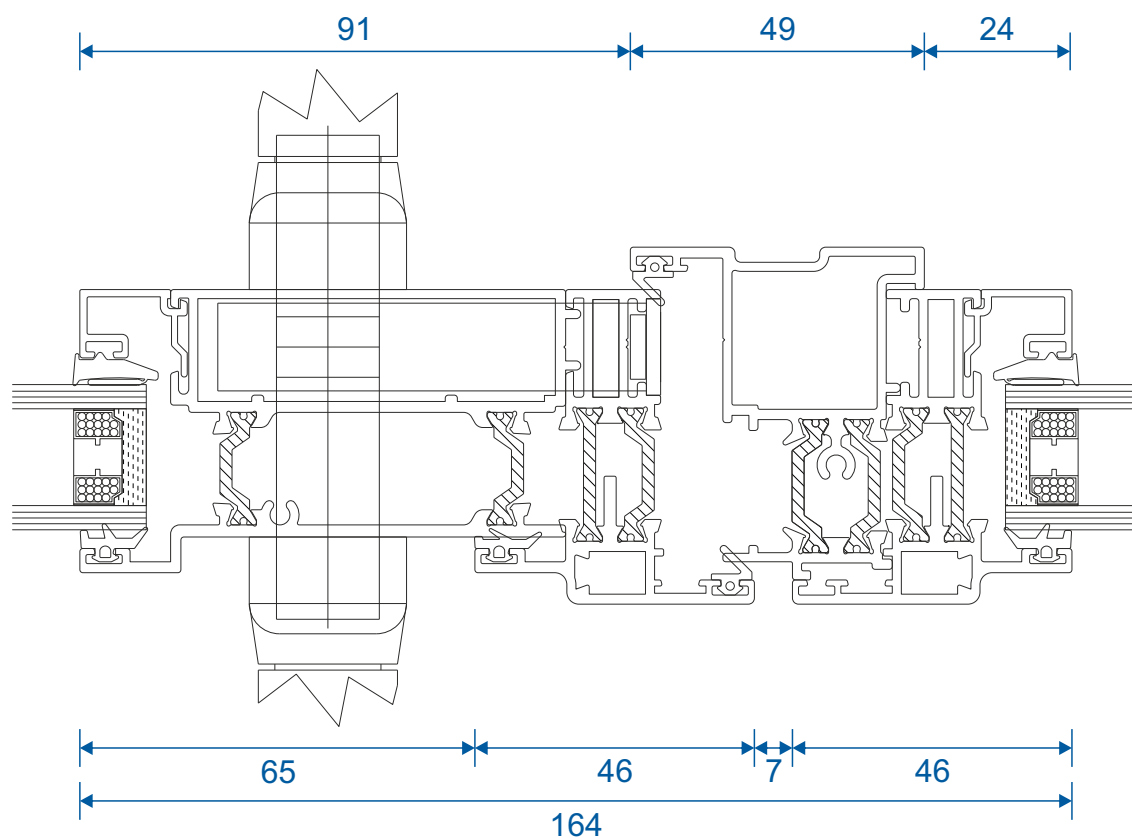

Double Door Meeting Stile - Handle Plate