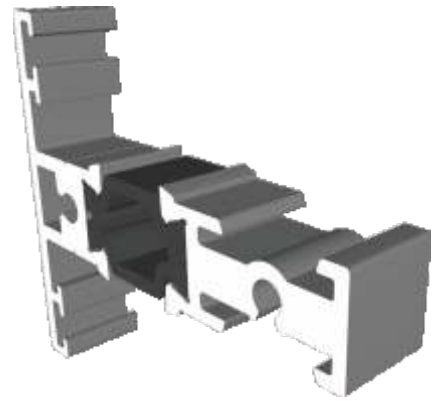

Transom, Mullion & Coupler

W20037 - Transom / Lay Bar