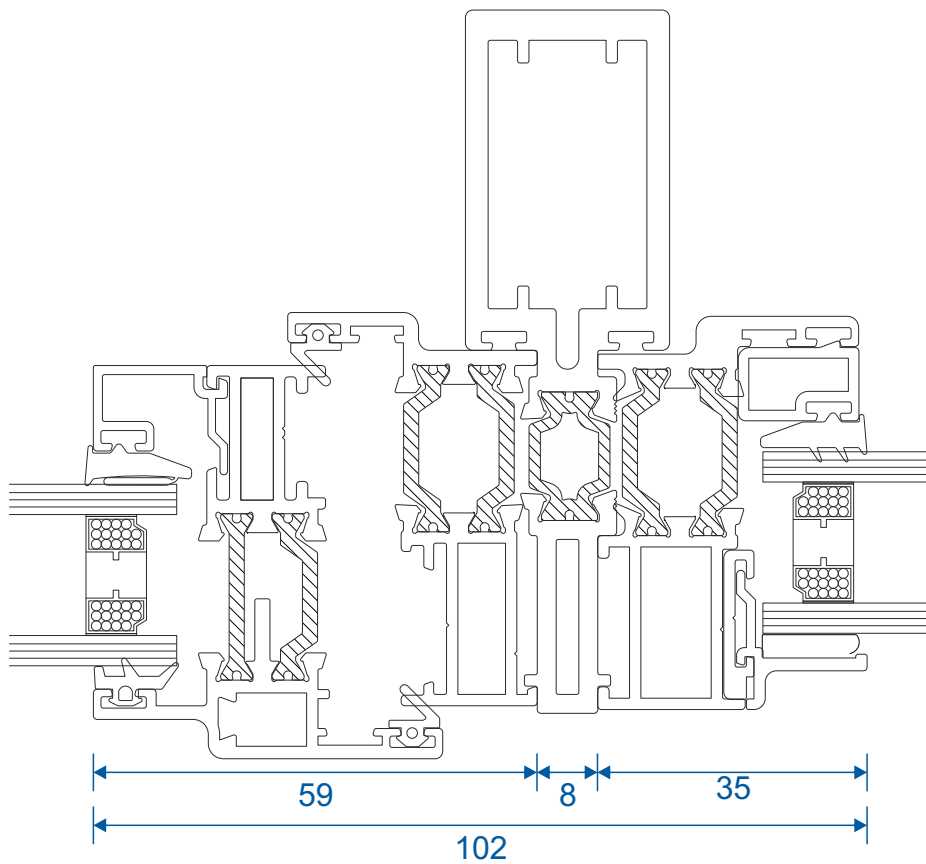

Open Out Door - Door to Fixed Window