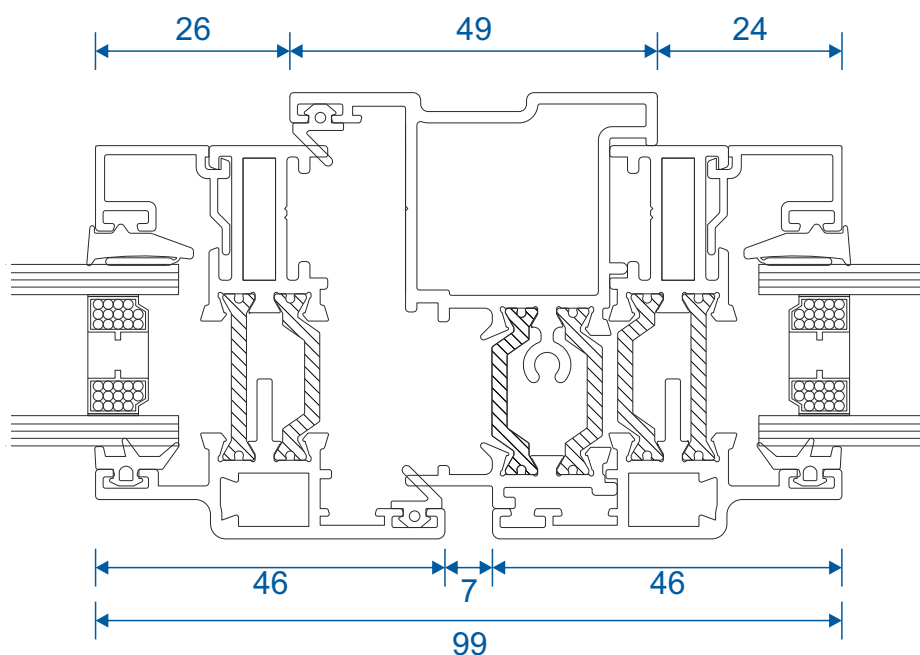

Open Out Door

Double Door Meeting Stile