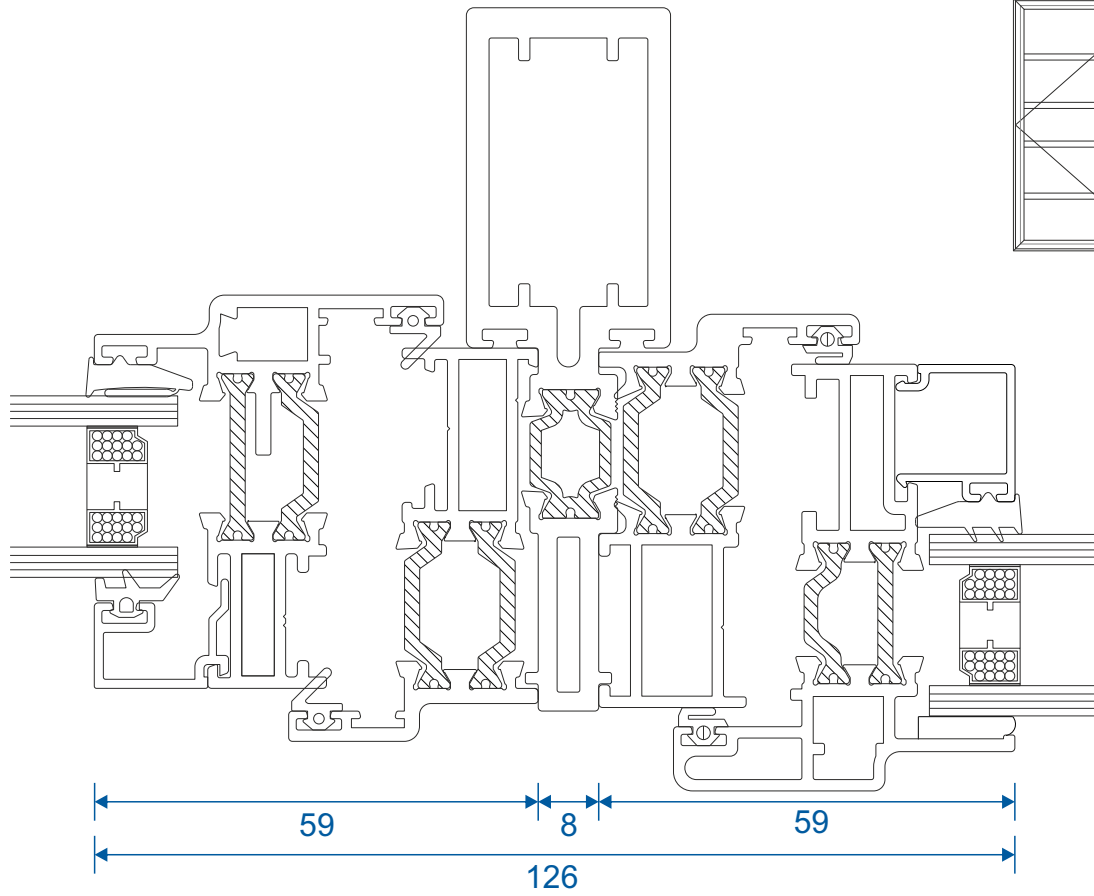

Coupling

Open In Door - Door to Opening Window