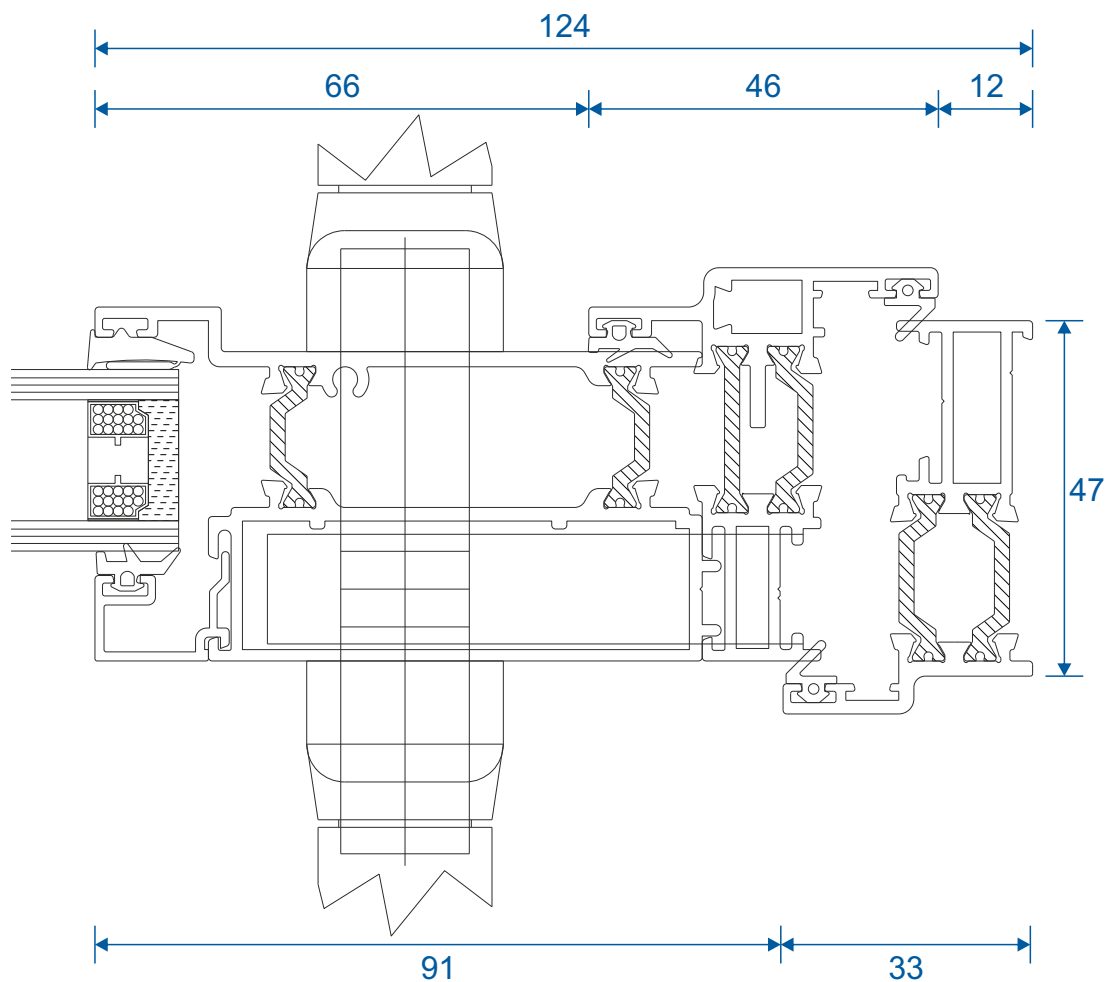

Locking Jamb