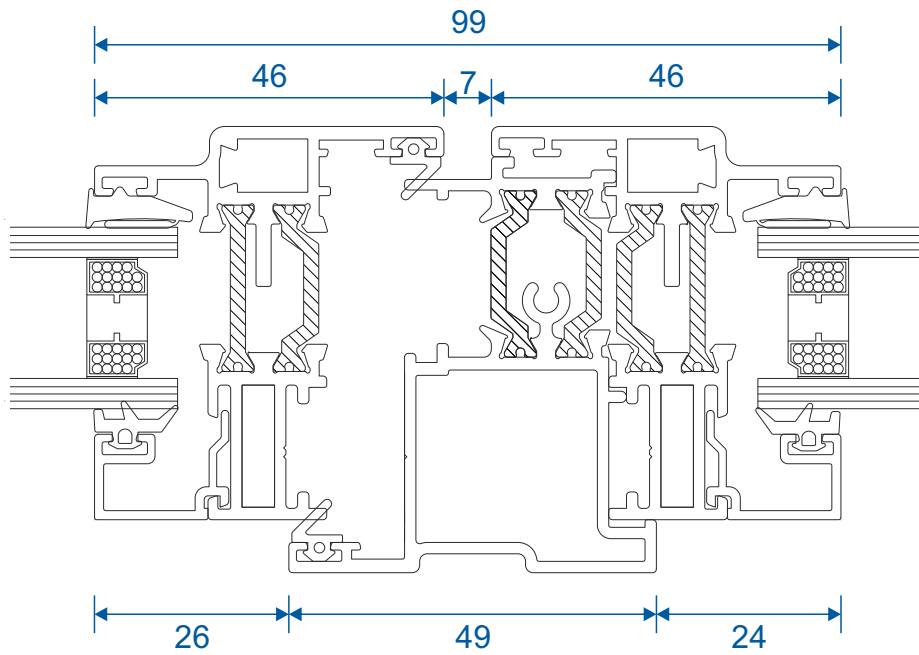

Open In Door

Double Door Meeting Stile