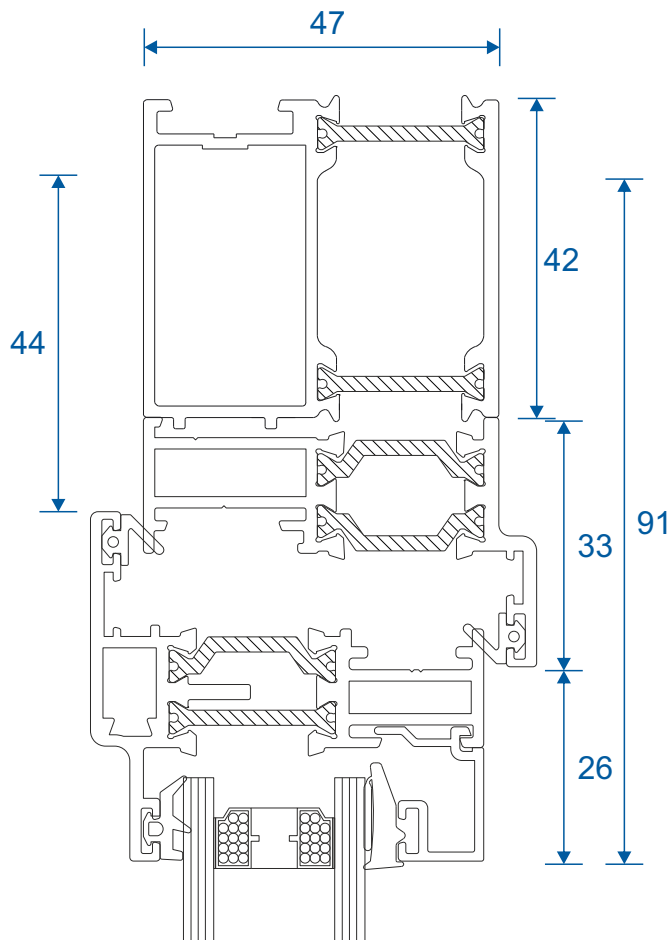

Head With 42mm Extension