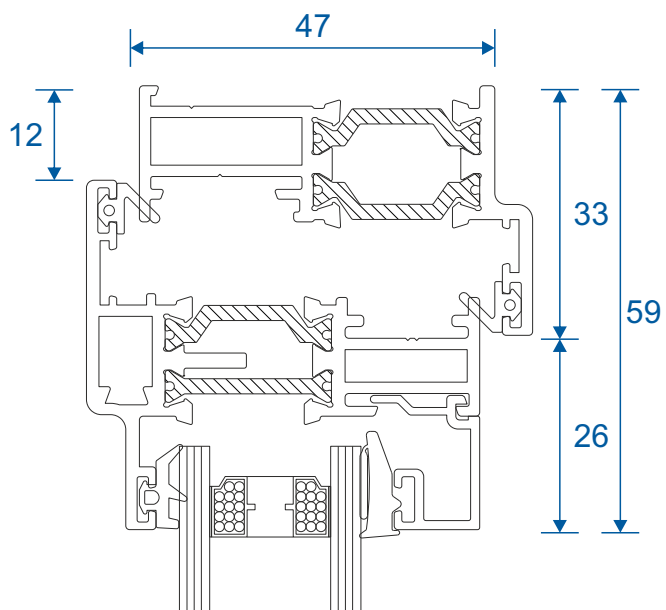

Open Out Door

Head