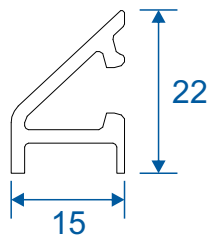

# Astragal Bars & Beads

**ETC582 - 19mm Flat Astragal**

**ZSB246 - 25mm Flat Astragal**

**W20166 - 41mm Flat Astragal**

**VL72 - Weather Bar**

**W20168 - Bead**