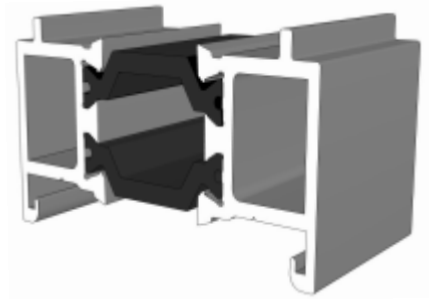

Extensions

ETD056 - 20mm Add On For 47mm Sections