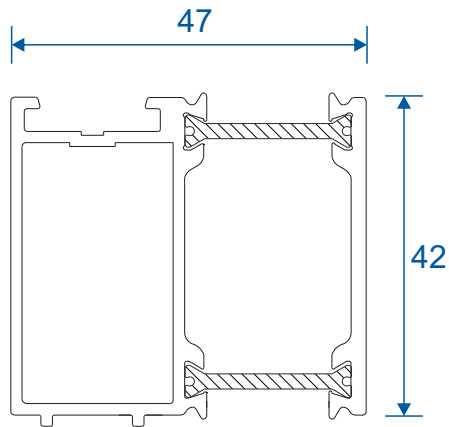

ETD058 - 42mm Head Extension