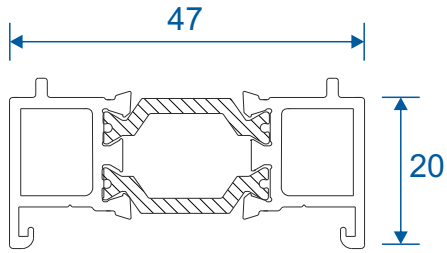

Extensions

ETD056 - 20mm Add On For 47mm Sections