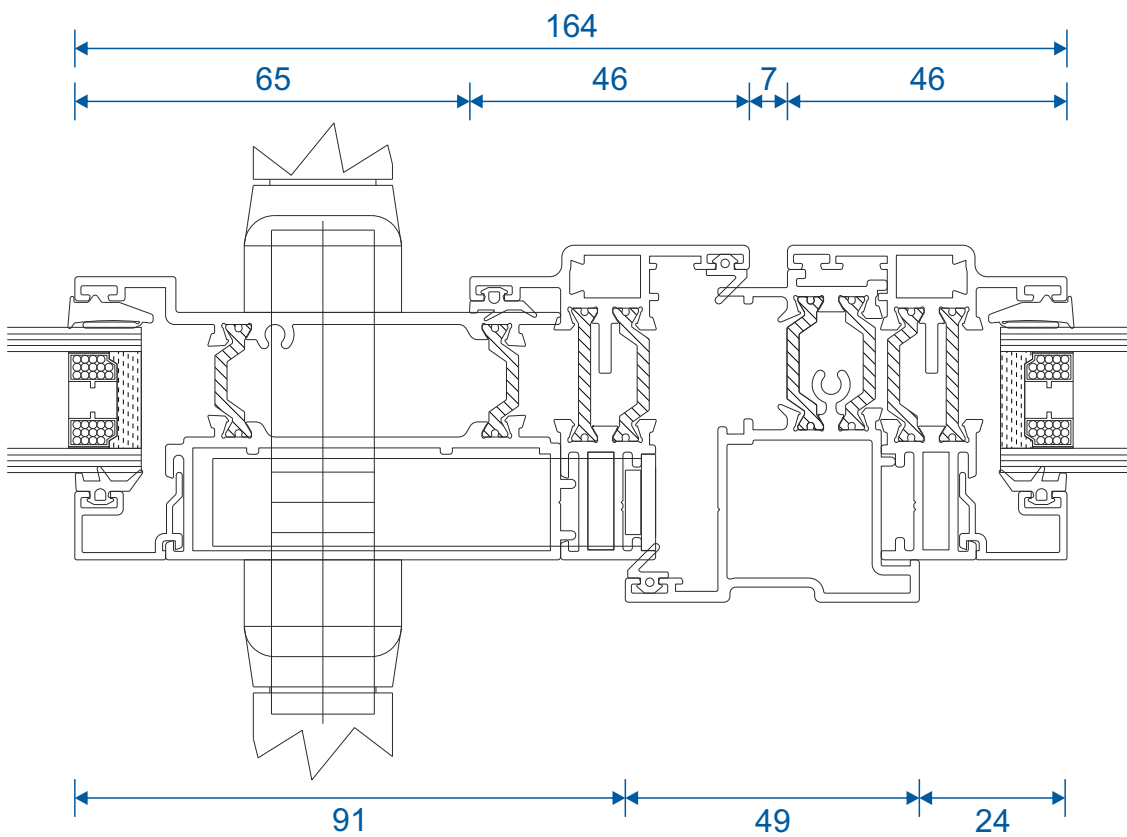

Double Door Meeting Stile - Handle Plate