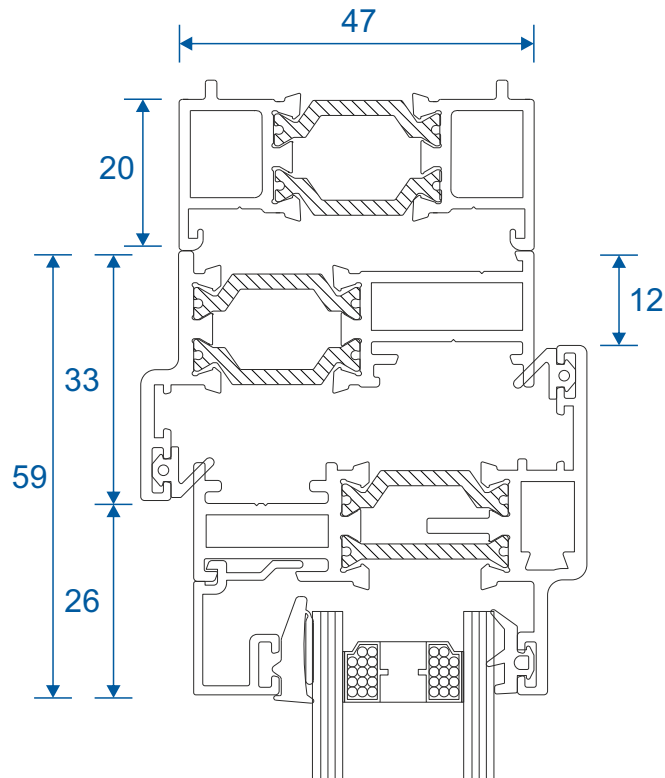

## Head

## Head with 20mm Add On For 47mm Extensions