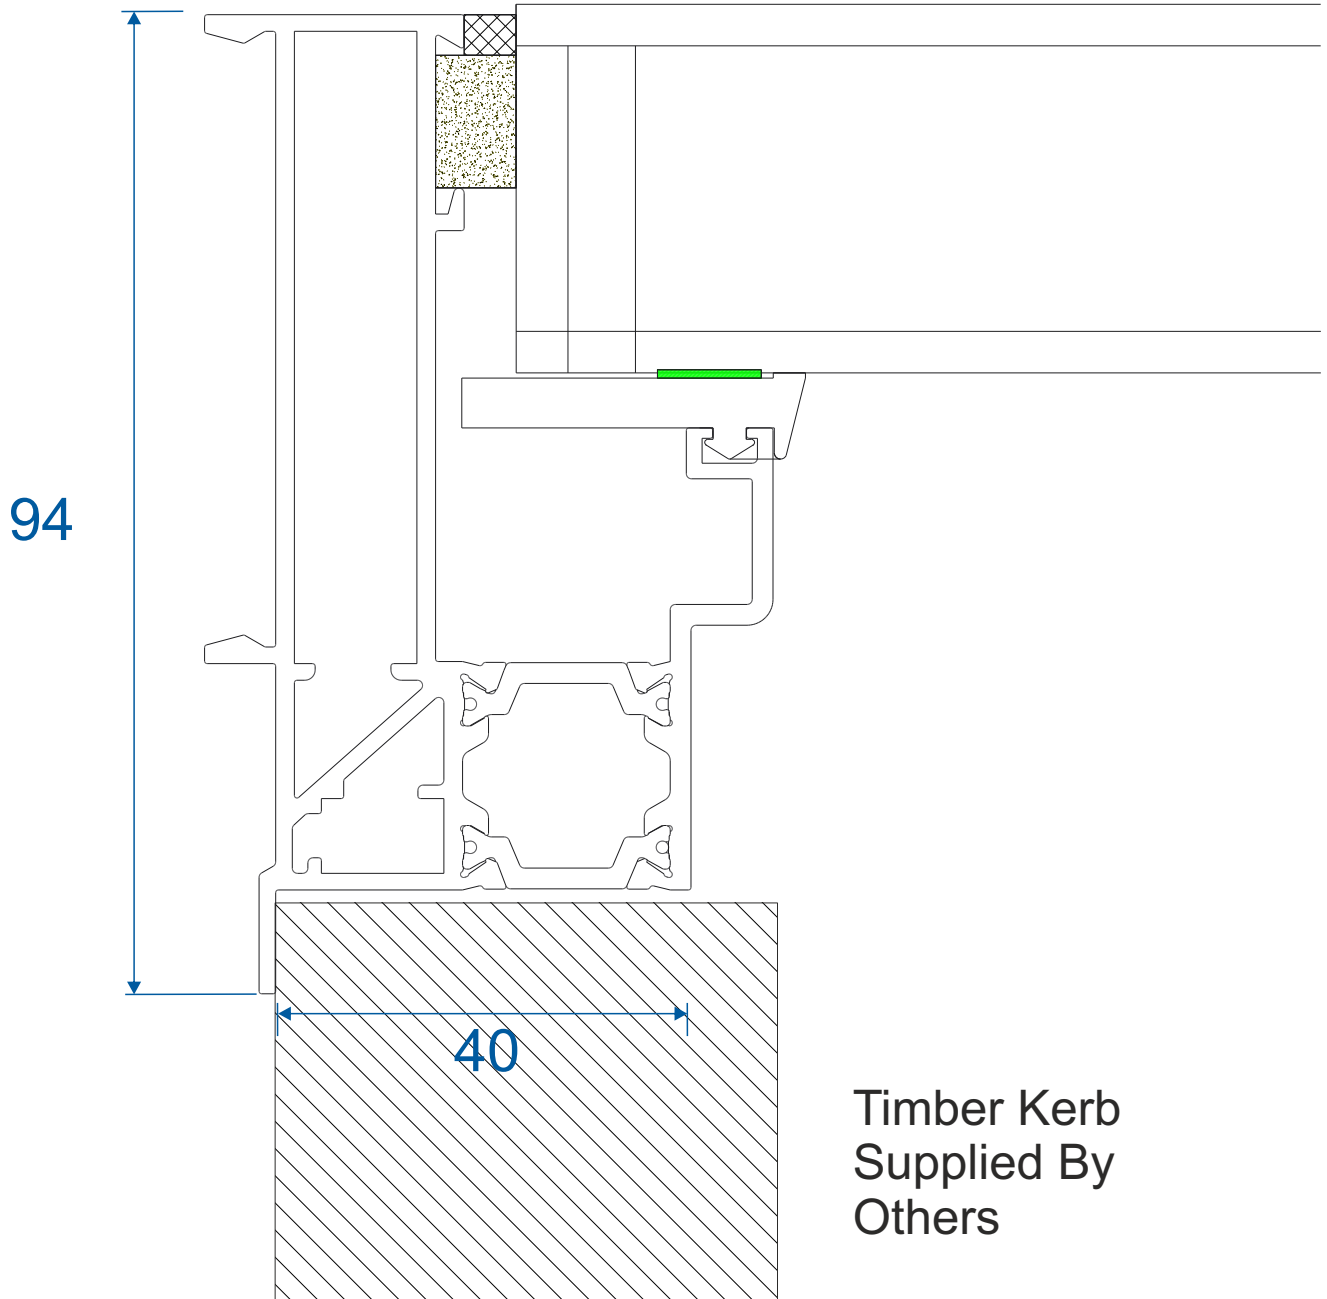

Slim Flush Roof

Section Identification Guide

DURATION
WINDOWS

Parts

ABD313-315 - Main Roof Frame

ABD314 - Main Frame Cover Plate

Glass Retaining L Bracket

ABD303 - Retained Gasket

Section

Main Frame

Main Office & Factory

Units 4-5, t: 01268 681612 (20 lines)
Charfleets Road, f: 01268 510058
Canvey Island, e: sales@duration.co.uk
Essex. SS8 0PQ w: www.duration.co.uk

Product Showroom

Unit 1 Casino Parade, t: 01268 695100
Eastern Esplanade,
Canvey Island, SatNav Directions
Essex. SS8 7FJ Use: SS8 7DN.