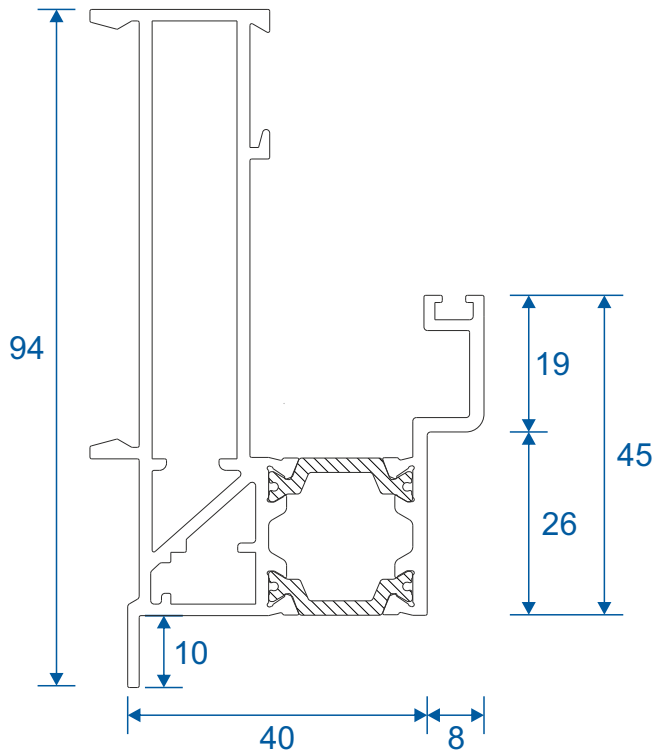

Slim Flush Roof

Section Identification Guide

DURATION
WINDOWS

Parts

ABD313-315 - Main Roof Frame

ABD314 - Main Frame Cover Plate

Glass Retaining L Bracket

ABD303 - Retained Gasket

Section

Main Frame

Main Office & Factory

Units 4-5, t: 01268 681612 (20 lines)
Charfleets Road, f: 01268 510058
Canvey Island, e: sales@duration.co.uk
Essex. SS8 0PQ w: www.duration.co.uk

Product Showroom