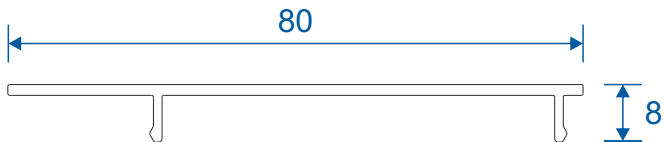

Slim Flush Roof

Section Identification Guide

DURATION
WINDOWS

Parts

ABD313-315 - Main Roof Frame

ABD314 - Main Frame Cover Plate

Glass Retaining L Bracket

ABD303 - Retained Gasket