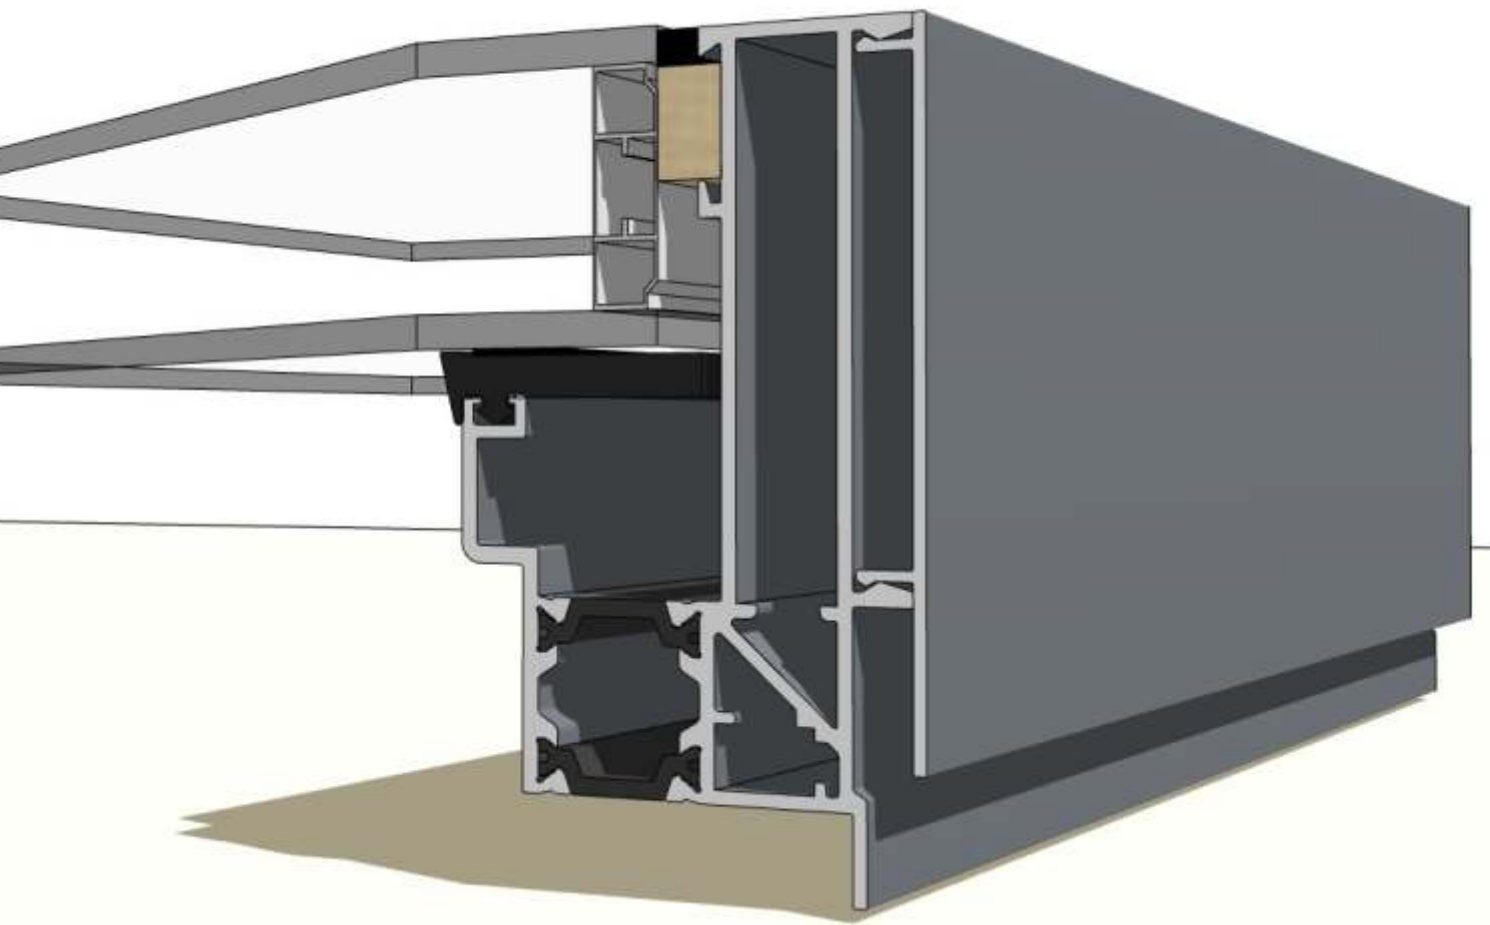

Slim Flush Roof

Section Identification Guide

DURATION
WINDOWS

Parts

ABD313-315 - Main Roof Frame

ABD314 - Main Frame Cover Plate

Glass Retaining L Bracket

ABD303 - Retained Gasket