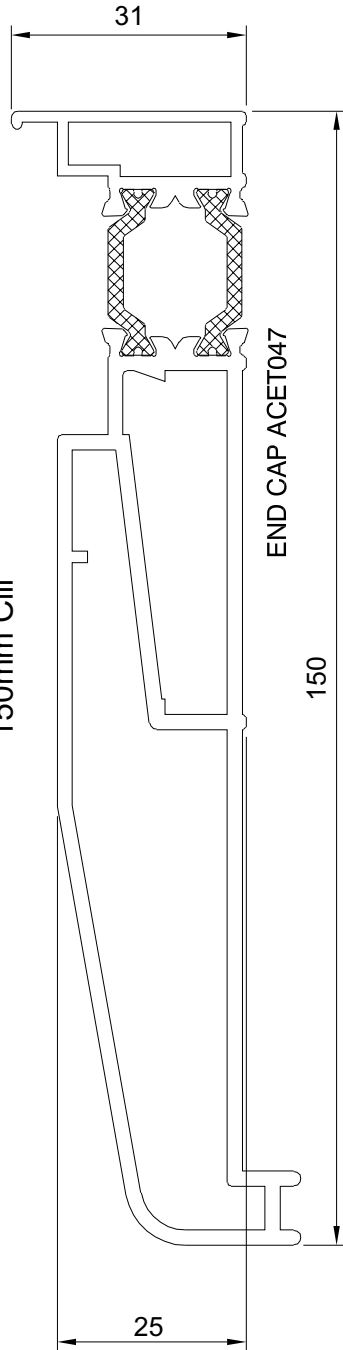

Heritage Windows Section Identification

Contents

- Section Identification Overview Page 2
- Outer Frame & Equal Leg Outer Frame Page 3
- Heritage Vent Page 4
- Transom / Mullion Page 5
- Beads and Glazing Block Page 6
- Cills Page 7
- Drip Bars Page 8
- Couplers Page 9
- Head Extension for Trickle Vents Page 10
- Astragal Bars Page 11
- Butt Hinges Page 12
- 225 Cill Page 13
- Fixed Lite next To An Opener Page 14

Overview

Outer Frame	Transom / Mullion	Drip Bars	Couplers
<p>DURW20010 Outer Frame</p>  <p>DURW20013 Odd Leg Outer Frame</p> 	<p>DURW20030 Dummy Transom - Screwported</p>  <p>DURW20031 Transom - Screwported</p> 	<p>DURW20481 Drip Bar</p>  <p>DURW20482 Standard Drip Bar</p> 	<p>DURW20051 Universal Coupler</p>  <p>DURETC517 Universal Coupler</p> 
Vent	Beads and Glazing Block		Cills
<p>DURW20023</p> 	<p>DURW20164 Bead</p>  <p>DURWZSB49 Fixed Lite Bead</p>  <p>DURZSB48 Carrier Bead</p>  <p>DURWZSB46 Fixed Lite Glazing Block</p> 	<p>DURETC178</p>  <p>DURETC157</p>  <p>DURETC158</p> 	

Outer Frames

DURW20010
Outer Frame

DURW20013
Odd Leg Outer Frame

Heritage Vent

DURW20020
Heritage Vent

Transom / Mullion

DURW20030
Dummy Transom - Screwported

DURW20031
Transom - Screwported

DURETC158
190mm Cill

Drip Bars

DURW20481
Drip Bar

DURW20482
Standard Drip Bar

Couplers

DURW20051
Universal Coupler

DURETC517
Universal Coupler

Head Extension For Trickle Vents