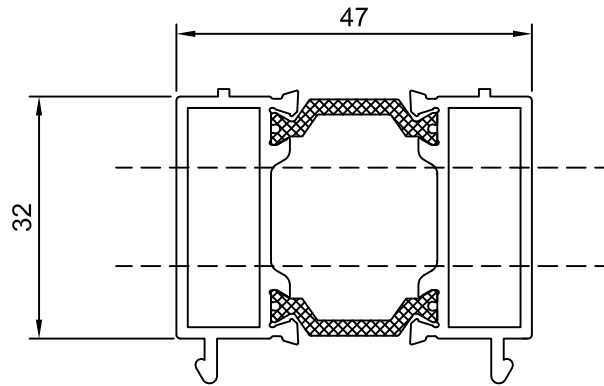

DURETC158
190mm Cill

Drip Bars

DURW20481
Drip Bar

DURW20482
Standard Drip Bar

Couplers

DURW20051
Universal Coupler

DURETC517
Universal Coupler

Head Extension For Trickle Vents

DURETC058
Head Extension

Astragal Bars

DURW10165
25mm Astragal Bars

DURW10166
41mm Astragal Bars

Profile Related Butt Hinges

DURJBC821
Profile Related Butt Hinges

DURJBC802
Dummy Butt Hinges

225 Cill

DURETC179
225mm Cill

Heritage - Fixed Lite Next To An Opener