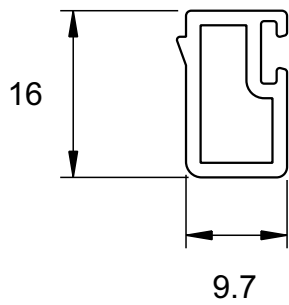

DURZSB46
Fixed Lite Glazing Block