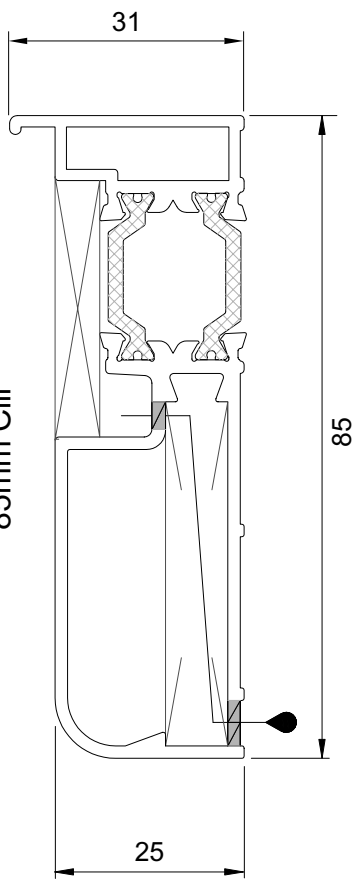

Overview

Outer Frame	Transom / Mullion	Drip Bars	Couplers
<p>DURW20010 Outer Frame</p>  <p>DURW20013 Odd Leg Outer Frame</p> 	<p>DURW20030 Dummy Transom - Screwported</p>  <p>DURW20031 Transom - Screwported</p> 	<p>DURW20481 Drip Bar</p>  <p>DURW20482 Standard Drip Bar</p> 	<p>DURW20051 Universal Coupler</p>  <p>DURETC517 Universal Coupler</p> 
Vent	Beads and Glazing Block		Cills
<p>DURW20023</p> 	<p>DURW20164 Bead</p>  <p>DURWZSB49 Fixed Lite Bead</p>  <p>DURZSB48 Carrier Bead</p>  <p>DURWZSB46 Fixed Lite Glazing Block</p> 	<p>DURETC178</p>  <p>DURETC157</p>  <p>DURETC158</p> 	

Bead & Glazing Blocks

DURW20164
Bead

DURZSB49
Fixed Lite Bead

DURZSB46
Fixed Lite Glazing Block

DURZSB48
Bead Carrier

Cills

DURETC178
85mm Cill

DURETC157
150mm Cill

DURETC158
190mm Cill

Drip Bars

DURW20481
Drip Bar

DURW20482
Standard Drip Bar

Couplers

DURW20051
Universal Coupler

DURETC517
Universal Coupler

Head Extension For Trickle Vents

DURETC179
225mm Cill

Heritage - Fixed Lite Next To An Opener