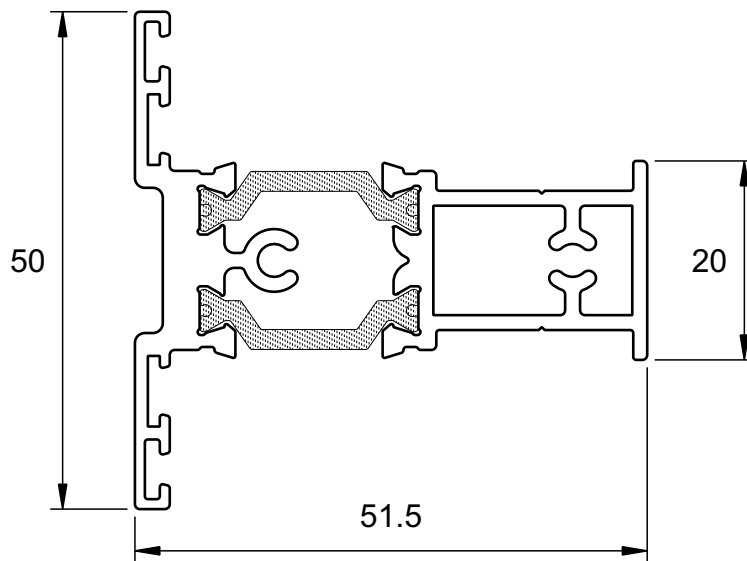

Overview

Outer Frame	Transom / Mullion	Drip Bars	Couplers
<p>DURW20010 Outer Frame</p>  <p>DURW20013 Odd Leg Outer Frame</p> 	<p>DURW20030 Dummy Transom - Screwported</p>  <p>DURW20031 Transom - Screwported</p> 	<p>DURW20481 Drip Bar</p>  <p>DURW20482 Standard Drip Bar</p> 	<p>DURW20051 Universal Coupler</p>  <p>DURETC517 Universal Coupler</p> 
Vent	Beads and Glazing Block		Cills
<p>DURW20023</p> 	<p>DURW20164 Bead</p>  <p>DURWZSB49 Fixed Lite Bead</p>  <p>DURZSB48 Carrier Bead</p>  <p>DURWZSB46 Fixed Lite Glazing Block</p> 	<p>DURETC178</p>  <p>DURETC157</p>  <p>DURETC158</p> 	

Outer Frames

DURW20010
Outer Frame

DURW20013
Odd Leg Outer Frame

Heritage Vent

DURW20020
Heritage Vent

Transom / Mullion

DURW20030
Dummy Transom - Screwported

DURW20031
Transom - Screwported

DURETC179
225mm Cill

Heritage - Fixed Lite Next To An Opener