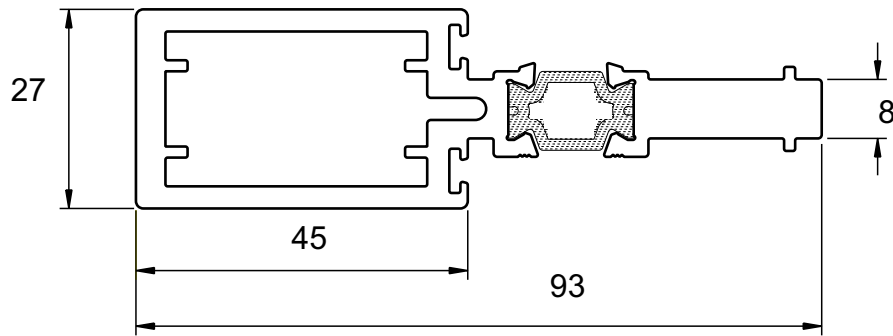

DURETC158
190mm Cill

Drip Bars

DURW20481
Drip Bar

DURW20482
Standard Drip Bar

Couplers

DURW20051
Universal Coupler

DURETC517
Universal Coupler

Head Extension For Trickle Vents