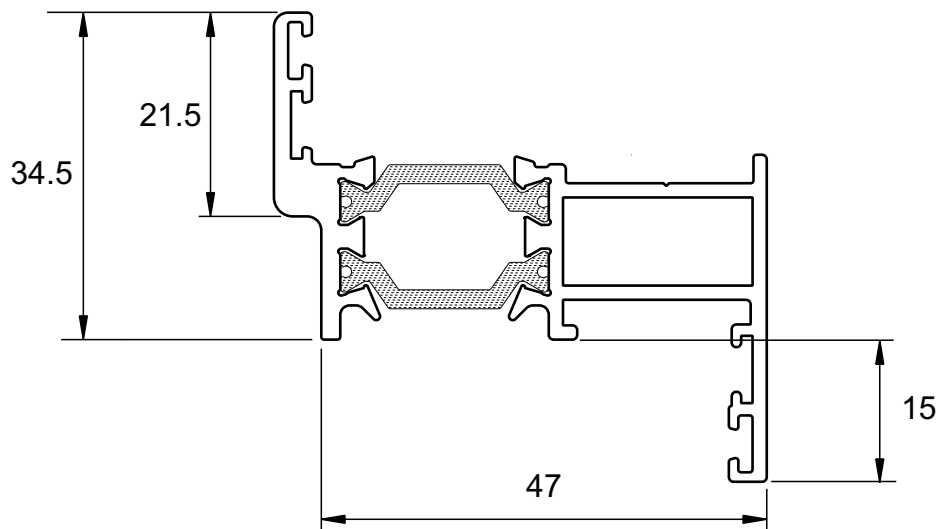

DURW20013
Odd Leg Outer Frame