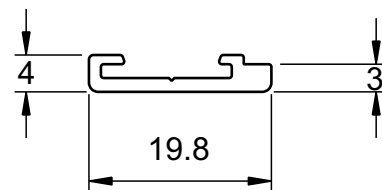

DURZSB48
Bead Carrier