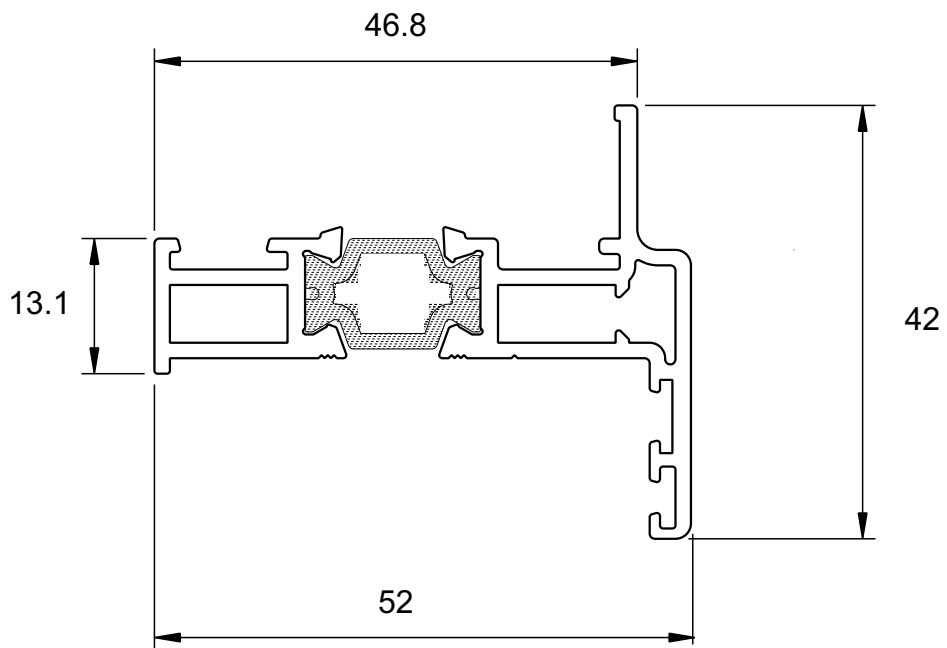

Heritage Vent

DURW20020
Heritage Vent