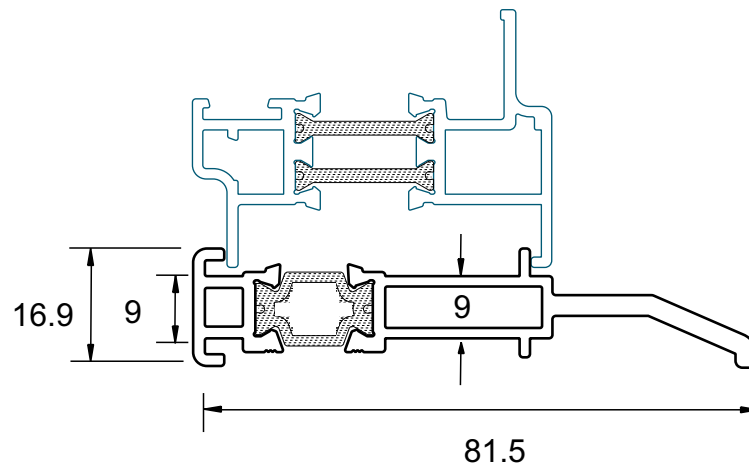

DURETC158
190mm Cill

Drip Bars

DURW20481
Drip Bar

DURW20482
Standard Drip Bar

Couplers

DURW20051
Universal Coupler

DURETC517
Universal Coupler

Head Extension For Trickle Vents

DURETC058
Head Extension

Astragal Bars

DURW10165
25mm Astragal Bars

DURW10166
41mm Astragal Bars

Profile Related Butt Hinges

DURJBC821
Profile Related Butt Hinges

DURJBC802
Dummy Butt Hinges

225 Cill

DURETC179
225mm Cill

Heritage - Fixed Lite Next To An Opener