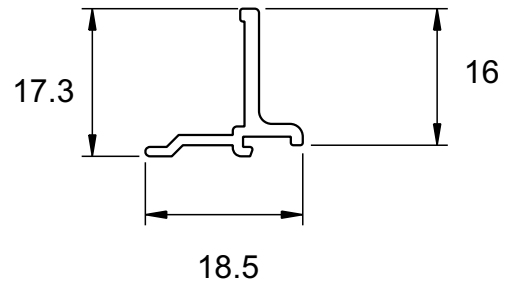

DURZSB49
Fixed Lite Bead