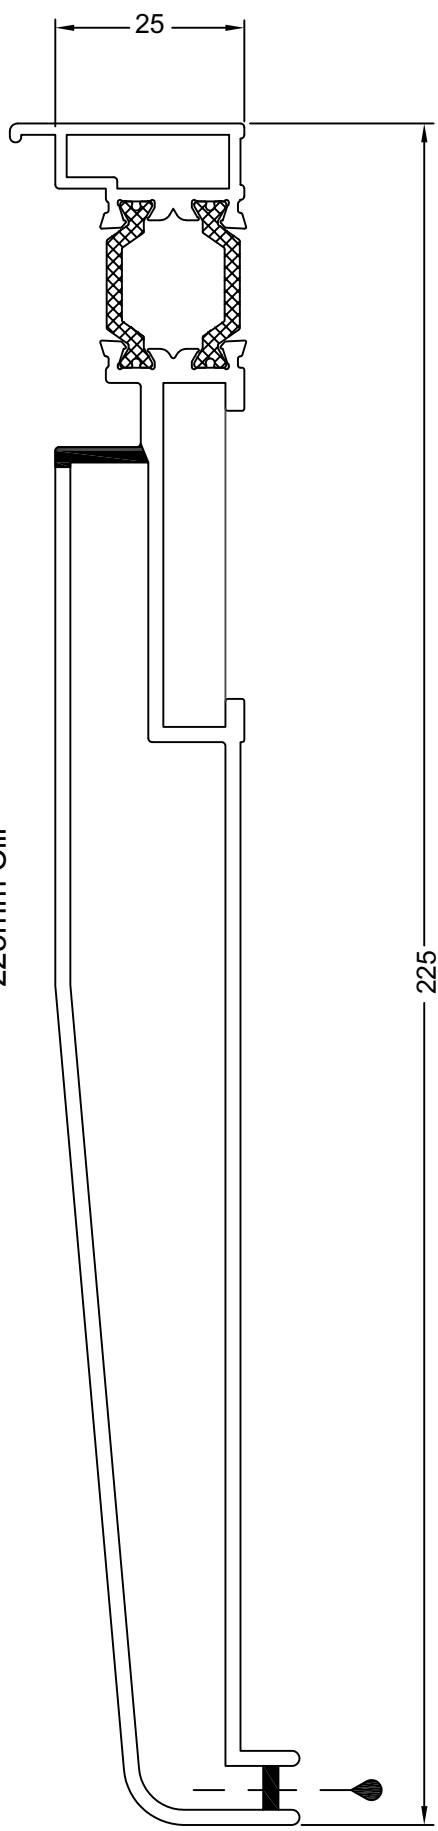

Heritage Windows Section Identification

Contents

- Section Identification Overview Page 2
- Outer Frame & Equal Leg Outer Frame Page 3
- Heritage Vent Page 4
- Transom / Mullion Page 5
- Beads and Glazing Block Page 6
- Cills Page 7
- Drip Bars Page 8
- Couplers Page 9
- Head Extension for Trickle Vents Page 10
- Astragal Bars Page 11
- Butt Hinges Page 12
- 225 Cill Page 13
- Fixed Lite next To An Opener Page 14

Overview

Outer Frame	Transom / Mullion	Drip Bars	Couplers
<p>DURW20010 Outer Frame</p>  <p>DURW20013 Odd Leg Outer Frame</p> 	<p>DURW20030 Dummy Transom - Screwported</p>  <p>DURW20031 Transom - Screwported</p> 	<p>DURW20481 Drip Bar</p>  <p>DURW20482 Standard Drip Bar</p> 	<p>DURW20051 Universal Coupler</p>  <p>DURETC517 Universal Coupler</p> 
Vent	Beads and Glazing Block		Cills
<p>DURW20023</p> 	<p>DURW20164 Bead</p>  <p>DURWZSB49 Fixed Lite Bead</p>  <p>DURZSB48 Carrier Bead</p>  <p>DURWZSB46 Fixed Lite Glazing Block</p> 	<p>DURETC178</p>  <p>DURETC157</p>  <p>DURETC158</p> 	

Outer Frames

DURW20010
Outer Frame

DURW20013
Odd Leg Outer Frame

Heritage Vent

DURW20020
Heritage Vent

Transom / Mullion

DURW20030
Dummy Transom - Screwported

DURW20031
Transom - Screwported

DURETC179
225mm Cill

Heritage - Fixed Lite Next To An Opener