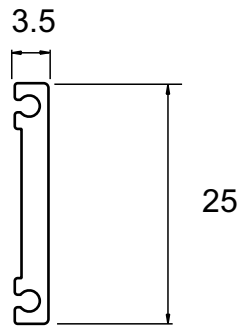

DURETC158
190mm Cill

Drip Bars

DURW20481
Drip Bar

DURW20482
Standard Drip Bar

Couplers

DURW20051
Universal Coupler

DURETC517
Universal Coupler

Head Extension For Trickle Vents

DURETC058
Head Extension

Astragal Bars

DURW10165
25mm Astragal Bars

DURW10166
41mm Astragal Bars

Profile Related Butt Hinges

DURJBC821
Profile Related Butt Hinges

DURJBC802
Dummy Butt Hinges

225 Cill

DURETC179
225mm Cill

Heritage - Fixed Lite Next To An Opener