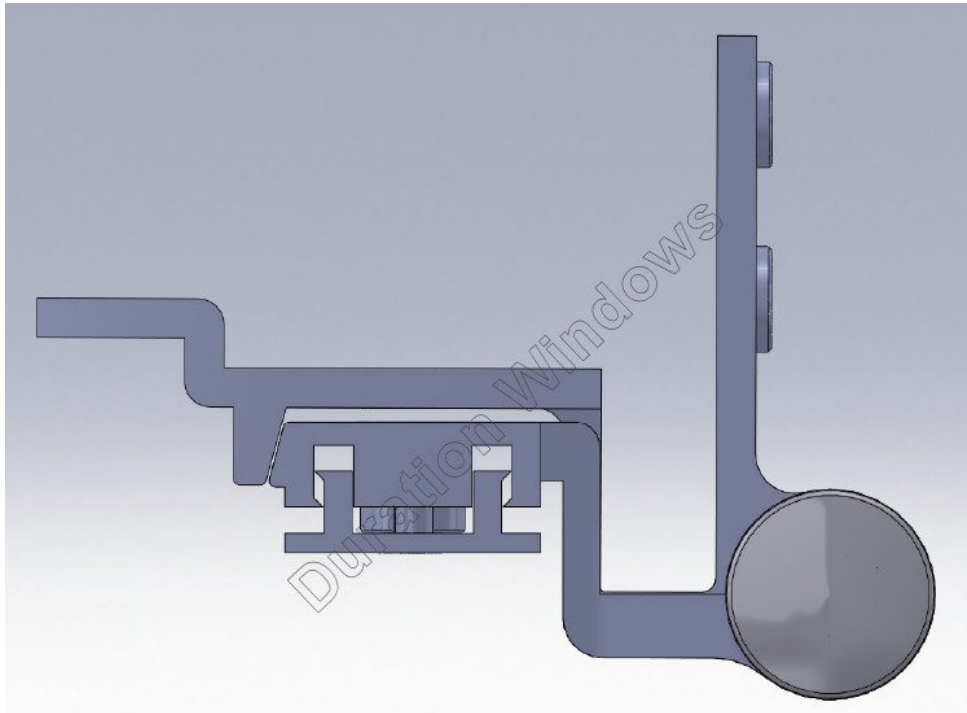

DURETC158
190mm Cill

Drip Bars

DURW20481
Drip Bar

DURW20482
Standard Drip Bar

Couplers

DURW20051
Universal Coupler

DURETC517
Universal Coupler

Head Extension For Trickle Vents

DURETC058
Head Extension

Astragal Bars

DURW10165
25mm Astragal Bars

DURW10166
41mm Astragal Bars

Profile Related Butt Hinges

DURJBC821
Profile Related Butt Hinges

DURJBC802
Dummy Butt Hinges

225 Cill

DURETC179
225mm Cill

Heritage - Fixed Lite Next To An Opener