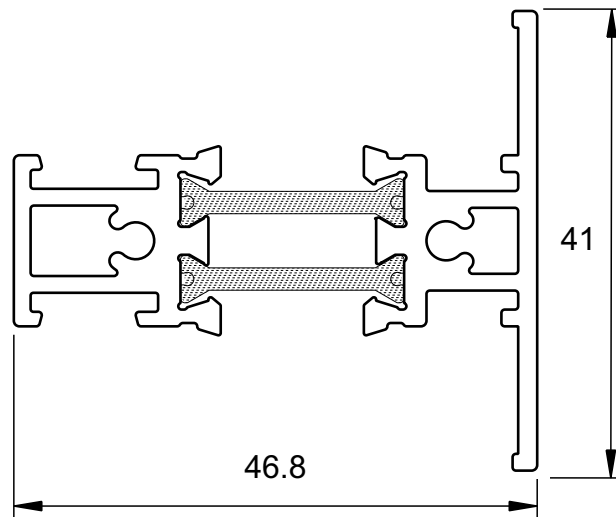

Overview

Outer Frame	Transom / Mullion	Drip Bars	Couplers
<p>DURW20010 Outer Frame</p>  <p>DURW20013 Odd Leg Outer Frame</p> 	<p>DURW20030 Dummy Transom - Screwported</p>  <p>DURW20031 Transom - Screwported</p> 	<p>DURW20481 Drip Bar</p>  <p>DURW20482 Standard Drip Bar</p> 	<p>DURW20051 Universal Coupler</p>  <p>DURETC517 Universal Coupler</p> 
Vent	Beads and Glazing Block		Cills
<p>DURW20023</p> 	<p>DURW20164 Bead</p>  <p>DURWZSB49 Fixed Lite Bead</p>  <p>DURZSB48 Carrier Bead</p>  <p>DURWZSB46 Fixed Lite Glazing Block</p> 	<p>DURETC178</p>  <p>DURETC157</p>  <p>DURETC158</p> 	

Outer Frames

DURW20010
Outer Frame

DURW20013
Odd Leg Outer Frame

Heritage Vent

DURW20020
Heritage Vent

Transom / Mullion

DURW20030
Dummy Transom - Screwported

DURW20031
Transom - Screwported

DURETC179
225mm Cill

Heritage - Fixed Lite Next To An Opener