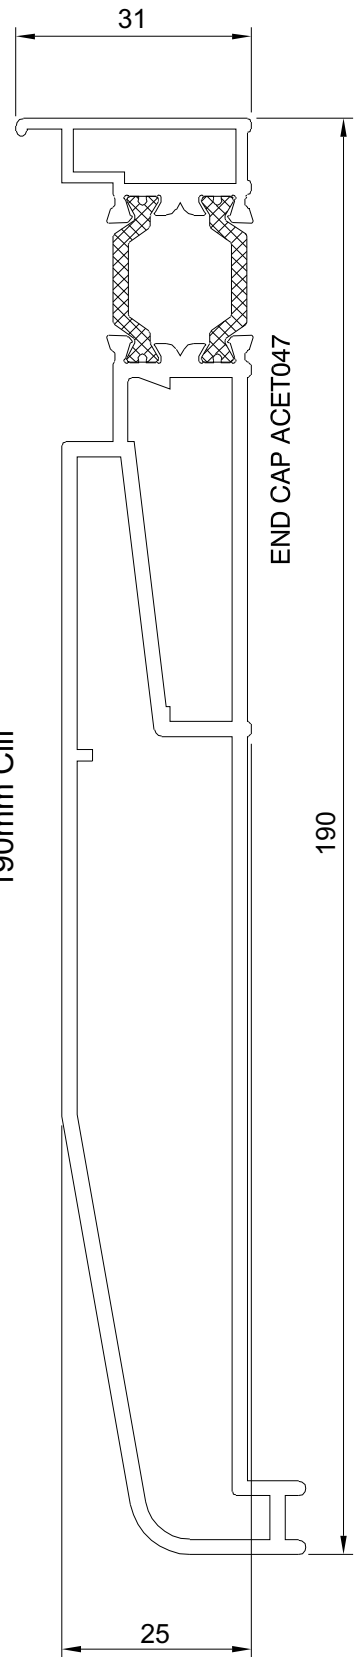

DURETC158
190mm Cill