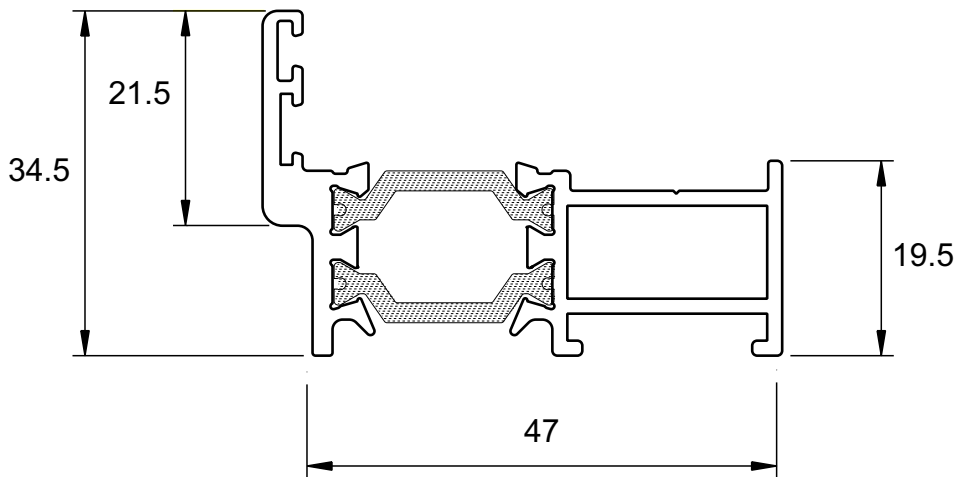

Outer Frames

DURW20010
Outer Frame