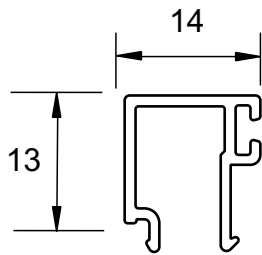

Bead & Glazing Blocks

DURW20164
Bead