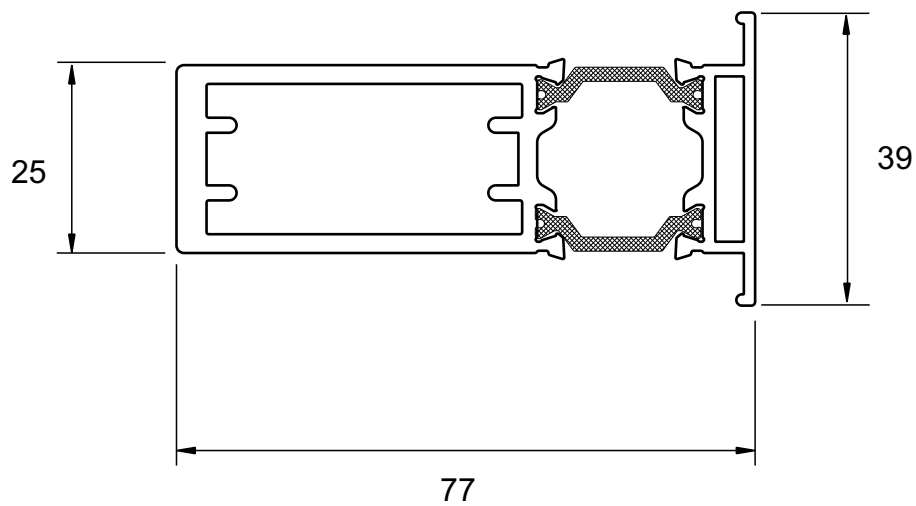

DURETC158
190mm Cill

Drip Bars

DURW20481
Drip Bar

DURW20482
Standard Drip Bar

Couplers

DURW20051
Universal Coupler

DURETC517
Universal Coupler

Head Extension For Trickle Vents