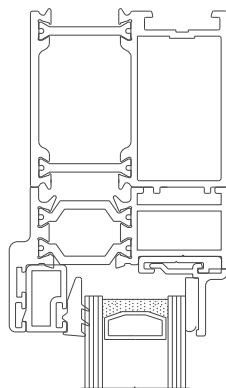

Heritage Stepped

Section Identification Guide

DURATION
WINDOWS

Contents

Outer Frames	3
Sashes	4
Beads & Astragal Bars	5
Transoms & Mullions	6
Extensions	7
Corner Post	8
Couplers	9
Cills	10 - 11
Fixed Frames	12
Equal Leg	
Odd Leg	
Curved Frame	
Equal Leg Opener Frames	13
Opener With Chelton Sash	
Opener With Heritage	
Odd Leg Opener Frames	14
Opener With Chelton Sash	
Opener With Heritage	
With A Cill	15
Fixed Frame	
Opener With Chelton Sash	
Opener With Heritage Sash	
Transoms & Mullions (Chelton Sash)	16
Fixed Next To Fixed	
Fixed Next To Opener	
Opener Next To Opener	
Transoms & Mullions (Heritage Sash)	17
Fixed Next To Fixed	
Fixed Next To Opener	
Opener Next To Opener	
With Head Extension	18- 20
Fixed	
Opener With Chelton Sash	
Opener With Heritage Sash	
With Universal Coupler	21
Fixed / Opener With Chelton Sash	
Fixed / Opener With Heritage Sash	
Astragal Bars	22

Fixed Next To An Opener

Opener Next To An Opener

Fixed & Openers With 32mm Head Extension

Fixed Frame With ETC056

Chelton Sash With ETC056

Heritage Sash With ETC056

Fixed & Openers With 20mm Head Extension

Fixed Frame With ETD056

Chelton Sash With ETD056

Heritage Sash With ETD056

Fixed & Openers With 42mm Head Extension

Fixed Frame With ETD058

77

Chelton Sash With ETD058

101

101

Heritage Sash With ETD058

98

98

Coupling Examples

Chelton Sash

Heritage Sash

Astragal Bars

19mm Flat In And Out