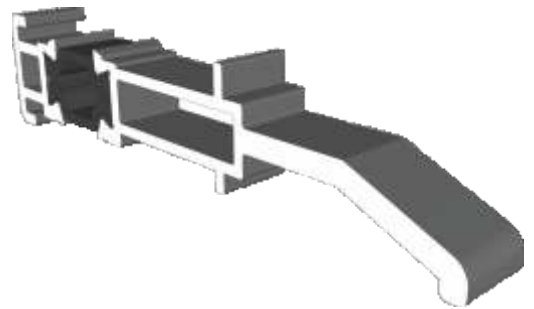

Transoms & Mullions

W20030 - Dummy Transom / Mullion

For use in opening sash or dummy sash

W20031 - Transom / Mullion

Extensions

ETD056 - 20mm Add On For 47mm Sections

ETC058 - 32mm Head Extension

ETD058 - 42mm Head Extension

Corner Post

ETC047 - 47mm Corner Post

Couplers

W20482 - Coupling Drip Bar

W20051 - Universal Coupler

W20053 - 15mm Coupler

Cills

ETC451 - 85mm Cill