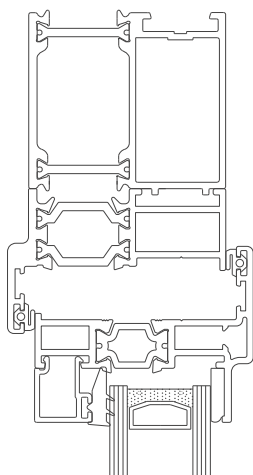

Fixed & Openers With 42mm Head Extension

Fixed Frame With ETD058

77

Chelton Sash With ETD058

101

101

Heritage Sash With ETD058

98

98