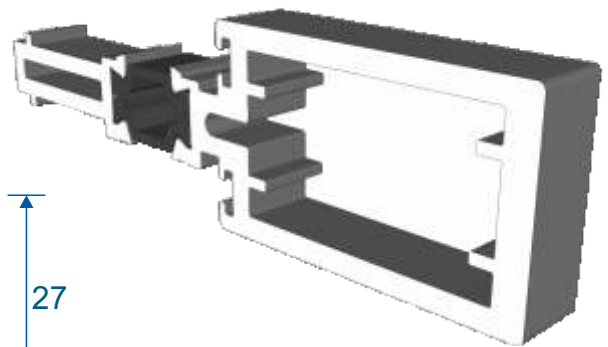

Corner Post

ETC047 - 47mm Corner Post

Couplers

W20482 - Coupling Drip Bar

W20051 - Universal Coupler

W20053 - 15mm Coupler

Cills

ETC451 - 85mm Cill

ETC457 - 150mm Cill

Cills

ETC458 - 190mm Cill

ETC479 - 225mm Cill

Fixed Frames

Equal Leg Frame

Odd Leg Frame

Equal Leg Frame For Curving