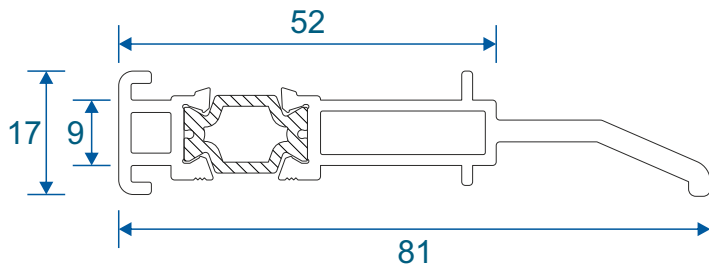

Transoms & Mullions

W20030 - Dummy Transom / Mullion

For use in opening sash or dummy sash

W20031 - Transom / Mullion

Extensions

ETD056 - 20mm Add On For 47mm Sections

ETC058 - 32mm Head Extension

ETD058 - 42mm Head Extension

Corner Post

ETC047 - 47mm Corner Post

Couplers

W20482 - Coupling Drip Bar

W20051 - Universal Coupler

W20053 - 15mm Coupler

Cills

ETC451 - 85mm Cill