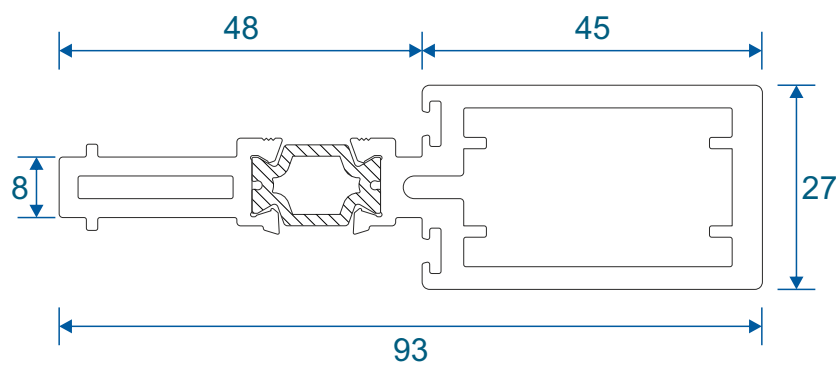

Corner Post

ETC047 - 47mm Corner Post

Couplers

W20482 - Coupling Drip Bar

W20051 - Universal Coupler

W20053 - 15mm Coupler

Cills

ETC451 - 85mm Cill

ETC457 - 150mm Cill

Cills

ETC458 - 190mm Cill

ETC479 - 225mm Cill

Fixed Frames

Equal Leg Frame

Odd Leg Frame

Equal Leg Frame For Curving