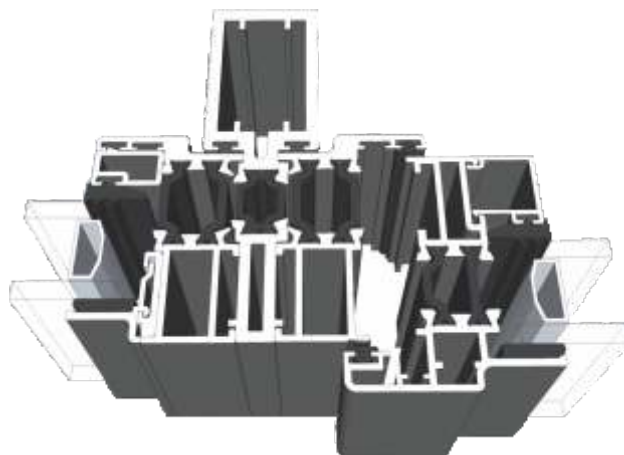

Coupling Examples

Chelton Sash