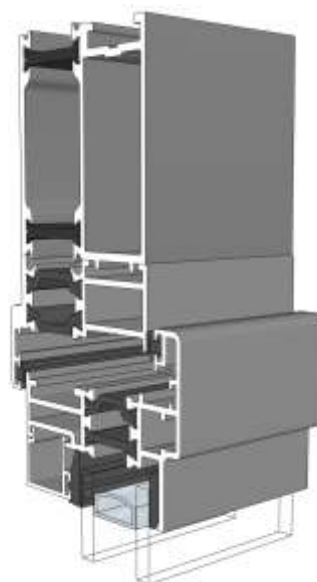

Chelton Sash With ETD056

Heritage Sash With ETD056

Fixed & Openers With 42mm Head Extension

Fixed Frame With ETD058

77

Chelton Sash With ETD058

101

101