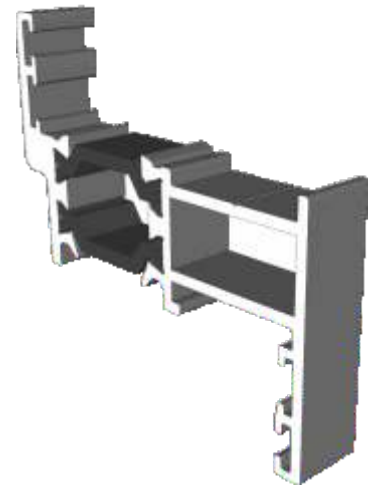

W20013 - Odd Leg

W20012 - Equal Leg For Curved Products