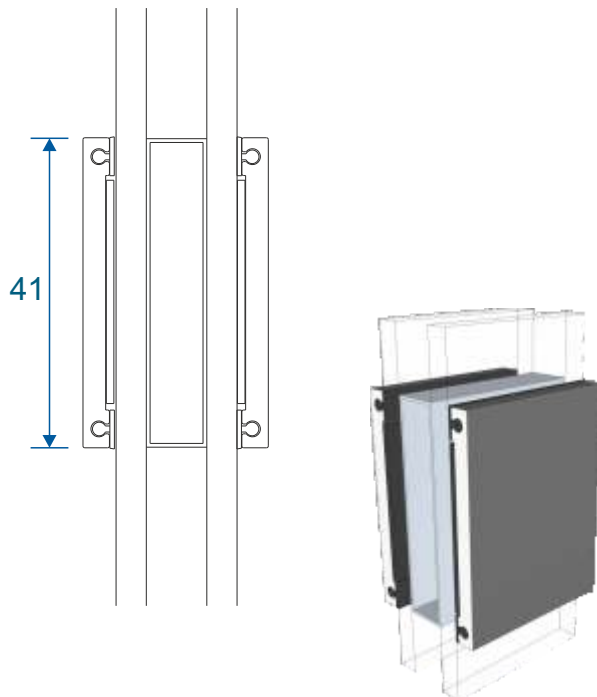

41mm Flat In And Out