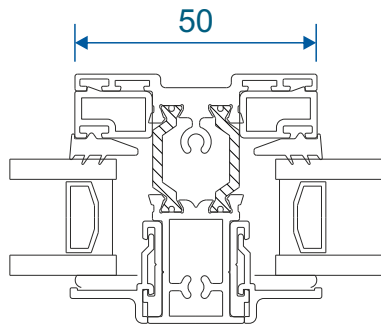

Chelton Sash Opener

Heritage Sash Opener

Transom & Mullion - Chelton Sash

Fixed Lite Next To Fixed Lite

Fixed Next To An Opener

Opener Next To An Opener

Transom & Mullion - Heritage Sash

Fixed Lite Next To Fixed Lite

Fixed Next To An Opener

Opener Next To An Opener

Fixed & Openers With 32mm Head Extension

Fixed Frame With ETC056

Chelton Sash With ETC056

Heritage Sash With ETC056

Fixed & Openers With 20mm Head Extension

Fixed Frame With ETD056

Chelton Sash With ETD056

Heritage Sash With ETD056

Fixed & Openers With 42mm Head Extension

Fixed Frame With ETD058

77

Chelton Sash With ETD058

101

101