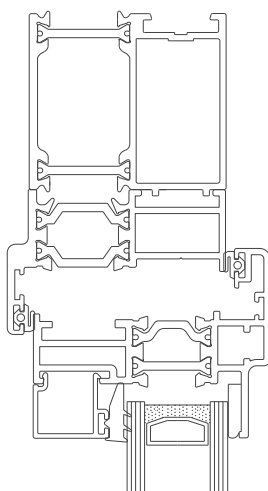

Heritage Stepped

Section Identification Guide

DURATION
WINDOWS

Contents

Outer Frames	3
Sashes	4
Beads & Astragal Bars	5
Transoms & Mullions	6
Extensions	7
Corner Post	8
Couplers	9
Cills	10 - 11
Fixed Frames	12
Equal Leg	
Odd Leg	
Curved Frame	
Equal Leg Opener Frames	13
Opener With Chelton Sash	
Opener With Heritage	
Odd Leg Opener Frames	14
Opener With Chelton Sash	
Opener With Heritage	
With A Cill	15
Fixed Frame	
Opener With Chelton Sash	
Opener With Heritage Sash	
Transoms & Mullions (Chelton Sash)	16
Fixed Next To Fixed	
Fixed Next To Opener	
Opener Next To Opener	
Transoms & Mullions (Heritage Sash)	17
Fixed Next To Fixed	
Fixed Next To Opener	
Opener Next To Opener	
With Head Extension	18- 20
Fixed	
Opener With Chelton Sash	
Opener With Heritage Sash	
With Universal Coupler	21
Fixed / Opener With Chelton Sash	
Fixed / Opener With Heritage Sash	
Astragal Bars	22

Fixed Next To An Opener

Opener Next To An Opener

Fixed & Openers With 32mm Head Extension

Fixed Frame With ETC056

Chelton Sash With ETC056

Heritage Sash With ETC056

Fixed & Openers With 20mm Head Extension

Fixed Frame With ETD056

Chelton Sash With ETD056

Heritage Sash With ETD056

Fixed & Openers With 42mm Head Extension

Fixed Frame With ETD058

77

Chelton Sash With ETD058

101

101

Heritage Sash With ETD058

98

98

Coupling Examples

Chelton Sash

Heritage Sash

Astragal Bars

19mm Flat In And Out