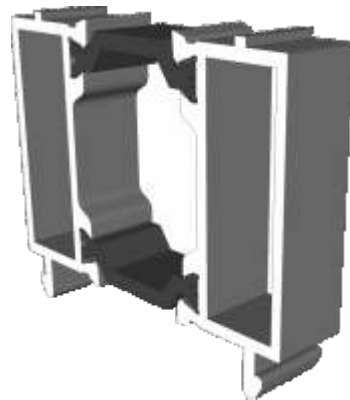

Transoms & Mullions

W20030 - Dummy Transom / Mullion

For use in opening sash or dummy sash

W20031 - Transom / Mullion

Extensions

ETD056 - 20mm Add On For 47mm Sections

ETC058 - 32mm Head Extension

ETD058 - 42mm Head Extension