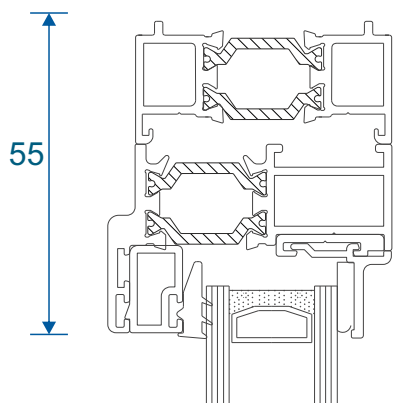

Fixed Next To An Opener

Opener Next To An Opener

Fixed & Openers With 32mm Head Extension

Fixed Frame With ETC056

Chelton Sash With ETC056

Heritage Sash With ETC056

Fixed & Openers With 20mm Head Extension

Fixed Frame With ETD056

Chelton Sash With ETD056

Heritage Sash With ETD056

Fixed & Openers With 42mm Head Extension

Fixed Frame With ETD058

77

Chelton Sash With ETD058

101

101