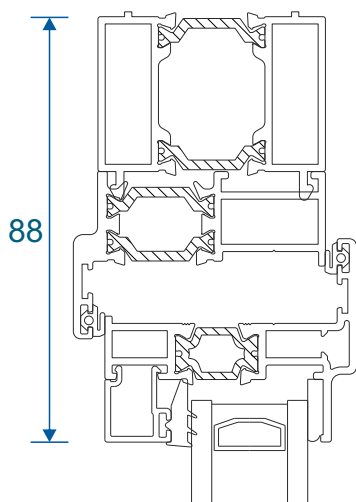

Fixed Next To An Opener

Opener Next To An Opener

Fixed & Openers With 32mm Head Extension

Fixed Frame With ETC056

Chelton Sash With ETC056

Heritage Sash With ETC056

Fixed & Openers With 20mm Head Extension

Fixed Frame With ETD056

Chelton Sash With ETD056

Heritage Sash With ETD056

Fixed & Openers With 42mm Head Extension

Fixed Frame With ETD058

77

Chelton Sash With ETD058

101

101