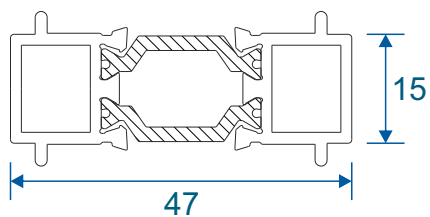

Corner Post

ETC047 - 47mm Corner Post

Couplers

W20482 - Coupling Drip Bar

W20051 - Universal Coupler

W20053 - 15mm Coupler

Cills

ETC451 - 85mm Cill

ETC457 - 150mm Cill

Cills

ETC458 - 190mm Cill

ETC479 - 225mm Cill

Fixed Frames

Equal Leg Frame

Odd Leg Frame

Equal Leg Frame For Curving