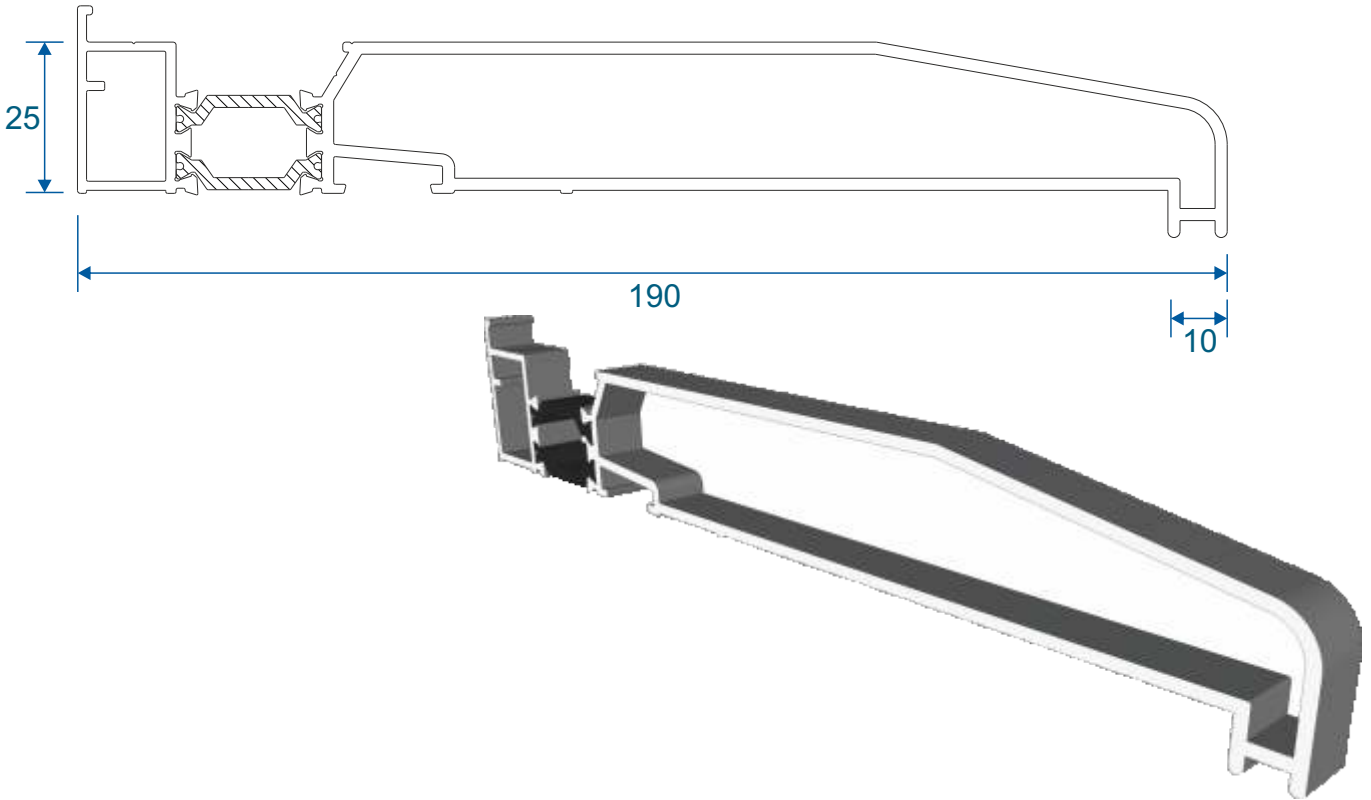

Corner Post

ETC047 - 47mm Corner Post

Couplers

W20482 - Coupling Drip Bar

W20051 - Universal Coupler

W20053 - 15mm Coupler

Cills

ETC451 - 85mm Cill

ETC457 - 150mm Cill

Cills

ETC458 - 190mm Cill

ETC479 - 225mm Cill

Fixed Frames

Equal Leg Frame

Odd Leg Frame

Equal Leg Frame For Curving