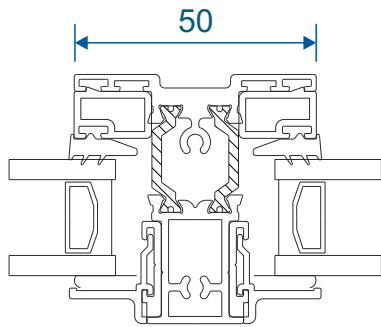

Chelton Sash Opener

Heritage Sash Opener

Transom & Mullion - Chelton Sash

Fixed Lite Next To Fixed Lite

Fixed Next To An Opener

Opener Next To An Opener

Transom & Mullion - Heritage Sash

Fixed Lite Next To Fixed Lite

Fixed Next To An Opener

Opener Next To An Opener

Fixed & Openers With 32mm Head Extension

Fixed Frame With ETC056

Chelton Sash With ETC056

Heritage Sash With ETC056

Fixed & Openers With 20mm Head Extension

Fixed Frame With ETD056

Chelton Sash With ETD056

Heritage Sash With ETD056

Fixed & Openers With 42mm Head Extension

Fixed Frame With ETD058

77

Chelton Sash With ETD058

101

101