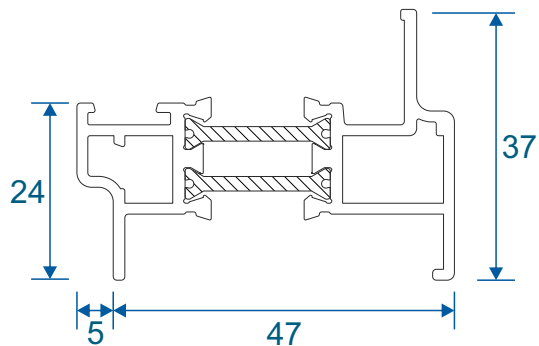

Heritage Stepped

Section Identification Guide

DURATION
WINDOWS

Contents

Outer Frames	3
Sashes	4
Beads & Astragal Bars	5
Transoms & Mullions	6
Extensions	7
Corner Post	8
Couplers	9
Cills	10 - 11
Fixed Frames	12
Equal Leg	
Odd Leg	
Curved Frame	
Equal Leg Opener Frames	13
Opener With Chelton Sash	
Opener With Heritage	
Odd Leg Opener Frames	14
Opener With Chelton Sash	
Opener With Heritage	
With A Cill	15
Fixed Frame	
Opener With Chelton Sash	
Opener With Heritage Sash	
Transoms & Mullions (Chelton Sash)	16
Fixed Next To Fixed	
Fixed Next To Opener	
Opener Next To Opener	
Transoms & Mullions (Heritage Sash)	17
Fixed Next To Fixed	
Fixed Next To Opener	
Opener Next To Opener	
With Head Extension	18- 20
Fixed	
Opener With Chelton Sash	
Opener With Heritage Sash	
With Universal Coupler	21
Fixed / Opener With Chelton Sash	
Fixed / Opener With Heritage Sash	
Astragal Bars	22

Outer Frames

W20010 - Equal Leg

W20013 - Odd Leg

W20012 - Equal Leg For Curved Products

Sashes

W20020 - Heritage Sash

W20023 - Chelton Sash

Beads & Astragal Bars

Transoms & Mullions

W20030 - Dummy Transom / Mullion

For use in opening sash or dummy sash

W20031 - Transom / Mullion

Extensions

ETD056 - 20mm Add On For 47mm Sections

ETC058 - 32mm Head Extension

ETD058 - 42mm Head Extension