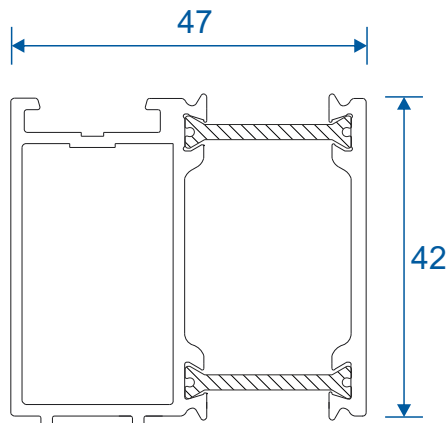

Transoms & Mullions

W20030 - Dummy Transom / Mullion

For use in opening sash or dummy sash

W20031 - Transom / Mullion

Extensions

ETD056 - 20mm Add On For 47mm Sections

ETC058 - 32mm Head Extension

ETD058 - 42mm Head Extension

Corner Post

ETC047 - 47mm Corner Post

Couplers

W20482 - Coupling Drip Bar

W20051 - Universal Coupler

W20053 - 15mm Coupler

Cills

ETC451 - 85mm Cill