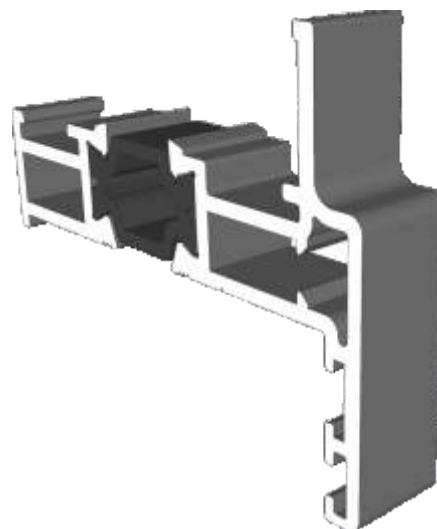

Outer Frames

W20010 - Equal Leg

W20013 - Odd Leg

W20012 - Equal Leg For Curved Products

Sashes

W20020 - Heritage Sash

W20023 - Chelton Sash

Beads & Astragal Bars