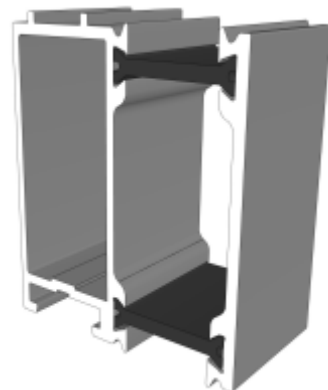

Transoms & Mullions

W20030 - Dummy Transom / Mullion

For use in opening sash or dummy sash

W20031 - Transom / Mullion

Extensions

ETD056 - 20mm Add On For 47mm Sections

ETC058 - 32mm Head Extension

ETD058 - 42mm Head Extension