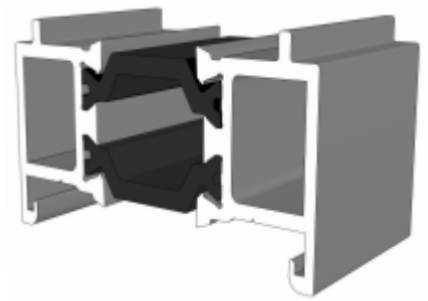

Transoms & Mullions

W20030 - Dummy Transom / Mullion

For use in opening sash or dummy sash

W20031 - Transom / Mullion

Extensions

ETD056 - 20mm Add On For 47mm Sections

ETC058 - 32mm Head Extension

ETD058 - 42mm Head Extension