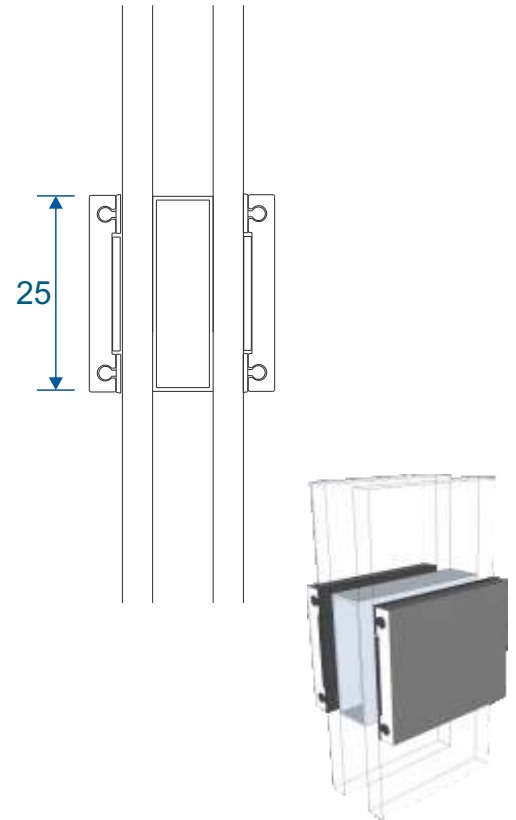

25mm Flat In And Out