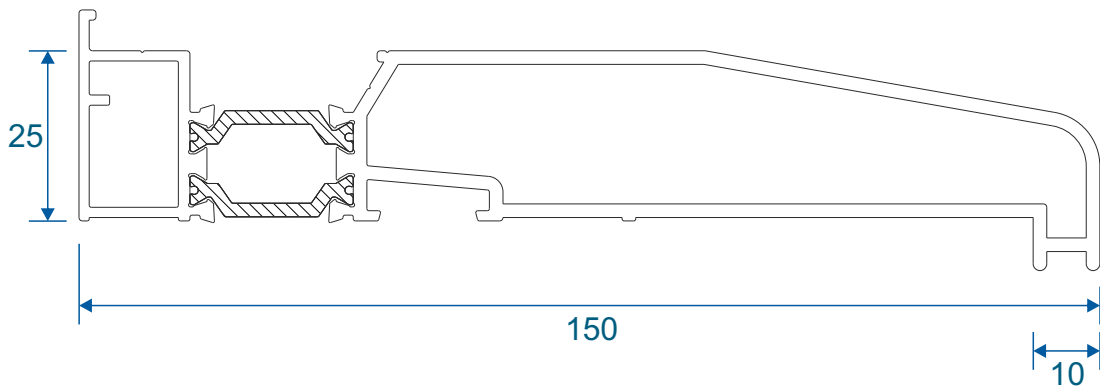

Corner Post

ETC047 - 47mm Corner Post

Couplers

W20482 - Coupling Drip Bar

W20051 - Universal Coupler

W20053 - 15mm Coupler

Cills

ETC451 - 85mm Cill

ETC457 - 150mm Cill

Cills

ETC458 - 190mm Cill

ETC479 - 225mm Cill

Fixed Frames

Equal Leg Frame

Odd Leg Frame

Equal Leg Frame For Curving