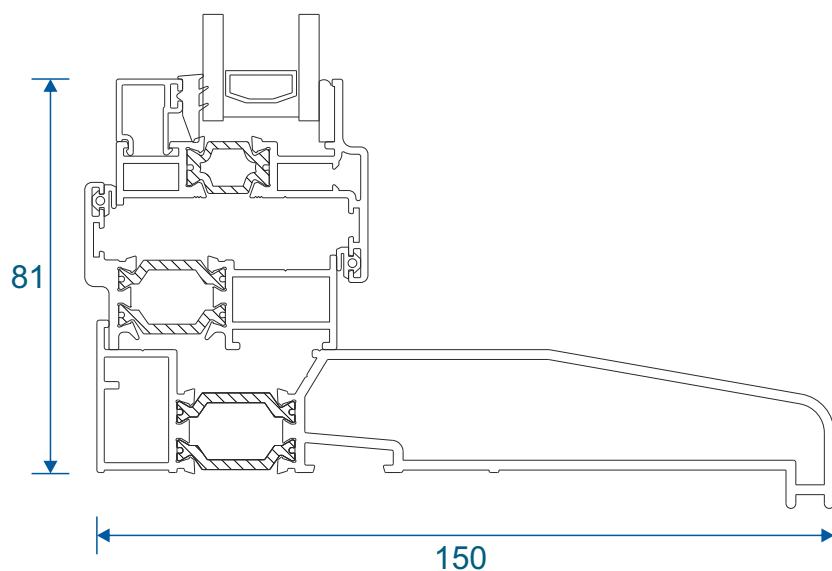

Heritage Sash Opener