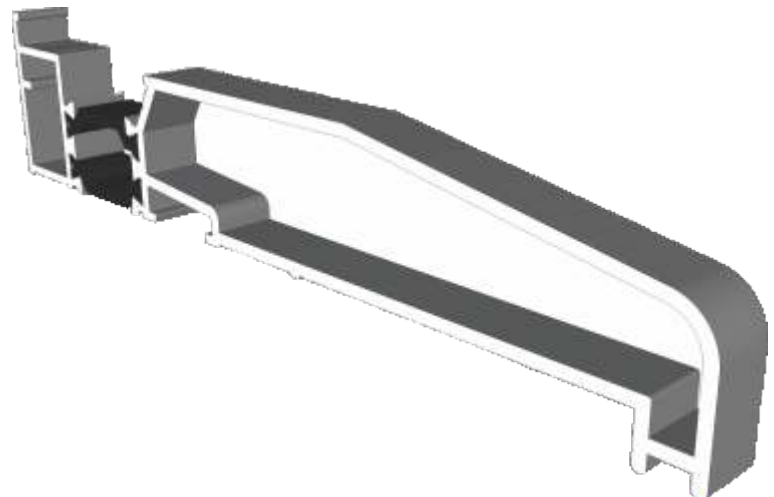

Corner Post

ETC047 - 47mm Corner Post

Couplers

W20482 - Coupling Drip Bar

W20051 - Universal Coupler

W20053 - 15mm Coupler

Cills

ETC451 - 85mm Cill

ETC457 - 150mm Cill

Cills

ETC458 - 190mm Cill

ETC479 - 225mm Cill

Fixed Frames

Equal Leg Frame

Odd Leg Frame

Equal Leg Frame For Curving