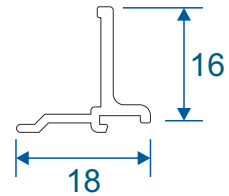

ZSB49 - External Bead