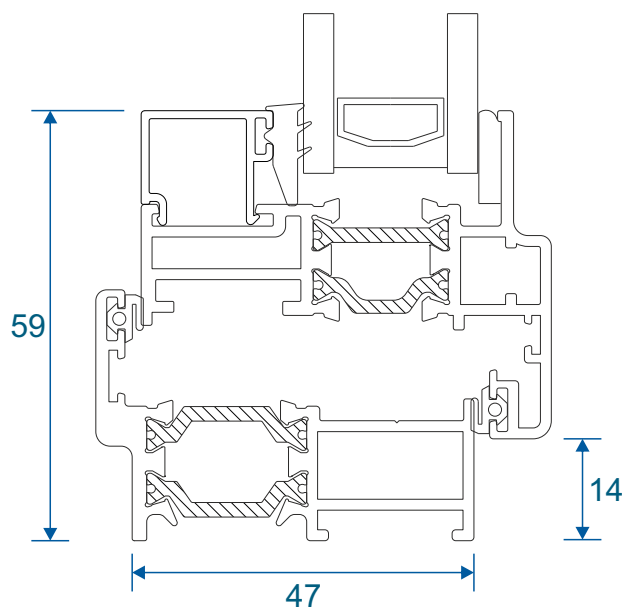

Equal Leg Frame With Opener

Chelton Sash