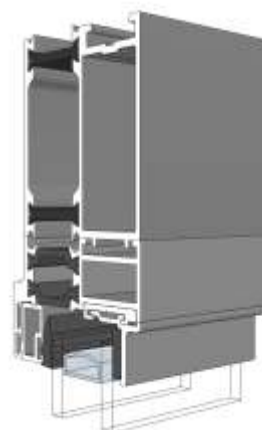

Chelton Sash With ETD056

Heritage Sash With ETD056

Fixed & Openers With 42mm Head Extension

Fixed Frame With ETD058

77

Chelton Sash With ETD058

101

101