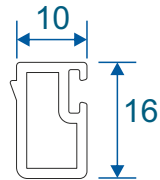

W20164 - Internal Bead

W20167 - Internal Bead

ZSB49 - External Bead

ZSB46 - Glazing Block

ZSB48 - Bead Carrier

ETC582 - 19mm Flat Astragal

ZSB246 - 25mm Flat Astragal

W20166 - 41mm Flat Astragal

Transoms & Mullions

W20030 - Dummy Transom / Mullion

For use in opening sash or dummy sash

W20031 - Transom / Mullion

Extensions

ETD056 - 20mm Add On For 47mm Sections

ETC058 - 32mm Head Extension

ETD058 - 42mm Head Extension