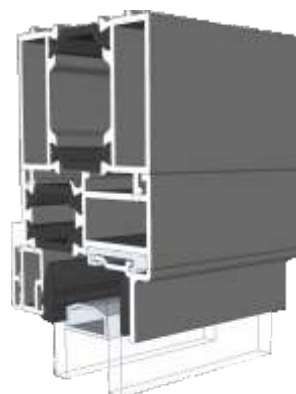

Fixed Next To An Opener

Opener Next To An Opener

Fixed & Openers With 32mm Head Extension

Fixed Frame With ETC056

Chelton Sash With ETC056

Heritage Sash With ETC056

Fixed & Openers With 20mm Head Extension

Fixed Frame With ETD056