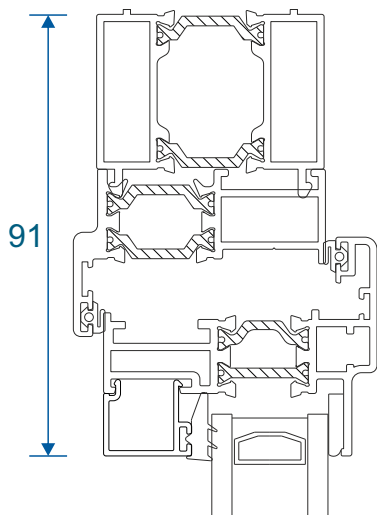

Fixed Next To An Opener

Opener Next To An Opener

Fixed & Openers With 32mm Head Extension

Fixed Frame With ETC056

Chelton Sash With ETC056

Heritage Sash With ETC056

Fixed & Openers With 20mm Head Extension

Fixed Frame With ETD056

Chelton Sash With ETD056

Heritage Sash With ETD056

Fixed & Openers With 42mm Head Extension

Fixed Frame With ETD058

77

Chelton Sash With ETD058

101

101