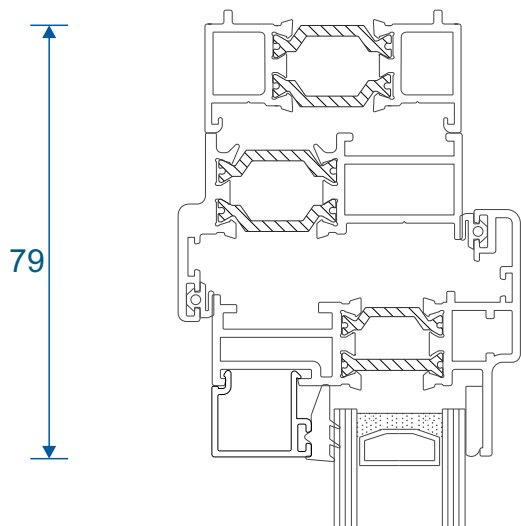

Fixed Next To An Opener

Opener Next To An Opener

Fixed & Openers With 32mm Head Extension

Fixed Frame With ETC056

Chelton Sash With ETC056

Heritage Sash With ETC056

Fixed & Openers With 20mm Head Extension

Fixed Frame With ETD056

Chelton Sash With ETD056

Heritage Sash With ETD056

Fixed & Openers With 42mm Head Extension

Fixed Frame With ETD058

77

Chelton Sash With ETD058

101

101

25mm Flat In And Out

41mm Flat In And Out

Main Office & Factory

Units 4-5, t: 01268 681612 (20 lines)
Charfleets Road, f: 01268 510058
Canvey Island, e: sales@duration.co.uk
Essex. SS8 0PQ w: www.duration.co.uk