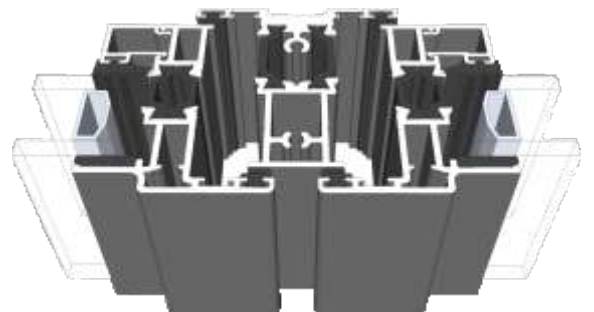

Opener Next To An Opener