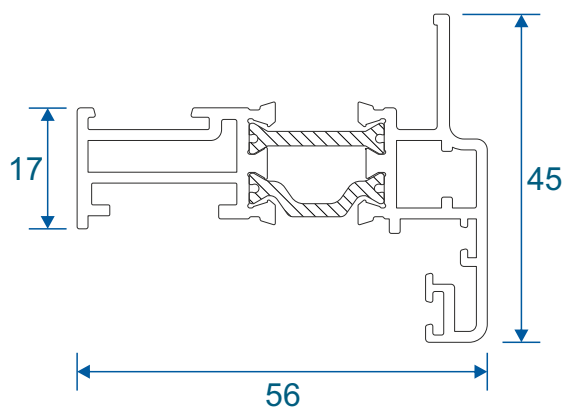

Heritage Stepped

Section Identification Guide

DURATION
WINDOWS

Contents

Outer Frames	3
Sashes	4
Beads & Astragal Bars	5
Transoms & Mullions	6
Extensions	7
Corner Post	8
Couplers	9
Cills	10 - 11
Fixed Frames	12
Equal Leg	
Odd Leg	
Curved Frame	
Equal Leg Opener Frames	13
Opener With Chelton Sash	
Opener With Heritage	
Odd Leg Opener Frames	14
Opener With Chelton Sash	
Opener With Heritage	
With A Cill	15
Fixed Frame	
Opener With Chelton Sash	
Opener With Heritage Sash	
Transoms & Mullions (Chelton Sash)	16
Fixed Next To Fixed	
Fixed Next To Opener	
Opener Next To Opener	
Transoms & Mullions (Heritage Sash)	17
Fixed Next To Fixed	
Fixed Next To Opener	
Opener Next To Opener	
With Head Extension	18- 20
Fixed	
Opener With Chelton Sash	
Opener With Heritage Sash	
With Universal Coupler	21
Fixed / Opener With Chelton Sash	
Fixed / Opener With Heritage Sash	
Astragal Bars	22

Outer Frames

W20010 - Equal Leg

W20013 - Odd Leg

W20012 - Equal Leg For Curved Products

Sashes

W20020 - Heritage Sash

W20023 - Chelton Sash

Beads & Astragal Bars