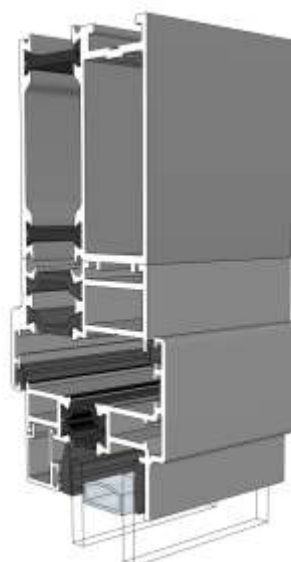

Fixed & Openers With 42mm Head Extension

Fixed Frame With ETD058

77

Chelton Sash With ETD058

101

101

Heritage Sash With ETD058

98

98