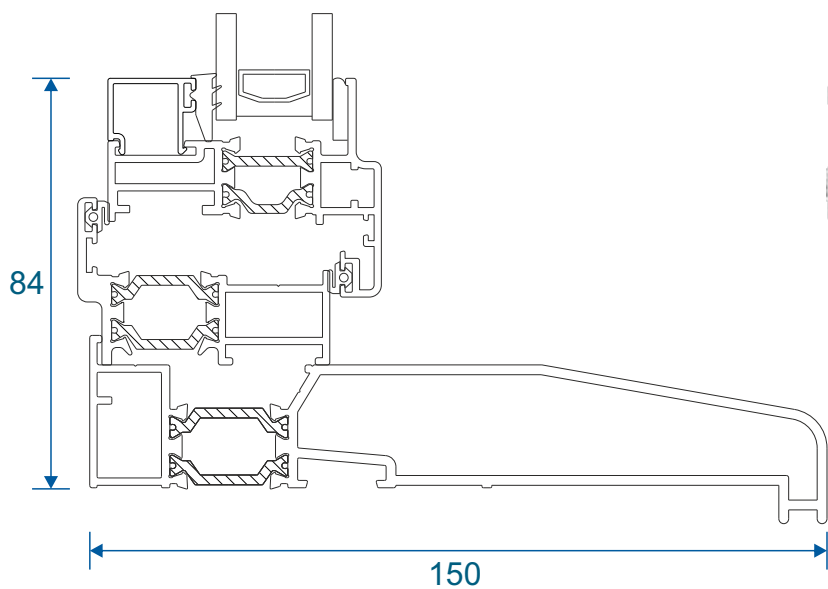

Chelton Sash Opener