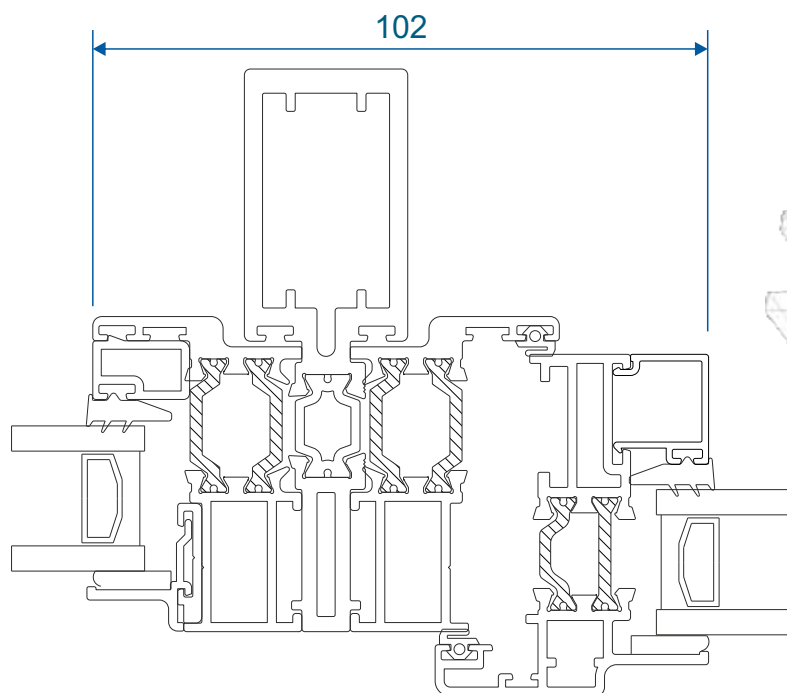

Fixed Next To An Opener

Opener Next To An Opener

Fixed & Openers With 32mm Head Extension

Fixed Frame With ETC056

Chelton Sash With ETC056

Heritage Sash With ETC056

Fixed & Openers With 20mm Head Extension

Fixed Frame With ETD056

Chelton Sash With ETD056

Heritage Sash With ETD056

Fixed & Openers With 42mm Head Extension

Fixed Frame With ETD058

77

Chelton Sash With ETD058

101

101

Heritage Sash With ETD058

98

98

Coupling Examples

Chelton Sash

Heritage Sash

Astragal Bars

19mm Flat In And Out

25mm Flat In And Out

41mm Flat In And Out

Main Office & Factory

Units 4-5, t: 01268 681612 (20 lines)
Charfleets Road, f: 01268 510058
Canvey Island, e: sales@duration.co.uk
Essex. SS8 0PQ w: www.duration.co.uk