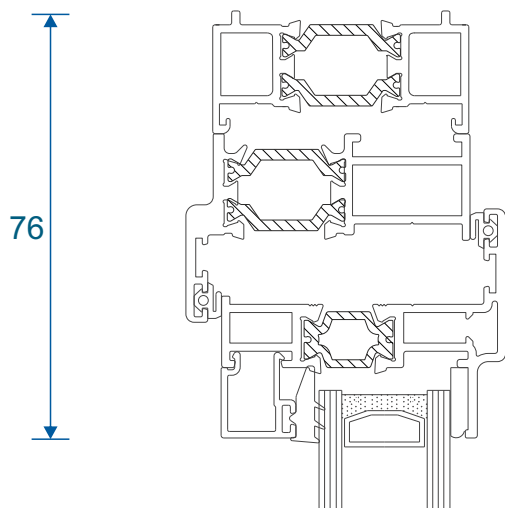

Fixed Next To An Opener

Opener Next To An Opener

Fixed & Openers With 32mm Head Extension

Fixed Frame With ETC056

Chelton Sash With ETC056

Heritage Sash With ETC056

Fixed & Openers With 20mm Head Extension

Fixed Frame With ETD056

Chelton Sash With ETD056

Heritage Sash With ETD056

Fixed & Openers With 42mm Head Extension

Fixed Frame With ETD058

77

Chelton Sash With ETD058

101

101