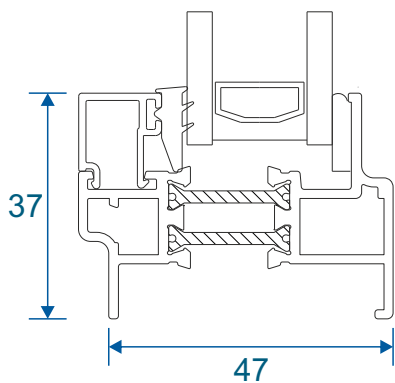

Corner Post

ETC047 - 47mm Corner Post

Couplers

W20482 - Coupling Drip Bar

W20051 - Universal Coupler

W20053 - 15mm Coupler

Cills

ETC451 - 85mm Cill

ETC457 - 150mm Cill

Cills

ETC458 - 190mm Cill

ETC479 - 225mm Cill

Fixed Frames

Equal Leg Frame

Odd Leg Frame

Equal Leg Frame For Curving

Fixed Next To An Opener

Opener Next To An Opener

Fixed & Openers With 32mm Head Extension

Fixed Frame With ETC056

Chelton Sash With ETC056

Heritage Sash With ETC056

Fixed & Openers With 20mm Head Extension

Fixed Frame With ETD056