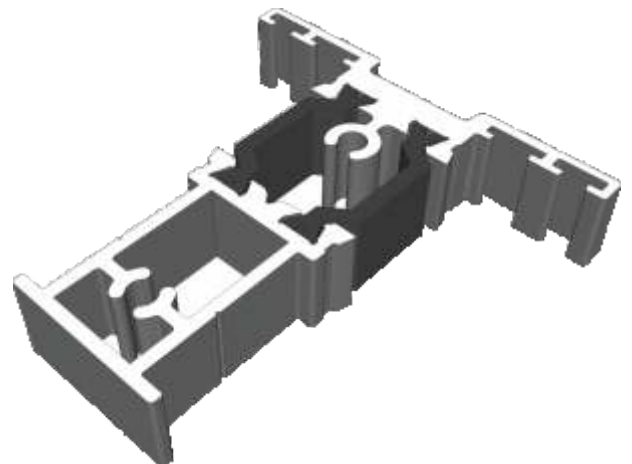

W20164 - Internal Bead

W20167 - Internal Bead

ZSB49 - External Bead

ZSB46 - Glazing Block

ZSB48 - Bead Carrier

ETC582 - 19mm Flat Astragal

ZSB246 - 25mm Flat Astragal

W20166 - 41mm Flat Astragal

Transoms & Mullions

W20030 - Dummy Transom / Mullion

For use in opening sash or dummy sash

W20031 - Transom / Mullion

Extensions

ETD056 - 20mm Add On For 47mm Sections

ETC058 - 32mm Head Extension

ETD058 - 42mm Head Extension