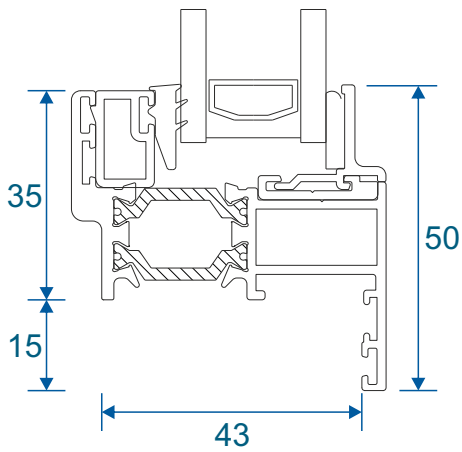

Corner Post

ETC047 - 47mm Corner Post

Couplers

W20482 - Coupling Drip Bar

W20051 - Universal Coupler

W20053 - 15mm Coupler

Cills

ETC451 - 85mm Cill

ETC457 - 150mm Cill

Cills

ETC458 - 190mm Cill

ETC479 - 225mm Cill

Fixed Frames

Equal Leg Frame

Odd Leg Frame

Equal Leg Frame For Curving