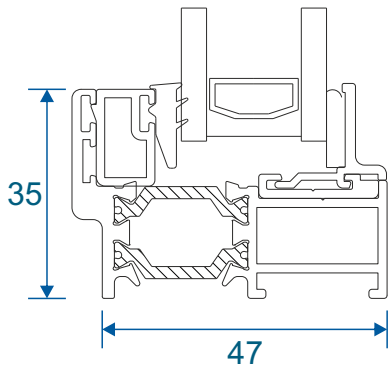

Corner Post

ETC047 - 47mm Corner Post

Couplers

W20482 - Coupling Drip Bar

W20051 - Universal Coupler

W20053 - 15mm Coupler

Cills

ETC451 - 85mm Cill

ETC457 - 150mm Cill

Cills

ETC458 - 190mm Cill

ETC479 - 225mm Cill

Fixed Frames

Equal Leg Frame

Odd Leg Frame

Equal Leg Frame For Curving

Fixed Next To An Opener

Opener Next To An Opener

Fixed & Openers With 32mm Head Extension

Fixed Frame With ETC056

Chelton Sash With ETC056

Heritage Sash With ETC056

Fixed & Openers With 20mm Head Extension

Fixed Frame With ETD056