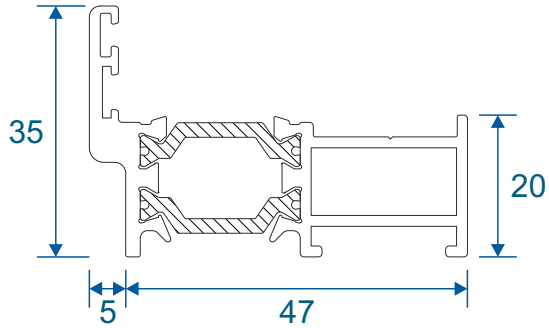

Outer Frames

W20010 - Equal Leg