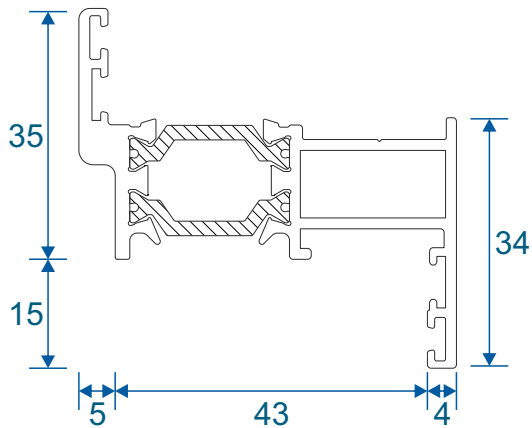

W20013 - Odd Leg

W20012 - Equal Leg For Curved Products