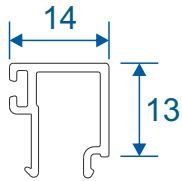

Beads & Astragal Bars

W20164 - Internal Bead