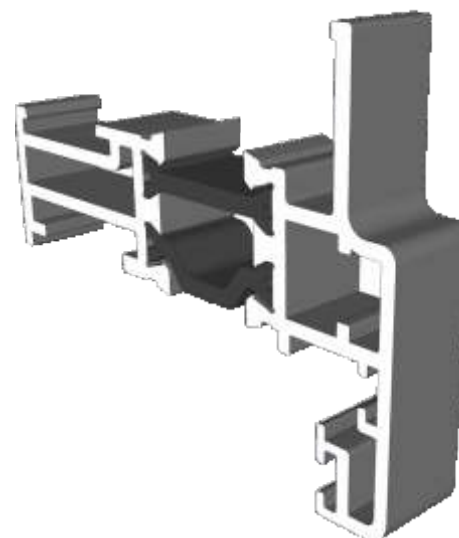

Outer Frames

W20010 - Equal Leg

W20013 - Odd Leg

W20012 - Equal Leg For Curved Products

Sashes

W20020 - Heritage Sash

W20023 - Chelton Sash

Beads & Astragal Bars