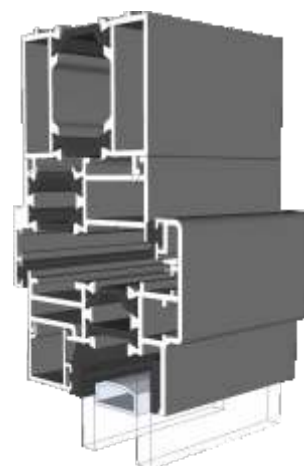

Fixed Next To An Opener

Opener Next To An Opener

Fixed & Openers With 32mm Head Extension

Fixed Frame With ETC056

Chelton Sash With ETC056

Heritage Sash With ETC056

Fixed & Openers With 20mm Head Extension

Fixed Frame With ETD056