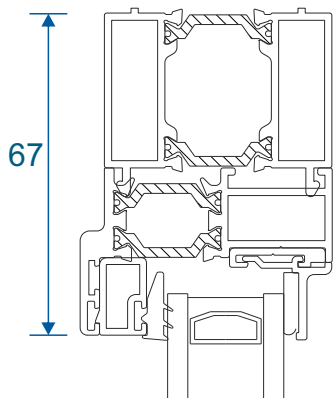

Fixed Next To An Opener

Opener Next To An Opener

Fixed & Openers With 32mm Head Extension

Fixed Frame With ETC056

Chelton Sash With ETC056

Heritage Sash With ETC056

Fixed & Openers With 20mm Head Extension

Fixed Frame With ETD056

Chelton Sash With ETD056

Heritage Sash With ETD056

Fixed & Openers With 42mm Head Extension

Fixed Frame With ETD058

77

Chelton Sash With ETD058

101

101