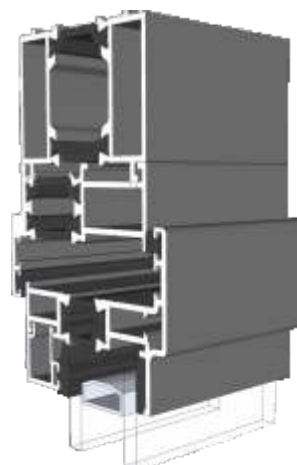

Fixed Next To An Opener

Opener Next To An Opener

Fixed & Openers With 32mm Head Extension

Fixed Frame With ETC056

Chelton Sash With ETC056

Heritage Sash With ETC056

Fixed & Openers With 20mm Head Extension

Fixed Frame With ETD056