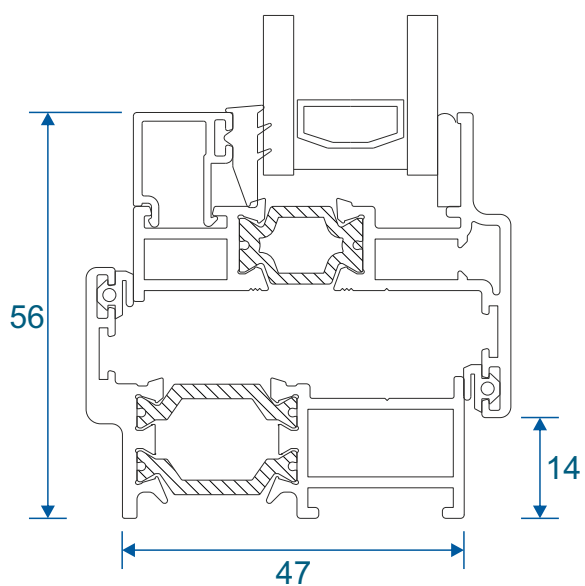

Heritage Sash