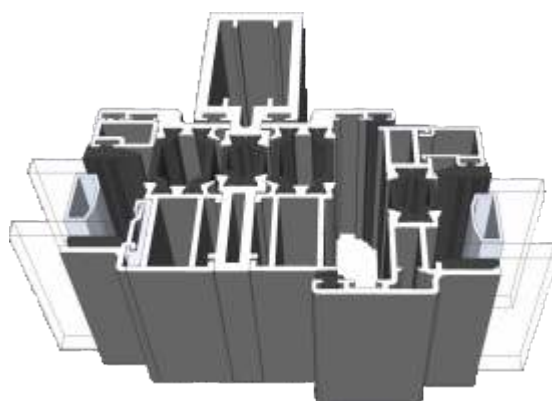

Heritage Sash