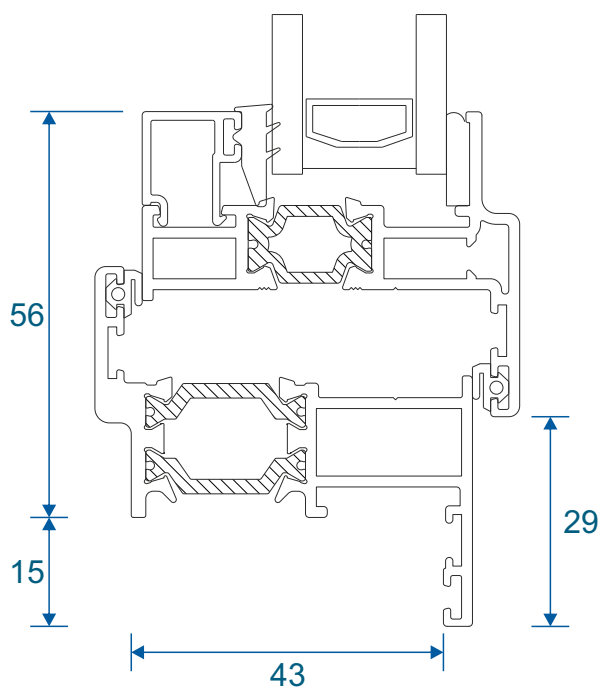

Heritage Sash