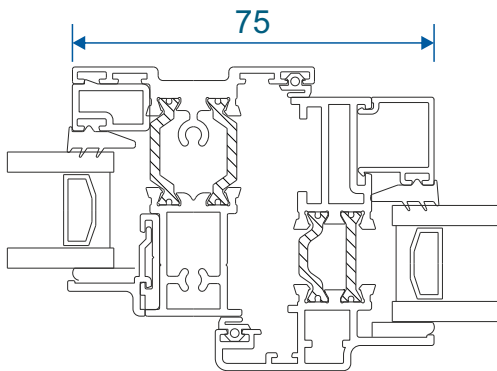

Chelton Sash Opener

Heritage Sash Opener

Transom & Mullion - Chelton Sash

Fixed Lite Next To Fixed Lite

Fixed Next To An Opener

Opener Next To An Opener

Transom & Mullion - Heritage Sash

Fixed Lite Next To Fixed Lite

Fixed Next To An Opener

Opener Next To An Opener

Fixed & Openers With 32mm Head Extension

Fixed Frame With ETC056

Chelton Sash With ETC056

Heritage Sash With ETC056

Fixed & Openers With 20mm Head Extension

Fixed Frame With ETD056

Chelton Sash With ETD056

Heritage Sash With ETD056

Fixed & Openers With 42mm Head Extension

Fixed Frame With ETD058

77

Chelton Sash With ETD058

101

101