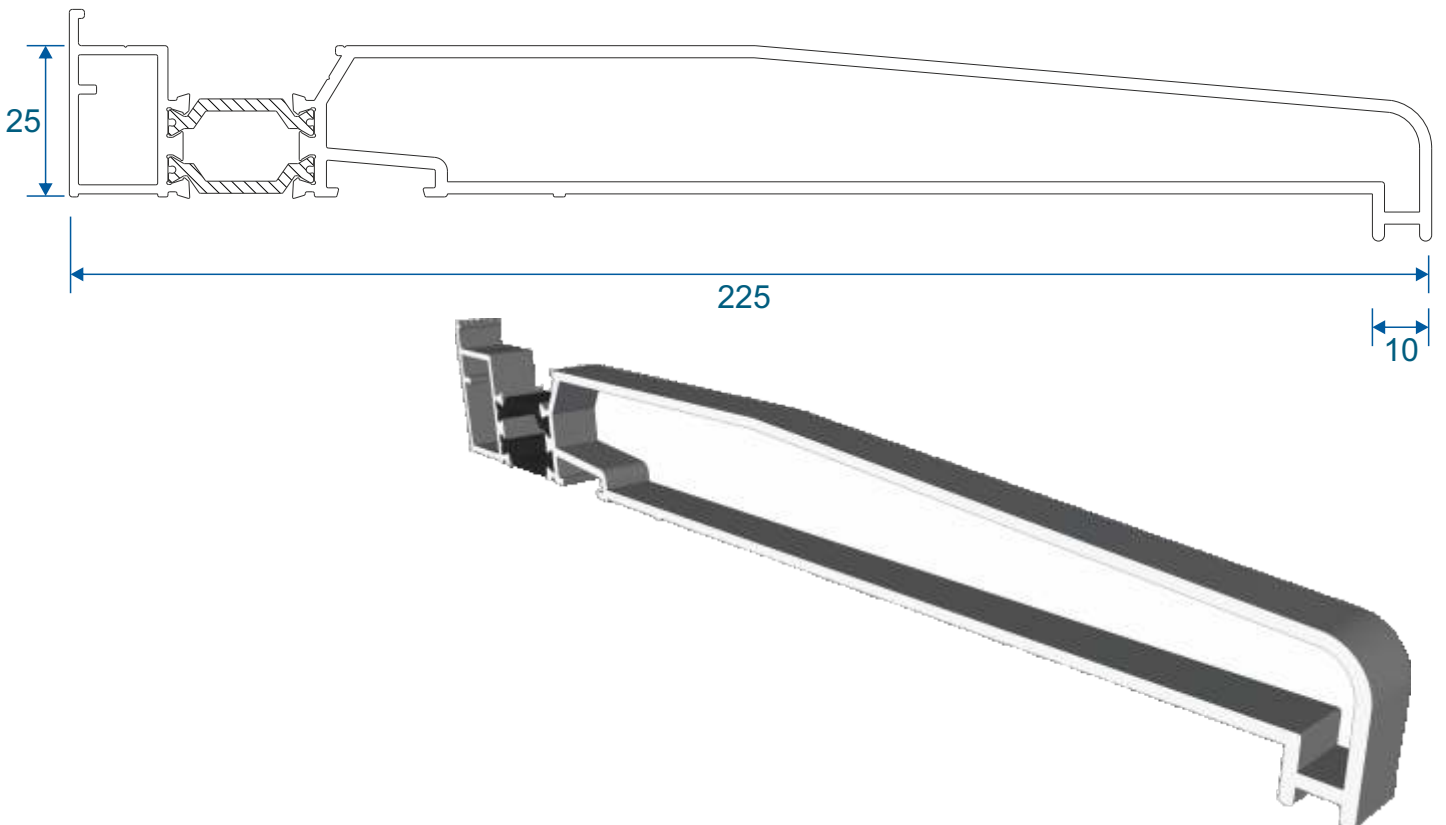

ETC457 - 150mm Cill

Cills

ETC458 - 190mm Cill

ETC479 - 225mm Cill

Fixed Frames

Equal Leg Frame

Odd Leg Frame

Equal Leg Frame For Curving