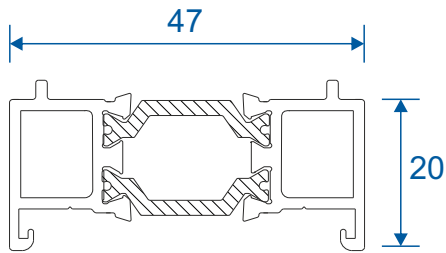

Transoms & Mullions

W20030 - Dummy Transom / Mullion

For use in opening sash or dummy sash

W20031 - Transom / Mullion

Extensions

ETD056 - 20mm Add On For 47mm Sections

ETC058 - 32mm Head Extension

ETD058 - 42mm Head Extension

Corner Post

ETC047 - 47mm Corner Post

Couplers

W20482 - Coupling Drip Bar

W20051 - Universal Coupler

W20053 - 15mm Coupler

Cills

ETC451 - 85mm Cill