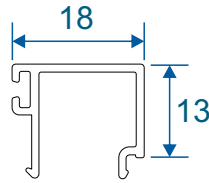

Outer Frames

W20010 - Equal Leg

W20013 - Odd Leg

W20012 - Equal Leg For Curved Products

Sashes

W20020 - Heritage Sash

W20023 - Chelton Sash

Beads & Astragal Bars

W20164 - Internal Bead

W20167 - Internal Bead

ZSB49 - External Bead

ZSB46 - Glazing Block

ZSB48 - Bead Carrier

ETC582 - 19mm Flat Astragal

ZSB246 - 25mm Flat Astragal

W20166 - 41mm Flat Astragal