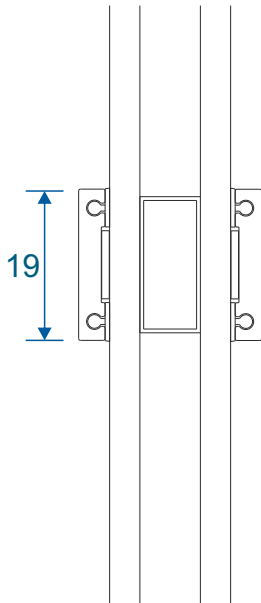

Heritage Stepped

Section Identification Guide

DURATION
WINDOWS

Contents

Outer Frames	3
Sashes	4
Beads & Astragal Bars	5
Transoms & Mullions	6
Extensions	7
Corner Post	8
Couplers	9
Cills	10 - 11
Fixed Frames	12
Equal Leg	
Odd Leg	
Curved Frame	
Equal Leg Opener Frames	13
Opener With Chelton Sash	
Opener With Heritage	
Odd Leg Opener Frames	14
Opener With Chelton Sash	
Opener With Heritage	
With A Cill	15
Fixed Frame	
Opener With Chelton Sash	
Opener With Heritage Sash	
Transoms & Mullions (Chelton Sash)	16
Fixed Next To Fixed	
Fixed Next To Opener	
Opener Next To Opener	
Transoms & Mullions (Heritage Sash)	17
Fixed Next To Fixed	
Fixed Next To Opener	
Opener Next To Opener	
With Head Extension	18- 20
Fixed	
Opener With Chelton Sash	
Opener With Heritage Sash	
With Universal Coupler	21
Fixed / Opener With Chelton Sash	
Fixed / Opener With Heritage Sash	
Astragal Bars	22

Chelton Sash Opener

Heritage Sash Opener

Transom & Mullion - Chelton Sash

Fixed Lite Next To Fixed Lite

Fixed Next To An Opener

Opener Next To An Opener

Transom & Mullion - Heritage Sash

Fixed Lite Next To Fixed Lite

Chelton Sash With ETD056

Heritage Sash With ETD056

Fixed & Openers With 42mm Head Extension

Fixed Frame With ETD058

77

Chelton Sash With ETD058

101

101

Heritage Sash With ETD058

98

98

Coupling Examples

Chelton Sash

Heritage Sash

Astragal Bars

19mm Flat In And Out