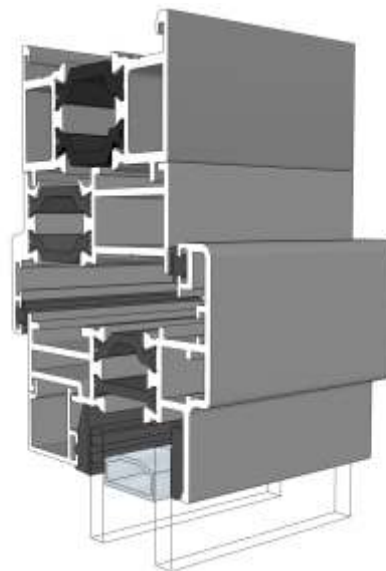

Chelton Sash With ETD056