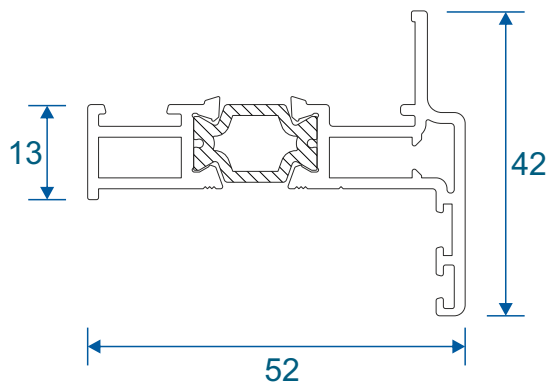

Heritage Stepped

Section Identification Guide

DURATION
WINDOWS

Contents

Outer Frames	3
Sashes	4
Beads & Astragal Bars	5
Transoms & Mullions	6
Extensions	7
Corner Post	8
Couplers	9
Cills	10 - 11
Fixed Frames	12
Equal Leg	
Odd Leg	
Curved Frame	
Equal Leg Opener Frames	13
Opener With Chelton Sash	
Opener With Heritage	
Odd Leg Opener Frames	14
Opener With Chelton Sash	
Opener With Heritage	
With A Cill	15
Fixed Frame	
Opener With Chelton Sash	
Opener With Heritage Sash	
Transoms & Mullions (Chelton Sash)	16
Fixed Next To Fixed	
Fixed Next To Opener	
Opener Next To Opener	
Transoms & Mullions (Heritage Sash)	17
Fixed Next To Fixed	
Fixed Next To Opener	
Opener Next To Opener	
With Head Extension	18- 20
Fixed	
Opener With Chelton Sash	
Opener With Heritage Sash	
With Universal Coupler	21
Fixed / Opener With Chelton Sash	
Fixed / Opener With Heritage Sash	
Astragal Bars	22

Outer Frames

W20010 - Equal Leg

W20013 - Odd Leg

W20012 - Equal Leg For Curved Products

Sashes

W20020 - Heritage Sash

W20023 - Chelton Sash

Beads & Astragal Bars