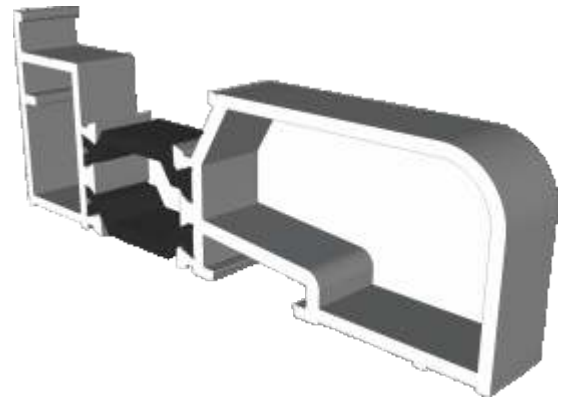

Corner Post

ETC047 - 47mm Corner Post

Couplers

W20482 - Coupling Drip Bar

W20051 - Universal Coupler

W20053 - 15mm Coupler

Cills

ETC451 - 85mm Cill

ETC457 - 150mm Cill

Cills

ETC458 - 190mm Cill

ETC479 - 225mm Cill

Fixed Frames

Equal Leg Frame

Odd Leg Frame

Equal Leg Frame For Curving