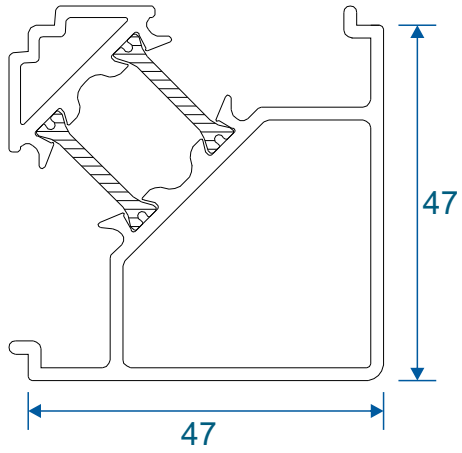

Transoms & Mullions

W20030 - Dummy Transom / Mullion

For use in opening sash or dummy sash

W20031 - Transom / Mullion

Extensions

ETD056 - 20mm Add On For 47mm Sections

ETC058 - 32mm Head Extension

ETD058 - 42mm Head Extension

Corner Post

ETC047 - 47mm Corner Post

Couplers

W20482 - Coupling Drip Bar

W20051 - Universal Coupler

W20053 - 15mm Coupler

Cills

ETC451 - 85mm Cill