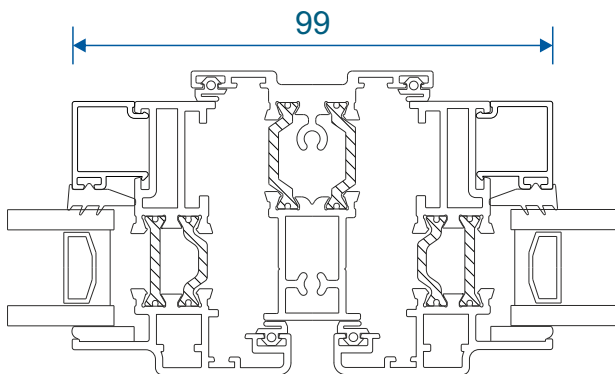

Chelton Sash Opener

Heritage Sash Opener

Transom & Mullion - Chelton Sash

Fixed Lite Next To Fixed Lite

Fixed Next To An Opener

Opener Next To An Opener

Transom & Mullion - Heritage Sash

Fixed Lite Next To Fixed Lite

Fixed Next To An Opener

Opener Next To An Opener

Fixed & Openers With 32mm Head Extension

Fixed Frame With ETC056

Chelton Sash With ETC056

Heritage Sash With ETC056

Fixed & Openers With 20mm Head Extension

Fixed Frame With ETD056

Chelton Sash With ETD056

Heritage Sash With ETD056

Fixed & Openers With 42mm Head Extension

Fixed Frame With ETD058

77

Chelton Sash With ETD058

101

101