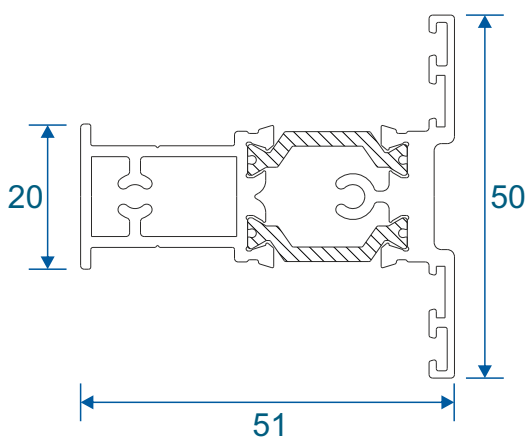

W20164 - Internal Bead

W20167 - Internal Bead

ZSB49 - External Bead

ZSB46 - Glazing Block

ZSB48 - Bead Carrier

ETC582 - 19mm Flat Astragal

ZSB246 - 25mm Flat Astragal

W20166 - 41mm Flat Astragal

Transoms & Mullions

W20030 - Dummy Transom / Mullion

For use in opening sash or dummy sash

W20031 - Transom / Mullion

Extensions

ETD056 - 20mm Add On For 47mm Sections

ETC058 - 32mm Head Extension

ETD058 - 42mm Head Extension