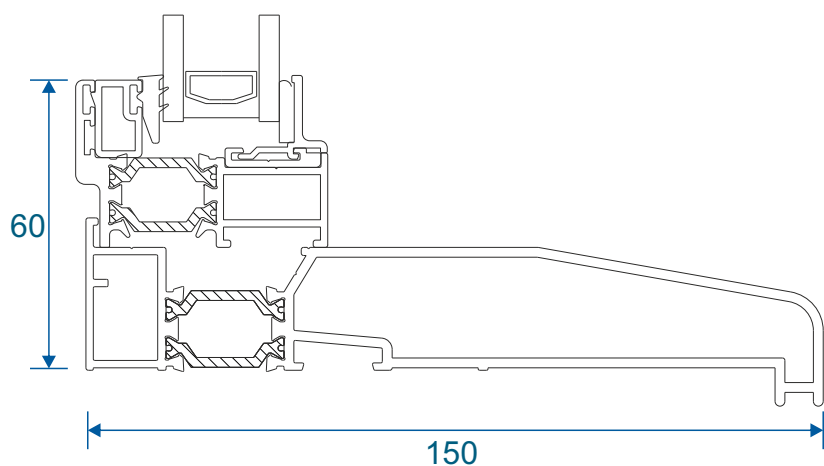

ETC457 - 150mm Cill

Cills

ETC458 - 190mm Cill

ETC479 - 225mm Cill

Fixed Frames

Equal Leg Frame

Odd Leg Frame

Equal Leg Frame For Curving

Equal Leg Frame With Opener

Chelton Sash

Heritage Sash

Odd Leg Frame With Opener

Chelton Sash

Heritage Sash

Fixed & Openers On Cills

Fixed Frame