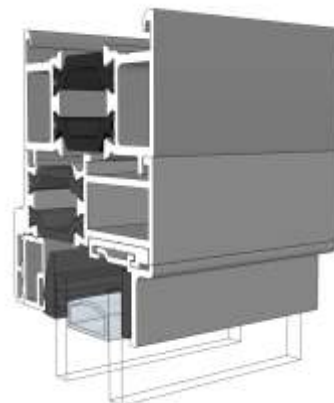

Fixed Next To An Opener

Opener Next To An Opener

Fixed & Openers With 32mm Head Extension

Fixed Frame With ETC056

Chelton Sash With ETC056

Heritage Sash With ETC056

Fixed & Openers With 20mm Head Extension

Fixed Frame With ETD056