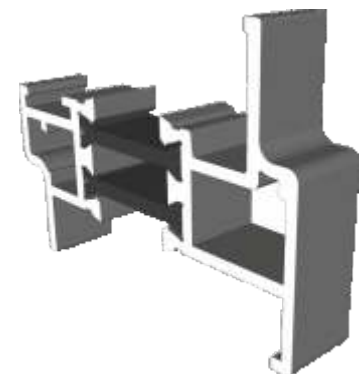

Outer Frames

W20010 - Equal Leg

W20013 - Odd Leg

W20012 - Equal Leg For Curved Products

Sashes

W20020 - Heritage Sash

W20023 - Chelton Sash

Beads & Astragal Bars

W20164 - Internal Bead

W20167 - Internal Bead

ZSB49 - External Bead

ZSB46 - Glazing Block

ZSB48 - Bead Carrier

ETC582 - 19mm Flat Astragal

ZSB246 - 25mm Flat Astragal

W20166 - 41mm Flat Astragal