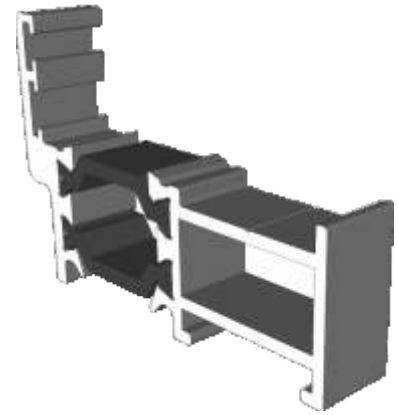

Outer Frames

W20010 - Equal Leg