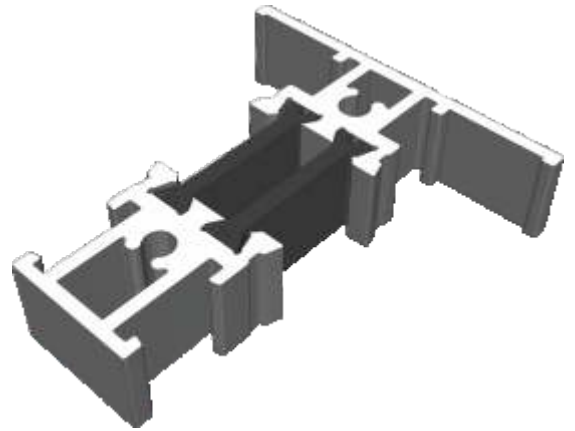

W20164 - Internal Bead

W20167 - Internal Bead

ZSB49 - External Bead

ZSB46 - Glazing Block

ZSB48 - Bead Carrier

ETC582 - 19mm Flat Astragal

ZSB246 - 25mm Flat Astragal

W20166 - 41mm Flat Astragal

Transoms & Mullions

W20030 - Dummy Transom / Mullion

For use in opening sash or dummy sash

W20031 - Transom / Mullion

Extensions

ETD056 - 20mm Add On For 47mm Sections

ETC058 - 32mm Head Extension

ETD058 - 42mm Head Extension