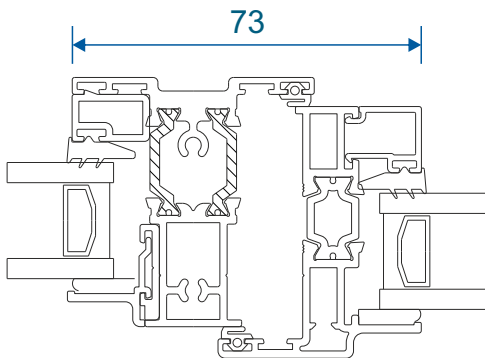

Chelton Sash Opener

Heritage Sash Opener

Transom & Mullion - Chelton Sash

Fixed Lite Next To Fixed Lite

Fixed Next To An Opener

Opener Next To An Opener

Transom & Mullion - Heritage Sash

Fixed Lite Next To Fixed Lite

Fixed Next To An Opener

Opener Next To An Opener

Fixed & Openers With 32mm Head Extension

Fixed Frame With ETC056

Chelton Sash With ETC056

Heritage Sash With ETC056

Fixed & Openers With 20mm Head Extension

Fixed Frame With ETD056

Chelton Sash With ETD056

Heritage Sash With ETD056

Fixed & Openers With 42mm Head Extension

Fixed Frame With ETD058

77

Chelton Sash With ETD058

101

101