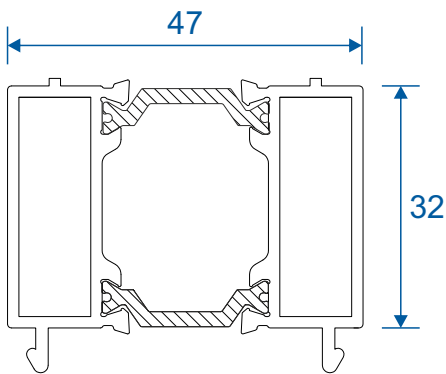

Transoms & Mullions

W20030 - Dummy Transom / Mullion

For use in opening sash or dummy sash

W20031 - Transom / Mullion

Extensions

ETD056 - 20mm Add On For 47mm Sections

ETC058 - 32mm Head Extension

ETD058 - 42mm Head Extension

Corner Post

ETC047 - 47mm Corner Post

Couplers

W20482 - Coupling Drip Bar

W20051 - Universal Coupler

W20053 - 15mm Coupler

Cills

ETC451 - 85mm Cill