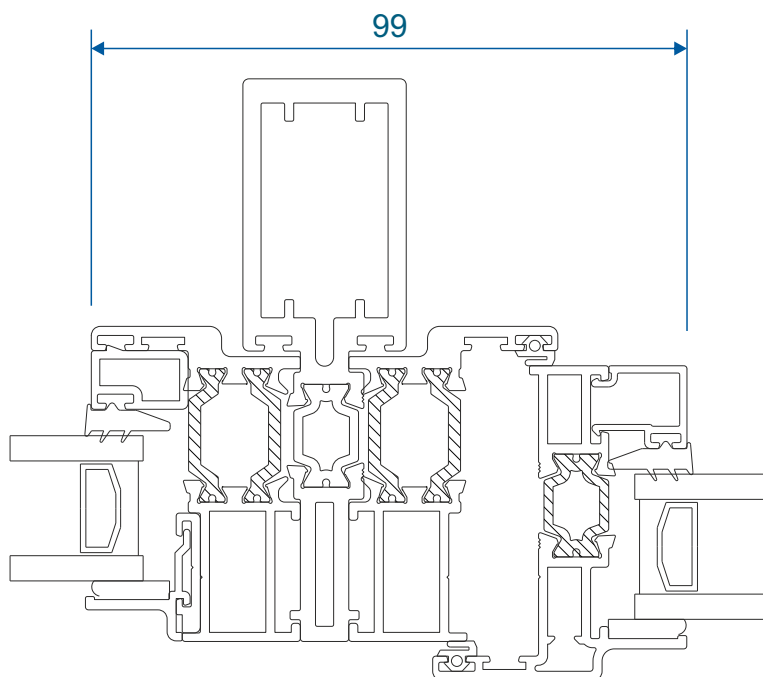

Fixed Next To An Opener

Opener Next To An Opener

Fixed & Openers With 32mm Head Extension

Fixed Frame With ETC056

Chelton Sash With ETC056

Heritage Sash With ETC056

Fixed & Openers With 20mm Head Extension

Fixed Frame With ETD056

Chelton Sash With ETD056

Heritage Sash With ETD056

Fixed & Openers With 42mm Head Extension

Fixed Frame With ETD058

77

Chelton Sash With ETD058

101

101

Heritage Sash With ETD058

98

98

Coupling Examples

Chelton Sash

Heritage Sash

Astragal Bars

19mm Flat In And Out

25mm Flat In And Out

41mm Flat In And Out

Main Office & Factory

Units 4-5, t: 01268 681612 (20 lines)
Charfleets Road, f: 01268 510058
Canvey Island, e: sales@duration.co.uk
Essex. SS8 0PQ w: www.duration.co.uk