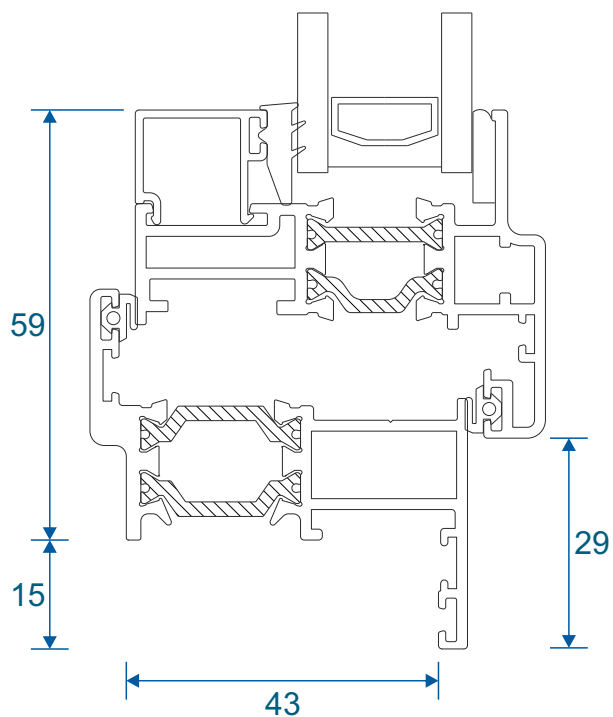

Odd Leg Frame With Opener

Chelton Sash