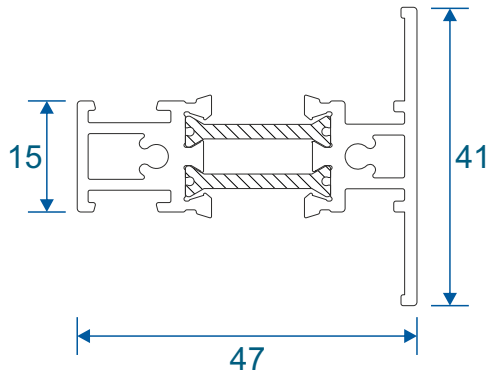

W20164 - Internal Bead

W20167 - Internal Bead

ZSB49 - External Bead

ZSB46 - Glazing Block

ZSB48 - Bead Carrier

ETC582 - 19mm Flat Astragal

ZSB246 - 25mm Flat Astragal

W20166 - 41mm Flat Astragal

Transoms & Mullions

W20030 - Dummy Transom / Mullion

For use in opening sash or dummy sash

W20031 - Transom / Mullion

Extensions

ETD056 - 20mm Add On For 47mm Sections

ETC058 - 32mm Head Extension

ETD058 - 42mm Head Extension

Corner Post

ETC047 - 47mm Corner Post

Couplers

W20482 - Coupling Drip Bar

W20051 - Universal Coupler

W20053 - 15mm Coupler

Cills

ETC451 - 85mm Cill