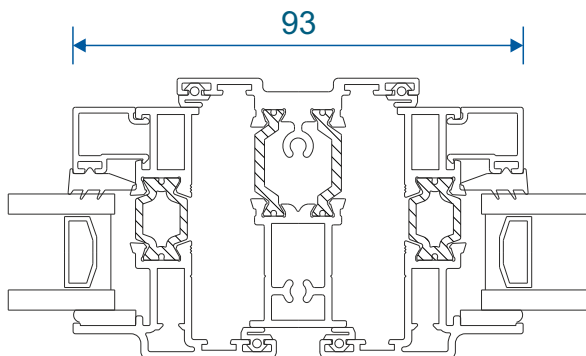

Chelton Sash Opener

Heritage Sash Opener

Transom & Mullion - Chelton Sash

Fixed Lite Next To Fixed Lite

Fixed Next To An Opener

Opener Next To An Opener

Transom & Mullion - Heritage Sash

Fixed Lite Next To Fixed Lite

Fixed Next To An Opener

Opener Next To An Opener

Fixed & Openers With 32mm Head Extension

Fixed Frame With ETC056

Chelton Sash With ETC056

Heritage Sash With ETC056

Fixed & Openers With 20mm Head Extension

Fixed Frame With ETD056

Chelton Sash With ETD056

Heritage Sash With ETD056

Fixed & Openers With 42mm Head Extension

Fixed Frame With ETD058

77

Chelton Sash With ETD058

101

101