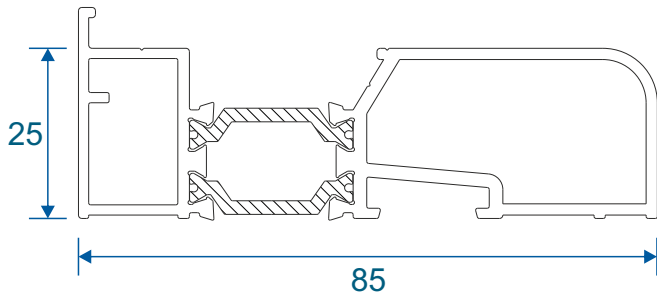

Corner Post

ETC047 - 47mm Corner Post

Couplers

W20482 - Coupling Drip Bar

W20051 - Universal Coupler

W20053 - 15mm Coupler

Cills

ETC451 - 85mm Cill

ETC457 - 150mm Cill

Cills

ETC458 - 190mm Cill

ETC479 - 225mm Cill

Fixed Frames

Equal Leg Frame

Odd Leg Frame

Equal Leg Frame For Curving