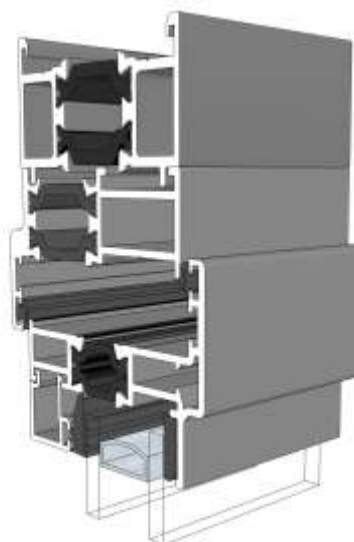

Heritage Sash With ETD056