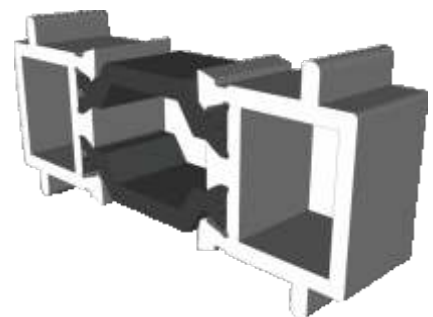

Corner Post

ETC047 - 47mm Corner Post

Couplers

W20482 - Coupling Drip Bar

W20051 - Universal Coupler

W20053 - 15mm Coupler

Cills

ETC451 - 85mm Cill

ETC457 - 150mm Cill

Cills

ETC458 - 190mm Cill

ETC479 - 225mm Cill

Fixed Frames

Equal Leg Frame

Odd Leg Frame

Equal Leg Frame For Curving