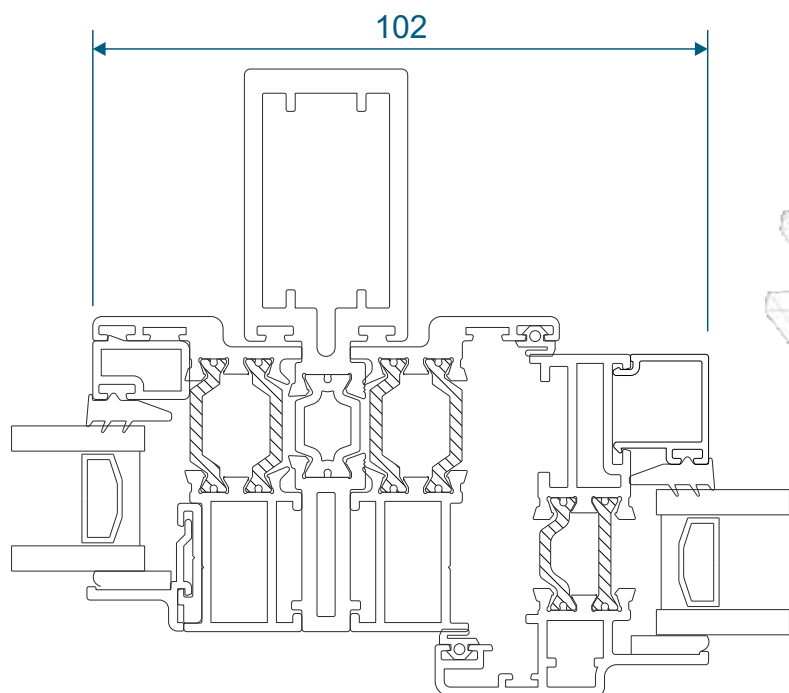

Fixed Frame

Chelton Sash

Heritage Sash

Coupling Examples

Chelton Sash

Heritage Sash

Astragal Bars

19mm Flat In And Out

25mm Flat In And Out

41mm Flat In And Out

Main Office & Factory

Units 4-5, t: 01268 681612 (20 lines)
Charfleets Road, f: 01268 510058
Canvey Island, e: sales@duration.co.uk
Essex. SS8 0PQ w: www.duration.co.uk