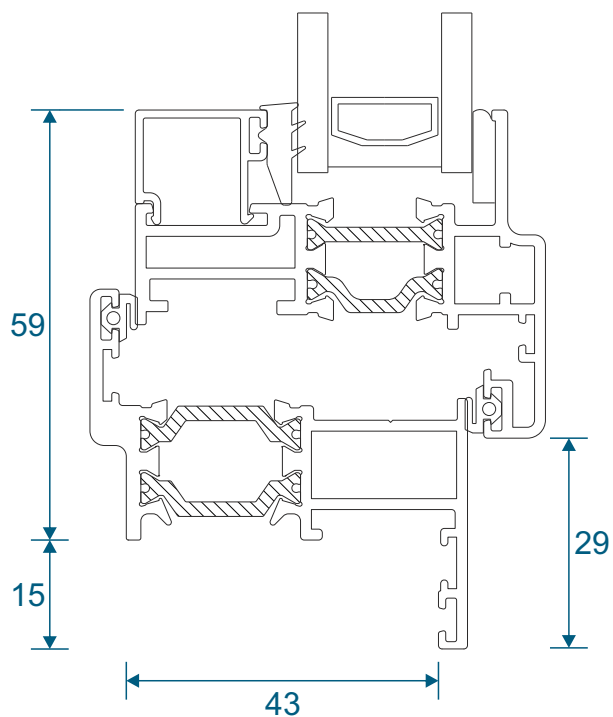

Odd Leg Frame With Opener

Chelton Sash