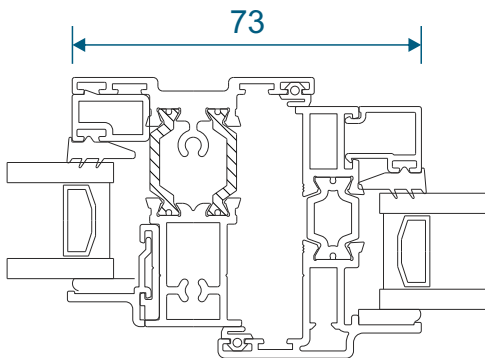

Fixed Lite Next To Fixed Lite

Fixed Next To An Opener

Opener Next To An Opener

Transom & Mullion - Heritage Sash

Fixed Lite Next To Fixed Lite

Fixed Next To An Opener

Opener Next To An Opener

Fixed & Openers With Head Extension

Fixed Frame

Chelton Sash

Heritage Sash

Coupling Examples

Chelton Sash

Heritage Sash

Astragal Bars

19mm Flat In And Out

25mm Flat In And Out

41mm Flat In And Out

Main Office & Factory

Units 4-5, t: 01268 681612 (20 lines)
Charfleets Road, f: 01268 510058
Canvey Island, e: sales@duration.co.uk
Essex. SS8 0PQ w: www.duration.co.uk