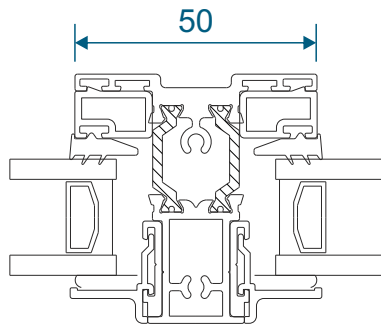

Transoms & Mullions

W20030 - Dummy Transom / Mullion

For use in opening sash or dummy sash

W20031 - Transom / Mullion

Extension & Corner Post

ETC058 - 32mm Head Extension

ETC047 - 47mm Corner Post

Couplers

Fixed Lite Next To Fixed Lite

Fixed Next To An Opener

Opener Next To An Opener

Transom & Mullion - Heritage Sash

Fixed Lite Next To Fixed Lite

Fixed Next To An Opener

Opener Next To An Opener

Fixed & Openers With Head Extension

Fixed Frame

Chelton Sash

Heritage Sash

Coupling Examples

Chelton Sash

Heritage Sash

Astragal Bars

19mm Flat In And Out