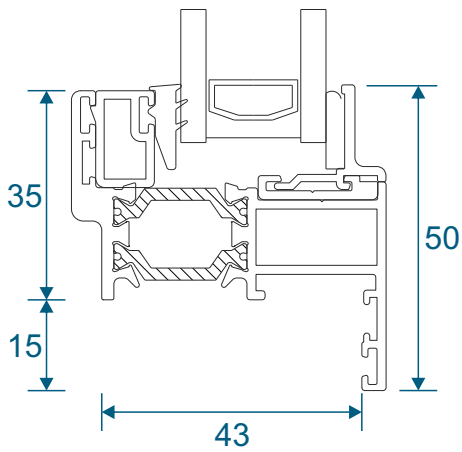

Transoms & Mullions

W20030 - Dummy Transom / Mullion

For use in opening sash or dummy sash

W20031 - Transom / Mullion

Extension & Corner Post

ETC058 - 32mm Head Extension

ETC047 - 47mm Corner Post

Couplers

ETC479 - 225mm Cill

Fixed Frames

Equal Leg Frame

Odd Leg Frame

Equal Leg Frame For Curving

Equal Leg Frame With Opener

Chelton Sash

Heritage Sash