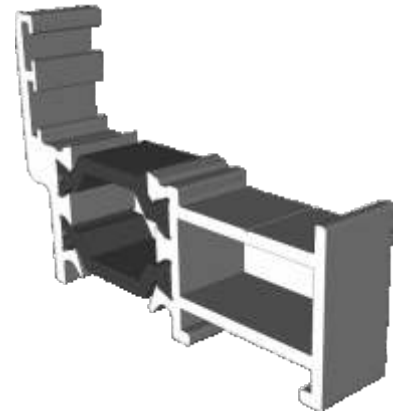

Outer Frames

W20010 - Equal Leg