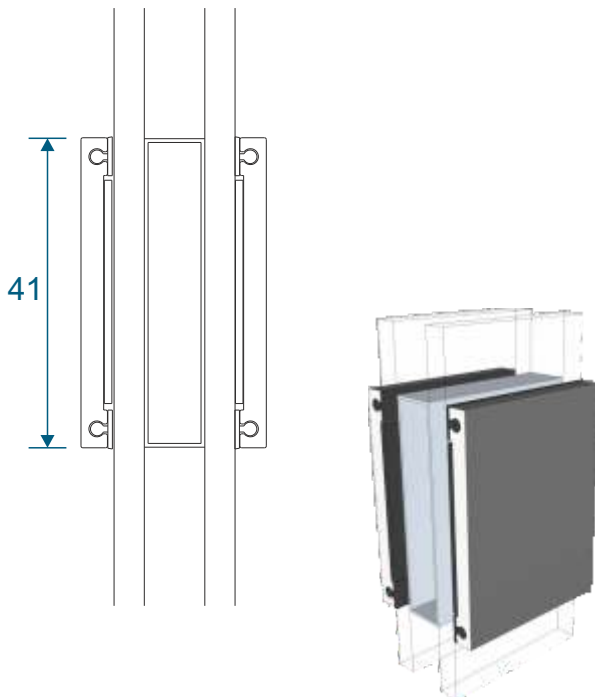

41mm Flat In And Out