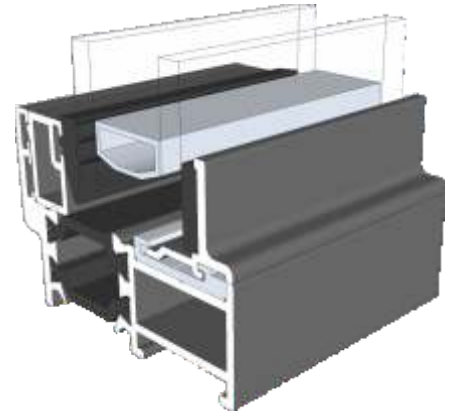

Fixed Frames

Equal Leg Frame