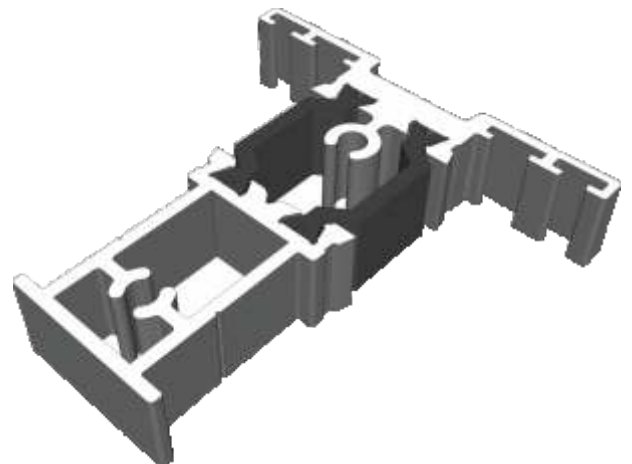

W20164 - Internal Bead

W20167 - Internal Bead

ZSB49 - External Bead

ZSB46 - Glazing Block

ZSB48 - Bead Carrier

ETC582 - 19mm Flat Astragal

W10165 - 25mm Flat Astragal

W10166 - 41mm Flat Astragal

Transoms & Mullions

W20030 - Dummy Transom / Mullion

For use in opening sash or dummy sash

W20031 - Transom / Mullion

Extension & Corner Post

ETC058 - 32mm Head Extension

ETC047 - 47mm Corner Post

Couplers