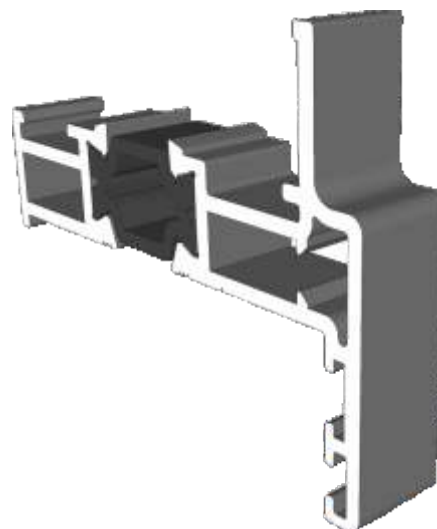

Sashes

W20020 - Heritage Sash