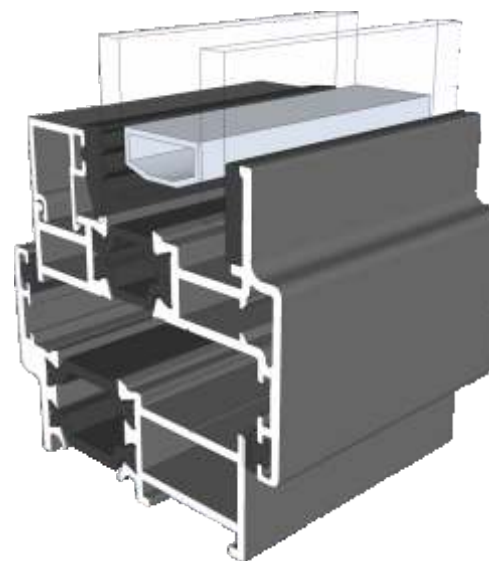

ETC479 - 225mm Cill

Fixed Frames

Equal Leg Frame

Odd Leg Frame

Equal Leg Frame For Curving

Equal Leg Frame With Opener

Chelton Sash

Heritage Sash