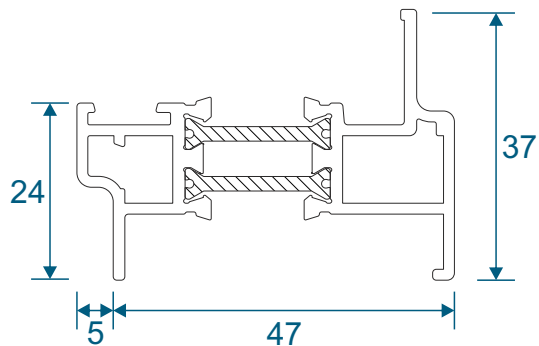

Heritage Stepped

Section Identification Guide

DURATION
WINDOWS

Contents

Outer Frames	3
Sashes	4
Beads & Astragal Bars	5
Transoms & Mullions	6
Extension & Corner Post	7
Couplers	8
Cills	9 - 10
Fixed Frames	11
Equal Leg	
Odd Leg	
Curved Frame	
Equal Leg Opener Frames	12
Opener With Chelton Sash	
Opener With Heritage	
Odd Leg Opener Frames	13
Opener With Chelton Sash	
Opener With Heritage	
With A Cill	14
Fixed Frame	
Opener With Chelton Sash	
Opener With Heritage Sash	
Transoms & Mullions (Chelton Sash)	15
Fixed Next To Fixed	
Fixed Next To Opener	
Opener Next To Opener	
Transoms & Mullions (Heritage Sash)	16
Fixed Next To Fixed	
Fixed Next To Opener	
Opener Next To Opener	
With Head Extension	17
Fixed	
Opener With Chelton Sash	
Opener With Heritage Sash	
With Universal Coupler	18
Fixed / Opener With Chelton Sash	
Fixed / Opener With Heritage Sash	
Astragal Bars	19

Outer Frames

W20010 - Equal Leg

W20013 - Odd Leg

W20012 - Equal Leg For Curved Products

Sashes

W20020 - Heritage Sash

W20023 - Chelton Sash

Beads & Astragal Bars

W20164 - Internal Bead

W20167 - Internal Bead

ZSB49 - External Bead

ZSB46 - Glazing Block

ZSB48 - Bead Carrier

ETC582 - 19mm Flat Astragal

W10165 - 25mm Flat Astragal

W10166 - 41mm Flat Astragal

Transoms & Mullions

W20030 - Dummy Transom / Mullion

For use in opening sash or dummy sash

W20031 - Transom / Mullion

Extension & Corner Post

ETC058 - 32mm Head Extension

ETC047 - 47mm Corner Post

Couplers