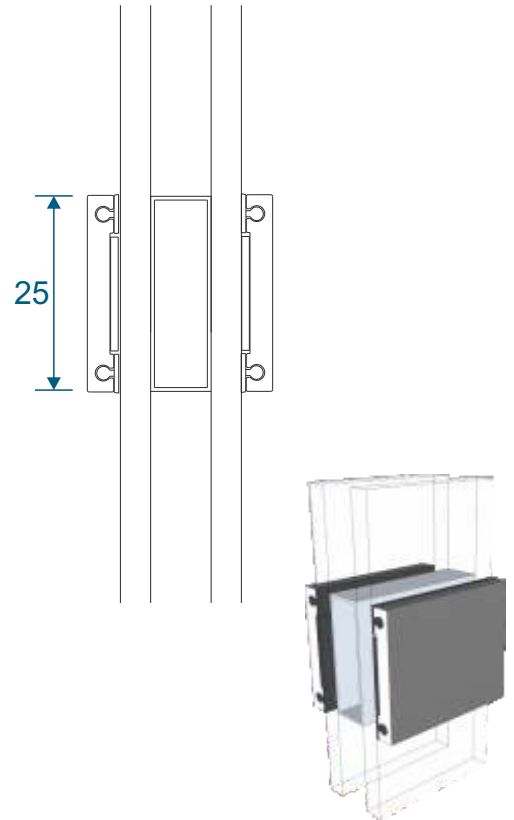

25mm Flat In And Out