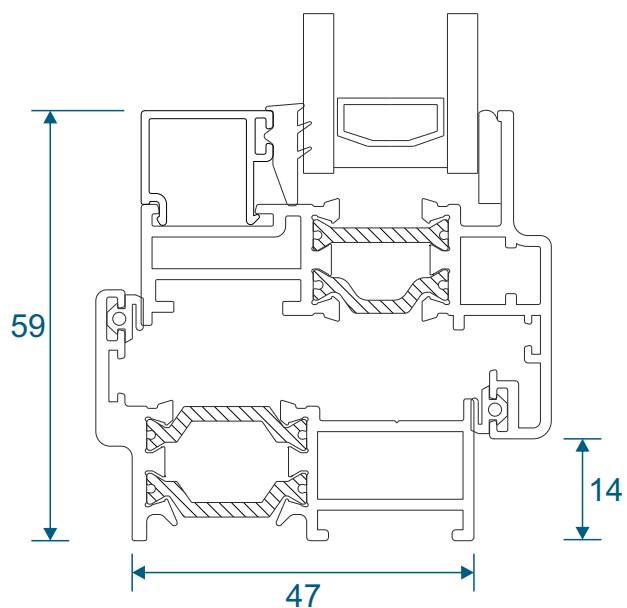

Transoms & Mullions

W20030 - Dummy Transom / Mullion

For use in opening sash or dummy sash

W20031 - Transom / Mullion

Extension & Corner Post

ETC058 - 32mm Head Extension

ETC047 - 47mm Corner Post

Couplers

W20482 - Coupling Drip Bar

W20051 - Universal Coupler

W20053 - 15mm Coupler

Cills

ETC451 - 85mm Cill

ETC457 - 150mm Cill

Cills

ETC458 - 190mm Cill

ETC479 - 225mm Cill

Fixed Frames

Equal Leg Frame

Odd Leg Frame

Equal Leg Frame For Curving

Equal Leg Frame With Opener

Chelton Sash

Heritage Sash