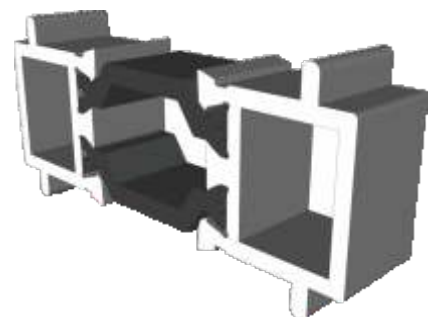

W20053 - 15mm Coupler