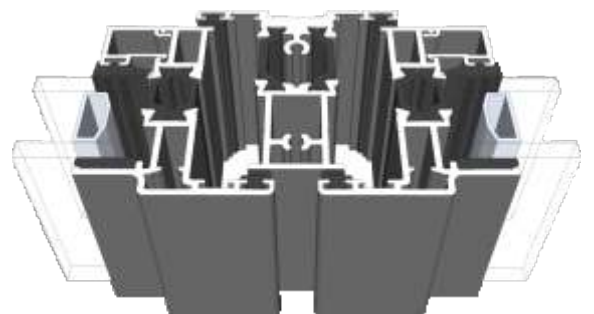

Fixed Lite Next To Fixed Lite

Fixed Next To An Opener

Opener Next To An Opener

Transom & Mullion - Heritage Sash

Fixed Lite Next To Fixed Lite

Fixed Next To An Opener

Opener Next To An Opener

Fixed & Openers With Head Extension