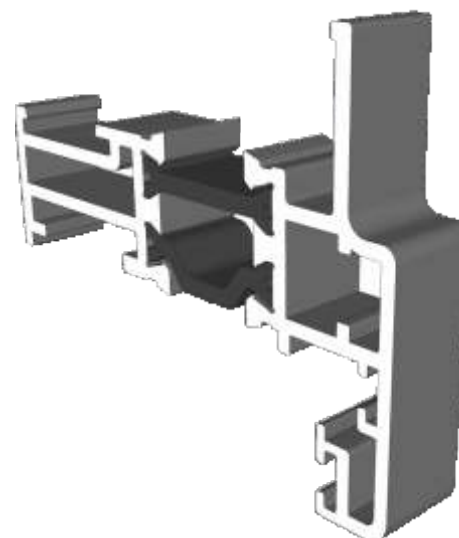

Outer Frames

W20010 - Equal Leg

W20013 - Odd Leg

W20012 - Equal Leg For Curved Products

Sashes

W20020 - Heritage Sash

W20023 - Chelton Sash

Beads & Astragal Bars

W20164 - Internal Bead

W20167 - Internal Bead

ZSB49 - External Bead

ZSB46 - Glazing Block

ZSB48 - Bead Carrier

ETC582 - 19mm Flat Astragal

W10165 - 25mm Flat Astragal

W10166 - 41mm Flat Astragal

Transoms & Mullions

W20030 - Dummy Transom / Mullion

For use in opening sash or dummy sash

W20031 - Transom / Mullion

Extension & Corner Post

ETC058 - 32mm Head Extension

ETC047 - 47mm Corner Post

Couplers