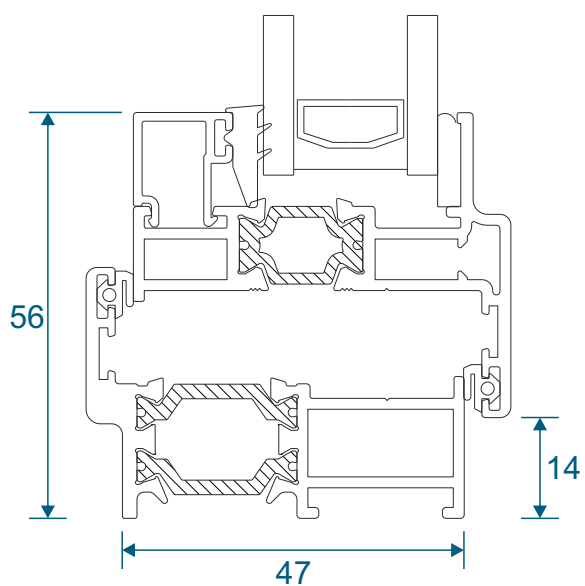

Transoms & Mullions

W20030 - Dummy Transom / Mullion

For use in opening sash or dummy sash

W20031 - Transom / Mullion

Extension & Corner Post

ETC058 - 32mm Head Extension

ETC047 - 47mm Corner Post

Couplers

W20482 - Coupling Drip Bar

W20051 - Universal Coupler

W20053 - 15mm Coupler

Cills

ETC451 - 85mm Cill

ETC457 - 150mm Cill

Cills

ETC458 - 190mm Cill

ETC479 - 225mm Cill

Fixed Frames

Equal Leg Frame

Odd Leg Frame

Equal Leg Frame For Curving

Equal Leg Frame With Opener

Chelton Sash

Heritage Sash