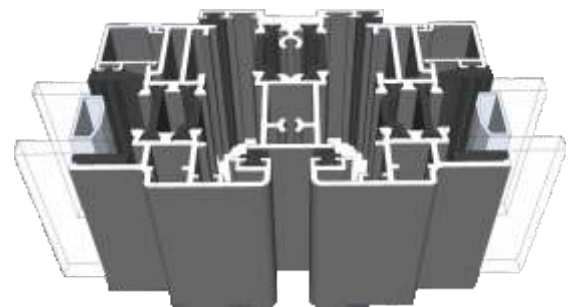

Odd Leg Frame With Opener

Chelton Sash

Heritage Sash

Fixed & Openers On Cills

Fixed Frame

Chelton Sash Opener

Heritage Sash Opener

Transom & Mullion - Chelton Sash

Fixed Lite Next To Fixed Lite

Fixed Next To An Opener

Opener Next To An Opener

Transom & Mullion - Heritage Sash

Fixed Lite Next To Fixed Lite

Fixed Next To An Opener

Opener Next To An Opener

Fixed & Openers With Head Extension