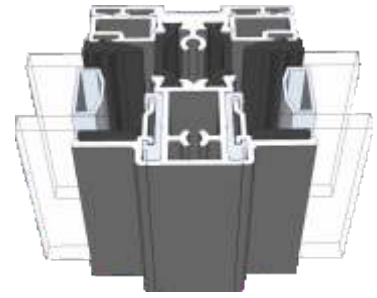

Odd Leg Frame With Opener

Chelton Sash

Heritage Sash

Fixed & Openers On Cills

Fixed Frame

Chelton Sash Opener

Heritage Sash Opener

Transom & Mullion - Chelton Sash

Fixed Lite Next To Fixed Lite

Fixed Next To An Opener

Opener Next To An Opener

Transom & Mullion - Heritage Sash

Fixed Lite Next To Fixed Lite

Fixed Next To An Opener

Opener Next To An Opener

Fixed & Openers With Head Extension