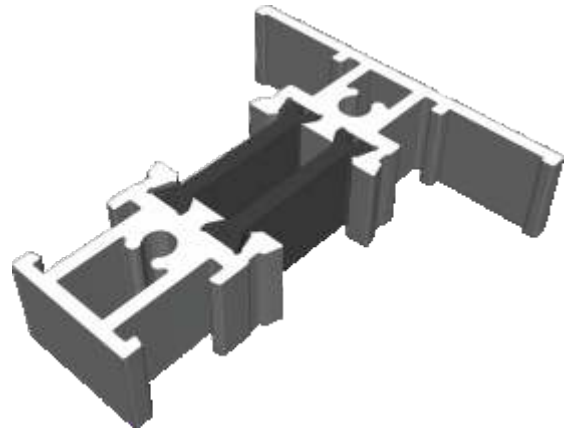

W20164 - Internal Bead

W20167 - Internal Bead

ZSB49 - External Bead

ZSB46 - Glazing Block

ZSB48 - Bead Carrier

ETC582 - 19mm Flat Astragal

W10165 - 25mm Flat Astragal

W10166 - 41mm Flat Astragal

Transoms & Mullions

W20030 - Dummy Transom / Mullion

For use in opening sash or dummy sash

W20031 - Transom / Mullion

Extension & Corner Post

ETC058 - 32mm Head Extension

ETC047 - 47mm Corner Post

Couplers