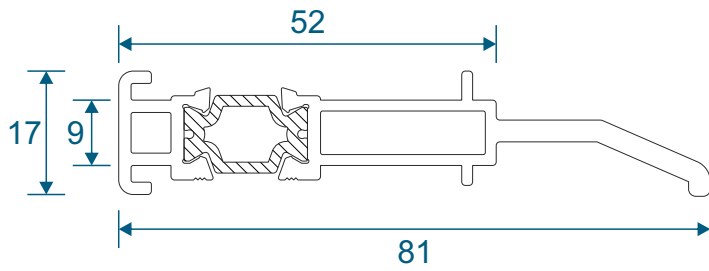

Transoms & Mullions

W20030 - Dummy Transom / Mullion

For use in opening sash or dummy sash

W20031 - Transom / Mullion

Extension & Corner Post

ETC058 - 32mm Head Extension

ETC047 - 47mm Corner Post

Couplers

W20482 - Coupling Drip Bar

W20051 - Universal Coupler

W20053 - 15mm Coupler

Cills

ETC451 - 85mm Cill

ETC457 - 150mm Cill

Cills

ETC458 - 190mm Cill