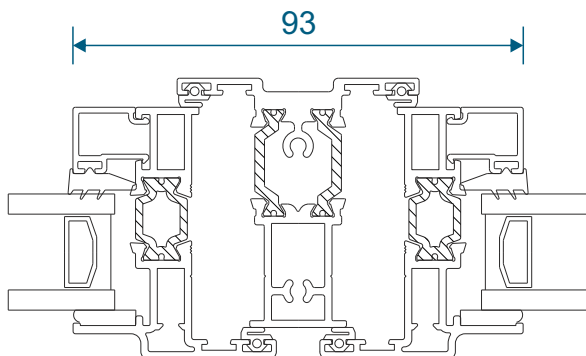

Odd Leg Frame With Opener

Chelton Sash

Heritage Sash

Fixed & Openers On Cills

Fixed Frame

Chelton Sash Opener

Heritage Sash Opener

Transom & Mullion - Chelton Sash

Fixed Lite Next To Fixed Lite

Fixed Next To An Opener

Opener Next To An Opener

Transom & Mullion - Heritage Sash

Fixed Lite Next To Fixed Lite

Fixed Next To An Opener

Opener Next To An Opener

Fixed & Openers With Head Extension

Fixed Frame

Chelton Sash

Heritage Sash

Coupling Examples

Chelton Sash

Heritage Sash

Astragal Bars

19mm Flat In And Out

25mm Flat In And Out

41mm Flat In And Out

Main Office & Factory

Units 4-5, t: 01268 681612 (20 lines)
Charfleets Road, f: 01268 510058
Canvey Island, e: sales@duration.co.uk
Essex. SS8 0PQ w: www.duration.co.uk