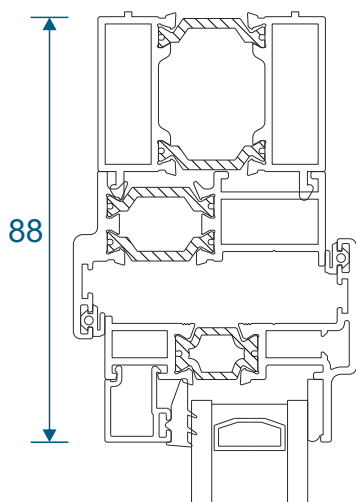

Fixed Lite Next To Fixed Lite

Fixed Next To An Opener

Opener Next To An Opener

Transom & Mullion - Heritage Sash

Fixed Lite Next To Fixed Lite

Fixed Next To An Opener

Opener Next To An Opener

Fixed & Openers With Head Extension

Fixed Frame

Chelton Sash

Heritage Sash

Coupling Examples

Chelton Sash

Heritage Sash

Astragal Bars

19mm Flat In And Out

25mm Flat In And Out

41mm Flat In And Out

Main Office & Factory

Units 4-5, t: 01268 681612 (20 lines)
Charfleets Road, f: 01268 510058
Canvey Island, e: sales@duration.co.uk
Essex. SS8 0PQ w: www.duration.co.uk