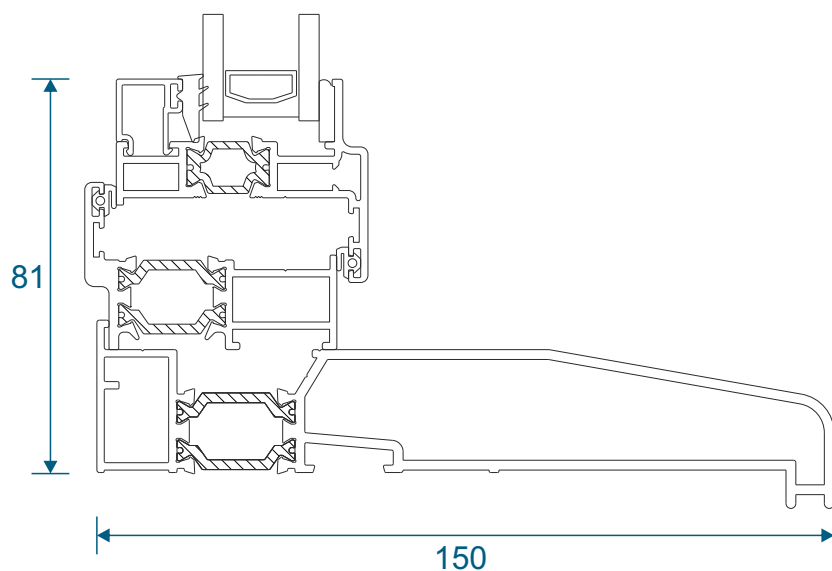

Odd Leg Frame With Opener

Chelton Sash

Heritage Sash

Fixed & Openers On Cills

Fixed Frame

Chelton Sash Opener

Heritage Sash Opener

Transom & Mullion - Chelton Sash

25mm Flat In And Out

41mm Flat In And Out

Main Office & Factory

Units 4-5, t: 01268 681612 (20 lines)
Charfleets Road, f: 01268 510058
Canvey Island, e: sales@duration.co.uk
Essex. SS8 0PQ w: www.duration.co.uk