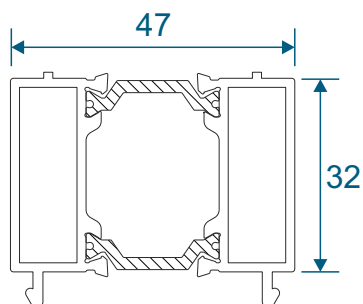

Transoms & Mullions

W20030 - Dummy Transom / Mullion

For use in opening sash or dummy sash

W20031 - Transom / Mullion

Extension & Corner Post

ETC058 - 32mm Head Extension

ETC047 - 47mm Corner Post

Couplers

W20482 - Coupling Drip Bar

W20051 - Universal Coupler

W20053 - 15mm Coupler

Cills

ETC451 - 85mm Cill

ETC457 - 150mm Cill

Cills

ETC458 - 190mm Cill