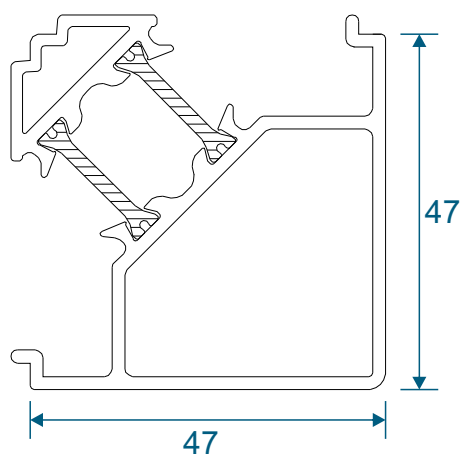

Transoms & Mullions

W20030 - Dummy Transom / Mullion

For use in opening sash or dummy sash

W20031 - Transom / Mullion

Extension & Corner Post

ETC058 - 32mm Head Extension

ETC047 - 47mm Corner Post

Couplers

W20482 - Coupling Drip Bar

W20051 - Universal Coupler

W20053 - 15mm Coupler

Cills

ETC451 - 85mm Cill

ETC457 - 150mm Cill

Cills

ETC458 - 190mm Cill