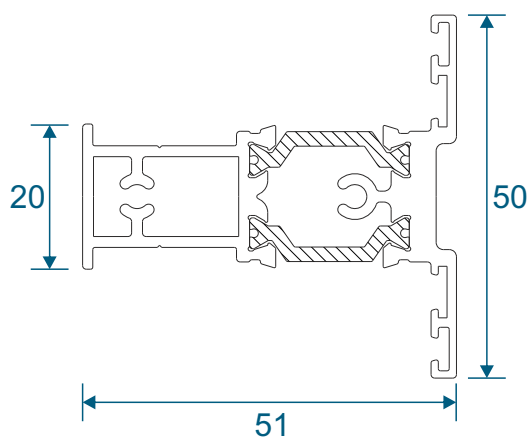

W20164 - Internal Bead

W20167 - Internal Bead

ZSB49 - External Bead

ZSB46 - Glazing Block

ZSB48 - Bead Carrier

ETC582 - 19mm Flat Astragal

W10165 - 25mm Flat Astragal

W10166 - 41mm Flat Astragal

Transoms & Mullions

W20030 - Dummy Transom / Mullion

For use in opening sash or dummy sash

W20031 - Transom / Mullion

Extension & Corner Post

ETC058 - 32mm Head Extension

ETC047 - 47mm Corner Post

Couplers