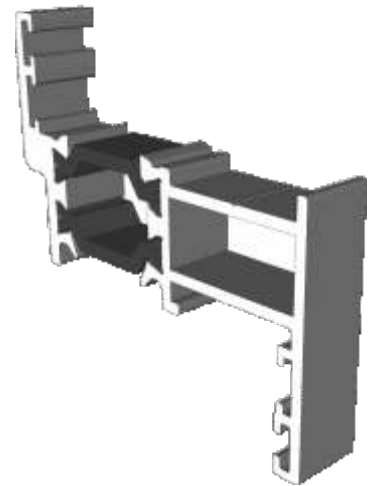

W20013 - Odd Leg

W20012 - Equal Leg For Curved Products