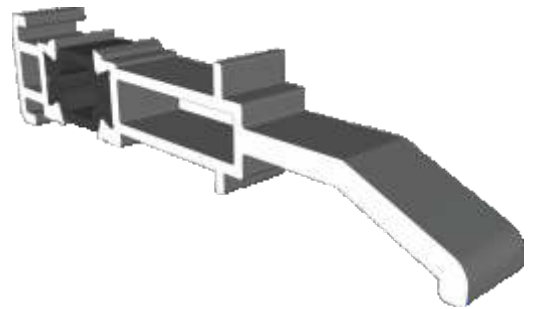

Transoms & Mullions

W20030 - Dummy Transom / Mullion

For use in opening sash or dummy sash

W20031 - Transom / Mullion

Extension & Corner Post

ETC058 - 32mm Head Extension

ETC047 - 47mm Corner Post

Couplers

W20482 - Coupling Drip Bar

W20051 - Universal Coupler

W20053 - 15mm Coupler

Cills

ETC451 - 85mm Cill

ETC457 - 150mm Cill

Cills

ETC458 - 190mm Cill