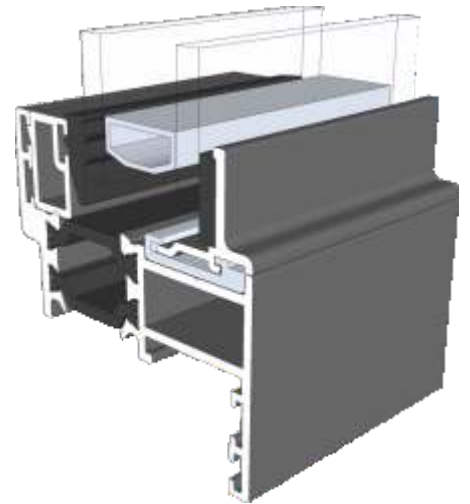

ETC479 - 225mm Cill

Fixed Frames

Equal Leg Frame

Odd Leg Frame

Equal Leg Frame For Curving

Equal Leg Frame With Opener

Chelton Sash

Heritage Sash