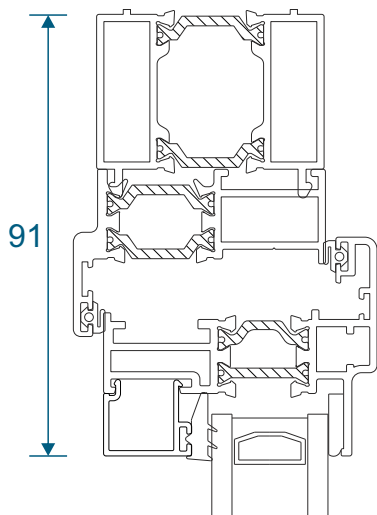

Fixed Lite Next To Fixed Lite

Fixed Next To An Opener

Opener Next To An Opener

Transom & Mullion - Heritage Sash

Fixed Lite Next To Fixed Lite

Fixed Next To An Opener

Opener Next To An Opener

Fixed & Openers With Head Extension

Fixed Frame

Chelton Sash

Heritage Sash

Coupling Examples

Chelton Sash

Heritage Sash

Astragal Bars

19mm Flat In And Out

25mm Flat In And Out

41mm Flat In And Out

Main Office & Factory

Units 4-5, t: 01268 681612 (20 lines)
Charfleets Road, f: 01268 510058
Canvey Island, e: sales@duration.co.uk
Essex. SS8 0PQ w: www.duration.co.uk