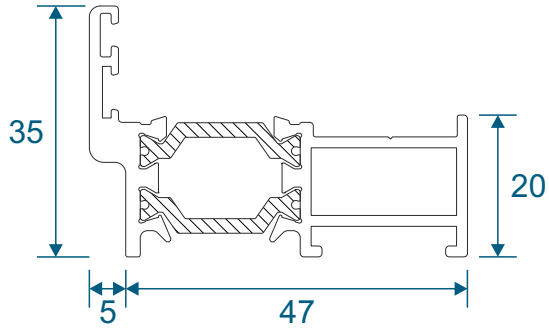

Outer Frames

W20010 - Equal Leg