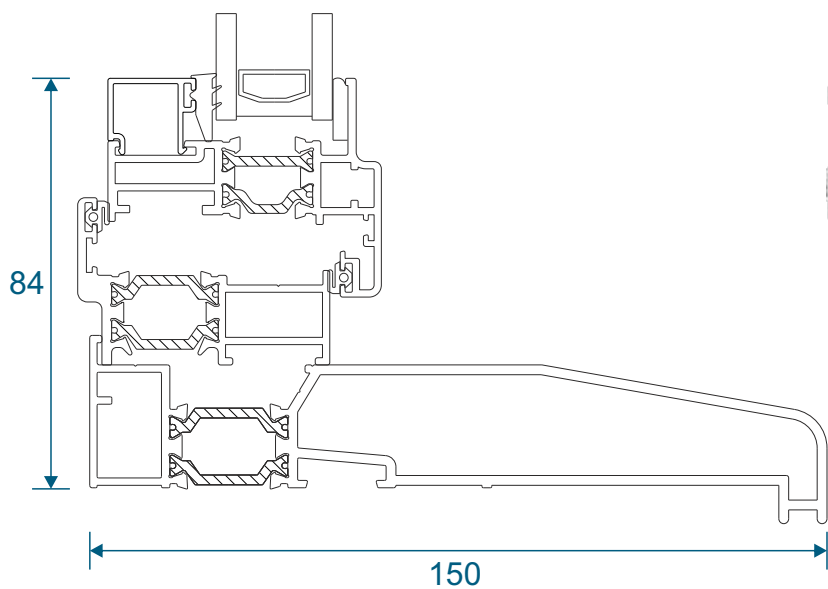

Odd Leg Frame With Opener

Chelton Sash

Heritage Sash

Fixed & Openers On Cills

Fixed Frame

Chelton Sash Opener

Heritage Sash Opener

Transom & Mullion - Chelton Sash

Fixed Lite Next To Fixed Lite

Fixed Next To An Opener

Opener Next To An Opener

Transom & Mullion - Heritage Sash

Fixed Lite Next To Fixed Lite

Fixed Next To An Opener

Opener Next To An Opener

Fixed & Openers With Head Extension

25mm Flat In And Out

41mm Flat In And Out

Main Office & Factory

Units 4-5, t: 01268 681612 (20 lines)
Charfleets Road, f: 01268 510058
Canvey Island, e: sales@duration.co.uk
Essex. SS8 0PQ w: www.duration.co.uk