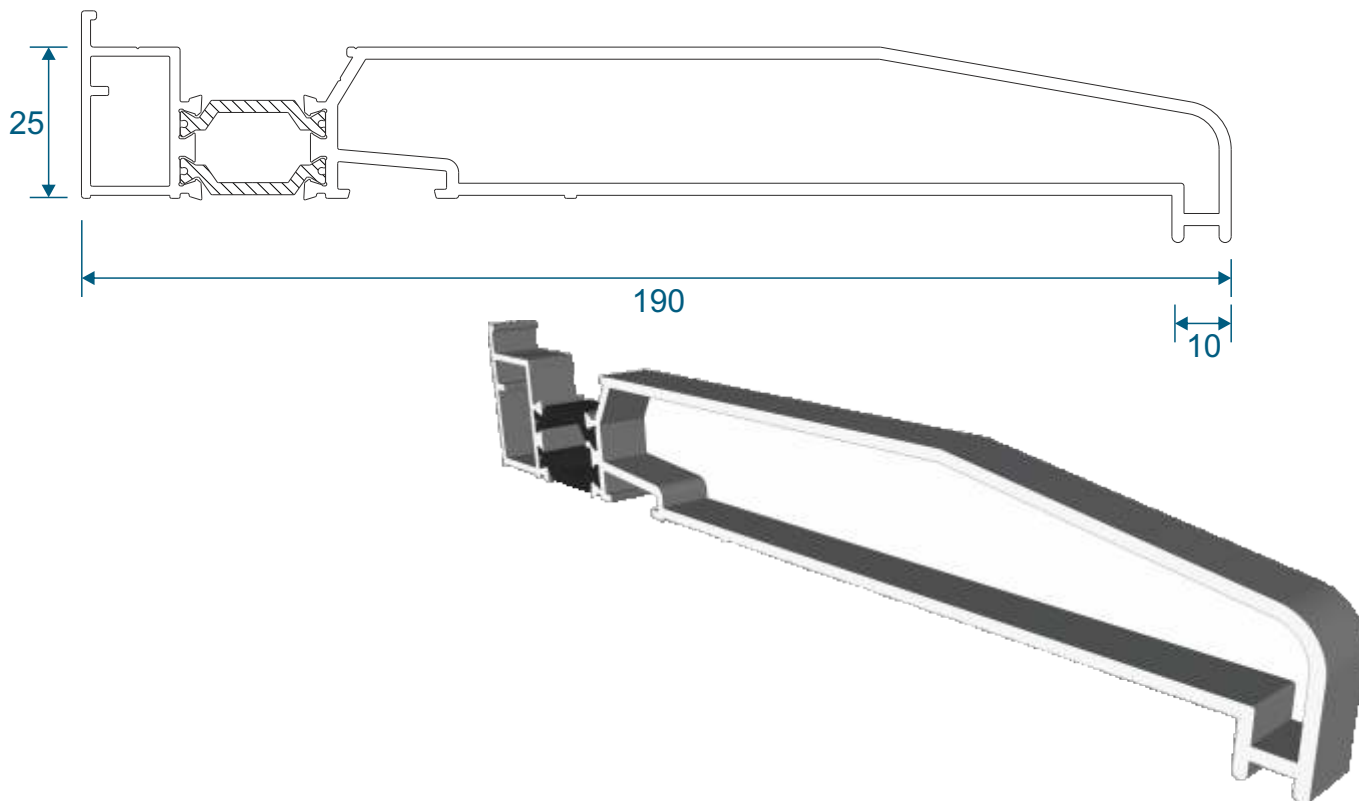

W20482 - Coupling Drip Bar

W20051 - Universal Coupler

W20053 - 15mm Coupler

Cills

ETC451 - 85mm Cill

ETC457 - 150mm Cill

Cills

ETC458 - 190mm Cill