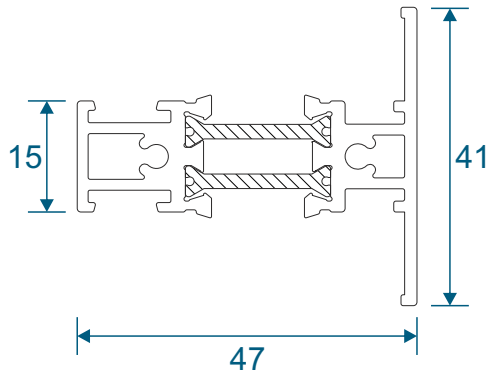

W20164 - Internal Bead

W20167 - Internal Bead

ZSB49 - External Bead

ZSB46 - Glazing Block

ZSB48 - Bead Carrier

ETC582 - 19mm Flat Astragal

W10165 - 25mm Flat Astragal

W10166 - 41mm Flat Astragal

Transoms & Mullions

W20030 - Dummy Transom / Mullion

For use in opening sash or dummy sash

W20031 - Transom / Mullion

Extension & Corner Post

ETC058 - 32mm Head Extension

ETC047 - 47mm Corner Post

Couplers