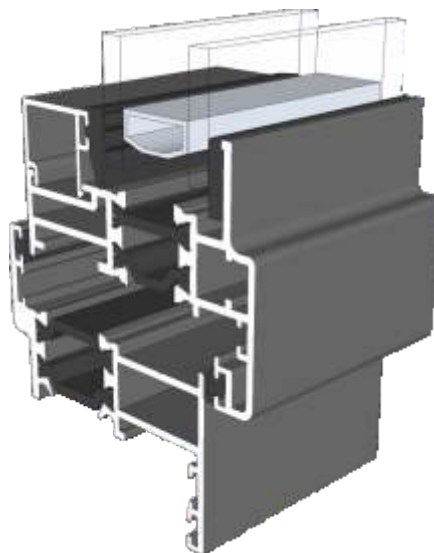

Odd Leg Frame With Opener

Chelton Sash