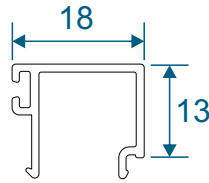

Outer Frames

W20010 - Equal Leg

W20013 - Odd Leg

W20012 - Equal Leg For Curved Products

Sashes

W20020 - Heritage Sash

W20023 - Chelton Sash

Beads & Astragal Bars

W20164 - Internal Bead

W20167 - Internal Bead

ZSB49 - External Bead

ZSB46 - Glazing Block

ZSB48 - Bead Carrier

ETC582 - 19mm Flat Astragal

W10165 - 25mm Flat Astragal

W10166 - 41mm Flat Astragal