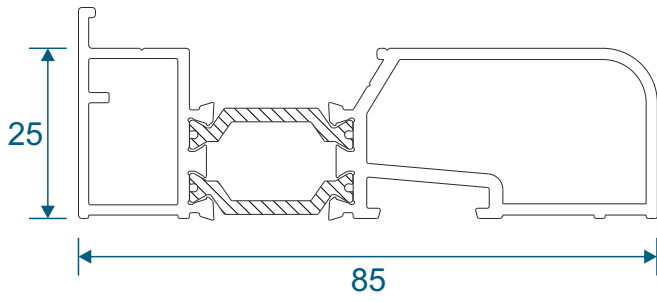

W20482 - Coupling Drip Bar

W20051 - Universal Coupler

W20053 - 15mm Coupler

Cills

ETC451 - 85mm Cill

ETC457 - 150mm Cill

Cills

ETC458 - 190mm Cill