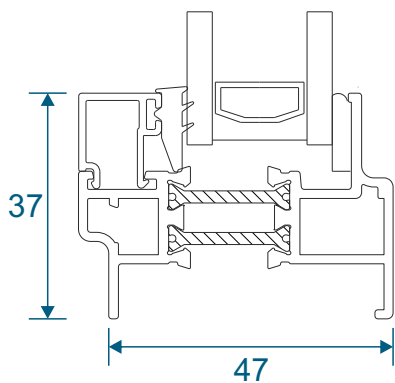

Transoms & Mullions

W20030 - Dummy Transom / Mullion

For use in opening sash or dummy sash

W20031 - Transom / Mullion

Extension & Corner Post

ETC058 - 32mm Head Extension

ETC047 - 47mm Corner Post

Couplers

W20482 - Coupling Drip Bar

W20051 - Universal Coupler

W20053 - 15mm Coupler

Cills

ETC451 - 85mm Cill

ETC457 - 150mm Cill

Cills

ETC458 - 190mm Cill

ETC479 - 225mm Cill

Fixed Frames

Equal Leg Frame

Odd Leg Frame

Equal Leg Frame For Curving

Equal Leg Frame With Opener

Chelton Sash

Heritage Sash