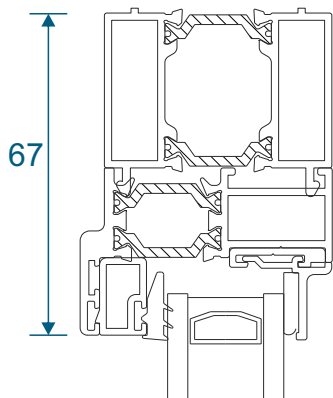

Fixed Lite Next To Fixed Lite

Fixed Next To An Opener

Opener Next To An Opener

Transom & Mullion - Heritage Sash

Fixed Lite Next To Fixed Lite

Fixed Next To An Opener

Opener Next To An Opener

Fixed & Openers With Head Extension

Fixed Frame

Chelton Sash

Heritage Sash

Coupling Examples

Chelton Sash

Heritage Sash

Astragal Bars

19mm Flat In And Out

25mm Flat In And Out

41mm Flat In And Out

Main Office & Factory

Units 4-5, t: 01268 681612 (20 lines)
Charfleets Road, f: 01268 510058
Canvey Island, e: sales@duration.co.uk
Essex. SS8 0PQ w: www.duration.co.uk