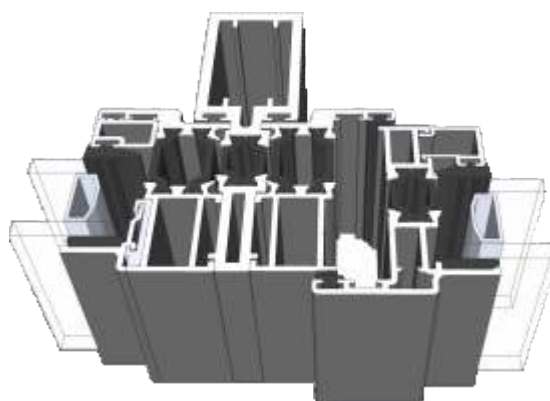

Fixed Frame

Chelton Sash

Heritage Sash

Coupling Examples

Chelton Sash

Heritage Sash

Astragal Bars

19mm Flat In And Out