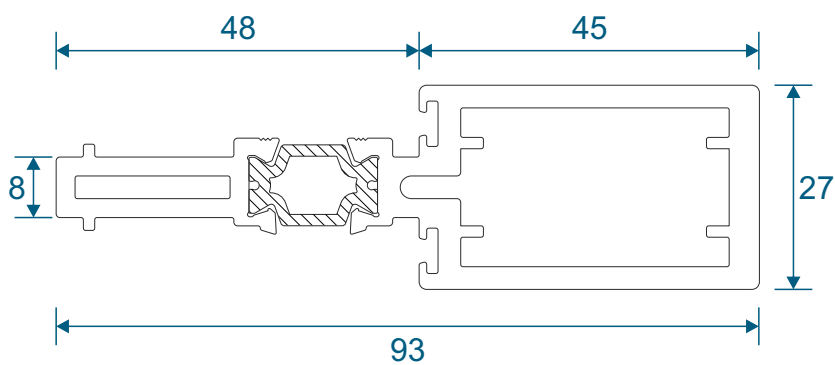

Transoms & Mullions

W20030 - Dummy Transom / Mullion

For use in opening sash or dummy sash

W20031 - Transom / Mullion

Extension & Corner Post

ETC058 - 32mm Head Extension

ETC047 - 47mm Corner Post

Couplers

W20482 - Coupling Drip Bar

W20051 - Universal Coupler

W20053 - 15mm Coupler

Cills

ETC451 - 85mm Cill

ETC457 - 150mm Cill

Cills

ETC458 - 190mm Cill