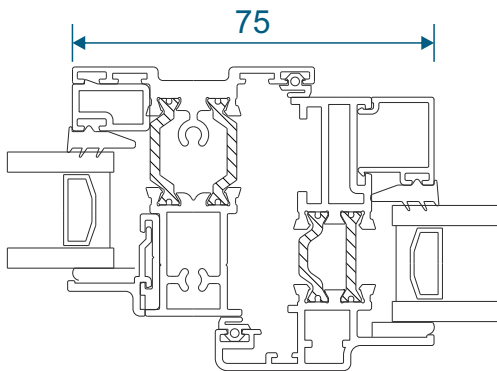

Odd Leg Frame With Opener

Chelton Sash

Heritage Sash

Fixed & Openers On Cills

Fixed Frame

Chelton Sash Opener

Heritage Sash Opener

Transom & Mullion - Chelton Sash

Fixed Lite Next To Fixed Lite

Fixed Next To An Opener

Opener Next To An Opener

Transom & Mullion - Heritage Sash

Fixed Lite Next To Fixed Lite

Fixed Next To An Opener

Opener Next To An Opener

Fixed & Openers With Head Extension

Fixed Frame

Chelton Sash

Heritage Sash

Coupling Examples

Chelton Sash

Heritage Sash

Astragal Bars

19mm Flat In And Out

25mm Flat In And Out

41mm Flat In And Out

Main Office & Factory

Units 4-5, t: 01268 681612 (20 lines)
Charfleets Road, f: 01268 510058
Canvey Island, e: sales@duration.co.uk
Essex. SS8 0PQ w: www.duration.co.uk