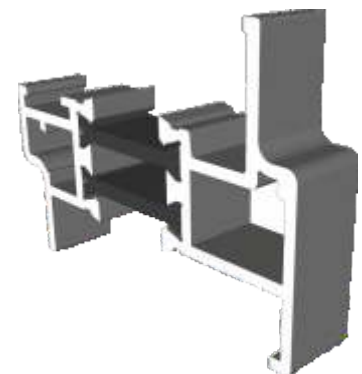

Outer Frames

W20010 - Equal Leg

W20013 - Odd Leg

W20012 - Equal Leg For Curved Products

Sashes

W20020 - Heritage Sash

W20023 - Chelton Sash

Beads & Astragal Bars