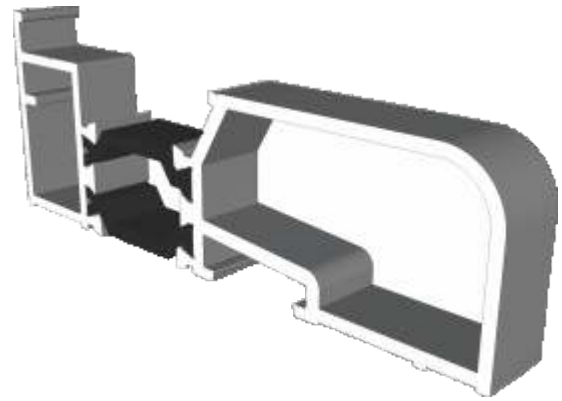

W20482 - Coupling Drip Bar

W20051 - Universal Coupler

W20053 - 15mm Coupler

Cills

ETC451 - 85mm Cill

ETC457 - 150mm Cill

Cills

ETC458 - 190mm Cill