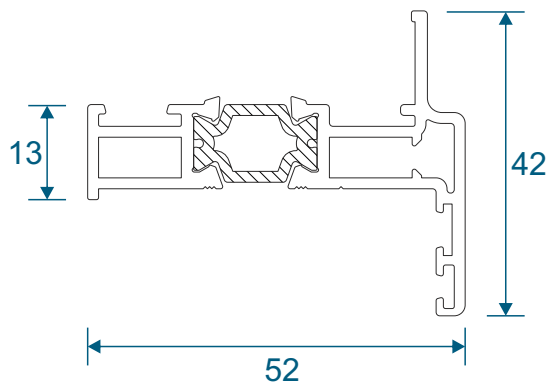

Heritage Stepped

Section Identification Guide

DURATION
WINDOWS

Contents

Outer Frames	3
Sashes	4
Beads & Astragal Bars	5
Transoms & Mullions	6
Extension & Corner Post	7
Couplers	8
Cills	9 - 10
Fixed Frames	11
Equal Leg	
Odd Leg	
Curved Frame	
Equal Leg Opener Frames	12
Opener With Chelton Sash	
Opener With Heritage	
Odd Leg Opener Frames	13
Opener With Chelton Sash	
Opener With Heritage	
With A Cill	14
Fixed Frame	
Opener With Chelton Sash	
Opener With Heritage Sash	
Transoms & Mullions (Chelton Sash)	15
Fixed Next To Fixed	
Fixed Next To Opener	
Opener Next To Opener	
Transoms & Mullions (Heritage Sash)	16
Fixed Next To Fixed	
Fixed Next To Opener	
Opener Next To Opener	
With Head Extension	17
Fixed	
Opener With Chelton Sash	
Opener With Heritage Sash	
With Universal Coupler	18
Fixed / Opener With Chelton Sash	
Fixed / Opener With Heritage Sash	
Astragal Bars	19

Outer Frames

W20010 - Equal Leg

W20013 - Odd Leg

W20012 - Equal Leg For Curved Products

Sashes

W20020 - Heritage Sash

W20023 - Chelton Sash

Beads & Astragal Bars

W20164 - Internal Bead

W20167 - Internal Bead

ZSB49 - External Bead

ZSB46 - Glazing Block

ZSB48 - Bead Carrier

ETC582 - 19mm Flat Astragal

W10165 - 25mm Flat Astragal

W10166 - 41mm Flat Astragal

Transoms & Mullions

W20030 - Dummy Transom / Mullion

For use in opening sash or dummy sash

W20031 - Transom / Mullion

Extension & Corner Post

ETC058 - 32mm Head Extension

ETC047 - 47mm Corner Post

Couplers