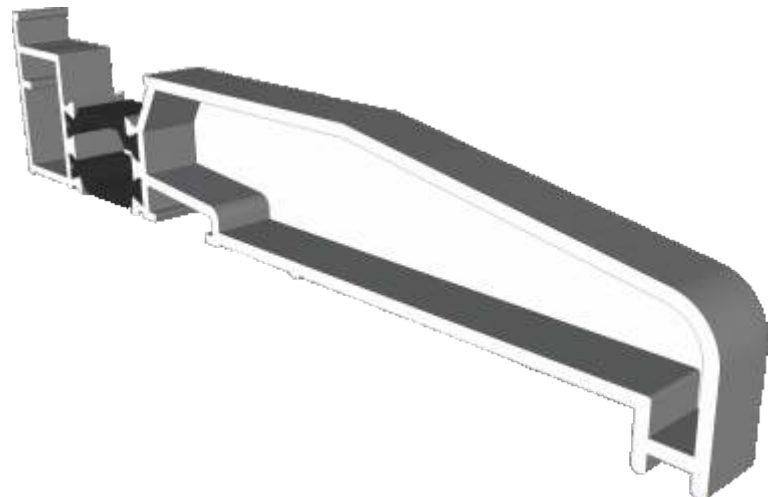

W20482 - Coupling Drip Bar

W20051 - Universal Coupler

W20053 - 15mm Coupler

Cills

ETC451 - 85mm Cill

ETC457 - 150mm Cill

Cills

ETC458 - 190mm Cill

ETC479 - 225mm Cill

Fixed Frames

Equal Leg Frame

Odd Leg Frame

Equal Leg Frame For Curving

Equal Leg Frame With Opener

Chelton Sash

Heritage Sash