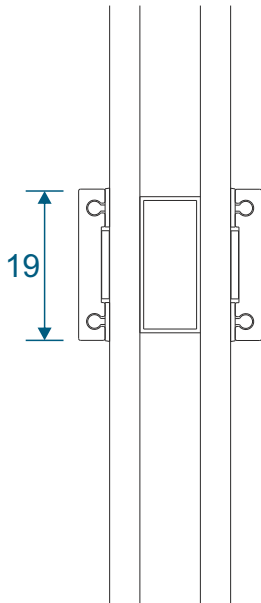

Heritage Stepped

Section Identification Guide

DURATION
WINDOWS

Contents

Outer Frames	3
Sashes	4
Beads & Astragal Bars	5
Transoms & Mullions	6
Extension & Corner Post	7
Couplers	8
Cills	9 - 10
Fixed Frames	11
Equal Leg	
Odd Leg	
Curved Frame	
Equal Leg Opener Frames	12
Opener With Chelton Sash	
Opener With Heritage	
Odd Leg Opener Frames	13
Opener With Chelton Sash	
Opener With Heritage	
With A Cill	14
Fixed Frame	
Opener With Chelton Sash	
Opener With Heritage Sash	
Transoms & Mullions (Chelton Sash)	15
Fixed Next To Fixed	
Fixed Next To Opener	
Opener Next To Opener	
Transoms & Mullions (Heritage Sash)	16
Fixed Next To Fixed	
Fixed Next To Opener	
Opener Next To Opener	
With Head Extension	17
Fixed	
Opener With Chelton Sash	
Opener With Heritage Sash	
With Universal Coupler	18
Fixed / Opener With Chelton Sash	
Fixed / Opener With Heritage Sash	
Astragal Bars	19

Odd Leg Frame With Opener

Chelton Sash

Heritage Sash

Fixed & Openers On Cills

Fixed Frame

Chelton Sash Opener

Heritage Sash Opener

Transom & Mullion - Chelton Sash

Fixed Lite Next To Fixed Lite

Fixed Next To An Opener

Opener Next To An Opener

Transom & Mullion - Heritage Sash

Fixed Lite Next To Fixed Lite

Fixed Next To An Opener

Opener Next To An Opener

Fixed & Openers With Head Extension

Fixed Frame

Chelton Sash

Heritage Sash

Coupling Examples

Chelton Sash

Heritage Sash

Astragal Bars

19mm Flat In And Out