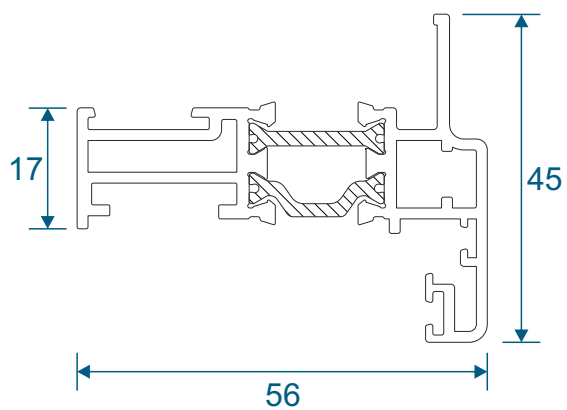

Heritage Stepped

Section Identification Guide

DURATION
WINDOWS

Contents

Outer Frames	3
Sashes	4
Beads & Astragal Bars	5
Transoms & Mullions	6
Extension & Corner Post	7
Couplers	8
Cills	9 - 10
Fixed Frames	11
Equal Leg	
Odd Leg	
Curved Frame	
Equal Leg Opener Frames	12
Opener With Chelton Sash	
Opener With Heritage	
Odd Leg Opener Frames	13
Opener With Chelton Sash	
Opener With Heritage	
With A Cill	14
Fixed Frame	
Opener With Chelton Sash	
Opener With Heritage Sash	
Transoms & Mullions (Chelton Sash)	15
Fixed Next To Fixed	
Fixed Next To Opener	
Opener Next To Opener	
Transoms & Mullions (Heritage Sash)	16
Fixed Next To Fixed	
Fixed Next To Opener	
Opener Next To Opener	
With Head Extension	17
Fixed	
Opener With Chelton Sash	
Opener With Heritage Sash	
With Universal Coupler	18
Fixed / Opener With Chelton Sash	
Fixed / Opener With Heritage Sash	
Astragal Bars	19

Outer Frames

W20010 - Equal Leg

W20013 - Odd Leg

W20012 - Equal Leg For Curved Products

Sashes

W20020 - Heritage Sash

W20023 - Chelton Sash

Beads & Astragal Bars

Transoms & Mullions

W20030 - Dummy Transom / Mullion

For use in opening sash or dummy sash

W20031 - Transom / Mullion

Extension & Corner Post

ETC058 - 32mm Head Extension

ETC047 - 47mm Corner Post

Couplers