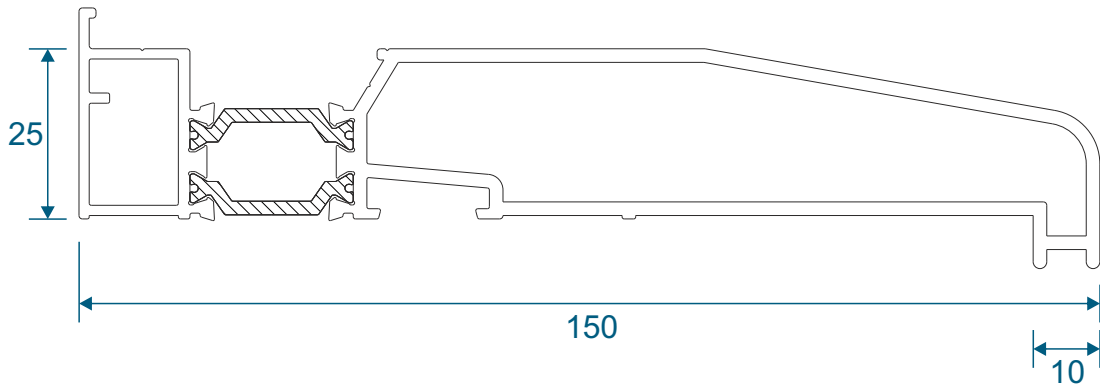

Transoms & Mullions

W20030 - Dummy Transom / Mullion

For use in opening sash or dummy sash

W20031 - Transom / Mullion

Extension & Corner Post

ETC058 - 32mm Head Extension

ETC047 - 47mm Corner Post

Couplers

W20482 - Coupling Drip Bar

W20051 - Universal Coupler

W20053 - 15mm Coupler

Cills

ETC451 - 85mm Cill

ETC457 - 150mm Cill

Cills

ETC458 - 190mm Cill

ETC479 - 225mm Cill

Fixed Frames

Equal Leg Frame

Odd Leg Frame

Equal Leg Frame For Curving

Equal Leg Frame With Opener

Chelton Sash

Heritage Sash