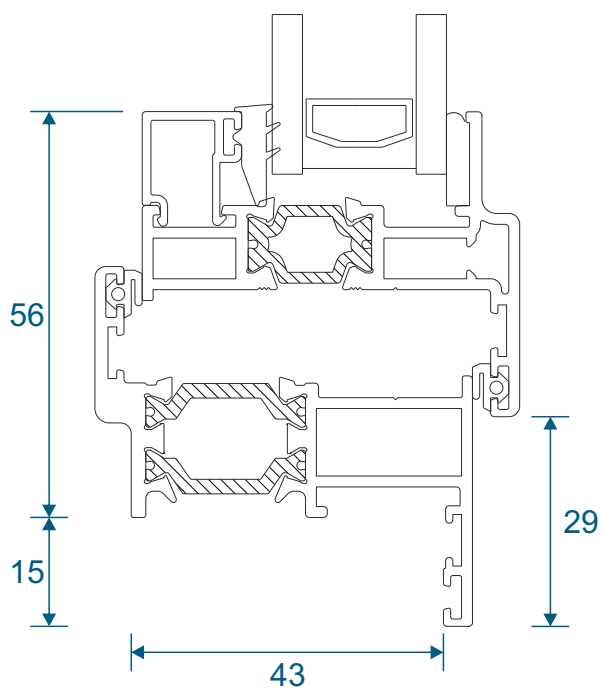

Heritage Sash