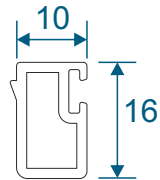

W20164 - Internal Bead

W20167 - Internal Bead

ZSB49 - External Bead

ZSB46 - Glazing Block

ZSB48 - Bead Carrier

ETC582 - 19mm Flat Astragal

W10165 - 25mm Flat Astragal

W10166 - 41mm Flat Astragal

Transoms & Mullions

W20030 - Dummy Transom / Mullion

For use in opening sash or dummy sash

W20031 - Transom / Mullion

Extension & Corner Post

ETC058 - 32mm Head Extension

ETC047 - 47mm Corner Post

Couplers