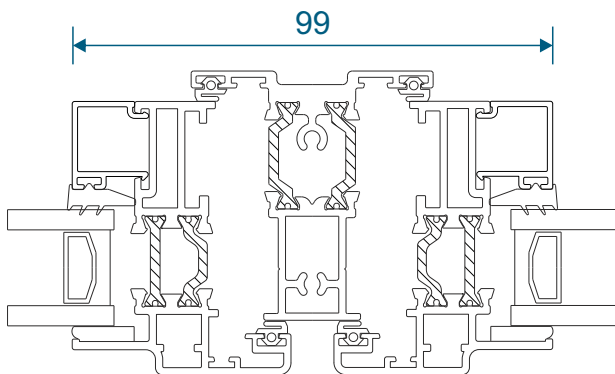

ETC479 - 225mm Cill

Fixed Frames

Equal Leg Frame

Odd Leg Frame

Equal Leg Frame For Curving

Equal Leg Frame With Opener

Chelton Sash

Heritage Sash

Odd Leg Frame With Opener

Chelton Sash

Heritage Sash

Fixed & Openers On Cills

Fixed Frame

Chelton Sash Opener

Heritage Sash Opener

Transom & Mullion - Chelton Sash

Fixed Lite Next To Fixed Lite

Fixed Next To An Opener

Opener Next To An Opener

Transom & Mullion - Heritage Sash

Fixed Lite Next To Fixed Lite

Fixed Next To An Opener

Opener Next To An Opener

Fixed & Openers With Head Extension