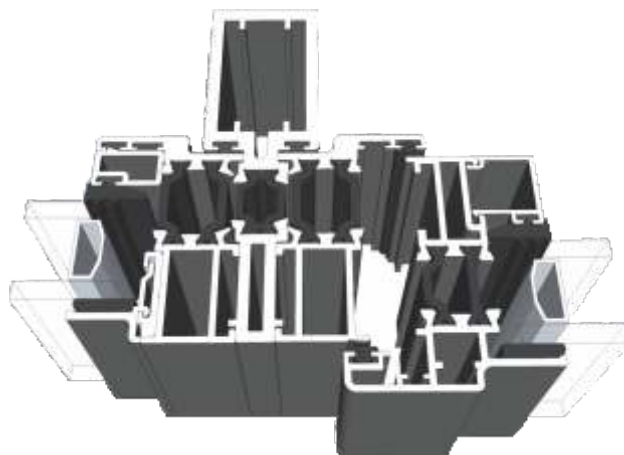

Fixed Frame

Chelton Sash

Heritage Sash

Coupling Examples

Chelton Sash

Heritage Sash

Astragal Bars

19mm Flat In And Out