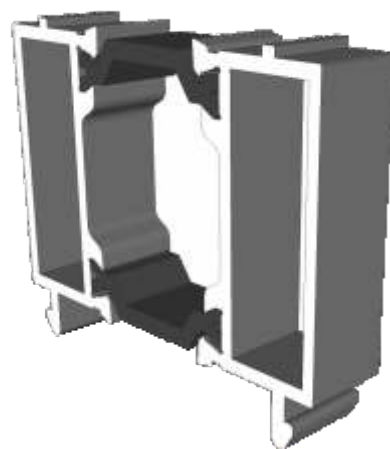

Transoms & Mullions

W20030 - Dummy Transom / Mullion

For use in opening sash or dummy sash

W20031 - Transom / Mullion

Extension & Corner Post

ETC058 - 32mm Head Extension

ETC047 - 47mm Corner Post

Couplers