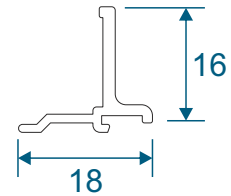

Outer Frames

W20010 - Equal Leg

W20013 - Odd Leg

W20012 - Equal Leg For Curved Products

Sashes

W20020 - Heritage Sash

W20023 - Chelton Sash

Beads & Astragal Bars

W20164 - Internal Bead

W20167 - Internal Bead

ZSB49 - External Bead

ZSB46 - Glazing Block

ZSB48 - Bead Carrier

ETC582 - 19mm Flat Astragal

W10165 - 25mm Flat Astragal

W10166 - 41mm Flat Astragal

Transoms & Mullions

W20030 - Dummy Transom / Mullion

For use in opening sash or dummy sash

W20031 - Transom / Mullion

Extension & Corner Post

ETC058 - 32mm Head Extension

ETC047 - 47mm Corner Post

Couplers