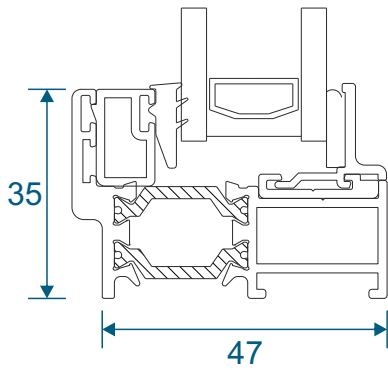

Transoms & Mullions

W20030 - Dummy Transom / Mullion

For use in opening sash or dummy sash

W20031 - Transom / Mullion

Extension & Corner Post

ETC058 - 32mm Head Extension

ETC047 - 47mm Corner Post

Couplers

W20482 - Coupling Drip Bar

W20051 - Universal Coupler

W20053 - 15mm Coupler

Cills

ETC451 - 85mm Cill

ETC457 - 150mm Cill

Cills

ETC458 - 190mm Cill

ETC479 - 225mm Cill

Fixed Frames

Equal Leg Frame

Odd Leg Frame

Equal Leg Frame For Curving

Equal Leg Frame With Opener

Chelton Sash

Heritage Sash