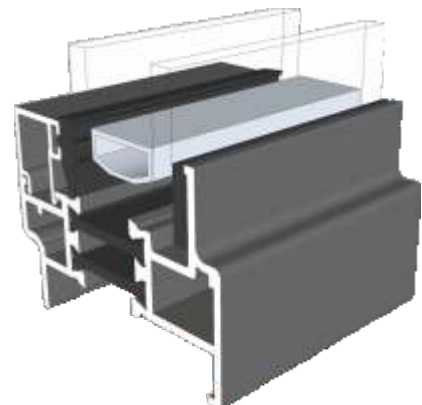

ETC479 - 225mm Cill

Fixed Frames

Equal Leg Frame

Odd Leg Frame

Equal Leg Frame For Curving

Equal Leg Frame With Opener

Chelton Sash

Heritage Sash

Odd Leg Frame With Opener

Chelton Sash

Heritage Sash

Fixed & Openers On Cills

Fixed Frame

Chelton Sash Opener

Heritage Sash Opener

Transom & Mullion - Chelton Sash