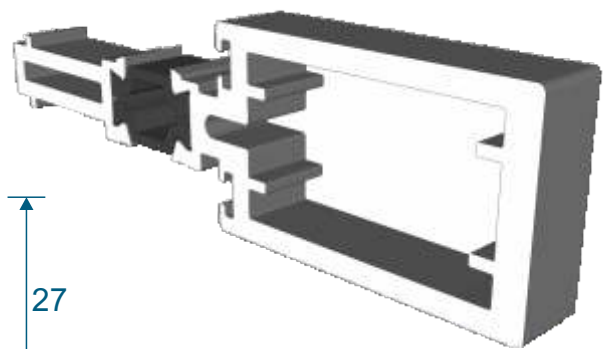

W20051 - Universal Coupler