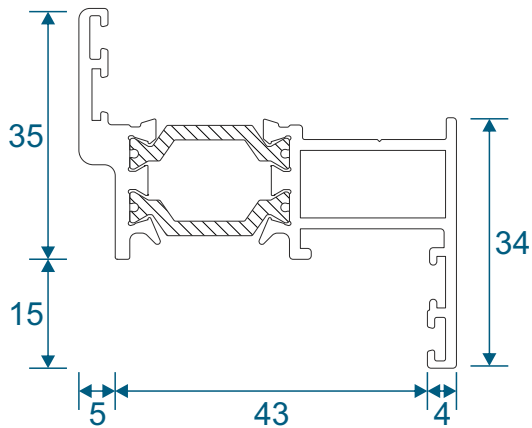

W20013 - Odd Leg

W20012 - Equal Leg For Curved Products