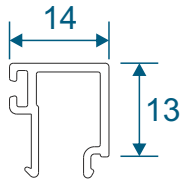

Beads & Astragal Bars

W20164 - Internal Bead