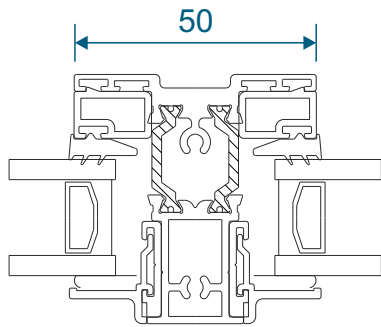

Transoms & Mullions

W20030 - Dummy Transom / Mullion

For use in opening sash or dummy sash

W20031 - Transom / Mullion

Extension & Corner Post

ETC058 - 32mm Head Extension

ETC047 - 47mm Corner Post

Couplers

Odd Leg Frame With Opener

Chelton Sash

Heritage Sash

Fixed & Openers On Cills

Fixed Frame

Chelton Sash Opener

Heritage Sash Opener

Transom & Mullion - Chelton Sash

Fixed Lite Next To Fixed Lite

Fixed Next To An Opener

Opener Next To An Opener

Transom & Mullion - Heritage Sash

Fixed Lite Next To Fixed Lite

Fixed Next To An Opener

Opener Next To An Opener

Fixed & Openers With Head Extension