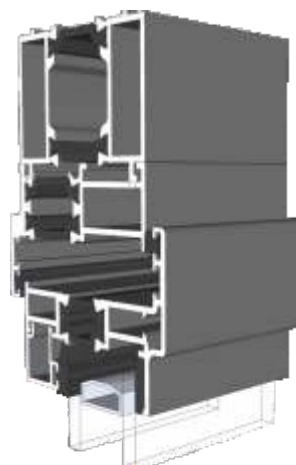

Fixed Lite Next To Fixed Lite

Fixed Next To An Opener

Opener Next To An Opener

Transom & Mullion - Heritage Sash

Fixed Lite Next To Fixed Lite

Fixed Next To An Opener

Opener Next To An Opener

Fixed & Openers With Head Extension

Fixed Frame

Chelton Sash

Heritage Sash

Coupling Examples

Chelton Sash

Heritage Sash

Astragal Bars

19mm Flat In And Out