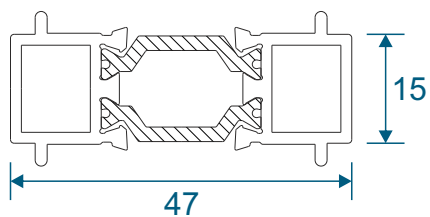

Transoms & Mullions

W20030 - Dummy Transom / Mullion

For use in opening sash or dummy sash

W20031 - Transom / Mullion

Extension & Corner Post

ETC058 - 32mm Head Extension

ETC047 - 47mm Corner Post

Couplers

W20482 - Coupling Drip Bar

W20051 - Universal Coupler

W20053 - 15mm Coupler

Cills

ETC451 - 85mm Cill

ETC457 - 150mm Cill

Cills

ETC458 - 190mm Cill