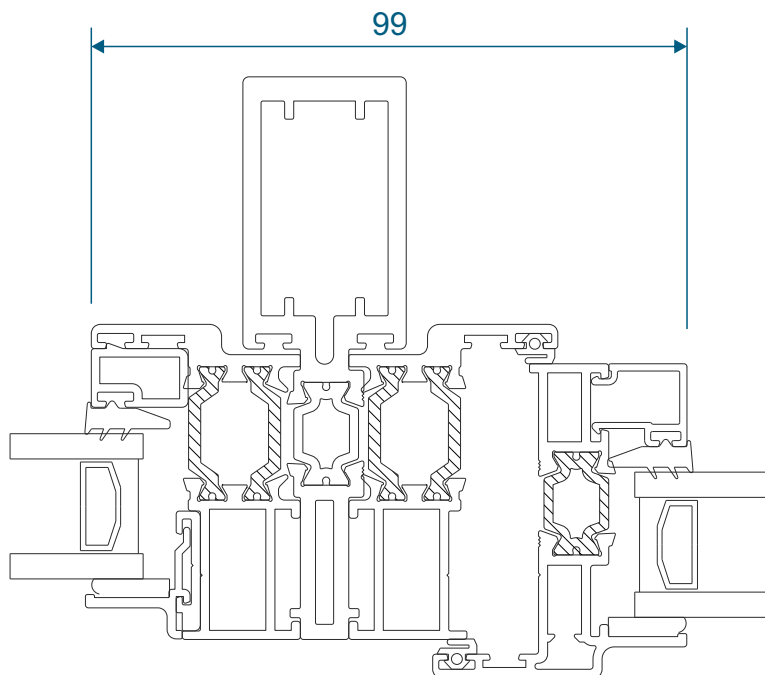

Fixed Lite Next To Fixed Lite

Fixed Next To An Opener

Opener Next To An Opener

Transom & Mullion - Heritage Sash

Fixed Lite Next To Fixed Lite

Fixed Next To An Opener

Opener Next To An Opener

Fixed & Openers With Head Extension

Fixed Frame

Chelton Sash

Heritage Sash

Coupling Examples

Chelton Sash

Heritage Sash

Astragal Bars

19mm Flat In And Out

25mm Flat In And Out

41mm Flat In And Out

Main Office & Factory

Units 4-5, t: 01268 681612 (20 lines)
Charfleets Road, f: 01268 510058
Canvey Island, e: sales@duration.co.uk
Essex. SS8 0PQ w: www.duration.co.uk