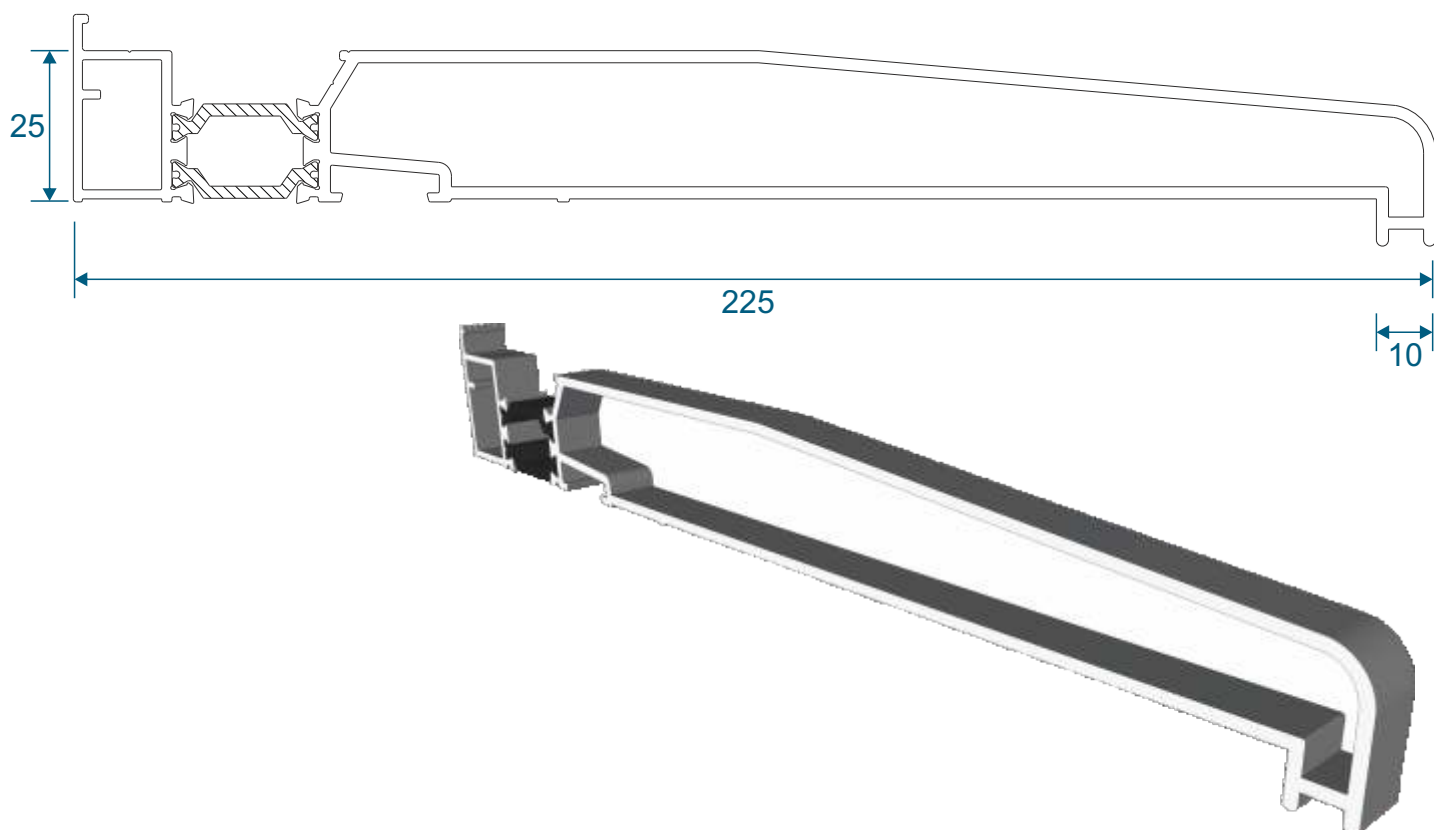

W20482 - Coupling Drip Bar

W20051 - Universal Coupler

W20053 - 15mm Coupler

Cills

ETC451 - 85mm Cill

ETC457 - 150mm Cill

Cills

ETC458 - 190mm Cill

ETC479 - 225mm Cill

Fixed Frames

Equal Leg Frame

Odd Leg Frame

Equal Leg Frame For Curving

Equal Leg Frame With Opener

Chelton Sash

Heritage Sash