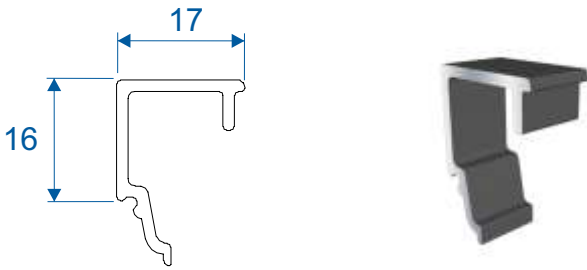

VS046 - External Bead

Beads & Extras

VS044 - Internal Bead 24mm