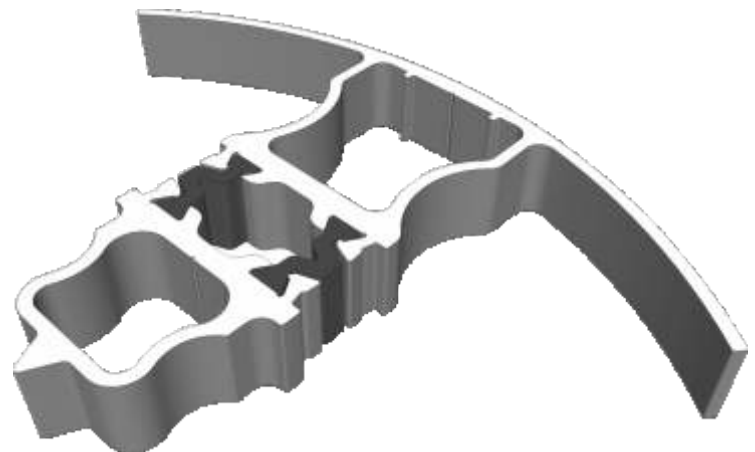

AW715 - 100° to 120° For 70mm Frame