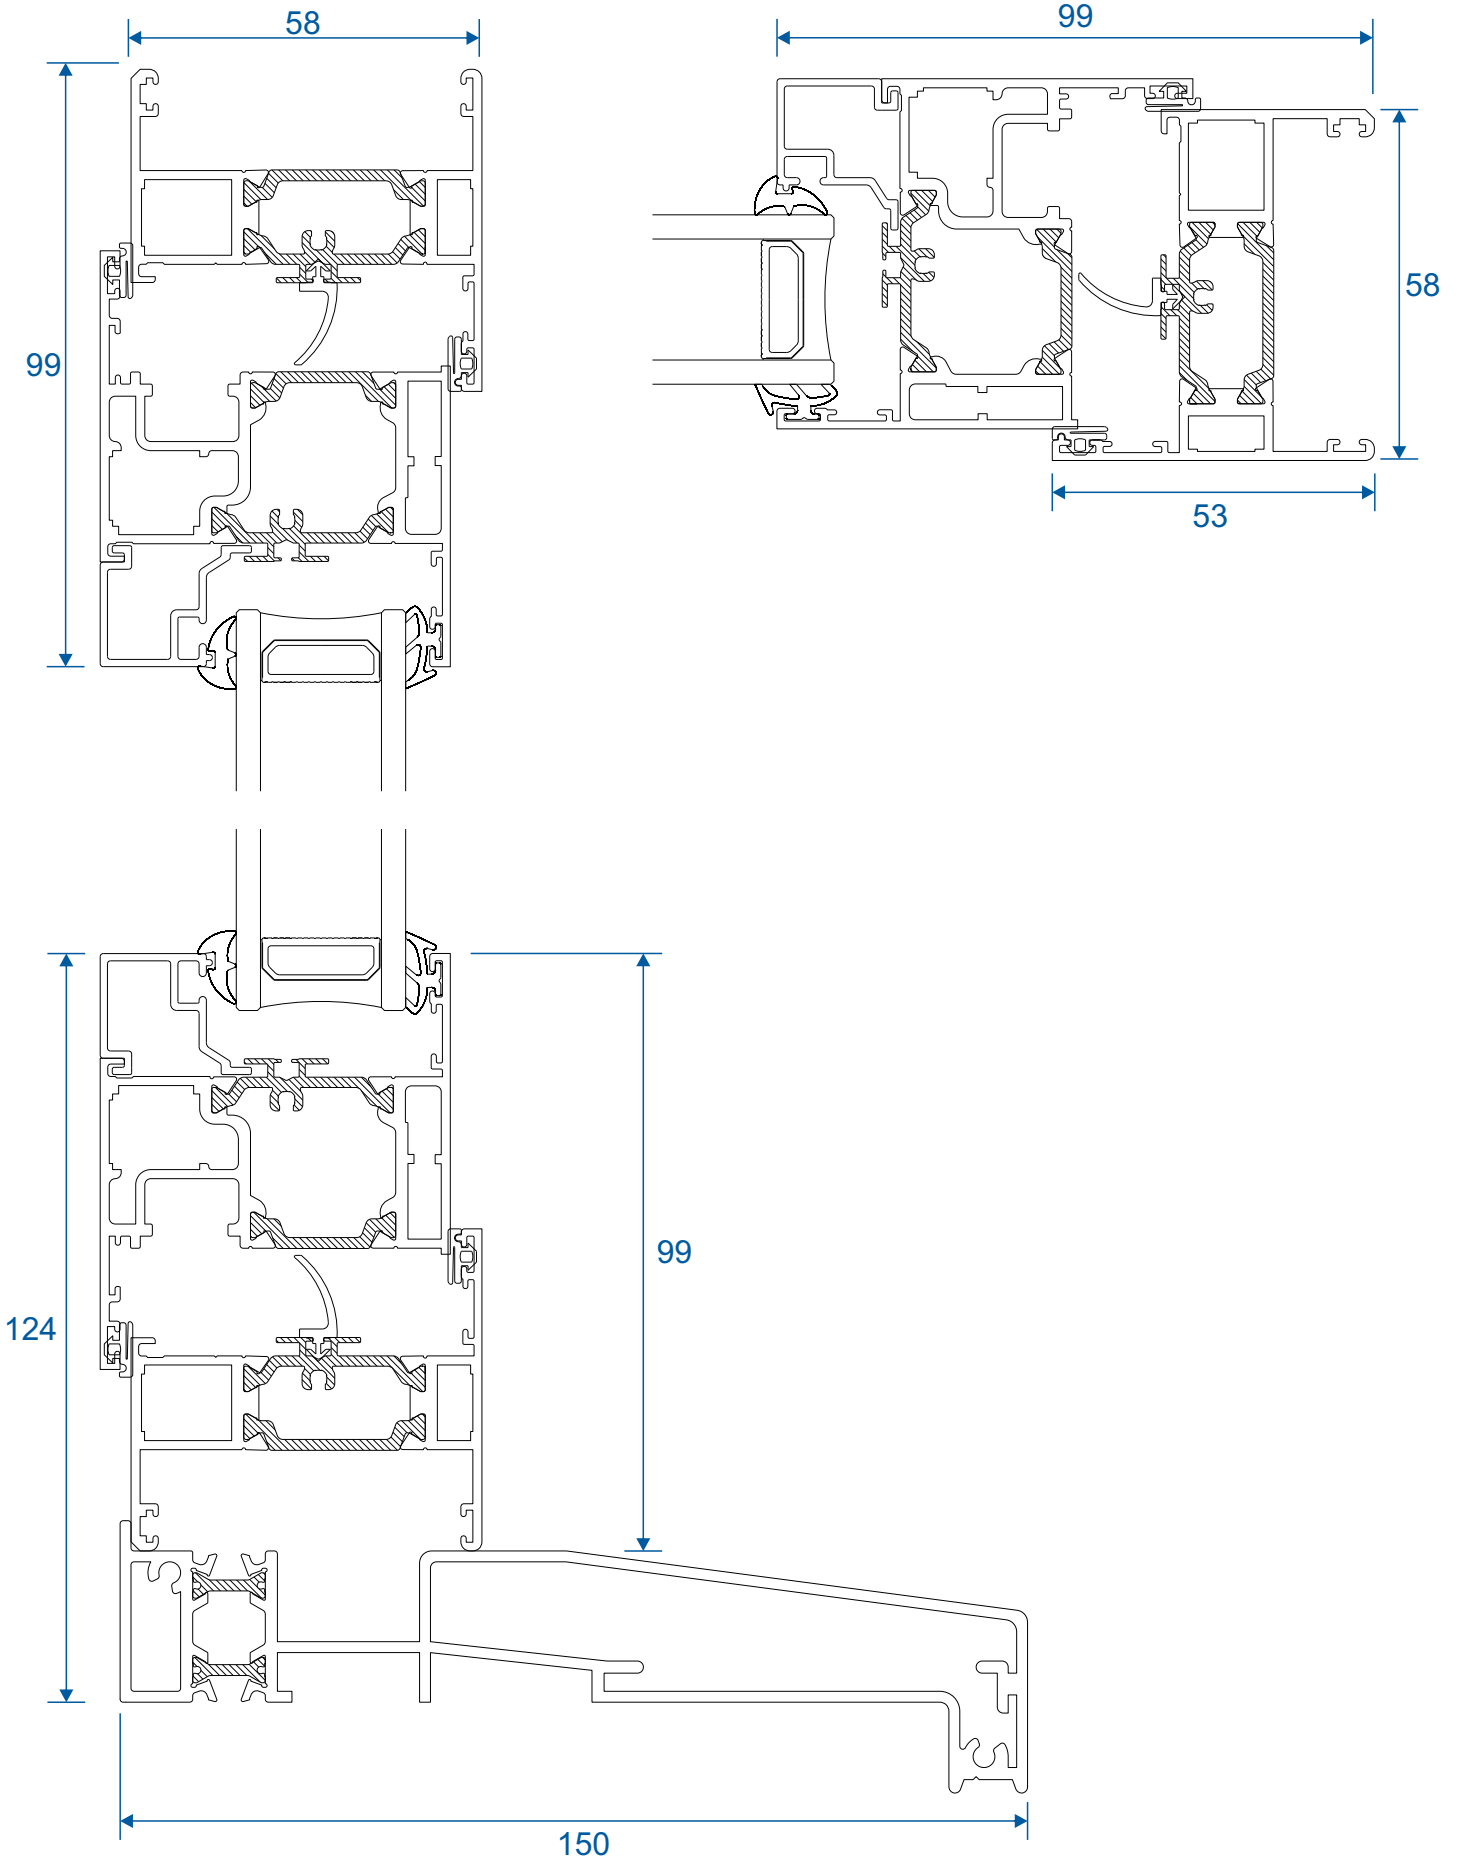

Using Frame AW605

Head, Jamb & Cill