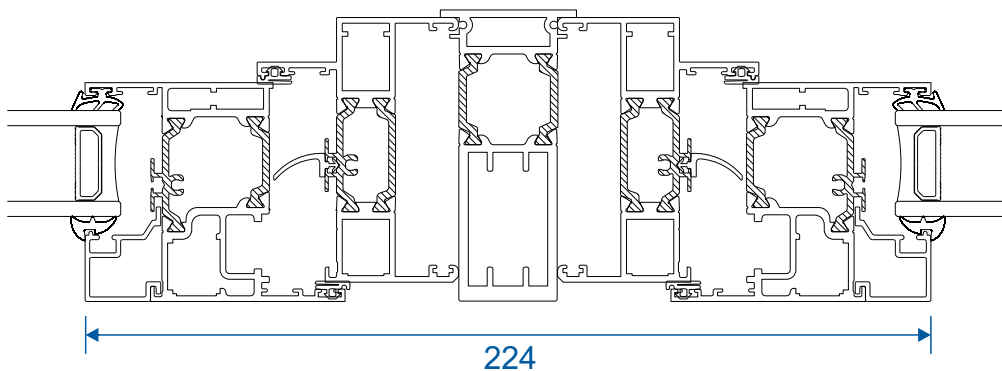

AW705 - 26mm Coupler For 70mm Frames