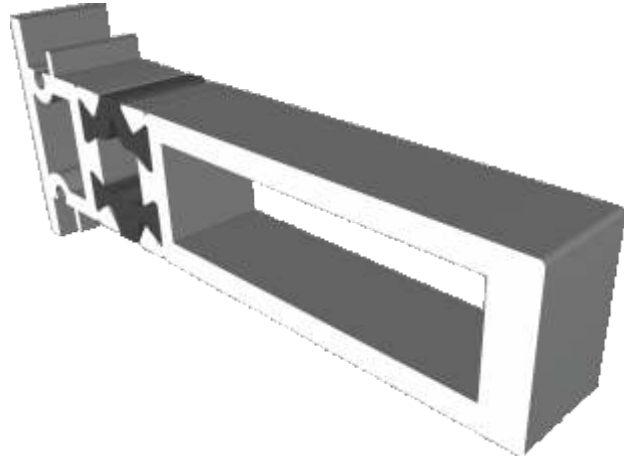

AW716 - 120° to 140° For 70mm Frame

AW715 - 100° to 120° For 70mm Frame

Couplers

AW703 - 15mm Coupler For 58mm Frame

AW706 - 26mm Coupler For 58mm Frame

Couplers

AW702 - 15mm Coupler For 70mm Frame

AW705 - 25mm Coupler For 70mm Frame