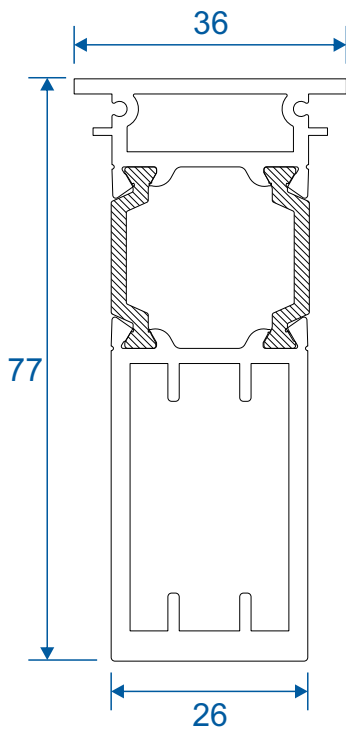

AW720 - 90 Degree Post For 70mm Frame

Circular Bay Poles

AW712 - 60mm Circular Pole

AW722 - 70mm Circular Pole

Bay Poles

AW718 - 160° to 180° For 70mm Frame

AW717 - 140° to 160° For 70mm Frame

Bay Poles

AW716 - 120° to 140° For 70mm Frame

AW715 - 100° to 120° For 70mm Frame

Couplers

AW703 - 15mm Coupler For 58mm Frame

AW706 - 26mm Coupler For 58mm Frame

Couplers

AW702 - 15mm Coupler For 70mm Frame

AW705 - 25mm Coupler For 70mm Frame

Couplers

AW710 - Hidden Coupler For 58mm Frame

AW709 - Hidden Coupler For 70mm Frame

Cills

AW570 - 96mm Projection Cill

AW542 - 150mm Projection Cill

Cills

AW544 - 190mm Projection Cill