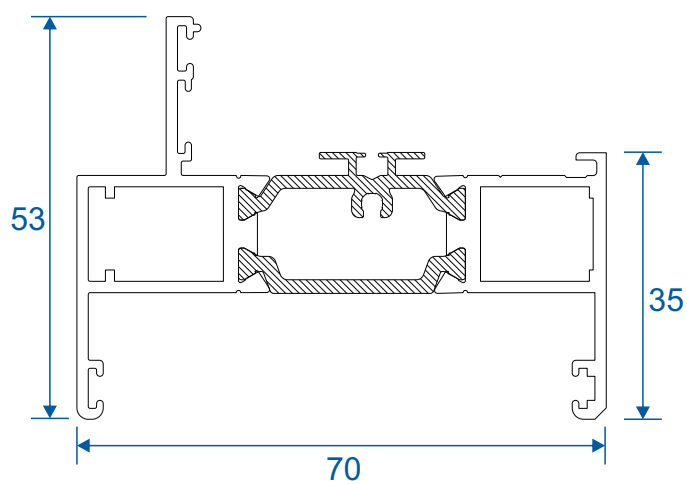

Deep Heads	22
Extensions	23

Posts, Poles and Couplers

90° Corner Posts	24
Circular Posts	25
Bay Poles	26 - 27
Couplers	28 - 29

Outer Frames

AW604 - Slim Equal Leg

AW605 - Standard Equal Leg

AW622 - Standard Direct Fix

Outer Frames

AW608 - Deep Equal Leg

AW623 - Deep Direct Fix

Sash & Beads

AW621 - Sash

AW660 - 28mm Bead

Transoms & Mullions

AW632 - Slim Flat Transom