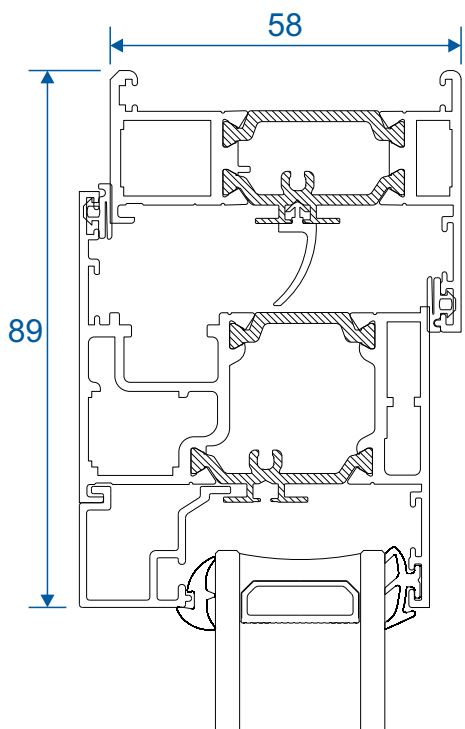

Using Frame AW604

Head, Jamb & Cill