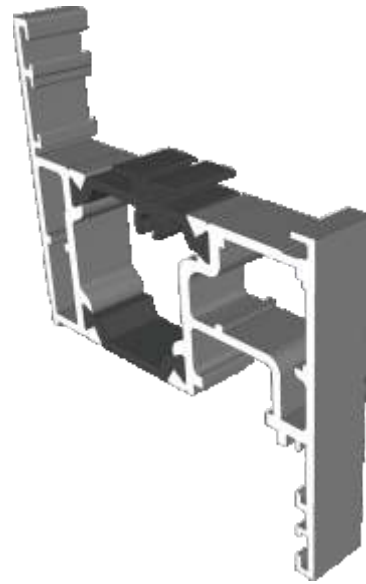

Deep Heads	22
Extensions	23

Posts, Poles and Couplers

90° Corner Posts	24
Circular Posts	25
Bay Poles	26 - 27
Couplers	28 - 29

Outer Frames

AW604 - Slim Equal Leg

AW605 - Standard Equal Leg

AW622 - Standard Direct Fix

Outer Frames

AW608 - Deep Equal Leg

AW623 - Deep Direct Fix

Sash & Beads

AW621 - Sash

AW660 - 28mm Bead

Transoms & Mullions

AW632 - Slim Flat Transom