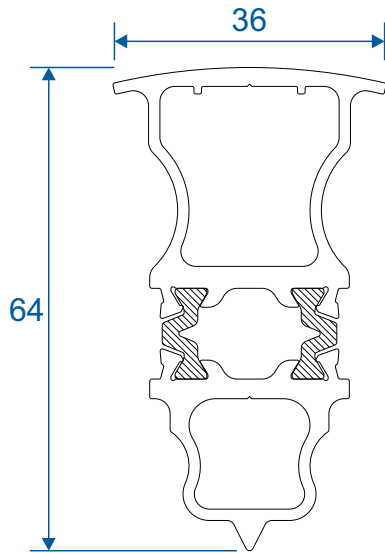

AW634 - Wide Flat Transom

AW635 - Large Flat Transom

Extensions

AW725 - 20mm Extension For 58mm Frames

AW724 - 20mm Extension For 70mm Frames

AW728 - 40mm Extension For 70mm Frames

Corner Posts

AW721 - 90 Degree Post For 58mm Frame

AW720 - 90 Degree Post For 70mm Frame

Circular Bay Poles

AW712 - 60mm Circular Pole

AW722 - 70mm Circular Pole

Bay Poles

AW718 - 160° to 180° For 70mm Frame

AW717 - 140° to 160° For 70mm Frame

Bay Poles

AW716 - 120° to 140° For 70mm Frame

AW715 - 100° to 120° For 70mm Frame

Couplers

AW703 - 15mm Coupler For 58mm Frame

AW706 - 26mm Coupler For 58mm Frame

Couplers

AW702 - 15mm Coupler For 70mm Frame

AW705 - 25mm Coupler For 70mm Frame