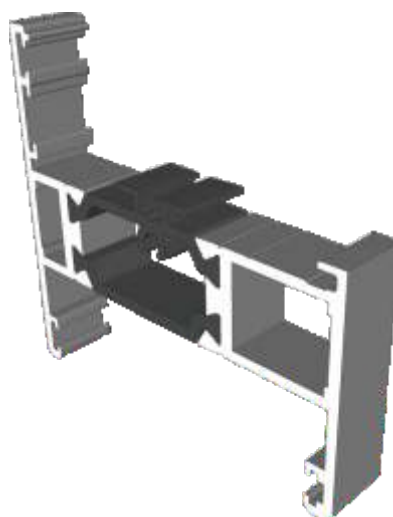

Deep Heads	22
Extensions	23

Posts, Poles and Couplers

90° Corner Posts	24
Circular Posts	25
Bay Poles	26 - 27
Couplers	28 - 29

Outer Frames

AW604 - Slim Equal Leg

AW605 - Standard Equal Leg

AW622 - Standard Direct Fix

Outer Frames

AW608 - Deep Equal Leg

AW623 - Deep Direct Fix

Sash & Beads

AW621 - Sash

AW660 - 28mm Bead

Transoms & Mullions

AW632 - Slim Flat Transom