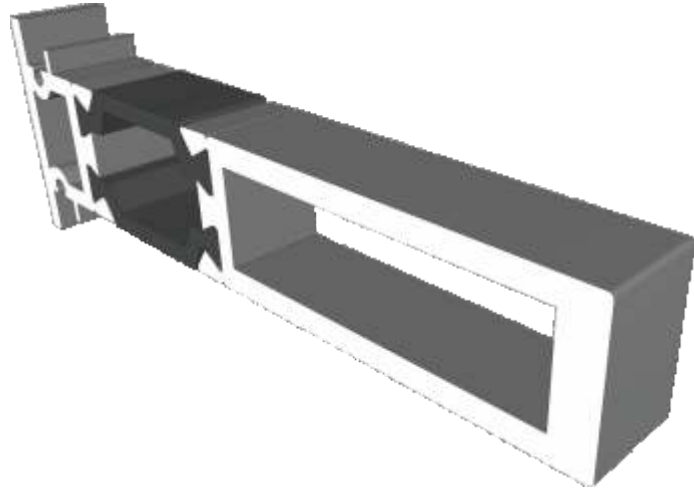

AW716 - 120° to 140° For 70mm Frame

AW715 - 100° to 120° For 70mm Frame

Couplers

AW703 - 15mm Coupler For 58mm Frame

AW706 - 26mm Coupler For 58mm Frame

Couplers

AW702 - 15mm Coupler For 70mm Frame

AW705 - 25mm Coupler For 70mm Frame