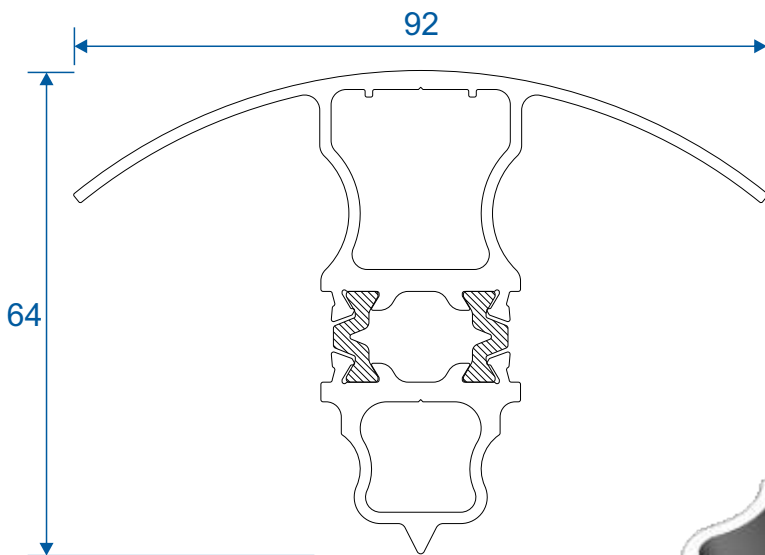

AW634 - Wide Flat Transom

AW635 - Large Flat Transom

Extensions

AW725 - 20mm Extension For 58mm Frames

AW724 - 20mm Extension For 70mm Frames

AW728 - 40mm Extension For 70mm Frames

Corner Posts

AW721 - 90 Degree Post For 58mm Frame

AW720 - 90 Degree Post For 70mm Frame

Circular Bay Poles

AW712 - 60mm Circular Pole

AW722 - 70mm Circular Pole

Bay Poles

AW718 - 160° to 180° For 70mm Frame

AW717 - 140° to 160° For 70mm Frame

Bay Poles

AW716 - 120° to 140° For 70mm Frame

AW715 - 100° to 120° For 70mm Frame

Couplers

AW703 - 15mm Coupler For 58mm Frame

AW706 - 26mm Coupler For 58mm Frame

Couplers

AW702 - 15mm Coupler For 70mm Frame

AW705 - 25mm Coupler For 70mm Frame