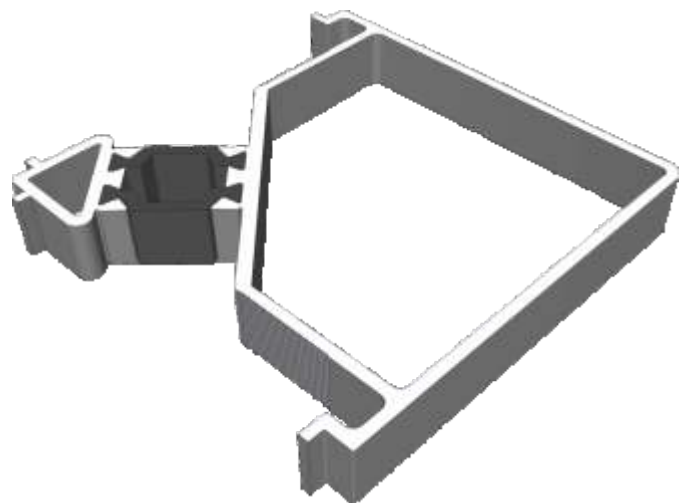

AW720 - 90 Degree Post For 70mm Frame