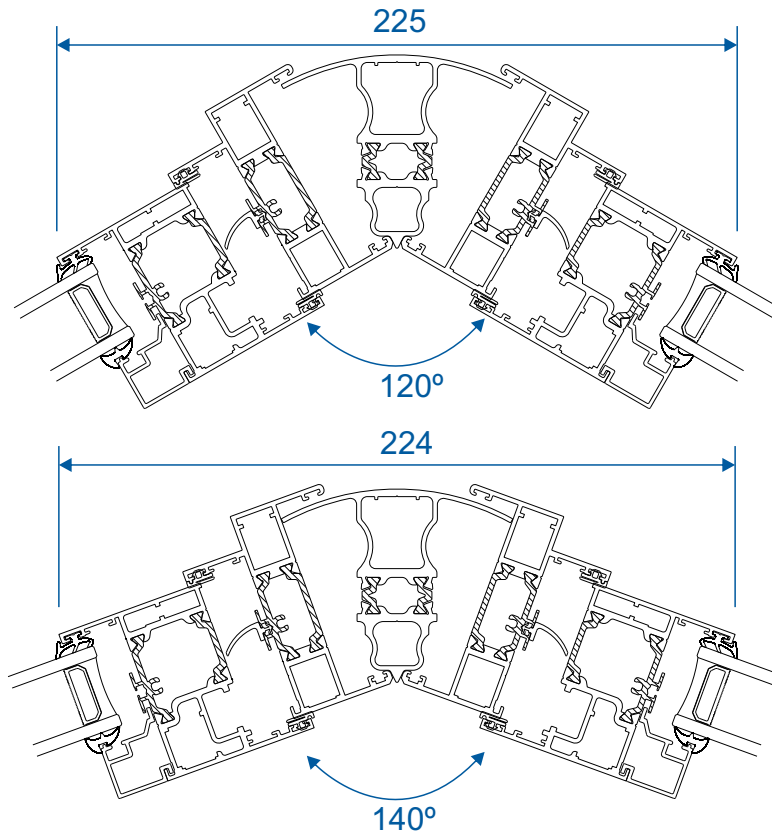

Using AW623

Extensions

20mm Extension On AW604

20mm Extension On AW605

20mm Extension On AW622

40mm Extension On AW622

90° Corner Posts

58mm Corner Post With AW604 Frame

58mm Corner Post With AW605 Frame

70mm Corner Post With AW622 Frame

Circular Poles

AW712 - 120° to 180° 60mm Circular Pole

AW722 - 120° to 180° 70mm Circular Pole

Bay Poles

AW718 - 160° to 180° Pole For 70mm Frames

AW717 - 140° to 160° Pole For 70mm Frames

Bay Poles

AW716 - 120° to 140° Pole For 70mm Frames

AW715 - 100° to 120° Pole For 70mm Frames

Couplers

AW703 - 15mm Coupler For 58mm Frames

AW706 - 26mm Coupler For 58mm Frames