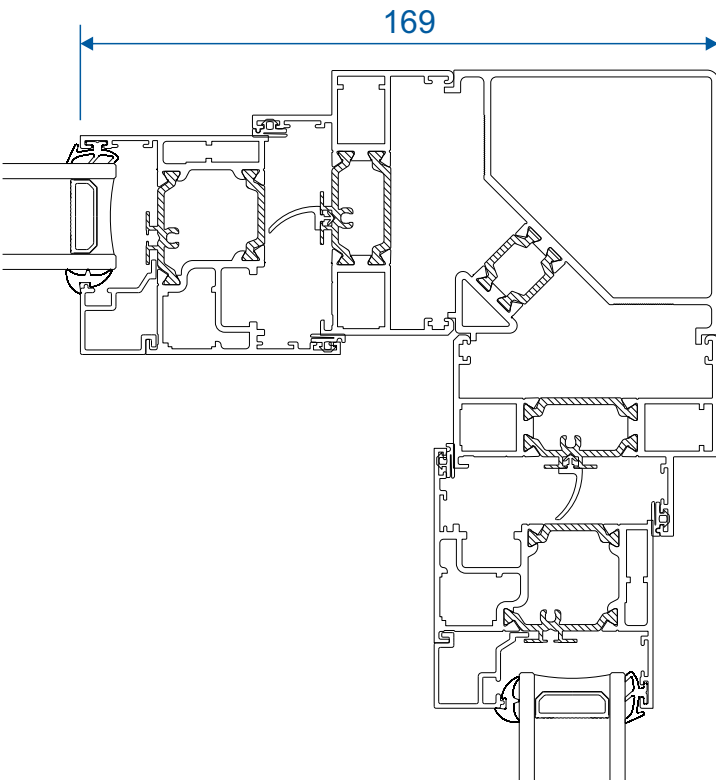

Using AW623

Extensions

20mm Extension On AW604

20mm Extension On AW605

20mm Extension On AW622

40mm Extension On AW622

90° Corner Posts

58mm Corner Post With AW604 Frame

58mm Corner Post With AW605 Frame

70mm Corner Post With AW622 Frame

Circular Poles

AW712 - 120° to 180° 60mm Circular Pole

AW722 - 120° to 180° 70mm Circular Pole

Bay Poles

AW718 - 160° to 180° Pole For 70mm Frames