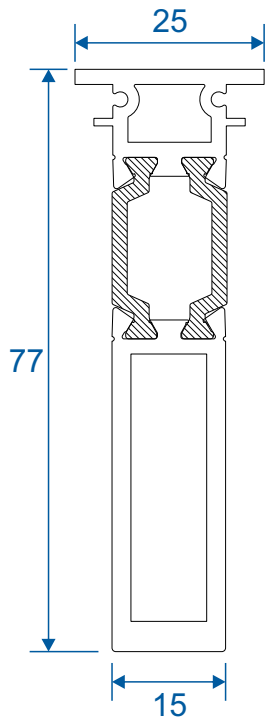

AW720 - 90 Degree Post For 70mm Frame

Circular Bay Poles

AW712 - 60mm Circular Pole

AW722 - 70mm Circular Pole

Bay Poles

AW718 - 160° to 180° For 70mm Frame

AW717 - 140° to 160° For 70mm Frame

Bay Poles

AW716 - 120° to 140° For 70mm Frame

AW715 - 100° to 120° For 70mm Frame

Couplers

AW703 - 15mm Coupler For 58mm Frame

AW706 - 26mm Coupler For 58mm Frame

Couplers

AW702 - 15mm Coupler For 70mm Frame

AW705 - 25mm Coupler For 70mm Frame

Couplers

AW710 - Hidden Coupler For 58mm Frame

AW709 - Hidden Coupler For 70mm Frame

Cills

AW570 - 96mm Projection Cill

AW542 - 150mm Projection Cill

Cills

AW544 - 190mm Projection Cill

58mm Corner Post With AW605 Frame

70mm Corner Post With AW622 Frame

Circular Poles

AW712 - 120° to 180° 60mm Circular Pole

AW722 - 120° to 180° 70mm Circular Pole

Bay Poles

AW718 - 160° to 180° Pole For 70mm Frames