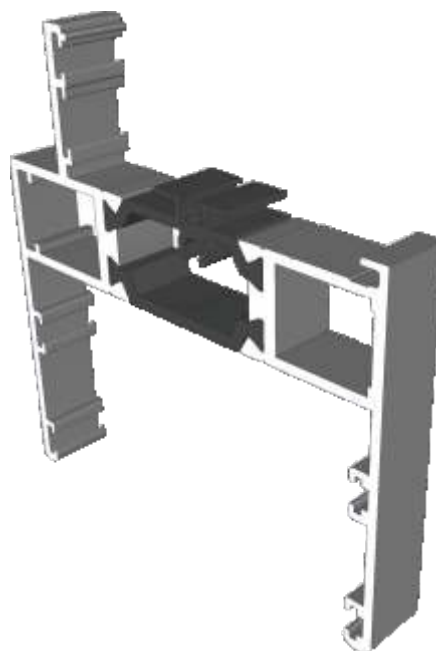

Deep Heads	22
Extensions	23

Posts, Poles and Couplers

90° Corner Posts	24
Circular Posts	25
Bay Poles	26 - 27
Couplers	28 - 29

Outer Frames

AW604 - Slim Equal Leg

AW605 - Standard Equal Leg

AW622 - Standard Direct Fix

Outer Frames

AW608 - Deep Equal Leg

AW623 - Deep Direct Fix

Sash & Beads

AW621 - Sash

AW660 - 28mm Bead

Transoms & Mullions

AW632 - Slim Flat Transom