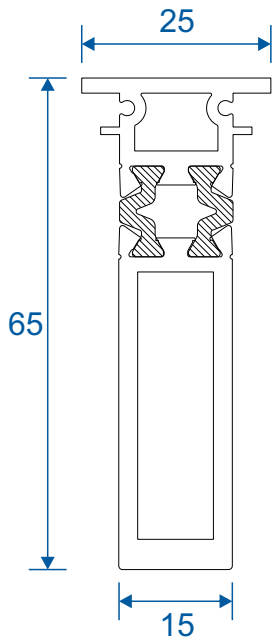

AW720 - 90 Degree Post For 70mm Frame

Circular Bay Poles

AW712 - 60mm Circular Pole

AW722 - 70mm Circular Pole

Bay Poles

AW718 - 160° to 180° For 70mm Frame

AW717 - 140° to 160° For 70mm Frame

Bay Poles

AW716 - 120° to 140° For 70mm Frame

AW715 - 100° to 120° For 70mm Frame

Couplers

AW703 - 15mm Coupler For 58mm Frame

AW706 - 26mm Coupler For 58mm Frame

Couplers

AW702 - 15mm Coupler For 70mm Frame

AW705 - 25mm Coupler For 70mm Frame

Couplers

AW710 - Hidden Coupler For 58mm Frame

AW709 - Hidden Coupler For 70mm Frame

Cills

AW570 - 96mm Projection Cill

AW542 - 150mm Projection Cill

Cills

AW544 - 190mm Projection Cill

58mm Corner Post With AW605 Frame

70mm Corner Post With AW622 Frame

Circular Poles

AW712 - 120° to 180° 60mm Circular Pole

AW722 - 120° to 180° 70mm Circular Pole

Bay Poles

AW718 - 160° to 180° Pole For 70mm Frames