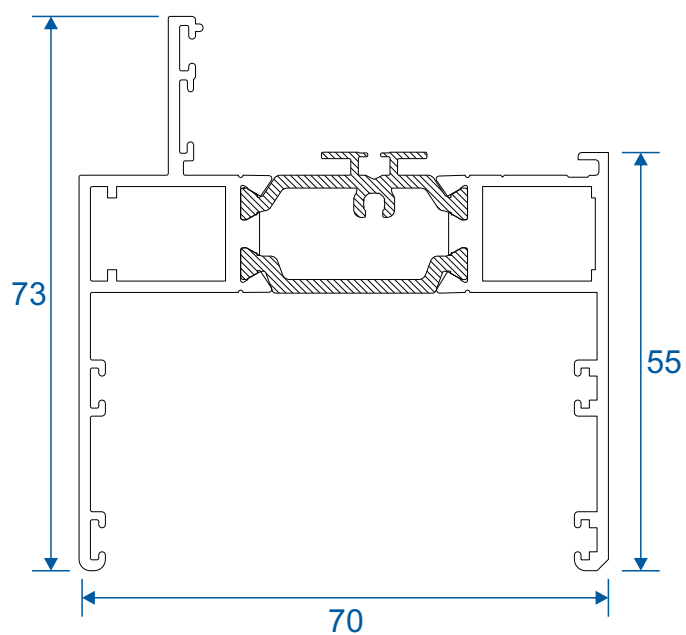

AW623 - Deep Direct Fix