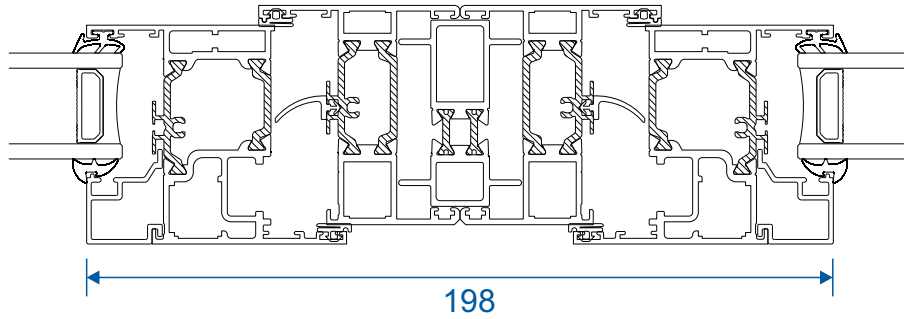

AW717 - 140° to 160° Pole For 70mm Frames

Bay Poles

AW716 - 120° to 140° Pole For 70mm Frames

AW715 - 100° to 120° Pole For 70mm Frames

Couplers

AW703 - 15mm Coupler For 58mm Frames

AW706 - 26mm Coupler For 58mm Frames

AW702 - 15mm Coupler For 70mm Frames

AW705 - 26mm Coupler For 70mm Frames

Hidden Couplers

AW710 - Hidden Coupler For 58mm Frames

AW709 - Hidden Coupler For 70mm Frames

Main Office & Factory

Units 4-5, t: 01268 681612 (15 lines)
Charfleets Road, f: 01268 510058
Canvey Island, e: sales@duration.co.uk
Essex. SS8 0PQ w: www.duration.co.uk