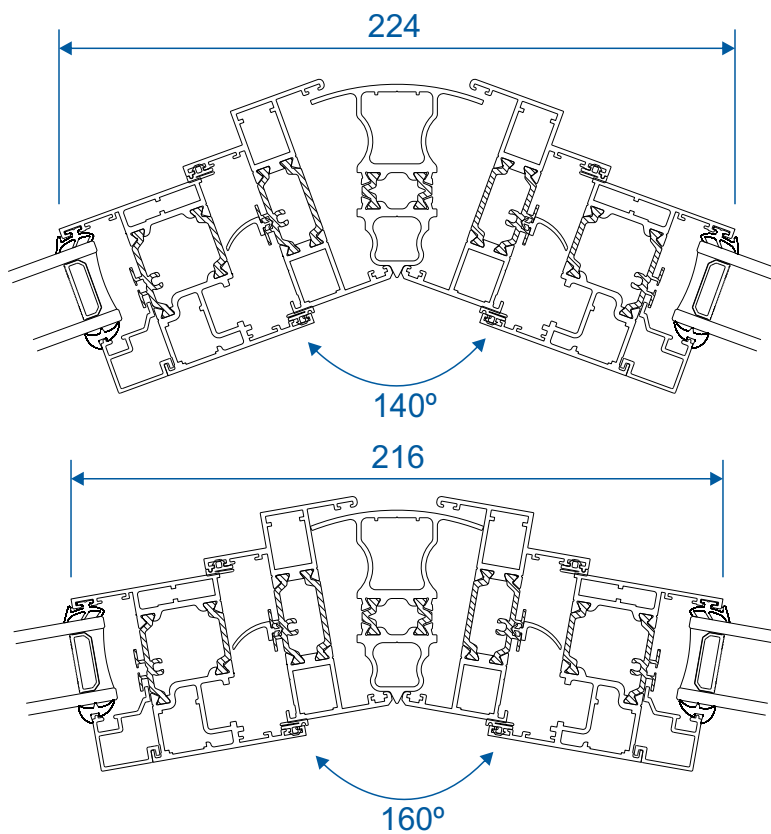

Using AW623

Extensions

20mm Extension On AW604

20mm Extension On AW605

20mm Extension On AW622

40mm Extension On AW622

90° Corner Posts

58mm Corner Post With AW604 Frame

58mm Corner Post With AW605 Frame

70mm Corner Post With AW622 Frame

Circular Poles

AW712 - 120° to 180° 60mm Circular Pole

AW722 - 120° to 180° 70mm Circular Pole

Bay Poles

AW718 - 160° to 180° Pole For 70mm Frames

AW717 - 140° to 160° Pole For 70mm Frames

Bay Poles

AW716 - 120° to 140° Pole For 70mm Frames

AW715 - 100° to 120° Pole For 70mm Frames

Couplers

AW703 - 15mm Coupler For 58mm Frames

AW706 - 26mm Coupler For 58mm Frames