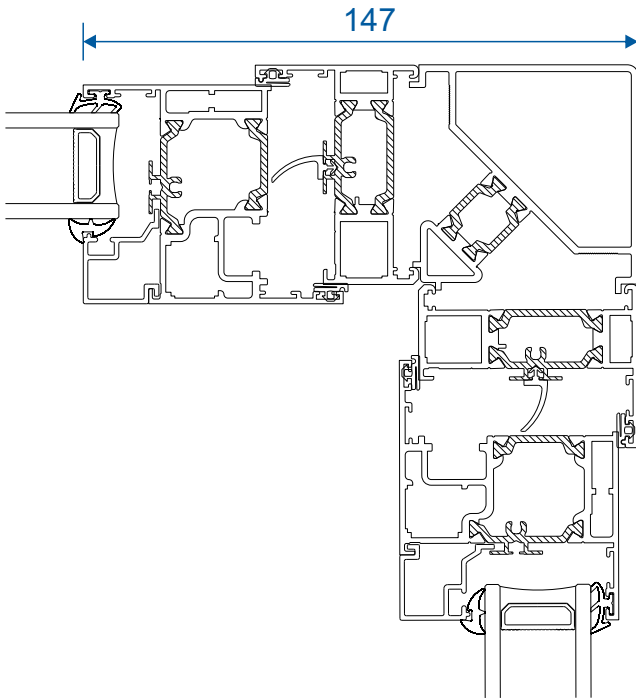

Using AW623

Extensions

20mm Extension On AW604

20mm Extension On AW605

20mm Extension On AW622

40mm Extension On AW622

90° Corner Posts

58mm Corner Post With AW604 Frame

58mm Corner Post With AW605 Frame

70mm Corner Post With AW622 Frame

Circular Poles

AW712 - 120° to 180° 60mm Circular Pole

AW722 - 120° to 180° 70mm Circular Pole

Bay Poles

AW718 - 160° to 180° Pole For 70mm Frames