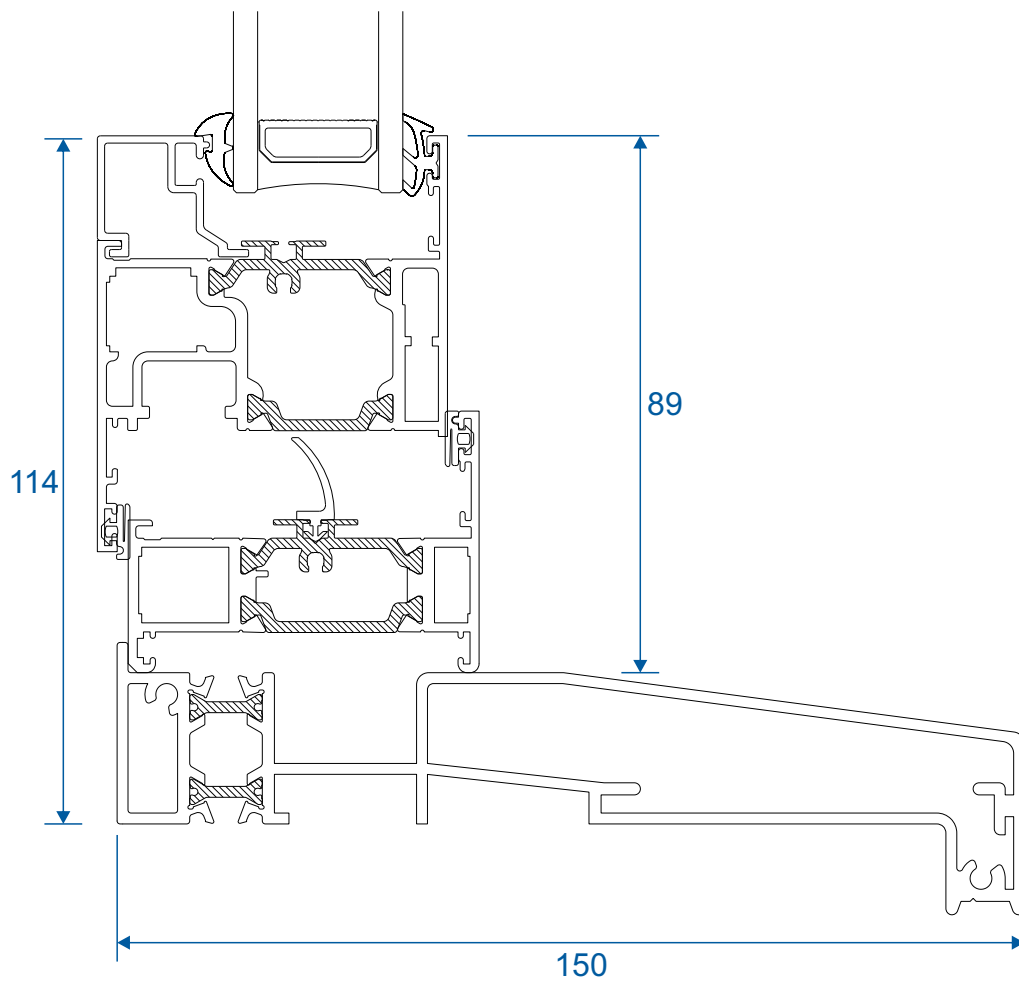

Using Frame AW604

Head, Jamb & Cill