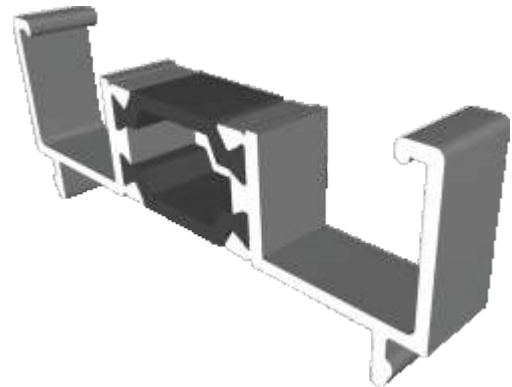

AW634 - Wide Flat Transom

AW635 - Large Flat Transom

Extensions

AW725 - 20mm Extension For 58mm Frames

AW724 - 20mm Extension For 70mm Frames

AW728 - 40mm Extension For 70mm Frames

Corner Posts

AW721 - 90 Degree Post For 58mm Frame

AW720 - 90 Degree Post For 70mm Frame

Circular Bay Poles

AW712 - 60mm Circular Pole

AW722 - 70mm Circular Pole

Bay Poles

AW718 - 160° to 180° For 70mm Frame

AW717 - 140° to 160° For 70mm Frame

Bay Poles