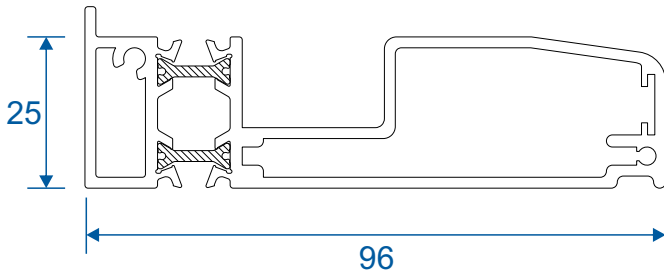

Couplers

AW710 - Hidden Coupler For 58mm Frame

AW709 - Hidden Coupler For 70mm Frame

Cills

AW570 - 96mm Projection Cill

AW542 - 150mm Projection Cill

Cills

AW544 - 190mm Projection Cill