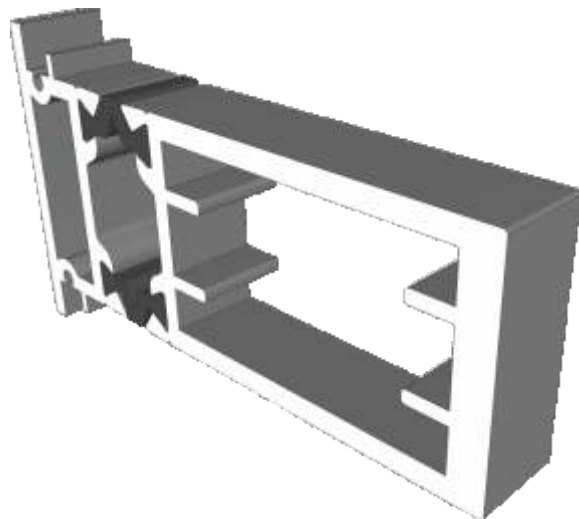

AW716 - 120° to 140° For 70mm Frame

AW715 - 100° to 120° For 70mm Frame

Couplers

AW703 - 15mm Coupler For 58mm Frame

AW706 - 26mm Coupler For 58mm Frame

Couplers

AW702 - 15mm Coupler For 70mm Frame

AW705 - 25mm Coupler For 70mm Frame

Couplers

AW710 - Hidden Coupler For 58mm Frame

AW709 - Hidden Coupler For 70mm Frame

Cills

AW570 - 96mm Projection Cill

AW542 - 150mm Projection Cill

Cills

AW544 - 190mm Projection Cill