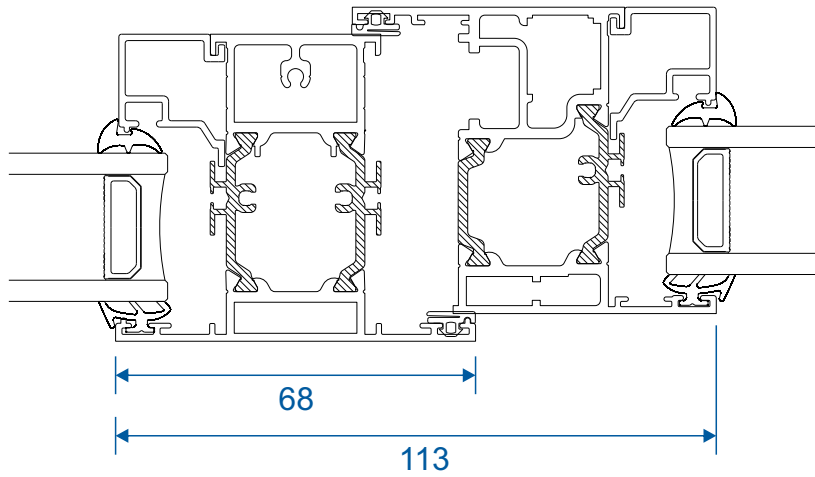

Using AW634 Transom or Mullion