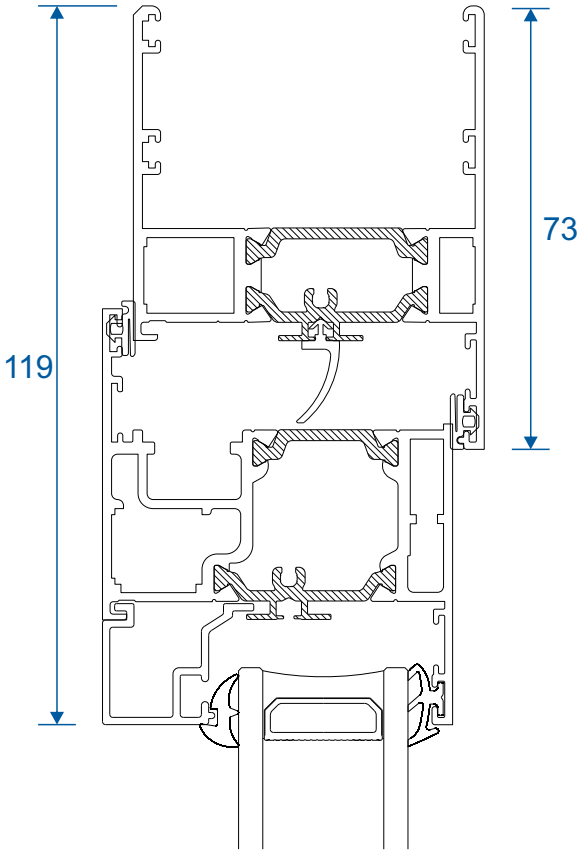

Using AW634 Transom or Mullion

Using AW635 Transom or Mullion

Opener Next To Opener

Using AW632 Transom or Mullion

Using AW634 Transom or Mullion

Using AW635 Transom or Mullion

Deep Heads

Using AW608

Using AW623

Extensions

20mm Extension On AW604

20mm Extension On AW605

20mm Extension On AW622

40mm Extension On AW622

90° Corner Posts

58mm Corner Post With AW604 Frame

58mm Corner Post With AW605 Frame

70mm Corner Post With AW622 Frame

Circular Poles

AW712 - 120° to 180° 60mm Circular Pole

AW722 - 120° to 180° 70mm Circular Pole

Bay Poles

AW718 - 160° to 180° Pole For 70mm Frames