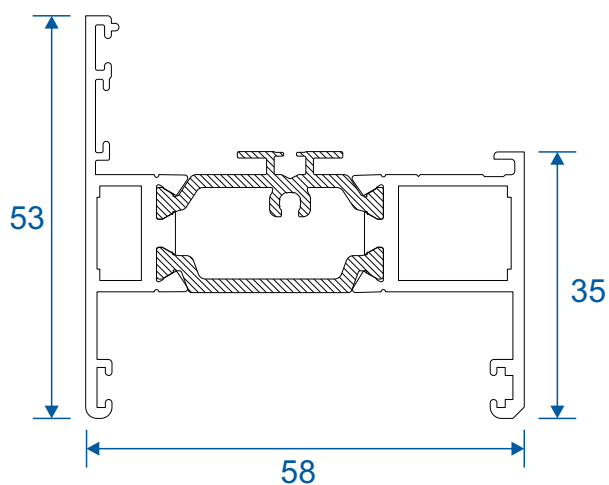

Deep Heads	22
Extensions	23

Posts, Poles and Couplers

90° Corner Posts	24
Circular Posts	25
Bay Poles	26 - 27
Couplers	28 - 29

Outer Frames

AW604 - Slim Equal Leg

AW605 - Standard Equal Leg

AW622 - Standard Direct Fix

Outer Frames

AW608 - Deep Equal Leg

AW623 - Deep Direct Fix

Sash & Beads

AW621 - Sash

AW660 - 28mm Bead

Transoms & Mullions

AW632 - Slim Flat Transom