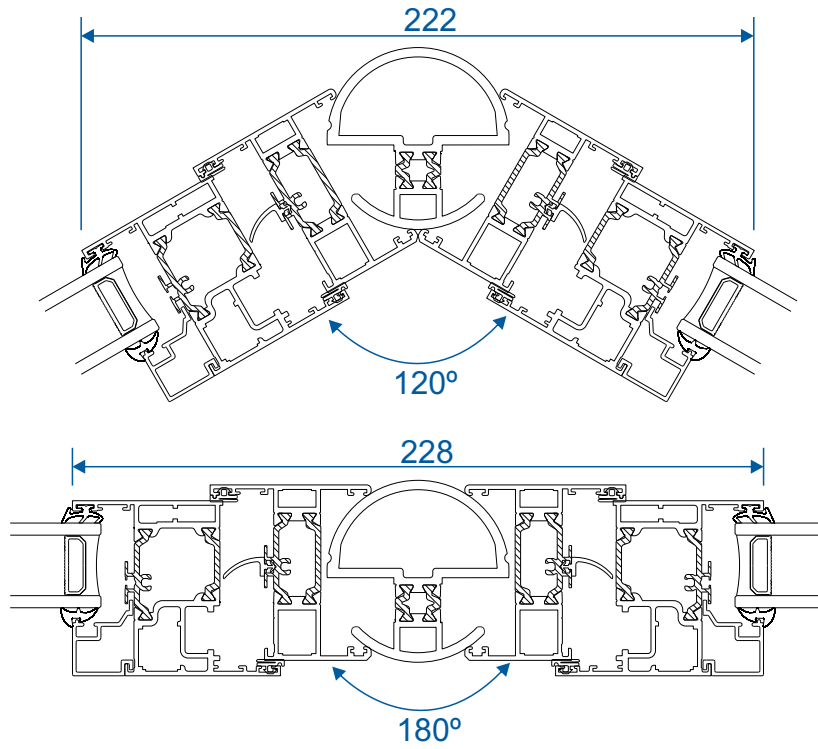

Using AW623

Extensions

20mm Extension On AW604

20mm Extension On AW605

20mm Extension On AW622

40mm Extension On AW622

90° Corner Posts

58mm Corner Post With AW604 Frame

58mm Corner Post With AW605 Frame

70mm Corner Post With AW622 Frame

Circular Poles

AW712 - 120° to 180° 60mm Circular Pole

AW722 - 120° to 180° 70mm Circular Pole

Bay Poles

AW718 - 160° to 180° Pole For 70mm Frames

AW717 - 140° to 160° Pole For 70mm Frames

Bay Poles

AW716 - 120° to 140° Pole For 70mm Frames

AW715 - 100° to 120° Pole For 70mm Frames

Couplers

AW703 - 15mm Coupler For 58mm Frames

AW706 - 26mm Coupler For 58mm Frames