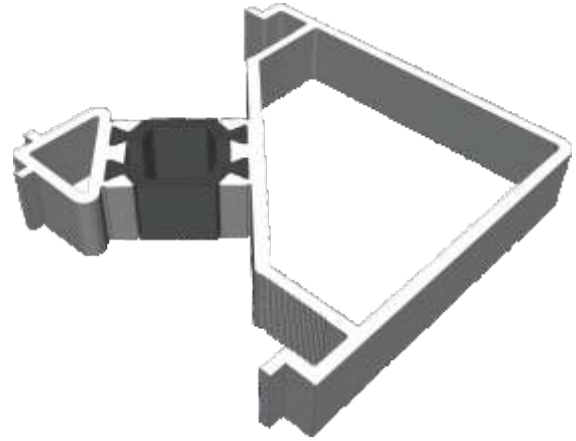

AW634 - Wide Flat Transom

AW635 - Large Flat Transom

Extensions

AW725 - 20mm Extension For 58mm Frames

AW724 - 20mm Extension For 70mm Frames

AW728 - 40mm Extension For 70mm Frames

Corner Posts

AW721 - 90 Degree Post For 58mm Frame