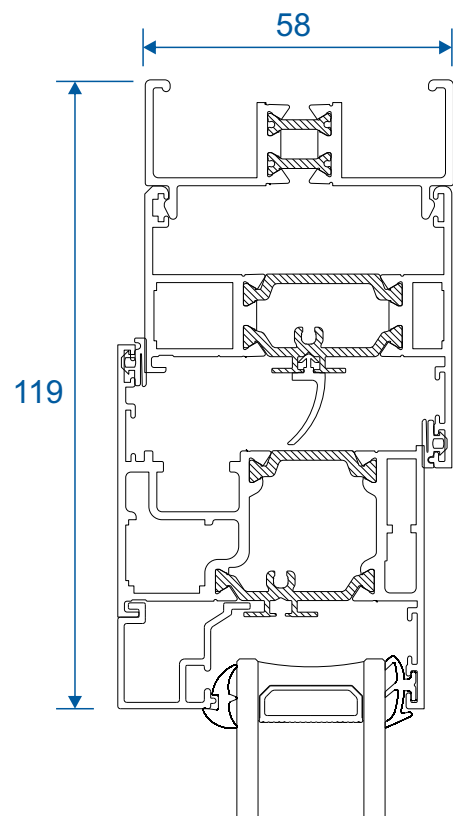

Using AW623

Extensions

20mm Extension On AW604

20mm Extension On AW605

20mm Extension On AW622

40mm Extension On AW622

90° Corner Posts

58mm Corner Post With AW604 Frame

58mm Corner Post With AW605 Frame

70mm Corner Post With AW622 Frame

Circular Poles

AW712 - 120° to 180° 60mm Circular Pole

AW722 - 120° to 180° 70mm Circular Pole

Bay Poles

AW718 - 160° to 180° Pole For 70mm Frames

AW717 - 140° to 160° Pole For 70mm Frames

Bay Poles

AW716 - 120° to 140° Pole For 70mm Frames

AW715 - 100° to 120° Pole For 70mm Frames

Couplers

AW703 - 15mm Coupler For 58mm Frames

AW706 - 26mm Coupler For 58mm Frames