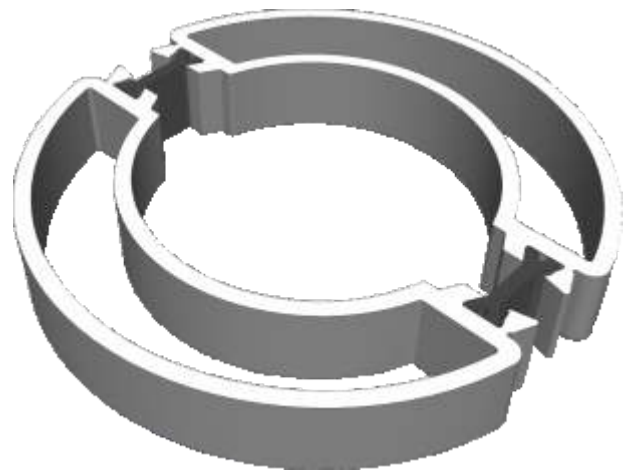

AW720 - 90 Degree Post For 70mm Frame

Circular Bay Poles

AW712 - 60mm Circular Pole

AW722 - 70mm Circular Pole

Bay Poles

AW718 - 160° to 180° For 70mm Frame

AW717 - 140° to 160° For 70mm Frame

Bay Poles