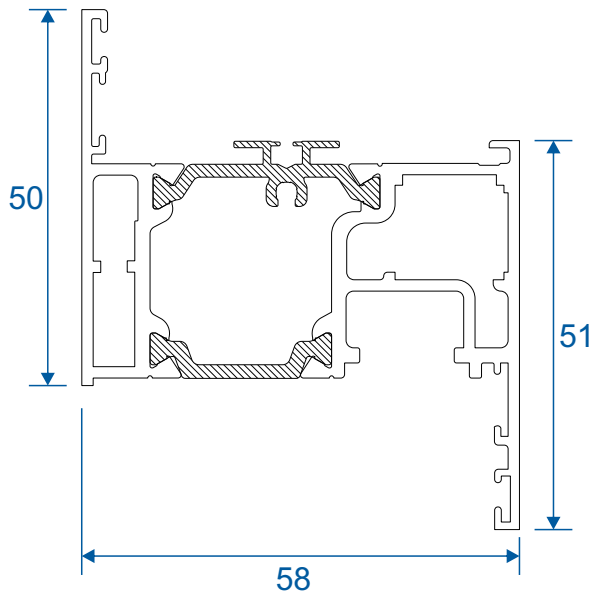

Deep Heads	22
Extensions	23

Posts, Poles and Couplers

90° Corner Posts	24
Circular Posts	25
Bay Poles	26 - 27
Couplers	28 - 29

Outer Frames

AW604 - Slim Equal Leg

AW605 - Standard Equal Leg

AW622 - Standard Direct Fix

Outer Frames

AW608 - Deep Equal Leg

AW623 - Deep Direct Fix

Sash & Beads

AW621 - Sash

AW660 - 28mm Bead

Transoms & Mullions

AW632 - Slim Flat Transom

AW634 - Wide Flat Transom

AW635 - Large Flat Transom

Extensions

AW725 - 20mm Extension For 58mm Frames

AW724 - 20mm Extension For 70mm Frames

AW728 - 40mm Extension For 70mm Frames

Corner Posts

AW721 - 90 Degree Post For 58mm Frame