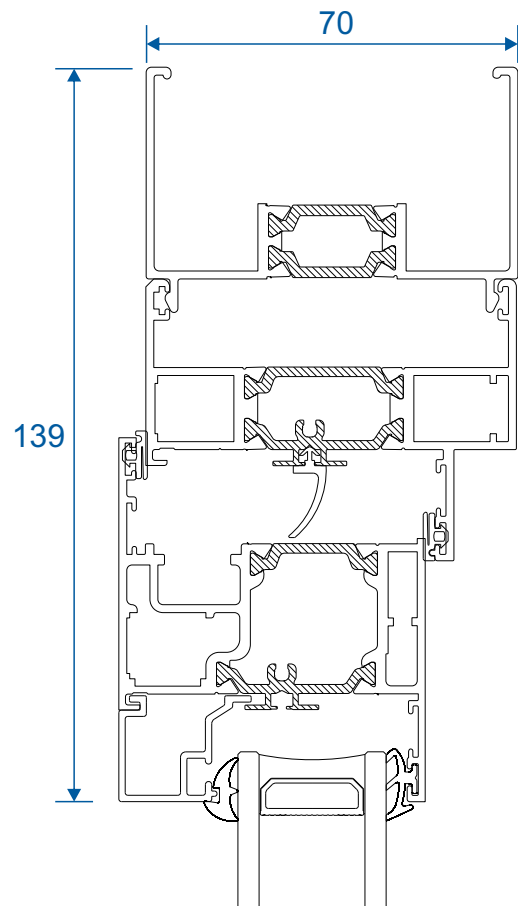

Using AW623

Extensions

20mm Extension On AW604

20mm Extension On AW605

20mm Extension On AW622

40mm Extension On AW622

90° Corner Posts

58mm Corner Post With AW604 Frame

58mm Corner Post With AW605 Frame

70mm Corner Post With AW622 Frame

Circular Poles

AW712 - 120° to 180° 60mm Circular Pole

AW722 - 120° to 180° 70mm Circular Pole

Bay Poles

AW718 - 160° to 180° Pole For 70mm Frames

AW717 - 140° to 160° Pole For 70mm Frames

Bay Poles

AW716 - 120° to 140° Pole For 70mm Frames

AW715 - 100° to 120° Pole For 70mm Frames

Couplers

AW703 - 15mm Coupler For 58mm Frames

AW706 - 26mm Coupler For 58mm Frames