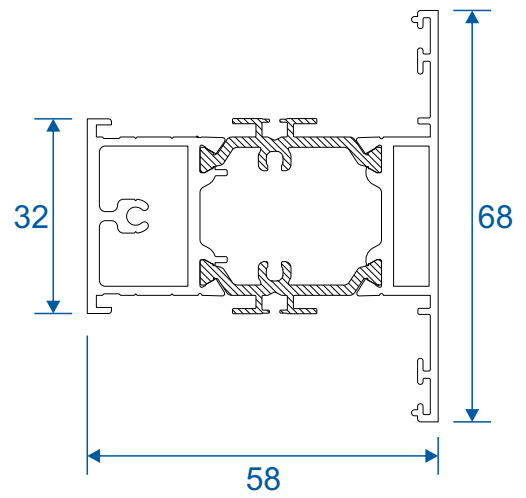

AW634 - Wide Flat Transom