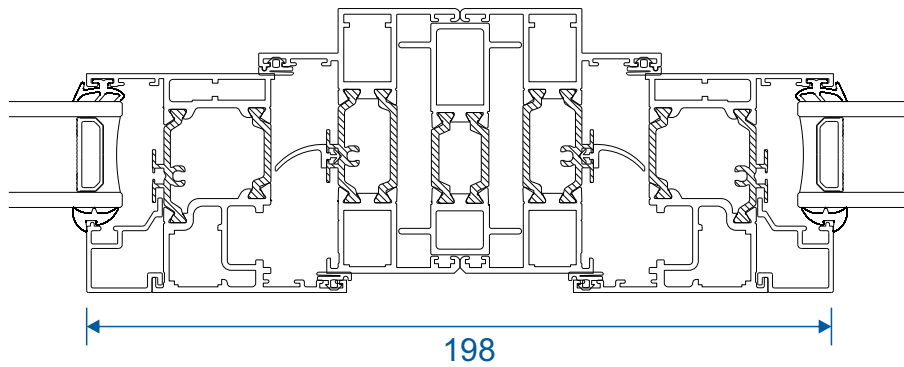

58mm Corner Post With AW605 Frame

70mm Corner Post With AW622 Frame

Circular Poles

AW712 - 120° to 180° 60mm Circular Pole

AW722 - 120° to 180° 70mm Circular Pole

Bay Poles

AW718 - 160° to 180° Pole For 70mm Frames

AW717 - 140° to 160° Pole For 70mm Frames

Bay Poles

AW716 - 120° to 140° Pole For 70mm Frames

AW715 - 100° to 120° Pole For 70mm Frames

Couplers

AW703 - 15mm Coupler For 58mm Frames

AW706 - 26mm Coupler For 58mm Frames

AW702 - 15mm Coupler For 70mm Frames

AW705 - 26mm Coupler For 70mm Frames

Hidden Couplers

AW710 - Hidden Coupler For 58mm Frames

AW709 - Hidden Coupler For 70mm Frames

Main Office & Factory

Units 4-5, t: 01268 681612 (15 lines)
Charfleets Road, f: 01268 510058
Canvey Island, e: sales@duration.co.uk
Essex. SS8 0PQ w: www.duration.co.uk