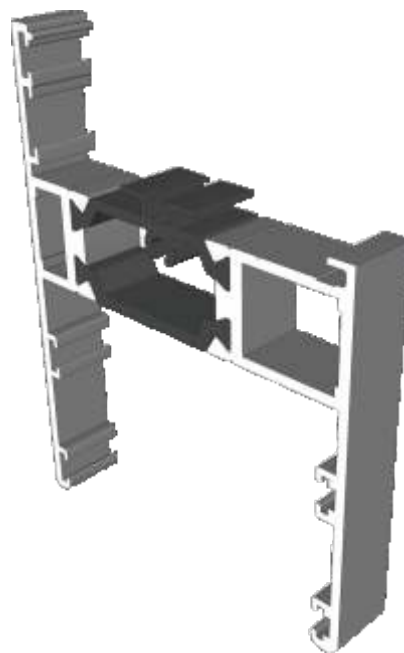

Deep Heads	22
Extensions	23

Posts, Poles and Couplers

90° Corner Posts	24
Circular Posts	25
Bay Poles	26 - 27
Couplers	28 - 29

Outer Frames

AW604 - Slim Equal Leg

AW605 - Standard Equal Leg

AW622 - Standard Direct Fix

Outer Frames

AW608 - Deep Equal Leg

AW623 - Deep Direct Fix

Sash & Beads

AW621 - Sash

AW660 - 28mm Bead

Transoms & Mullions

AW632 - Slim Flat Transom