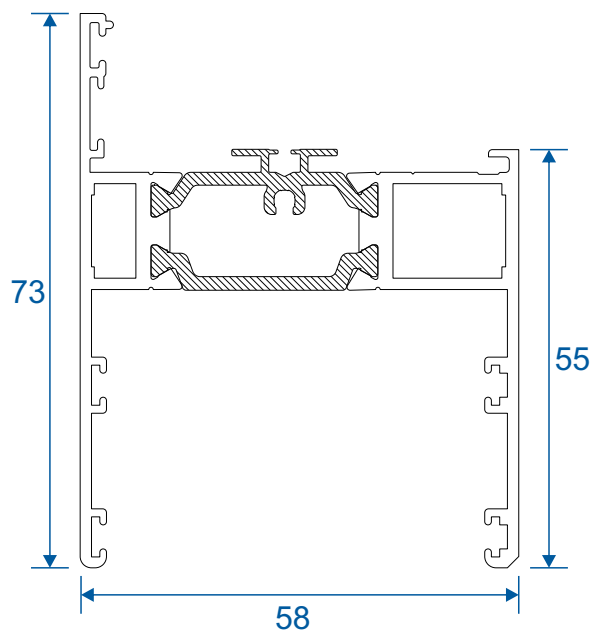

Outer Frames

AW608 - Deep Equal Leg