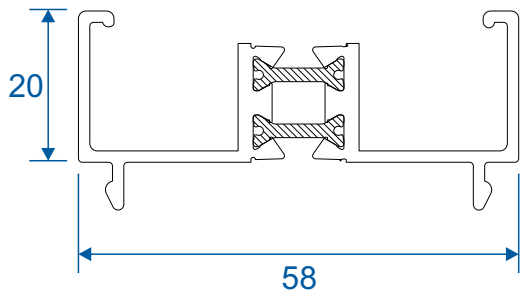

AW634 - Wide Flat Transom

AW635 - Large Flat Transom

Extensions

AW725 - 20mm Extension For 58mm Frames

AW724 - 20mm Extension For 70mm Frames

AW728 - 40mm Extension For 70mm Frames

Corner Posts

AW721 - 90 Degree Post For 58mm Frame

AW720 - 90 Degree Post For 70mm Frame

Circular Bay Poles

AW712 - 60mm Circular Pole

AW722 - 70mm Circular Pole

Bay Poles

AW718 - 160° to 180° For 70mm Frame

AW717 - 140° to 160° For 70mm Frame

Bay Poles