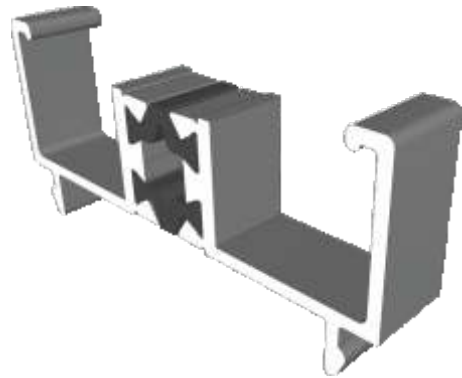

AW634 - Wide Flat Transom

AW635 - Large Flat Transom

Extensions

AW725 - 20mm Extension For 58mm Frames

AW724 - 20mm Extension For 70mm Frames

AW728 - 40mm Extension For 70mm Frames

Corner Posts

AW721 - 90 Degree Post For 58mm Frame

AW720 - 90 Degree Post For 70mm Frame

Circular Bay Poles

AW712 - 60mm Circular Pole

AW722 - 70mm Circular Pole

Bay Poles

AW718 - 160° to 180° For 70mm Frame

AW717 - 140° to 160° For 70mm Frame

Bay Poles