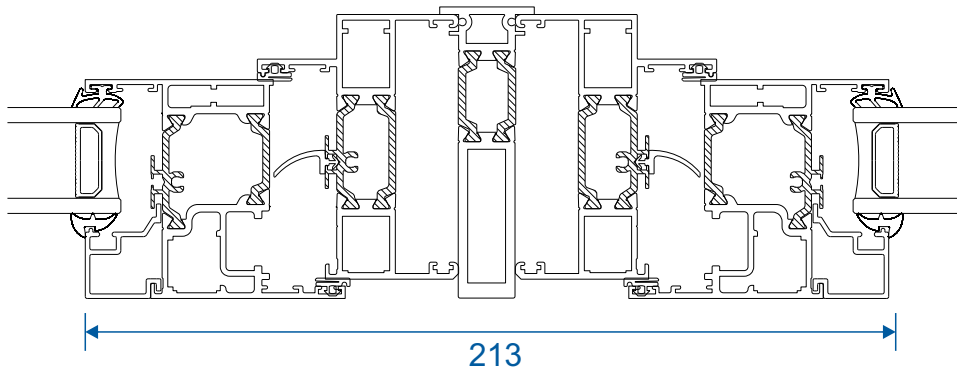

AW702 - 15mm Coupler For 70mm Frames