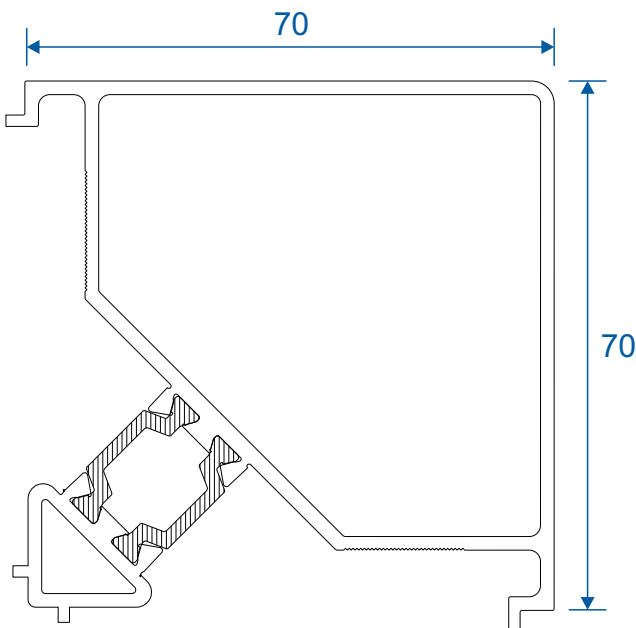

AW634 - Wide Flat Transom

AW635 - Large Flat Transom

Extensions

AW725 - 20mm Extension For 58mm Frames

AW724 - 20mm Extension For 70mm Frames

AW728 - 40mm Extension For 70mm Frames

Corner Posts

AW721 - 90 Degree Post For 58mm Frame

AW720 - 90 Degree Post For 70mm Frame

Circular Bay Poles

AW712 - 60mm Circular Pole

AW722 - 70mm Circular Pole

Bay Poles

AW718 - 160° to 180° For 70mm Frame

AW717 - 140° to 160° For 70mm Frame

Bay Poles