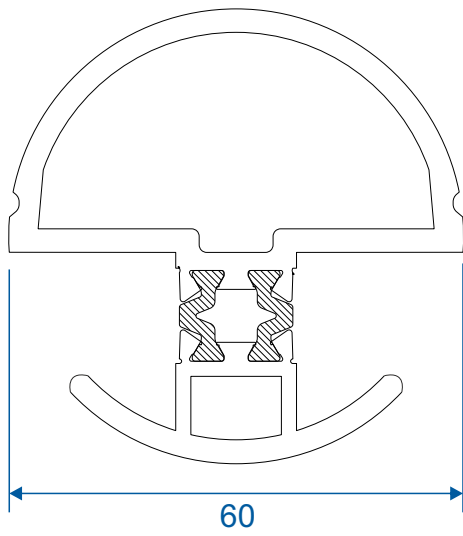

Circular Bay Poles

AW712 - 60mm Circular Pole