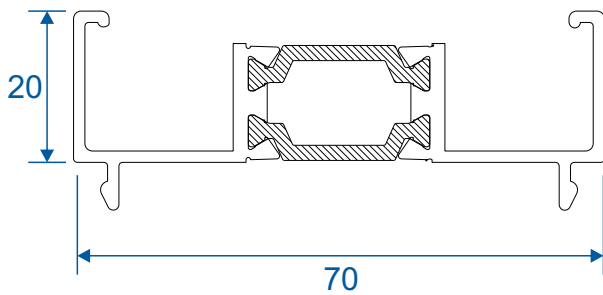

AW634 - Wide Flat Transom

AW635 - Large Flat Transom

Extensions

AW725 - 20mm Extension For 58mm Frames

AW724 - 20mm Extension For 70mm Frames

AW728 - 40mm Extension For 70mm Frames

Corner Posts

AW721 - 90 Degree Post For 58mm Frame

AW720 - 90 Degree Post For 70mm Frame

Circular Bay Poles

AW712 - 60mm Circular Pole

AW722 - 70mm Circular Pole

Bay Poles

AW718 - 160° to 180° For 70mm Frame

AW717 - 140° to 160° For 70mm Frame

Bay Poles