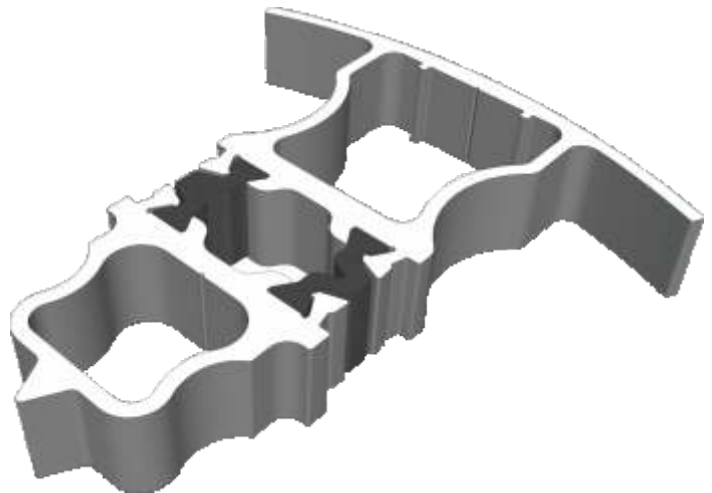

AW720 - 90 Degree Post For 70mm Frame

Circular Bay Poles

AW712 - 60mm Circular Pole

AW722 - 70mm Circular Pole

Bay Poles

AW718 - 160° to 180° For 70mm Frame

AW717 - 140° to 160° For 70mm Frame

Bay Poles