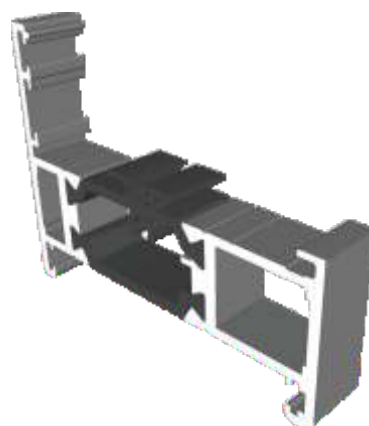

Premium Tilt & Turns

Section Identification Guide

DURATION
WINDOWS

Contents

Profiles

Outer Frames	3 - 4
Sash & Beads	5
Transoms & Mullions	6
Extensions	7
Corner Posts	8
Circular Bay Poles	9
Bay Poles	10 - 11
Couplers	12 - 14
Cills	15 - 16

Head, Jamb and Cill Combinations

Using Frame AW604	17
Using Frame AW605	18
Using Frame AW622	19

Transoms and Mullion Combinations

Fixed Next To Opener	20
Opener Next To Opener	21

Trickle Vents and Extensions

Deep Heads	22
Extensions	23

Posts, Poles and Couplers

90° Corner Posts	24
Circular Posts	25
Bay Poles	26 - 27
Couplers	28 - 29

Outer Frames

AW604 - Slim Equal Leg

AW605 - Standard Equal Leg

AW622 - Standard Direct Fix