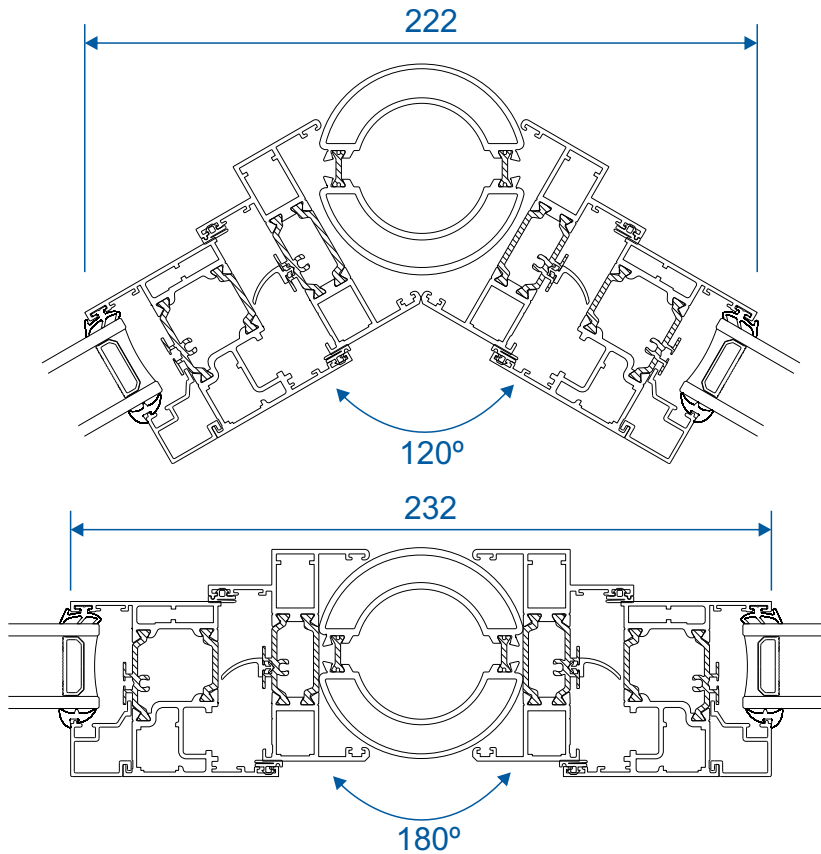

Using AW623

Extensions

20mm Extension On AW604

20mm Extension On AW605

20mm Extension On AW622

40mm Extension On AW622

90° Corner Posts

58mm Corner Post With AW604 Frame

58mm Corner Post With AW605 Frame

70mm Corner Post With AW622 Frame

Circular Poles

AW712 - 120° to 180° 60mm Circular Pole

AW722 - 120° to 180° 70mm Circular Pole

Bay Poles

AW718 - 160° to 180° Pole For 70mm Frames

AW717 - 140° to 160° Pole For 70mm Frames

Bay Poles

AW716 - 120° to 140° Pole For 70mm Frames

AW715 - 100° to 120° Pole For 70mm Frames

Couplers

AW703 - 15mm Coupler For 58mm Frames

AW706 - 26mm Coupler For 58mm Frames