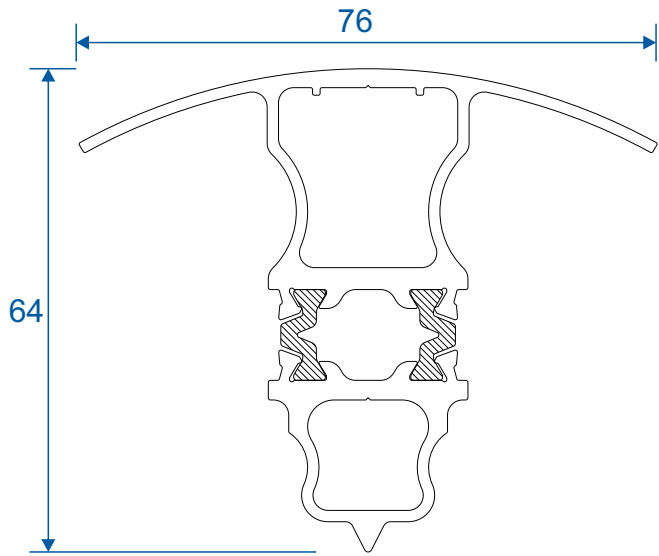

AW634 - Wide Flat Transom

AW635 - Large Flat Transom

Extensions

AW725 - 20mm Extension For 58mm Frames

AW724 - 20mm Extension For 70mm Frames

AW728 - 40mm Extension For 70mm Frames

Corner Posts

AW721 - 90 Degree Post For 58mm Frame

AW720 - 90 Degree Post For 70mm Frame

Circular Bay Poles

AW712 - 60mm Circular Pole

AW722 - 70mm Circular Pole

Bay Poles

AW718 - 160° to 180° For 70mm Frame

AW717 - 140° to 160° For 70mm Frame

Bay Poles

AW716 - 120° to 140° For 70mm Frame

AW715 - 100° to 120° For 70mm Frame

Couplers

AW703 - 15mm Coupler For 58mm Frame

AW706 - 26mm Coupler For 58mm Frame

Couplers

AW702 - 15mm Coupler For 70mm Frame

AW705 - 25mm Coupler For 70mm Frame