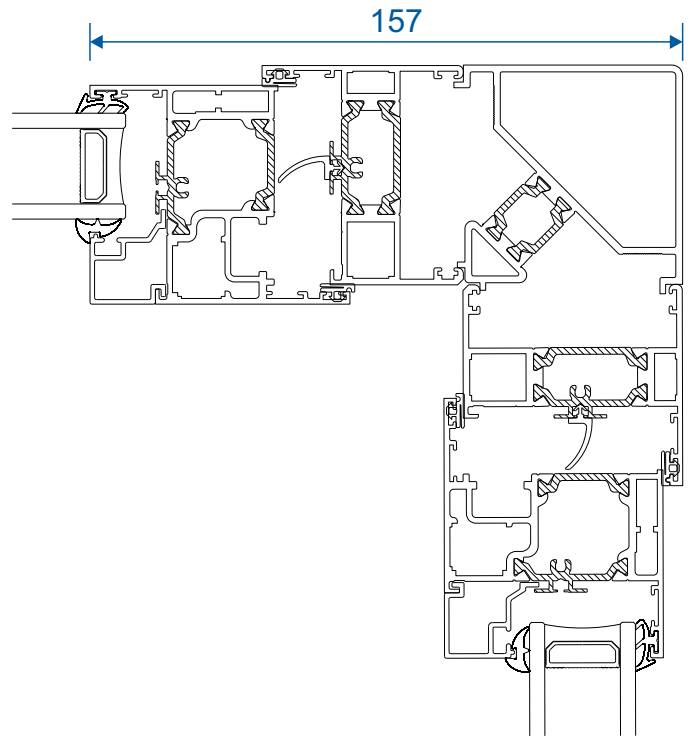

Using AW623

Extensions

20mm Extension On AW604

20mm Extension On AW605

20mm Extension On AW622

40mm Extension On AW622

90° Corner Posts

58mm Corner Post With AW604 Frame

58mm Corner Post With AW605 Frame

70mm Corner Post With AW622 Frame

Circular Poles

AW712 - 120° to 180° 60mm Circular Pole

AW722 - 120° to 180° 70mm Circular Pole

Bay Poles

AW718 - 160° to 180° Pole For 70mm Frames