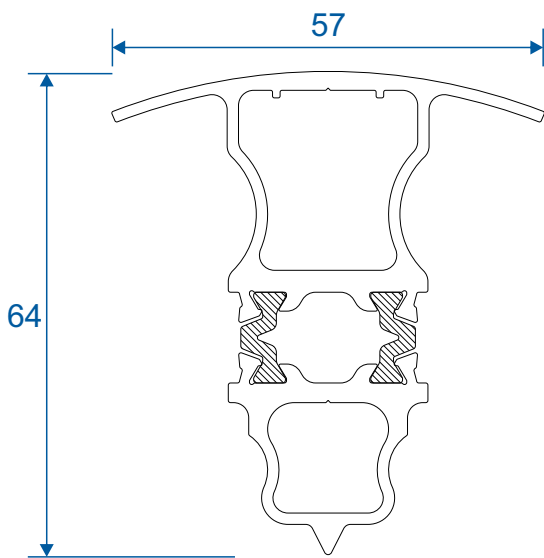

AW634 - Wide Flat Transom

AW635 - Large Flat Transom

Extensions

AW725 - 20mm Extension For 58mm Frames

AW724 - 20mm Extension For 70mm Frames

AW728 - 40mm Extension For 70mm Frames

Corner Posts

AW721 - 90 Degree Post For 58mm Frame

AW720 - 90 Degree Post For 70mm Frame

Circular Bay Poles

AW712 - 60mm Circular Pole

AW722 - 70mm Circular Pole

Bay Poles

AW718 - 160° to 180° For 70mm Frame

AW717 - 140° to 160° For 70mm Frame

Bay Poles

AW716 - 120° to 140° For 70mm Frame

AW715 - 100° to 120° For 70mm Frame

Couplers

AW703 - 15mm Coupler For 58mm Frame

AW706 - 26mm Coupler For 58mm Frame

Couplers

AW702 - 15mm Coupler For 70mm Frame

AW705 - 25mm Coupler For 70mm Frame