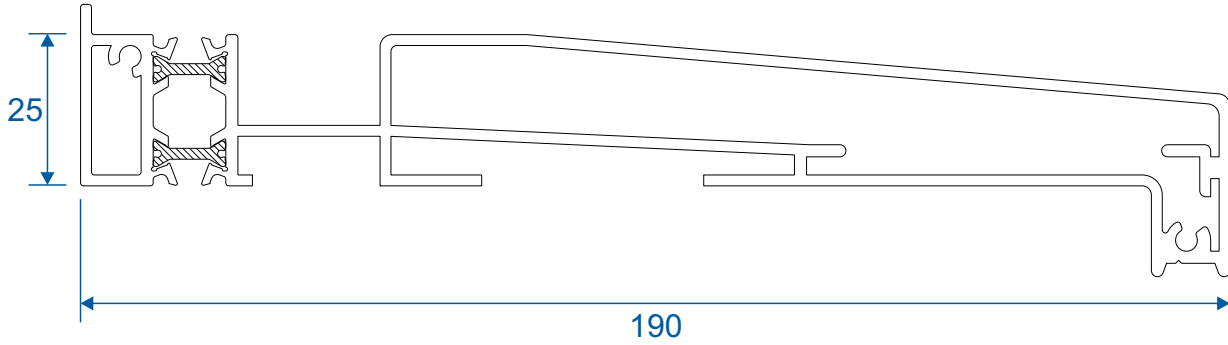

AW716 - 120° to 140° For 70mm Frame

AW715 - 100° to 120° For 70mm Frame

Couplers

AW703 - 15mm Coupler For 58mm Frame

AW706 - 26mm Coupler For 58mm Frame

Couplers

AW702 - 15mm Coupler For 70mm Frame

AW705 - 25mm Coupler For 70mm Frame

Couplers

AW710 - Hidden Coupler For 58mm Frame

AW709 - Hidden Coupler For 70mm Frame

Cills

AW570 - 96mm Projection Cill

AW542 - 150mm Projection Cill

Cills

AW544 - 190mm Projection Cill