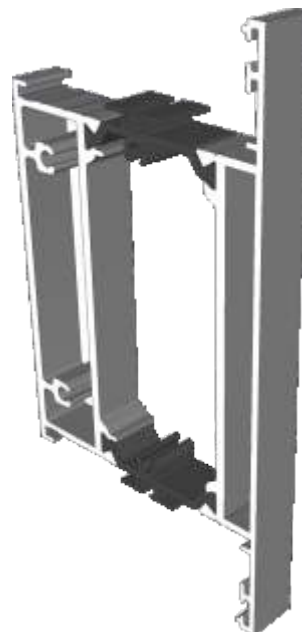

AW635 - Large Flat Transom