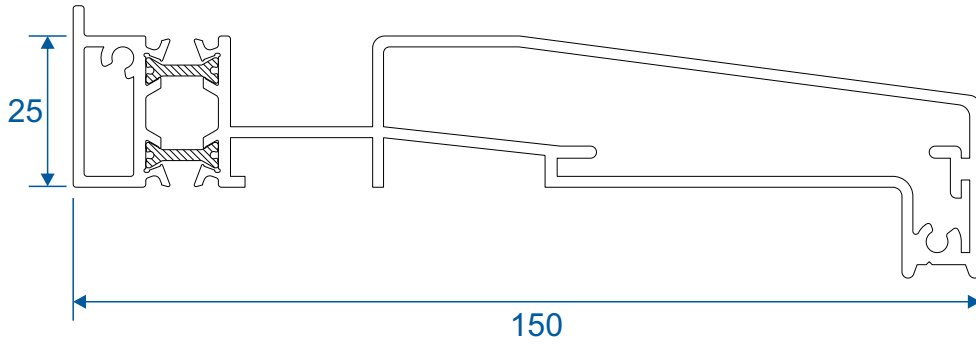

AW716 - 120° to 140° For 70mm Frame

AW715 - 100° to 120° For 70mm Frame

Couplers

AW703 - 15mm Coupler For 58mm Frame

AW706 - 26mm Coupler For 58mm Frame

Couplers

AW702 - 15mm Coupler For 70mm Frame

AW705 - 25mm Coupler For 70mm Frame

Couplers

AW710 - Hidden Coupler For 58mm Frame

AW709 - Hidden Coupler For 70mm Frame

Cills

AW570 - 96mm Projection Cill

AW542 - 150mm Projection Cill

Cills

AW544 - 190mm Projection Cill