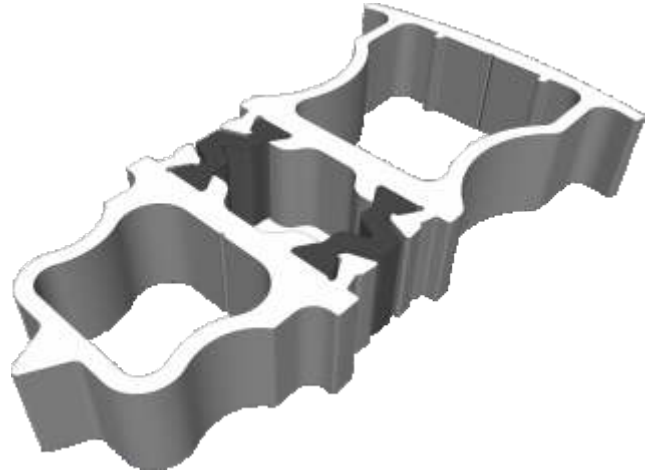

AW720 - 90 Degree Post For 70mm Frame

Circular Bay Poles

AW712 - 60mm Circular Pole

AW722 - 70mm Circular Pole

Bay Poles

AW718 - 160° to 180° For 70mm Frame

AW717 - 140° to 160° For 70mm Frame

Bay Poles