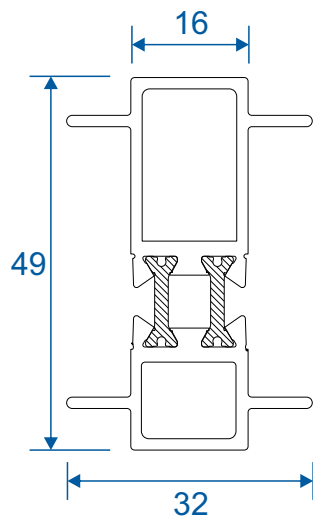

AW720 - 90 Degree Post For 70mm Frame

Circular Bay Poles

AW712 - 60mm Circular Pole

AW722 - 70mm Circular Pole

Bay Poles

AW718 - 160° to 180° For 70mm Frame

AW717 - 140° to 160° For 70mm Frame

Bay Poles

AW716 - 120° to 140° For 70mm Frame

AW715 - 100° to 120° For 70mm Frame

Couplers

AW703 - 15mm Coupler For 58mm Frame

AW706 - 26mm Coupler For 58mm Frame

Couplers

AW702 - 15mm Coupler For 70mm Frame

AW705 - 25mm Coupler For 70mm Frame

Couplers

AW710 - Hidden Coupler For 58mm Frame

AW709 - Hidden Coupler For 70mm Frame

Cills

AW570 - 96mm Projection Cill

AW542 - 150mm Projection Cill

Cills

AW544 - 190mm Projection Cill