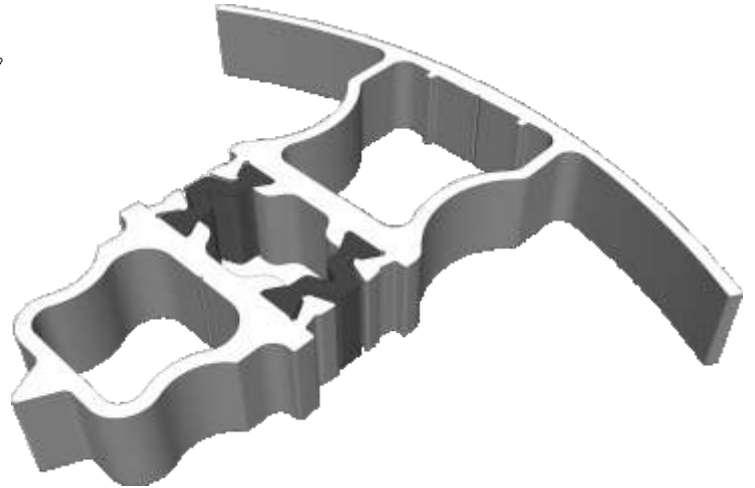

Bay Poles

AW716 - 120° to 140° For 70mm Frame