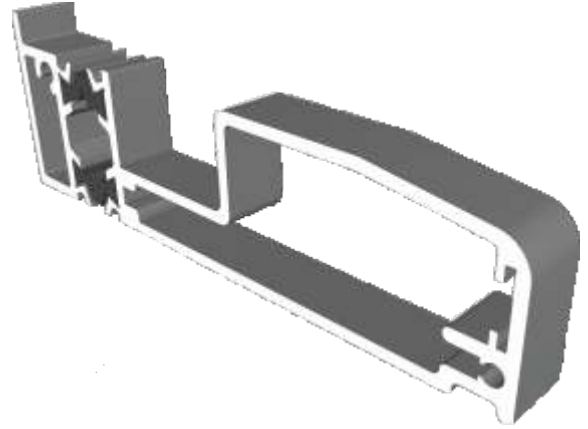

Couplers

AW710 - Hidden Coupler For 58mm Frame

AW709 - Hidden Coupler For 70mm Frame

Cills

AW570 - 96mm Projection Cill

AW542 - 150mm Projection Cill

Cills

AW544 - 190mm Projection Cill