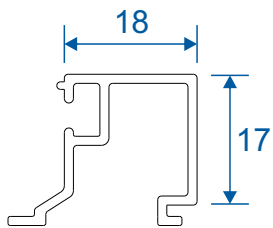

Deep Heads	22
Extensions	23

Posts, Poles and Couplers

90° Corner Posts	24
Circular Posts	25
Bay Poles	26 - 27
Couplers	28 - 29

Outer Frames

AW604 - Slim Equal Leg

AW605 - Standard Equal Leg

AW622 - Standard Direct Fix

Outer Frames

AW608 - Deep Equal Leg

AW623 - Deep Direct Fix

Sash & Beads

AW621 - Sash

AW660 - 28mm Bead

Transoms & Mullions

AW632 - Slim Flat Transom