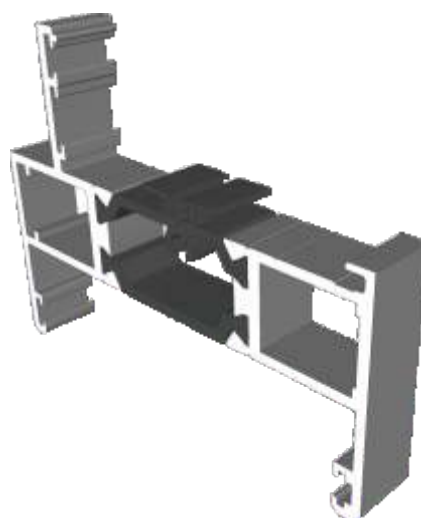

Deep Heads	22
Extensions	23

Posts, Poles and Couplers

90° Corner Posts	24
Circular Posts	25
Bay Poles	26 - 27
Couplers	28 - 29

Outer Frames

AW604 - Slim Equal Leg

AW605 - Standard Equal Leg

AW622 - Standard Direct Fix