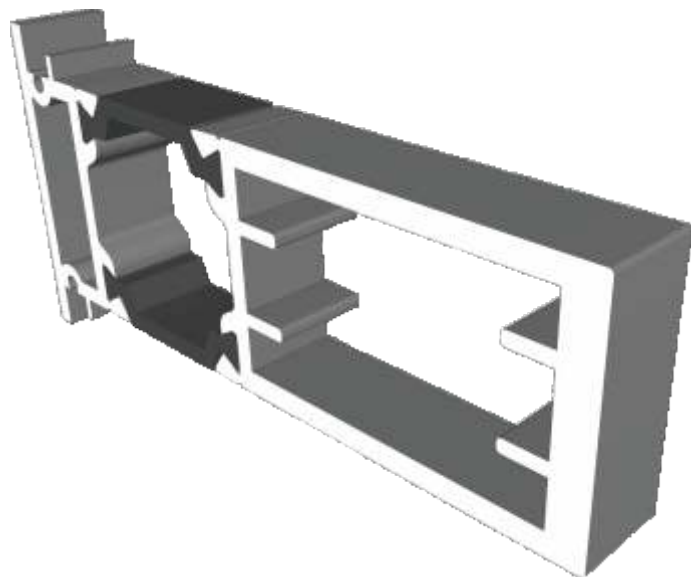

AW716 - 120° to 140° For 70mm Frame

AW715 - 100° to 120° For 70mm Frame

Couplers

AW703 - 15mm Coupler For 58mm Frame

AW706 - 26mm Coupler For 58mm Frame

Couplers

AW702 - 15mm Coupler For 70mm Frame

AW705 - 25mm Coupler For 70mm Frame