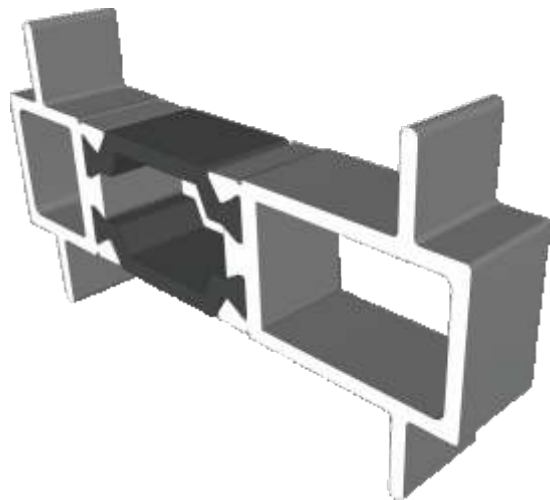

AW709 - Hidden Coupler For 70mm Frame