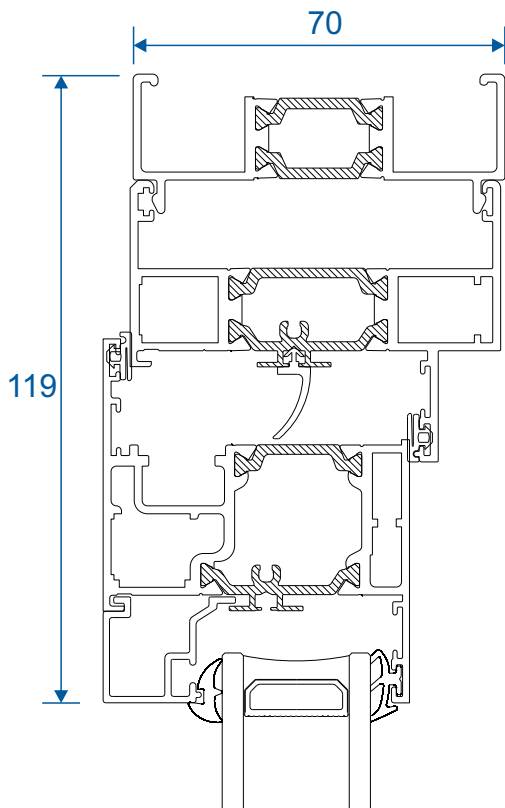

Using AW623

Extensions

20mm Extension On AW604

20mm Extension On AW605

20mm Extension On AW622

40mm Extension On AW622

90° Corner Posts

58mm Corner Post With AW604 Frame

58mm Corner Post With AW605 Frame

70mm Corner Post With AW622 Frame

Circular Poles

AW712 - 120° to 180° 60mm Circular Pole

AW722 - 120° to 180° 70mm Circular Pole

Bay Poles

AW718 - 160° to 180° Pole For 70mm Frames

AW717 - 140° to 160° Pole For 70mm Frames

Bay Poles

AW716 - 120° to 140° Pole For 70mm Frames

AW715 - 100° to 120° Pole For 70mm Frames

Couplers

AW703 - 15mm Coupler For 58mm Frames

AW706 - 26mm Coupler For 58mm Frames