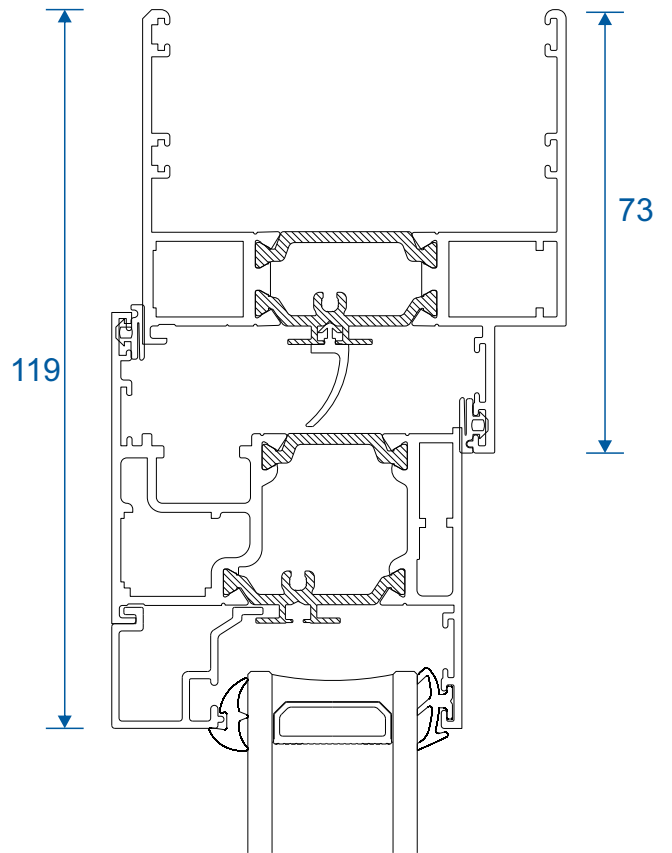

Using AW623

Extensions

20mm Extension On AW604

20mm Extension On AW605

20mm Extension On AW622

40mm Extension On AW622

90° Corner Posts

58mm Corner Post With AW604 Frame

58mm Corner Post With AW605 Frame

70mm Corner Post With AW622 Frame

Circular Poles

AW712 - 120° to 180° 60mm Circular Pole

AW722 - 120° to 180° 70mm Circular Pole

Bay Poles

AW718 - 160° to 180° Pole For 70mm Frames