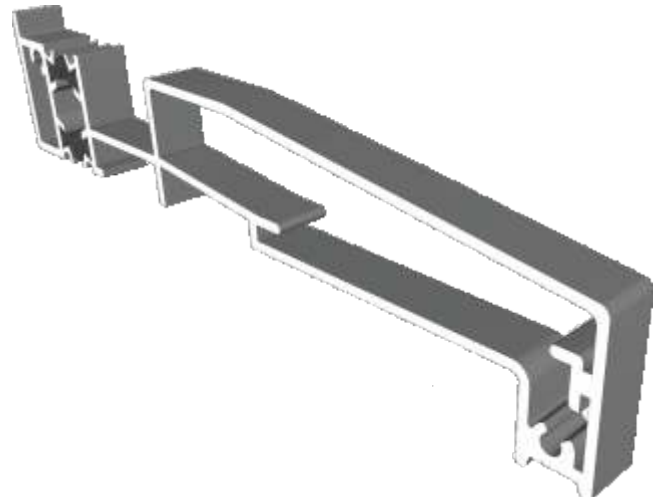

Couplers

AW710 - Hidden Coupler For 58mm Frame

AW709 - Hidden Coupler For 70mm Frame

Cills

AW570 - 96mm Projection Cill

AW542 - 150mm Projection Cill

Cills

AW544 - 190mm Projection Cill