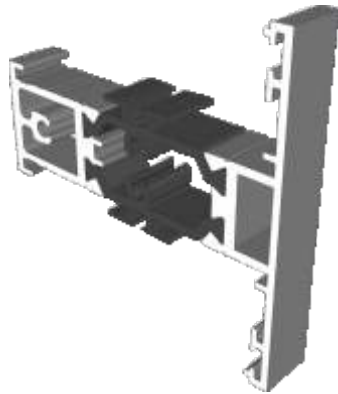

Deep Heads	22
Extensions	23

Posts, Poles and Couplers

90° Corner Posts	24
Circular Posts	25
Bay Poles	26 - 27
Couplers	28 - 29

Outer Frames

AW604 - Slim Equal Leg

AW605 - Standard Equal Leg

AW622 - Standard Direct Fix

Outer Frames

AW608 - Deep Equal Leg

AW623 - Deep Direct Fix

Sash & Beads

AW621 - Sash

AW660 - 28mm Bead

Transoms & Mullions

AW632 - Slim Flat Transom