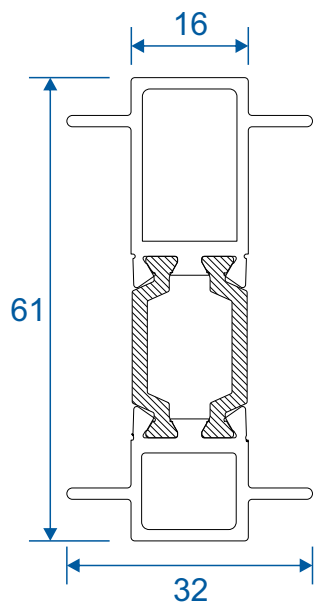

AW720 - 90 Degree Post For 70mm Frame

Circular Bay Poles

AW712 - 60mm Circular Pole

AW722 - 70mm Circular Pole

Bay Poles

AW718 - 160° to 180° For 70mm Frame

AW717 - 140° to 160° For 70mm Frame

Bay Poles

AW716 - 120° to 140° For 70mm Frame

AW715 - 100° to 120° For 70mm Frame

Couplers

AW703 - 15mm Coupler For 58mm Frame

AW706 - 26mm Coupler For 58mm Frame

Couplers

AW702 - 15mm Coupler For 70mm Frame

AW705 - 25mm Coupler For 70mm Frame

Couplers

AW710 - Hidden Coupler For 58mm Frame

AW709 - Hidden Coupler For 70mm Frame

Cills

AW570 - 96mm Projection Cill

AW542 - 150mm Projection Cill

Cills

AW544 - 190mm Projection Cill

58mm Corner Post With AW605 Frame

70mm Corner Post With AW622 Frame

Circular Poles

AW712 - 120° to 180° 60mm Circular Pole

AW722 - 120° to 180° 70mm Circular Pole

Bay Poles

AW718 - 160° to 180° Pole For 70mm Frames