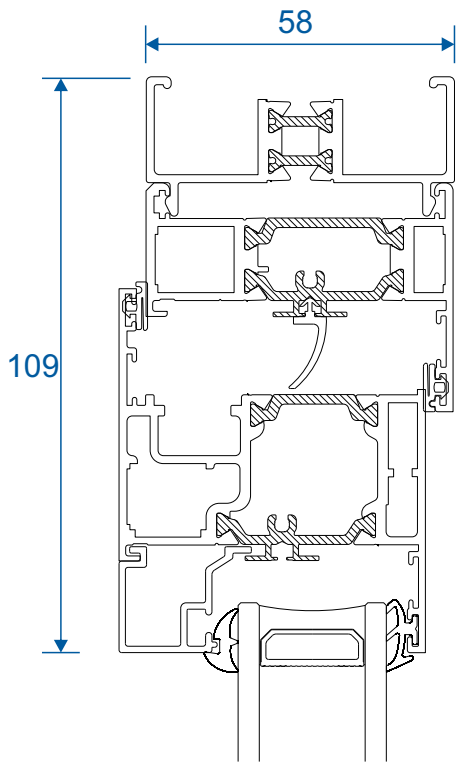

Using AW634 Transom or Mullion

Using AW635 Transom or Mullion

Opener Next To Opener

Using AW632 Transom or Mullion

Using AW634 Transom or Mullion

Using AW635 Transom or Mullion

Deep Heads

Using AW608

Using AW623

Extensions

20mm Extension On AW604

20mm Extension On AW605

20mm Extension On AW622

40mm Extension On AW622

90° Corner Posts

58mm Corner Post With AW604 Frame

58mm Corner Post With AW605 Frame

70mm Corner Post With AW622 Frame

Circular Poles

AW712 - 120° to 180° 60mm Circular Pole

AW722 - 120° to 180° 70mm Circular Pole

Bay Poles

AW718 - 160° to 180° Pole For 70mm Frames

AW717 - 140° to 160° Pole For 70mm Frames

Bay Poles

AW716 - 120° to 140° Pole For 70mm Frames

AW715 - 100° to 120° Pole For 70mm Frames

Couplers

AW703 - 15mm Coupler For 58mm Frames

AW706 - 26mm Coupler For 58mm Frames