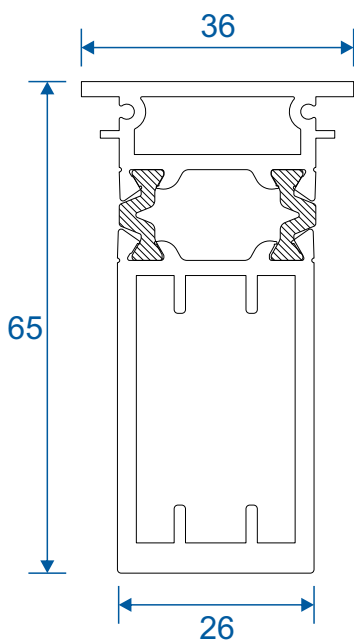

AW720 - 90 Degree Post For 70mm Frame

Circular Bay Poles

AW712 - 60mm Circular Pole

AW722 - 70mm Circular Pole

Bay Poles

AW718 - 160° to 180° For 70mm Frame

AW717 - 140° to 160° For 70mm Frame

Bay Poles

AW716 - 120° to 140° For 70mm Frame

AW715 - 100° to 120° For 70mm Frame

Couplers

AW703 - 15mm Coupler For 58mm Frame

AW706 - 26mm Coupler For 58mm Frame

Couplers

AW702 - 15mm Coupler For 70mm Frame

AW705 - 25mm Coupler For 70mm Frame

Couplers

AW710 - Hidden Coupler For 58mm Frame

AW709 - Hidden Coupler For 70mm Frame

Cills

AW570 - 96mm Projection Cill

AW542 - 150mm Projection Cill

Cills

AW544 - 190mm Projection Cill