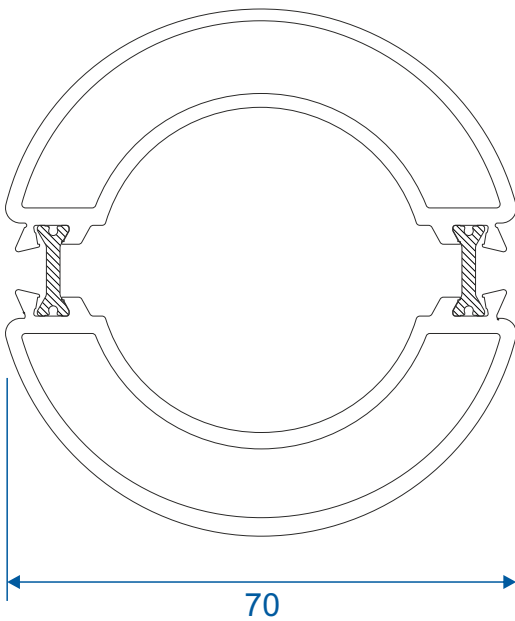

AW720 - 90 Degree Post For 70mm Frame

Circular Bay Poles

AW712 - 60mm Circular Pole

AW722 - 70mm Circular Pole

Bay Poles

AW718 - 160° to 180° For 70mm Frame

AW717 - 140° to 160° For 70mm Frame

Bay Poles

AW716 - 120° to 140° For 70mm Frame

AW715 - 100° to 120° For 70mm Frame

Couplers

AW703 - 15mm Coupler For 58mm Frame

AW706 - 26mm Coupler For 58mm Frame

Couplers

AW702 - 15mm Coupler For 70mm Frame

AW705 - 25mm Coupler For 70mm Frame