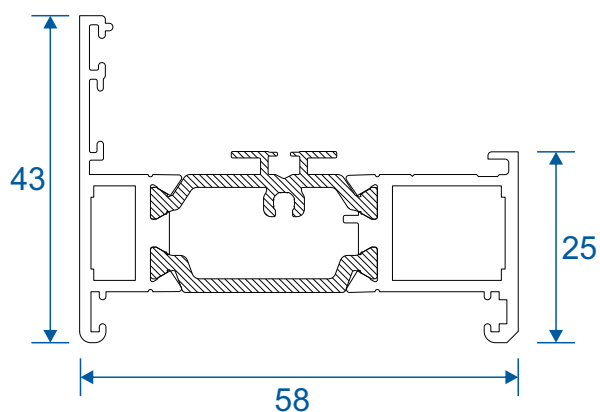

Premium Tilt & Turns

Section Identification Guide

DURATION
WINDOWS

Contents

Profiles

Outer Frames	3 - 4
Sash & Beads	5
Transoms & Mullions	6
Extensions	7
Corner Posts	8
Circular Bay Poles	9
Bay Poles	10 - 11
Couplers	12 - 14
Cills	15 - 16

Deep Heads	22
Extensions	23

Posts, Poles and Couplers

90° Corner Posts	24
Circular Posts	25
Bay Poles	26 - 27
Couplers	28 - 29

Outer Frames

AW604 - Slim Equal Leg

AW605 - Standard Equal Leg

AW622 - Standard Direct Fix