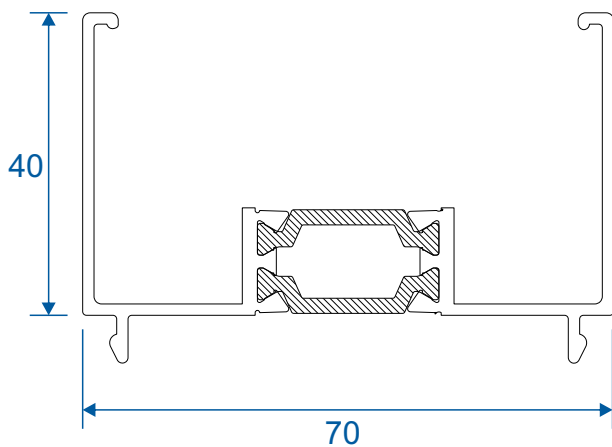

AW634 - Wide Flat Transom

AW635 - Large Flat Transom

Extensions

AW725 - 20mm Extension For 58mm Frames

AW724 - 20mm Extension For 70mm Frames

AW728 - 40mm Extension For 70mm Frames

Corner Posts

AW721 - 90 Degree Post For 58mm Frame

AW720 - 90 Degree Post For 70mm Frame

Circular Bay Poles

AW712 - 60mm Circular Pole

AW722 - 70mm Circular Pole

Bay Poles

AW718 - 160° to 180° For 70mm Frame

AW717 - 140° to 160° For 70mm Frame

Bay Poles