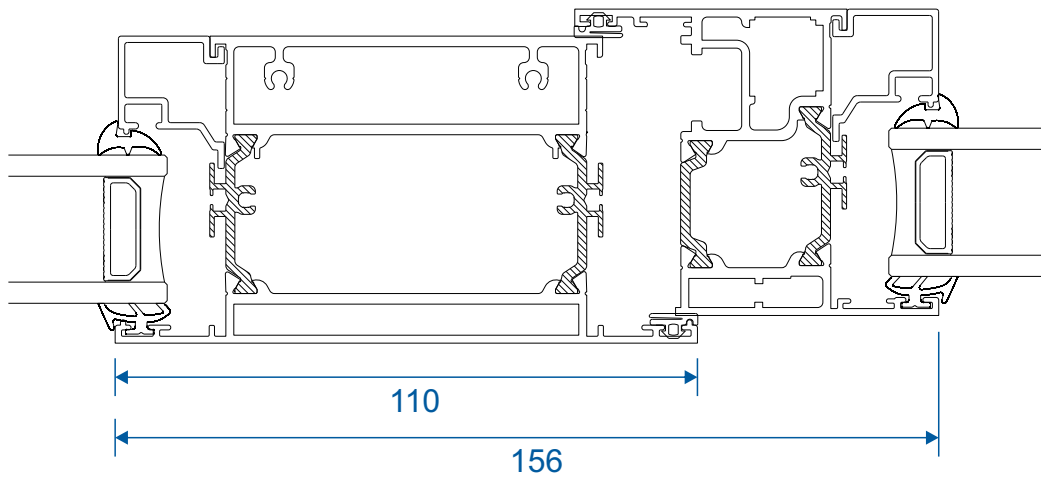

Using AW635 Transom or Mullion