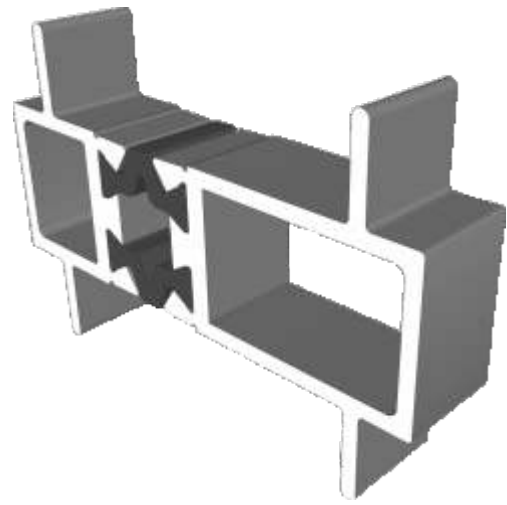

Couplers

AW710 - Hidden Coupler For 58mm Frame