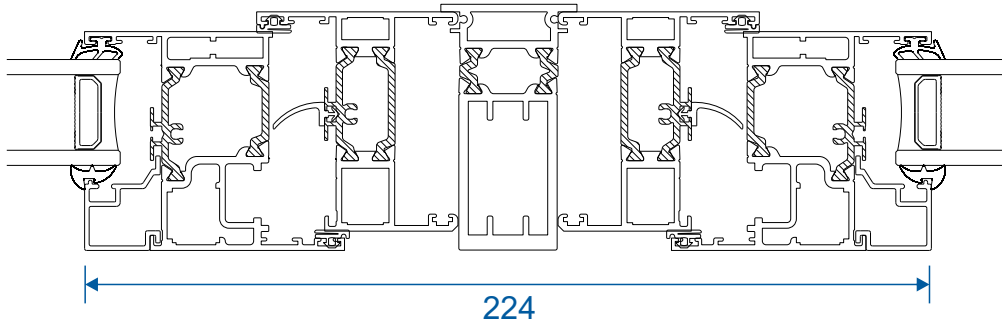

58mm Corner Post With AW605 Frame

70mm Corner Post With AW622 Frame

Circular Poles

AW712 - 120° to 180° 60mm Circular Pole

AW722 - 120° to 180° 70mm Circular Pole

Bay Poles

AW718 - 160° to 180° Pole For 70mm Frames

AW717 - 140° to 160° Pole For 70mm Frames

Bay Poles

AW716 - 120° to 140° Pole For 70mm Frames

AW715 - 100° to 120° Pole For 70mm Frames

Couplers

AW703 - 15mm Coupler For 58mm Frames

AW706 - 26mm Coupler For 58mm Frames