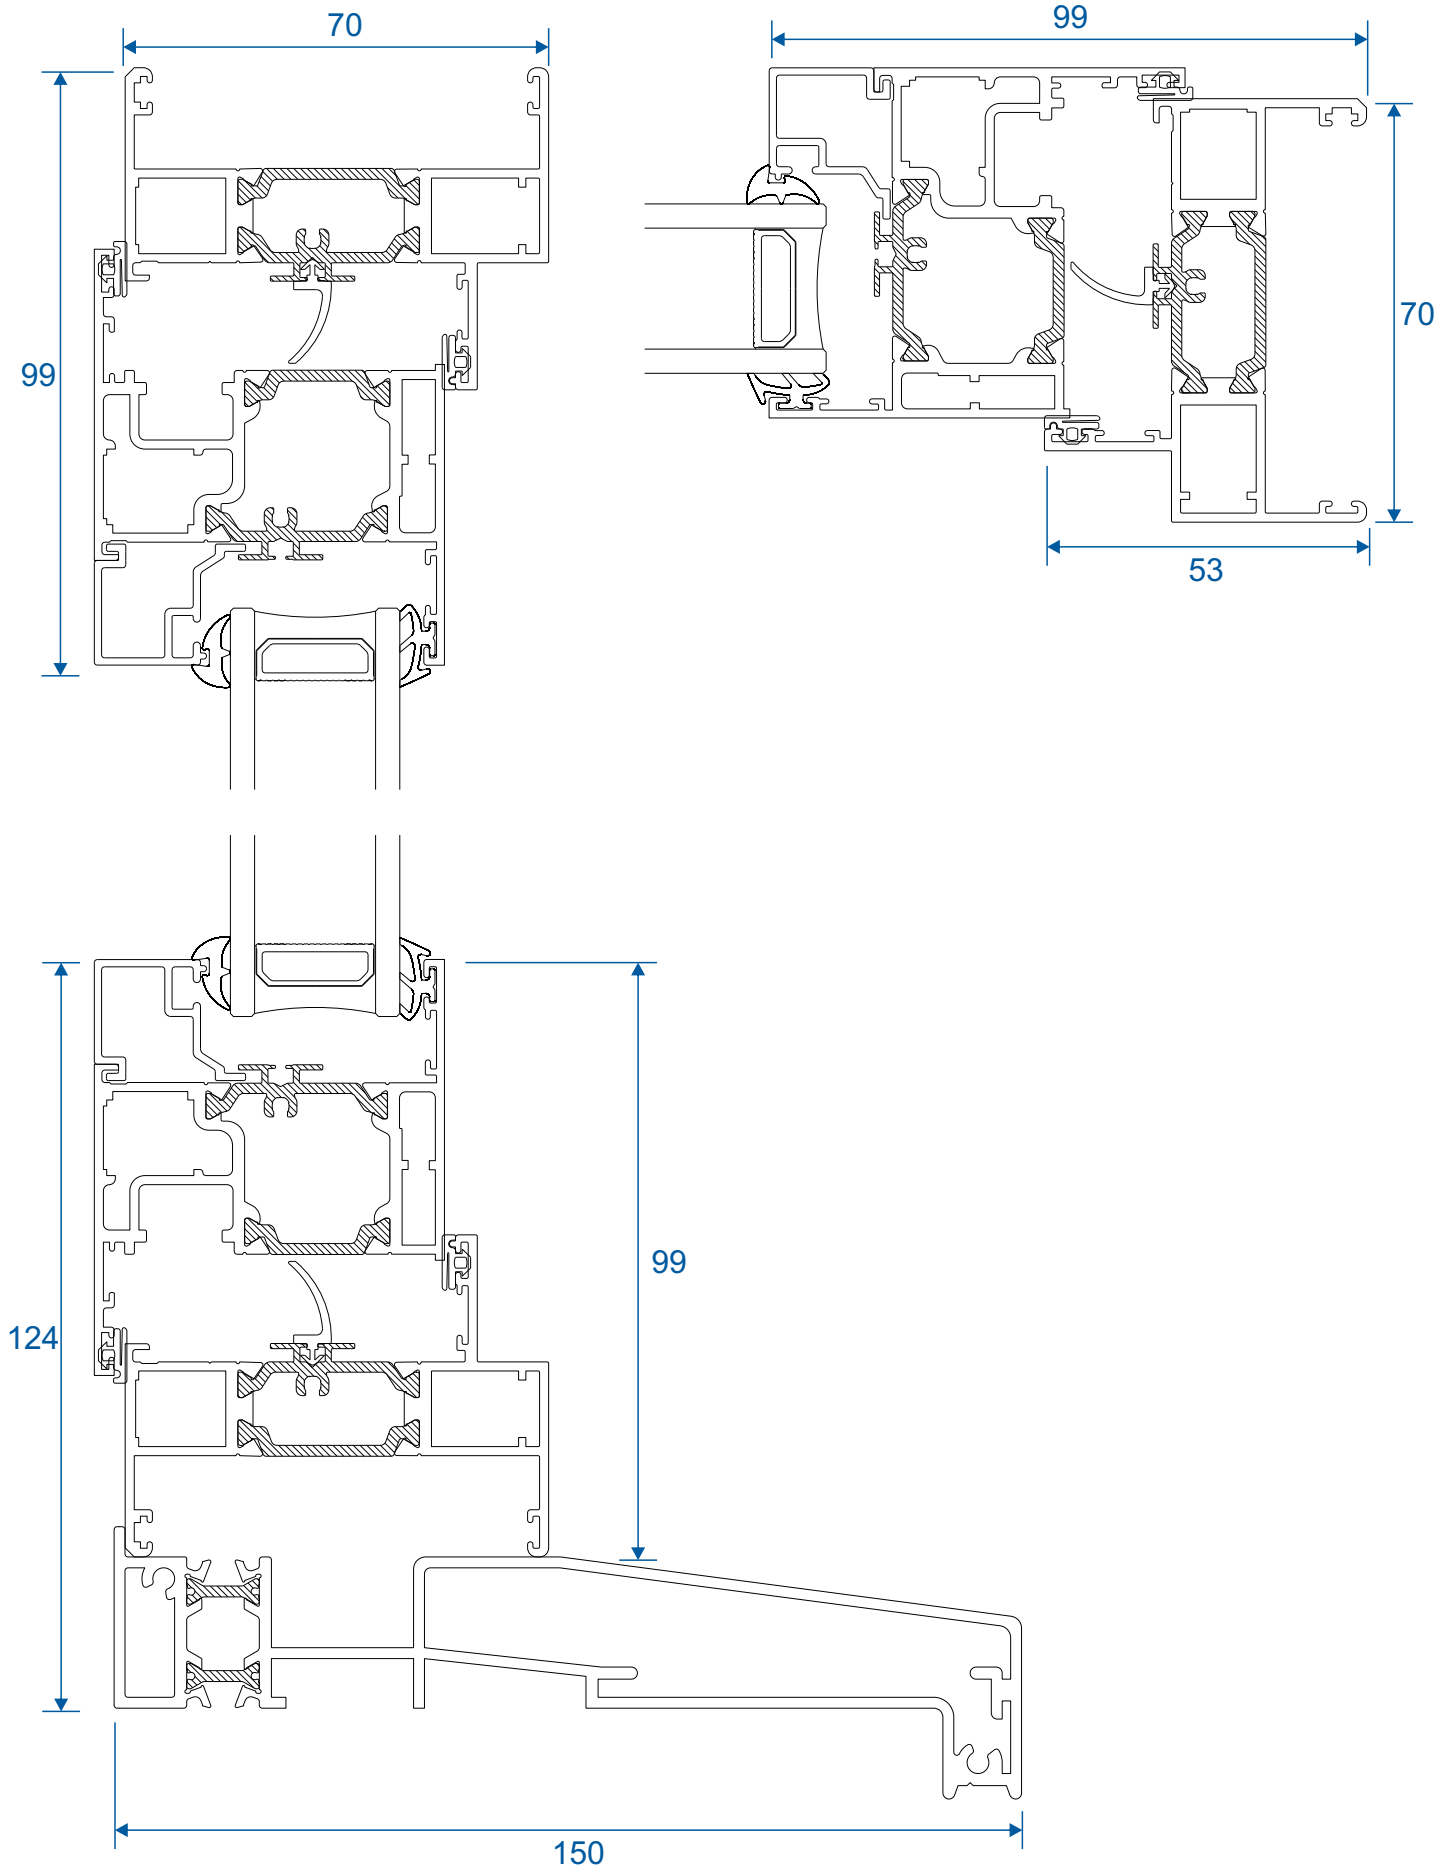

Using Frame AW622

Head, Jamb & Cill