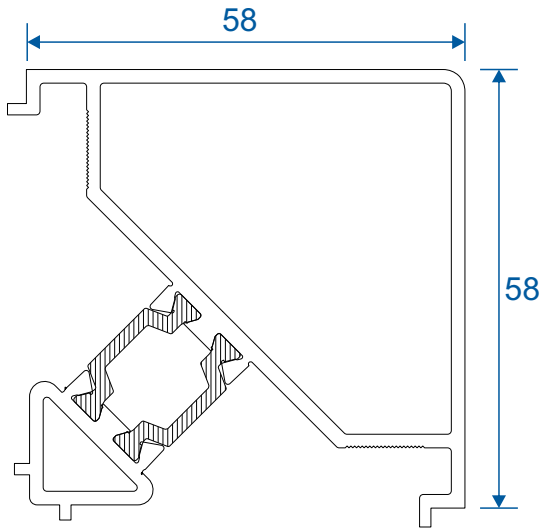

AW634 - Wide Flat Transom

AW635 - Large Flat Transom

Extensions

AW725 - 20mm Extension For 58mm Frames

AW724 - 20mm Extension For 70mm Frames

AW728 - 40mm Extension For 70mm Frames

Corner Posts

AW721 - 90 Degree Post For 58mm Frame

AW720 - 90 Degree Post For 70mm Frame

Circular Bay Poles

AW712 - 60mm Circular Pole

AW722 - 70mm Circular Pole

Bay Poles

AW718 - 160° to 180° For 70mm Frame

AW717 - 140° to 160° For 70mm Frame

Bay Poles