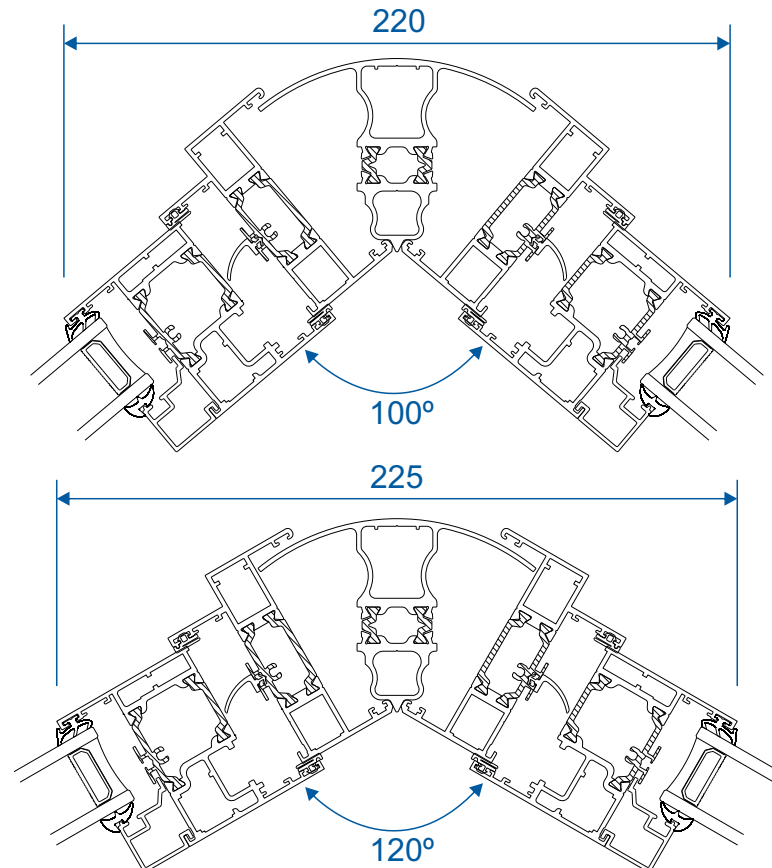

Using AW623

Extensions

20mm Extension On AW604

20mm Extension On AW605

20mm Extension On AW622

40mm Extension On AW622

90° Corner Posts

58mm Corner Post With AW604 Frame

58mm Corner Post With AW605 Frame

70mm Corner Post With AW622 Frame

Circular Poles

AW712 - 120° to 180° 60mm Circular Pole

AW722 - 120° to 180° 70mm Circular Pole

Bay Poles

AW718 - 160° to 180° Pole For 70mm Frames

AW717 - 140° to 160° Pole For 70mm Frames

Bay Poles

AW716 - 120° to 140° Pole For 70mm Frames

AW715 - 100° to 120° Pole For 70mm Frames

Couplers

AW703 - 15mm Coupler For 58mm Frames

AW706 - 26mm Coupler For 58mm Frames