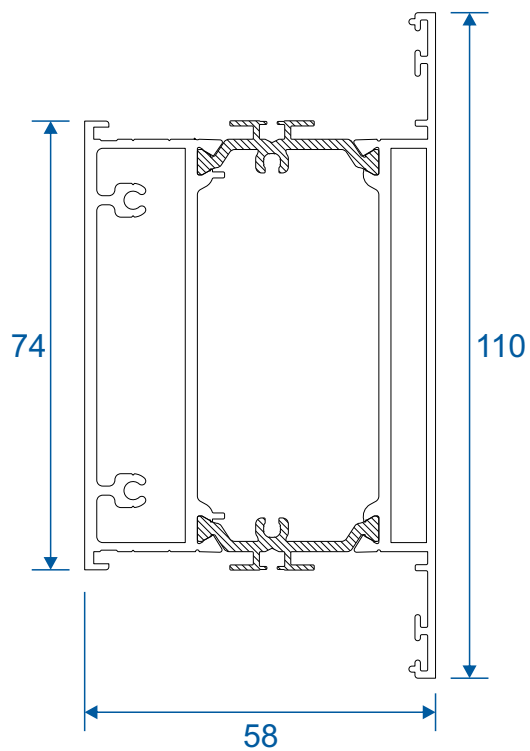

AW635 - Large Flat Transom