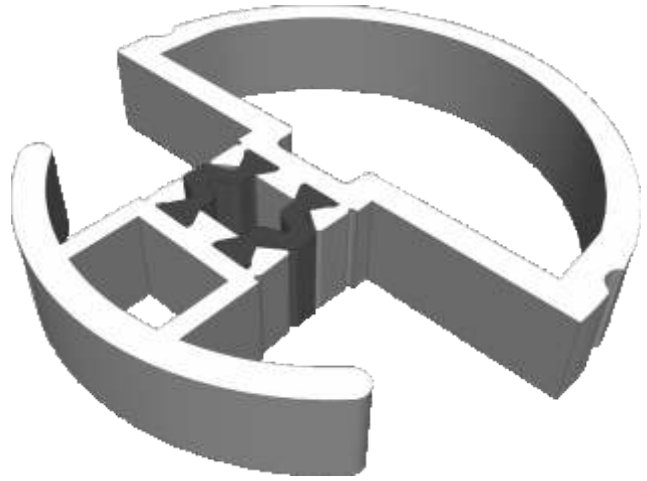

Outer Frames

AW608 - Deep Equal Leg

AW623 - Deep Direct Fix

Sash & Beads

AW621 - Sash

AW660 - 28mm Bead

Transoms & Mullions

AW632 - Slim Flat Transom

AW634 - Wide Flat Transom

AW635 - Large Flat Transom

Extensions

AW725 - 20mm Extension For 58mm Frames

AW724 - 20mm Extension For 70mm Frames

AW728 - 40mm Extension For 70mm Frames

Corner Posts

AW721 - 90 Degree Post For 58mm Frame

AW720 - 90 Degree Post For 70mm Frame

Circular Bay Poles

AW712 - 60mm Circular Pole

AW722 - 70mm Circular Pole

Bay Poles

AW718 - 160° to 180° For 70mm Frame

AW717 - 140° to 160° For 70mm Frame

Bay Poles