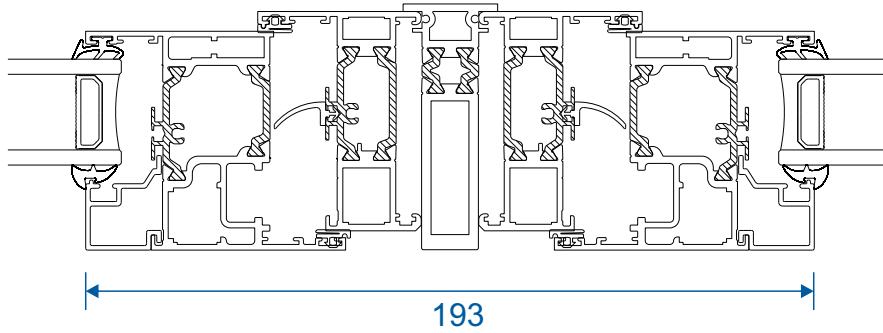

58mm Corner Post With AW605 Frame

70mm Corner Post With AW622 Frame

Circular Poles

AW712 - 120° to 180° 60mm Circular Pole

AW722 - 120° to 180° 70mm Circular Pole

Bay Poles

AW718 - 160° to 180° Pole For 70mm Frames

AW717 - 140° to 160° Pole For 70mm Frames

Bay Poles

AW716 - 120° to 140° Pole For 70mm Frames

AW715 - 100° to 120° Pole For 70mm Frames

Couplers

AW703 - 15mm Coupler For 58mm Frames

AW706 - 26mm Coupler For 58mm Frames