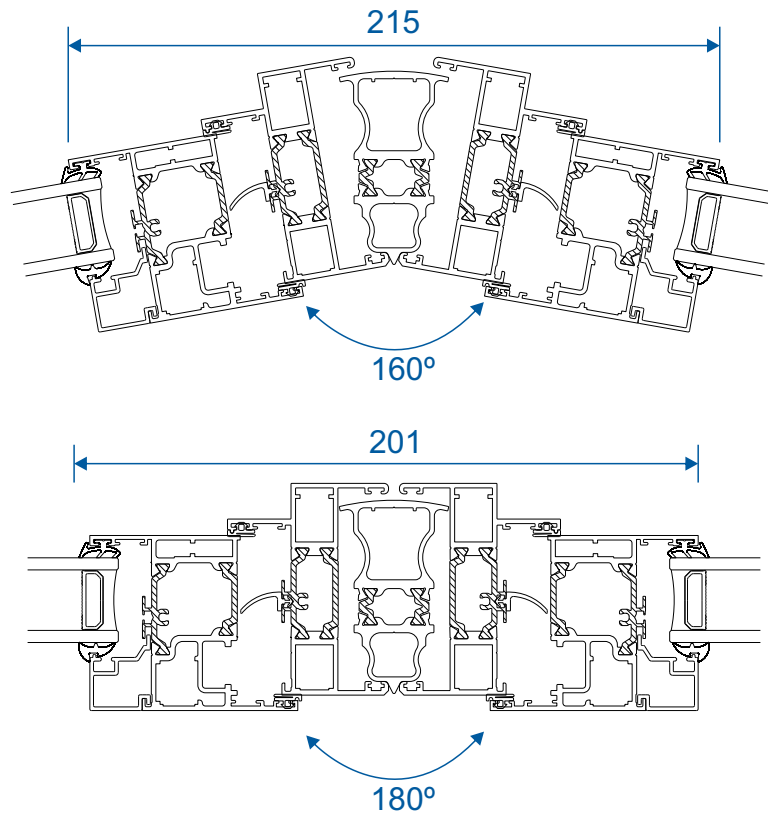

Using AW623

Extensions

20mm Extension On AW604

20mm Extension On AW605

20mm Extension On AW622

40mm Extension On AW622

90° Corner Posts

58mm Corner Post With AW604 Frame

58mm Corner Post With AW605 Frame

70mm Corner Post With AW622 Frame

Circular Poles

AW712 - 120° to 180° 60mm Circular Pole

AW722 - 120° to 180° 70mm Circular Pole

Bay Poles

AW718 - 160° to 180° Pole For 70mm Frames

AW717 - 140° to 160° Pole For 70mm Frames

Bay Poles

AW716 - 120° to 140° Pole For 70mm Frames

AW715 - 100° to 120° Pole For 70mm Frames

Couplers

AW703 - 15mm Coupler For 58mm Frames

AW706 - 26mm Coupler For 58mm Frames