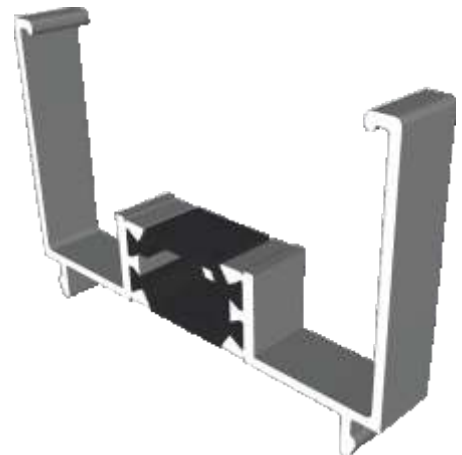

AW728 - 40mm Extension For 70mm Frames