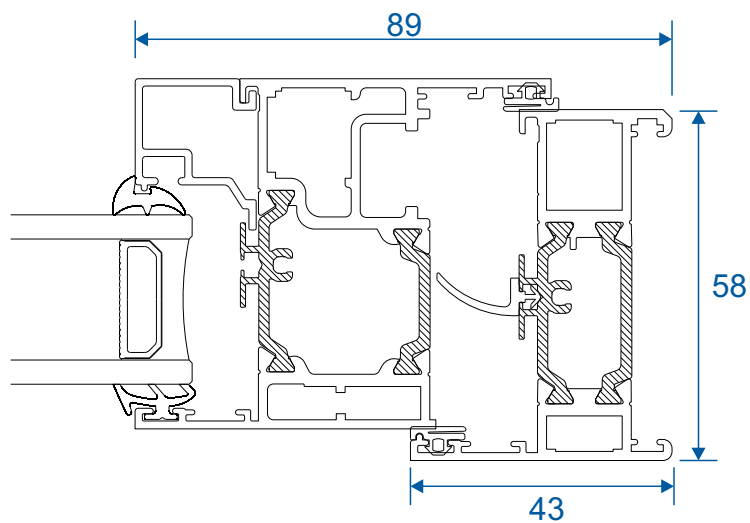

Using Frame AW604

Head, Jamb & Cill