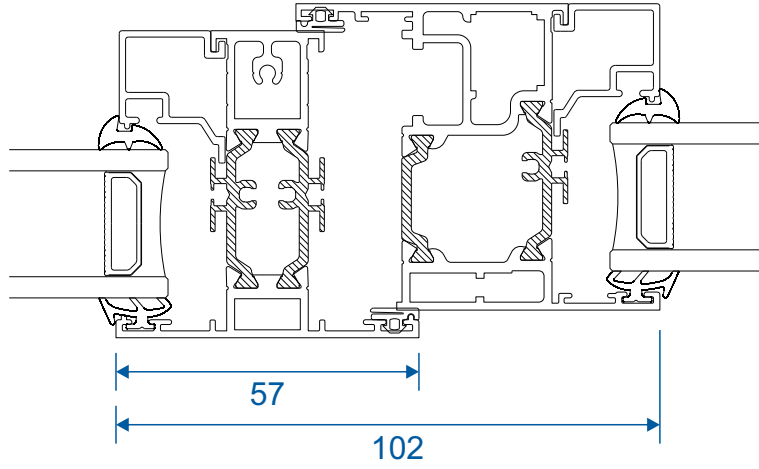

Couplers

AW710 - Hidden Coupler For 58mm Frame

AW709 - Hidden Coupler For 70mm Frame

Cills

AW570 - 96mm Projection Cill

AW542 - 150mm Projection Cill

Cills

AW544 - 190mm Projection Cill

Using Frame AW604

Head, Jamb & Cill

Using Frame AW605

Head, Jamb & Cill

Using Frame AW622

Head, Jamb & Cill

Fixed Next To Openers

Using AW632 Transom or Mullion