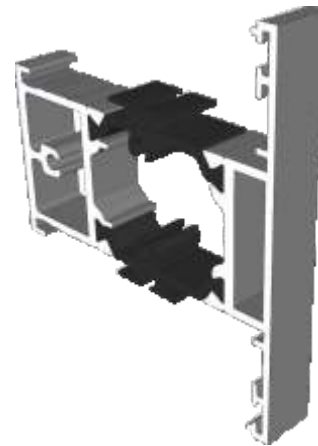

AW634 - Wide Flat Transom