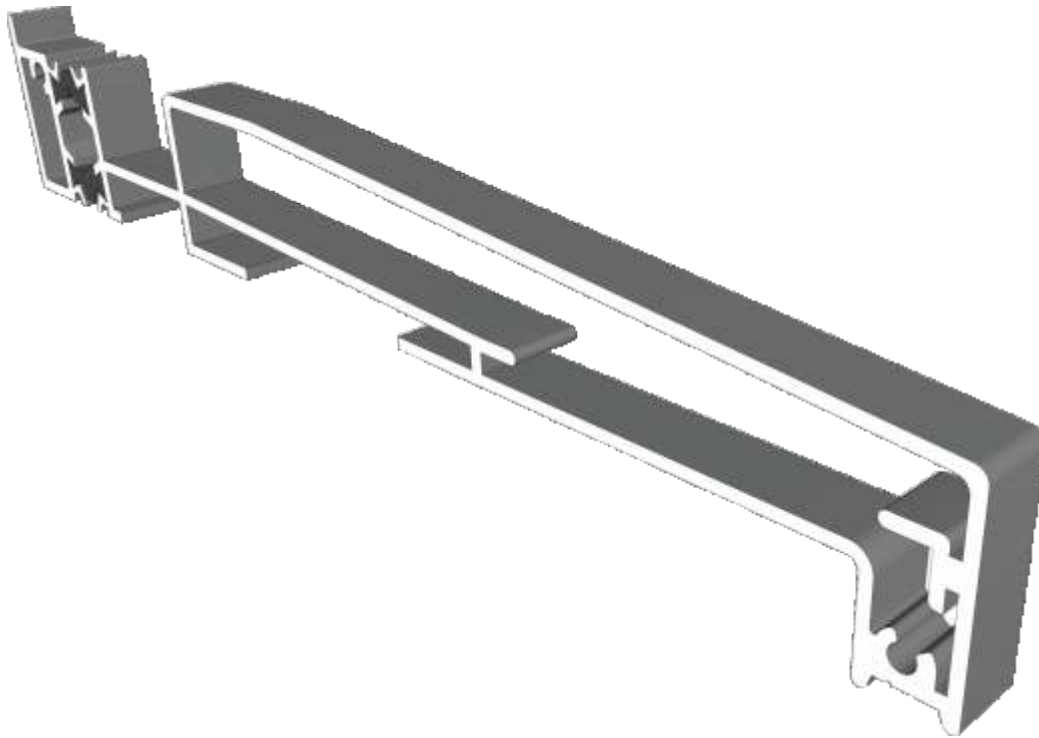

Couplers

AW710 - Hidden Coupler For 58mm Frame

AW709 - Hidden Coupler For 70mm Frame

Cills

AW570 - 96mm Projection Cill

AW542 - 150mm Projection Cill

Cills

AW544 - 190mm Projection Cill