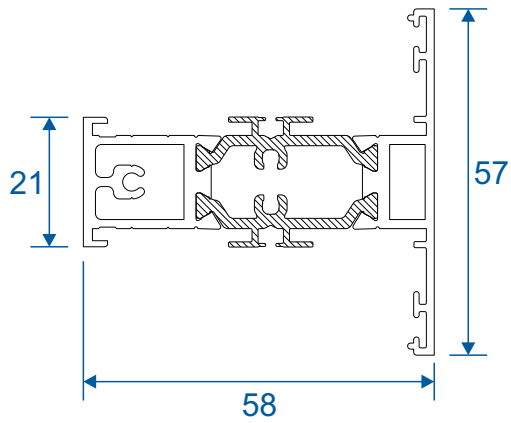

Deep Heads	22
Extensions	23

Posts, Poles and Couplers

90° Corner Posts	24
Circular Posts	25
Bay Poles	26 - 27
Couplers	28 - 29

Outer Frames

AW604 - Slim Equal Leg

AW605 - Standard Equal Leg

AW622 - Standard Direct Fix

Outer Frames

AW608 - Deep Equal Leg

AW623 - Deep Direct Fix

Sash & Beads

AW621 - Sash

AW660 - 28mm Bead

Transoms & Mullions

AW632 - Slim Flat Transom

AW634 - Wide Flat Transom

AW635 - Large Flat Transom

Extensions

AW725 - 20mm Extension For 58mm Frames

AW724 - 20mm Extension For 70mm Frames

AW728 - 40mm Extension For 70mm Frames

Corner Posts

AW721 - 90 Degree Post For 58mm Frame