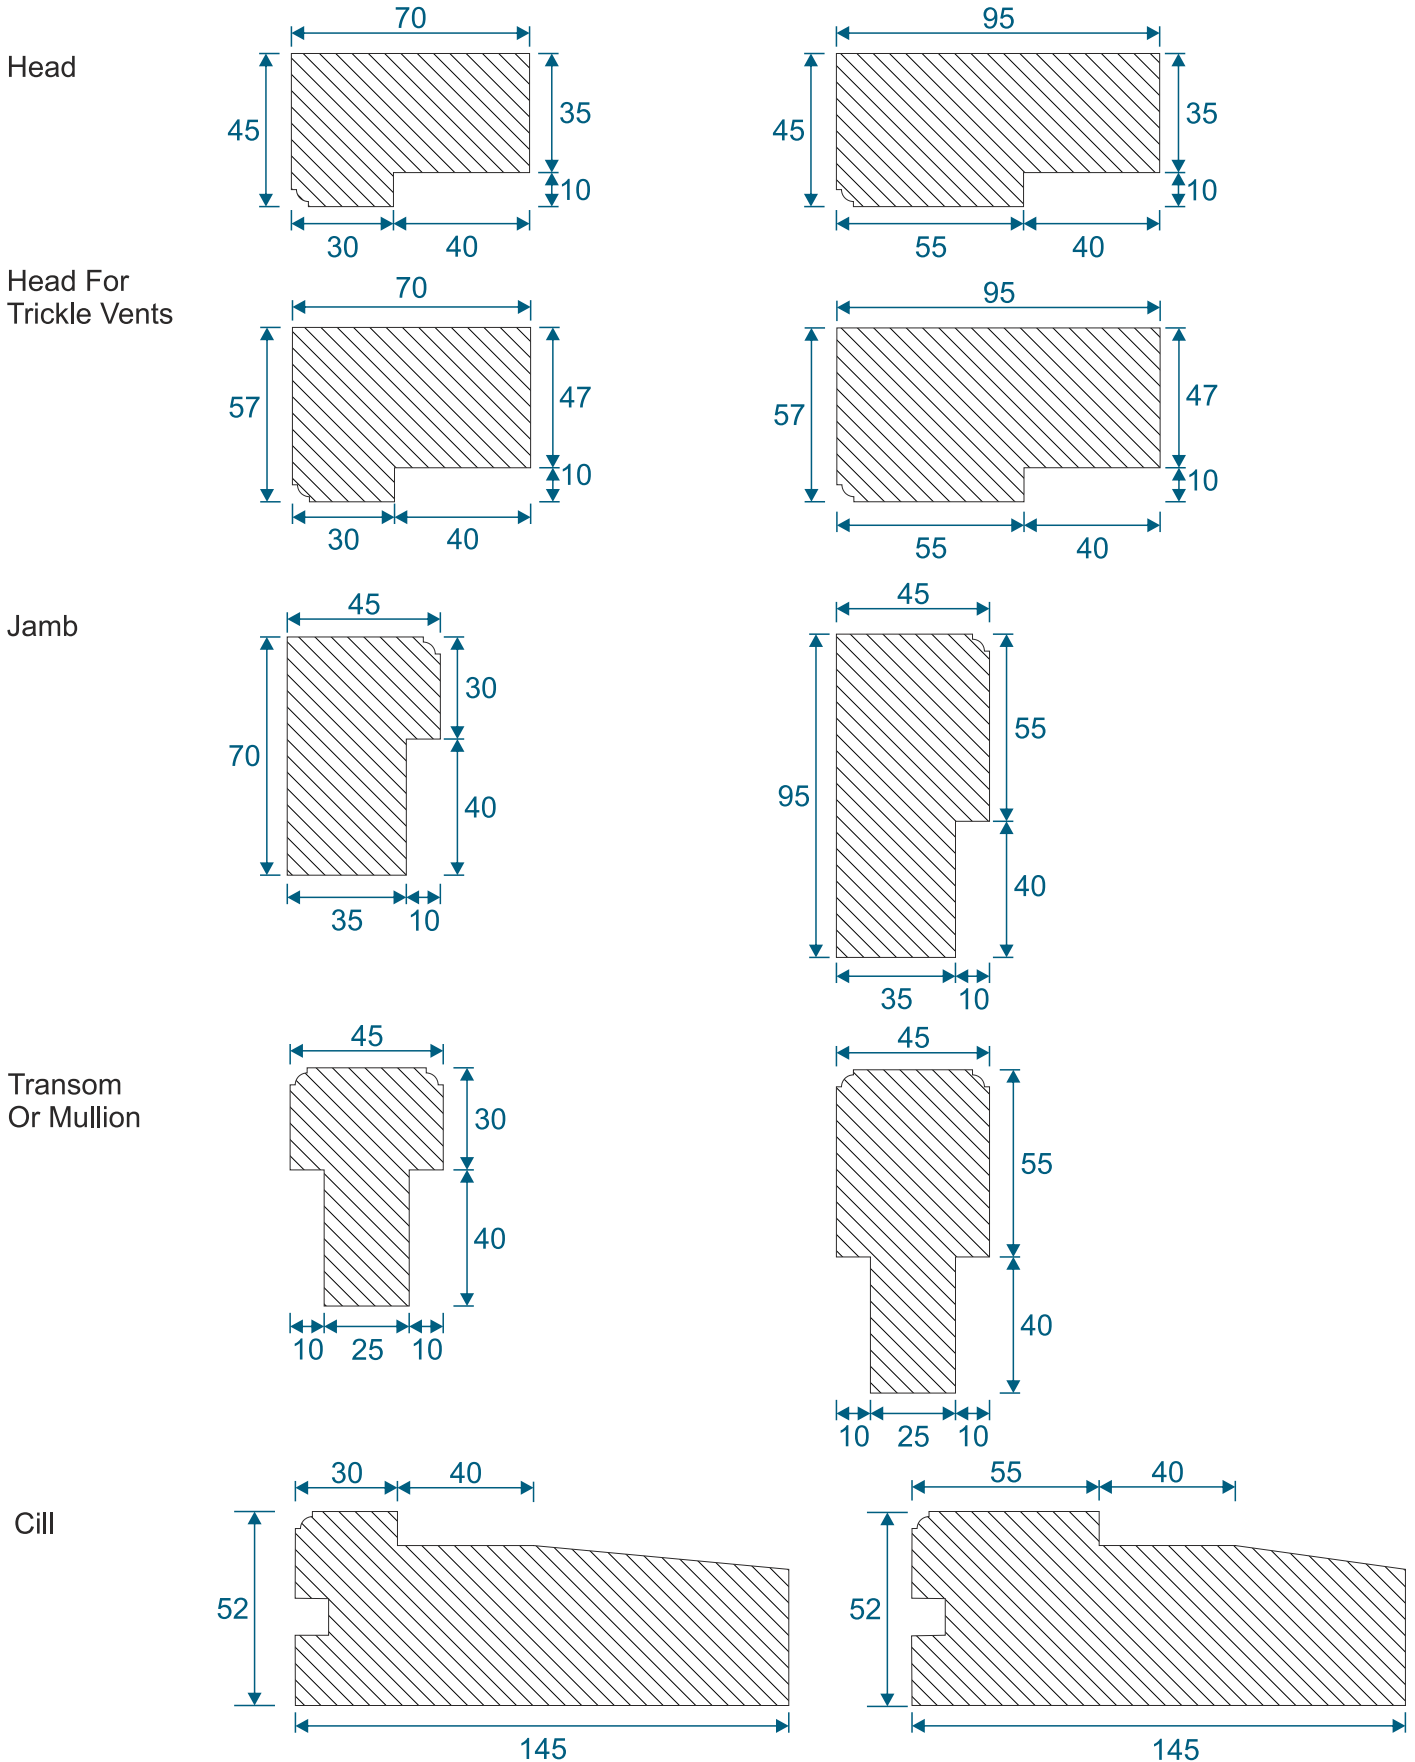

Royale Wood Frames

DURATION
WINDOWS

Rebated Ovolo Frames

All of our wood frames are made from a maranti hard wood that is treated with one coat of preservative SX70 Mahogany stain.

We reserve the right to make changes to the product specification as technical developments dictate, and without prior notice. Pictures shown are for illustrative purposes and are not binding in detail, colour or specification.