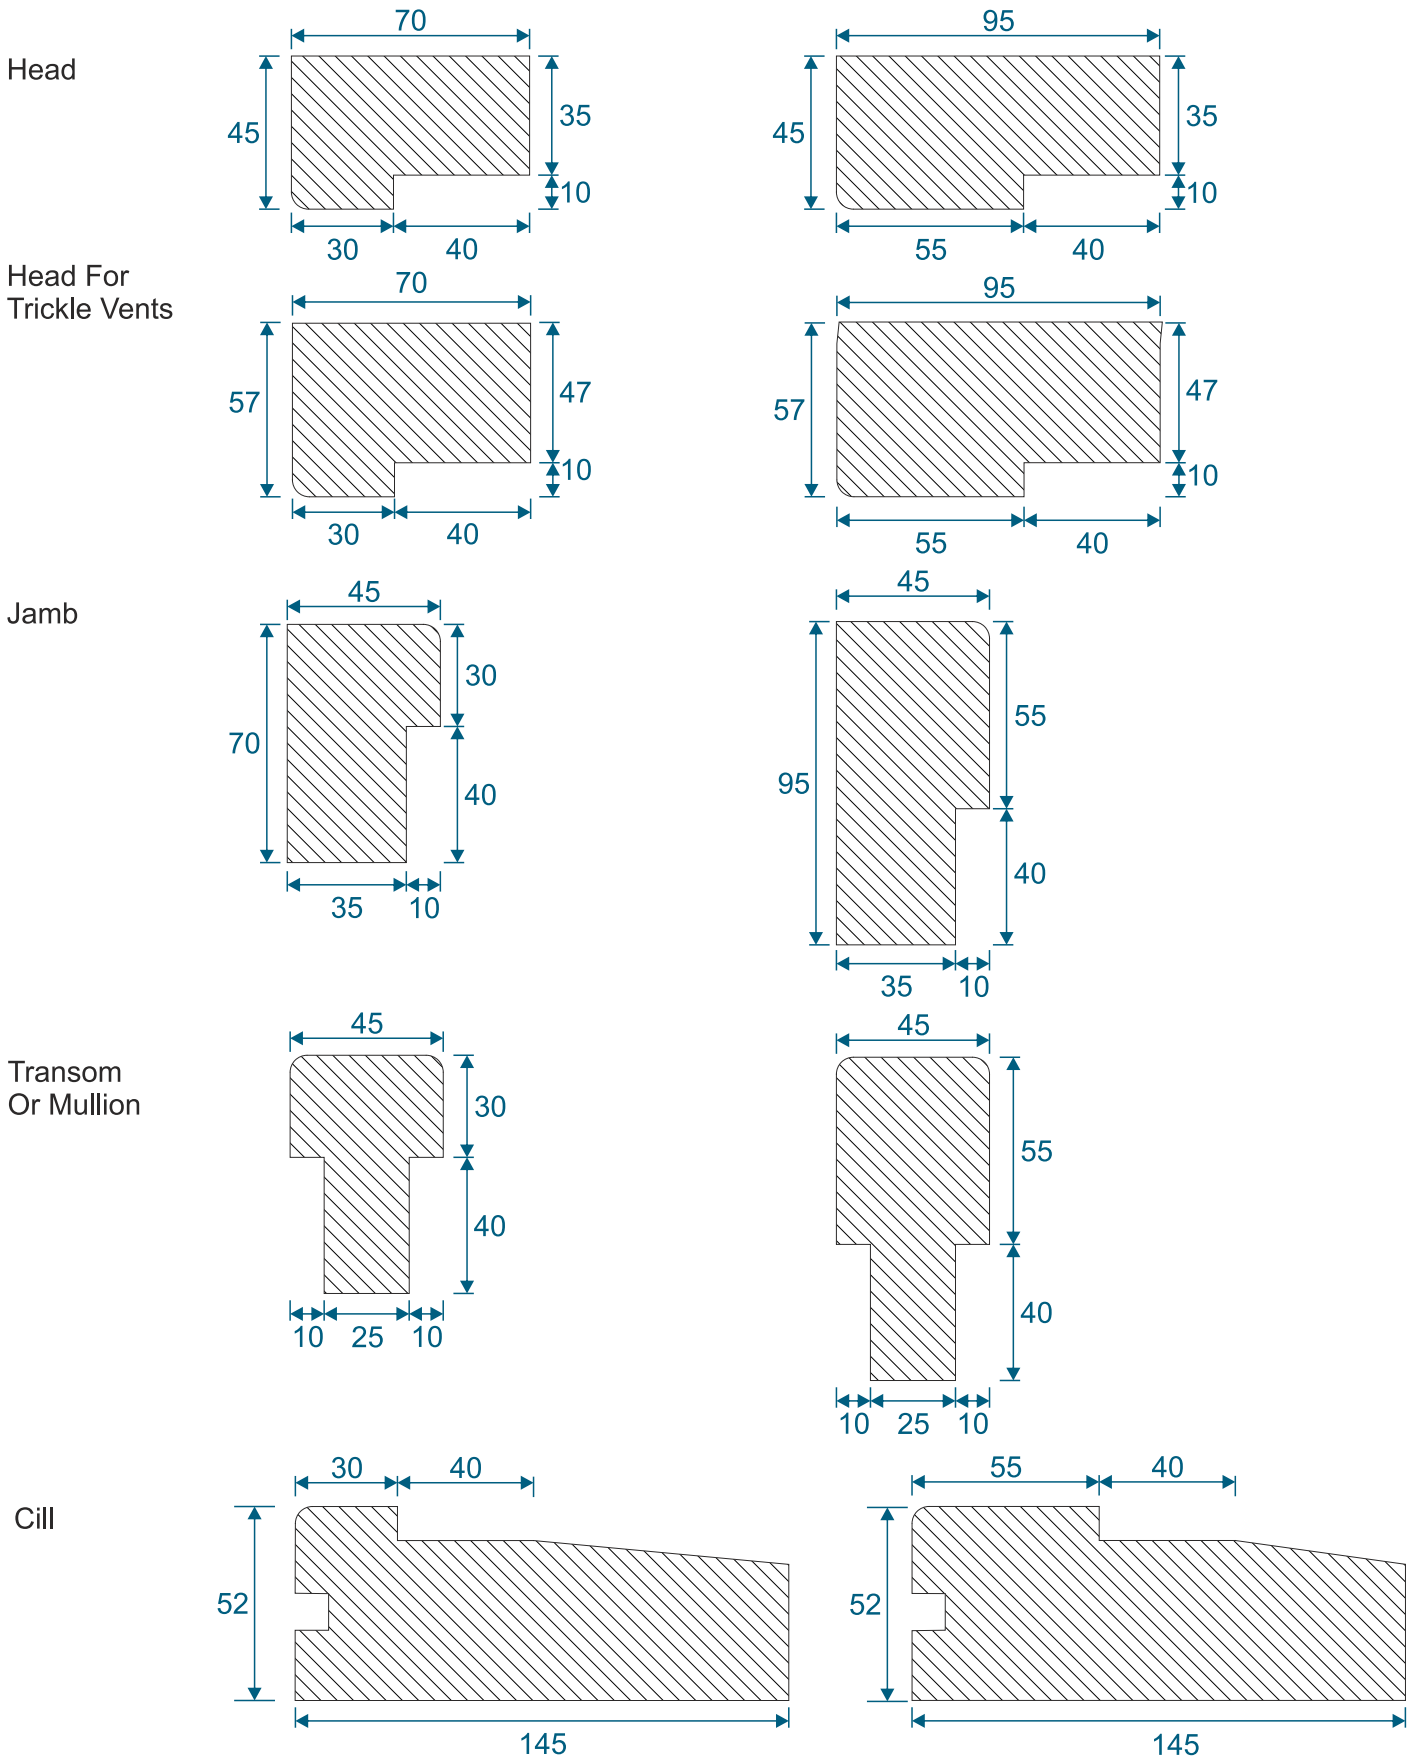

Royale Wood Frames

DURATION
WINDOWS

Rebated Pencil Frames

All of our wood frames are made from a maranti hard wood that is treated with one coat of preservative SX70 Mahogany stain.

We reserve the right to make changes to the product specification as technical developments dictate, and without prior notice. Pictures shown are for illustrative purposes and are not binding in detail, colour or specification.