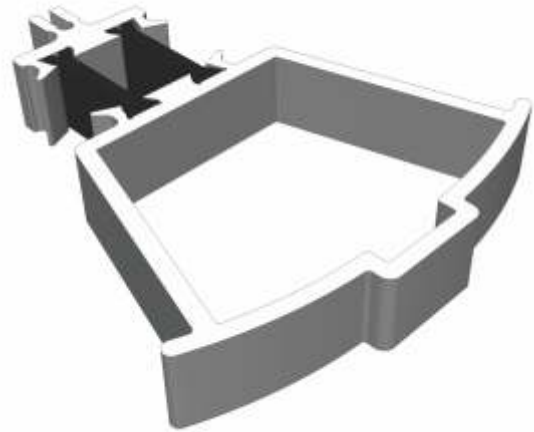

Bay Poles & Corner Post

ETC042 - 156° to 170° For 70mm Frame