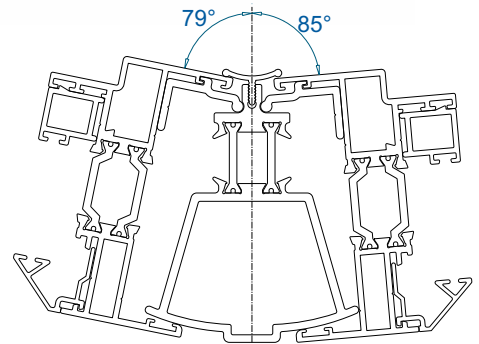

Bay Poles & Corner Post

ETC042 - 156° to 170° For 70mm Frame