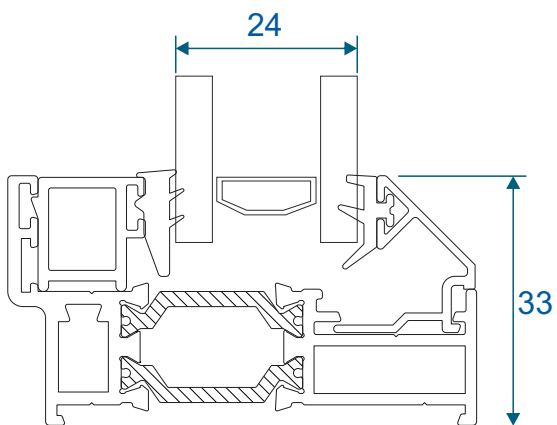

57mm Outerframe

Opener

Fixed