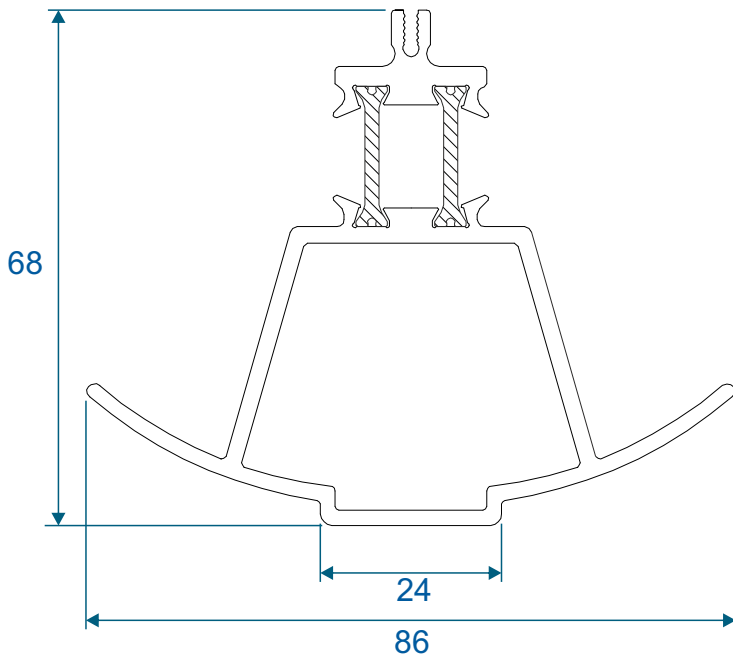

Bay Poles

ETC040 - 120° to 136° For 70mm Frame