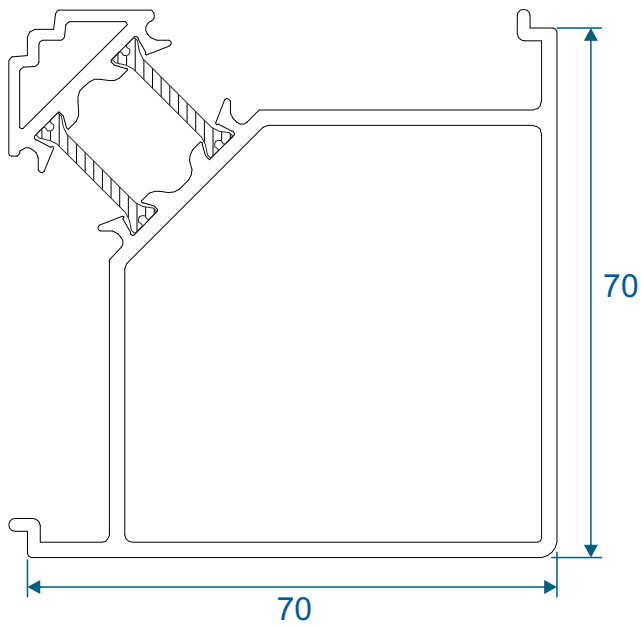

ETC048 - 70mm Corner Post For 70mm Frame