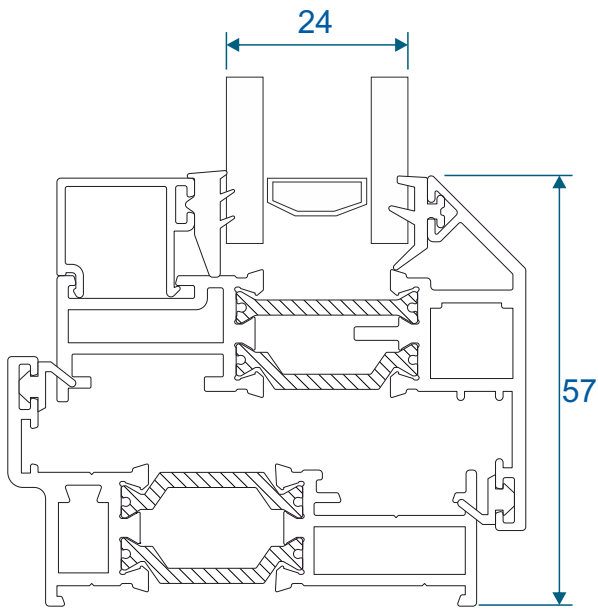

57mm Outerframe

Opener