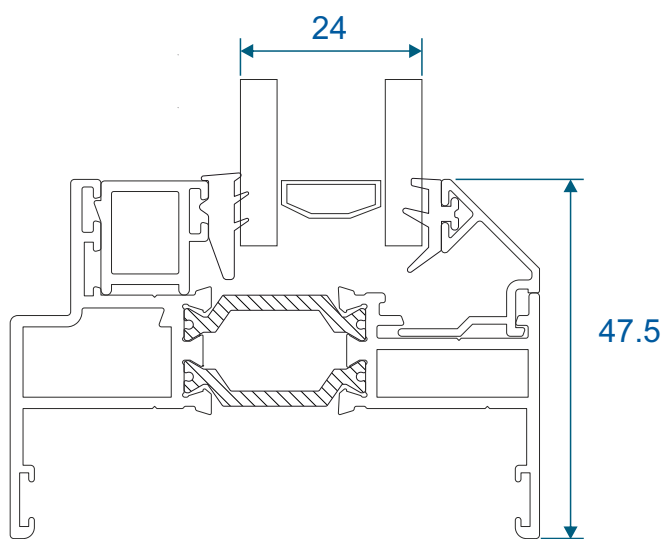

70mm Outerframe

Opener

Fixed