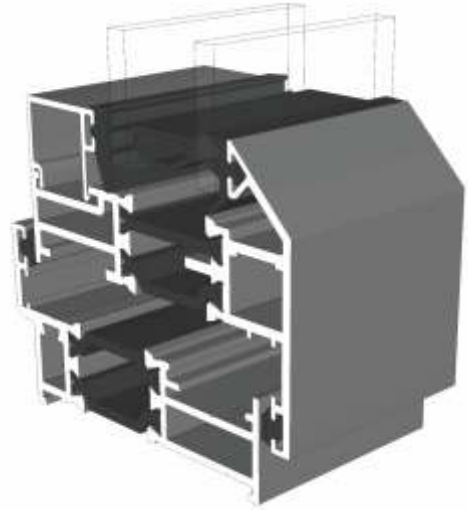

57mm Outerframe

Opener