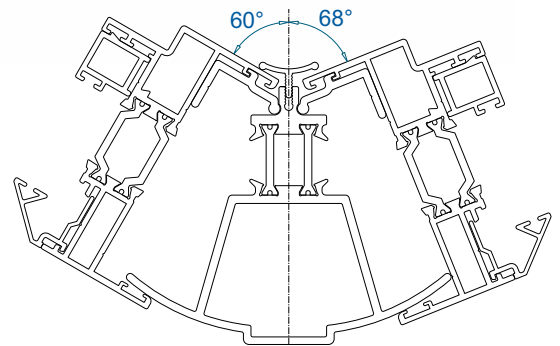

Bay Poles

ETC040 - 120° to 136° For 70mm Frame