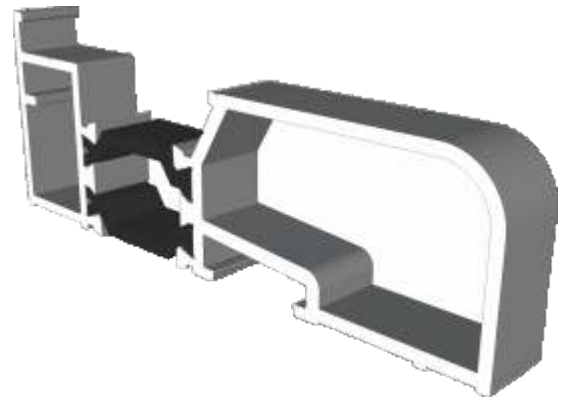

Cills

ETC451 - 85mm Cill