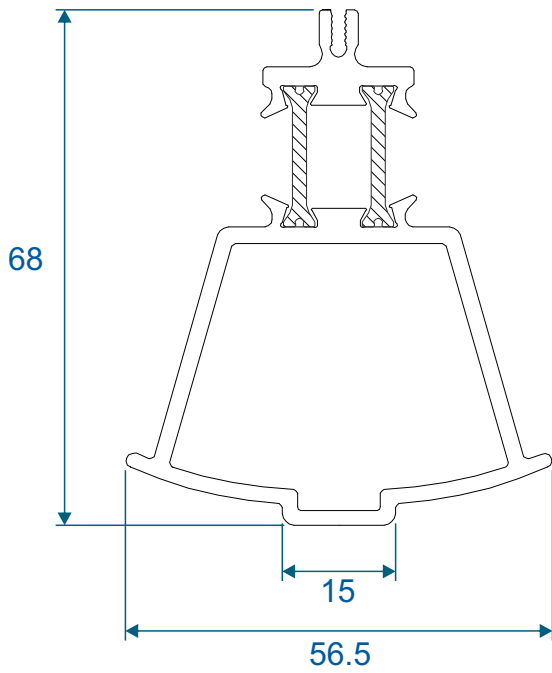

Bay Poles & Corner Post

ETC042 - 156° to 170° For 70mm Frame