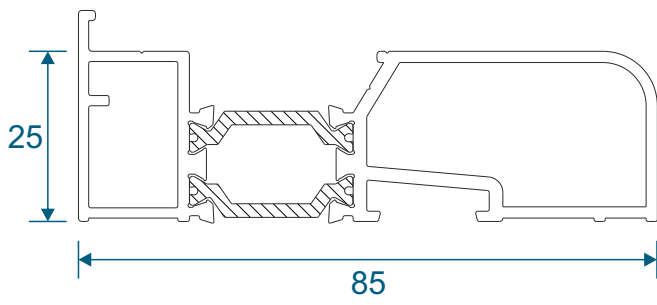

Cills

ETC451 - 85mm Cill