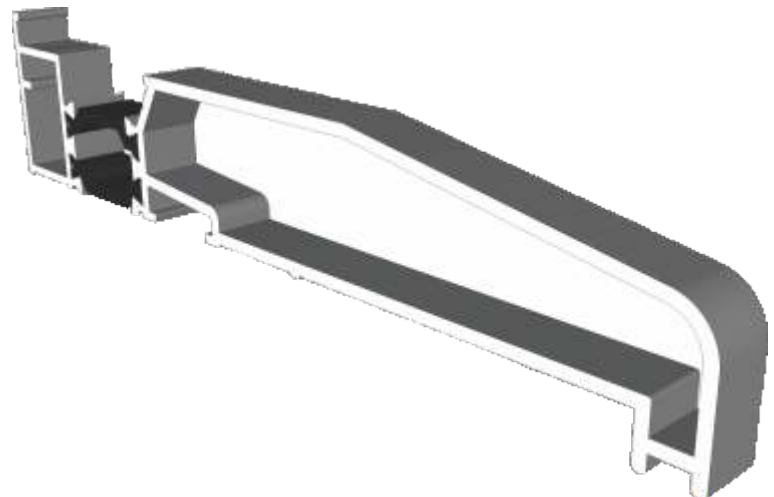

ETC457 - 150mm Cill