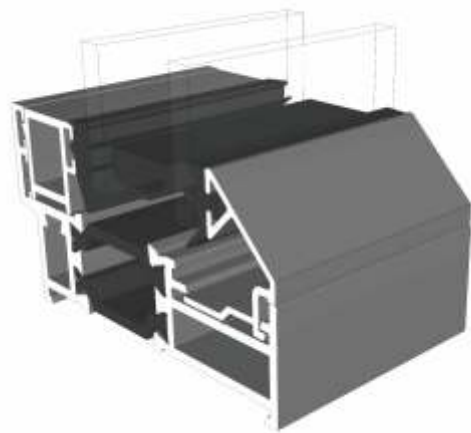

57mm Outerframe

Opener

Fixed