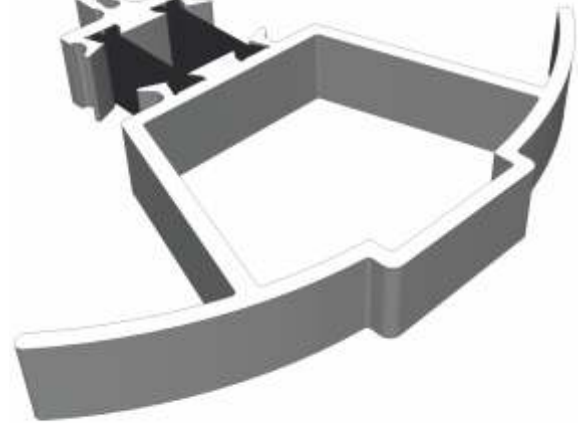

Bay Poles

ETC040 - 120° to 136° For 70mm Frame