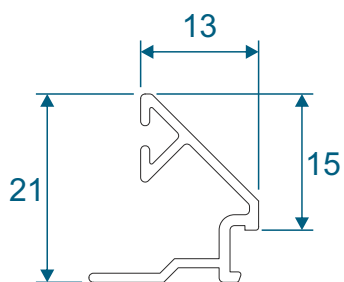

Outer Frames

ZSB94 - 58mm Equal Leg

ZSB129 - 70mm Direct Fix

Sash & Beads

ZSB95 - Sash

W20167 - Internal Bead

ETC375 - External Bead

ZSB97 - Glazing Reducer

Transom / Mullion & Astragal Bars

ZSB96 - Transom / Mullion

ZSB98 - A-Shaped Bar

ZSB99 - Fixing Plate

Patented Design

W10165 - 25mm Flat Astragal

Extension & Coupler

ETC559 - 20mm Head Extension For 70mm Frame