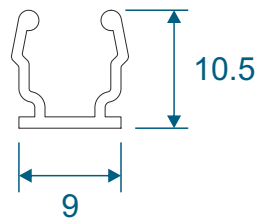

Outer Frames

ZSB94 - 58mm Equal Leg

ZSB129 - 70mm Direct Fix

Sash & Beads

ZSB95 - Sash

W20167 - Internal Bead

ETC375 - External Bead

ZSB97 - Glazing Reducer

Transom / Mullion & Astragal Bars

ZSB96 - Transom / Mullion

ZSB98 - A-Shaped Bar

ZSB99 - Fixing Plate

Patented Design

W10165 - 25mm Flat Astragal

Extension & Coupler

ETC559 - 20mm Head Extension For 70mm Frame

Note there is no extension option for the 57mm frame - if you require trickle vents or an extension you will need to use the 70mm frame option.

ETC517 - 70mm Frame Coupler

Note there is no coupler option for the 57mm frame - if you require a coupler you will need to use the 70mm frame option.