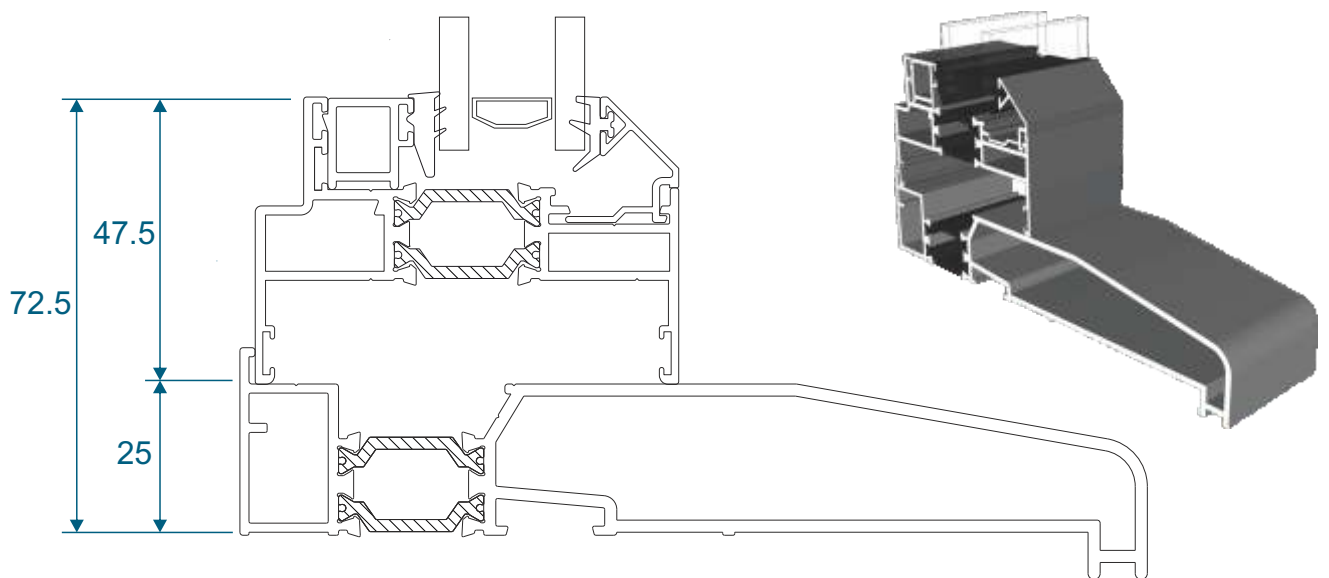

ETC041 - 137° to 155° For 70mm Frame

Bay Poles & Corner Post

ETC042 - 156° to 170° For 70mm Frame

ETC048 - 70mm Corner Post For 70mm Frame

57mm Outerframe

Opener

Fixed

57mm Outerframe

Opener With Cill

Fixed With Cill

70mm Outerframe

Opener

Fixed

70mm Outerframe

Opener With Cill

Fixed With Cill

Transoms & Mullions

Fixed Lite Next To Fixed Lite

Fixed Next To An Opener

Opener Next To An Opener

Astragal Bars

'A' Shaped Out And In

'A' Shaped Out / 25mm Flat In

Our unique patented clip on and off astragal enables you to easily glaze and de-glaze your windows when needed. This system enables us to attach a base plate to the glass in a specified place within the controlled environment of the factory. You then simply clip the astragal bar or bars into place on site.