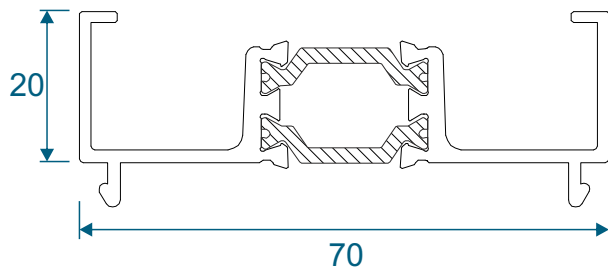

Outer Frames

ZSB94 - 58mm Equal Leg

ZSB129 - 70mm Direct Fix

Sash & Beads

ZSB95 - Sash

W20167 - Internal Bead

ETC375 - External Bead

ZSB97 - Glazing Reducer

Transom / Mullion & Astragal Bars

ZSB96 - Transom / Mullion

ZSB98 - A-Shaped Bar

ZSB99 - Fixing Plate

Patented Design

W10165 - 25mm Flat Astragal

Extension & Coupler

ETC559 - 20mm Head Extension For 70mm Frame

Note there is no extension option for the 57mm frame - if you require trickle vents or an extension you will need to use the 70mm frame option.

ETC517 - 70mm Frame Coupler

Note there is no coupler option for the 57mm frame - if you require a coupler you will need to use the 70mm frame option.