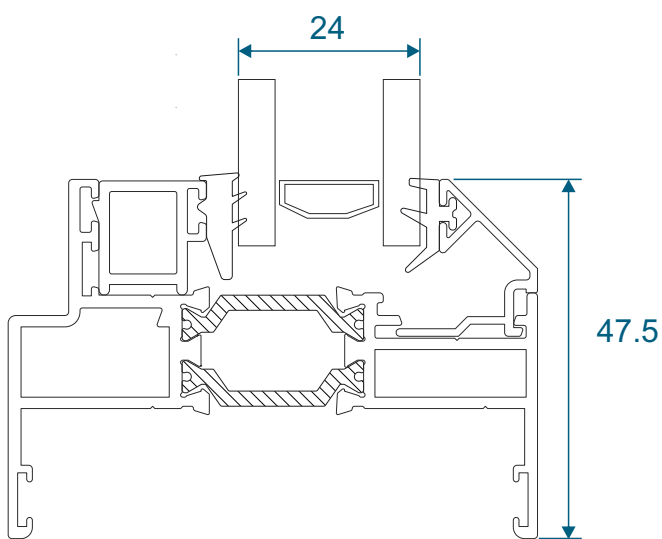

ETC041 - 137° to 155° For 70mm Frame

Bay Poles & Corner Post

ETC042 - 156° to 170° For 70mm Frame

ETC048 - 70mm Corner Post For 70mm Frame

57mm Outerframe

Opener

Fixed

57mm Outerframe

Opener With Cill

Fixed With Cill

70mm Outerframe

Opener

Fixed

70mm Outerframe

Opener With Cill

Fixed With Cill

Transoms & Mullions

Fixed Lite Next To Fixed Lite

Fixed Next To An Opener

Opener Next To An Opener

Astragal Bars

'A' Shaped Out And In

'A' Shaped Out / 25mm Flat In

Our unique patented clip on and off astragal enables you to easily glaze and de-glaze your windows when needed. This system enables us to attach a base plate to the glass in a specified place within the controlled environment of the factory. You then simply clip the astragal bar or bars into place on site.