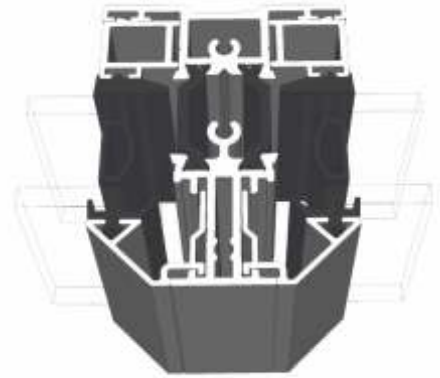

ETC041 - 137° to 155° For 70mm Frame

Bay Poles & Corner Post

ETC042 - 156° to 170° For 70mm Frame

ETC048 - 70mm Corner Post For 70mm Frame

57mm Outerframe

Opener

Fixed

57mm Outerframe

Opener With Cill

Fixed With Cill

70mm Outerframe

Opener

Fixed

70mm Outerframe

Opener With Cill

Fixed With Cill

Transoms & Mullions

Fixed Lite Next To Fixed Lite

Fixed Next To An Opener

Opener Next To An Opener

Astragal Bars

'A' Shaped Out And In

'A' Shaped Out / 25mm Flat In

Our unique patented clip on and off astragal enables you to easily glaze and de-glaze your windows when needed. This system enables us to attach a base plate to the glass in a specified place within the controlled environment of the factory. You then simply clip the astragal bar or bars into place on site.