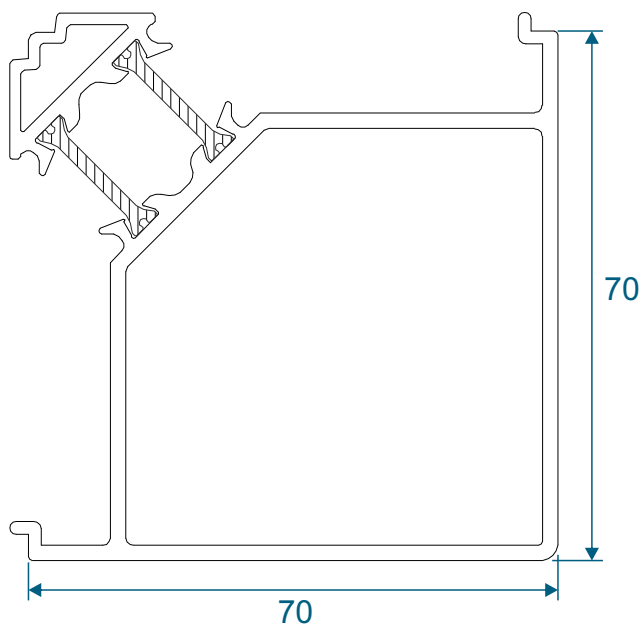

ETC041 - 137° to 155° For 70mm Frame

Bay Poles & Corner Post

ETC042 - 156° to 170° For 70mm Frame

ETC048 - 70mm Corner Post For 70mm Frame

57mm Outerframe

Opener

Fixed

57mm Outerframe

Opener With Cill

Fixed With Cill

70mm Outerframe

Opener

Fixed

70mm Outerframe

Opener With Cill

Fixed With Cill