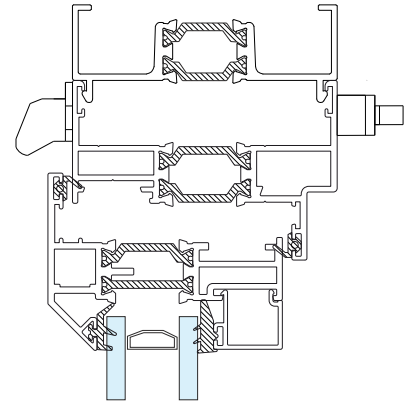

Outer Frames

ZSB94 - 58mm Equal Leg

ZSB129 - 70mm Direct Fix

Sash & Beads

ZSB95 - Sash

W20167 - Internal Bead

ETC375 - External Bead

ZSB97 - Glazing Reducer

Transom / Mullion & Astragal Bars

ZSB96 - Transom / Mullion

ZSB98 - A-Shaped Bar

ZSB99 - Fixing Plate

Patented Design

W10165 - 25mm Flat Astragal

Extension & Coupler

ETC559 - 20mm Head Extension For 70mm Frame

Note there is no extension option for the 57mm frame - if you require trickle vents or an extension you will need to use the 70mm frame option.

ETC517 - 70mm Frame Coupler

Note there is no coupler option for the 57mm frame - if you require a coupler you will need to use the 70mm frame option.

Cills

ETC451 - 85mm Cill

ETC457 - 150mm Cill

Cills

ETC458 - 190mm Cill

ETC479 - 225mm Cill

Bay Poles

ETC040 - 120° to 136° For 70mm Frame