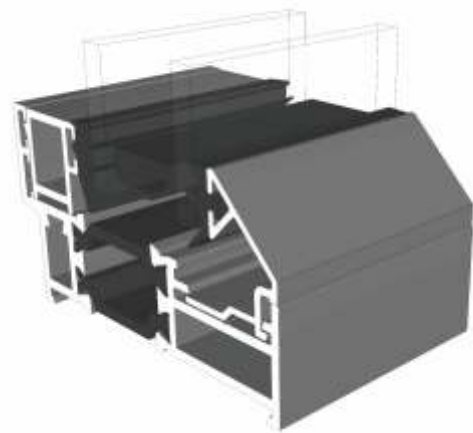

ETC041 - 137° to 155° For 70mm Frame

Bay Poles & Corner Post

ETC042 - 156° to 170° For 70mm Frame

ETC048 - 70mm Corner Post For 70mm Frame

57mm Outerframe

Opener

Fixed

57mm Outerframe

Transoms & Mullions

Fixed Lite Next To Fixed Lite

Fixed Next To An Opener

Opener Next To An Opener

Astragal Bars

'A' Shaped Out And In

'A' Shaped Out / 25mm Flat In

Our unique patented clip on and off astragal enables you to easily glaze and de-glaze your windows when needed. This system enables us to attach a base plate to the glass in a specified place within the controlled environment of the factory. You then simply clip the astragal bar or bars into place on site.