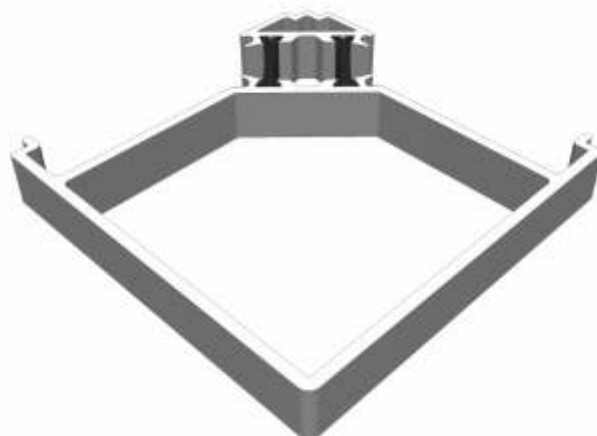

ETC041 - 137° to 155° For 70mm Frame

Bay Poles & Corner Post

ETC042 - 156° to 170° For 70mm Frame

ETC048 - 70mm Corner Post For 70mm Frame

57mm Outerframe

Opener

Fixed

57mm Outerframe