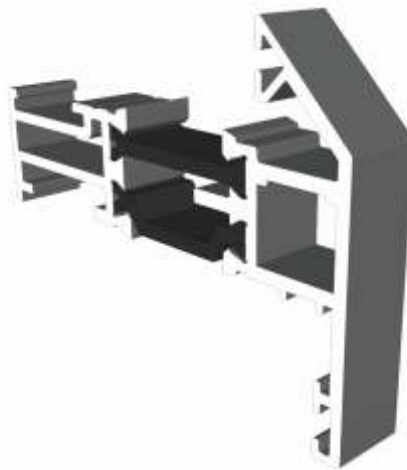

Outer Frames

ZSB94 - 58mm Equal Leg

ZSB129 - 70mm Direct Fix

Sash & Beads

ZSB95 - Sash

W20167 - Internal Bead

ETC375 - External Bead

ZSB97 - Glazing Reducer

Transom / Mullion & Astragal Bars

ZSB96 - Transom / Mullion

ZSB98 - A-Shaped Bar

ZSB99 - Fixing Plate

Patented Design

W10165 - 25mm Flat Astragal

Extension & Coupler

ETC559 - 20mm Head Extension For 70mm Frame