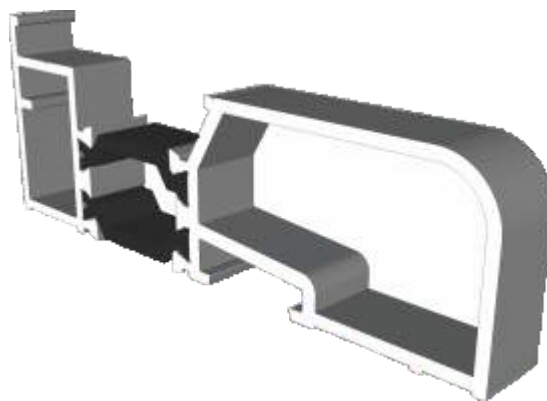

Cills

ETC451 - 85mm Cill