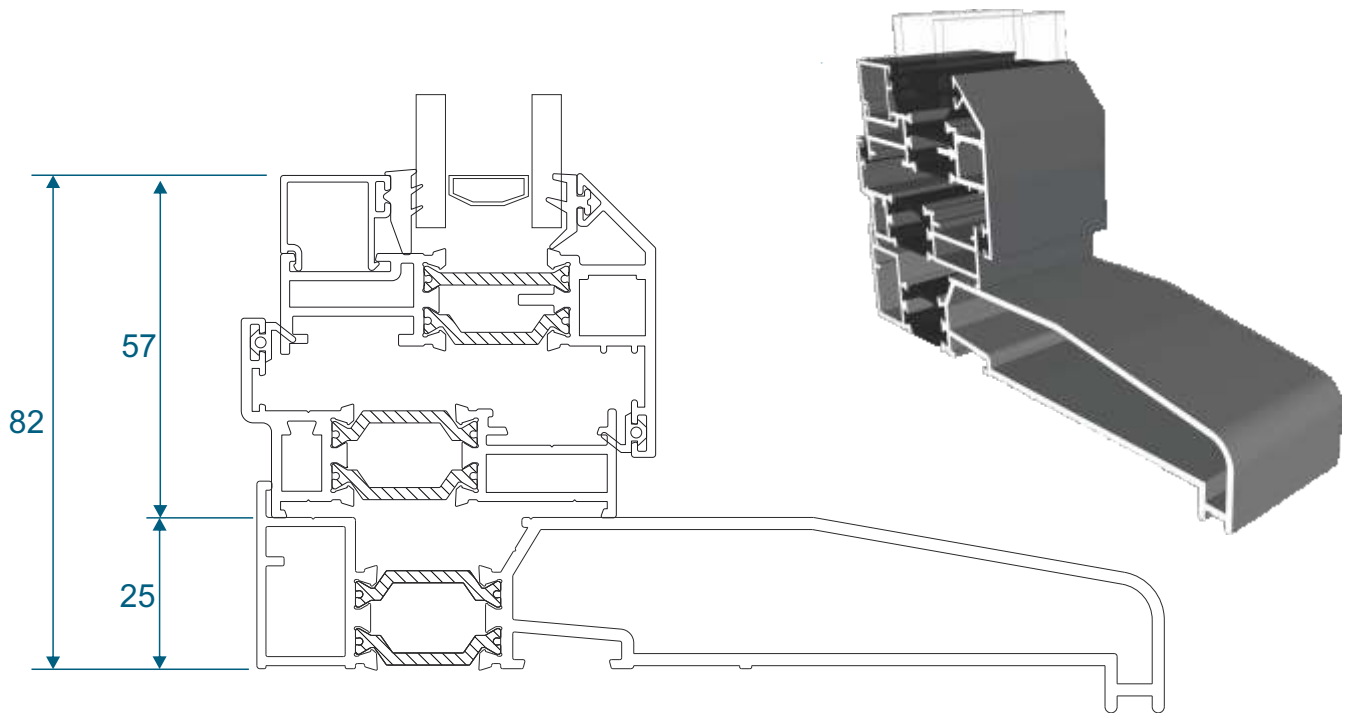

ETC041 - 137° to 155° For 70mm Frame

Bay Poles & Corner Post

ETC042 - 156° to 170° For 70mm Frame

ETC048 - 70mm Corner Post For 70mm Frame

57mm Outerframe

Opener

Fixed

57mm Outerframe

Opener With Cill

Fixed With Cill

70mm Outerframe

Opener

Fixed

70mm Outerframe

Opener With Cill

Fixed With Cill

Transoms & Mullions

Fixed Lite Next To Fixed Lite

Fixed Next To An Opener

Opener Next To An Opener

Astragal Bars

'A' Shaped Out And In

'A' Shaped Out / 25mm Flat In

Our unique patented clip on and off astragal enables you to easily glaze and de-glaze your windows when needed. This system enables us to attach a base plate to the glass in a specified place within the controlled environment of the factory. You then simply clip the astragal bar or bars into place on site.