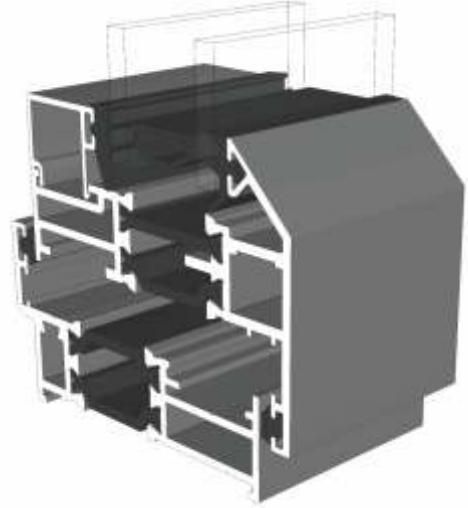

ETC041 - 137° to 155° For 70mm Frame

Bay Poles & Corner Post

ETC042 - 156° to 170° For 70mm Frame

ETC048 - 70mm Corner Post For 70mm Frame

57mm Outerframe

Opener

Fixed

57mm Outerframe

Transoms & Mullions

Fixed Lite Next To Fixed Lite

Fixed Next To An Opener

Opener Next To An Opener

Astragal Bars

'A' Shaped Out And In

'A' Shaped Out / 25mm Flat In

Our unique patented clip on and off astragal enables you to easily glaze and de-glaze your windows when needed. This system enables us to attach a base plate to the glass in a specified place within the controlled environment of the factory. You then simply clip the astragal bar or bars into place on site.