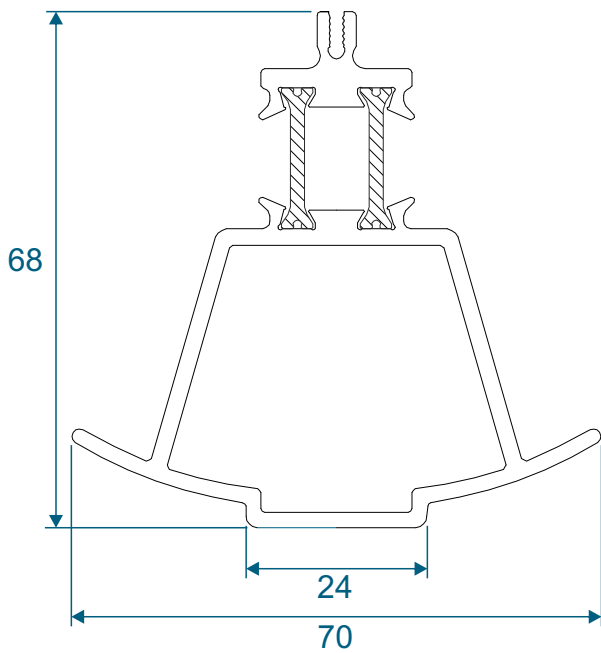

Note there is no extension option for the 57mm frame - if you require trickle vents or an extension you will need to use the 70mm frame option.

ETC517 - 70mm Frame Coupler

Note there is no coupler option for the 57mm frame - if you require a coupler you will need to use the 70mm frame option.

Cills

ETC451 - 85mm Cill

ETC457 - 150mm Cill

Cills

ETC458 - 190mm Cill

ETC479 - 225mm Cill

Bay Poles

ETC040 - 120° to 136° For 70mm Frame

ETC041 - 137° to 155° For 70mm Frame

Bay Poles & Corner Post

ETC042 - 156° to 170° For 70mm Frame

ETC048 - 70mm Corner Post For 70mm Frame

57mm Outerframe

Opener

Fixed

57mm Outerframe