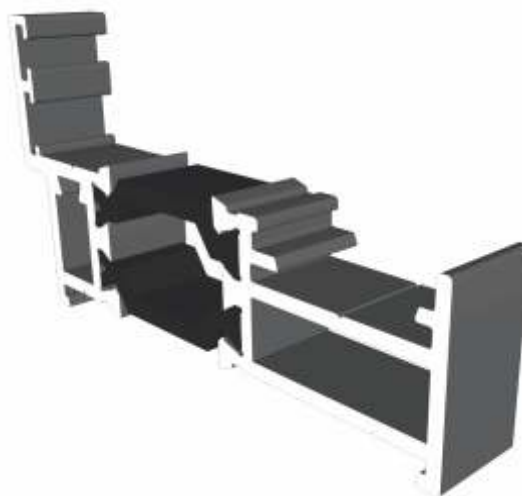

Transoms / Mullions 15

| | |
|-----------------------|--|
| Fixed Next To Fixed | |
| Fixed Next To Opener | |
| Opener Next To Opener | |

Astragal Bars 16

| | |
|------------------------|--|
| A-Shaped Out & In | |
| A-Shaped Out / Flat In | |

Outer Frames

ZSB94 - 58mm Equal Leg

ZSB129 - 70mm Direct Fix

Sash & Beads

ZSB95 - Sash

W20167 - Internal Bead

ETC375 - External Bead

ZSB97 - Glazing Reducer