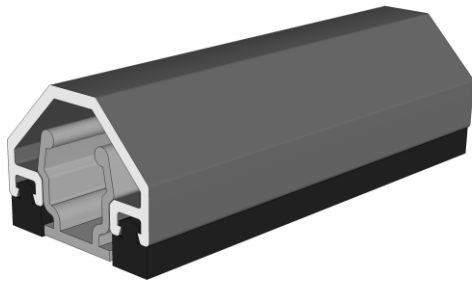

Transoms & Mullions

Fixed Lite Next To Fixed Lite

Fixed Next To An Opener

Opener Next To An Opener

Astragal Bars

'A' Shaped Out And In

'A' Shaped Out / 25mm Flat In

Our unique patented clip on and off astragal enables you to easily glaze and de-glaze your windows when needed. This system enables us to attach a base plate to the glass in a specified place within the controlled environment of the factory. You then simply clip the astragal bar or bars into place on site.