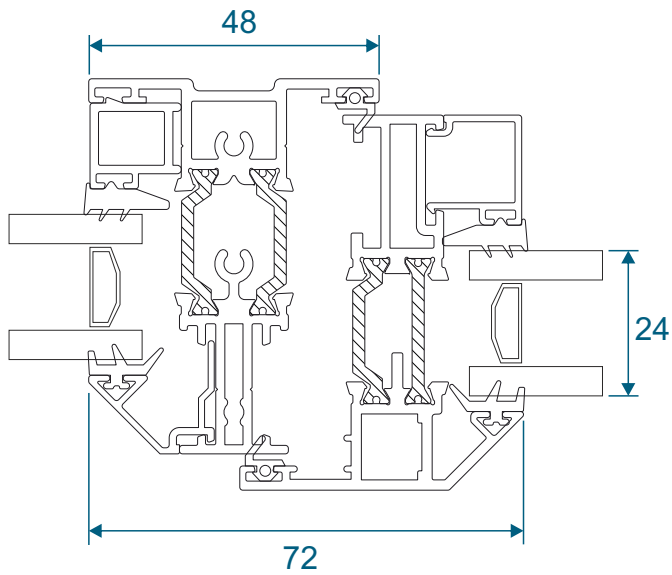

ETC041 - 137° to 155° For 70mm Frame

Bay Poles & Corner Post

ETC042 - 156° to 170° For 70mm Frame

ETC048 - 70mm Corner Post For 70mm Frame

57mm Outerframe

Opener

Fixed

57mm Outerframe

Opener With Cill

Fixed With Cill

70mm Outerframe

Opener

Fixed

70mm Outerframe

Opener With Cill

Fixed With Cill

Transoms & Mullions

Fixed Lite Next To Fixed Lite

Fixed Next To An Opener

Opener Next To An Opener

Astragal Bars

'A' Shaped Out And In

'A' Shaped Out / 25mm Flat In

Our unique patented clip on and off astragal enables you to easily glaze and de-glaze your windows when needed. This system enables us to attach a base plate to the glass in a specified place within the controlled environment of the factory. You then simply clip the astragal bar or bars into place on site.