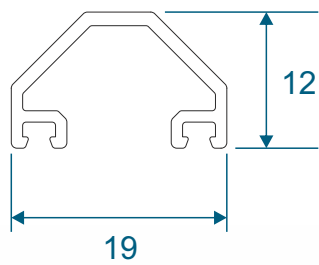

ZSB98 - A-Shaped Bar