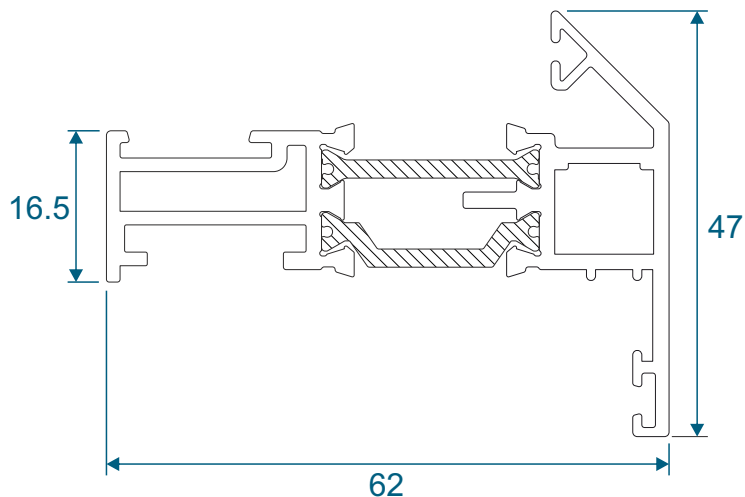

Transoms / Mullions 15

| | |
|-----------------------|--|
| Fixed Next To Fixed | |
| Fixed Next To Opener | |
| Opener Next To Opener | |

Astragal Bars 16

| | |
|------------------------|--|
| A-Shaped Out & In | |
| A-Shaped Out / Flat In | |

Outer Frames

ZSB94 - 58mm Equal Leg

ZSB129 - 70mm Direct Fix

Sash & Beads

ZSB95 - Sash

W20167 - Internal Bead

ETC375 - External Bead

ZSB97 - Glazing Reducer

Transom / Mullion & Astragal Bars

ZSB96 - Transom / Mullion

ZSB98 - A-Shaped Bar

ZSB99 - Fixing Plate

Patented Design

W10165 - 25mm Flat Astragal

Extension & Coupler

ETC559 - 20mm Head Extension For 70mm Frame

Note there is no extension option for the 57mm frame - if you require trickle vents or an extension you will need to use the 70mm frame option.

ETC517 - 70mm Frame Coupler

Note there is no coupler option for the 57mm frame - if you require a coupler you will need to use the 70mm frame option.