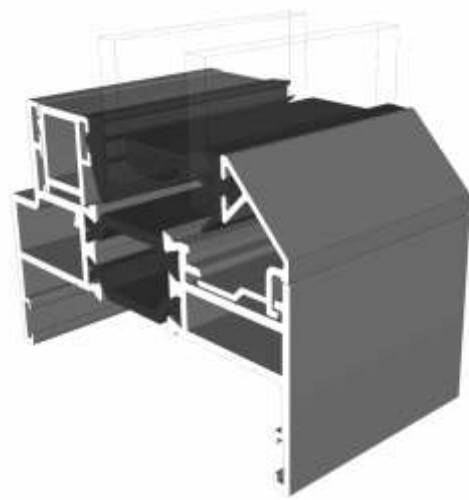

70mm Outerframe

Opener

Fixed