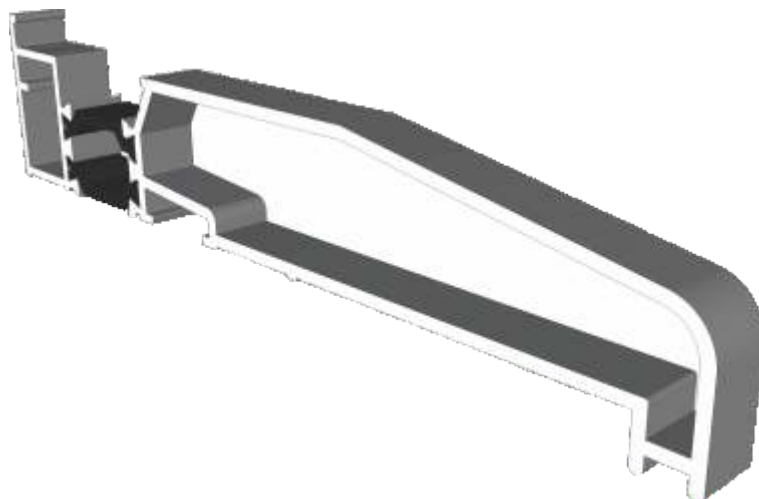

Note there is no extension option for the 57mm frame - if you require trickle vents or an extension you will need to use the 70mm frame option.

ETC517 - 70mm Frame Coupler

Note there is no coupler option for the 57mm frame - if you require a coupler you will need to use the 70mm frame option.

Cills

ETC451 - 85mm Cill

ETC457 - 150mm Cill

Cills

ETC458 - 190mm Cill

ETC479 - 225mm Cill

Bay Poles

ETC040 - 120° to 136° For 70mm Frame