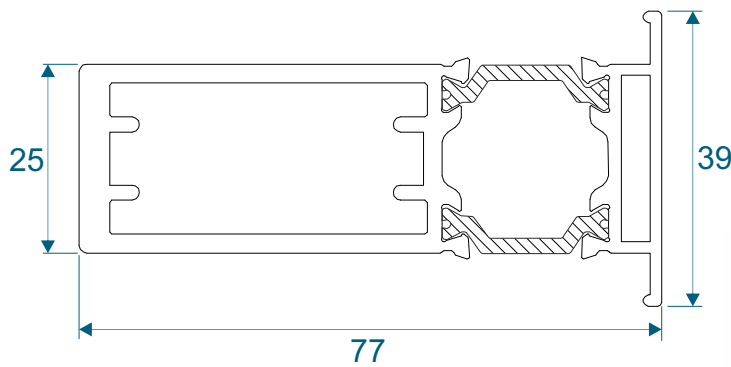

Outer Frames

ZSB94 - 58mm Equal Leg

ZSB129 - 70mm Direct Fix

Sash & Beads

ZSB95 - Sash

W20167 - Internal Bead

ETC375 - External Bead

ZSB97 - Glazing Reducer

Transom / Mullion & Astragal Bars

ZSB96 - Transom / Mullion

ZSB98 - A-Shaped Bar

ZSB99 - Fixing Plate

Patented Design

W10165 - 25mm Flat Astragal

Extension & Coupler

ETC559 - 20mm Head Extension For 70mm Frame

Note there is no extension option for the 57mm frame - if you require trickle vents or an extension you will need to use the 70mm frame option.

ETC517 - 70mm Frame Coupler

Note there is no coupler option for the 57mm frame - if you require a coupler you will need to use the 70mm frame option.