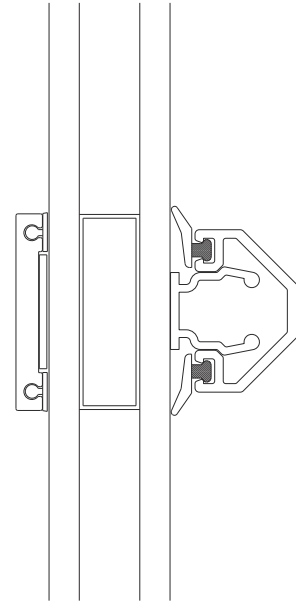

Heritage Putty-line

Section Identification Guide

DURATION
WINDOWS

Contents

| | |
|------------------------------------|--------|
| Outer Frames | 3 |
| Sash & Beads | 4 |
| Transoms, Mullions & Astragal Bars | 5 |
| Extension & Couplers | 6 |
| Cills | 7 - 8 |
| Bay Poles | 9 - 10 |
| Corner Post | 10 |

ETC041 - 137° to 155° For 70mm Frame

Bay Poles & Corner Post

ETC042 - 156° to 170° For 70mm Frame

ETC048 - 70mm Corner Post For 70mm Frame

57mm Outerframe

Opener

Fixed

57mm Outerframe

Opener With Cill

Fixed With Cill

70mm Outerframe

Opener

Fixed

70mm Outerframe

Opener With Cill

Fixed With Cill

Transoms & Mullions

Fixed Lite Next To Fixed Lite

Fixed Next To An Opener

Opener Next To An Opener

Astragal Bars

'A' Shaped Out And In

'A' Shaped Out / 25mm Flat In

Our unique patented clip on and off astragal enables you to easily glaze and de-glaze your windows when needed. This system enables us to attach a base plate to the glass in a specified place within the controlled environment of the factory. You then simply clip the astragal bar or bars into place on site.