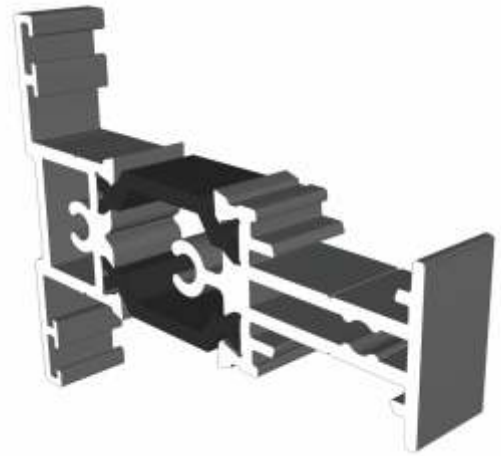

Transoms / Mullions 15

| | |
|-----------------------|--|
| Fixed Next To Fixed | |
| Fixed Next To Opener | |
| Opener Next To Opener | |

Astragal Bars 16

| | |
|------------------------|--|
| A-Shaped Out & In | |
| A-Shaped Out / Flat In | |

Outer Frames

ZSB94 - 58mm Equal Leg

ZSB129 - 70mm Direct Fix

Sash & Beads

ZSB95 - Sash

W20167 - Internal Bead

ETC375 - External Bead

ZSB97 - Glazing Reducer

Transom / Mullion & Astragal Bars

ZSB96 - Transom / Mullion

ZSB98 - A-Shaped Bar

ZSB99 - Fixing Plate

Patented Design

W10165 - 25mm Flat Astragal

Extension & Coupler

ETC559 - 20mm Head Extension For 70mm Frame

Transoms & Mullions

Fixed Lite Next To Fixed Lite

Fixed Next To An Opener

Opener Next To An Opener

Astragal Bars

'A' Shaped Out And In

'A' Shaped Out / 25mm Flat In

Our unique patented clip on and off astragal enables you to easily glaze and de-glaze your windows when needed. This system enables us to attach a base plate to the glass in a specified place within the controlled environment of the factory. You then simply clip the astragal bar or bars into place on site.