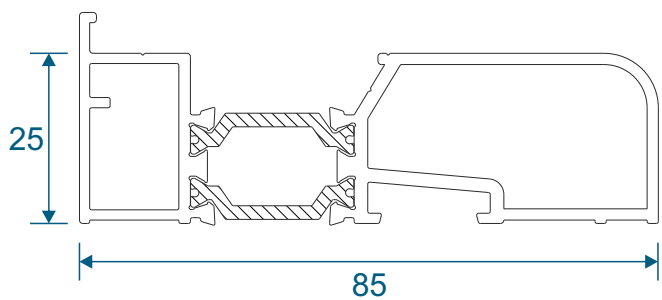

Note there is no extension option for the 57mm frame - if you require trickle vents or an extension you will need to use the 70mm frame option.

ETC517 - 70mm Frame Coupler

Note there is no coupler option for the 57mm frame - if you require a coupler you will need to use the 70mm frame option.

Cills

ETC451 - 85mm Cill

ETC457 - 150mm Cill

Cills

ETC458 - 190mm Cill

ETC479 - 225mm Cill

Bay Poles

ETC040 - 120° to 136° For 70mm Frame