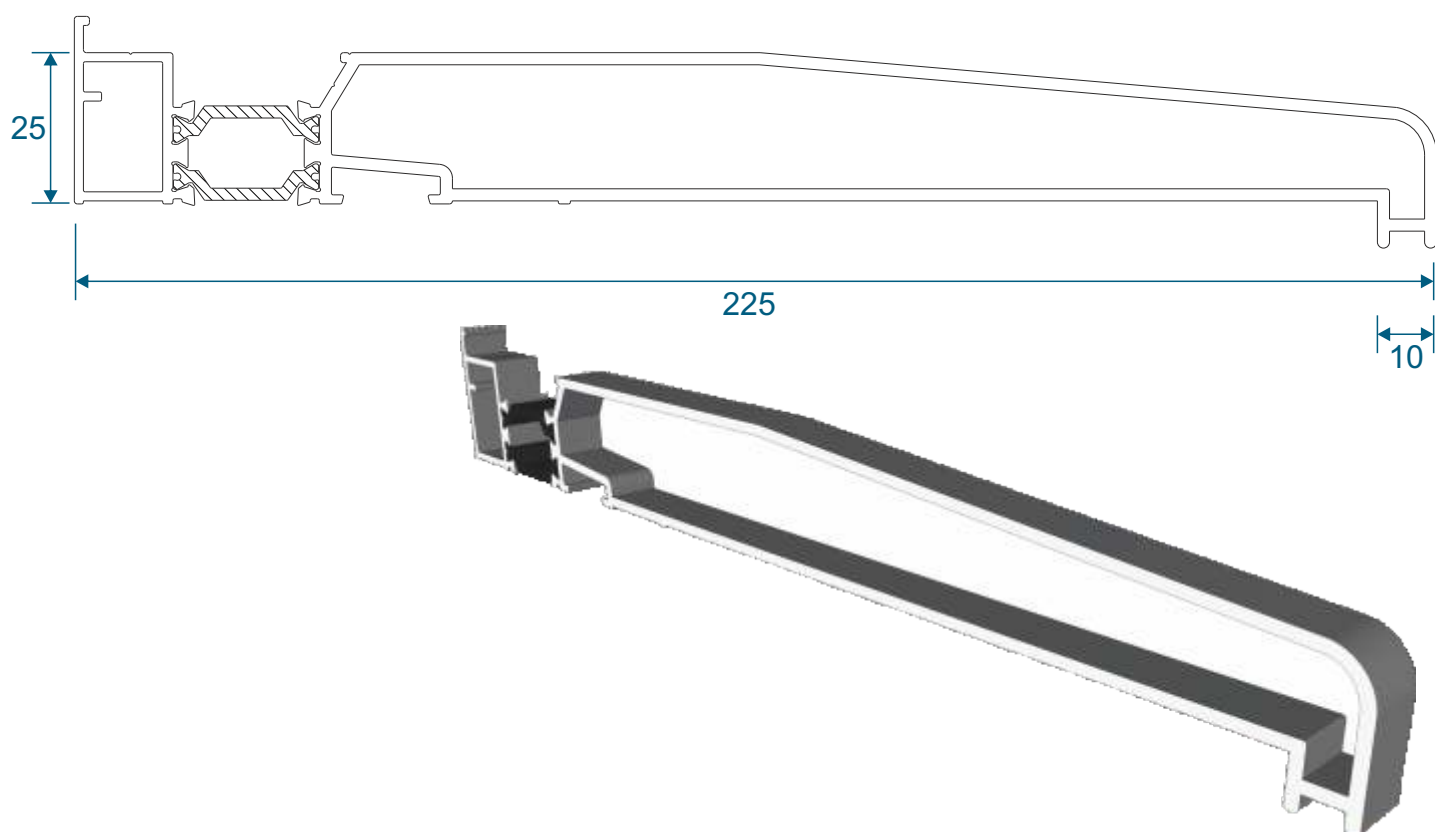

Note there is no extension option for the 57mm frame - if you require trickle vents or an extension you will need to use the 70mm frame option.

ETC517 - 70mm Frame Coupler

Note there is no coupler option for the 57mm frame - if you require a coupler you will need to use the 70mm frame option.

Cills

ETC451 - 85mm Cill

ETC457 - 150mm Cill

Cills

ETC458 - 190mm Cill

ETC479 - 225mm Cill

Bay Poles

ETC040 - 120° to 136° For 70mm Frame

ETC041 - 137° to 155° For 70mm Frame

Bay Poles & Corner Post

ETC042 - 156° to 170° For 70mm Frame

ETC048 - 70mm Corner Post For 70mm Frame

57mm Outerframe

Opener

Fixed

57mm Outerframe