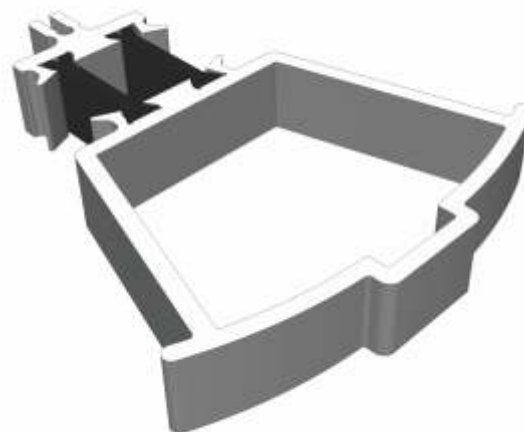

Cills

ETC451 - 85mm Cill

ETC457 - 150mm Cill

Cills

ETC458 - 190mm Cill

ETC479 - 225mm Cill

Bay Poles

ETC040 - 120° to 136° For 70mm Frame

ETC041 - 137° to 155° For 70mm Frame

Bay Poles & Corner Post

ETC042 - 156° to 170° For 70mm Frame

ETC048 - 70mm Corner Post For 70mm Frame

57mm Outerframe

Opener

Fixed

57mm Outerframe