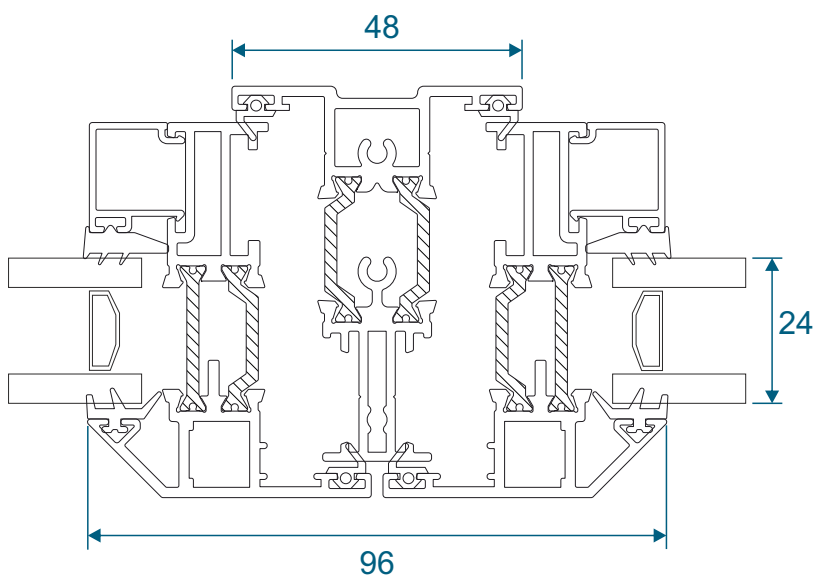

ETC041 - 137° to 155° For 70mm Frame

Bay Poles & Corner Post

ETC042 - 156° to 170° For 70mm Frame

ETC048 - 70mm Corner Post For 70mm Frame

57mm Outerframe

Opener

Fixed

57mm Outerframe

Opener With Cill

Fixed With Cill

70mm Outerframe

Opener

Fixed

70mm Outerframe

Opener With Cill

Fixed With Cill

Transoms & Mullions

Fixed Lite Next To Fixed Lite

Fixed Next To An Opener

Opener Next To An Opener

Astragal Bars

'A' Shaped Out And In

'A' Shaped Out / 25mm Flat In

Our unique patented clip on and off astragal enables you to easily glaze and de-glaze your windows when needed. This system enables us to attach a base plate to the glass in a specified place within the controlled environment of the factory. You then simply clip the astragal bar or bars into place on site.