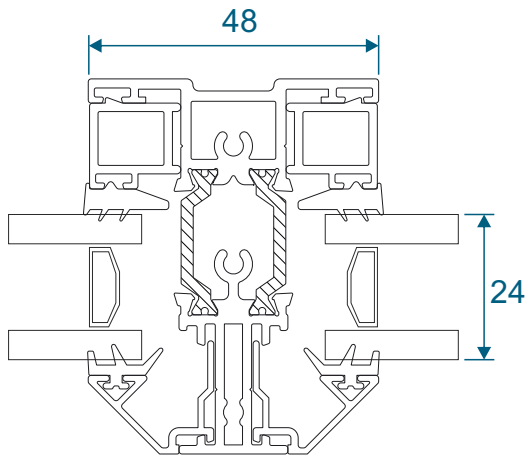

Cills

ETC451 - 85mm Cill

ETC457 - 150mm Cill

Cills

ETC458 - 190mm Cill

ETC479 - 225mm Cill

Bay Poles

ETC040 - 120° to 136° For 70mm Frame

ETC041 - 137° to 155° For 70mm Frame

Bay Poles & Corner Post

ETC042 - 156° to 170° For 70mm Frame

ETC048 - 70mm Corner Post For 70mm Frame

57mm Outerframe

Opener

Fixed

57mm Outerframe

Opener With Cill

Fixed With Cill

70mm Outerframe

Opener

Fixed

70mm Outerframe

Opener With Cill

Fixed With Cill

Transoms & Mullions

Fixed Lite Next To Fixed Lite

Fixed Next To An Opener

Opener Next To An Opener

Astragal Bars

'A' Shaped Out And In

'A' Shaped Out / 25mm Flat In

Our unique patented clip on and off astragal enables you to easily glaze and de-glaze your windows when needed. This system enables us to attach a base plate to the glass in a specified place within the controlled environment of the factory. You then simply clip the astragal bar or bars into place on site.