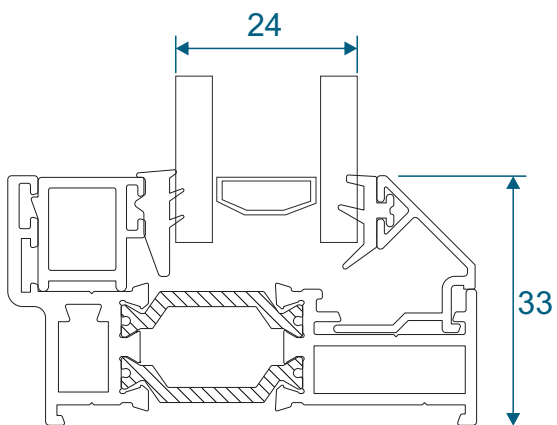

Cills

ETC451 - 85mm Cill

ETC457 - 150mm Cill

Cills

ETC458 - 190mm Cill

ETC479 - 225mm Cill

Bay Poles

ETC040 - 120° to 136° For 70mm Frame

ETC041 - 137° to 155° For 70mm Frame

Bay Poles & Corner Post

ETC042 - 156° to 170° For 70mm Frame

ETC048 - 70mm Corner Post For 70mm Frame

57mm Outerframe

Opener

Fixed

57mm Outerframe

Opener With Cill

Fixed With Cill

70mm Outerframe

Opener

Fixed

70mm Outerframe

Opener With Cill

Fixed With Cill