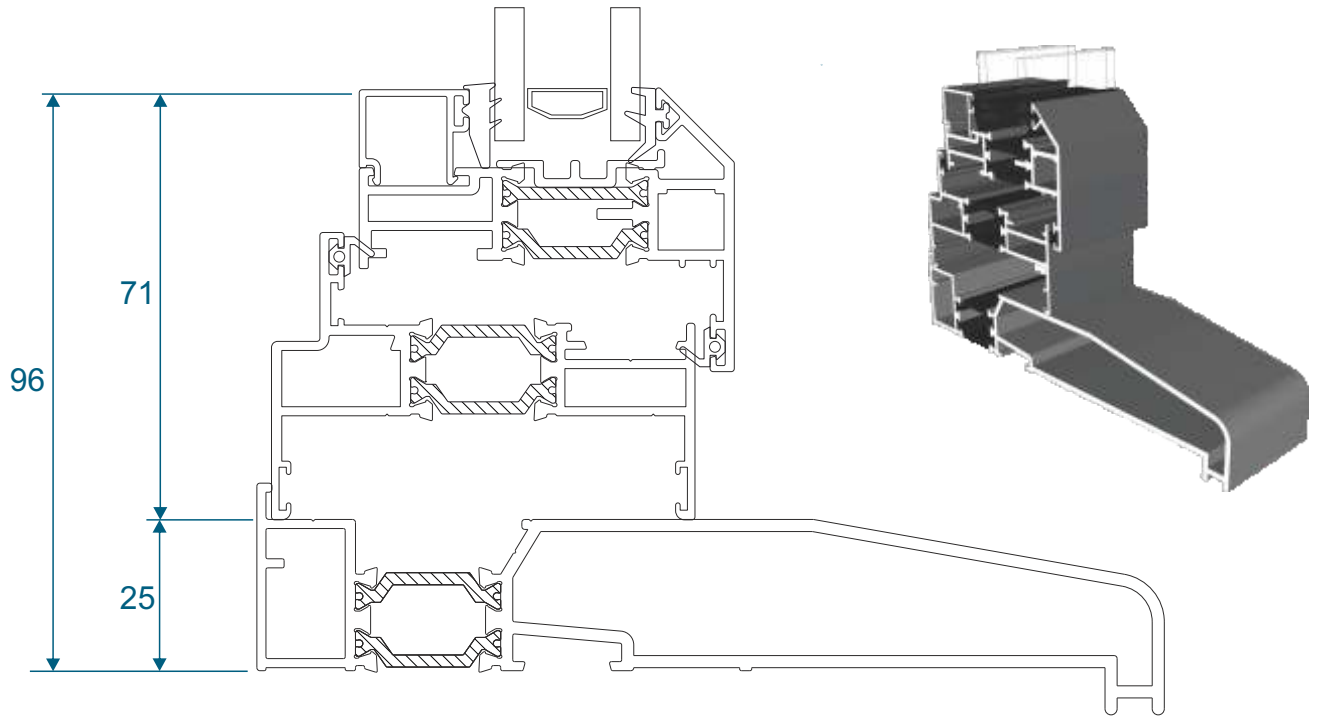

ETC041 - 137° to 155° For 70mm Frame

Bay Poles & Corner Post

ETC042 - 156° to 170° For 70mm Frame

ETC048 - 70mm Corner Post For 70mm Frame

57mm Outerframe

Opener

Fixed

57mm Outerframe

Opener With Cill

Fixed With Cill

70mm Outerframe

Opener

Fixed

70mm Outerframe

Opener With Cill

Fixed With Cill

Transoms & Mullions

Fixed Lite Next To Fixed Lite

Fixed Next To An Opener

Opener Next To An Opener

Astragal Bars

'A' Shaped Out And In

'A' Shaped Out / 25mm Flat In

Our unique patented clip on and off astragal enables you to easily glaze and de-glaze your windows when needed. This system enables us to attach a base plate to the glass in a specified place within the controlled environment of the factory. You then simply clip the astragal bar or bars into place on site.