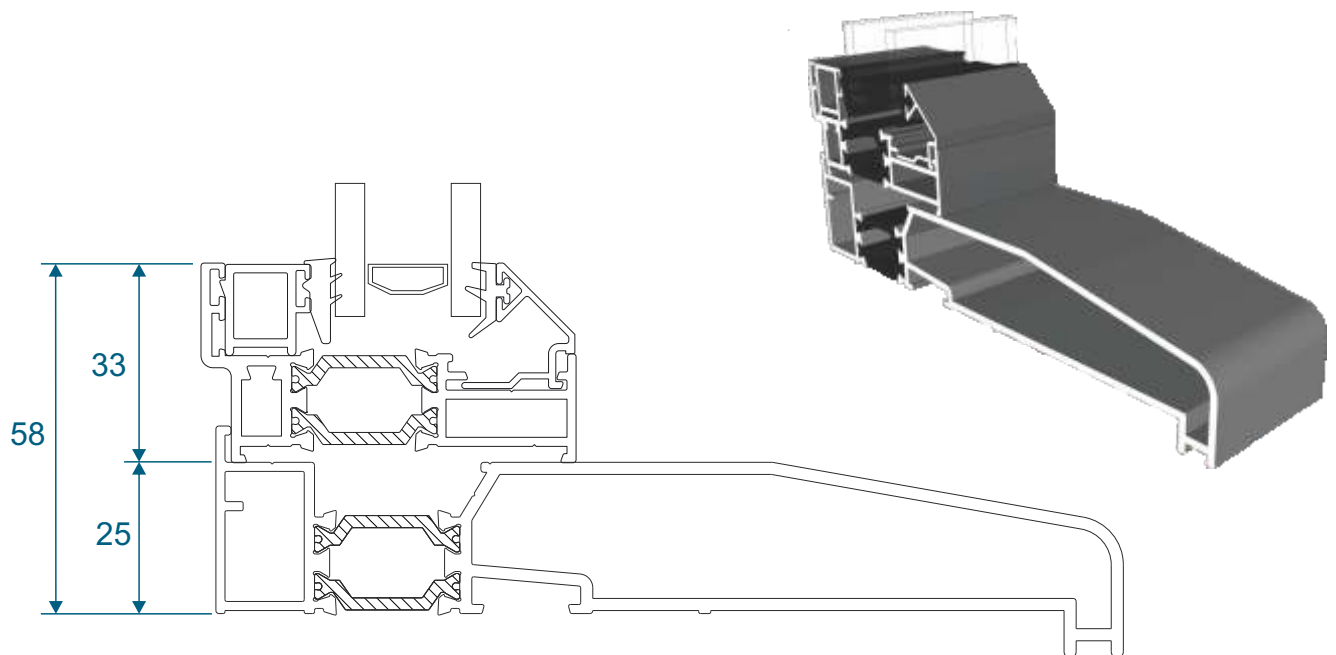

Fixed With Cill