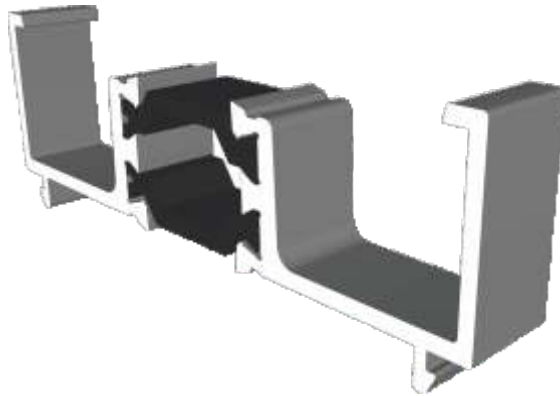

Outer Frames

ZSB94 - 58mm Equal Leg

ZSB129 - 70mm Direct Fix

Sash & Beads

ZSB95 - Sash

W20167 - Internal Bead

ETC375 - External Bead

ZSB97 - Glazing Reducer

Transom / Mullion & Astragal Bars

ZSB96 - Transom / Mullion

ZSB98 - A-Shaped Bar

ZSB99 - Fixing Plate

Patented Design

W10165 - 25mm Flat Astragal

Extension & Coupler

ETC559 - 20mm Head Extension For 70mm Frame

Note there is no extension option for the 57mm frame - if you require trickle vents or an extension you will need to use the 70mm frame option.

ETC517 - 70mm Frame Coupler

Note there is no coupler option for the 57mm frame - if you require a coupler you will need to use the 70mm frame option.