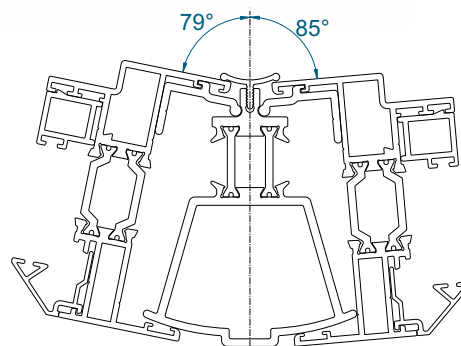

Note there is no extension option for the 57mm frame - if you require trickle vents or an extension you will need to use the 70mm frame option.

ETC517 - 70mm Frame Coupler

Note there is no coupler option for the 57mm frame - if you require a coupler you will need to use the 70mm frame option.

Cills

ETC451 - 85mm Cill

ETC457 - 150mm Cill

Cills

ETC458 - 190mm Cill

ETC479 - 225mm Cill

Bay Poles

ETC040 - 120° to 136° For 70mm Frame

ETC041 - 137° to 155° For 70mm Frame

Bay Poles & Corner Post

ETC042 - 156° to 170° For 70mm Frame

ETC048 - 70mm Corner Post For 70mm Frame

57mm Outerframe

Opener

Fixed

57mm Outerframe