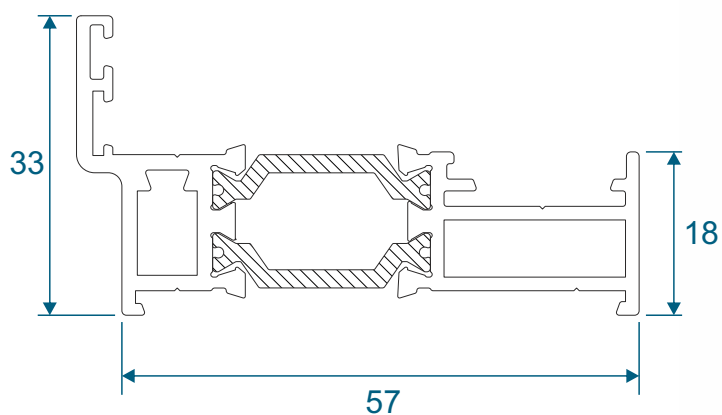

Transoms / Mullions 15

| | |
|-----------------------|--|
| Fixed Next To Fixed | |
| Fixed Next To Opener | |
| Opener Next To Opener | |

Astragal Bars 16

| | |
|------------------------|--|
| A-Shaped Out & In | |
| A-Shaped Out / Flat In | |

Outer Frames

ZSB94 - 58mm Equal Leg

ZSB129 - 70mm Direct Fix

Sash & Beads

ZSB95 - Sash

W20167 - Internal Bead

ETC375 - External Bead

ZSB97 - Glazing Reducer