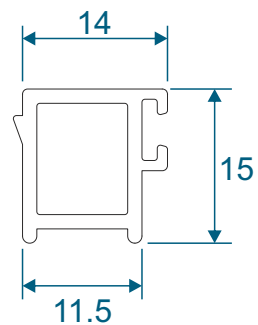

Outer Frames

ZSB94 - 58mm Equal Leg

ZSB129 - 70mm Direct Fix

Sash & Beads

ZSB95 - Sash

W20167 - Internal Bead

ETC375 - External Bead

ZSB97 - Glazing Reducer