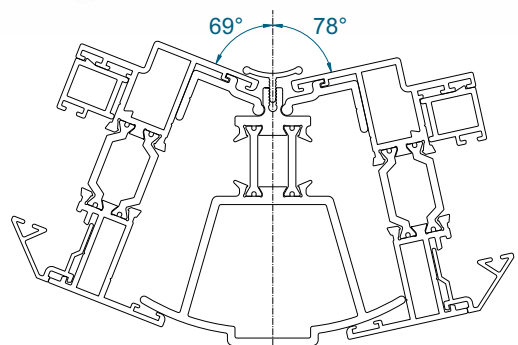

Note there is no extension option for the 57mm frame - if you require trickle vents or an extension you will need to use the 70mm frame option.

ETC517 - 70mm Frame Coupler

Note there is no coupler option for the 57mm frame - if you require a coupler you will need to use the 70mm frame option.

Cills

ETC451 - 85mm Cill

ETC457 - 150mm Cill

Cills

ETC458 - 190mm Cill

ETC479 - 225mm Cill

Bay Poles

ETC040 - 120° to 136° For 70mm Frame

ETC041 - 137° to 155° For 70mm Frame

Bay Poles & Corner Post

ETC042 - 156° to 170° For 70mm Frame

ETC048 - 70mm Corner Post For 70mm Frame

57mm Outerframe

Opener

Fixed

57mm Outerframe