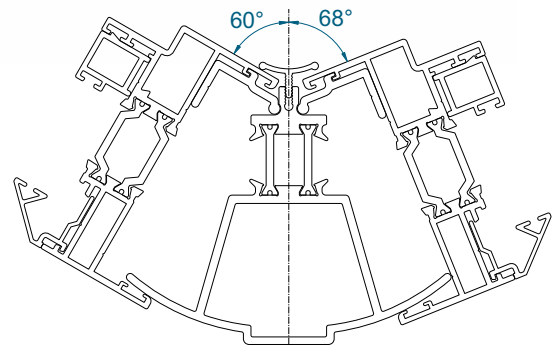

Note there is no extension option for the 57mm frame - if you require trickle vents or an extension you will need to use the 70mm frame option.

ETC517 - 70mm Frame Coupler

Note there is no coupler option for the 57mm frame - if you require a coupler you will need to use the 70mm frame option.

Cills

ETC451 - 85mm Cill

ETC457 - 150mm Cill

Cills

ETC458 - 190mm Cill

ETC479 - 225mm Cill

Bay Poles

ETC040 - 120° to 136° For 70mm Frame

ETC041 - 137° to 155° For 70mm Frame

Bay Poles & Corner Post

ETC042 - 156° to 170° For 70mm Frame

ETC048 - 70mm Corner Post For 70mm Frame

57mm Outerframe

Opener

Fixed

57mm Outerframe