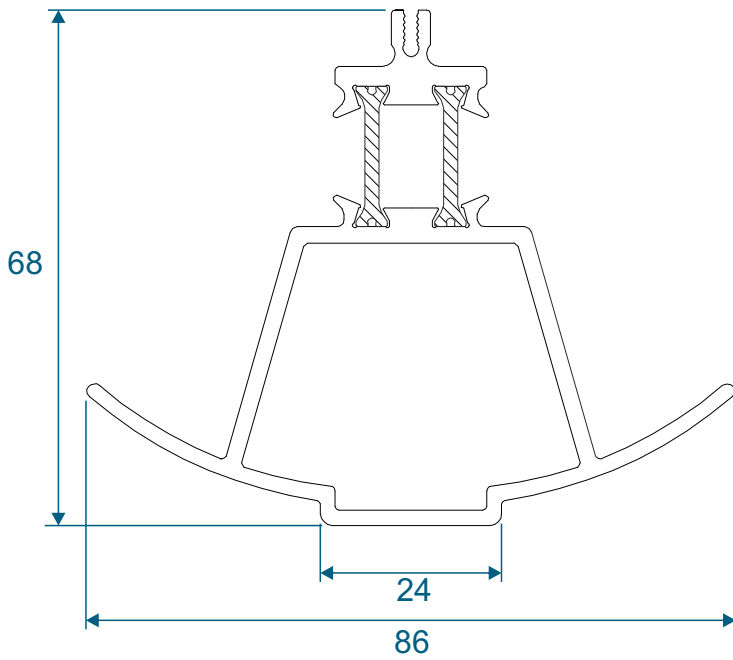

Note there is no extension option for the 57mm frame - if you require trickle vents or an extension you will need to use the 70mm frame option.

ETC517 - 70mm Frame Coupler

Note there is no coupler option for the 57mm frame - if you require a coupler you will need to use the 70mm frame option.

Cills

ETC451 - 85mm Cill

ETC457 - 150mm Cill

Cills

ETC458 - 190mm Cill

ETC479 - 225mm Cill

Bay Poles

ETC040 - 120° to 136° For 70mm Frame

ETC041 - 137° to 155° For 70mm Frame

Bay Poles & Corner Post

ETC042 - 156° to 170° For 70mm Frame

ETC048 - 70mm Corner Post For 70mm Frame

57mm Outerframe

Opener

Fixed

57mm Outerframe