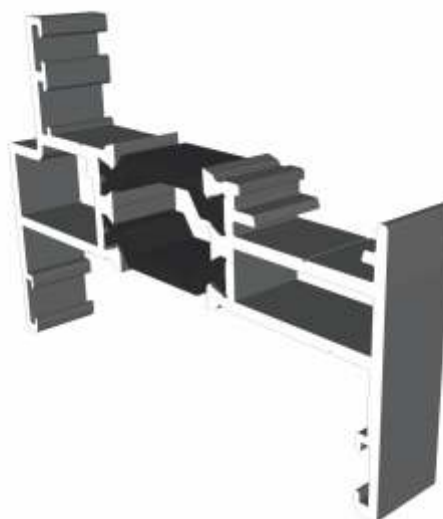

Transoms / Mullions 15

| | |
|-----------------------|--|
| Fixed Next To Fixed | |
| Fixed Next To Opener | |
| Opener Next To Opener | |

Astragal Bars 16

| | |
|------------------------|--|
| A-Shaped Out & In | |
| A-Shaped Out / Flat In | |

Outer Frames

ZSB94 - 58mm Equal Leg

ZSB129 - 70mm Direct Fix

Sash & Beads

ZSB95 - Sash

W20167 - Internal Bead

ETC375 - External Bead

ZSB97 - Glazing Reducer