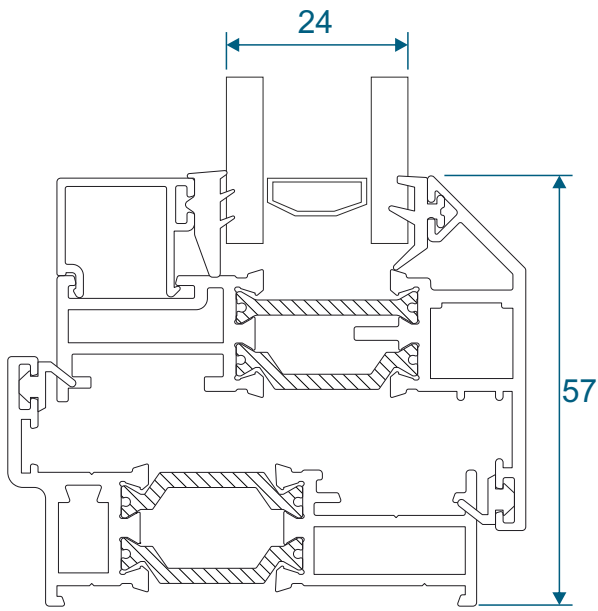

Cills

ETC451 - 85mm Cill

ETC457 - 150mm Cill

Cills

ETC458 - 190mm Cill

ETC479 - 225mm Cill

Bay Poles

ETC040 - 120° to 136° For 70mm Frame

ETC041 - 137° to 155° For 70mm Frame

Bay Poles & Corner Post

ETC042 - 156° to 170° For 70mm Frame

ETC048 - 70mm Corner Post For 70mm Frame

57mm Outerframe

Opener

Fixed

57mm Outerframe

Opener With Cill

Fixed With Cill

70mm Outerframe

Opener

Fixed

70mm Outerframe

Opener With Cill

Fixed With Cill