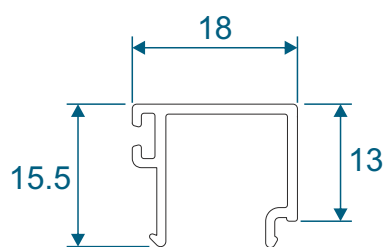

Outer Frames

ZSB94 - 58mm Equal Leg

ZSB129 - 70mm Direct Fix

Sash & Beads

ZSB95 - Sash

W20167 - Internal Bead

ETC375 - External Bead

ZSB97 - Glazing Reducer