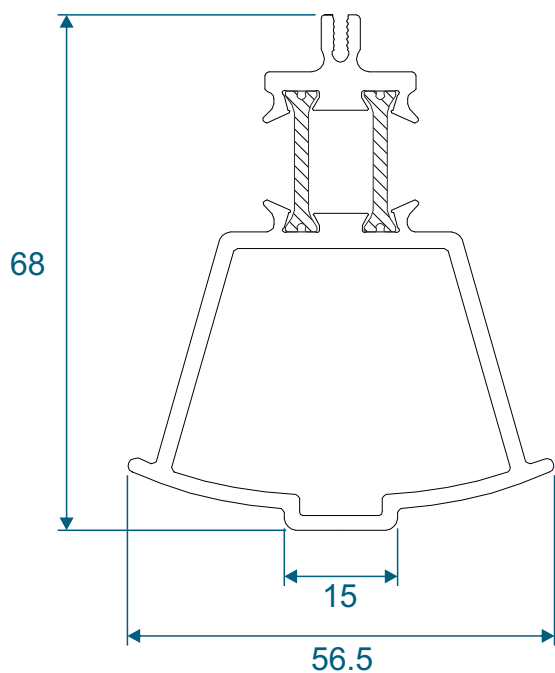

Note there is no extension option for the 57mm frame - if you require trickle vents or an extension you will need to use the 70mm frame option.

ETC517 - 70mm Frame Coupler

Note there is no coupler option for the 57mm frame - if you require a coupler you will need to use the 70mm frame option.

Cills

ETC451 - 85mm Cill

ETC457 - 150mm Cill

Cills

ETC458 - 190mm Cill

ETC479 - 225mm Cill

Bay Poles

ETC040 - 120° to 136° For 70mm Frame

ETC041 - 137° to 155° For 70mm Frame

Bay Poles & Corner Post

ETC042 - 156° to 170° For 70mm Frame

ETC048 - 70mm Corner Post For 70mm Frame

57mm Outerframe

Opener

Fixed

57mm Outerframe