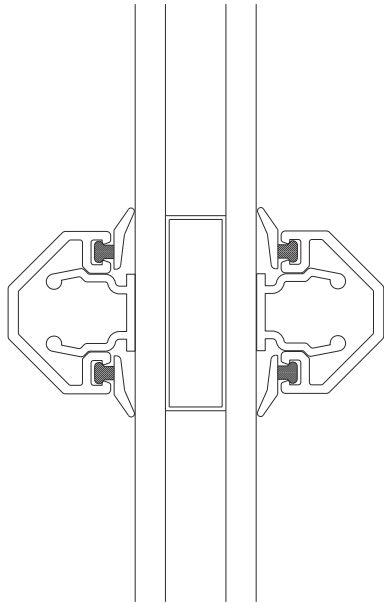

Heritage Putty-line

Section Identification Guide

DURATION
WINDOWS

Contents

| | |
|------------------------------------|--------|
| Outer Frames | 3 |
| Sash & Beads | 4 |
| Transoms, Mullions & Astragal Bars | 5 |
| Extension & Couplers | 6 |
| Cills | 7 - 8 |
| Bay Poles | 9 - 10 |
| Corner Post | 10 |

Transom / Mullion & Astragal Bars

ZSB96 - Transom / Mullion

ZSB98 - A-Shaped Bar

ZSB99 - Fixing Plate

Patented Design

W10165 - 25mm Flat Astragal

Extension & Coupler

ETC559 - 20mm Head Extension For 70mm Frame

Opener With Cill

Fixed With Cill

70mm Outerframe

Opener

Fixed

70mm Outerframe

Opener With Cill

Fixed With Cill

Transoms & Mullions

Fixed Lite Next To Fixed Lite

Fixed Next To An Opener

Opener Next To An Opener

Astragal Bars

'A' Shaped Out And In

'A' Shaped Out / 25mm Flat In

Our unique patented clip on and off astragal enables you to easily glaze and de-glaze your windows when needed. This system enables us to attach a base plate to the glass in a specified place within the controlled environment of the factory. You then simply clip the astragal bar or bars into place on site.