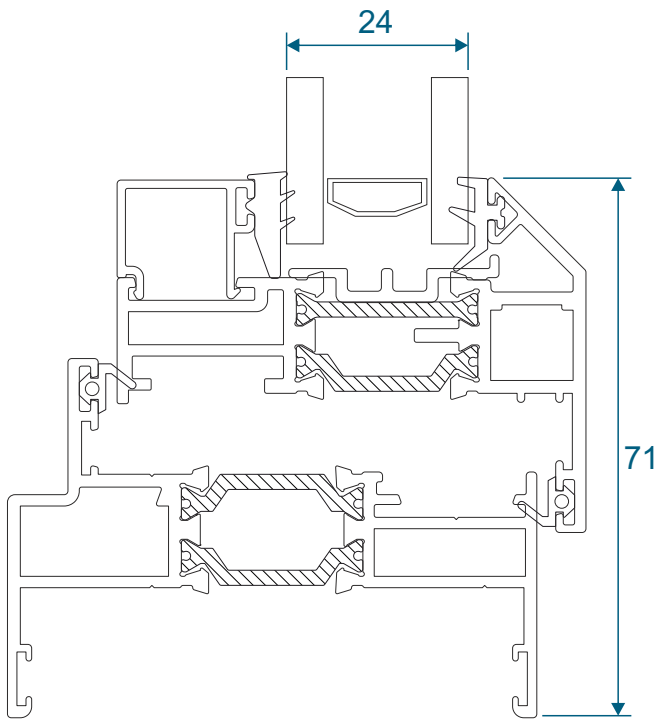

ETC041 - 137° to 155° For 70mm Frame

Bay Poles & Corner Post

ETC042 - 156° to 170° For 70mm Frame

ETC048 - 70mm Corner Post For 70mm Frame

57mm Outerframe

Opener

Fixed

57mm Outerframe

Opener With Cill

Fixed With Cill

70mm Outerframe

Opener

Fixed

70mm Outerframe

Opener With Cill

Fixed With Cill

Transoms & Mullions

Fixed Lite Next To Fixed Lite

Fixed Next To An Opener

Opener Next To An Opener

Astragal Bars

'A' Shaped Out And In

'A' Shaped Out / 25mm Flat In

Our unique patented clip on and off astragal enables you to easily glaze and de-glaze your windows when needed. This system enables us to attach a base plate to the glass in a specified place within the controlled environment of the factory. You then simply clip the astragal bar or bars into place on site.