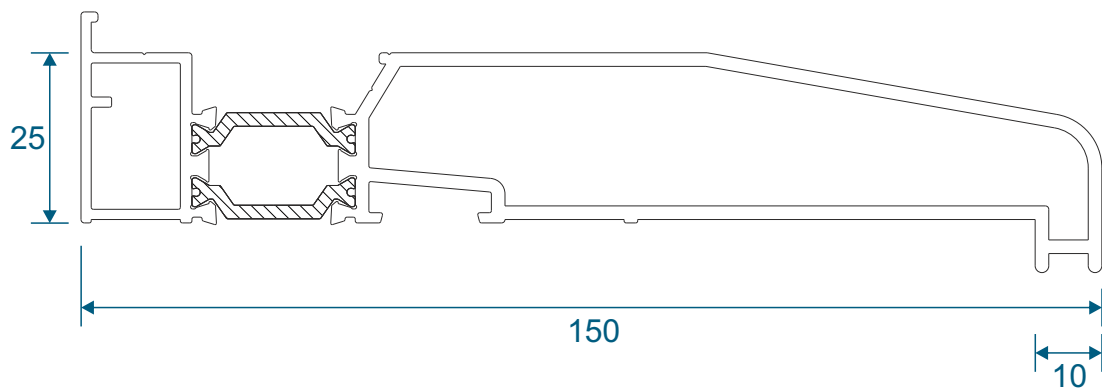

Note there is no extension option for the 57mm frame - if you require trickle vents or an extension you will need to use the 70mm frame option.

ETC517 - 70mm Frame Coupler

Note there is no coupler option for the 57mm frame - if you require a coupler you will need to use the 70mm frame option.

Cills

ETC451 - 85mm Cill

ETC457 - 150mm Cill

Cills

ETC458 - 190mm Cill

ETC479 - 225mm Cill

Bay Poles

ETC040 - 120° to 136° For 70mm Frame