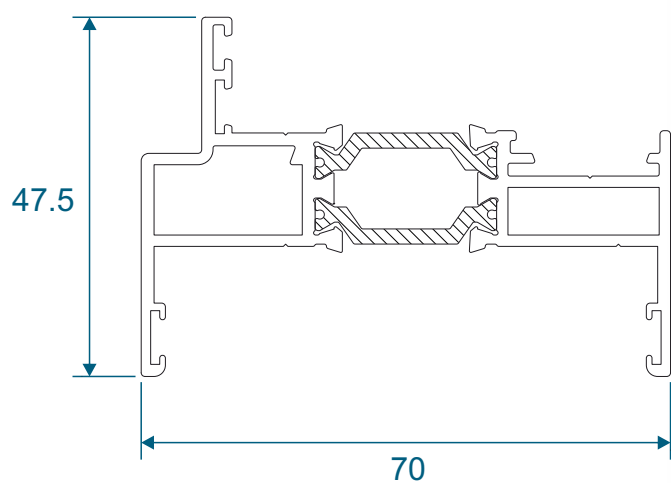

Transoms / Mullions 15

| | |
|-----------------------|--|
| Fixed Next To Fixed | |
| Fixed Next To Opener | |
| Opener Next To Opener | |

Astragal Bars 16

| | |
|------------------------|--|
| A-Shaped Out & In | |
| A-Shaped Out / Flat In | |

Outer Frames

ZSB94 - 58mm Equal Leg

ZSB129 - 70mm Direct Fix

Sash & Beads

ZSB95 - Sash

W20167 - Internal Bead

ETC375 - External Bead

ZSB97 - Glazing Reducer