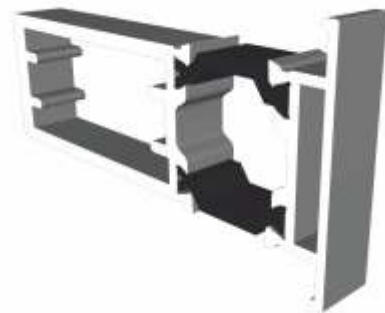

Outer Frames

ZSB94 - 58mm Equal Leg

ZSB129 - 70mm Direct Fix

Sash & Beads

ZSB95 - Sash

W20167 - Internal Bead

ETC375 - External Bead

ZSB97 - Glazing Reducer

Transom / Mullion & Astragal Bars

ZSB96 - Transom / Mullion

ZSB98 - A-Shaped Bar

ZSB99 - Fixing Plate

Patented Design

W10165 - 25mm Flat Astragal

Extension & Coupler

ETC559 - 20mm Head Extension For 70mm Frame

Note there is no extension option for the 57mm frame - if you require trickle vents or an extension you will need to use the 70mm frame option.

ETC517 - 70mm Frame Coupler

Note there is no coupler option for the 57mm frame - if you require a coupler you will need to use the 70mm frame option.