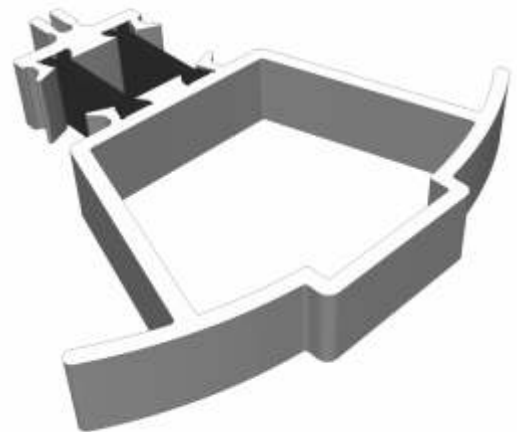

Cills

ETC451 - 85mm Cill

ETC457 - 150mm Cill

Cills

ETC458 - 190mm Cill

ETC479 - 225mm Cill

Bay Poles

ETC040 - 120° to 136° For 70mm Frame

ETC041 - 137° to 155° For 70mm Frame

Bay Poles & Corner Post

ETC042 - 156° to 170° For 70mm Frame

ETC048 - 70mm Corner Post For 70mm Frame

57mm Outerframe

Opener

Fixed

57mm Outerframe