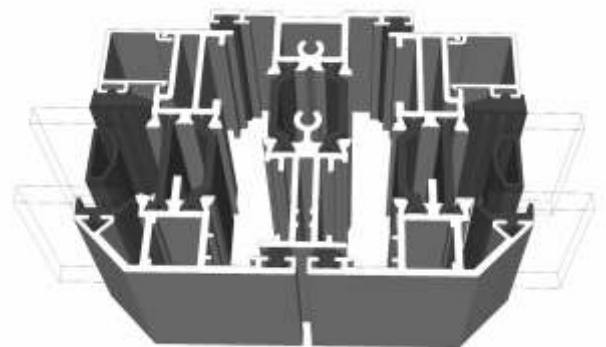

Transoms & Mullions

Fixed Lite Next To Fixed Lite

Fixed Next To An Opener

Opener Next To An Opener

Astragal Bars

'A' Shaped Out And In

'A' Shaped Out / 25mm Flat In

Our unique patented clip on and off astragal enables you to easily glaze and de-glaze your windows when needed. This system enables us to attach a base plate to the glass in a specified place within the controlled environment of the factory. You then simply clip the astragal bar or bars into place on site.