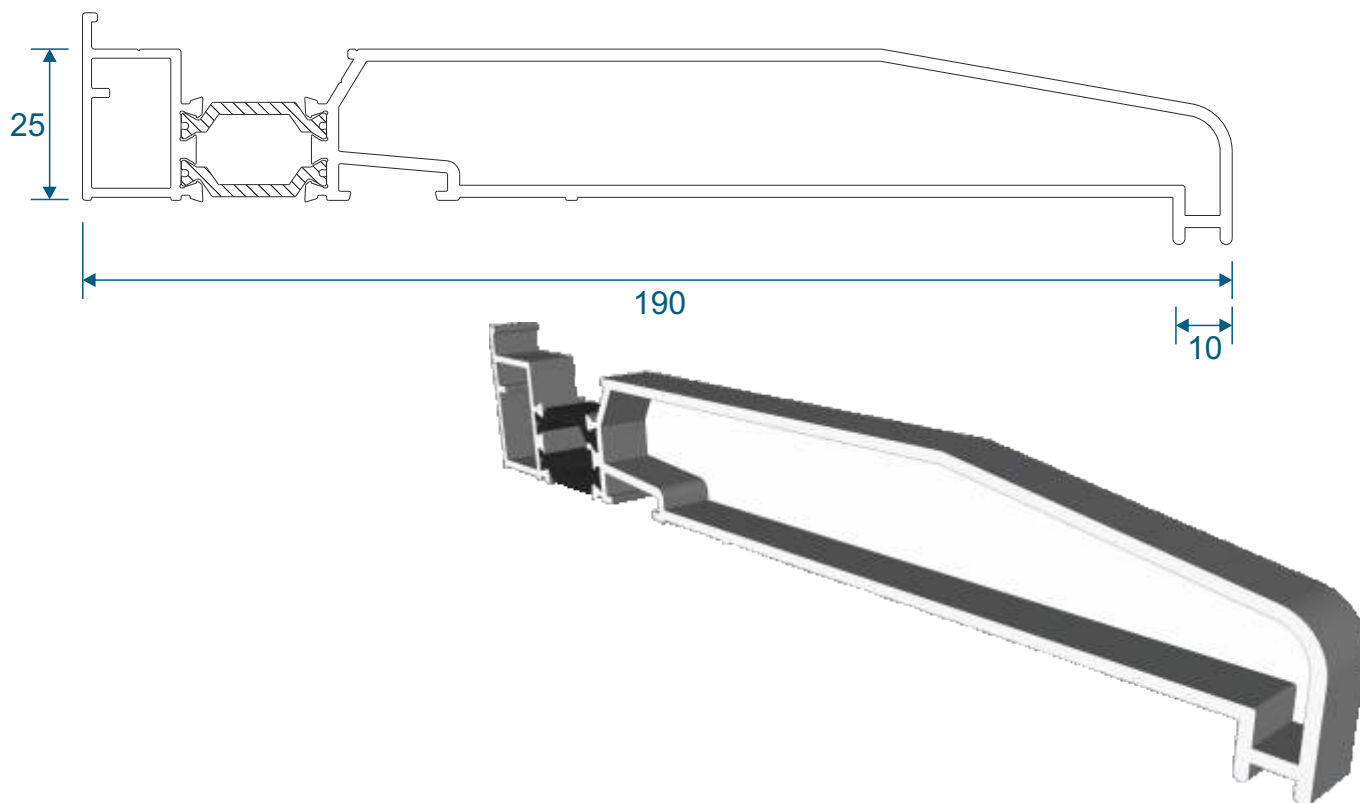

Cills

ETC451 - 85mm Cill

ETC457 - 150mm Cill

Cills

ETC458 - 190mm Cill

ETC479 - 225mm Cill

Bay Poles

ETC040 - 120° to 136° For 70mm Frame

ETC041 - 137° to 155° For 70mm Frame

Bay Poles & Corner Post

ETC042 - 156° to 170° For 70mm Frame

ETC048 - 70mm Corner Post For 70mm Frame

57mm Outerframe

Opener

Fixed

57mm Outerframe