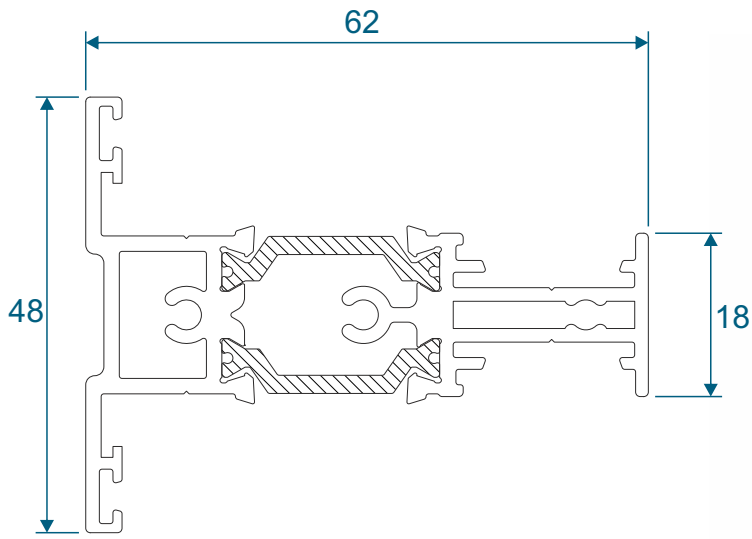

Outer Frames

ZSB94 - 58mm Equal Leg

ZSB129 - 70mm Direct Fix

Sash & Beads

ZSB95 - Sash

W20167 - Internal Bead

ETC375 - External Bead

ZSB97 - Glazing Reducer

Transom / Mullion & Astragal Bars

ZSB96 - Transom / Mullion

ZSB98 - A-Shaped Bar

ZSB99 - Fixing Plate

Patented Design

W10165 - 25mm Flat Astragal

Extension & Coupler

ETC559 - 20mm Head Extension For 70mm Frame