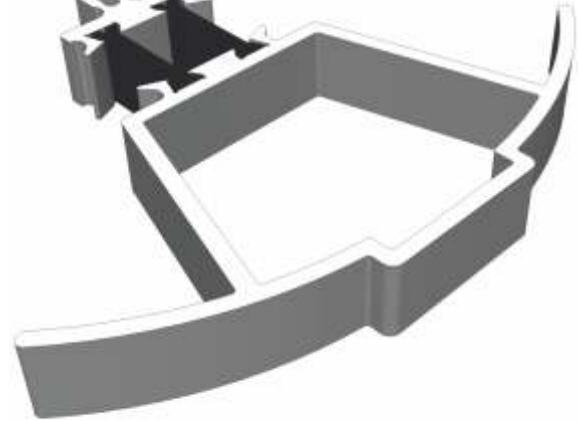

Cills

ETC451 - 85mm Cill

ETC457 - 150mm Cill

Cills

ETC458 - 190mm Cill

ETC479 - 225mm Cill

Bay Poles

ETC040 - 120° to 136° For 70mm Frame

ETC041 - 137° to 155° For 70mm Frame

Bay Poles & Corner Post

ETC042 - 156° to 170° For 70mm Frame

ETC048 - 70mm Corner Post For 70mm Frame

57mm Outerframe

Opener

Fixed

57mm Outerframe