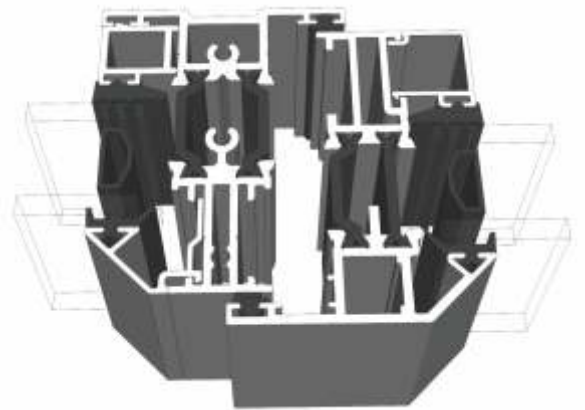

ETC041 - 137° to 155° For 70mm Frame

Bay Poles & Corner Post

ETC042 - 156° to 170° For 70mm Frame

ETC048 - 70mm Corner Post For 70mm Frame

57mm Outerframe

Opener

Fixed

57mm Outerframe

Opener With Cill

Fixed With Cill

70mm Outerframe

Opener

Fixed

70mm Outerframe

Opener With Cill

Fixed With Cill

Transoms & Mullions

Fixed Lite Next To Fixed Lite

Fixed Next To An Opener

Opener Next To An Opener

Astragal Bars

'A' Shaped Out And In

'A' Shaped Out / 25mm Flat In

Our unique patented clip on and off astragal enables you to easily glaze and de-glaze your windows when needed. This system enables us to attach a base plate to the glass in a specified place within the controlled environment of the factory. You then simply clip the astragal bar or bars into place on site.