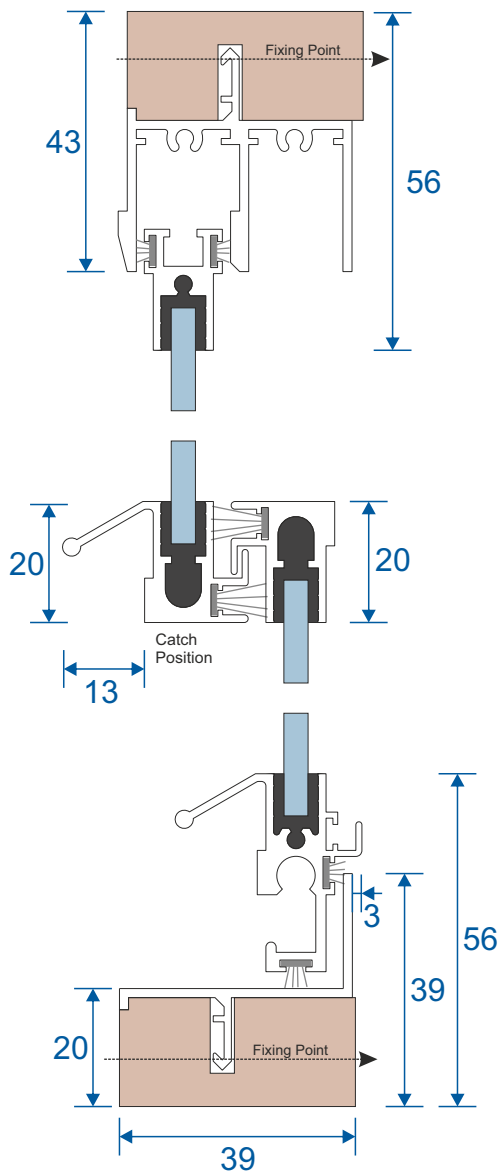

SG64 - Sides / Top Bar

SG62 - Interlock

SG61 - Handle Interlock

SG63 - Extended Panel

SG65 - Outer Frame Bottom

SG77 - Panel Sides (TB)

SG78 - Top & Bottom (TB)

SG79 - Interlock (TB)

SG80 - Interlock (TB)

Non-Balanced Vertical Slider

Face Fix

Reveal Fix

Balanced Vertical Slider

Face Fix

Reveal Fix

Balanced Tilt Back Vertical Slider