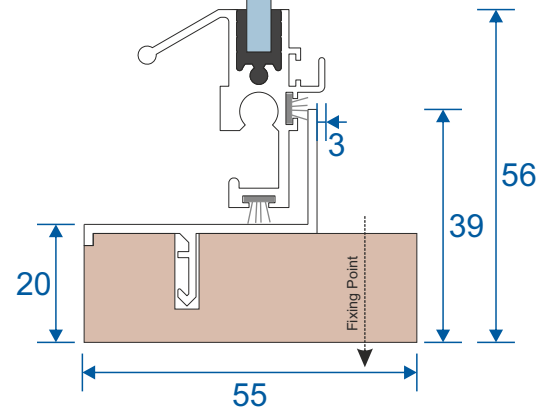

SG64 - Sides / Top Bar

SG62 - Interlock

SG61 - Handle Interlock

SG63 - Extended Panel

SG65 - Outer Frame Bottom

SG77 - Panel Sides (TB)

SG78 - Top & Bottom (TB)

SG79 - Interlock (TB)

SG80 - Interlock (TB)

Non-Balanced Vertical Slider

Face Fix

Reveal Fix

Balanced Vertical Slider

Face Fix

Reveal Fix

Balanced Tilt Back Vertical Slider

Face Fix

Reveal Fix

Main Office & Factory

Units 4-5, t: 01268 681612 (20 lines)
Charfleets Road, f: 01268 510058
Canvey Island, e: sales@duration.co.uk
Essex. SS8 0PQ w: www.duration.co.uk

Product Showroom