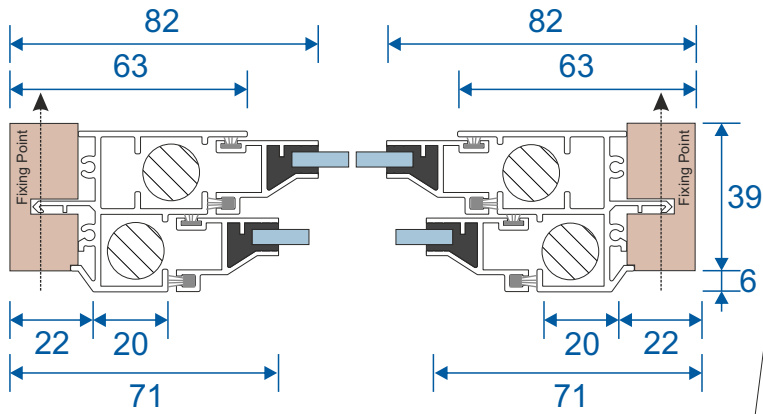

Balanced Tilt Back Vertical Slider

Face Fix