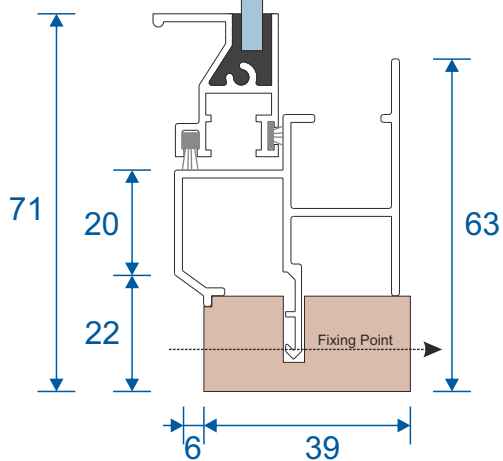

SG64 - Sides / Top Bar

SG62 - Interlock

SG61 - Handle Interlock

SG63 - Extended Panel

SG65 - Outer Frame Bottom

SG77 - Panel Sides (TB)

SG78 - Top & Bottom (TB)

SG79 - Interlock (TB)

SG80 - Interlock (TB)

Non-Balanced Vertical Slider

Face Fix

Reveal Fix

Balanced Vertical Slider

Face Fix

Reveal Fix

Balanced Tilt Back Vertical Slider

Face Fix

Reveal Fix

Main Office & Factory

Units 4-5, t: 01268 681612 (20 lines)
Charfleets Road, f: 01268 510058
Canvey Island, e: sales@duration.co.uk
Essex. SS8 0PQ w: www.duration.co.uk

Product Showroom