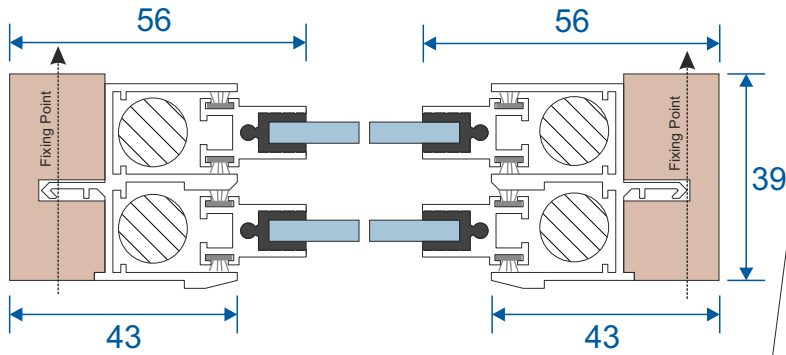

SG64 - Sides / Top Bar

SG62 - Interlock

SG61 - Handle Interlock

SG63 - Extended Panel

SG65 - Outer Frame Bottom

SG77 - Panel Sides (TB)

SG78 - Top & Bottom (TB)

SG79 - Interlock (TB)

SG80 - Interlock (TB)

Non-Balanced Vertical Slider

Face Fix

Reveal Fix

Balanced Vertical Slider

Face Fix

Reveal Fix

Balanced Tilt Back Vertical Slider

Face Fix

Reveal Fix

Main Office & Factory

Units 4-5, t: 01268 681612 (20 lines)
Charfleets Road, f: 01268 510058
Canvey Island, e: sales@duration.co.uk
Essex. SS8 0PQ w: www.duration.co.uk

Product Showroom