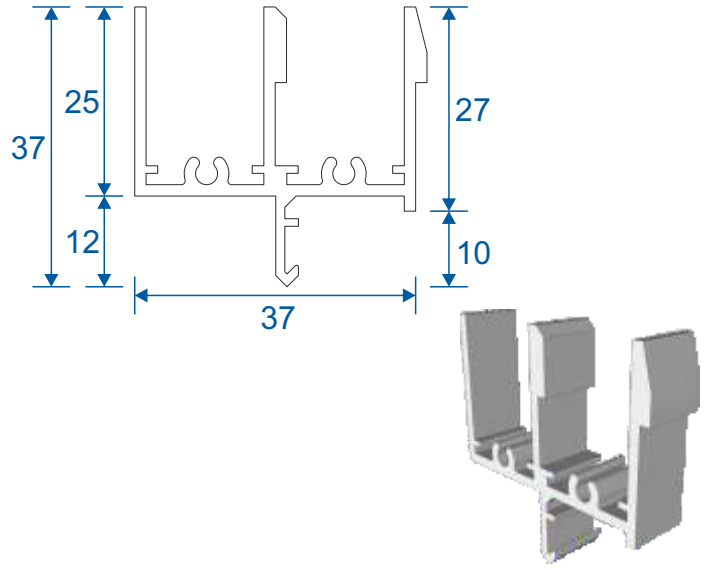

Non-Balanced	5
Balanced	6
Balanced Tilt Back	7

Note: all section pages will show the face fix and reveal fix option.

Outer Frames

SG52 - Non-Balanced & Balanced Sides

SG53 - Non-Balanced & Balanced Top

SG76 - Tilt Back Top & Bottom

SG75 - Tilt Back Sides

SF1

Face Fix

SF3

Reveal Fix
Deep Face Fix

SF4

Deep Reveal Fix
Deeper Face Fix

Panel Parts

SG64 - Sides / Top Bar

SG62 - Interlock

SG61 - Handle Interlock

SG63 - Extended Panel

SG65 - Outer Frame Bottom

SG77 - Panel Sides (TB)

SG78 - Top & Bottom (TB)

SG79 - Interlock (TB)