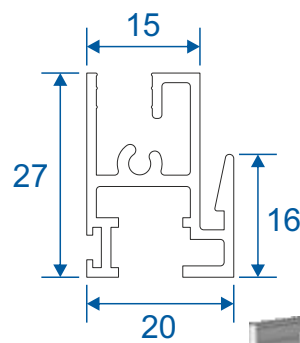

SG75 - Tilt Back Sides

SF1

Face Fix

SF3

Reveal Fix
Deep Face Fix

SF4

Deep Reveal Fix
Deeper Face Fix

Panel Parts

SG64 - Sides / Top Bar

SG62 - Interlock

SG61 - Handle Interlock

SG63 - Extended Panel

SG65 - Outer Frame Bottom

SG77 - Panel Sides (TB)

SG78 - Top & Bottom (TB)

SG79 - Interlock (TB)

SG80 - Interlock (TB)

Non-Balanced Vertical Slider

Face Fix

Reveal Fix

Balanced Vertical Slider

Face Fix

Reveal Fix

Balanced Tilt Back Vertical Slider