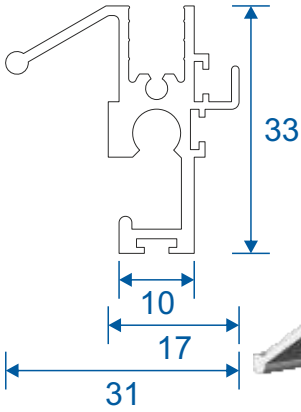

SG75 - Tilt Back Sides

SF1

Face Fix

SF3

Reveal Fix
Deep Face Fix

SF4

Deep Reveal Fix
Deeper Face Fix

Panel Parts

SG64 - Sides / Top Bar

SG62 - Interlock

SG61 - Handle Interlock

SG63 - Extended Panel

SG65 - Outer Frame Bottom

SG77 - Panel Sides (TB)

SG78 - Top & Bottom (TB)

SG79 - Interlock (TB)

SG80 - Interlock (TB)

Non-Balanced Vertical Slider

Face Fix

Reveal Fix

Balanced Vertical Slider

Face Fix

Reveal Fix

Balanced Tilt Back Vertical Slider