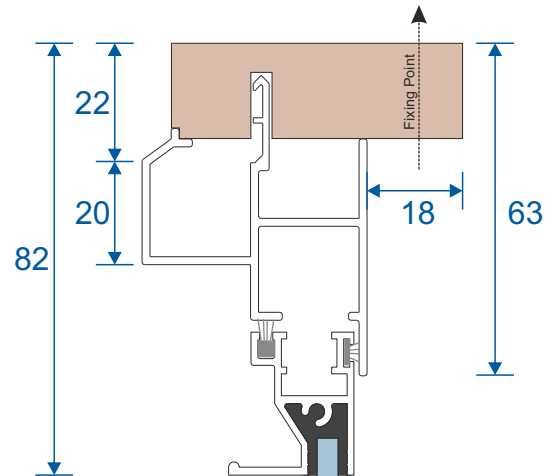

SG64 - Sides / Top Bar

SG62 - Interlock

SG61 - Handle Interlock

SG63 - Extended Panel

SG65 - Outer Frame Bottom

SG77 - Panel Sides (TB)

SG78 - Top & Bottom (TB)

SG79 - Interlock (TB)

SG80 - Interlock (TB)

Non-Balanced Vertical Slider

Face Fix

Reveal Fix

Balanced Vertical Slider

Face Fix

Reveal Fix

Balanced Tilt Back Vertical Slider

Face Fix

Reveal Fix

Main Office & Factory

Units 4-5, t: 01268 681612 (20 lines)
Charfleets Road, f: 01268 510058
Canvey Island, e: sales@duration.co.uk
Essex. SS8 0PQ w: www.duration.co.uk

Product Showroom