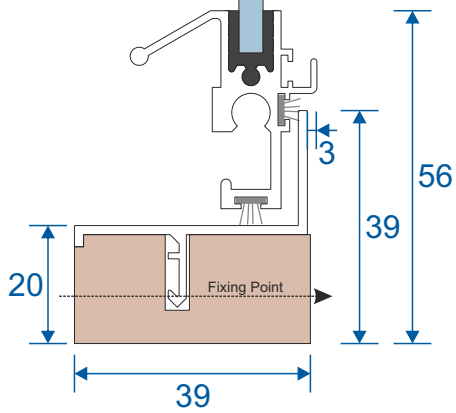

SG64 - Sides / Top Bar

SG62 - Interlock

SG61 - Handle Interlock

SG63 - Extended Panel

SG65 - Outer Frame Bottom

SG77 - Panel Sides (TB)

SG78 - Top & Bottom (TB)

SG79 - Interlock (TB)

SG80 - Interlock (TB)

Non-Balanced Vertical Slider

Face Fix

Reveal Fix

Balanced Vertical Slider

Face Fix

Reveal Fix

Balanced Tilt Back Vertical Slider