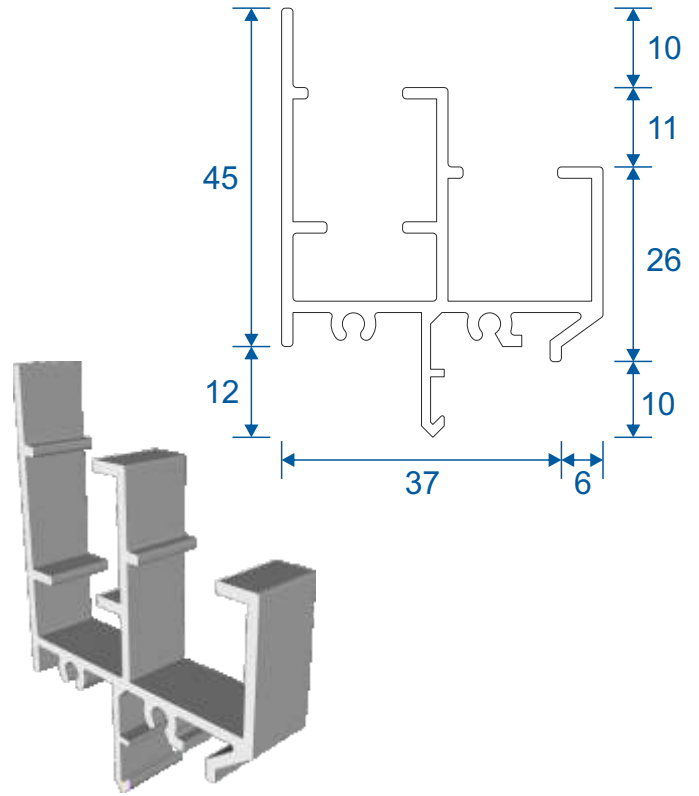

Non-Balanced	5
Balanced	6
Balanced Tilt Back	7

Note: all section pages will show the face fix and reveal fix option.

Outer Frames

SG52 - Non-Balanced & Balanced Sides

SG53 - Non-Balanced & Balanced Top

SG76 - Tilt Back Top & Bottom

SG75 - Tilt Back Sides

SF1

Face Fix

SF3

Reveal Fix
Deep Face Fix

SF4

Deep Reveal Fix
Deeper Face Fix

Panel Parts

SG64 - Sides / Top Bar

SG62 - Interlock

SG61 - Handle Interlock

SG63 - Extended Panel

SG65 - Outer Frame Bottom

SG77 - Panel Sides (TB)

SG78 - Top & Bottom (TB)

SG79 - Interlock (TB)