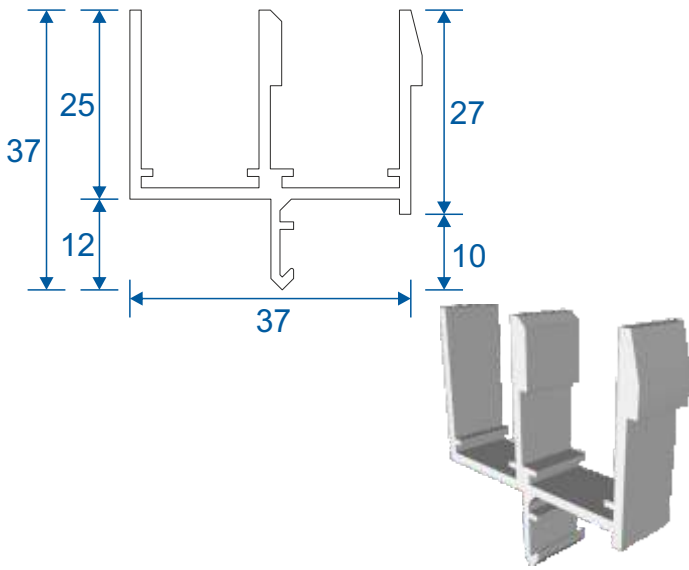

Vertical Slider Secondary

Luxury Sub Frame Section Guide

Non-Balanced, Balanced & Balanced Tilt Back

DURATION
WINDOWS

Contents

Parts

Outer Frames	3
Panel Parts	4

Sections

Non-Balanced	5
Balanced	6
Balanced Tilt Back	7

Note: all section pages will show the face fix and reveal fix option.

Outer Frames

SG52 - Non-Balanced & Balanced Sides

SG53 - Non-Balanced & Balanced Top

SG76 - Tilt Back Top & Bottom

SG75 - Tilt Back Sides

SF1

Face Fix

SF3

Reveal Fix
Deep Face Fix

SF4

Deep Reveal Fix
Deeper Face Fix

Panel Parts

SG64 - Sides / Top Bar

SG62 - Interlock

SG61 - Handle Interlock

SG63 - Extended Panel

SG65 - Outer Frame Bottom

SG77 - Panel Sides (TB)

SG78 - Top & Bottom (TB)

SG79 - Interlock (TB)