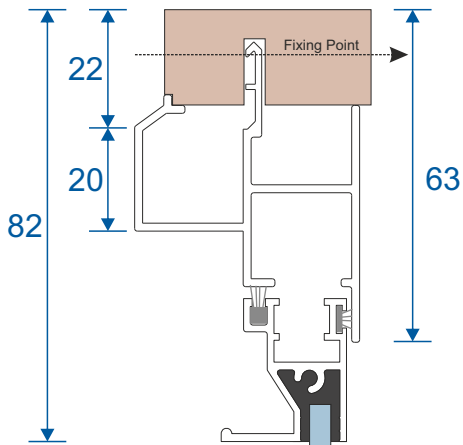

SG64 - Sides / Top Bar

SG62 - Interlock

SG61 - Handle Interlock

SG63 - Extended Panel

SG65 - Outer Frame Bottom

SG77 - Panel Sides (TB)

SG78 - Top & Bottom (TB)

SG79 - Interlock (TB)

SG80 - Interlock (TB)

Non-Balanced Vertical Slider

Face Fix

Reveal Fix

Balanced Vertical Slider

Face Fix

Reveal Fix

Balanced Tilt Back Vertical Slider

Face Fix

Reveal Fix

Main Office & Factory

Units 4-5, t: 01268 681612 (20 lines)
Charfleets Road, f: 01268 510058
Canvey Island, e: sales@duration.co.uk
Essex. SS8 0PQ w: www.duration.co.uk

Product Showroom