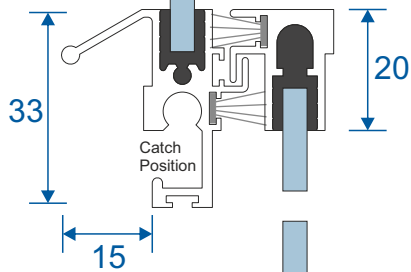

SG64 - Sides / Top Bar

SG62 - Interlock

SG61 - Handle Interlock

SG63 - Extended Panel

SG65 - Outer Frame Bottom

SG77 - Panel Sides (TB)

SG78 - Top & Bottom (TB)

SG79 - Interlock (TB)

SG80 - Interlock (TB)

Non-Balanced Vertical Slider

Face Fix

Reveal Fix

Balanced Vertical Slider

Face Fix

Reveal Fix

Balanced Tilt Back Vertical Slider