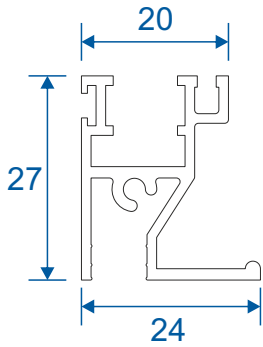

SG75 - Tilt Back Sides

SF1

Face Fix

SF3

Reveal Fix
Deep Face Fix

SF4

Deep Reveal Fix
Deeper Face Fix

Panel Parts

SG64 - Sides / Top Bar

SG62 - Interlock

SG61 - Handle Interlock

SG63 - Extended Panel

SG65 - Outer Frame Bottom

SG77 - Panel Sides (TB)

SG78 - Top & Bottom (TB)

SG79 - Interlock (TB)

SG80 - Interlock (TB)

Non-Balanced Vertical Slider

Face Fix

Reveal Fix

Balanced Vertical Slider

Face Fix

Reveal Fix

Balanced Tilt Back Vertical Slider