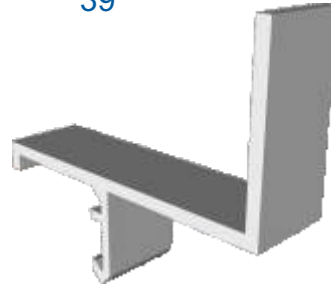

SG75 - Tilt Back Sides

SF1

Face Fix

SF3

Reveal Fix
Deep Face Fix

SF4

Deep Reveal Fix
Deeper Face Fix

Panel Parts

SG64 - Sides / Top Bar

SG62 - Interlock

SG61 - Handle Interlock

SG63 - Extended Panel

SG65 - Outer Frame Bottom

SG77 - Panel Sides (TB)

SG78 - Top & Bottom (TB)

SG79 - Interlock (TB)

SG80 - Interlock (TB)

Non-Balanced Vertical Slider

Face Fix

Reveal Fix

Balanced Vertical Slider

Face Fix

Reveal Fix

Balanced Tilt Back Vertical Slider