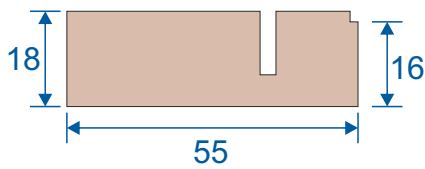

Non-Balanced	5
Balanced	6
Balanced Tilt Back	7

Note: all section pages will show the face fix and reveal fix option.

Outer Frames

SG52 - Non-Balanced & Balanced Sides

SG53 - Non-Balanced & Balanced Top

SG76 - Tilt Back Top & Bottom

SG75 - Tilt Back Sides

SF1

Face Fix

SF3

Reveal Fix
Deep Face Fix

SF4

Deep Reveal Fix
Deeper Face Fix

Panel Parts

SG64 - Sides / Top Bar

SG62 - Interlock

SG61 - Handle Interlock

SG63 - Extended Panel

SG65 - Outer Frame Bottom

SG77 - Panel Sides (TB)

SG78 - Top & Bottom (TB)

SG79 - Interlock (TB)