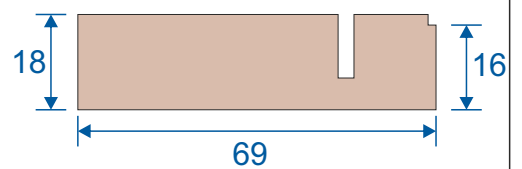

Non-Balanced	5
Balanced	6
Balanced Tilt Back	7

Note: all section pages will show the face fix and reveal fix option.

Outer Frames

SG52 - Non-Balanced & Balanced Sides

SG53 - Non-Balanced & Balanced Top

SG76 - Tilt Back Top & Bottom

SG75 - Tilt Back Sides

SF1

Face Fix

SF3

Reveal Fix
Deep Face Fix

SF4

Deep Reveal Fix
Deeper Face Fix

Panel Parts

SG64 - Sides / Top Bar

SG62 - Interlock

SG61 - Handle Interlock

SG63 - Extended Panel

SG65 - Outer Frame Bottom

SG77 - Panel Sides (TB)

SG78 - Top & Bottom (TB)

SG79 - Interlock (TB)