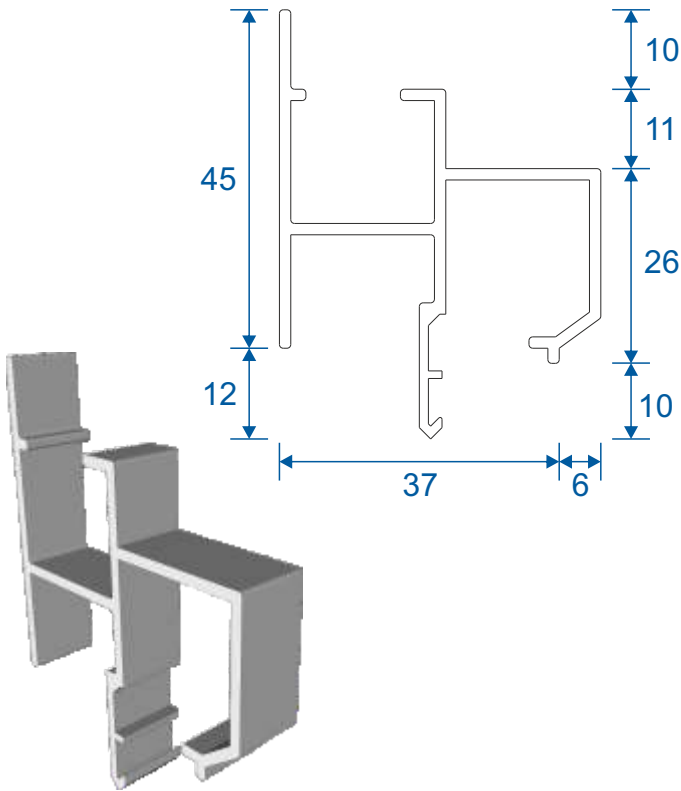

Non-Balanced	5
Balanced	6
Balanced Tilt Back	7

Note: all section pages will show the face fix and reveal fix option.

Outer Frames

SG52 - Non-Balanced & Balanced Sides

SG53 - Non-Balanced & Balanced Top

SG76 - Tilt Back Top & Bottom

SG75 - Tilt Back Sides

SF1

Face Fix

SF3

Reveal Fix
Deep Face Fix

SF4

Deep Reveal Fix
Deeper Face Fix

Panel Parts

SG64 - Sides / Top Bar

SG62 - Interlock

SG61 - Handle Interlock

SG63 - Extended Panel

SG65 - Outer Frame Bottom

SG77 - Panel Sides (TB)

SG78 - Top & Bottom (TB)

SG79 - Interlock (TB)