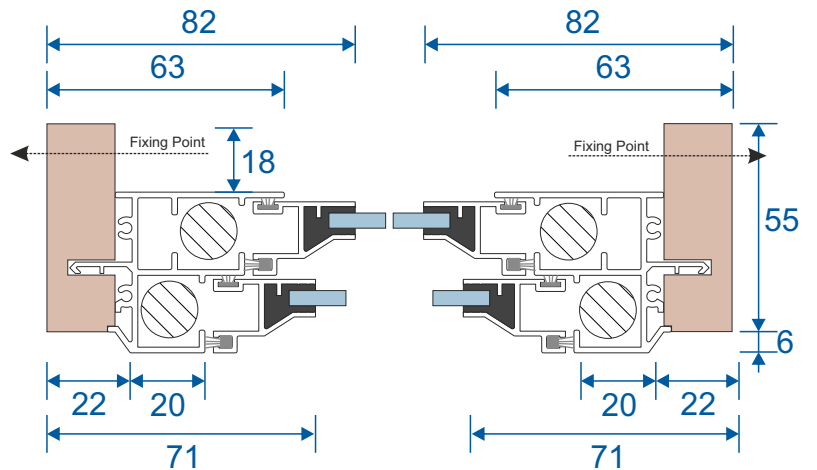

Balanced Tilt Back Vertical Slider

Face Fix

Reveal Fix