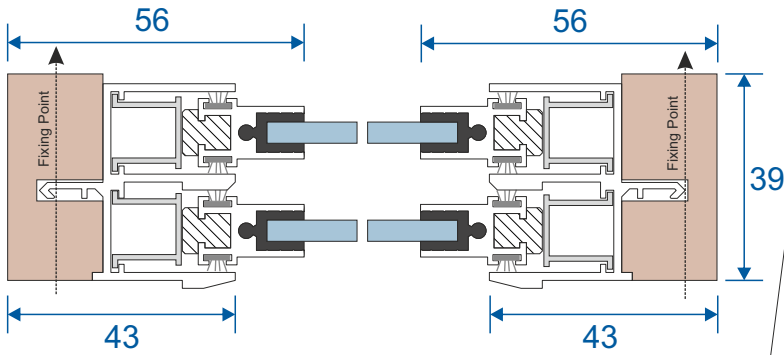

SG64 - Sides / Top Bar

SG62 - Interlock

SG61 - Handle Interlock

SG63 - Extended Panel

SG65 - Outer Frame Bottom

SG77 - Panel Sides (TB)

SG78 - Top & Bottom (TB)

SG79 - Interlock (TB)

SG80 - Interlock (TB)

Non-Balanced Vertical Slider

Face Fix

Reveal Fix

Balanced Vertical Slider

Face Fix

Reveal Fix

Balanced Tilt Back Vertical Slider