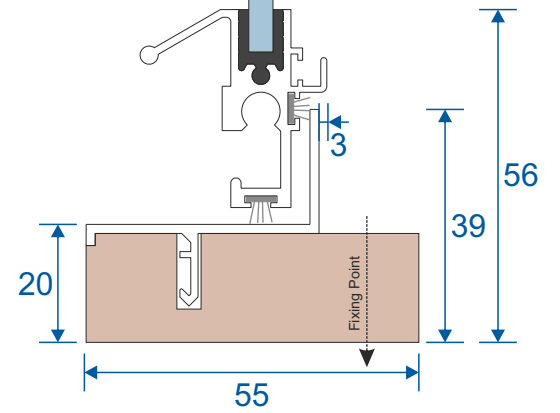

SG64 - Sides / Top Bar

SG62 - Interlock

SG61 - Handle Interlock

SG63 - Extended Panel

SG65 - Outer Frame Bottom

SG77 - Panel Sides (TB)

SG78 - Top & Bottom (TB)

SG79 - Interlock (TB)

SG80 - Interlock (TB)

Non-Balanced Vertical Slider

Face Fix

Reveal Fix

Balanced Vertical Slider

Face Fix

Reveal Fix

Balanced Tilt Back Vertical Slider

Face Fix

Reveal Fix

Main Office & Factory

Units 4-5, t: 01268 681612 (20 lines)
Charfleets Road, f: 01268 510058
Canvey Island, e: sales@duration.co.uk
Essex. SS8 0PQ w: www.duration.co.uk

Product Showroom