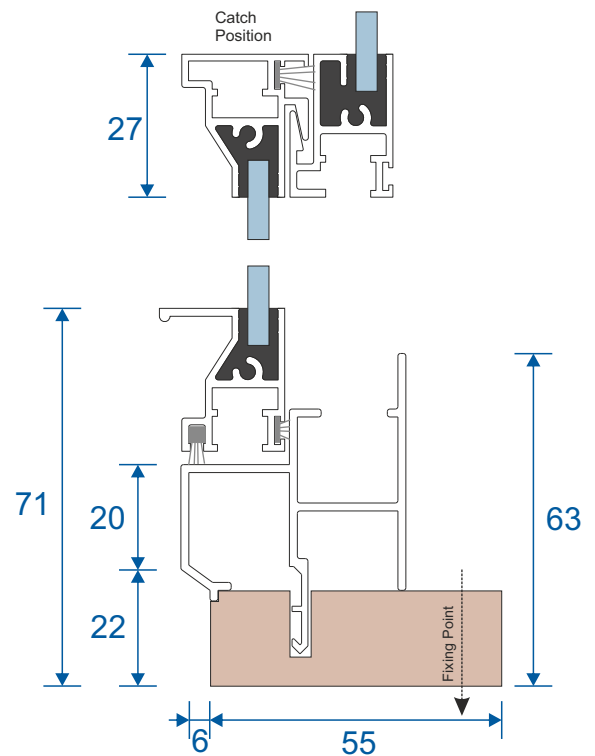

SG64 - Sides / Top Bar

SG62 - Interlock

SG61 - Handle Interlock

SG63 - Extended Panel

SG65 - Outer Frame Bottom

SG77 - Panel Sides (TB)

SG78 - Top & Bottom (TB)

SG79 - Interlock (TB)

SG80 - Interlock (TB)

Non-Balanced Vertical Slider

Face Fix

Reveal Fix

Balanced Vertical Slider

Face Fix

Reveal Fix

Balanced Tilt Back Vertical Slider

Face Fix

Reveal Fix

Main Office & Factory

Units 4-5, t: 01268 681612 (20 lines)
Charfleets Road, f: 01268 510058
Canvey Island, e: sales@duration.co.uk
Essex. SS8 0PQ w: www.duration.co.uk

Product Showroom