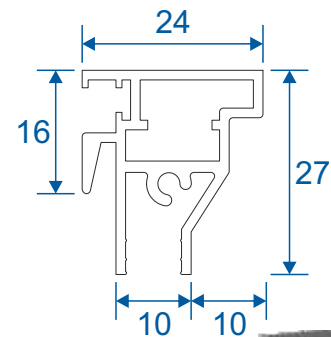

SG64 - Sides / Top Bar

SG62 - Interlock

SG61 - Handle Interlock

SG63 - Extended Panel

SG65 - Outer Frame Bottom

SG77 - Panel Sides (TB)

SG78 - Top & Bottom (TB)

SG79 - Interlock (TB)

SG80 - Interlock (TB)

Non-Balanced Vertical Slider

Face Fix

Reveal Fix

Balanced Vertical Slider

Face Fix

Reveal Fix

Balanced Tilt Back Vertical Slider