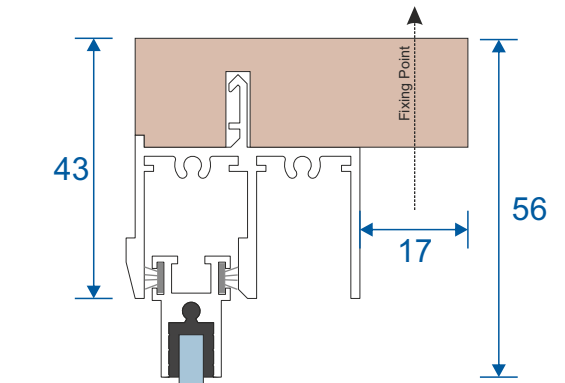

SG64 - Sides / Top Bar

SG62 - Interlock

SG61 - Handle Interlock

SG63 - Extended Panel

SG65 - Outer Frame Bottom

SG77 - Panel Sides (TB)

SG78 - Top & Bottom (TB)

SG79 - Interlock (TB)

SG80 - Interlock (TB)

Non-Balanced Vertical Slider

Face Fix

Reveal Fix

Balanced Vertical Slider

Face Fix

Reveal Fix

Balanced Tilt Back Vertical Slider

Face Fix

Reveal Fix

Main Office & Factory

Units 4-5, t: 01268 681612 (20 lines)
Charfleets Road, f: 01268 510058
Canvey Island, e: sales@duration.co.uk
Essex. SS8 0PQ w: www.duration.co.uk

Product Showroom