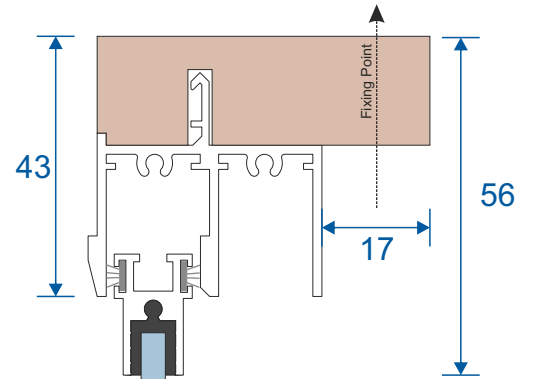

SG64 - Sides / Top Bar

SG62 - Interlock

SG61 - Handle Interlock

SG63 - Extended Panel

SG65 - Outer Frame Bottom

SG77 - Panel Sides (TB)

SG78 - Top & Bottom (TB)

SG79 - Interlock (TB)

SG80 - Interlock (TB)

Non-Balanced Vertical Slider

Face Fix

Reveal Fix

Balanced Vertical Slider

Face Fix

Reveal Fix

Balanced Tilt Back Vertical Slider

Face Fix

Reveal Fix

Main Office & Factory

Units 4-5, t: 01268 681612 (20 lines)
Charfleets Road, f: 01268 510058
Canvey Island, e: sales@duration.co.uk
Essex. SS8 0PQ w: www.duration.co.uk

Product Showroom