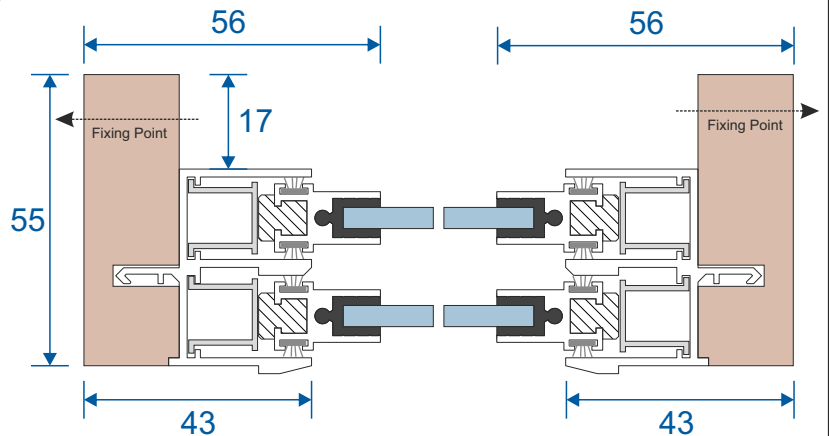

SG64 - Sides / Top Bar

SG62 - Interlock

SG61 - Handle Interlock

SG63 - Extended Panel

SG65 - Outer Frame Bottom

SG77 - Panel Sides (TB)

SG78 - Top & Bottom (TB)

SG79 - Interlock (TB)

SG80 - Interlock (TB)

Non-Balanced Vertical Slider

Face Fix

Reveal Fix

Balanced Vertical Slider

Face Fix

Reveal Fix

Balanced Tilt Back Vertical Slider

Face Fix

Reveal Fix

Main Office & Factory

Units 4-5, t: 01268 681612 (20 lines)
Charfleets Road, f: 01268 510058
Canvey Island, e: sales@duration.co.uk
Essex. SS8 0PQ w: www.duration.co.uk

Product Showroom