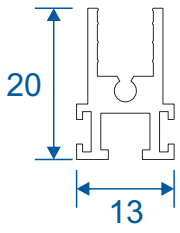

Non-Balanced	5
Balanced	6
Balanced Tilt Back	7

Note: all section pages will show the face fix and reveal fix option.

Outer Frames

SG52 - Non-Balanced & Balanced Sides

SG53 - Non-Balanced & Balanced Top

SG76 - Tilt Back Top & Bottom

SG75 - Tilt Back Sides

SF1

Face Fix

SF3

Reveal Fix
Deep Face Fix

SF4

Deep Reveal Fix
Deeper Face Fix

Panel Parts

SG64 - Sides / Top Bar

SG62 - Interlock

SG61 - Handle Interlock

SG63 - Extended Panel

SG65 - Outer Frame Bottom

SG77 - Panel Sides (TB)

SG78 - Top & Bottom (TB)

SG79 - Interlock (TB)