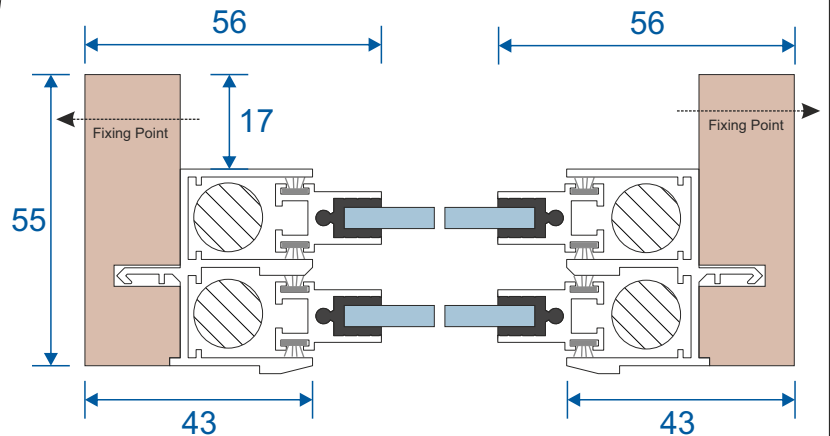

SG64 - Sides / Top Bar

SG62 - Interlock

SG61 - Handle Interlock

SG63 - Extended Panel

SG65 - Outer Frame Bottom

SG77 - Panel Sides (TB)

SG78 - Top & Bottom (TB)

SG79 - Interlock (TB)

SG80 - Interlock (TB)

Non-Balanced Vertical Slider

Face Fix

Reveal Fix

Balanced Vertical Slider

Face Fix

Reveal Fix

Balanced Tilt Back Vertical Slider

Face Fix

Reveal Fix

Main Office & Factory

Units 4-5, t: 01268 681612 (20 lines)
Charfleets Road, f: 01268 510058
Canvey Island, e: sales@duration.co.uk
Essex. SS8 0PQ w: www.duration.co.uk

Product Showroom