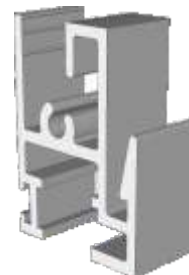

SG75 - Tilt Back Sides

SF1

Face Fix

SF3

Reveal Fix
Deep Face Fix

SF4

Deep Reveal Fix
Deeper Face Fix

Panel Parts

SG64 - Sides / Top Bar

SG62 - Interlock

SG61 - Handle Interlock

SG63 - Extended Panel

SG65 - Outer Frame Bottom

SG77 - Panel Sides (TB)

SG78 - Top & Bottom (TB)

SG79 - Interlock (TB)

SG80 - Interlock (TB)

Non-Balanced Vertical Slider

Face Fix

Reveal Fix

Balanced Vertical Slider

Face Fix

Reveal Fix

Balanced Tilt Back Vertical Slider