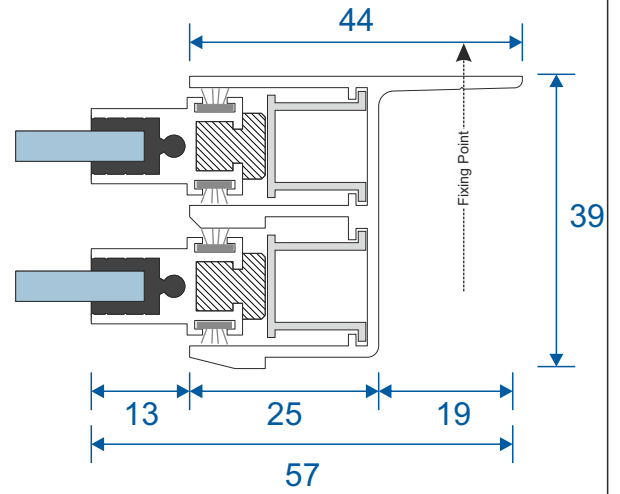

Non-Balanced Vertical Slider

Sides / Jambs (A)