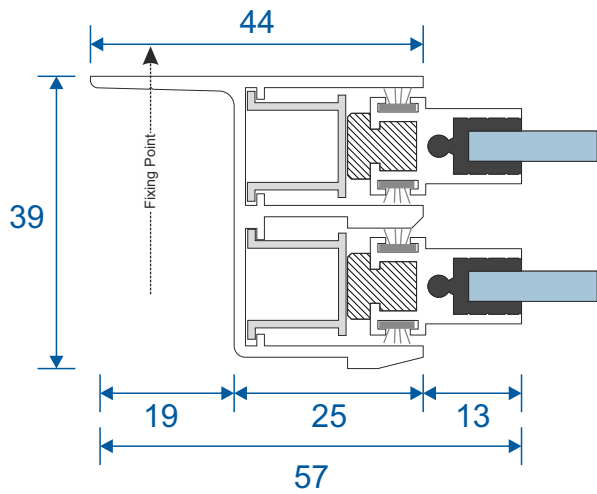

Non-Balanced Vertical Slider

Sides / Jambs (A)