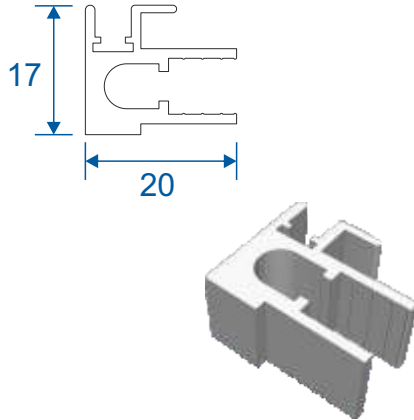

# Outer Frame & Sash Parts

**SG91 - Outer Frame Sides (Jambs)**

**SG92 - Outer Frame (Top & Bottom)**

**SG64 - Sides / Top Bar**

**SG62 - Interlock**

**SG61 - Handle Interlock**

**SG63 - Extended Panel**

**SG87 - Outer Frame Bottom**

## Sides / Jambs (A)