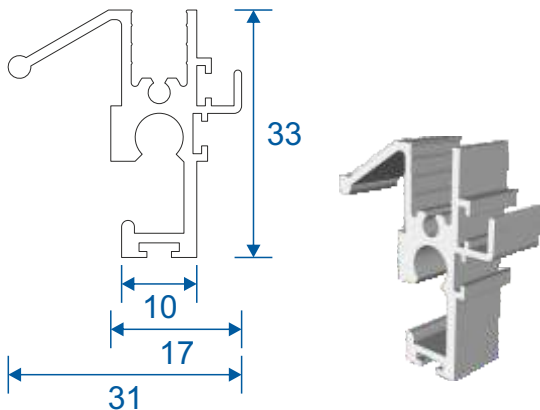

# Outer Frame & Sash Parts

**SG91 - Outer Frame Sides (Jambs)**

**SG92 - Outer Frame (Top & Bottom)**

**SG64 - Sides / Top Bar**

**SG62 - Interlock**

**SG61 - Handle Interlock**

**SG63 - Extended Panel**

**SG87 - Outer Frame Bottom**

## Sides / Jambs (A)