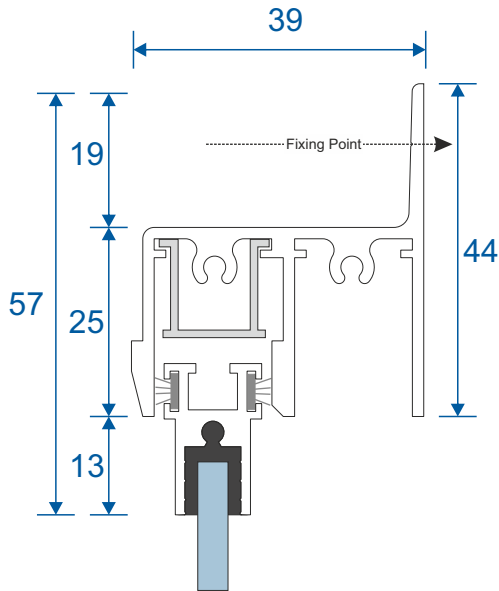

Top / Head (B)