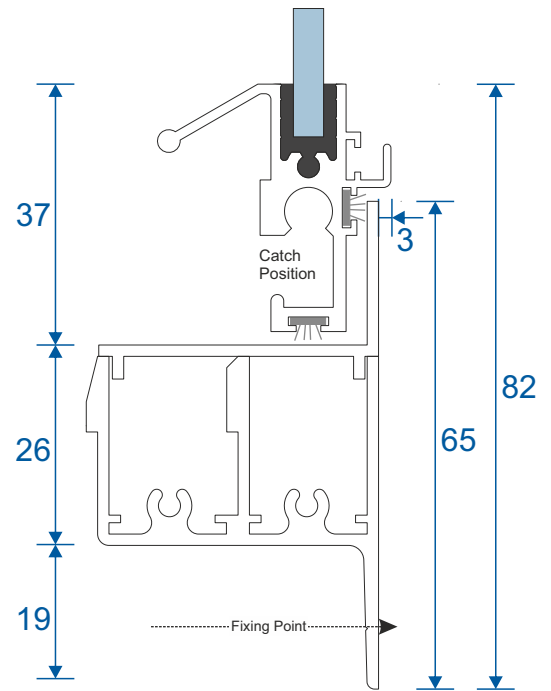

Bottom / Base (D)