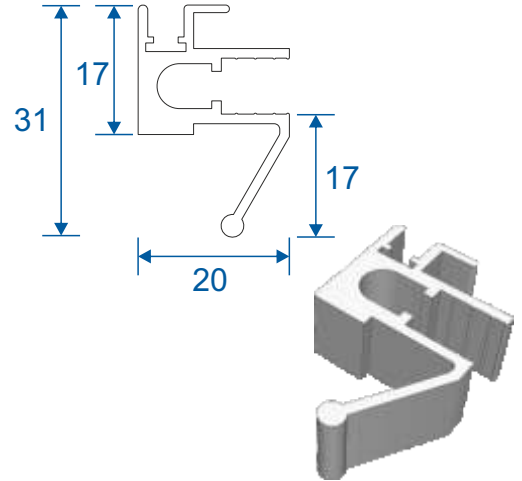

# Outer Frame & Sash Parts

**SG91 - Outer Frame Sides (Jambs)**

**SG92 - Outer Frame (Top & Bottom)**

**SG64 - Sides / Top Bar**

**SG62 - Interlock**

**SG61 - Handle Interlock**

**SG63 - Extended Panel**

**SG87 - Outer Frame Bottom**

## Sides / Jambs (A)