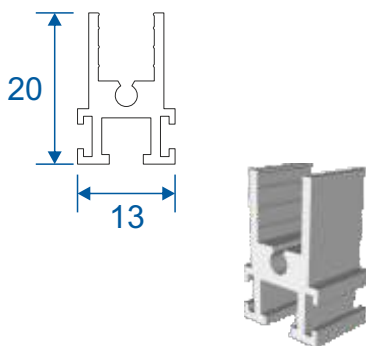

# Outer Frame & Sash Parts

**SG91 - Outer Frame Sides (Jambs)**

**SG92 - Outer Frame (Top & Bottom)**

**SG64 - Sides / Top Bar**

**SG62 - Interlock**

**SG61 - Handle Interlock**

**SG63 - Extended Panel**

**SG87 - Outer Frame Bottom**

## Sides / Jambs (A)