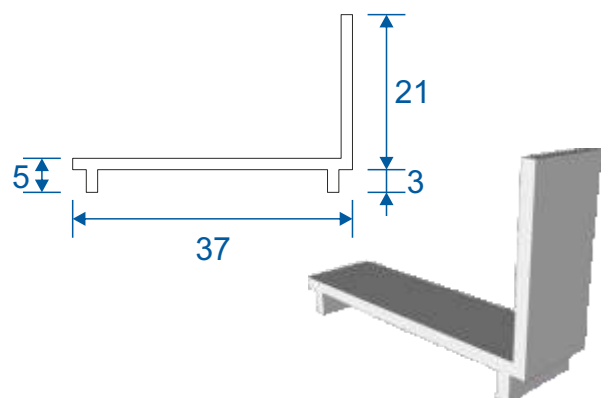

# Outer Frame & Sash Parts

**SG91 - Outer Frame Sides (Jambs)**

**SG92 - Outer Frame (Top & Bottom)**

**SG64 - Sides / Top Bar**

**SG62 - Interlock**

**SG61 - Handle Interlock**

**SG63 - Extended Panel**

**SG87 - Outer Frame Bottom**

## Sides / Jambs (A)