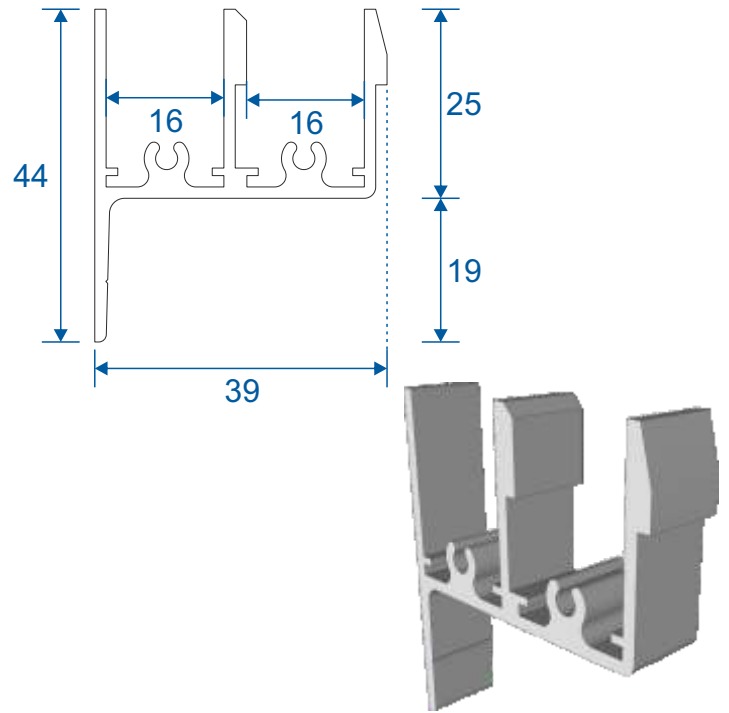

## Sections

Non-Balanced V/S                      4

Balanced V/S                              5

# Outer Frame & Sash Parts

**SG91 - Outer Frame Sides (Jambs)**

**SG92 - Outer Frame (Top & Bottom)**

**SG64 - Sides / Top Bar**

**SG62 - Interlock**

**SG61 - Handle Interlock**

**SG63 - Extended Panel**

**SG87 - Outer Frame Bottom**