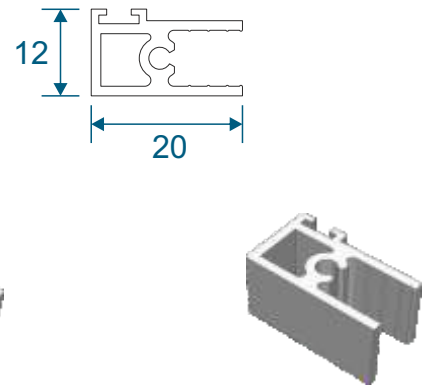

## **Sections**

Lift Out Sections 4

Note: sections page shows the face fix and reveal fix option.

# Outer Frames

**SG35 - Face Fix Frame**

**SG37 - Reveal Fix Frame**

**SG64 - Panel Top**

**SG71 - Panel Lift Handle**

**SG66 - Panel Sides (Jamb)**

**SG36 - Frame Adapter**

**PVC Retainer Clip**