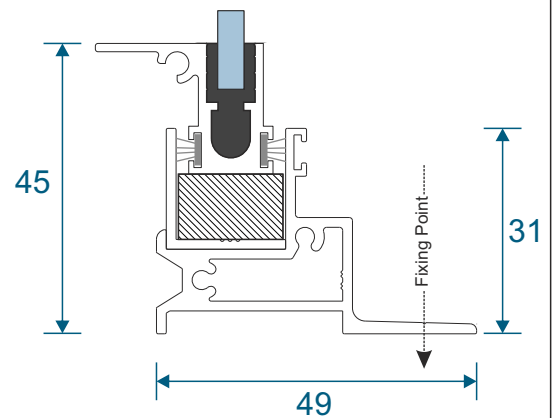

Lift Out

Face Fix

Reveal Fix