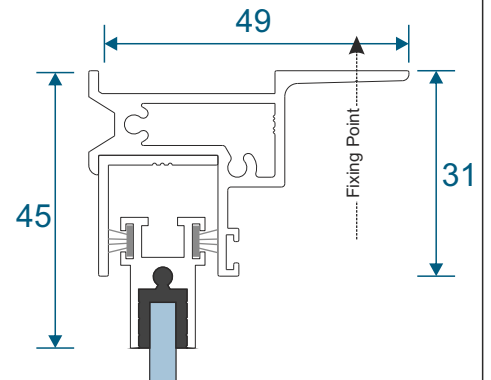

Lift Out

Face Fix

Reveal Fix