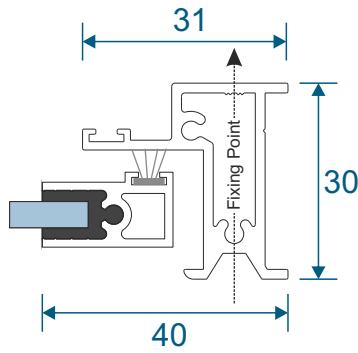

Lift Out

Face Fix