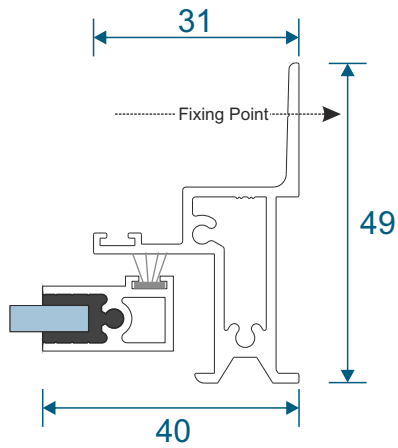

Lift Out

Face Fix

Reveal Fix