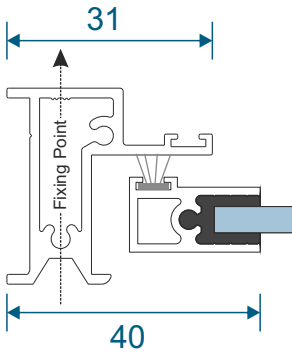

Lift Out

Face Fix