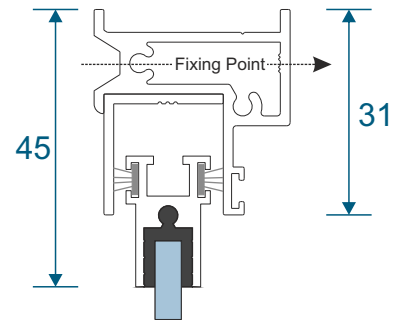

Lift Out

Face Fix