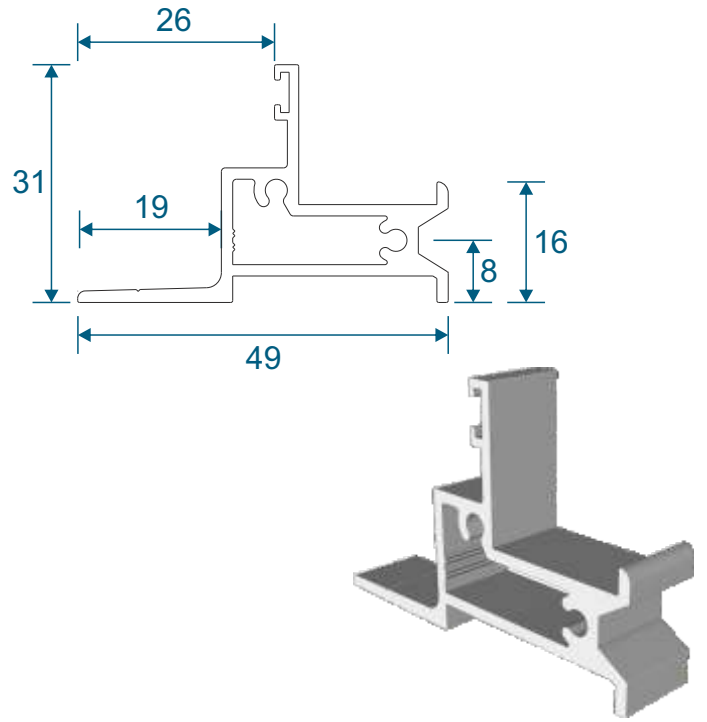

## **Parts**

Outer Frames & Panel Parts 3

## **Sections**

Lift Out Sections 4

Note: sections page shows the face fix and reveal fix option.

# Outer Frames

**SG35 - Face Fix Frame**

**SG37 - Reveal Fix Frame**

**SG64 - Panel Top**

**SG71 - Panel Lift Handle**

**SG66 - Panel Sides (Jamb)**

**SG36 - Frame Adapter**

**PVC Retainer Clip**