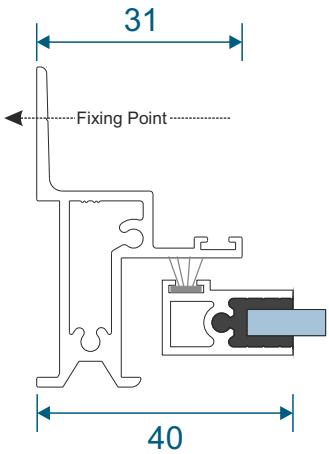

Lift Out

Face Fix

Reveal Fix