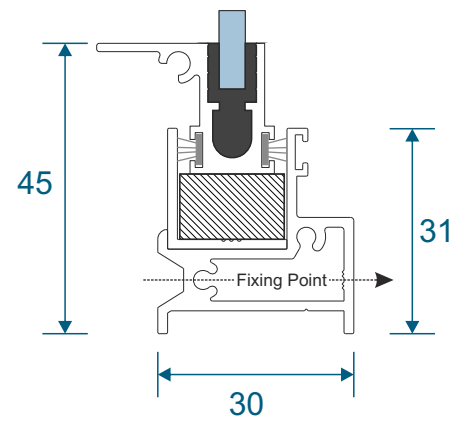

Lift Out

Face Fix