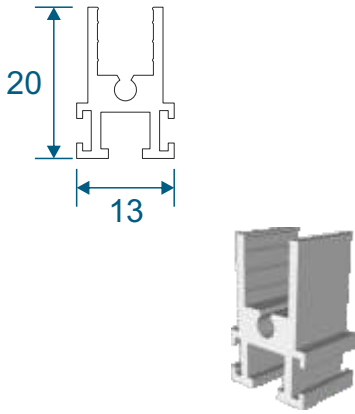

## **Sections**

Lift Out Sections 4

Note: sections page shows the face fix and reveal fix option.

# Outer Frames

**SG35 - Face Fix Frame**

**SG37 - Reveal Fix Frame**

**SG64 - Panel Top**

**SG71 - Panel Lift Handle**

**SG66 - Panel Sides (Jamb)**

**SG36 - Frame Adapter**

**PVC Retainer Clip**