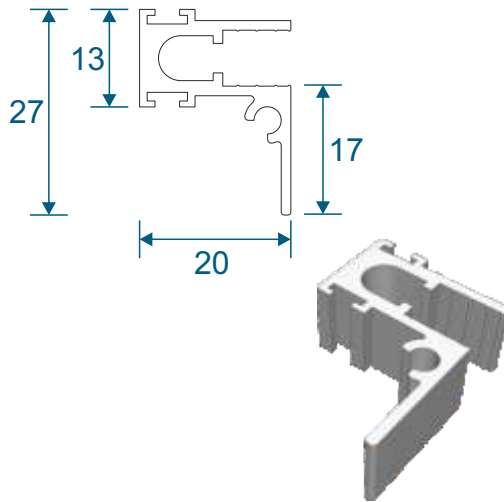

## **Sections**

Lift Out Sections 4

Note: sections page shows the face fix and reveal fix option.

# Outer Frames

**SG35 - Face Fix Frame**

**SG37 - Reveal Fix Frame**

**SG64 - Panel Top**

**SG71 - Panel Lift Handle**

**SG66 - Panel Sides (Jamb)**

**SG36 - Frame Adapter**

**PVC Retainer Clip**