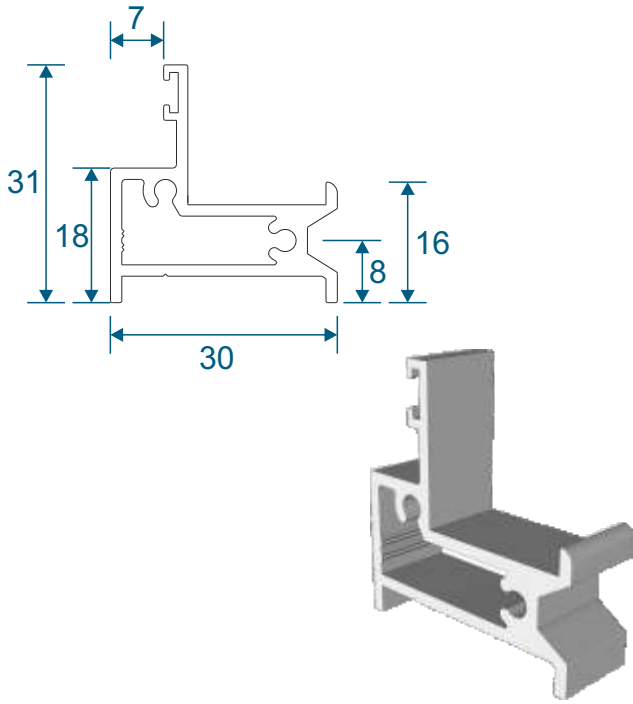

## **Parts**

Outer Frames & Panel Parts 3

## **Sections**

Lift Out Sections 4

Note: sections page shows the face fix and reveal fix option.

# Outer Frames

**SG35 - Face Fix Frame**

**SG37 - Reveal Fix Frame**

**SG64 - Panel Top**

**SG71 - Panel Lift Handle**

**SG66 - Panel Sides (Jamb)**

**SG36 - Frame Adapter**

**PVC Retainer Clip**