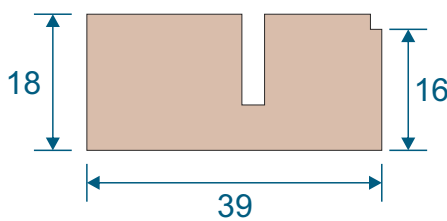

Note: sections page shows the face fix and reveal fix option.

Outer Frames

SG67 - Side Frame (Jambs)

SG68 - Top & Bottom Frame

SG64 - Panel Top

SG71 - Panel Lift Handle

SG66 - Panel Sides (Jamb)

SF1 - Face Fix Frame