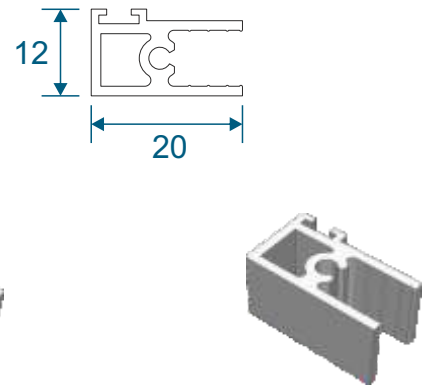

Lift Out Secondary

Luxury Sub Frame Section Guide

DURATION
WINDOWS

Contents

Parts

Outer Frames & Panel Parts 3

Sections

Lift Out Sections 4

Note: sections page shows the face fix and reveal fix option.

Outer Frames

SG67 - Side Frame (Jambs)

SG68 - Top & Bottom Frame

SG64 - Panel Top

SG71 - Panel Lift Handle

SG66 - Panel Sides (Jamb)

SF1 - Face Fix Frame

SF3 - Reveal Fix Frame

PVC Retainer Clip

Lift Out

Face Fix

Reveal Fix

Main Office & Factory

Units 4-5, t: 01268 681612 (20 lines)
Charfleets Road, f: 01268 510058
Canvey Island, e: sales@duration.co.uk
Essex. SS8 0PQ w: www.duration.co.uk