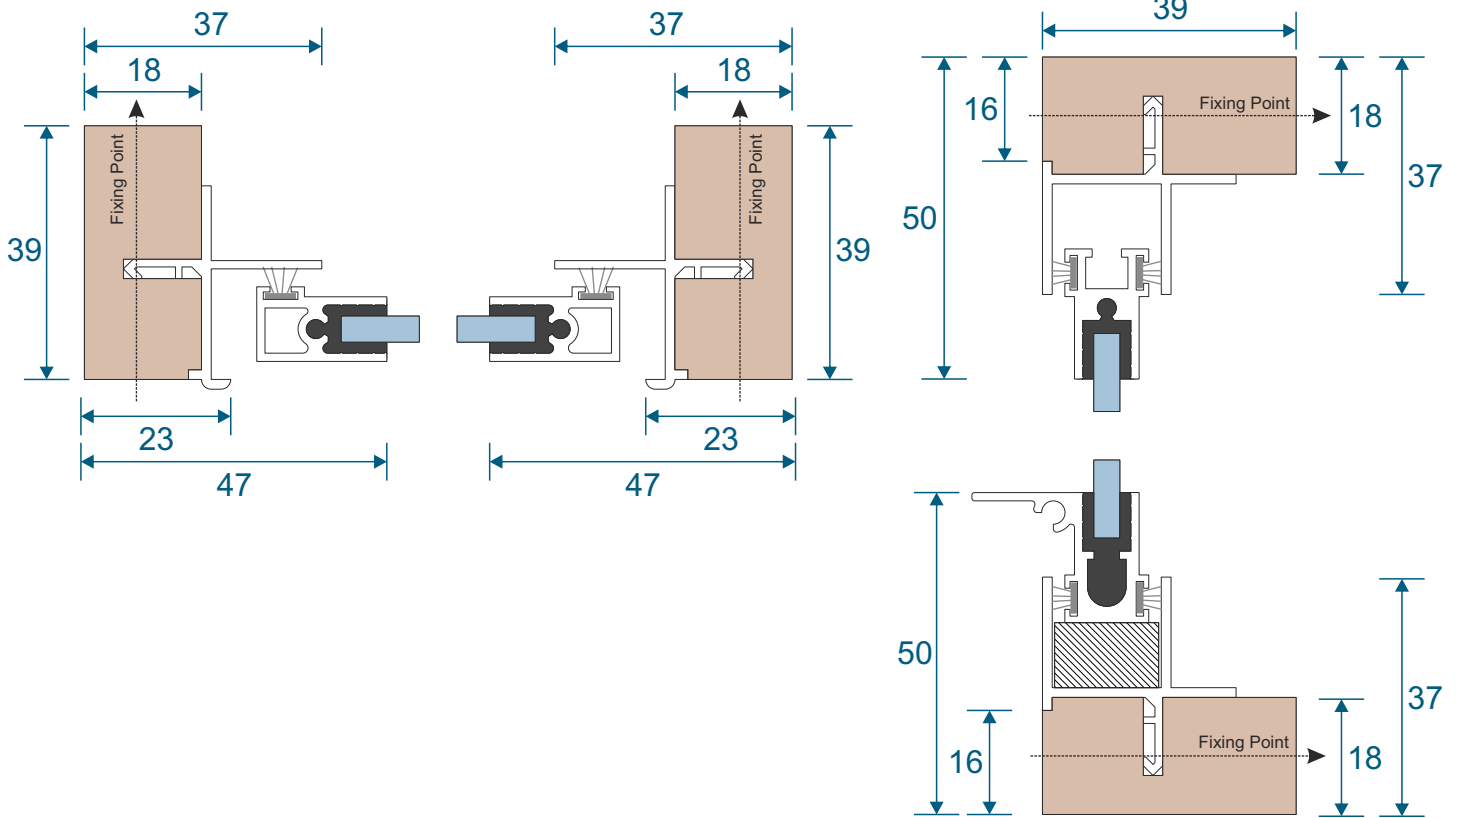

Note: sections page shows the face fix and reveal fix option.

Outer Frames

SG67 - Side Frame (Jambs)

SG68 - Top & Bottom Frame

SG64 - Panel Top

SG71 - Panel Lift Handle

SG66 - Panel Sides (Jamb)

SF1 - Face Fix Frame

SF3 - Reveal Fix Frame

PVC Retainer Clip

Lift Out

Face Fix

Reveal Fix

Main Office & Factory

Units 4-5, t: 01268 681612 (20 lines)
Charfleets Road, f: 01268 510058
Canvey Island, e: sales@duration.co.uk
Essex. SS8 0PQ w: www.duration.co.uk

Grand Design Exhibition Centre

Unit 1 Casino Parade, t: 01268 695100
Eastern Esplanade,
Canvey Island, SatNav Directions
Essex. SS8 7FJ Use: SS8 7DN.