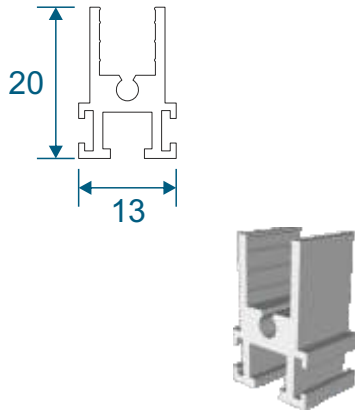

Lift Out Secondary

Luxury Sub Frame Section Guide

DURATION
WINDOWS

Contents

Parts

Outer Frames & Panel Parts 3

Sections

Lift Out Sections 4

Note: sections page shows the face fix and reveal fix option.

Outer Frames

SG67 - Side Frame (Jambs)

SG68 - Top & Bottom Frame

SG64 - Panel Top

SG71 - Panel Lift Handle

SG66 - Panel Sides (Jamb)

SF1 - Face Fix Frame

SF3 - Reveal Fix Frame

PVC Retainer Clip

Lift Out

Face Fix

Reveal Fix

Main Office & Factory

Units 4-5, t: 01268 681612 (20 lines)
Charfleets Road, f: 01268 510058
Canvey Island, e: sales@duration.co.uk
Essex. SS8 0PQ w: www.duration.co.uk