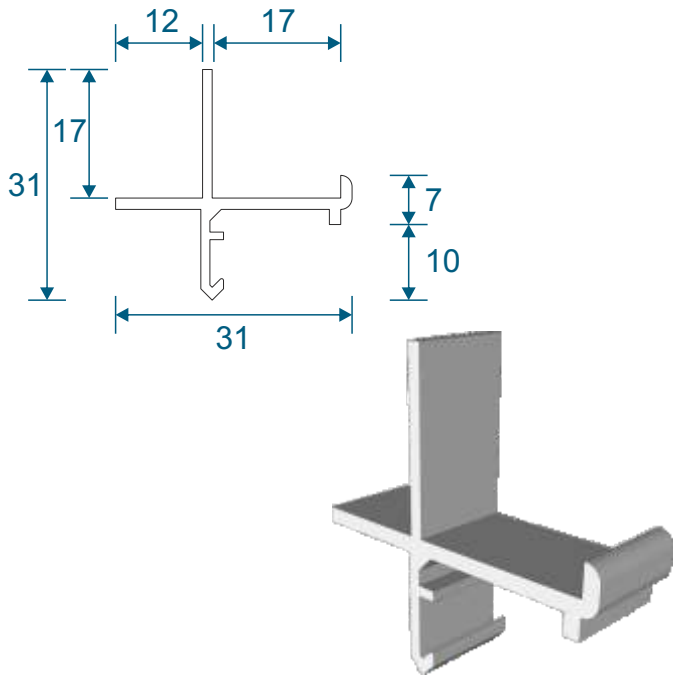

Lift Out Secondary

Luxury Sub Frame Section Guide

DURATION
WINDOWS

Contents

Parts

Outer Frames & Panel Parts 3

Sections

Lift Out Sections 4

Note: sections page shows the face fix and reveal fix option.

Outer Frames

SG67 - Side Frame (Jambs)

SG68 - Top & Bottom Frame

SG64 - Panel Top

SG71 - Panel Lift Handle

SG66 - Panel Sides (Jamb)

SF1 - Face Fix Frame

SF3 - Reveal Fix Frame

PVC Retainer Clip

Lift Out

Face Fix

Reveal Fix

Main Office & Factory

Units 4-5, t: 01268 681612 (20 lines)
Charfleets Road, f: 01268 510058
Canvey Island, e: sales@duration.co.uk
Essex. SS8 0PQ w: www.duration.co.uk

Grand Design Exhibition Centre

Unit 1 Casino Parade, t: 01268 695100
Eastern Esplanade,
Canvey Island, SatNav Directions
Essex. SS8 7FJ Use: SS8 7DN.