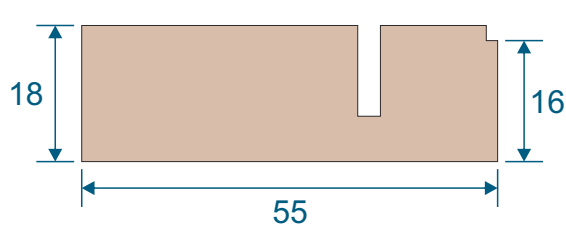

SF3 - Reveal Fix Frame