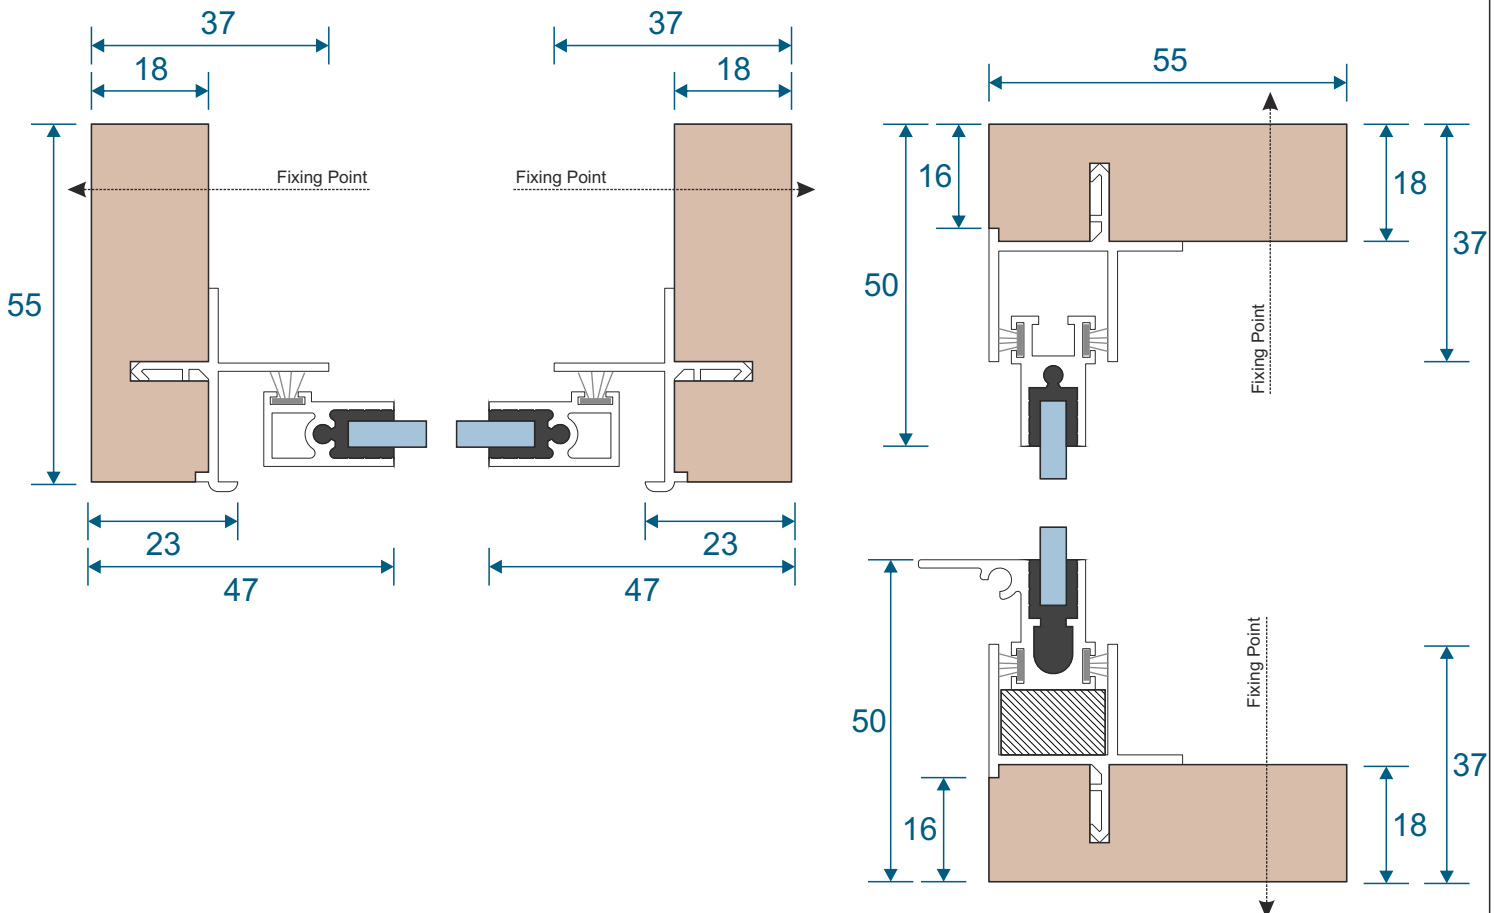

Note: sections page shows the face fix and reveal fix option.

Outer Frames

SG67 - Side Frame (Jambs)

SG68 - Top & Bottom Frame

SG64 - Panel Top

SG71 - Panel Lift Handle

SG66 - Panel Sides (Jamb)

SF1 - Face Fix Frame

SF3 - Reveal Fix Frame

PVC Retainer Clip

Lift Out

Face Fix

Reveal Fix

Main Office & Factory

Units 4-5, t: 01268 681612 (20 lines)
Charfleets Road, f: 01268 510058
Canvey Island, e: sales@duration.co.uk
Essex. SS8 0PQ w: www.duration.co.uk

Grand Design Exhibition Centre

Unit 1 Casino Parade, t: 01268 695100
Eastern Esplanade,
Canvey Island, SatNav Directions
Essex. SS8 7FJ Use: SS8 7DN.