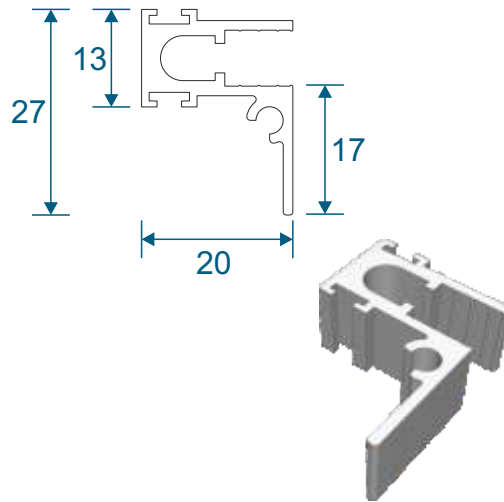

Lift Out Secondary

Luxury Sub Frame Section Guide

DURATION
WINDOWS

Contents

Parts

Outer Frames & Panel Parts 3

Sections

Lift Out Sections 4

Note: sections page shows the face fix and reveal fix option.

Outer Frames

SG67 - Side Frame (Jambs)

SG68 - Top & Bottom Frame

SG64 - Panel Top

SG71 - Panel Lift Handle

SG66 - Panel Sides (Jamb)

SF1 - Face Fix Frame

SF3 - Reveal Fix Frame

PVC Retainer Clip

Lift Out

Face Fix

Reveal Fix

Main Office & Factory

Units 4-5, t: 01268 681612 (20 lines)
Charfleets Road, f: 01268 510058
Canvey Island, e: sales@duration.co.uk
Essex. SS8 0PQ w: www.duration.co.uk

Grand Design Exhibition Centre

Unit 1 Casino Parade, t: 01268 695100
Eastern Esplanade,
Canvey Island, SatNav Directions
Essex. SS8 7FJ Use: SS8 7DN.