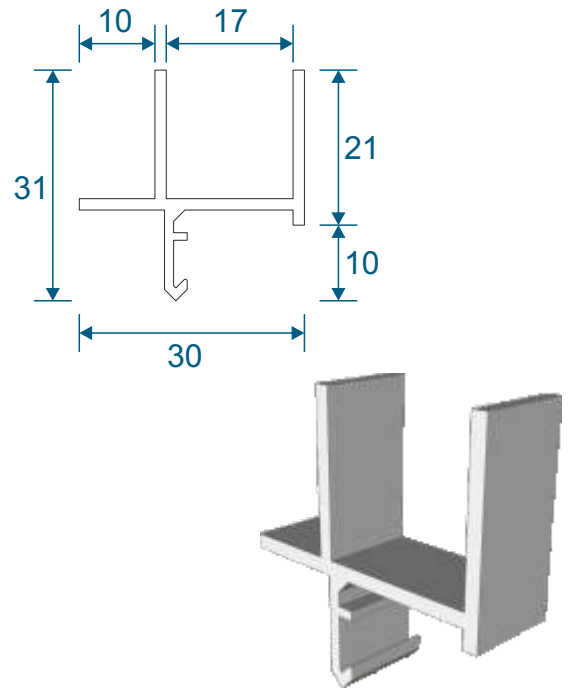

Lift Out Secondary

Luxury Sub Frame Section Guide

DURATION
WINDOWS

Contents

Parts

Outer Frames & Panel Parts 3

Sections

Lift Out Sections 4

Note: sections page shows the face fix and reveal fix option.

Outer Frames

SG67 - Side Frame (Jambs)

SG68 - Top & Bottom Frame

SG64 - Panel Top

SG71 - Panel Lift Handle

SG66 - Panel Sides (Jamb)

SF1 - Face Fix Frame

SF3 - Reveal Fix Frame

PVC Retainer Clip

Lift Out

Face Fix

Reveal Fix

Main Office & Factory

Units 4-5, t: 01268 681612 (20 lines)
Charfleets Road, f: 01268 510058
Canvey Island, e: sales@duration.co.uk
Essex. SS8 0PQ w: www.duration.co.uk