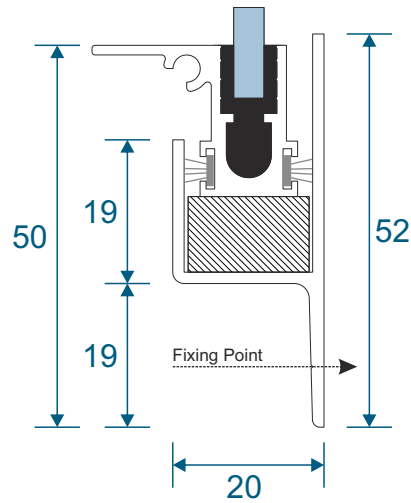

Prime Window Side