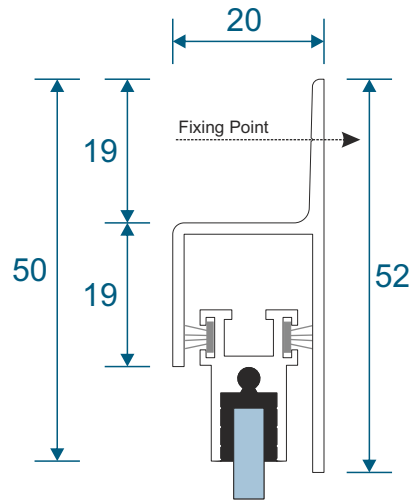

Lift Out

Face Fix Only

Room Side