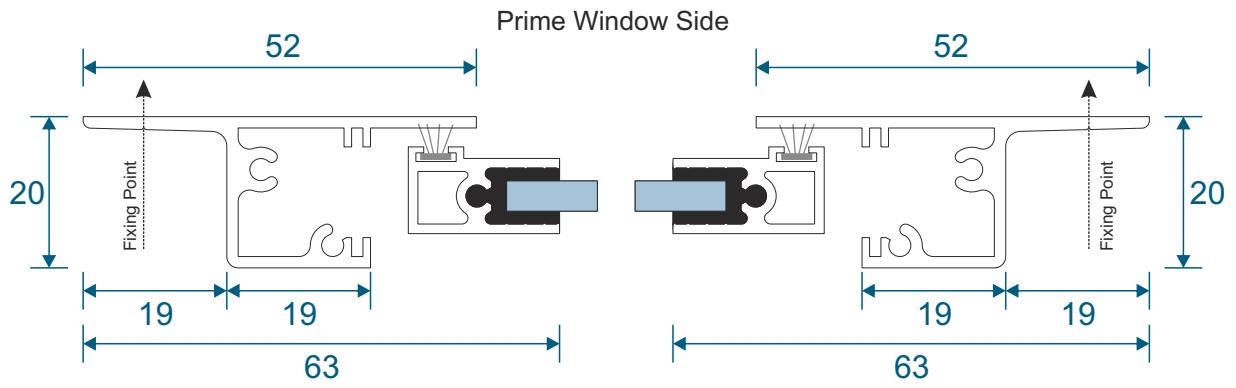

Lift Out

Face Fix Only

Room Side