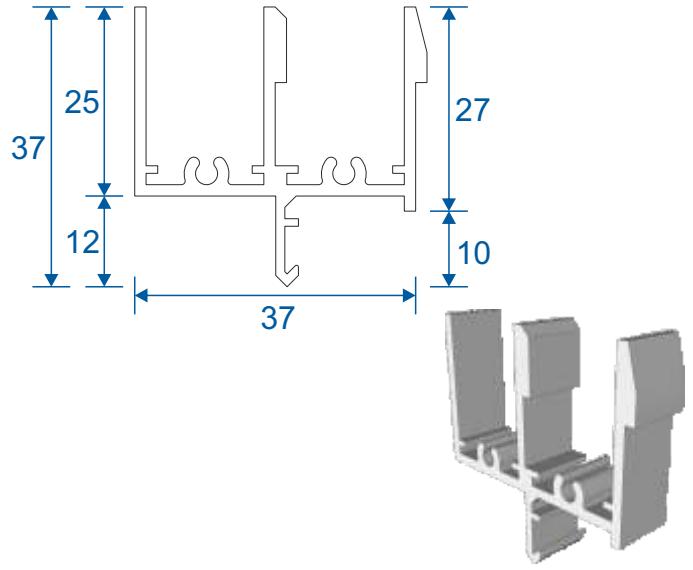

Horizontal Slider Secondary

Luxury Sub Frame Section Guide

DURATION
WINDOWS

Contents

Parts

Outer Frames	3
Panel Parts	4

Sections

2 Pane Slider - All Panes Moving	5
3 Pane Slider - Middle Pane Fixed	6
3 Pane Slider - All Panes Moving	7
4 Pane Slider - All Panes Moving	8
5 Pane Slider - Middle Pane Fixed	9
3 Pane Slider - All Panes Moving 3 Track	10

Note: all section pages will show the face fix and reveal fix option.

Outer Frames

SG52 - Top and Bottom Frames

SG53 - 2 Track Side Frames (Jambs)

SG85 - 3 Track Top & Bottom Frames

Sg86 - 3 Track Sides (Jambs)

SF1

Face Fix

SF3

Reveal Fix
Deep Face Fix
3 Track Face Fix

SF4

3 Track Reveal Fix

Panel Parts

SG64 - Top / Bottom