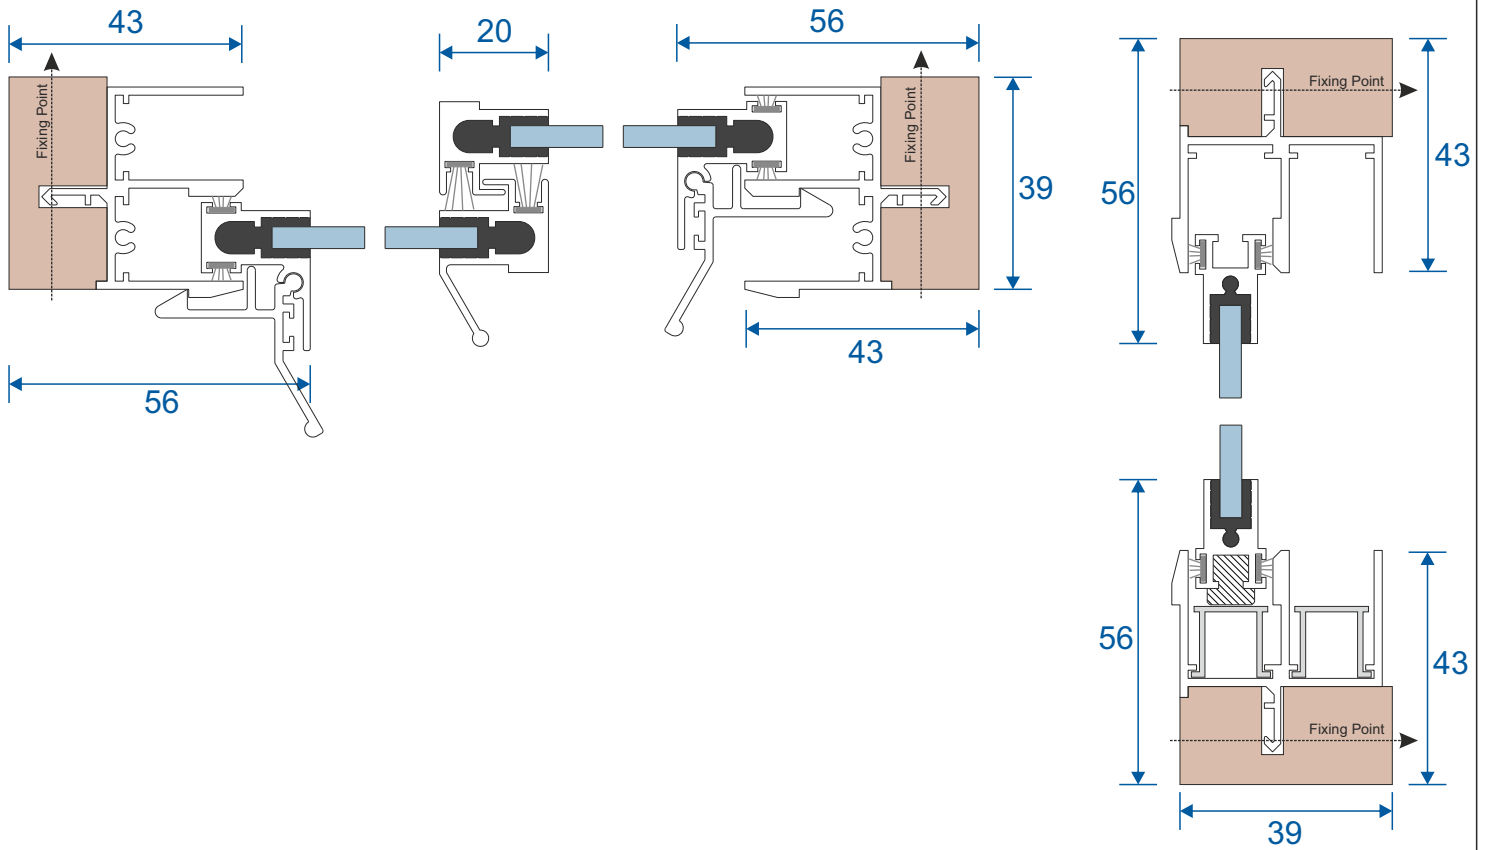

SF1

Face Fix

SF3

Reveal Fix
Deep Face Fix
3 Track Face Fix

SF4

3 Track Reveal Fix

Panel Parts

SG64 - Top / Bottom

SG71 - Handle Side (Jamb)

SG57- Sprung Handle

SG62 - Interlock

SG61 - Handle Interlock

SG58 - 4 Pane Meeting Stile

SG60 - Interlock

SG59 - Handle Interlock

SG55 - PVC Track

2 Panel Slider - All Panels Moving

Face Fix

Reveal Fix

3 Pane Slider - Middle Panel Fixed

Face Fix

Reveal Fix

3 Pane Slider - All Panels Moving

Front Track - Interior