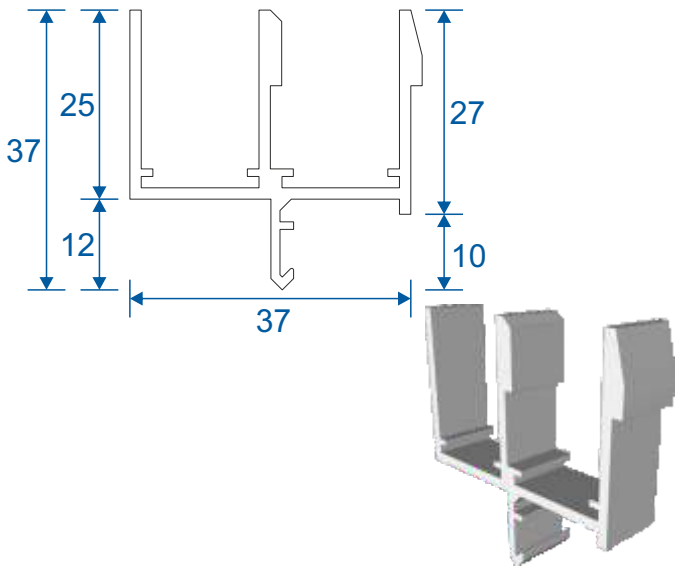

Horizontal Slider Secondary

Luxury Sub Frame Section Guide

DURATION
WINDOWS

Contents

Parts

Outer Frames	3
Panel Parts	4

Sections

2 Pane Slider - All Panes Moving	5
3 Pane Slider - Middle Pane Fixed	6
3 Pane Slider - All Panes Moving	7
4 Pane Slider - All Panes Moving	8
5 Pane Slider - Middle Pane Fixed	9
3 Pane Slider - All Panes Moving 3 Track	10

Note: all section pages will show the face fix and reveal fix option.

Outer Frames

SG52 - Top and Bottom Frames

SG53 - 2 Track Side Frames (Jambs)

SG85 - 3 Track Top & Bottom Frames

Sg86 - 3 Track Sides (Jambs)

SF1

Face Fix

SF3

Reveal Fix
Deep Face Fix
3 Track Face Fix

SF4

3 Track Reveal Fix

Panel Parts

SG64 - Top / Bottom

3 Pane Slider - All Moving 3 Tracks

Face Fix

Reveal Fix

Main Office & Factory

Units 4-5, t: 01268 681612 (20 lines)
Charfleets Road, f: 01268 510058
Canvey Island, e: sales@duration.co.uk
Essex. SS8 0PQ w: www.duration.co.uk