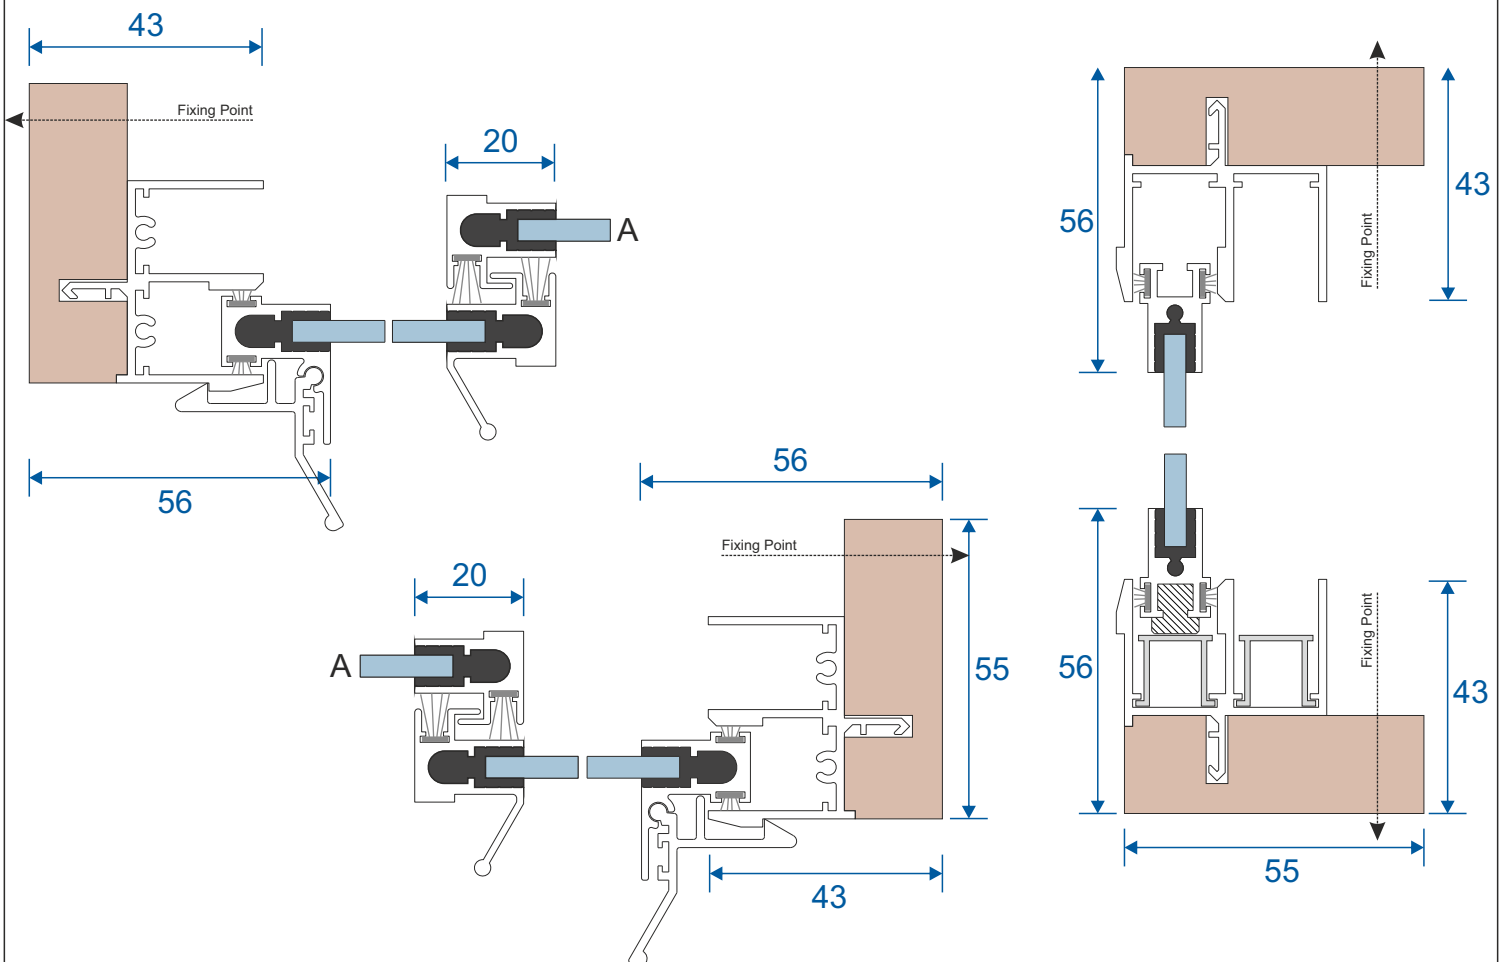

SG71 - Handle Side (Jamb)

SG57- Sprung Handle

SG62 - Interlock

SG61 - Handle Interlock

SG58 - 4 Pane Meeting Stile

SG60 - Interlock

SG59 - Handle Interlock

SG55 - PVC Track

2 Panel Slider - All Panels Moving

Face Fix

Reveal Fix

3 Pane Slider - Middle Panel Fixed

Face Fix

Reveal Fix

3 Pane Slider - All Panels Moving

Front Track - Interior

3 Pane Slider - All Moving 3 Tracks

Face Fix

Reveal Fix

Main Office & Factory

Units 4-5, t: 01268 681612 (20 lines)
Charfleets Road, f: 01268 510058
Canvey Island, e: sales@duration.co.uk
Essex. SS8 0PQ w: www.duration.co.uk