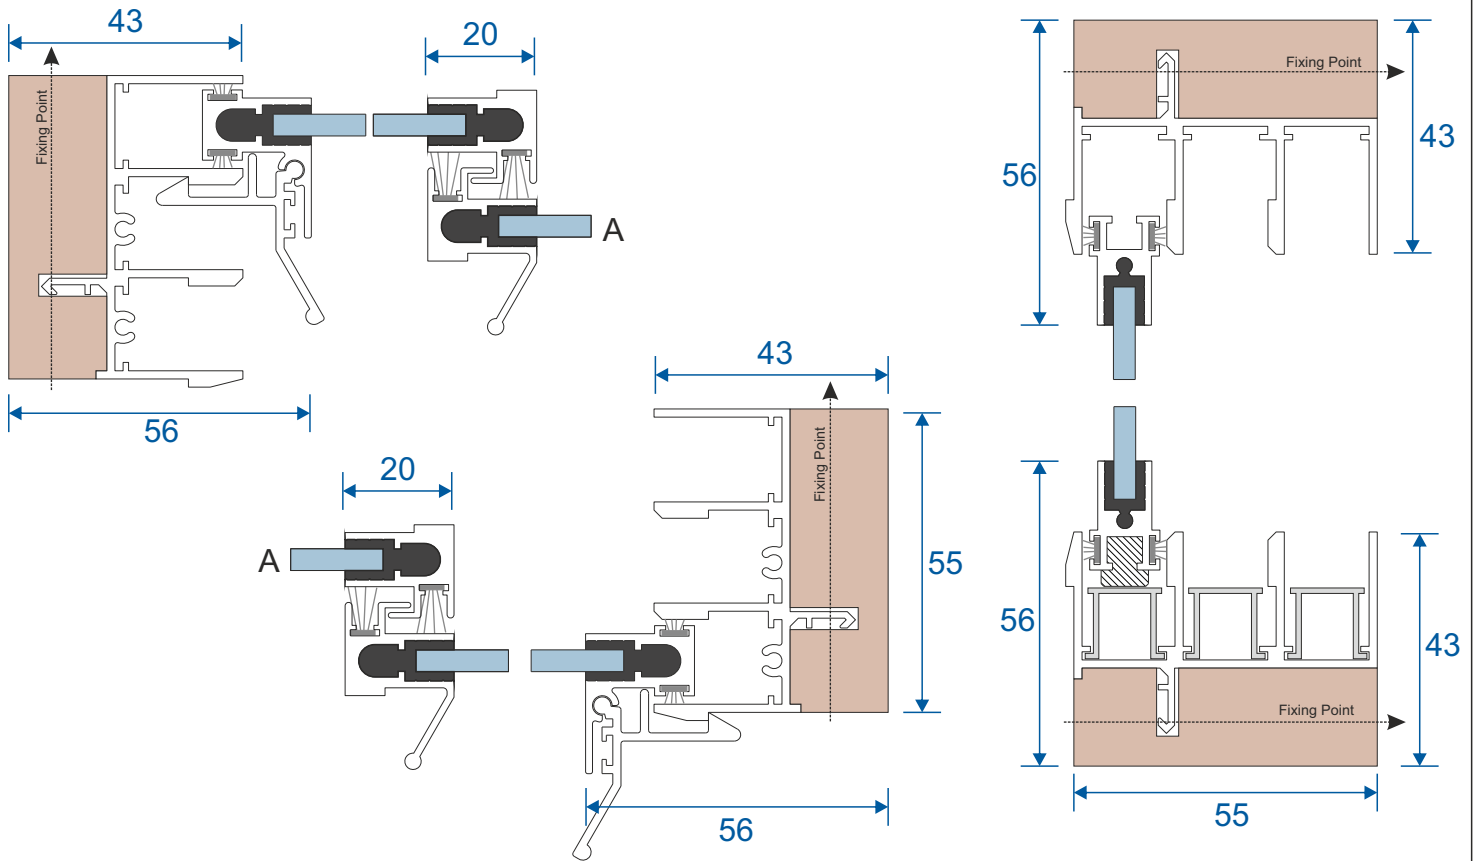

Face Fix

Reveal Fix

4 Pane Slider - All Panels Moving

Face Fix

Reveal Fix

5 Pane Slider - Middle Pane Fixed

Face Fix

Reveal Fix

3 Pane Slider - All Moving 3 Tracks

Face Fix

Reveal Fix

Main Office & Factory

Units 4-5, t: 01268 681612 (20 lines)
Charfleets Road, f: 01268 510058
Canvey Island, e: sales@duration.co.uk
Essex. SS8 0PQ w: www.duration.co.uk