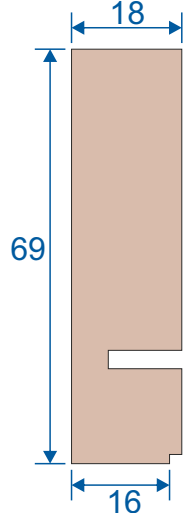

Horizontal Slider Secondary

Luxury Sub Frame Section Guide

DURATION
WINDOWS

Contents

Parts

Outer Frames	3
Panel Parts	4

Sections

2 Pane Slider - All Panes Moving	5
3 Pane Slider - Middle Pane Fixed	6
3 Pane Slider - All Panes Moving	7
4 Pane Slider - All Panes Moving	8
5 Pane Slider - Middle Pane Fixed	9
3 Pane Slider - All Panes Moving 3 Track	10

Note: all section pages will show the face fix and reveal fix option.

Outer Frames

SG52 - Top and Bottom Frames

SG53 - 2 Track Side Frames (Jambs)

SG85 - 3 Track Top & Bottom Frames

Sg86 - 3 Track Sides (Jambs)

SF1

Face Fix

SF3

Reveal Fix
Deep Face Fix
3 Track Face Fix

SF4

3 Track Reveal Fix

Panel Parts

SG64 - Top / Bottom

SG71 - Handle Side (Jamb)

SG57- Sprung Handle

SG62 - Interlock

SG61 - Handle Interlock

SG58 - 4 Pane Meeting Stile

SG60 - Interlock

SG59 - Handle Interlock

SG55 - PVC Track