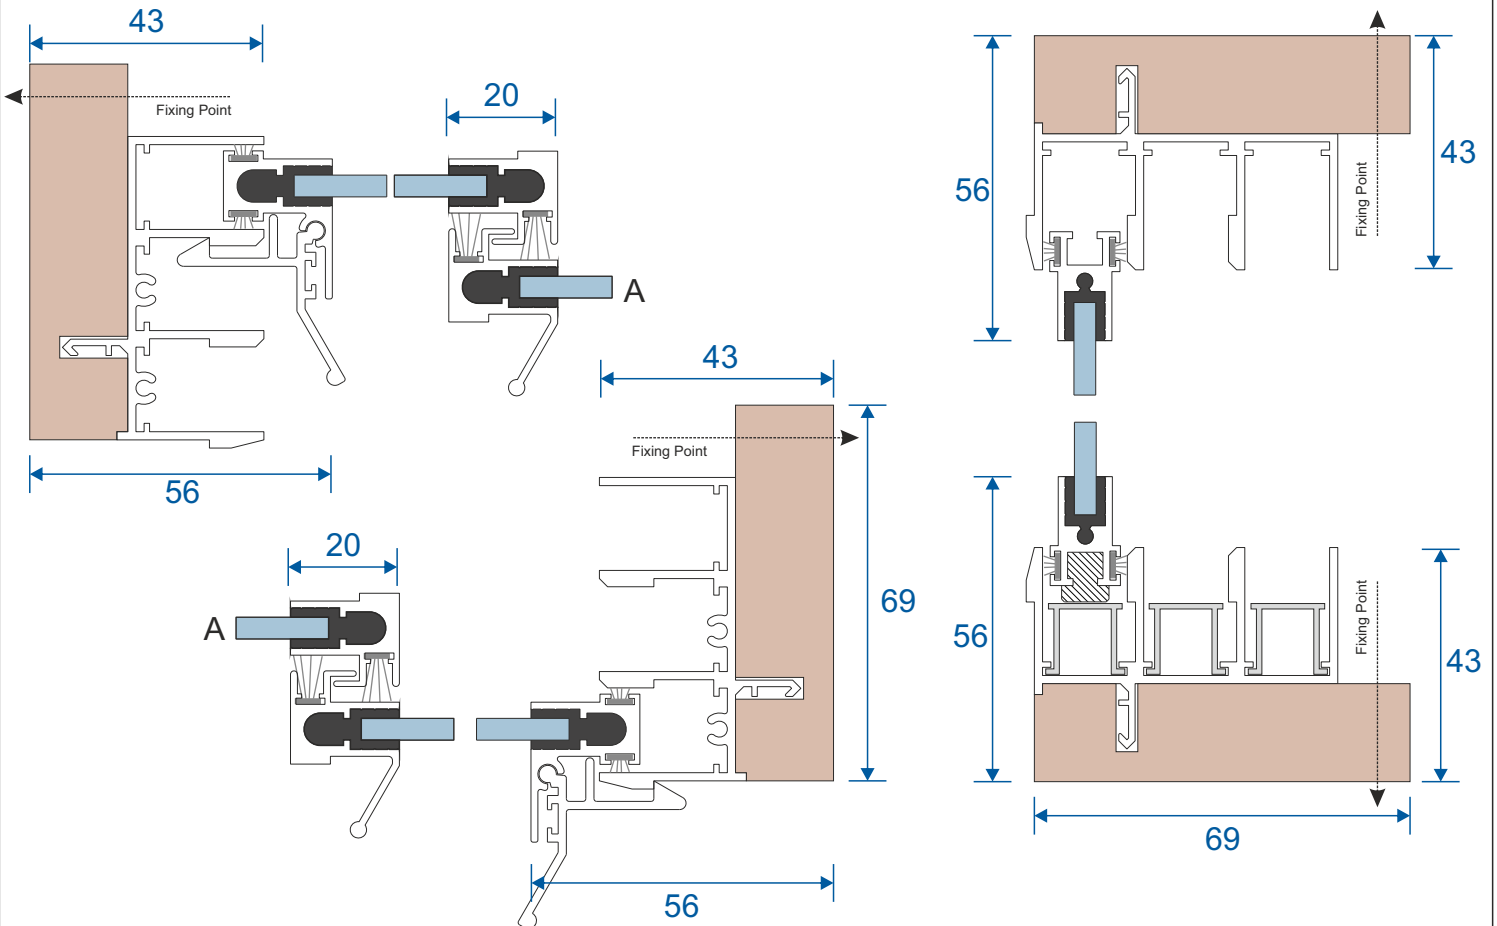

Face Fix

Reveal Fix

4 Pane Slider - All Panels Moving

Face Fix

Reveal Fix

5 Pane Slider - Middle Pane Fixed

Face Fix

Reveal Fix

3 Pane Slider - All Moving 3 Tracks

Face Fix

Reveal Fix

Main Office & Factory

Units 4-5, t: 01268 681612 (20 lines)
Charfleets Road, f: 01268 510058
Canvey Island, e: sales@duration.co.uk
Essex. SS8 0PQ w: www.duration.co.uk