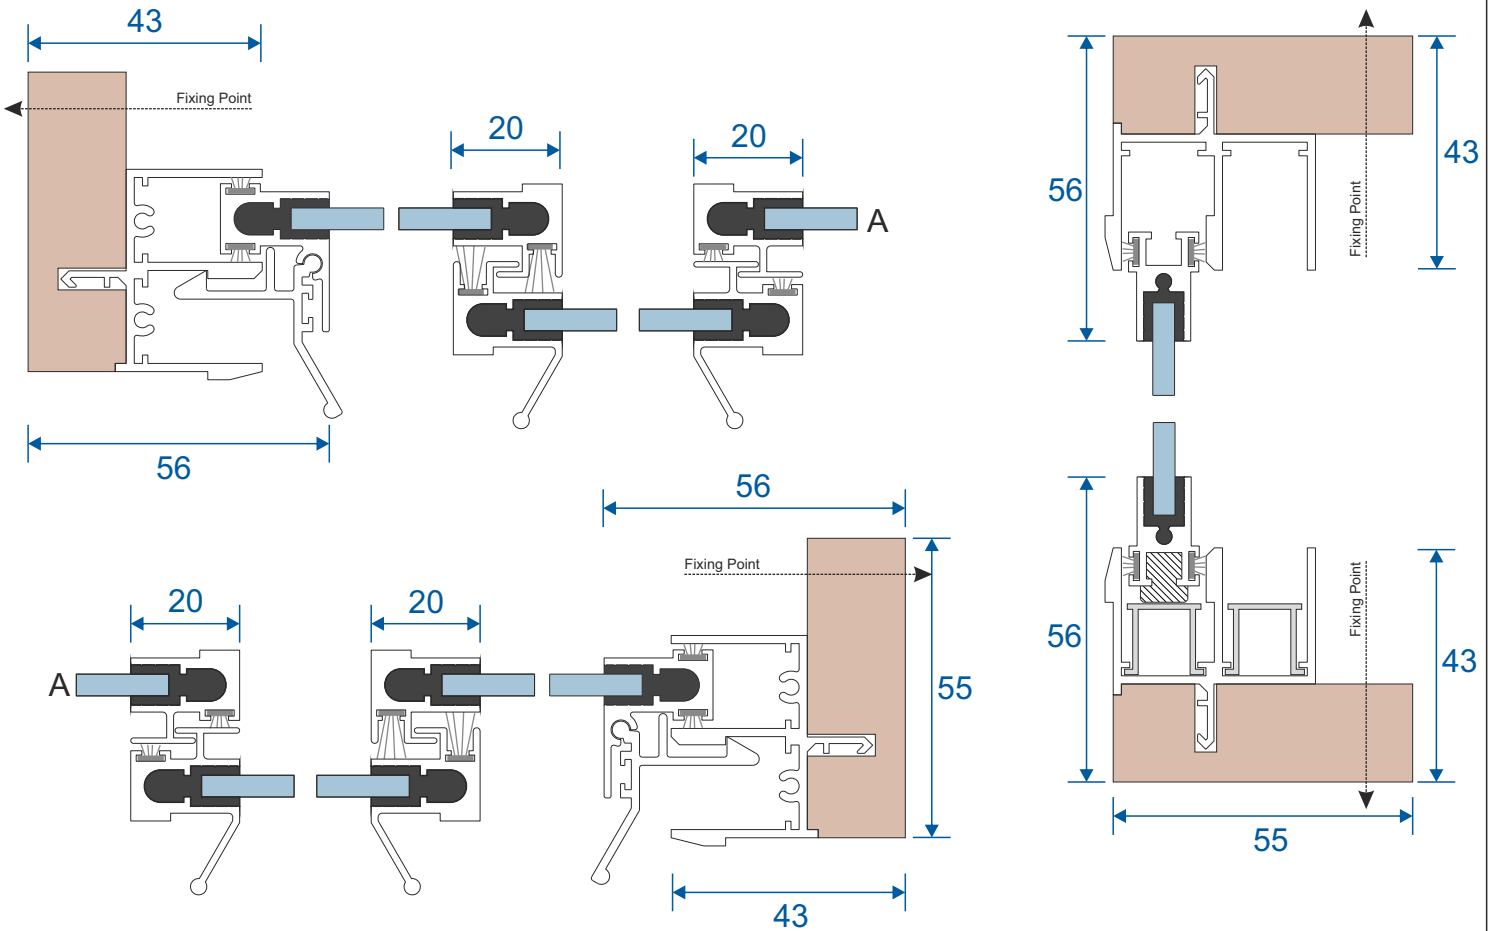

Face Fix

Reveal Fix

4 Pane Slider - All Panels Moving

Face Fix

Reveal Fix

5 Pane Slider - Middle Pane Fixed

Face Fix

Reveal Fix

3 Pane Slider - All Moving 3 Tracks

Face Fix

Reveal Fix

Main Office & Factory

Units 4-5, t: 01268 681612 (20 lines)
Charfleets Road, f: 01268 510058
Canvey Island, e: sales@duration.co.uk
Essex. SS8 0PQ w: www.duration.co.uk

Product Showroom

Unit 1 Casino Parade, t: 01268 695100
Eastern Esplanade,
Canvey Island, SatNav Directions
Essex. SS8 7FJ Use: SS8 7DN.