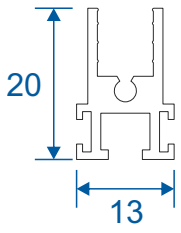

Note: all section pages will show the face fix and reveal fix option.

Outer Frames

SG52 - Top and Bottom Frames

SG53 - 2 Track Side Frames (Jambs)

SG85 - 3 Track Top & Bottom Frames

Sg86 - 3 Track Sides (Jambs)

SF1

Face Fix

SF3

Reveal Fix
Deep Face Fix
3 Track Face Fix

SF4

3 Track Reveal Fix

Panel Parts

SG64 - Top / Bottom

SG71 - Handle Side (Jamb)

SG57- Sprung Handle

SG62 - Interlock

SG61 - Handle Interlock

SG58 - 4 Pane Meeting Stile

SG60 - Interlock

SG59 - Handle Interlock

SG55 - PVC Track