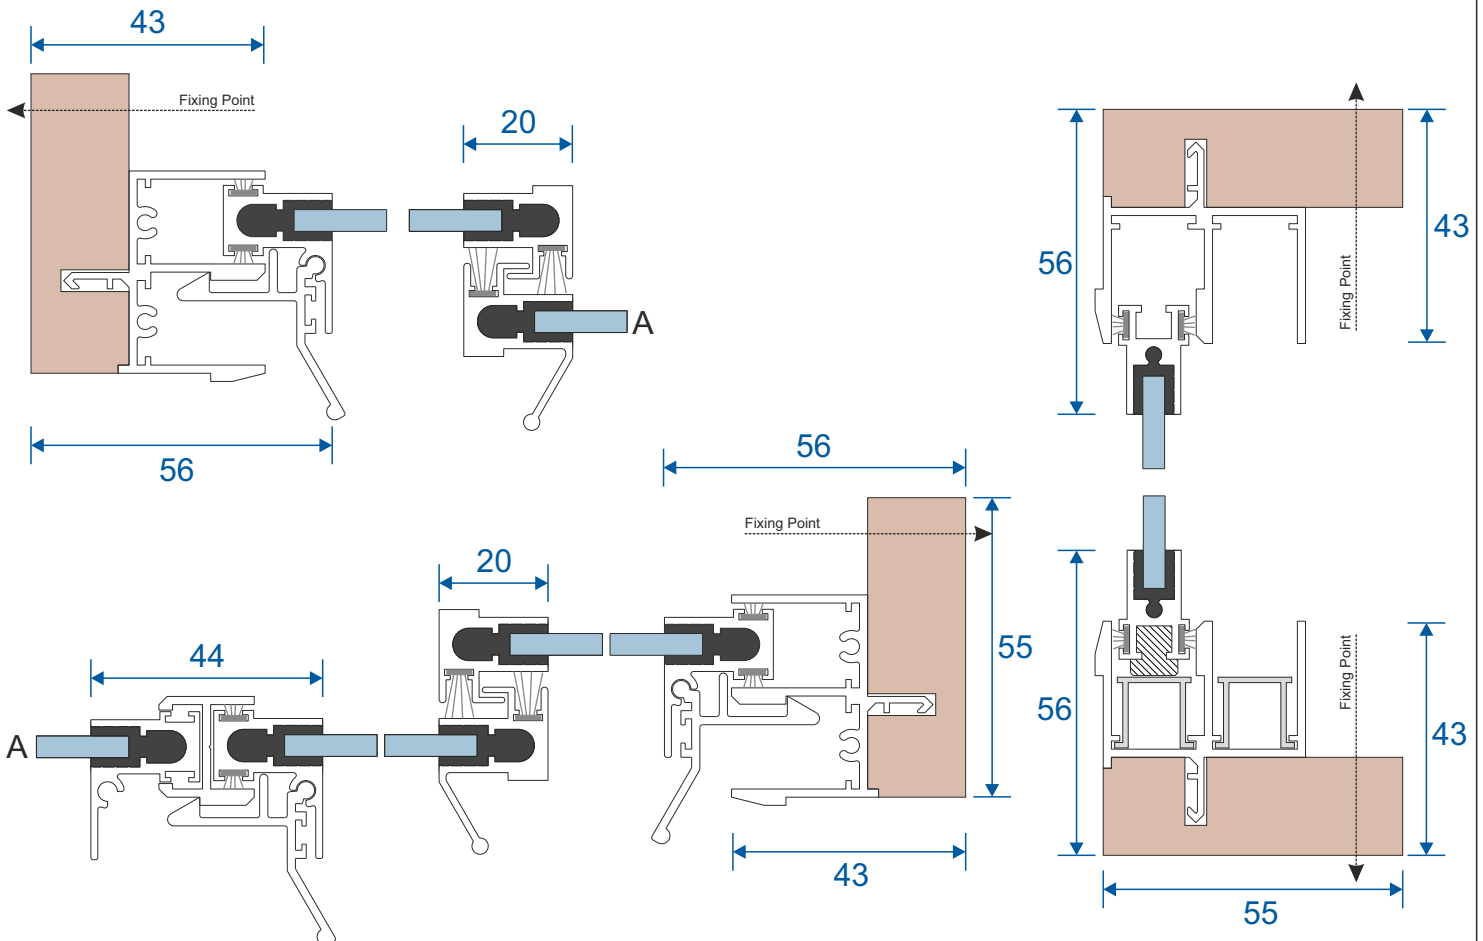

Face Fix

Reveal Fix

4 Pane Slider - All Panels Moving

Face Fix

Reveal Fix

5 Pane Slider - Middle Pane Fixed

Face Fix

Reveal Fix

3 Pane Slider - All Moving 3 Tracks

Face Fix

Reveal Fix

Main Office & Factory

Units 4-5, t: 01268 681612 (20 lines)
Charfleets Road, f: 01268 510058
Canvey Island, e: sales@duration.co.uk
Essex. SS8 0PQ w: www.duration.co.uk