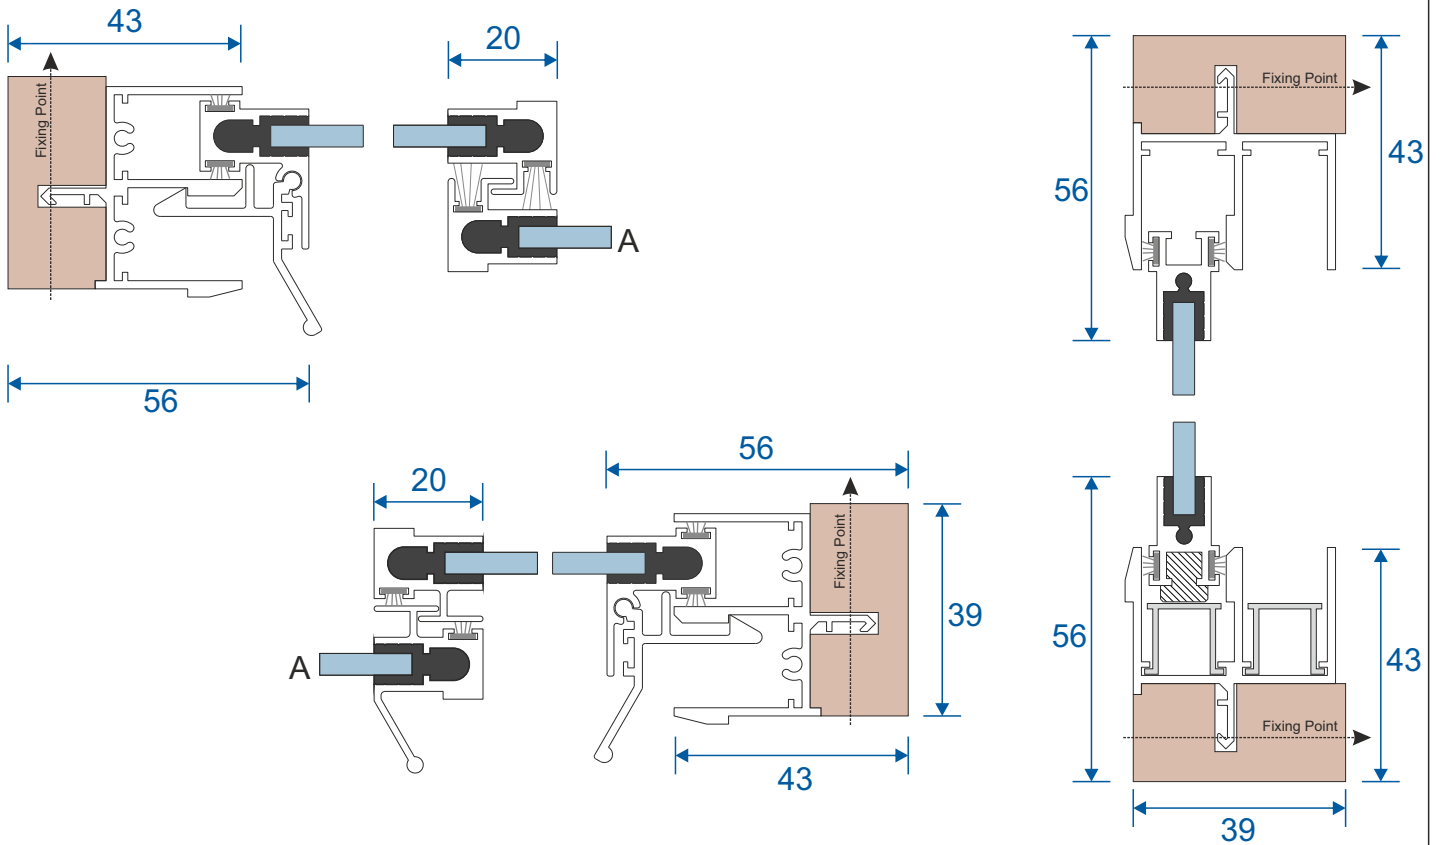

3 Pane Slider - All Panels Moving

Front Track - Interior

Face Fix