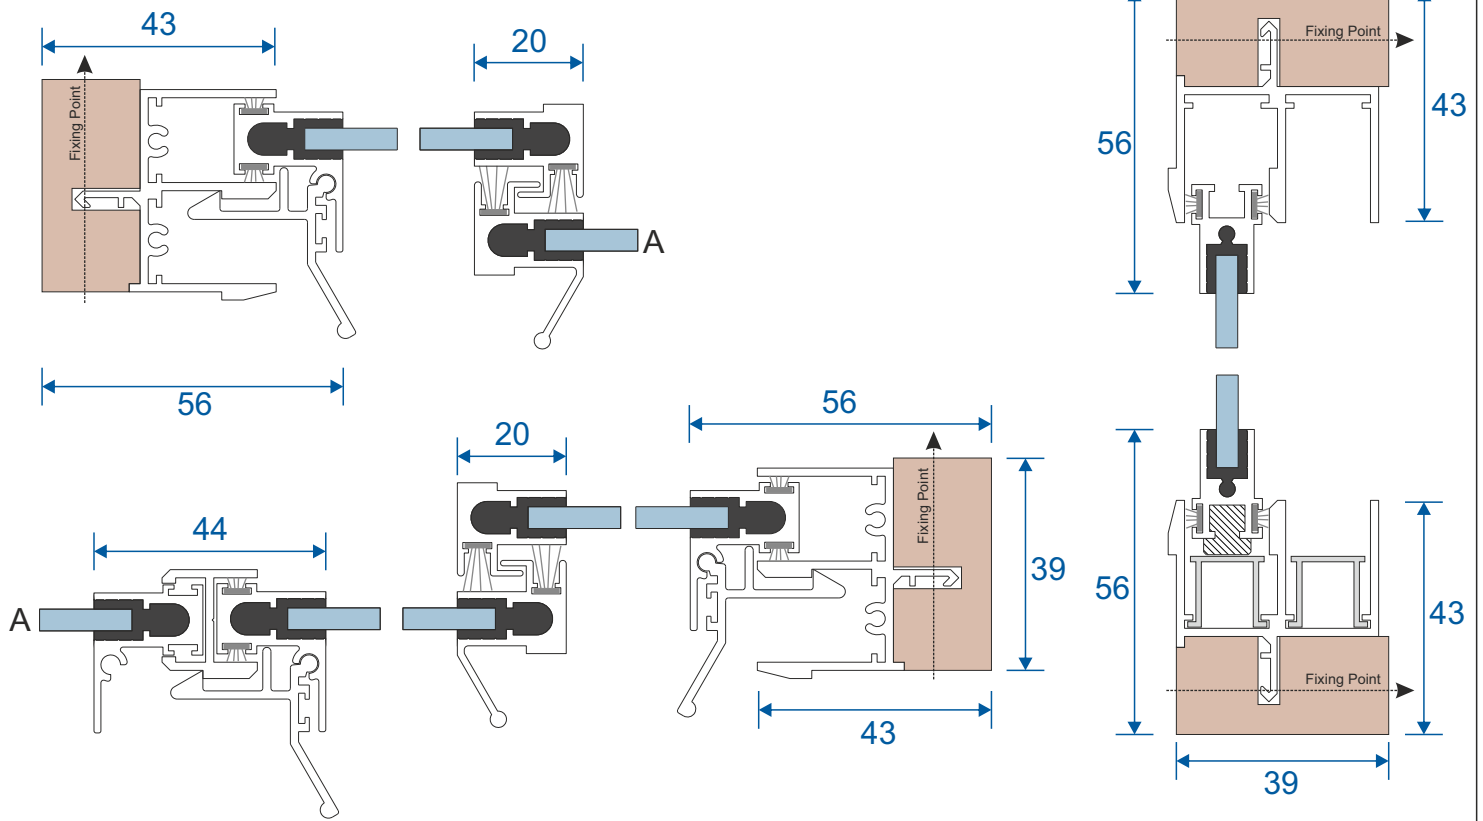

Face Fix

Reveal Fix

4 Pane Slider - All Panels Moving

Face Fix

Reveal Fix

5 Pane Slider - Middle Pane Fixed

Face Fix

Reveal Fix

3 Pane Slider - All Moving 3 Tracks

Face Fix

Reveal Fix

Main Office & Factory

Units 4-5, t: 01268 681612 (20 lines)
Charfleets Road, f: 01268 510058
Canvey Island, e: sales@duration.co.uk
Essex. SS8 0PQ w: www.duration.co.uk