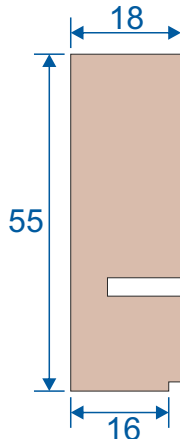

Horizontal Slider Secondary

Luxury Sub Frame Section Guide

DURATION
WINDOWS

Contents

Parts

Outer Frames	3
Panel Parts	4

Sections

2 Pane Slider - All Panes Moving	5
3 Pane Slider - Middle Pane Fixed	6
3 Pane Slider - All Panes Moving	7
4 Pane Slider - All Panes Moving	8
5 Pane Slider - Middle Pane Fixed	9
3 Pane Slider - All Panes Moving 3 Track	10

Note: all section pages will show the face fix and reveal fix option.

Outer Frames

SG52 - Top and Bottom Frames

SG53 - 2 Track Side Frames (Jambs)

SG85 - 3 Track Top & Bottom Frames

Sg86 - 3 Track Sides (Jambs)

SF1

Face Fix

SF3

Reveal Fix
Deep Face Fix
3 Track Face Fix

SF4

3 Track Reveal Fix

Panel Parts

SG64 - Top / Bottom

SG71 - Handle Side (Jamb)

SG57- Sprung Handle

SG62 - Interlock

SG61 - Handle Interlock

SG58 - 4 Pane Meeting Stile

SG60 - Interlock

SG59 - Handle Interlock

SG55 - PVC Track