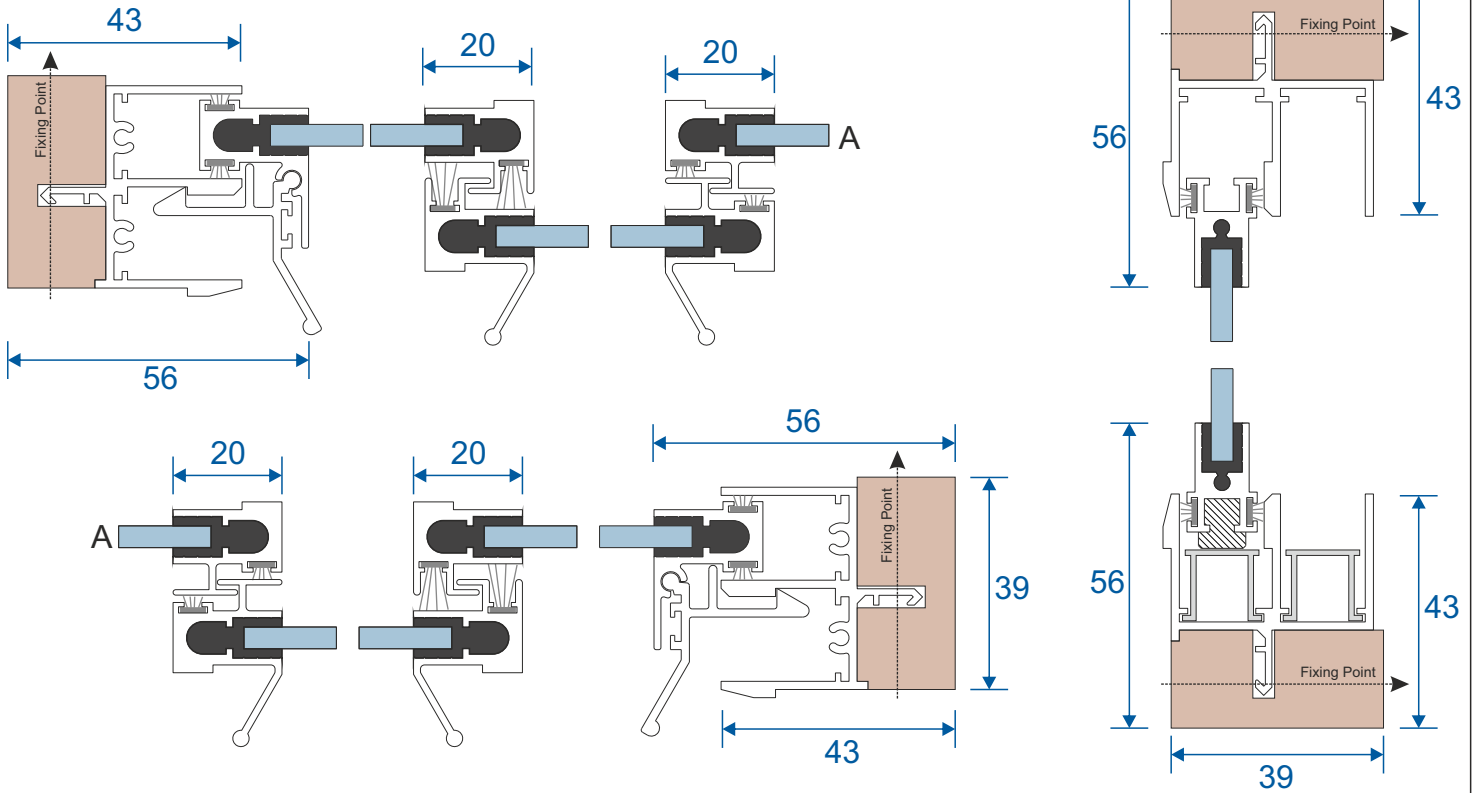

Face Fix

Reveal Fix

4 Pane Slider - All Panels Moving

Face Fix

Reveal Fix

5 Pane Slider - Middle Pane Fixed

Face Fix

Reveal Fix

3 Pane Slider - All Moving 3 Tracks

Face Fix

Reveal Fix

Main Office & Factory

Units 4-5, t: 01268 681612 (20 lines)
Charfleets Road, f: 01268 510058
Canvey Island, e: sales@duration.co.uk
Essex. SS8 0PQ w: www.duration.co.uk