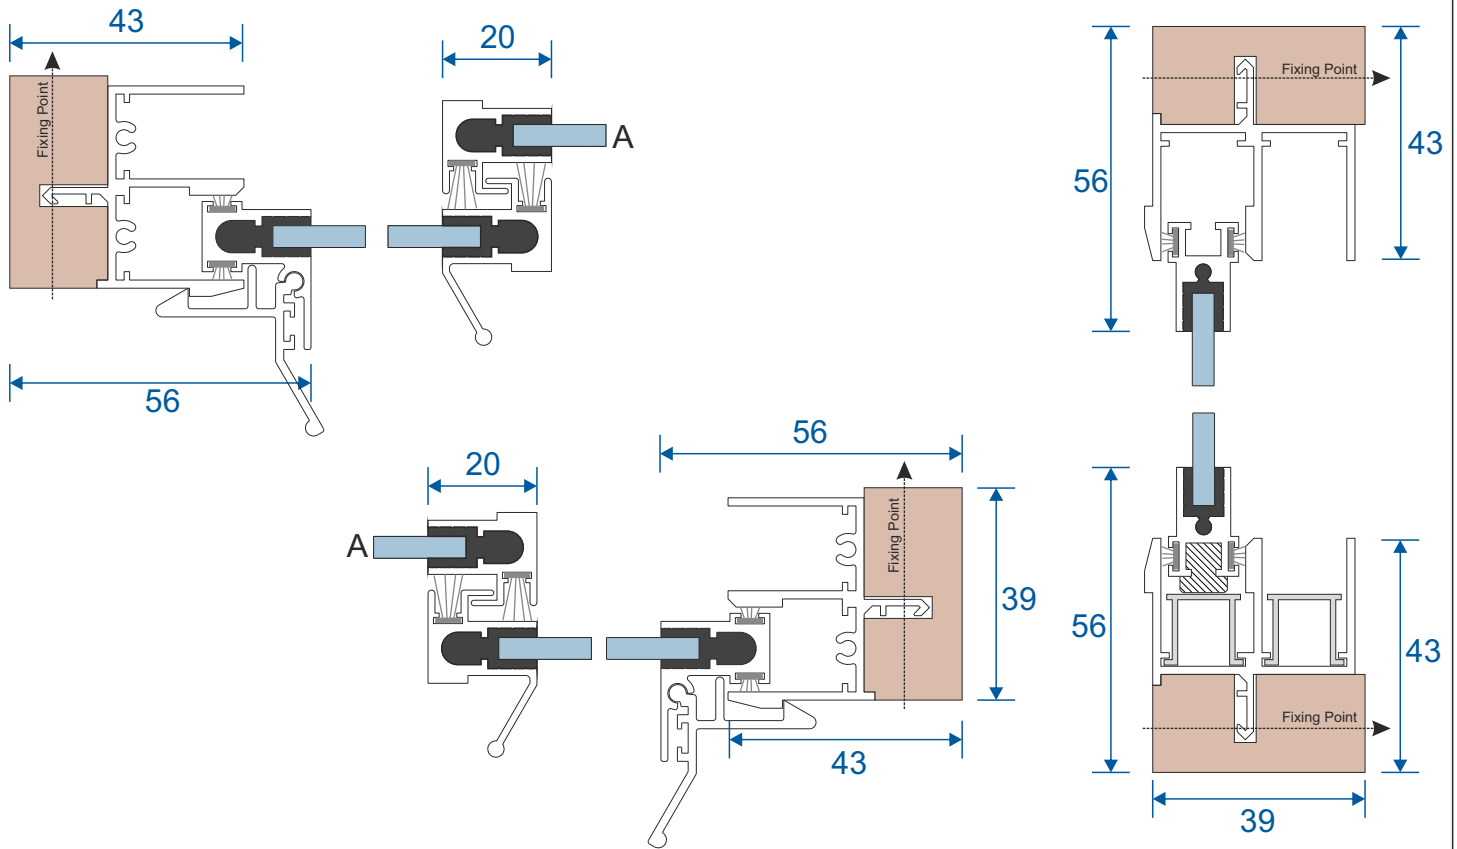

SG71 - Handle Side (Jamb)

SG57- Sprung Handle

SG62 - Interlock

SG61 - Handle Interlock

SG58 - 4 Pane Meeting Stile

SG60 - Interlock

SG59 - Handle Interlock

SG55 - PVC Track

2 Panel Slider - All Panels Moving

Face Fix

Reveal Fix

3 Pane Slider - Middle Panel Fixed

Face Fix

Reveal Fix

3 Pane Slider - All Panels Moving

Front Track - Interior

3 Pane Slider - All Moving 3 Tracks

Face Fix

Reveal Fix

Main Office & Factory

Units 4-5, t: 01268 681612 (20 lines)
Charfleets Road, f: 01268 510058
Canvey Island, e: sales@duration.co.uk
Essex. SS8 0PQ w: www.duration.co.uk