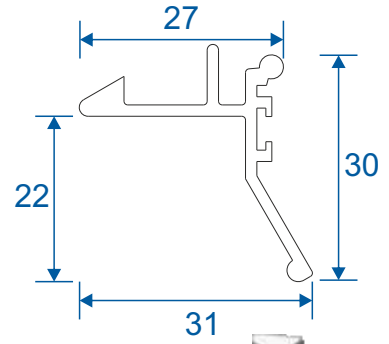

Note: all section pages will show the face fix and reveal fix option.

Outer Frames

SG52 - Top and Bottom Frames

SG53 - 2 Track Side Frames (Jambs)

SG85 - 3 Track Top & Bottom Frames

Sg86 - 3 Track Sides (Jambs)

SF1

Face Fix

SF3

Reveal Fix
Deep Face Fix
3 Track Face Fix

SF4

3 Track Reveal Fix

Panel Parts

SG64 - Top / Bottom

SG71 - Handle Side (Jamb)

SG57- Sprung Handle

SG62 - Interlock

SG61 - Handle Interlock

SG58 - 4 Pane Meeting Stile

SG60 - Interlock

SG59 - Handle Interlock

SG55 - PVC Track