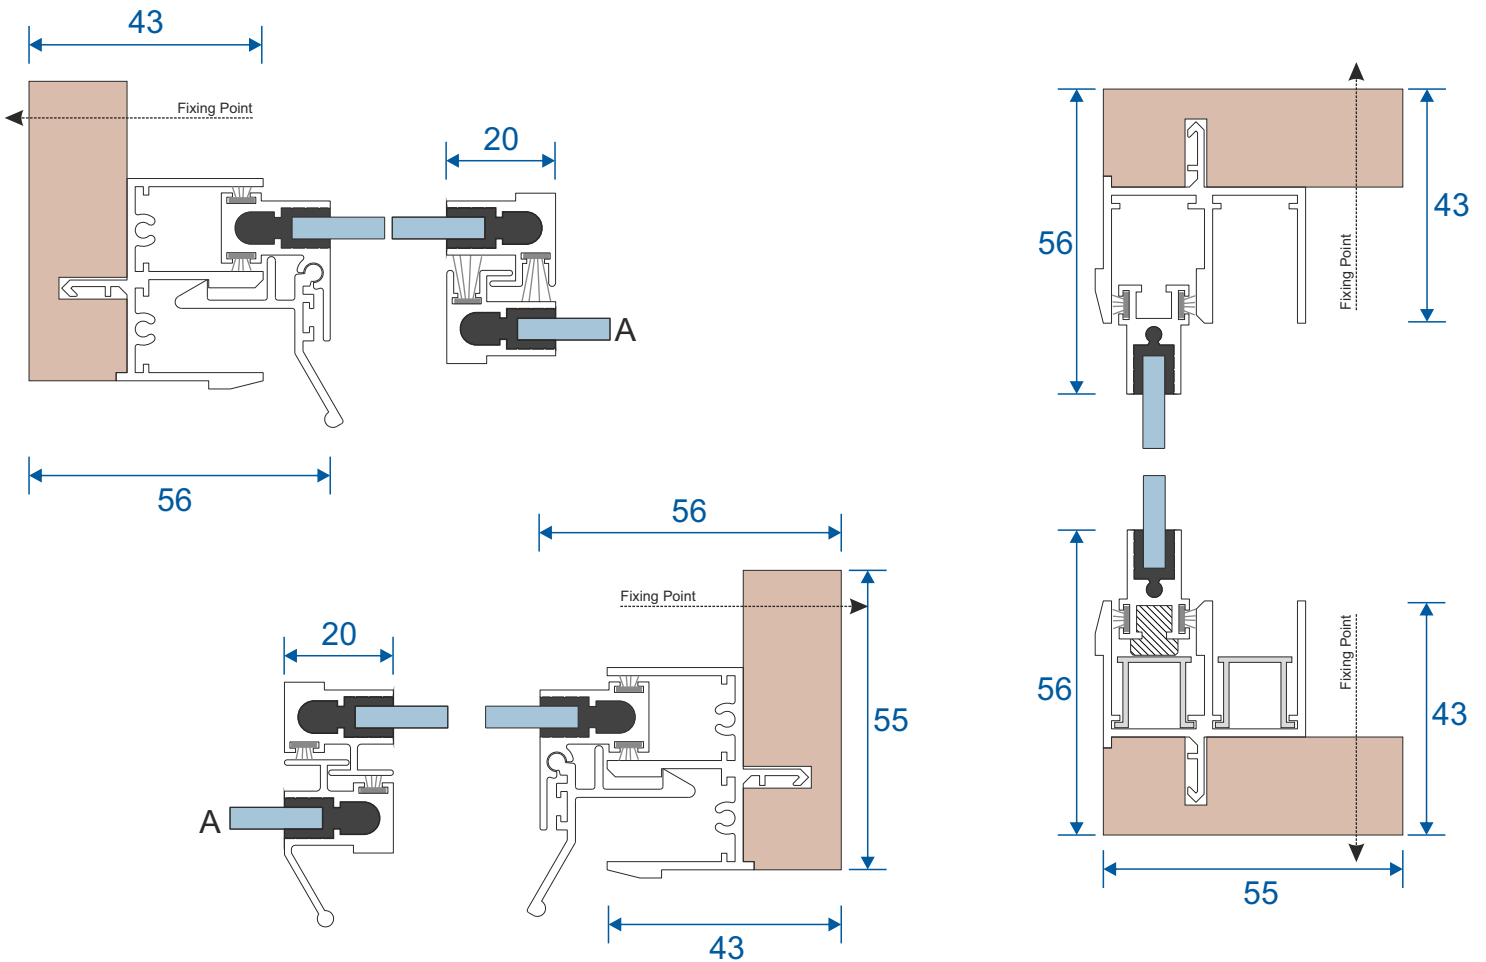

3 Pane Slider - All Panels Moving

Front Track - Interior

Face Fix

Reveal Fix