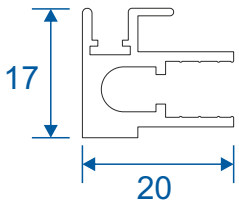

Note: all section pages will show the face fix and reveal fix option.

Outer Frames

SG52 - Top and Bottom Frames

SG53 - 2 Track Side Frames (Jambs)

SG85 - 3 Track Top & Bottom Frames

Sg86 - 3 Track Sides (Jambs)

SF1

Face Fix

SF3

Reveal Fix
Deep Face Fix
3 Track Face Fix

SF4

3 Track Reveal Fix

Panel Parts

SG64 - Top / Bottom

SG71 - Handle Side (Jamb)

SG57- Sprung Handle

SG62 - Interlock

SG61 - Handle Interlock

SG58 - 4 Pane Meeting Stile

SG60 - Interlock

SG59 - Handle Interlock

SG55 - PVC Track