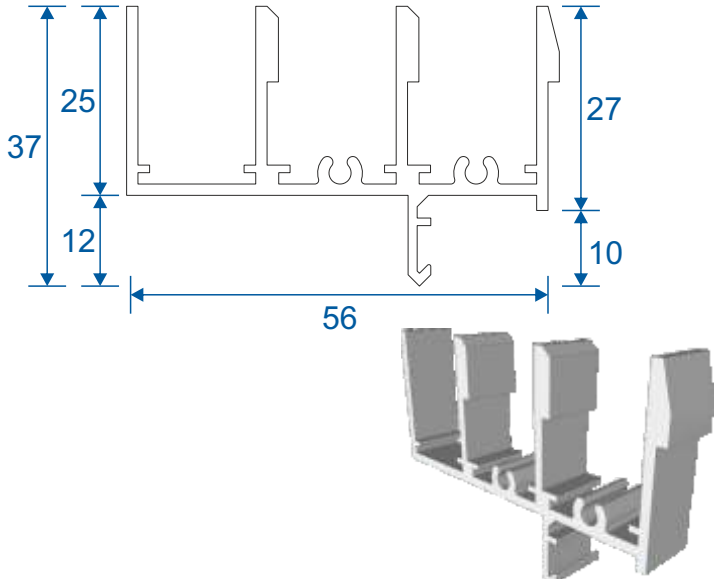

Horizontal Slider Secondary

Luxury Sub Frame Section Guide

DURATION
WINDOWS

Contents

Parts

Outer Frames	3
Panel Parts	4

Sections

2 Pane Slider - All Panes Moving	5
3 Pane Slider - Middle Pane Fixed	6
3 Pane Slider - All Panes Moving	7
4 Pane Slider - All Panes Moving	8
5 Pane Slider - Middle Pane Fixed	9
3 Pane Slider - All Panes Moving 3 Track	10

Note: all section pages will show the face fix and reveal fix option.

Outer Frames

SG52 - Top and Bottom Frames

SG53 - 2 Track Side Frames (Jambs)

SG85 - 3 Track Top & Bottom Frames

Sg86 - 3 Track Sides (Jambs)

SF1

Face Fix

SF3

Reveal Fix
Deep Face Fix
3 Track Face Fix

SF4

3 Track Reveal Fix

Panel Parts

SG64 - Top / Bottom

SG71 - Handle Side (Jamb)

SG57- Sprung Handle

SG62 - Interlock

SG61 - Handle Interlock

SG58 - 4 Pane Meeting Stile

SG60 - Interlock

SG59 - Handle Interlock

SG55 - PVC Track