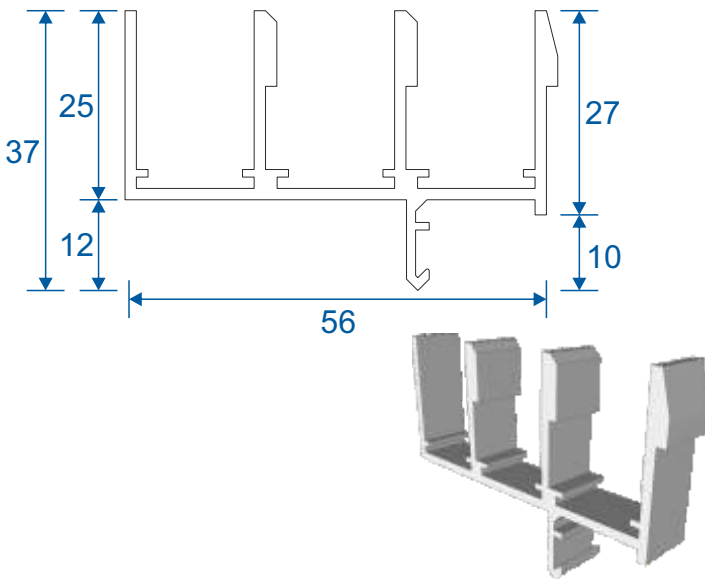

Horizontal Slider Secondary

Luxury Sub Frame Section Guide

DURATION
WINDOWS

Contents

Parts

Outer Frames	3
Panel Parts	4

Sections

2 Pane Slider - All Panes Moving	5
3 Pane Slider - Middle Pane Fixed	6
3 Pane Slider - All Panes Moving	7
4 Pane Slider - All Panes Moving	8
5 Pane Slider - Middle Pane Fixed	9
3 Pane Slider - All Panes Moving 3 Track	10

Note: all section pages will show the face fix and reveal fix option.

Outer Frames

SG52 - Top and Bottom Frames

SG53 - 2 Track Side Frames (Jambs)

SG85 - 3 Track Top & Bottom Frames

Sg86 - 3 Track Sides (Jambs)

SF1

Face Fix

SF3

Reveal Fix
Deep Face Fix
3 Track Face Fix

SF4

3 Track Reveal Fix

Panel Parts

SG64 - Top / Bottom

SG71 - Handle Side (Jamb)

SG57- Sprung Handle

SG62 - Interlock

SG61 - Handle Interlock

SG58 - 4 Pane Meeting Stile

SG60 - Interlock

SG59 - Handle Interlock

SG55 - PVC Track