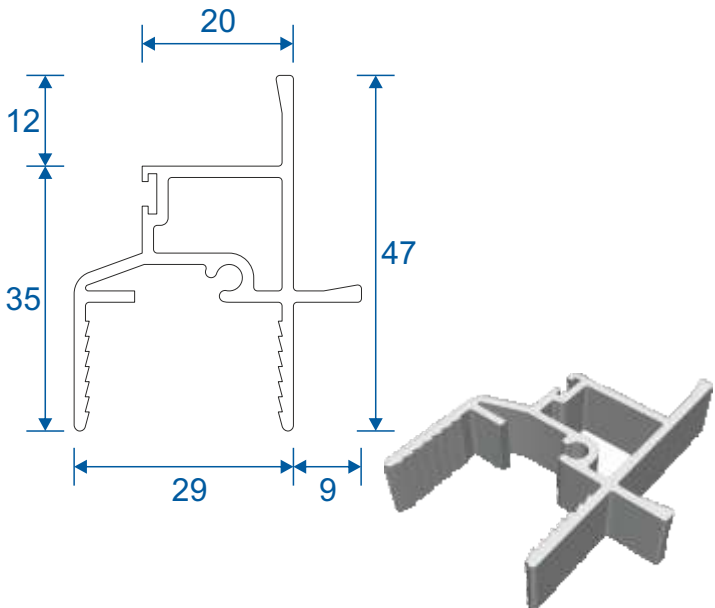

Horizontal Slider Secondary

Heavy Duty Section Guide

DURATION
WINDOWS

Contents

Parts

Outer Frame	3
Panel Parts	4

Sections

Top & Bottom Sections	5
2 Pane Slider	5
3 Pane Slider - Middle Fixed	6
3 Pane Slider - All Moving	6
4 Pane Slider - All Panes Moving	7

Outer Frame

HD103 - Bottom Outer Frame Track

HD97 - Outer Frame Sides (Jambs)

HD98 - Top Outer Frame Track

HD99 - Outer Frame (Top Frame Adapter)

Panel Parts

HD46 - Panel Top & Bottom Rail

HD47 - Panel Side Rails (Jamb)

HD45 - Panel Interlock

HD45Rev - Panel Reverse Interlock

HD102 - Odd Leg Extension

HDL1 - Meeting Stile Adapter

HDL2 - Meeting Stile Adapter

Top & Bottom Sections And 2 Pane Slider

Head

Base