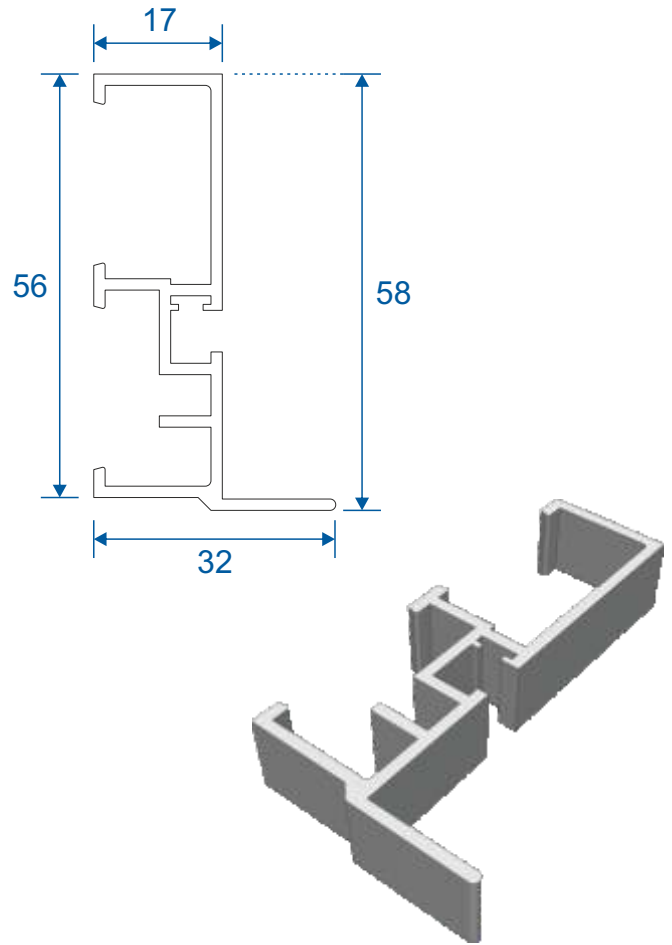

Horizontal Slider Secondary

Heavy Duty Section Guide

DURATION
WINDOWS

Contents

Parts

Outer Frame	3
Panel Parts	4

Sections

Top & Bottom Sections	5
2 Pane Slider	5
3 Pane Slider - Middle Fixed	6
3 Pane Slider - All Moving	6
4 Pane Slider - All Panes Moving	7

Outer Frame

HD103 - Bottom Outer Frame Track

HD97 - Outer Frame Sides (Jambs)

HD98 - Top Outer Frame Track

HD99 - Outer Frame (Top Frame Adapter)

Panel Parts

HD46 - Panel Top & Bottom Rail

HD47 - Panel Side Rails (Jamb)

HD45 - Panel Interlock

HD45Rev - Panel Reverse Interlock

HD102 - Odd Leg Extension

HDL1 - Meeting Stile Adapter

HDL2 - Meeting Stile Adapter

Top & Bottom Sections And 2 Pane Slider

Head

Base

2 Pane Slider - All Panels Moving

Prime Windows Side

Interior Room Side

3 Pane Sliders

3 Pane - Middle Fixed

3 Pane - All Moving

4 Pane Slider

All Moving