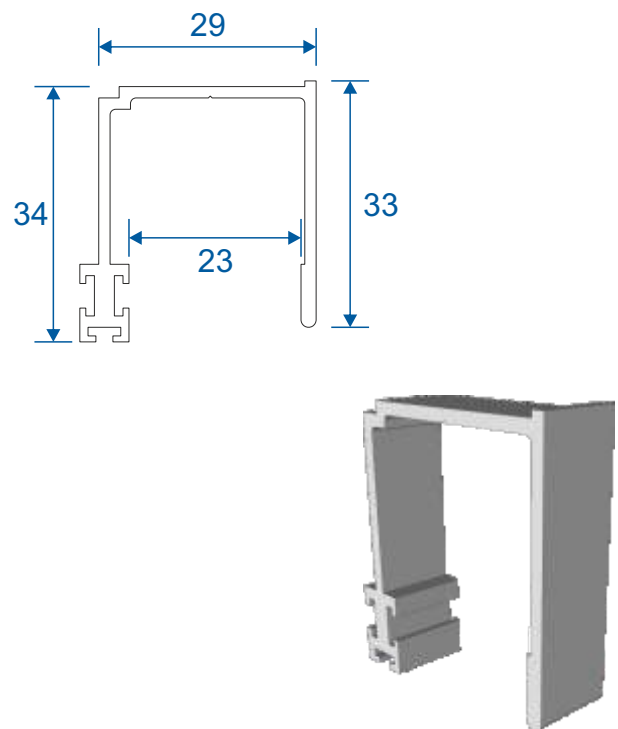

Horizontal Slider Secondary

Heavy Duty Section Guide

DURATION
WINDOWS

Contents

Parts

Outer Frame	3
Panel Parts	4

Sections

Top & Bottom Sections	5
2 Pane Slider	5
3 Pane Slider - Middle Fixed	6
3 Pane Slider - All Moving	6
4 Pane Slider - All Panes Moving	7

Outer Frame

HD103 - Bottom Outer Frame Track

HD97 - Outer Frame Sides (Jambs)

HD98 - Top Outer Frame Track

HD99 - Outer Frame (Top Frame Adapter)

Panel Parts

HD46 - Panel Top & Bottom Rail

HD47 - Panel Side Rails (Jamb)

HD45 - Panel Interlock

HD45Rev - Panel Reverse Interlock

HD102 - Odd Leg Extension

HDL1 - Meeting Stile Adapter

HDL2 - Meeting Stile Adapter

Top & Bottom Sections And 2 Pane Slider

Head

Base

2 Pane Slider - All Panels Moving

Prime Windows Side

Interior Room Side

3 Pane Sliders

3 Pane - Middle Fixed

3 Pane - All Moving

4 Pane Slider

All Moving