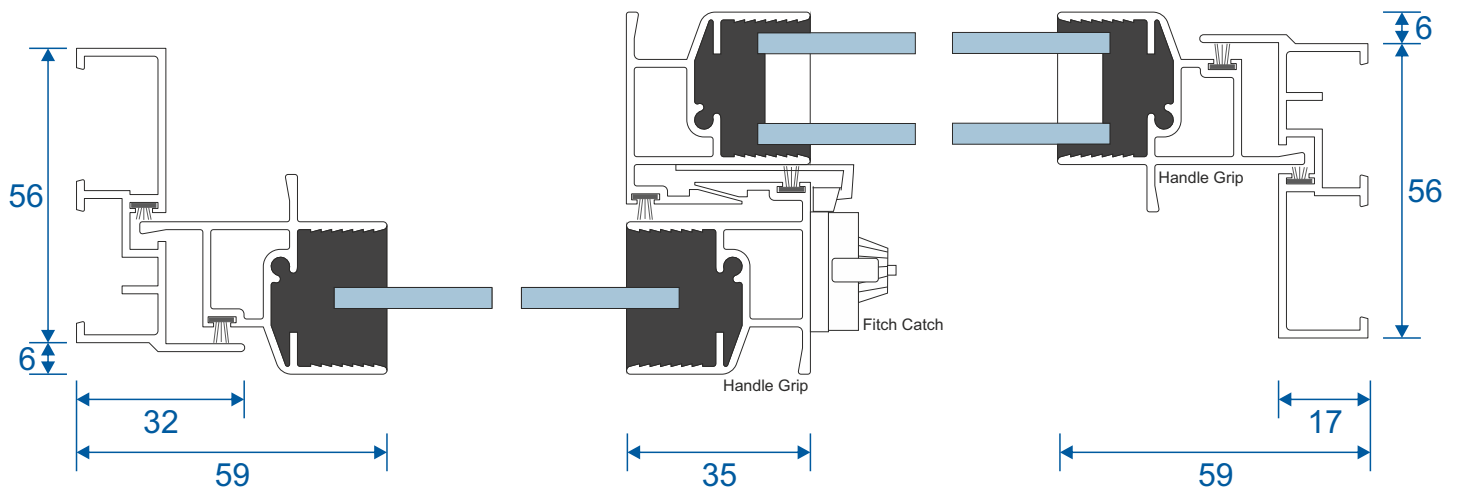

HD45 - Panel Interlock

HD45Rev - Panel Reverse Interlock

HD102 - Odd Leg Extension

HDL1 - Meeting Stile Adapter

HDL2 - Meeting Stile Adapter

Top & Bottom Sections And 2 Pane Slider

Head

Base

2 Pane Slider - All Panels Moving

Prime Windows Side

Interior Room Side

3 Pane Sliders

3 Pane - Middle Fixed

3 Pane - All Moving

4 Pane Slider

All Moving