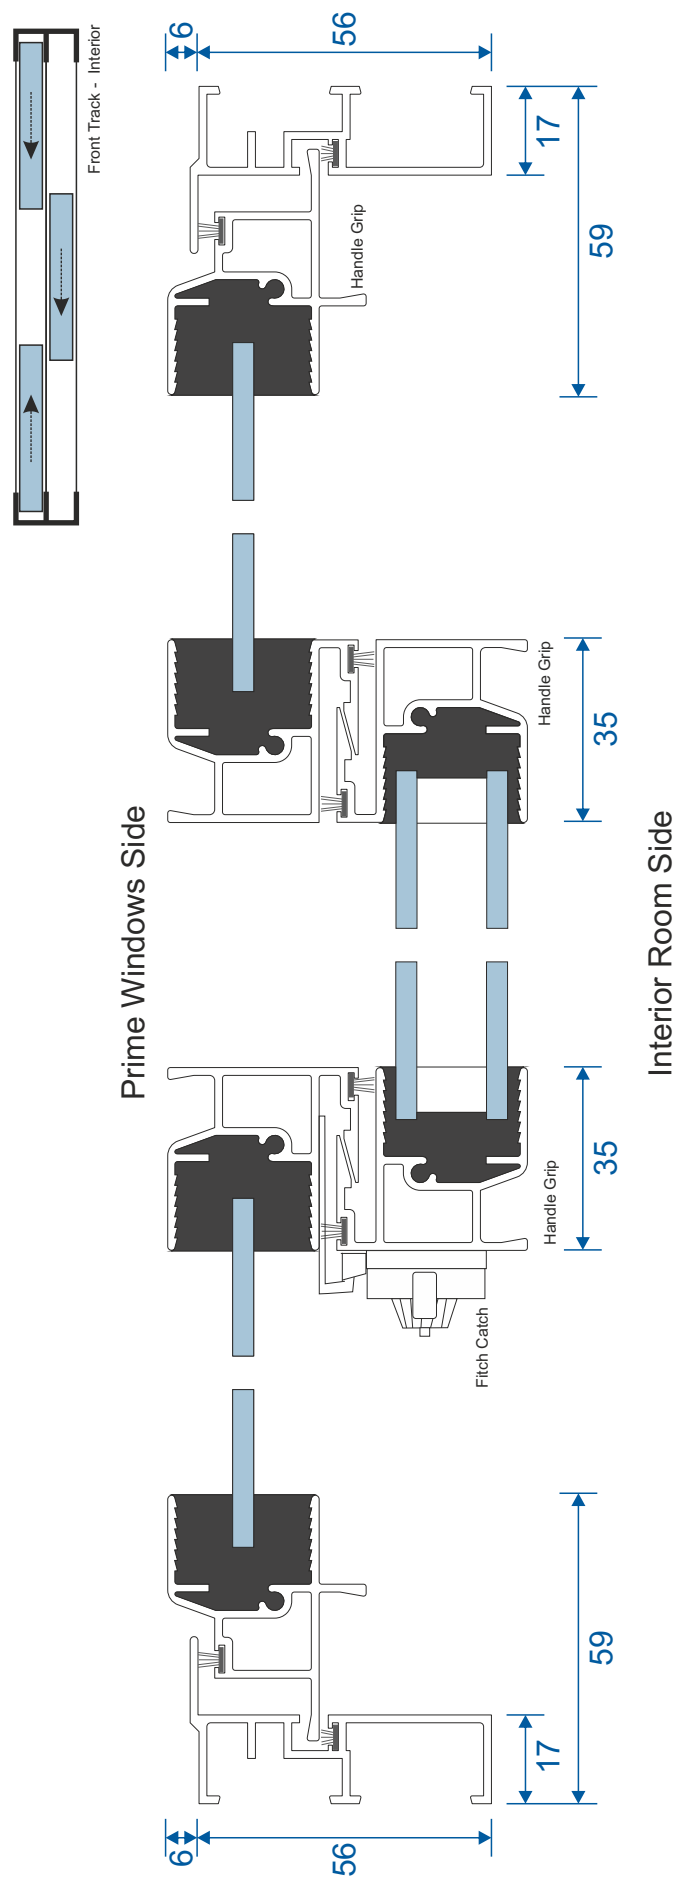

Horizontal Slider Secondary

Heavy Duty Section Guide

DURATION
WINDOWS

Contents

Parts

Outer Frame	3
Panel Parts	4

Sections

Top & Bottom Sections	5
2 Pane Slider	5
3 Pane Slider - Middle Fixed	6
3 Pane Slider - All Moving	6
4 Pane Slider - All Panes Moving	7

Outer Frame

HD103 - Bottom Outer Frame Track

HD97 - Outer Frame Sides (Jambs)

HD98 - Top Outer Frame Track

HD99 - Outer Frame (Top Frame Adapter)

Panel Parts

HD46 - Panel Top & Bottom Rail

HD47 - Panel Side Rails (Jamb)

HD45 - Panel Interlock

HD45Rev - Panel Reverse Interlock

HD102 - Odd Leg Extension

HDL1 - Meeting Stile Adapter

HDL2 - Meeting Stile Adapter

Top & Bottom Sections And 2 Pane Slider

Head

Base

2 Pane Slider - All Panels Moving

Prime Windows Side

Interior Room Side

3 Pane Sliders

3 Pane - Middle Fixed

3 Pane - All Moving

4 Pane Slider

All Moving