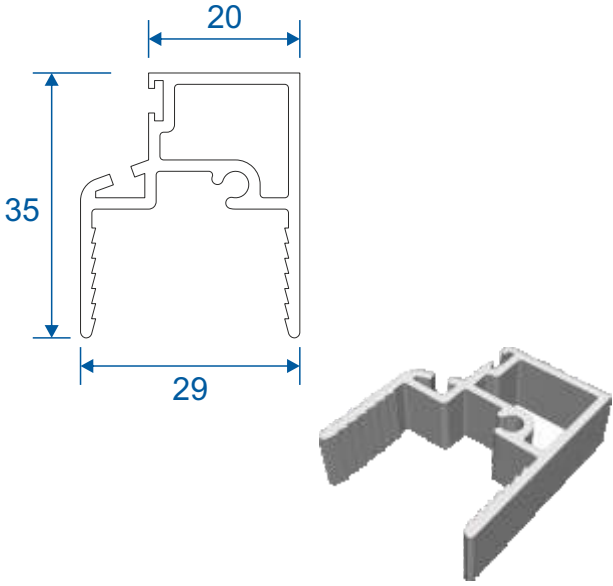

Horizontal Slider Secondary

Heavy Duty Section Guide

DURATION
WINDOWS

Contents

Parts

Outer Frame	3
Panel Parts	4

Sections

Top & Bottom Sections	5
2 Pane Slider	5
3 Pane Slider - Middle Fixed	6
3 Pane Slider - All Moving	6
4 Pane Slider - All Panes Moving	7

Outer Frame

HD103 - Bottom Outer Frame Track

HD97 - Outer Frame Sides (Jambs)

HD98 - Top Outer Frame Track

HD99 - Outer Frame (Top Frame Adapter)

Panel Parts

HD46 - Panel Top & Bottom Rail

HD47 - Panel Side Rails (Jamb)

HD45 - Panel Interlock

HD45Rev - Panel Reverse Interlock

HD102 - Odd Leg Extension

HDL1 - Meeting Stile Adapter

HDL2 - Meeting Stile Adapter

Top & Bottom Sections And 2 Pane Slider

Head

Base