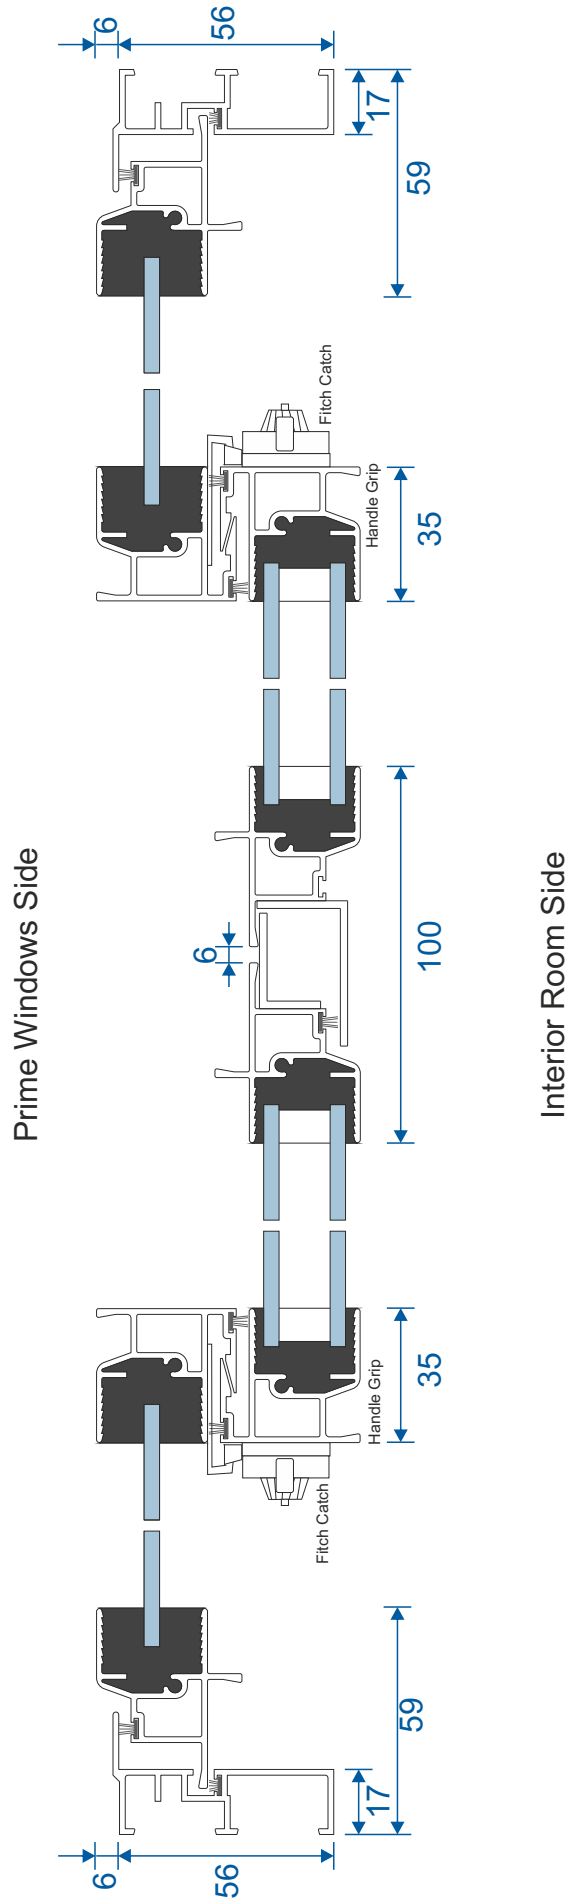

Horizontal Slider Secondary

Heavy Duty Section Guide

DURATION
WINDOWS

Contents

Parts

Outer Frame	3
Panel Parts	4

Sections

Top & Bottom Sections	5
2 Pane Slider	5
3 Pane Slider - Middle Fixed	6
3 Pane Slider - All Moving	6
4 Pane Slider - All Panes Moving	7

Outer Frame

HD103 - Bottom Outer Frame Track

HD97 - Outer Frame Sides (Jambs)

HD98 - Top Outer Frame Track

HD99 - Outer Frame (Top Frame Adapter)

Panel Parts

HD46 - Panel Top & Bottom Rail

HD47 - Panel Side Rails (Jamb)

HD45 - Panel Interlock

HD45Rev - Panel Reverse Interlock

HD102 - Odd Leg Extension

HDL1 - Meeting Stile Adapter

HDL2 - Meeting Stile Adapter

Top & Bottom Sections And 2 Pane Slider

Head

Base

2 Pane Slider - All Panels Moving

Prime Windows Side

Interior Room Side

3 Pane Sliders

3 Pane - Middle Fixed

3 Pane - All Moving

4 Pane Slider

All Moving