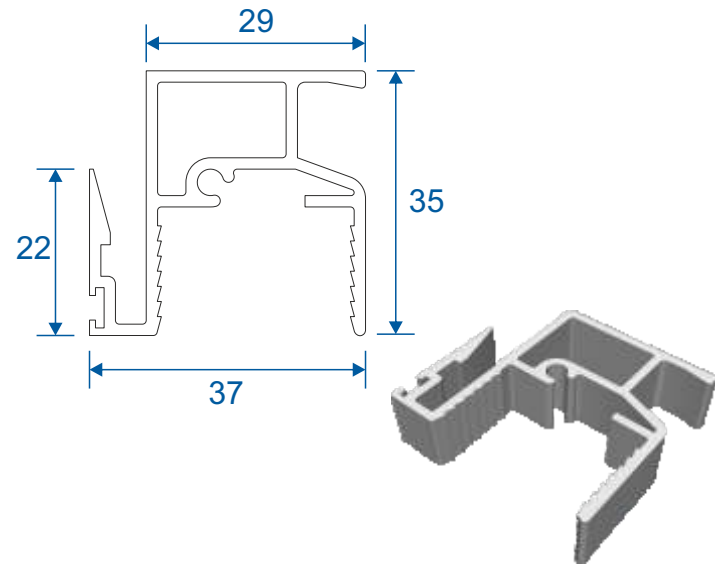

Horizontal Slider Secondary

Heavy Duty Section Guide

DURATION
WINDOWS

Contents

Parts

Outer Frame	3
Panel Parts	4

Sections

Top & Bottom Sections	5
2 Pane Slider	5
3 Pane Slider - Middle Fixed	6
3 Pane Slider - All Moving	6
4 Pane Slider - All Panes Moving	7

Outer Frame

HD103 - Bottom Outer Frame Track

HD97 - Outer Frame Sides (Jambs)

HD98 - Top Outer Frame Track

HD99 - Outer Frame (Top Frame Adapter)

Panel Parts

HD46 - Panel Top & Bottom Rail

HD47 - Panel Side Rails (Jamb)

HD45 - Panel Interlock

HD45Rev - Panel Reverse Interlock

HD102 - Odd Leg Extension

HDL1 - Meeting Stile Adapter

HDL2 - Meeting Stile Adapter

Top & Bottom Sections And 2 Pane Slider

Head

Base