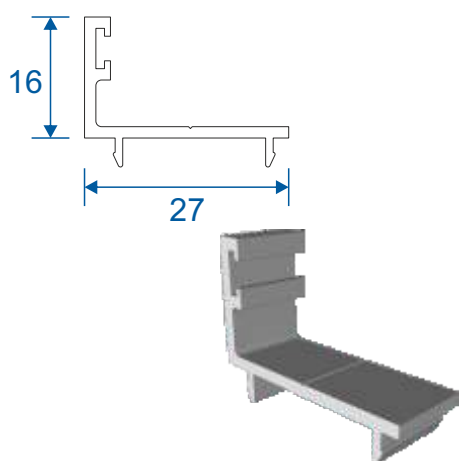

Horizontal Slider Secondary

Heavy Duty Section Guide

DURATION
WINDOWS

Contents

Parts

Outer Frame	3
Panel Parts	4

Sections

Top & Bottom Sections	5
2 Pane Slider	5
3 Pane Slider - Middle Fixed	6
3 Pane Slider - All Moving	6
4 Pane Slider - All Panes Moving	7

Outer Frame

HD103 - Bottom Outer Frame Track

HD97 - Outer Frame Sides (Jambs)

HD98 - Top Outer Frame Track

HD99 - Outer Frame (Top Frame Adapter)

Panel Parts

HD46 - Panel Top & Bottom Rail

HD47 - Panel Side Rails (Jamb)

HD45 - Panel Interlock

HD45Rev - Panel Reverse Interlock

HD102 - Odd Leg Extension

HDL1 - Meeting Stile Adapter

HDL2 - Meeting Stile Adapter

Top & Bottom Sections And 2 Pane Slider

Head

Base