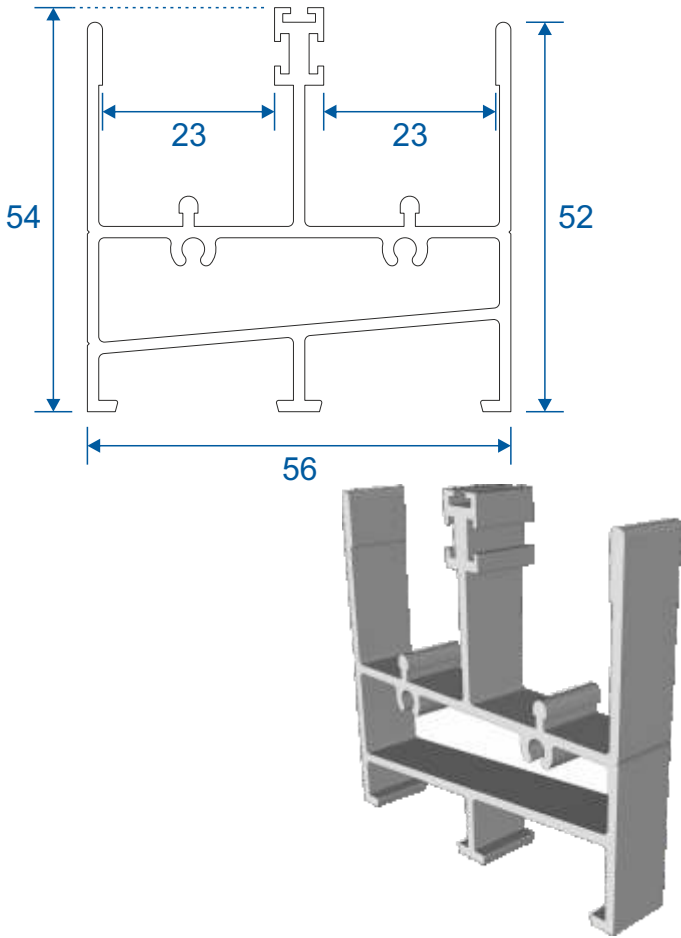

Horizontal Slider Secondary

Heavy Duty Section Guide

DURATION
WINDOWS

Contents

Parts

Outer Frame	3
Panel Parts	4

Sections

Top & Bottom Sections	5
2 Pane Slider	5
3 Pane Slider - Middle Fixed	6
3 Pane Slider - All Moving	6
4 Pane Slider - All Panes Moving	7

Outer Frame

HD103 - Bottom Outer Frame Track

HD97 - Outer Frame Sides (Jambs)

HD98 - Top Outer Frame Track

HD99 - Outer Frame (Top Frame Adapter)

Panel Parts

HD46 - Panel Top & Bottom Rail

HD47 - Panel Side Rails (Jamb)

HD45 - Panel Interlock

HD45Rev - Panel Reverse Interlock

HD102 - Odd Leg Extension

HDL1 - Meeting Stile Adapter

HDL2 - Meeting Stile Adapter

Top & Bottom Sections And 2 Pane Slider

Head

Base

2 Pane Slider - All Panels Moving

Prime Windows Side

Interior Room Side

3 Pane Sliders

3 Pane - Middle Fixed

3 Pane - All Moving

4 Pane Slider

All Moving