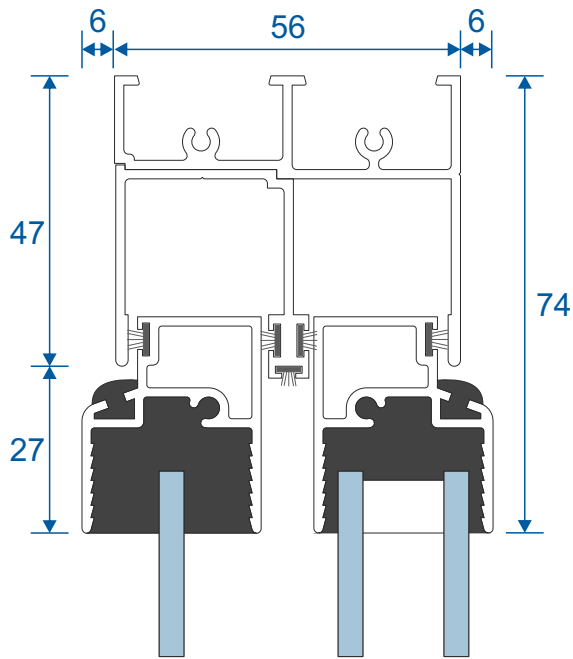

Outer Frame

HD103 - Bottom Outer Frame Track

HD97 - Outer Frame Sides (Jambs)

HD98 - Top Outer Frame Track

HD99 - Outer Frame (Top Frame Adapter)

Panel Parts

HD46 - Panel Top & Bottom Rail

HD47 - Panel Side Rails (Jamb)

HD45 - Panel Interlock

HD45Rev - Panel Reverse Interlock

HD102 - Odd Leg Extension

HDL1 - Meeting Stile Adapter

HDL2 - Meeting Stile Adapter

Top & Bottom Sections And 2 Pane Slider

Head

Base

2 Pane Slider - All Panels Moving

Prime Windows Side

Interior Room Side

3 Pane Sliders

3 Pane - Middle Fixed

3 Pane - All Moving

4 Pane Slider

All Moving