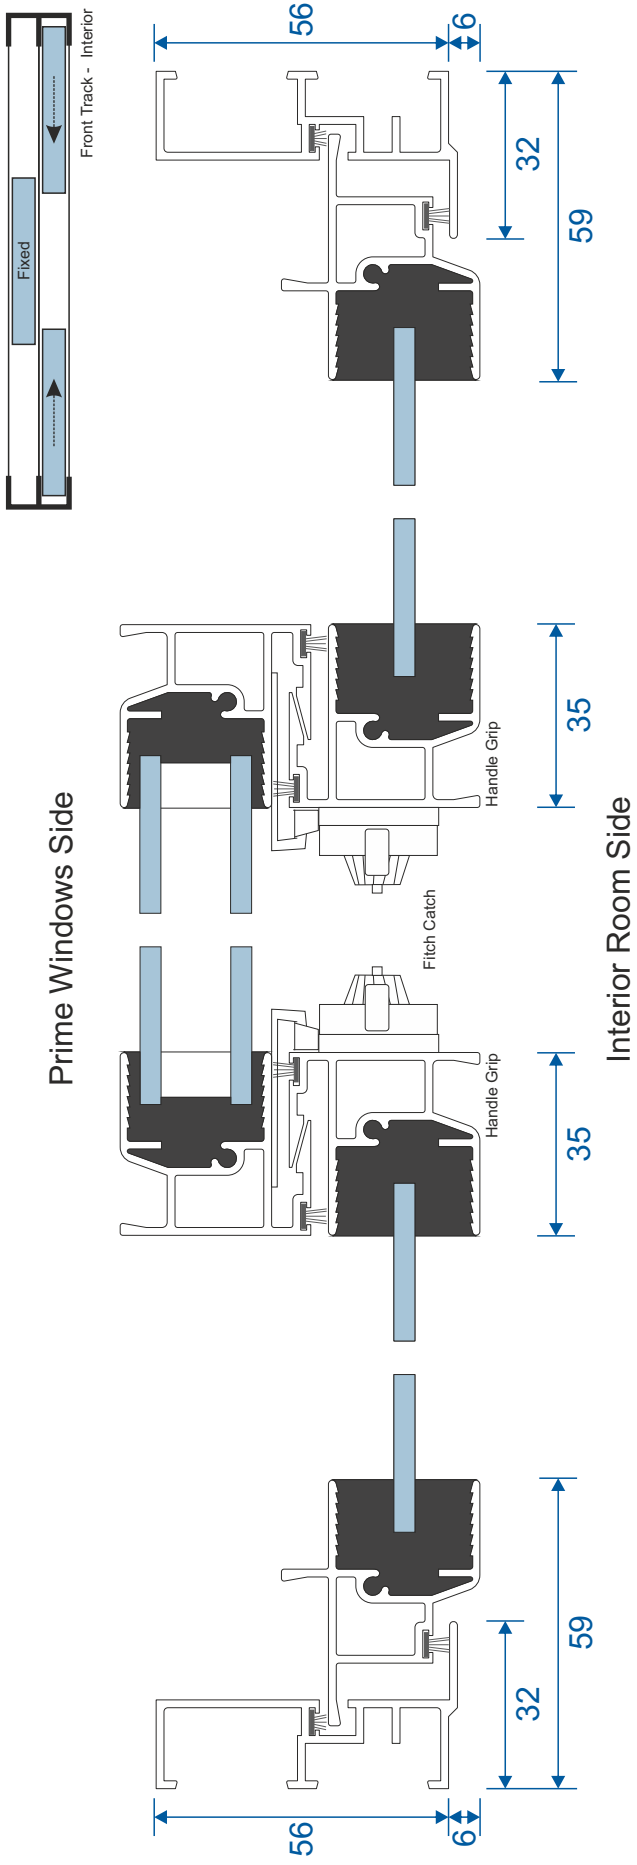

Horizontal Slider Secondary

Heavy Duty Section Guide

DURATION
WINDOWS

Contents

Parts

Outer Frame	3
Panel Parts	4

Sections

Top & Bottom Sections	5
2 Pane Slider	5
3 Pane Slider - Middle Fixed	6
3 Pane Slider - All Moving	6
4 Pane Slider - All Panes Moving	7

Outer Frame

HD103 - Bottom Outer Frame Track

HD97 - Outer Frame Sides (Jambs)

HD98 - Top Outer Frame Track

HD99 - Outer Frame (Top Frame Adapter)

Panel Parts

HD46 - Panel Top & Bottom Rail

HD47 - Panel Side Rails (Jamb)

HD45 - Panel Interlock

HD45Rev - Panel Reverse Interlock

HD102 - Odd Leg Extension

HDL1 - Meeting Stile Adapter

HDL2 - Meeting Stile Adapter

Top & Bottom Sections And 2 Pane Slider

Head

Base

2 Pane Slider - All Panels Moving

Prime Windows Side

Interior Room Side

3 Pane Sliders

3 Pane - Middle Fixed

3 Pane - All Moving

4 Pane Slider

All Moving