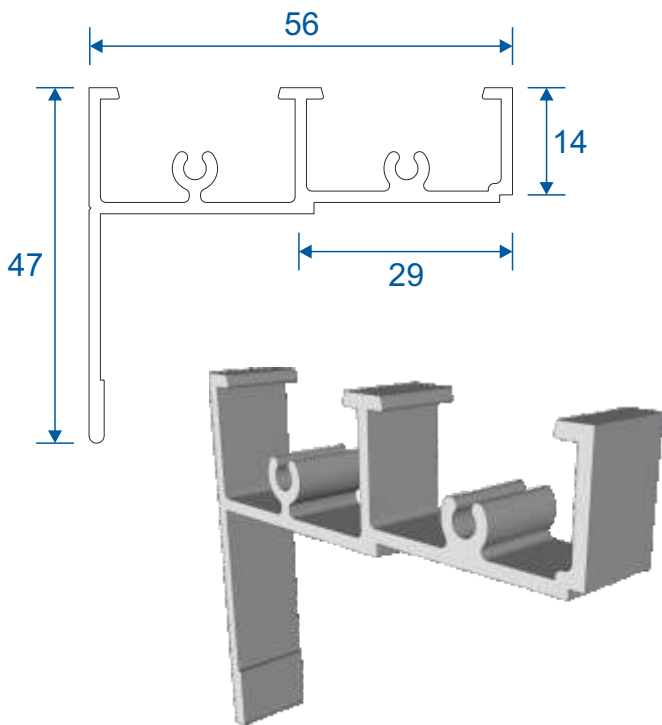

Horizontal Slider Secondary

Heavy Duty Section Guide

DURATION
WINDOWS

Contents

Parts

Outer Frame	3
Panel Parts	4

Sections

Top & Bottom Sections	5
2 Pane Slider	5
3 Pane Slider - Middle Fixed	6
3 Pane Slider - All Moving	6
4 Pane Slider - All Panes Moving	7

Outer Frame

HD103 - Bottom Outer Frame Track

HD97 - Outer Frame Sides (Jambs)

HD98 - Top Outer Frame Track

HD99 - Outer Frame (Top Frame Adapter)

Panel Parts

HD46 - Panel Top & Bottom Rail

HD47 - Panel Side Rails (Jamb)

HD45 - Panel Interlock

HD45Rev - Panel Reverse Interlock

HD102 - Odd Leg Extension

HDL1 - Meeting Stile Adapter

HDL2 - Meeting Stile Adapter

Top & Bottom Sections And 2 Pane Slider

Head

Base

2 Pane Slider - All Panels Moving

Prime Windows Side

Interior Room Side

3 Pane Sliders

3 Pane - Middle Fixed

3 Pane - All Moving

4 Pane Slider

All Moving