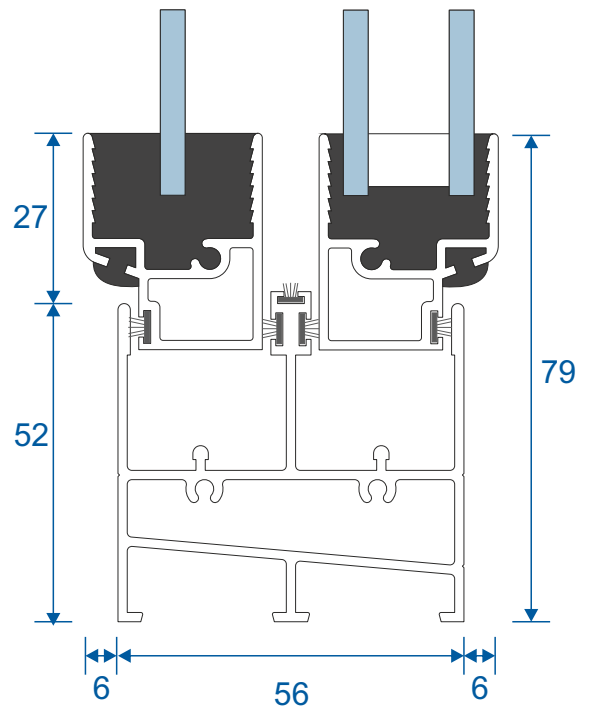

Outer Frame

HD103 - Bottom Outer Frame Track

HD97 - Outer Frame Sides (Jambs)

HD98 - Top Outer Frame Track

HD99 - Outer Frame (Top Frame Adapter)

Panel Parts

HD46 - Panel Top & Bottom Rail

HD47 - Panel Side Rails (Jamb)

HD45 - Panel Interlock

HD45Rev - Panel Reverse Interlock

HD102 - Odd Leg Extension

HDL1 - Meeting Stile Adapter

HDL2 - Meeting Stile Adapter

Top & Bottom Sections And 2 Pane Slider

Head

Base

2 Pane Slider - All Panels Moving

Prime Windows Side

Interior Room Side

3 Pane Sliders

3 Pane - Middle Fixed

3 Pane - All Moving

4 Pane Slider

All Moving