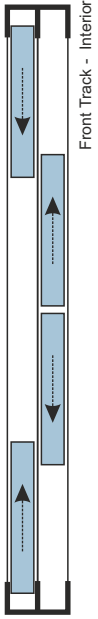

Horizontal Slider Secondary

Heavy Duty Section Guide

DURATION
WINDOWS

Contents

Parts

Outer Frame	3
Panel Parts	4

Sections

Top & Bottom Sections	5
2 Pane Slider	5
3 Pane Slider - Middle Fixed	6
3 Pane Slider - All Moving	6
4 Pane Slider - All Panes Moving	7

Outer Frame

HD103 - Bottom Outer Frame Track

HD97 - Outer Frame Sides (Jambs)

HD98 - Top Outer Frame Track

HD99 - Outer Frame (Top Frame Adapter)

Panel Parts

HD46 - Panel Top & Bottom Rail

HD47 - Panel Side Rails (Jamb)

HD45 - Panel Interlock

HD45Rev - Panel Reverse Interlock

HD102 - Odd Leg Extension

HDL1 - Meeting Stile Adapter

HDL2 - Meeting Stile Adapter

Top & Bottom Sections And 2 Pane Slider

Head

Base

2 Pane Slider - All Panels Moving

Prime Windows Side

Interior Room Side

3 Pane Sliders

3 Pane - Middle Fixed

3 Pane - All Moving

4 Pane Slider

All Moving