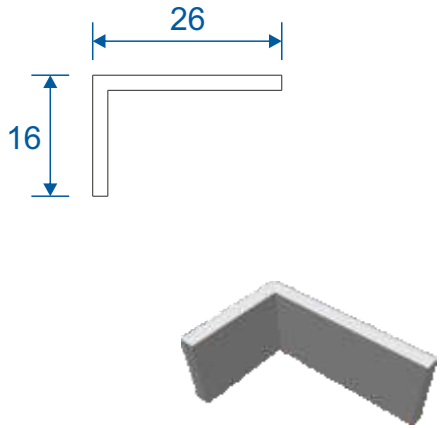

Outer Frame

HD103 - Bottom Outer Frame Track

HD97 - Outer Frame Sides (Jambs)

HD98 - Top Outer Frame Track

HD99 - Outer Frame (Top Frame Adapter)

Panel Parts

HD46 - Panel Top & Bottom Rail

HD47 - Panel Side Rails (Jamb)

HD45 - Panel Interlock

HD45Rev - Panel Reverse Interlock

HD102 - Odd Leg Extension

HDL1 - Meeting Stile Adapter

HDL2 - Meeting Stile Adapter

Top & Bottom Sections And 2 Pane Slider

Head

Base