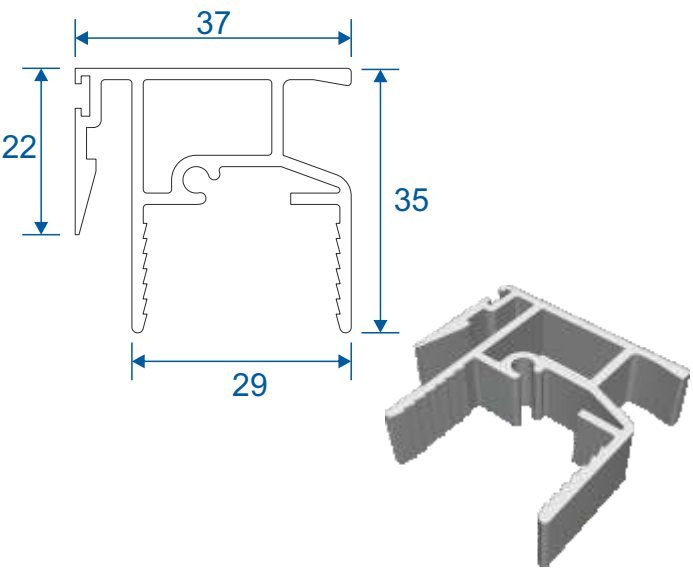

Horizontal Slider Secondary

Heavy Duty Section Guide

DURATION
WINDOWS

Contents

Parts

Outer Frame	3
Panel Parts	4

Sections

Top & Bottom Sections	5
2 Pane Slider	5
3 Pane Slider - Middle Fixed	6
3 Pane Slider - All Moving	6
4 Pane Slider - All Panes Moving	7

Outer Frame

HD103 - Bottom Outer Frame Track

HD97 - Outer Frame Sides (Jambs)

HD98 - Top Outer Frame Track

HD99 - Outer Frame (Top Frame Adapter)

Panel Parts

HD46 - Panel Top & Bottom Rail

HD47 - Panel Side Rails (Jamb)

HD45 - Panel Interlock

HD45Rev - Panel Reverse Interlock

HD102 - Odd Leg Extension

HDL1 - Meeting Stile Adapter

HDL2 - Meeting Stile Adapter

Top & Bottom Sections And 2 Pane Slider

Head

Base