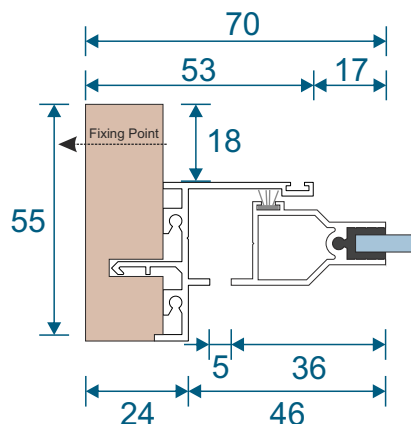

Single Side Hung Butt Hinged - Face Fix

Single Butt Hinged
Max Opening Angle: 150°±

Single Side Hung Butt Hinged - Reveal Fix

Single Butt Hinged
Max Opening Angle: 150°±

Frame Sections

Double Side Hung Butt Hinged - Face Fix

Double Butt Hinged
Max Opening Angle: 150°±

Double Side Hung Butt Hinged - Reveal Fix

Double Butt Hinged
Max Opening Angle: 150°±

Frame Sections

Single Side Hung Friction Hinged - Face Fix

Single Friction Hinged
Max Opening Angle: $65^{\circ} \pm$

Single Side Hung Friction Hinged - Reveal Fix

Single Friction Hinged
Max Opening Angle: $65^{\circ} \pm$

Frame Sections

Single Top Hung Friction Hinged - Face Fix

Single Friction Hinged
Max Opening Angle: $65^{\circ} \pm$

Single Top Hung Friction Hinged - Reveal Fix

Single Friction Hinged
Max Opening Angle: $65^{\circ} \pm$

Main Office & Factory

Units 4-5, t: 01268 681612 (20 lines)
Charfleets Road, f: 01268 510058
Canvey Island, e: sales@duration.co.uk
Essex. SS8 0PQ w: www.duration.co.uk