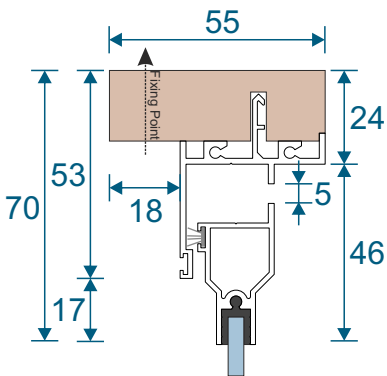

Hinged Units

Luxury Subframe Section Guide

DURATION
WINDOWS

Contents

Parts

All Parts	3
-----------	---

Sections

Single Side Hung - Butt Hinged	4
Double Side Hung - Butt Hinged	5
Single Side Hung - Friction Hinged	6
Single Top Hung - Friction Hinged	7

Single Side Hung Butt Hinged - Face Fix

Single Butt Hinged
Max Opening Angle: 150°±

Single Side Hung Butt Hinged - Reveal Fix

Single Butt Hinged
Max Opening Angle: 150°±

Frame Sections

Double Side Hung Butt Hinged - Face Fix

Double Butt Hinged
Max Opening Angle: 150°±

Double Side Hung Butt Hinged - Reveal Fix

Double Butt Hinged
Max Opening Angle: 150°±

Frame Sections

Single Side Hung Friction Hinged - Face Fix

Single Friction Hinged
Max Opening Angle: $65^{\circ} \pm$

Single Top Hung Friction Hinged - Reveal Fix

Single Friction Hinged
Max Opening Angle: $65^{\circ} \pm$

Main Office & Factory

Units 4-5, t: 01268 681612 (20 lines)
Charfleets Road, f: 01268 510058
Canvey Island, e: sales@duration.co.uk
Essex. SS8 0PQ w: www.duration.co.uk