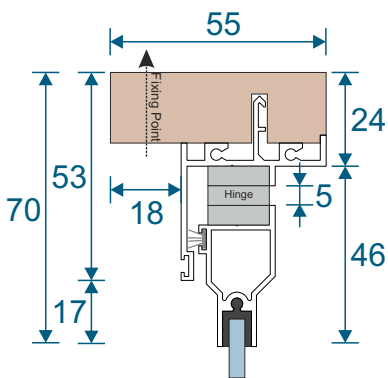

Single Side Hung Butt Hinged - Face Fix

Single Butt Hinged
Max Opening Angle: 150°±

Single Side Hung Butt Hinged - Reveal Fix

Single Butt Hinged
Max Opening Angle: 150°±

Frame Sections

Double Side Hung Butt Hinged - Face Fix

Double Butt Hinged
Max Opening Angle: 150°±

Double Side Hung Butt Hinged - Reveal Fix

Double Butt Hinged
Max Opening Angle: 150°±

Frame Sections

Single Side Hung Friction Hinged - Face Fix

Single Friction Hinged
Max Opening Angle: $65^{\circ} \pm$

Single Side Hung Friction Hinged - Reveal Fix

Single Friction Hinged
Max Opening Angle: $65^{\circ} \pm$

Frame Sections

Single Top Hung Friction Hinged - Face Fix

Single Friction Hinged
Max Opening Angle: $65^{\circ} \pm$

Single Top Hung Friction Hinged - Reveal Fix

Single Friction Hinged
Max Opening Angle: $65^{\circ} \pm$

Main Office & Factory

Units 4-5, t: 01268 681612 (20 lines)
Charfleets Road, f: 01268 510058
Canvey Island, e: sales@duration.co.uk
Essex. SS8 0PQ w: www.duration.co.uk