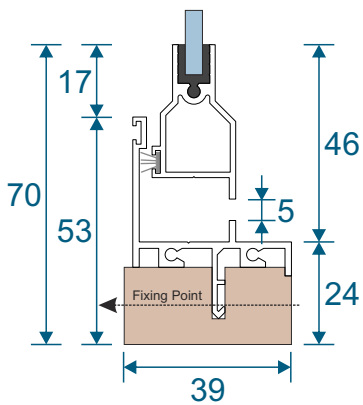

Single Side Hung Butt Hinged - Face Fix

Single Butt Hinged
Max Opening Angle: 150°±

Single Side Hung Butt Hinged - Reveal Fix

Single Butt Hinged
Max Opening Angle: 150°±

Frame Sections

Double Side Hung Butt Hinged - Face Fix

Double Butt Hinged
Max Opening Angle: 150°±

Double Side Hung Butt Hinged - Reveal Fix

Double Butt Hinged
Max Opening Angle: 150°±

Frame Sections

Single Side Hung Friction Hinged - Face Fix

Single Friction Hinged
Max Opening Angle: $65^{\circ} \pm$

Single Side Hung Friction Hinged - Reveal Fix

Single Friction Hinged
Max Opening Angle: $65^{\circ} \pm$

Frame Sections

Single Top Hung Friction Hinged - Face Fix

Single Friction Hinged
Max Opening Angle: $65^{\circ} \pm$

Single Top Hung Friction Hinged - Reveal Fix

Single Friction Hinged
Max Opening Angle: $65^{\circ} \pm$

Main Office & Factory

Units 4-5, t: 01268 681612 (20 lines)
Charfleets Road, f: 01268 510058
Canvey Island, e: sales@duration.co.uk
Essex. SS8 0PQ w: www.duration.co.uk