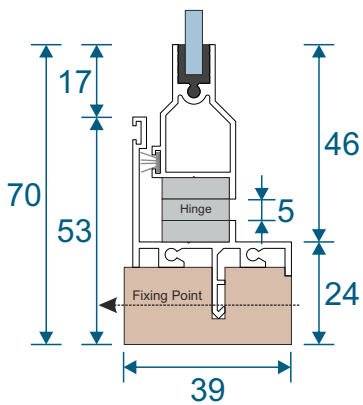

Single Side Hung Butt Hinged - Face Fix

Single Butt Hinged
Max Opening Angle: 150°±

Single Side Hung Butt Hinged - Reveal Fix

Single Butt Hinged
Max Opening Angle: 150°±

Frame Sections

Double Side Hung Butt Hinged - Face Fix

Double Butt Hinged
Max Opening Angle: 150°±

Double Side Hung Butt Hinged - Reveal Fix

Double Butt Hinged
Max Opening Angle: 150°±

Frame Sections

Single Side Hung Friction Hinged - Face Fix

Single Friction Hinged
Max Opening Angle: $65^{\circ} \pm$

Single Side Hung Friction Hinged - Reveal Fix

Single Friction Hinged
Max Opening Angle: $65^{\circ} \pm$

Frame Sections

Single Top Hung Friction Hinged - Face Fix

Single Friction Hinged
Max Opening Angle: $65^{\circ} \pm$

Single Top Hung Friction Hinged - Reveal Fix

Single Friction Hinged
Max Opening Angle: $65^{\circ} \pm$

Main Office & Factory

Units 4-5, t: 01268 681612 (20 lines)
Charfleets Road, f: 01268 510058
Canvey Island, e: sales@duration.co.uk
Essex. SS8 0PQ w: www.duration.co.uk