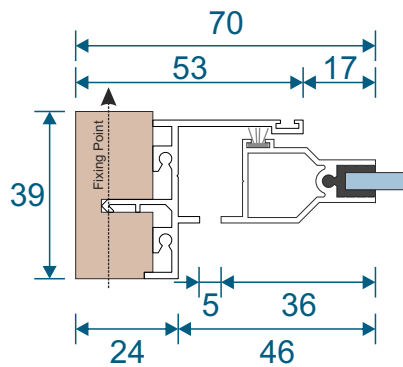

Single Side Hung Butt Hinged - Face Fix

Single Butt Hinged
Max Opening Angle: 150°±

Single Side Hung Butt Hinged - Reveal Fix

Single Butt Hinged
Max Opening Angle: 150°±

Frame Sections

Double Side Hung Butt Hinged - Face Fix

Double Butt Hinged
Max Opening Angle: 150°±

Double Side Hung Butt Hinged - Reveal Fix

Double Butt Hinged
Max Opening Angle: 150°±

Frame Sections

Single Side Hung Friction Hinged - Face Fix

Single Friction Hinged
Max Opening Angle: $65^{\circ} \pm$

Single Side Hung Friction Hinged - Reveal Fix

Single Friction Hinged
Max Opening Angle: $65^{\circ} \pm$

Frame Sections

Single Top Hung Friction Hinged - Face Fix

Single Friction Hinged
Max Opening Angle: $65^{\circ} \pm$

Single Top Hung Friction Hinged - Reveal Fix

Single Friction Hinged
Max Opening Angle: $65^{\circ} \pm$

Main Office & Factory

Units 4-5, t: 01268 681612 (20 lines)
Charfleets Road, f: 01268 510058
Canvey Island, e: sales@duration.co.uk
Essex. SS8 0PQ w: www.duration.co.uk