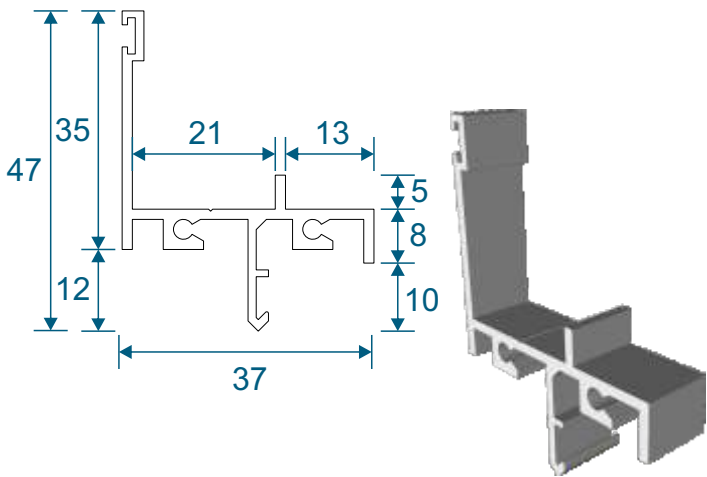

Parts

SG70 - Frame For Luxury Sub