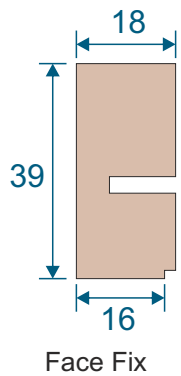

Parts

SG70 - Frame For Luxury Sub

SG69 - Hinged Sash

SG L1 - Meeting Stile

SF1

SF3

SF4