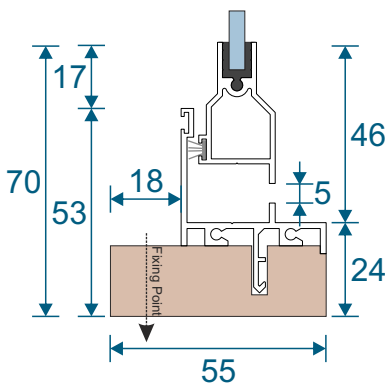

Single Side Hung Butt Hinged - Face Fix

Single Butt Hinged
Max Opening Angle: 150°±

Single Side Hung Butt Hinged - Reveal Fix

Single Butt Hinged
Max Opening Angle: 150°±

Frame Sections

Double Side Hung Butt Hinged - Face Fix

Double Butt Hinged
Max Opening Angle: 150°±

Double Side Hung Butt Hinged - Reveal Fix

Double Butt Hinged
Max Opening Angle: 150°±

Frame Sections

Single Side Hung Friction Hinged - Face Fix

Single Friction Hinged
Max Opening Angle: $65^{\circ} \pm$

Single Side Hung Friction Hinged - Reveal Fix

Single Friction Hinged
Max Opening Angle: $65^{\circ} \pm$

Frame Sections

Single Top Hung Friction Hinged - Face Fix

Single Friction Hinged
Max Opening Angle: $65^{\circ} \pm$

Single Top Hung Friction Hinged - Reveal Fix

Single Friction Hinged
Max Opening Angle: $65^{\circ} \pm$

Main Office & Factory

Units 4-5, t: 01268 681612 (20 lines)
Charfleets Road, f: 01268 510058
Canvey Island, e: sales@duration.co.uk
Essex. SS8 0PQ w: www.duration.co.uk