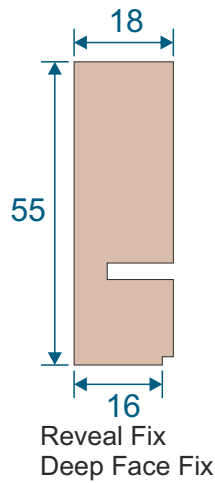

Parts

SG70 - Frame For Luxury Sub

SG69 - Hinged Sash

SG L1 - Meeting Stile

SF1

SF3

SF4