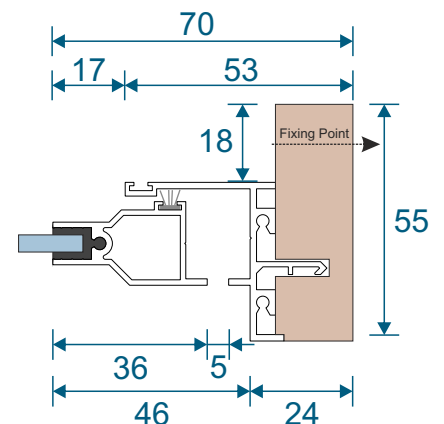

Single Side Hung Butt Hinged - Face Fix

Single Butt Hinged
Max Opening Angle: 150°±

Single Side Hung Butt Hinged - Reveal Fix

Single Butt Hinged
Max Opening Angle: 150°±

Frame Sections

Double Side Hung Butt Hinged - Face Fix

Double Butt Hinged
Max Opening Angle: 150°±

Double Side Hung Butt Hinged - Reveal Fix

Double Butt Hinged
Max Opening Angle: 150°±

Frame Sections

Single Side Hung Friction Hinged - Face Fix

Single Friction Hinged
Max Opening Angle: $65^{\circ} \pm$

Single Side Hung Friction Hinged - Reveal Fix

Single Friction Hinged
Max Opening Angle: $65^{\circ} \pm$

Frame Sections

Single Top Hung Friction Hinged - Face Fix

Single Friction Hinged
Max Opening Angle: $65^{\circ} \pm$

Single Top Hung Friction Hinged - Reveal Fix

Single Friction Hinged
Max Opening Angle: $65^{\circ} \pm$

Main Office & Factory

Units 4-5, t: 01268 681612 (20 lines)
Charfleets Road, f: 01268 510058
Canvey Island, e: sales@duration.co.uk
Essex. SS8 0PQ w: www.duration.co.uk