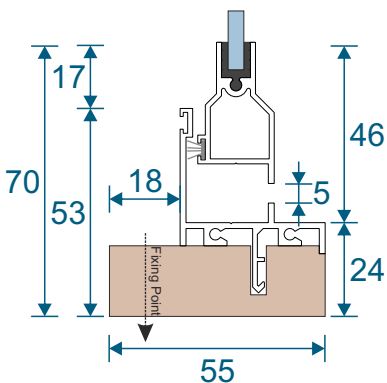

Single Side Hung Butt Hinged - Face Fix

Single Butt Hinged
Max Opening Angle: 150°±

Single Side Hung Butt Hinged - Reveal Fix

Single Butt Hinged
Max Opening Angle: 150°±

Frame Sections

Double Side Hung Butt Hinged - Face Fix

Double Butt Hinged
Max Opening Angle: 150°±

Double Side Hung Butt Hinged - Reveal Fix

Double Butt Hinged
Max Opening Angle: 150°±

Frame Sections

Single Side Hung Friction Hinged - Face Fix

Single Friction Hinged
Max Opening Angle: $65^{\circ} \pm$

Single Side Hung Friction Hinged - Reveal Fix

Single Friction Hinged
Max Opening Angle: $65^{\circ} \pm$

Frame Sections

Single Top Hung Friction Hinged - Face Fix

Single Friction Hinged
Max Opening Angle: $65^{\circ} \pm$

Single Top Hung Friction Hinged - Reveal Fix

Single Friction Hinged
Max Opening Angle: $65^{\circ} \pm$

Main Office & Factory

Units 4-5, t: 01268 681612 (20 lines)
Charfleets Road, f: 01268 510058
Canvey Island, e: sales@duration.co.uk
Essex. SS8 0PQ w: www.duration.co.uk