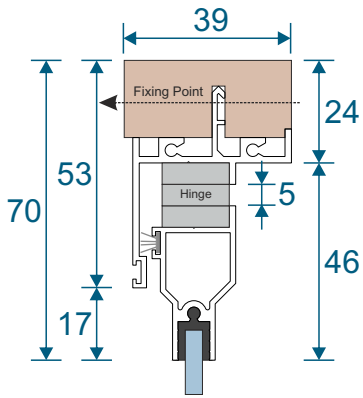

Single Side Hung Butt Hinged - Face Fix

Single Butt Hinged
Max Opening Angle: 150°±

Single Side Hung Butt Hinged - Reveal Fix

Single Butt Hinged
Max Opening Angle: 150°±

Frame Sections

Double Side Hung Butt Hinged - Face Fix

Double Butt Hinged
Max Opening Angle: 150°±

Double Side Hung Butt Hinged - Reveal Fix

Double Butt Hinged
Max Opening Angle: 150°±

Frame Sections

Single Side Hung Friction Hinged - Face Fix

Single Friction Hinged
Max Opening Angle: $65^{\circ} \pm$

Single Side Hung Friction Hinged - Reveal Fix

Single Friction Hinged
Max Opening Angle: $65^{\circ} \pm$

Frame Sections

Single Top Hung Friction Hinged - Face Fix

Single Friction Hinged
Max Opening Angle: $65^{\circ} \pm$

Single Top Hung Friction Hinged - Reveal Fix

Single Friction Hinged
Max Opening Angle: $65^{\circ} \pm$

Main Office & Factory

Units 4-5, t: 01268 681612 (20 lines)
Charfleets Road, f: 01268 510058
Canvey Island, e: sales@duration.co.uk
Essex. SS8 0PQ w: www.duration.co.uk