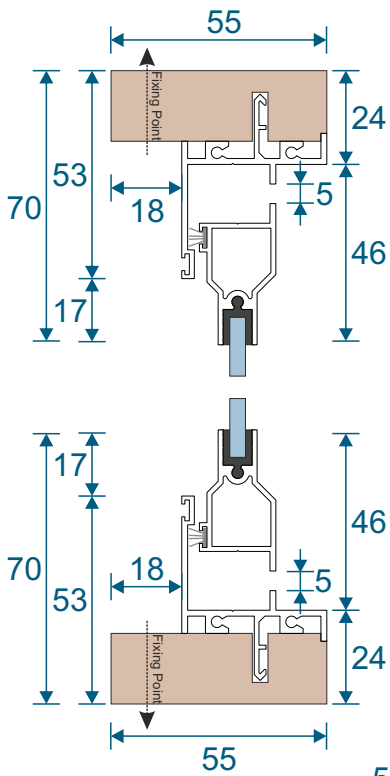

Single Side Hung Butt Hinged - Face Fix

Single Butt Hinged
Max Opening Angle: 150°±

Single Side Hung Butt Hinged - Reveal Fix

Single Butt Hinged
Max Opening Angle: 150°±

Frame Sections

Double Side Hung Butt Hinged - Face Fix

Double Butt Hinged
Max Opening Angle: 150°±

Double Side Hung Butt Hinged - Reveal Fix

Double Butt Hinged
Max Opening Angle: 150°±

Frame Sections

Single Side Hung Friction Hinged - Face Fix

Single Friction Hinged
Max Opening Angle: $65^{\circ} \pm$

Single Side Hung Friction Hinged - Reveal Fix

Single Friction Hinged
Max Opening Angle: $65^{\circ} \pm$

Frame Sections

Single Top Hung Friction Hinged - Face Fix

Single Friction Hinged
Max Opening Angle: $65^{\circ} \pm$

Single Top Hung Friction Hinged - Reveal Fix

Single Friction Hinged
Max Opening Angle: $65^{\circ} \pm$

Main Office & Factory

Units 4-5, t: 01268 681612 (20 lines)
Charfleets Road, f: 01268 510058
Canvey Island, e: sales@duration.co.uk
Essex. SS8 0PQ w: www.duration.co.uk