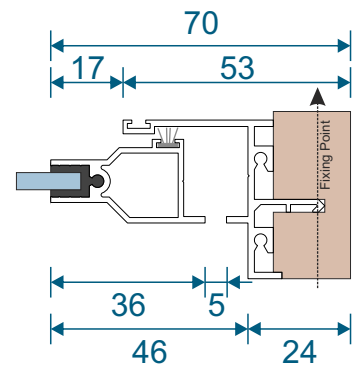

Single Side Hung Butt Hinged - Face Fix

Single Butt Hinged
Max Opening Angle: 150°±

Single Side Hung Butt Hinged - Reveal Fix

Single Butt Hinged
Max Opening Angle: 150°±

Frame Sections

Double Side Hung Butt Hinged - Face Fix

Double Butt Hinged
Max Opening Angle: 150°±

Double Side Hung Butt Hinged - Reveal Fix

Double Butt Hinged
Max Opening Angle: 150°±

Frame Sections

Single Side Hung Friction Hinged - Face Fix

Single Friction Hinged
Max Opening Angle: $65^{\circ} \pm$

Single Side Hung Friction Hinged - Reveal Fix

Single Friction Hinged
Max Opening Angle: $65^{\circ} \pm$

Frame Sections

Single Top Hung Friction Hinged - Face Fix

Single Friction Hinged
Max Opening Angle: $65^{\circ} \pm$

Single Top Hung Friction Hinged - Reveal Fix

Single Friction Hinged
Max Opening Angle: $65^{\circ} \pm$

Main Office & Factory

Units 4-5, t: 01268 681612 (20 lines)
Charfleets Road, f: 01268 510058
Canvey Island, e: sales@duration.co.uk
Essex. SS8 0PQ w: www.duration.co.uk