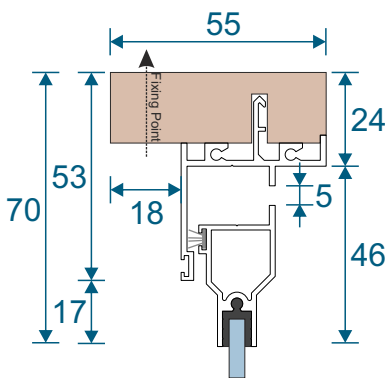

Single Side Hung Butt Hinged - Face Fix

Single Butt Hinged
Max Opening Angle: 150°±

Single Side Hung Butt Hinged - Reveal Fix

Single Butt Hinged
Max Opening Angle: 150°±

Frame Sections

Double Side Hung Butt Hinged - Face Fix

Double Butt Hinged
Max Opening Angle: 150°±

Double Side Hung Butt Hinged - Reveal Fix

Double Butt Hinged
Max Opening Angle: 150°±

Frame Sections

Single Side Hung Friction Hinged - Face Fix

Single Friction Hinged
Max Opening Angle: $65^{\circ} \pm$

Single Side Hung Friction Hinged - Reveal Fix

Single Friction Hinged
Max Opening Angle: $65^{\circ} \pm$

Frame Sections

Single Top Hung Friction Hinged - Face Fix

Single Friction Hinged
Max Opening Angle: $65^{\circ} \pm$

Single Top Hung Friction Hinged - Reveal Fix

Single Friction Hinged
Max Opening Angle: $65^{\circ} \pm$

Main Office & Factory

Units 4-5, t: 01268 681612 (20 lines)
Charfleets Road, f: 01268 510058
Canvey Island, e: sales@duration.co.uk
Essex. SS8 0PQ w: www.duration.co.uk