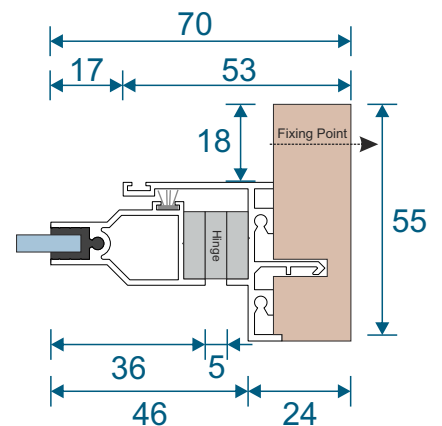

Single Side Hung Butt Hinged - Face Fix

Single Butt Hinged
Max Opening Angle: 150°±

Single Side Hung Butt Hinged - Reveal Fix

Single Butt Hinged
Max Opening Angle: 150°±

Frame Sections

Double Side Hung Butt Hinged - Face Fix

Double Butt Hinged
Max Opening Angle: 150°±

Double Side Hung Butt Hinged - Reveal Fix

Double Butt Hinged
Max Opening Angle: 150°±

Frame Sections

Single Side Hung Friction Hinged - Face Fix

Single Friction Hinged
Max Opening Angle: $65^{\circ} \pm$

Single Side Hung Friction Hinged - Reveal Fix

Single Friction Hinged
Max Opening Angle: $65^{\circ} \pm$

Frame Sections

Single Top Hung Friction Hinged - Face Fix

Single Friction Hinged
Max Opening Angle: $65^{\circ} \pm$

Single Top Hung Friction Hinged - Reveal Fix

Single Friction Hinged
Max Opening Angle: $65^{\circ} \pm$

Main Office & Factory

Units 4-5, t: 01268 681612 (20 lines)
Charfleets Road, f: 01268 510058
Canvey Island, e: sales@duration.co.uk
Essex. SS8 0PQ w: www.duration.co.uk