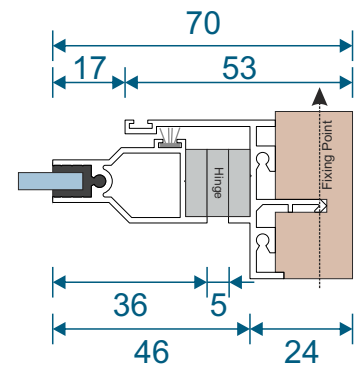

Single Side Hung Butt Hinged - Face Fix

Single Butt Hinged
Max Opening Angle: 150°±

Single Side Hung Butt Hinged - Reveal Fix

Single Butt Hinged
Max Opening Angle: 150°±

Frame Sections

Double Side Hung Butt Hinged - Face Fix

Double Butt Hinged
Max Opening Angle: 150°±

Double Side Hung Butt Hinged - Reveal Fix

Double Butt Hinged
Max Opening Angle: 150°±

Frame Sections

Single Side Hung Friction Hinged - Face Fix

Single Friction Hinged
Max Opening Angle: $65^{\circ} \pm$

Single Side Hung Friction Hinged - Reveal Fix

Single Friction Hinged
Max Opening Angle: $65^{\circ} \pm$

Frame Sections

Single Top Hung Friction Hinged - Face Fix

Single Friction Hinged
Max Opening Angle: $65^{\circ} \pm$

Single Top Hung Friction Hinged - Reveal Fix

Single Friction Hinged
Max Opening Angle: $65^{\circ} \pm$

Main Office & Factory

Units 4-5, t: 01268 681612 (20 lines)
Charfleets Road, f: 01268 510058
Canvey Island, e: sales@duration.co.uk
Essex. SS8 0PQ w: www.duration.co.uk