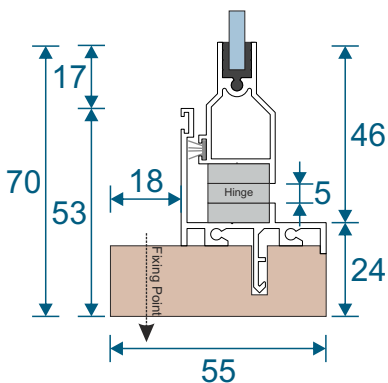

Single Side Hung Butt Hinged - Face Fix

Single Butt Hinged
Max Opening Angle: 150°±

Single Side Hung Butt Hinged - Reveal Fix

Single Butt Hinged
Max Opening Angle: 150°±

Frame Sections

Double Side Hung Butt Hinged - Face Fix

Double Butt Hinged
Max Opening Angle: 150°±

Double Side Hung Butt Hinged - Reveal Fix

Double Butt Hinged
Max Opening Angle: 150°±

Frame Sections

Single Side Hung Friction Hinged - Face Fix

Single Friction Hinged
Max Opening Angle: $65^{\circ} \pm$

Single Side Hung Friction Hinged - Reveal Fix

Single Friction Hinged
Max Opening Angle: $65^{\circ} \pm$

Frame Sections

Single Top Hung Friction Hinged - Face Fix

Single Friction Hinged
Max Opening Angle: $65^{\circ} \pm$

Single Top Hung Friction Hinged - Reveal Fix

Single Friction Hinged
Max Opening Angle: $65^{\circ} \pm$

Main Office & Factory

Units 4-5, t: 01268 681612 (20 lines)
Charfleets Road, f: 01268 510058
Canvey Island, e: sales@duration.co.uk
Essex. SS8 0PQ w: www.duration.co.uk