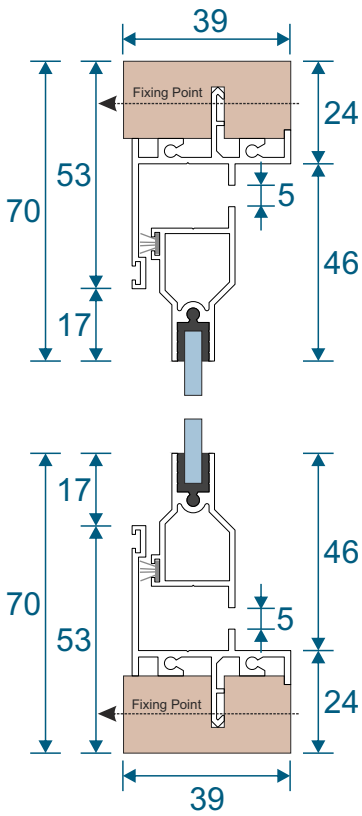

Single Side Hung Butt Hinged - Face Fix

Single Butt Hinged
Max Opening Angle: 150°±

Single Side Hung Butt Hinged - Reveal Fix

Single Butt Hinged
Max Opening Angle: 150°±

Frame Sections

Double Side Hung Butt Hinged - Face Fix

Double Butt Hinged
Max Opening Angle: 150°±

Double Side Hung Butt Hinged - Reveal Fix

Double Butt Hinged
Max Opening Angle: 150°±

Frame Sections

Single Side Hung Friction Hinged - Face Fix

Single Friction Hinged
Max Opening Angle: $65^{\circ} \pm$

Single Side Hung Friction Hinged - Reveal Fix

Single Friction Hinged
Max Opening Angle: $65^{\circ} \pm$

Frame Sections

Single Top Hung Friction Hinged - Face Fix

Single Friction Hinged
Max Opening Angle: $65^{\circ} \pm$

Single Top Hung Friction Hinged - Reveal Fix

Single Friction Hinged
Max Opening Angle: $65^{\circ} \pm$

Main Office & Factory

Units 4-5, t: 01268 681612 (20 lines)
Charfleets Road, f: 01268 510058
Canvey Island, e: sales@duration.co.uk
Essex. SS8 0PQ w: www.duration.co.uk