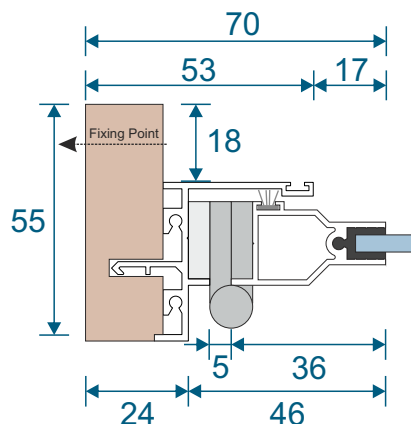

Single Side Hung Butt Hinged - Face Fix

Single Butt Hinged
Max Opening Angle: 150°±

Single Side Hung Butt Hinged - Reveal Fix

Single Butt Hinged
Max Opening Angle: 150°±

Frame Sections

Double Side Hung Butt Hinged - Face Fix

Double Butt Hinged
Max Opening Angle: 150°±

Double Side Hung Butt Hinged - Reveal Fix

Double Butt Hinged
Max Opening Angle: 150°±

Frame Sections

Single Side Hung Friction Hinged - Face Fix

Single Friction Hinged
Max Opening Angle: $65^{\circ} \pm$

Single Side Hung Friction Hinged - Reveal Fix

Single Friction Hinged
Max Opening Angle: $65^{\circ} \pm$

Frame Sections

Single Top Hung Friction Hinged - Face Fix

Single Friction Hinged
Max Opening Angle: $65^{\circ} \pm$

Single Top Hung Friction Hinged - Reveal Fix

Single Friction Hinged
Max Opening Angle: $65^{\circ} \pm$

Main Office & Factory

Units 4-5, t: 01268 681612 (20 lines)
Charfleets Road, f: 01268 510058
Canvey Island, e: sales@duration.co.uk
Essex. SS8 0PQ w: www.duration.co.uk