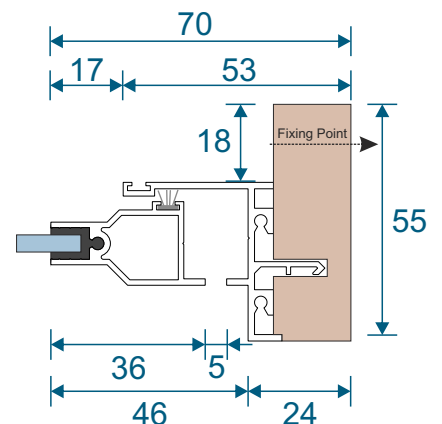

Single Side Hung Butt Hinged - Face Fix

Single Butt Hinged
Max Opening Angle: 150°±

Single Side Hung Butt Hinged - Reveal Fix

Single Butt Hinged
Max Opening Angle: 150°±

Frame Sections

Double Side Hung Butt Hinged - Face Fix

Double Butt Hinged
Max Opening Angle: 150°±

Double Side Hung Butt Hinged - Reveal Fix

Double Butt Hinged
Max Opening Angle: 150°±

Frame Sections

Single Side Hung Friction Hinged - Face Fix

Single Friction Hinged
Max Opening Angle: $65^{\circ} \pm$

Single Side Hung Friction Hinged - Reveal Fix

Single Friction Hinged
Max Opening Angle: $65^{\circ} \pm$

Frame Sections

Single Top Hung Friction Hinged - Face Fix

Single Friction Hinged
Max Opening Angle: $65^{\circ} \pm$

Single Top Hung Friction Hinged - Reveal Fix

Single Friction Hinged
Max Opening Angle: $65^{\circ} \pm$

Main Office & Factory

Units 4-5, t: 01268 681612 (20 lines)
Charfleets Road, f: 01268 510058
Canvey Island, e: sales@duration.co.uk
Essex. SS8 0PQ w: www.duration.co.uk