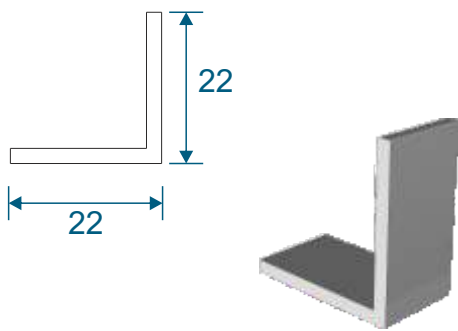

Hinged Units

Luxury Subframe Section Guide

DURATION
WINDOWS

Contents

Parts

All Parts	3
-----------	---

Sections

Single Side Hung - Butt Hinged	4
Double Side Hung - Butt Hinged	5
Single Side Hung - Friction Hinged	6
Single Top Hung - Friction Hinged	7

Parts

SG70 - Frame For Luxury Sub

SG69 - Hinged Sash

SG L1 - Meeting Stile

SF1

SF3

SF4

Frame Sections

Single Side Hung Butt Hinged - Face Fix

Single Butt Hinged
Max Opening Angle: 150°±

Single Side Hung Butt Hinged - Reveal Fix

Single Butt Hinged
Max Opening Angle: 150°±

Frame Sections

Double Side Hung Butt Hinged - Face Fix

Double Butt Hinged
Max Opening Angle: 150°±

Double Side Hung Butt Hinged - Reveal Fix

Double Butt Hinged
Max Opening Angle: 150°±

Frame Sections

Single Side Hung Friction Hinged - Face Fix

Single Friction Hinged
Max Opening Angle: $65^{\circ} \pm$