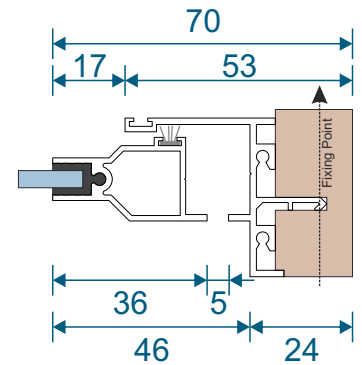

Parts

SG70 - Frame For Luxury Sub

SG69 - Hinged Sash

SG L1 - Meeting Stile

SF1

SF3

SF4

Frame Sections

Single Side Hung Butt Hinged - Face Fix

Single Butt Hinged
Max Opening Angle: 150°±

Single Side Hung Butt Hinged - Reveal Fix

Single Butt Hinged
Max Opening Angle: 150°±

Frame Sections

Double Side Hung Butt Hinged - Face Fix

Double Butt Hinged
Max Opening Angle: 150°±

Double Side Hung Butt Hinged - Reveal Fix

Double Butt Hinged
Max Opening Angle: 150°±

Frame Sections

Single Side Hung Friction Hinged - Face Fix

Single Friction Hinged
Max Opening Angle: $65^{\circ} \pm$

Single Top Hung Friction Hinged - Reveal Fix

Single Friction Hinged
Max Opening Angle: $65^{\circ} \pm$

Main Office & Factory

Units 4-5, t: 01268 681612 (20 lines)
Charfleets Road, f: 01268 510058
Canvey Island, e: sales@duration.co.uk
Essex. SS8 0PQ w: www.duration.co.uk