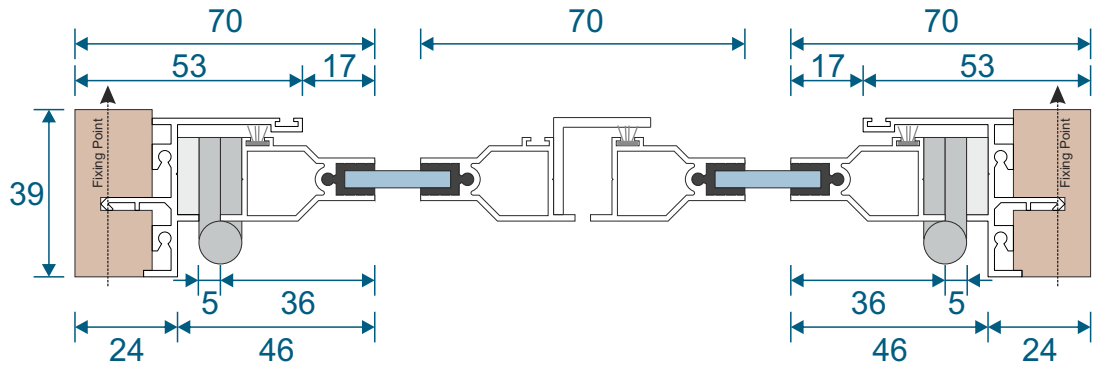

Single Side Hung Butt Hinged - Face Fix

Single Butt Hinged
Max Opening Angle: 150°±

Single Side Hung Butt Hinged - Reveal Fix

Single Butt Hinged
Max Opening Angle: 150°±

Frame Sections

Double Side Hung Butt Hinged - Face Fix

Double Butt Hinged
Max Opening Angle: 150°±

Double Side Hung Butt Hinged - Reveal Fix

Double Butt Hinged
Max Opening Angle: 150°±

Frame Sections

Single Side Hung Friction Hinged - Face Fix

Single Friction Hinged
Max Opening Angle: $65^{\circ} \pm$

Single Side Hung Friction Hinged - Reveal Fix

Single Friction Hinged
Max Opening Angle: $65^{\circ} \pm$

Frame Sections

Single Top Hung Friction Hinged - Face Fix

Single Friction Hinged
Max Opening Angle: $65^{\circ} \pm$

Single Top Hung Friction Hinged - Reveal Fix

Single Friction Hinged
Max Opening Angle: $65^{\circ} \pm$

Main Office & Factory

Units 4-5, t: 01268 681612 (20 lines)
Charfleets Road, f: 01268 510058
Canvey Island, e: sales@duration.co.uk
Essex. SS8 0PQ w: www.duration.co.uk