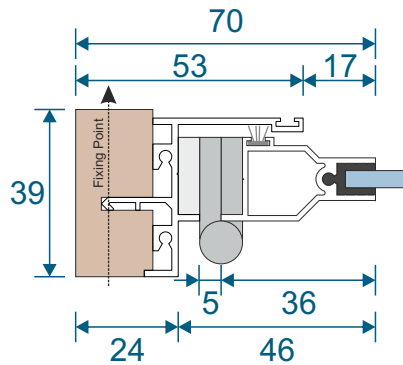

Parts

SG70 - Frame For Luxury Sub

SG69 - Hinged Sash

SG L1 - Meeting Stile

SF1

SF3

SF4

Frame Sections

Single Side Hung Butt Hinged - Face Fix

Single Butt Hinged
Max Opening Angle: 150°±

Single Side Hung Butt Hinged - Reveal Fix

Single Butt Hinged
Max Opening Angle: 150°±

Frame Sections

Double Side Hung Butt Hinged - Face Fix

Double Butt Hinged
Max Opening Angle: 150°±

Double Side Hung Butt Hinged - Reveal Fix

Double Butt Hinged
Max Opening Angle: 150°±

Frame Sections

Single Side Hung Friction Hinged - Face Fix

Single Friction Hinged
Max Opening Angle: $65^{\circ} \pm$

Single Top Hung Friction Hinged - Reveal Fix

Single Friction Hinged
Max Opening Angle: $65^{\circ} \pm$

Main Office & Factory

Units 4-5, t: 01268 681612 (20 lines)
Charfleets Road, f: 01268 510058
Canvey Island, e: sales@duration.co.uk
Essex. SS8 0PQ w: www.duration.co.uk