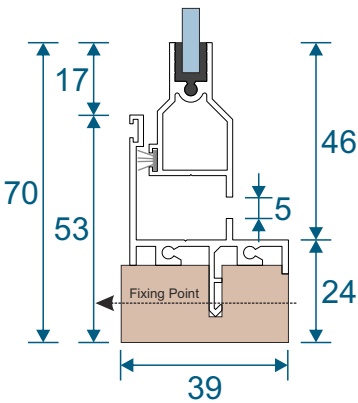

Single Side Hung Butt Hinged - Face Fix

Single Butt Hinged
Max Opening Angle: 150°±

Single Side Hung Butt Hinged - Reveal Fix

Single Butt Hinged
Max Opening Angle: 150°±

Frame Sections

Double Side Hung Butt Hinged - Face Fix

Double Butt Hinged
Max Opening Angle: 150°±

Double Side Hung Butt Hinged - Reveal Fix

Double Butt Hinged
Max Opening Angle: 150°±

Frame Sections

Single Side Hung Friction Hinged - Face Fix

Single Friction Hinged
Max Opening Angle: $65^{\circ} \pm$

Single Side Hung Friction Hinged - Reveal Fix

Single Friction Hinged
Max Opening Angle: $65^{\circ} \pm$

Frame Sections

Single Top Hung Friction Hinged - Face Fix

Single Friction Hinged
Max Opening Angle: $65^{\circ} \pm$

Single Top Hung Friction Hinged - Reveal Fix

Single Friction Hinged
Max Opening Angle: $65^{\circ} \pm$

Main Office & Factory

Units 4-5, t: 01268 681612 (20 lines)
Charfleets Road, f: 01268 510058
Canvey Island, e: sales@duration.co.uk
Essex. SS8 0PQ w: www.duration.co.uk