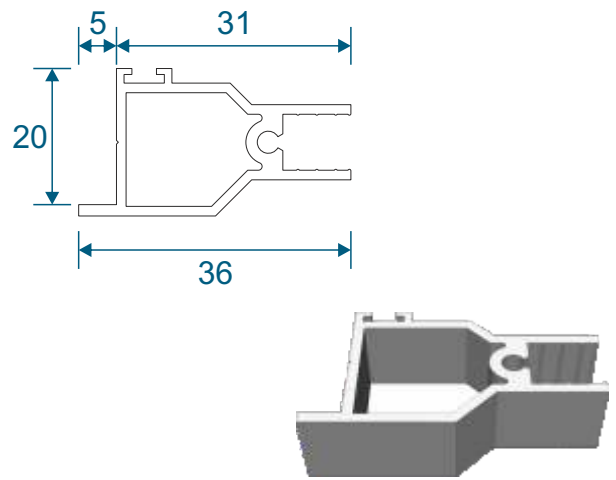

SG69 - Hinged Sash