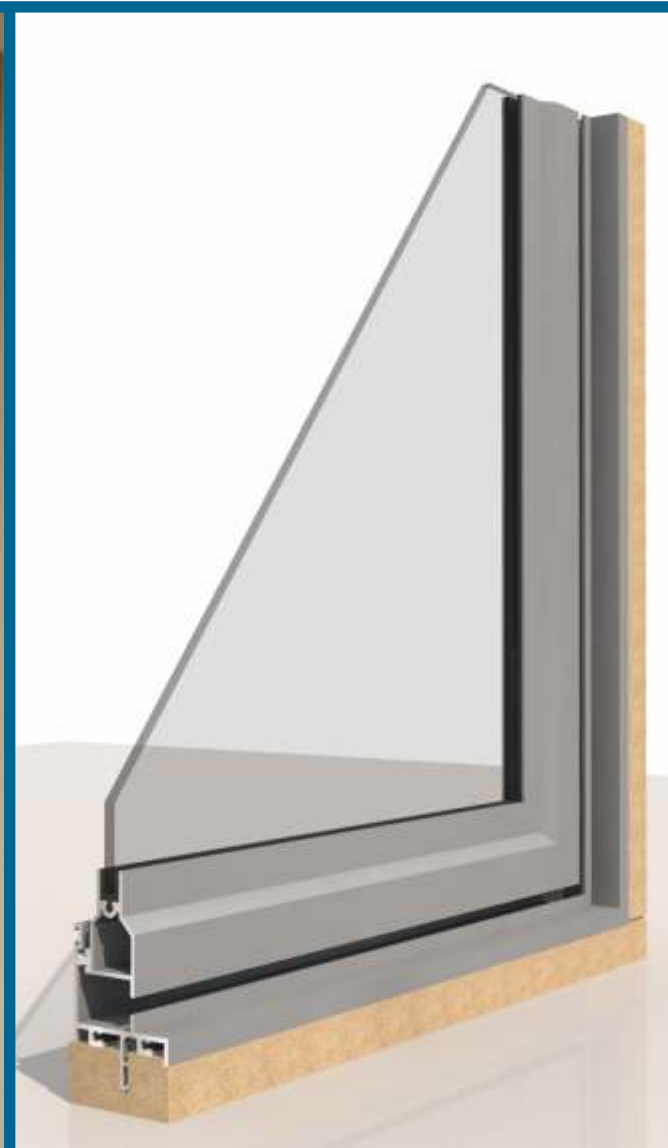

Hinged Units

Luxury Subframe Section Guide

DURATION
WINDOWS

Contents

Parts

All Parts	3
-----------	---

Sections

Single Side Hung - Butt Hinged	4
Double Side Hung - Butt Hinged	5
Single Side Hung - Friction Hinged	6
Single Top Hung - Friction Hinged	7

Single Side Hung Butt Hinged - Face Fix

Single Butt Hinged
Max Opening Angle: 150°±

Single Side Hung Butt Hinged - Reveal Fix

Single Butt Hinged
Max Opening Angle: 150°±

Frame Sections

Double Side Hung Butt Hinged - Face Fix

Double Butt Hinged
Max Opening Angle: 150°±

Double Side Hung Butt Hinged - Reveal Fix

Double Butt Hinged
Max Opening Angle: 150°±

Frame Sections

Single Side Hung Friction Hinged - Face Fix

Single Friction Hinged
Max Opening Angle: $65^{\circ} \pm$

Single Side Hung Friction Hinged - Reveal Fix

Single Friction Hinged
Max Opening Angle: $65^{\circ} \pm$

Frame Sections

Single Top Hung Friction Hinged - Face Fix

Single Friction Hinged
Max Opening Angle: $65^{\circ} \pm$