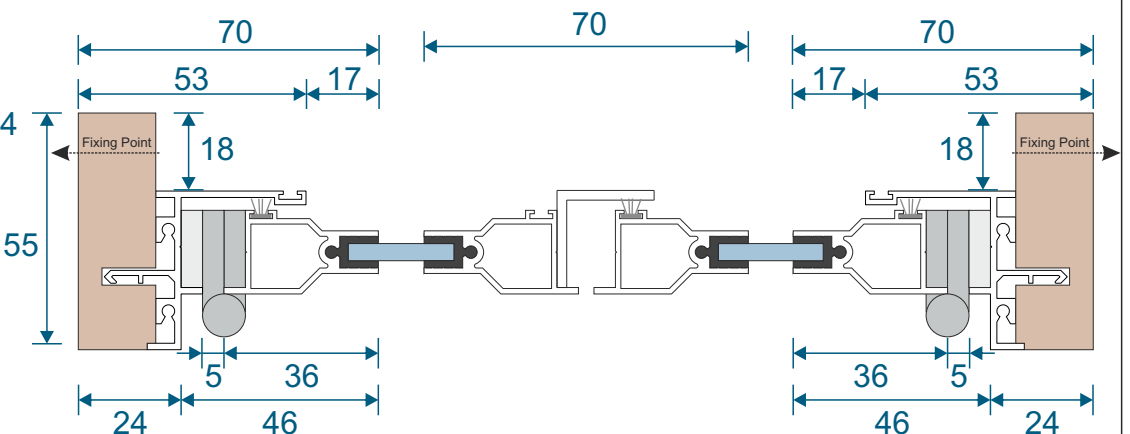

Single Side Hung Butt Hinged - Face Fix

Single Butt Hinged
Max Opening Angle: 150°±

Single Side Hung Butt Hinged - Reveal Fix

Single Butt Hinged
Max Opening Angle: 150°±

Frame Sections

Double Side Hung Butt Hinged - Face Fix

Double Butt Hinged
Max Opening Angle: 150°±

Double Side Hung Butt Hinged - Reveal Fix

Double Butt Hinged
Max Opening Angle: 150°±

Frame Sections

Single Side Hung Friction Hinged - Face Fix

Single Friction Hinged
Max Opening Angle: $65^{\circ} \pm$

Single Side Hung Friction Hinged - Reveal Fix

Single Friction Hinged
Max Opening Angle: $65^{\circ} \pm$

Frame Sections

Single Top Hung Friction Hinged - Face Fix

Single Friction Hinged
Max Opening Angle: $65^{\circ} \pm$

Single Top Hung Friction Hinged - Reveal Fix

Single Friction Hinged
Max Opening Angle: $65^{\circ} \pm$

Main Office & Factory

Units 4-5, t: 01268 681612 (20 lines)
Charfleets Road, f: 01268 510058
Canvey Island, e: sales@duration.co.uk
Essex. SS8 0PQ w: www.duration.co.uk