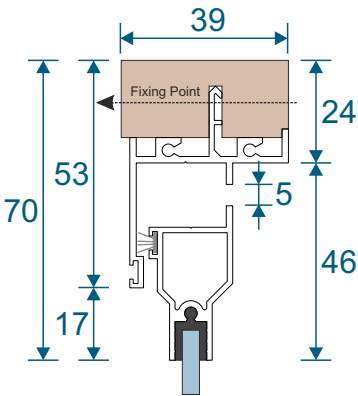

Single Side Hung Butt Hinged - Face Fix

Single Butt Hinged
Max Opening Angle: 150°±

Single Side Hung Butt Hinged - Reveal Fix

Single Butt Hinged
Max Opening Angle: 150°±

Frame Sections

Double Side Hung Butt Hinged - Face Fix

Double Butt Hinged
Max Opening Angle: 150°±

Double Side Hung Butt Hinged - Reveal Fix

Double Butt Hinged
Max Opening Angle: 150°±

Frame Sections

Single Side Hung Friction Hinged - Face Fix

Single Friction Hinged
Max Opening Angle: $65^{\circ} \pm$

Single Side Hung Friction Hinged - Reveal Fix

Single Friction Hinged
Max Opening Angle: $65^{\circ} \pm$

Frame Sections

Single Top Hung Friction Hinged - Face Fix

Single Friction Hinged
Max Opening Angle: $65^{\circ} \pm$

Single Top Hung Friction Hinged - Reveal Fix

Single Friction Hinged
Max Opening Angle: $65^{\circ} \pm$

Main Office & Factory

Units 4-5, t: 01268 681612 (20 lines)
Charfleets Road, f: 01268 510058
Canvey Island, e: sales@duration.co.uk
Essex. SS8 0PQ w: www.duration.co.uk