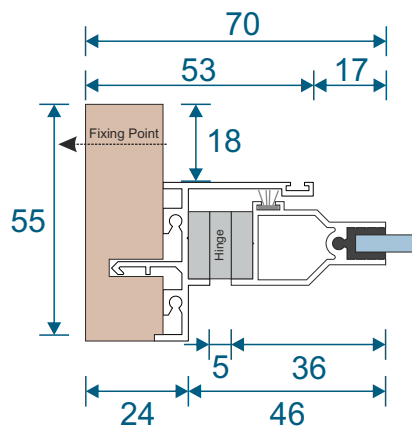

Single Side Hung Butt Hinged - Face Fix

Single Butt Hinged
Max Opening Angle: 150°±

Single Side Hung Butt Hinged - Reveal Fix

Single Butt Hinged
Max Opening Angle: 150°±

Frame Sections

Double Side Hung Butt Hinged - Face Fix

Double Butt Hinged
Max Opening Angle: 150°±

Double Side Hung Butt Hinged - Reveal Fix

Double Butt Hinged
Max Opening Angle: 150°±

Frame Sections

Single Side Hung Friction Hinged - Face Fix

Single Friction Hinged
Max Opening Angle: $65^{\circ} \pm$

Single Side Hung Friction Hinged - Reveal Fix

Single Friction Hinged
Max Opening Angle: $65^{\circ} \pm$

Frame Sections

Single Top Hung Friction Hinged - Face Fix

Single Friction Hinged
Max Opening Angle: $65^{\circ} \pm$

Single Top Hung Friction Hinged - Reveal Fix

Single Friction Hinged
Max Opening Angle: $65^{\circ} \pm$

Main Office & Factory

Units 4-5, t: 01268 681612 (20 lines)
Charfleets Road, f: 01268 510058
Canvey Island, e: sales@duration.co.uk
Essex. SS8 0PQ w: www.duration.co.uk