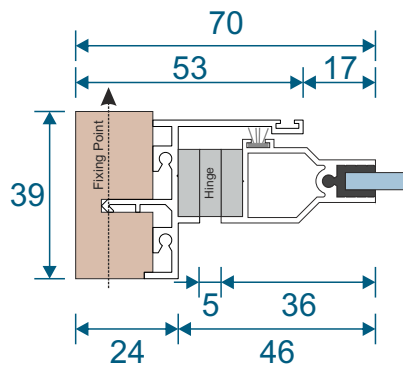

Single Side Hung Butt Hinged - Face Fix

Single Butt Hinged
Max Opening Angle: 150°±

Single Side Hung Butt Hinged - Reveal Fix

Single Butt Hinged
Max Opening Angle: 150°±

Frame Sections

Double Side Hung Butt Hinged - Face Fix

Double Butt Hinged
Max Opening Angle: 150°±

Double Side Hung Butt Hinged - Reveal Fix

Double Butt Hinged
Max Opening Angle: 150°±

Frame Sections

Single Side Hung Friction Hinged - Face Fix

Single Friction Hinged
Max Opening Angle: $65^{\circ} \pm$

Single Side Hung Friction Hinged - Reveal Fix

Single Friction Hinged
Max Opening Angle: $65^{\circ} \pm$

Frame Sections

Single Top Hung Friction Hinged - Face Fix

Single Friction Hinged
Max Opening Angle: $65^{\circ} \pm$

Single Top Hung Friction Hinged - Reveal Fix

Single Friction Hinged
Max Opening Angle: $65^{\circ} \pm$

Main Office & Factory

Units 4-5, t: 01268 681612 (20 lines)
Charfleets Road, f: 01268 510058
Canvey Island, e: sales@duration.co.uk
Essex. SS8 0PQ w: www.duration.co.uk