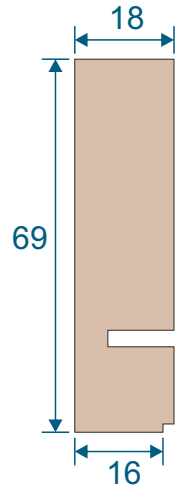

Parts

SG70 - Frame For Luxury Sub

SG69 - Hinged Sash

SG L1 - Meeting Stile

SF1

SF3

SF4