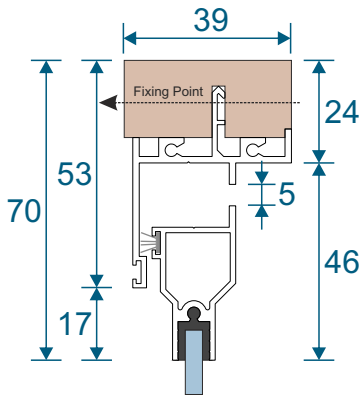

Single Side Hung Butt Hinged - Face Fix

Single Butt Hinged
Max Opening Angle: 150°±

Single Side Hung Butt Hinged - Reveal Fix

Single Butt Hinged
Max Opening Angle: 150°±

Frame Sections

Double Side Hung Butt Hinged - Face Fix

Double Butt Hinged
Max Opening Angle: 150°±

Double Side Hung Butt Hinged - Reveal Fix

Double Butt Hinged
Max Opening Angle: 150°±

Frame Sections

Single Side Hung Friction Hinged - Face Fix

Single Friction Hinged
Max Opening Angle: $65^{\circ} \pm$

Single Side Hung Friction Hinged - Reveal Fix

Single Friction Hinged
Max Opening Angle: $65^{\circ} \pm$

Frame Sections

Single Top Hung Friction Hinged - Face Fix

Single Friction Hinged
Max Opening Angle: $65^{\circ} \pm$

Single Top Hung Friction Hinged - Reveal Fix

Single Friction Hinged
Max Opening Angle: $65^{\circ} \pm$

Main Office & Factory

Units 4-5, t: 01268 681612 (20 lines)
Charfleets Road, f: 01268 510058
Canvey Island, e: sales@duration.co.uk
Essex. SS8 0PQ w: www.duration.co.uk