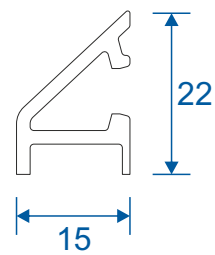

VL72 - Weather Drip