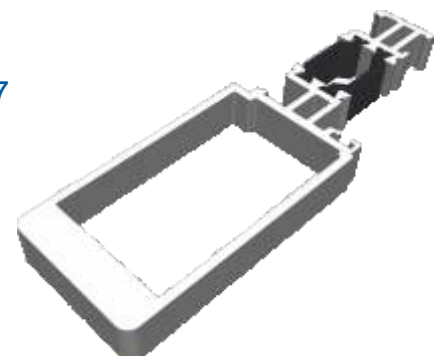

VG539 - Slim Reinforced External Interlock