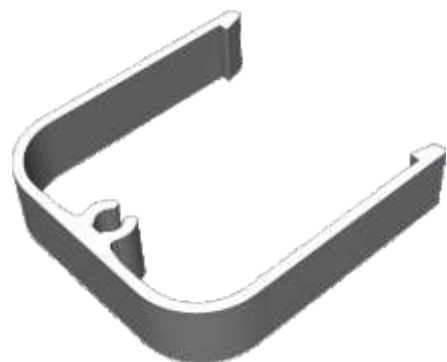

VG533 - Heavy Duty Cover Cap