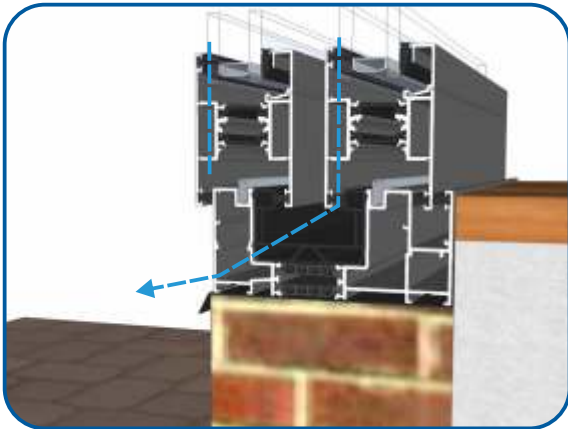

Cill Options & Drainage

ETC458 - 190mm Cill For Two Track VG511

ETC478 - 300mm Cill For Three Track VG513

Drainage

When installing a patio, drainage paths for the threshold need to be taken into consideration. Please discuss drainage with the installer, homeowner and installer of external flooring. The images below depict an example of each threshold and its drainage path.

Two Track - No Cill

Two Track - With Cill

Three Track - No Cill

Three Track - With Cill

The images displayed in this document are an artistic representation only, and not a comprehensive installation guide. We do not supply decking, flooring, lead flashing etc. If in doubt please speak to a experienced builder or our technical department.