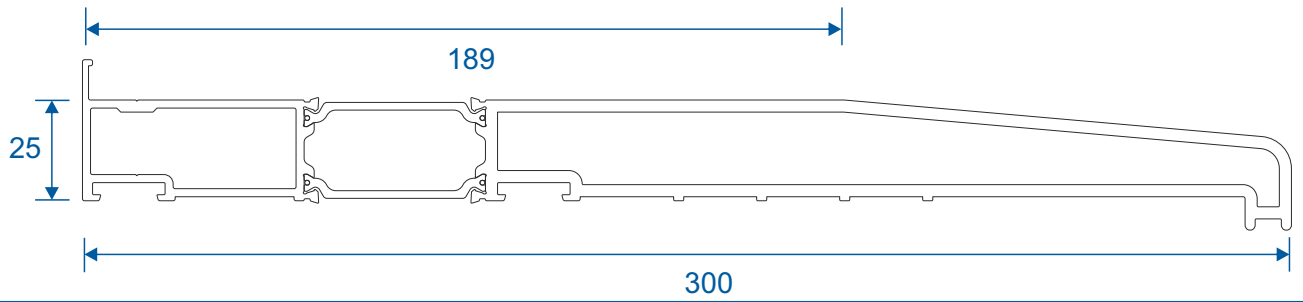

Three Track

With Cill

The images displayed in this document are an artistic representation only, and not a comprehensive installation guide. We do not supply decking, flooring, lead flashing etc. If in doubt please speak to a experienced builder or our technical department.

Cill Options & Drainage

ETC458 - 190mm Cill For Two Track VG511

ETC478 - 300mm Cill For Three Track VG513

Drainage

When installing a patio, drainage paths for the threshold need to be taken into consideration. Please discuss drainage with the installer, homeowner and installer of external flooring. The images below depict an example of each threshold and its drainage path.

Two Track - No Cill

Two Track - With Cill

Three Track - No Cill

Three Track - With Cill

The images displayed in this document are an artistic representation only, and not a comprehensive installation guide. We do not supply decking, flooring, lead flashing etc. If in doubt please speak to a experienced builder or our technical department.