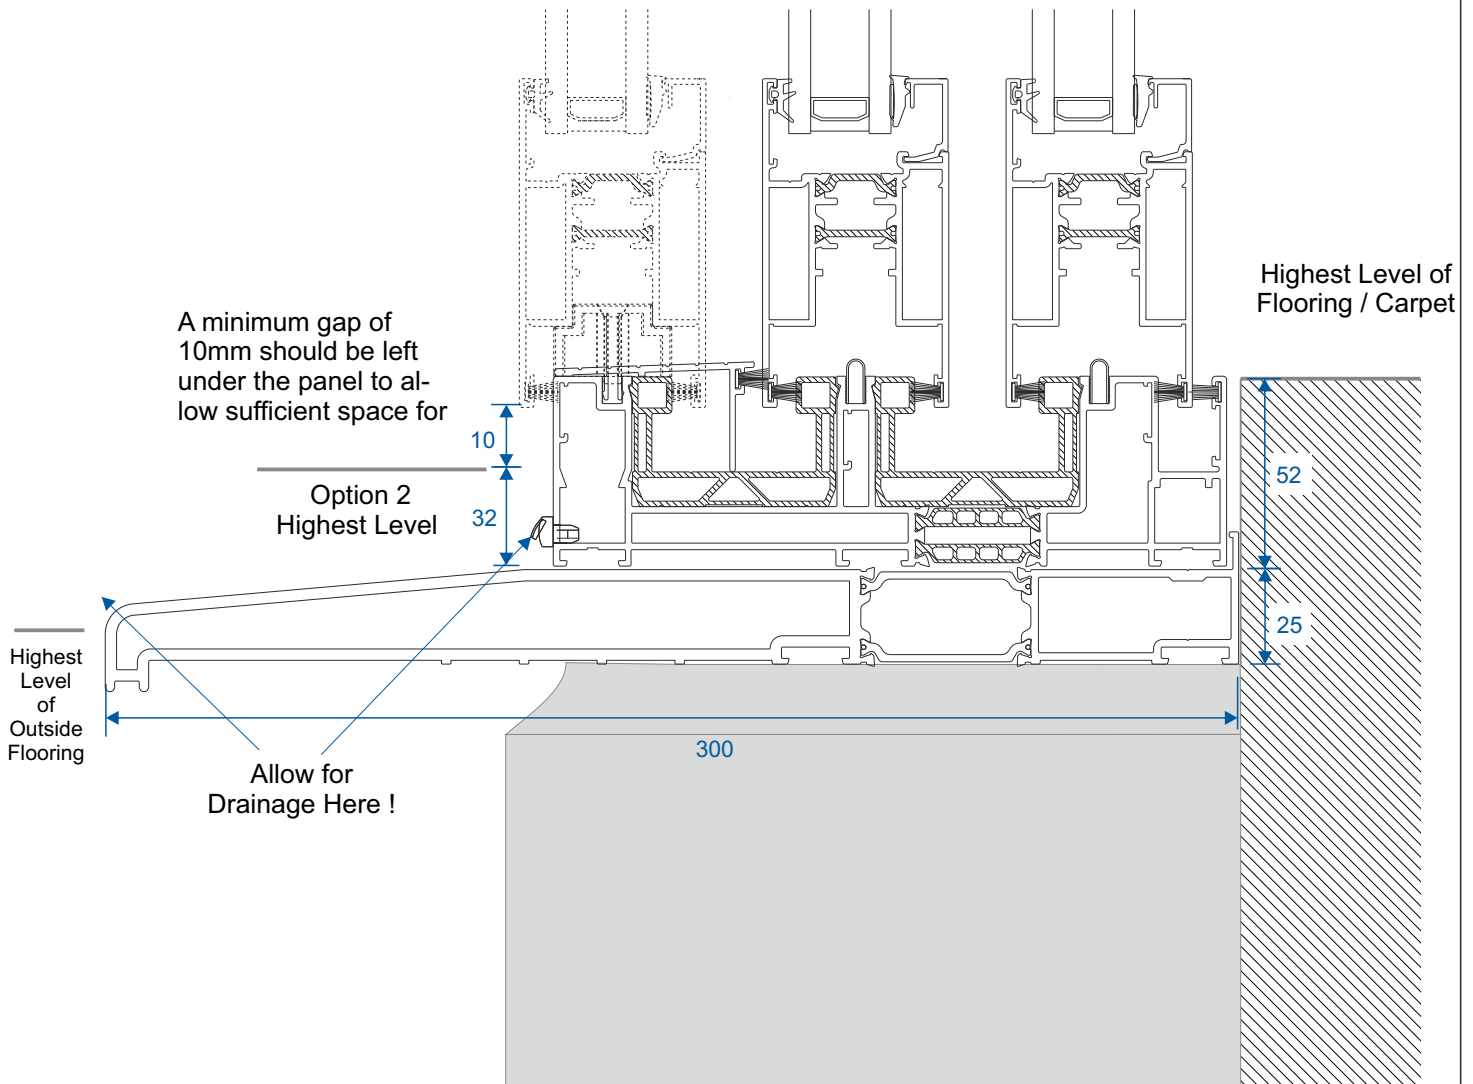

Three Track

With Cill

The images displayed in this document are an artistic representation only, and not a comprehensive installation guide. We do not supply decking, flooring, lead flashing etc. If in doubt please speak to a experienced builder or our technical department.