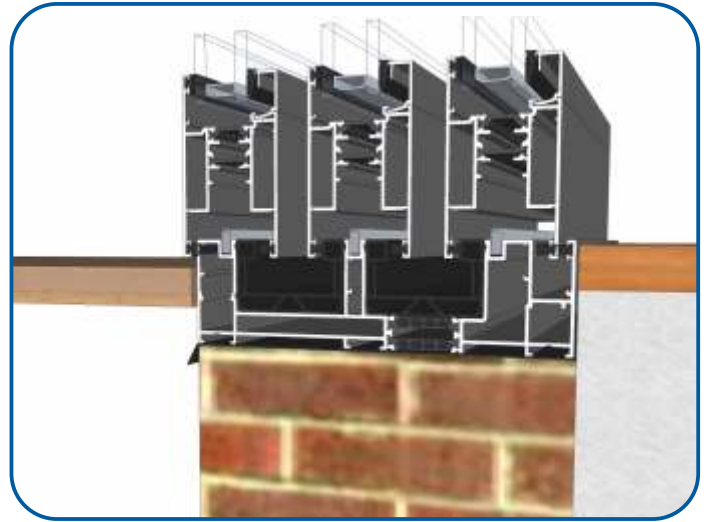

Three Track

No Cill

The images displayed in this document are an artistic representation only, and not a comprehensive installation guide. We do not supply decking, flooring, lead flashing etc. If in doubt please speak to a experienced builder or our technical department.