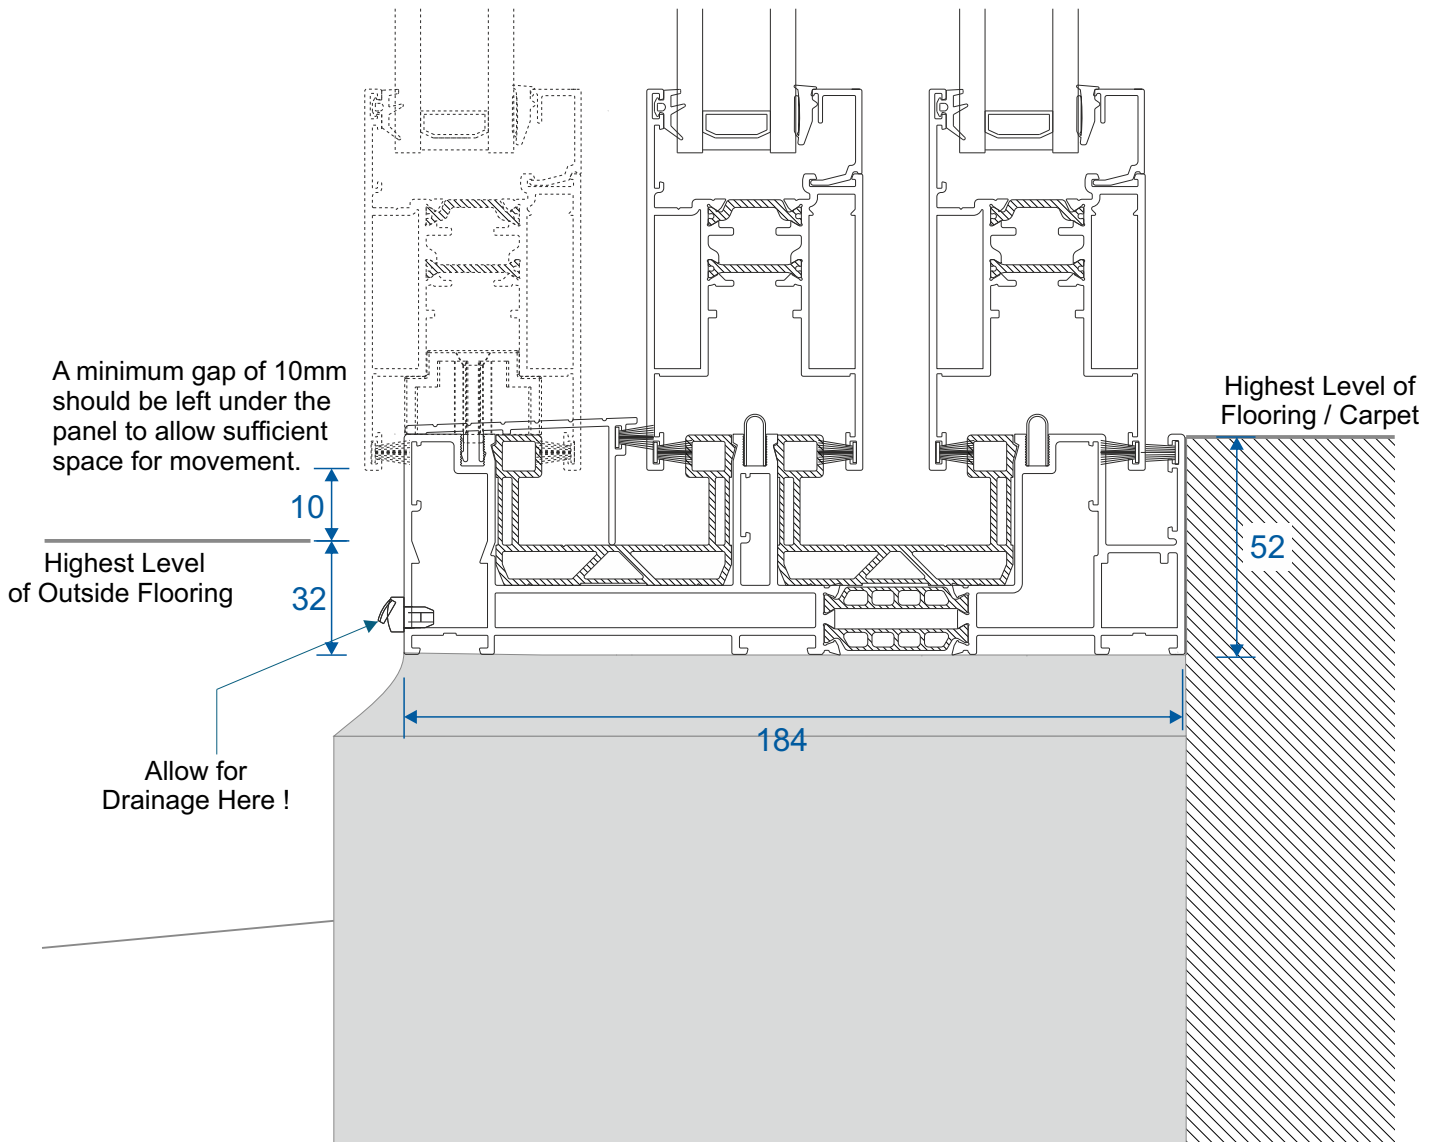

Three Track

No Cill

The images displayed in this document are an artistic representation only, and not a comprehensive installation guide. We do not supply decking, flooring, lead flashing etc. If in doubt please speak to a experienced builder or our technical department.