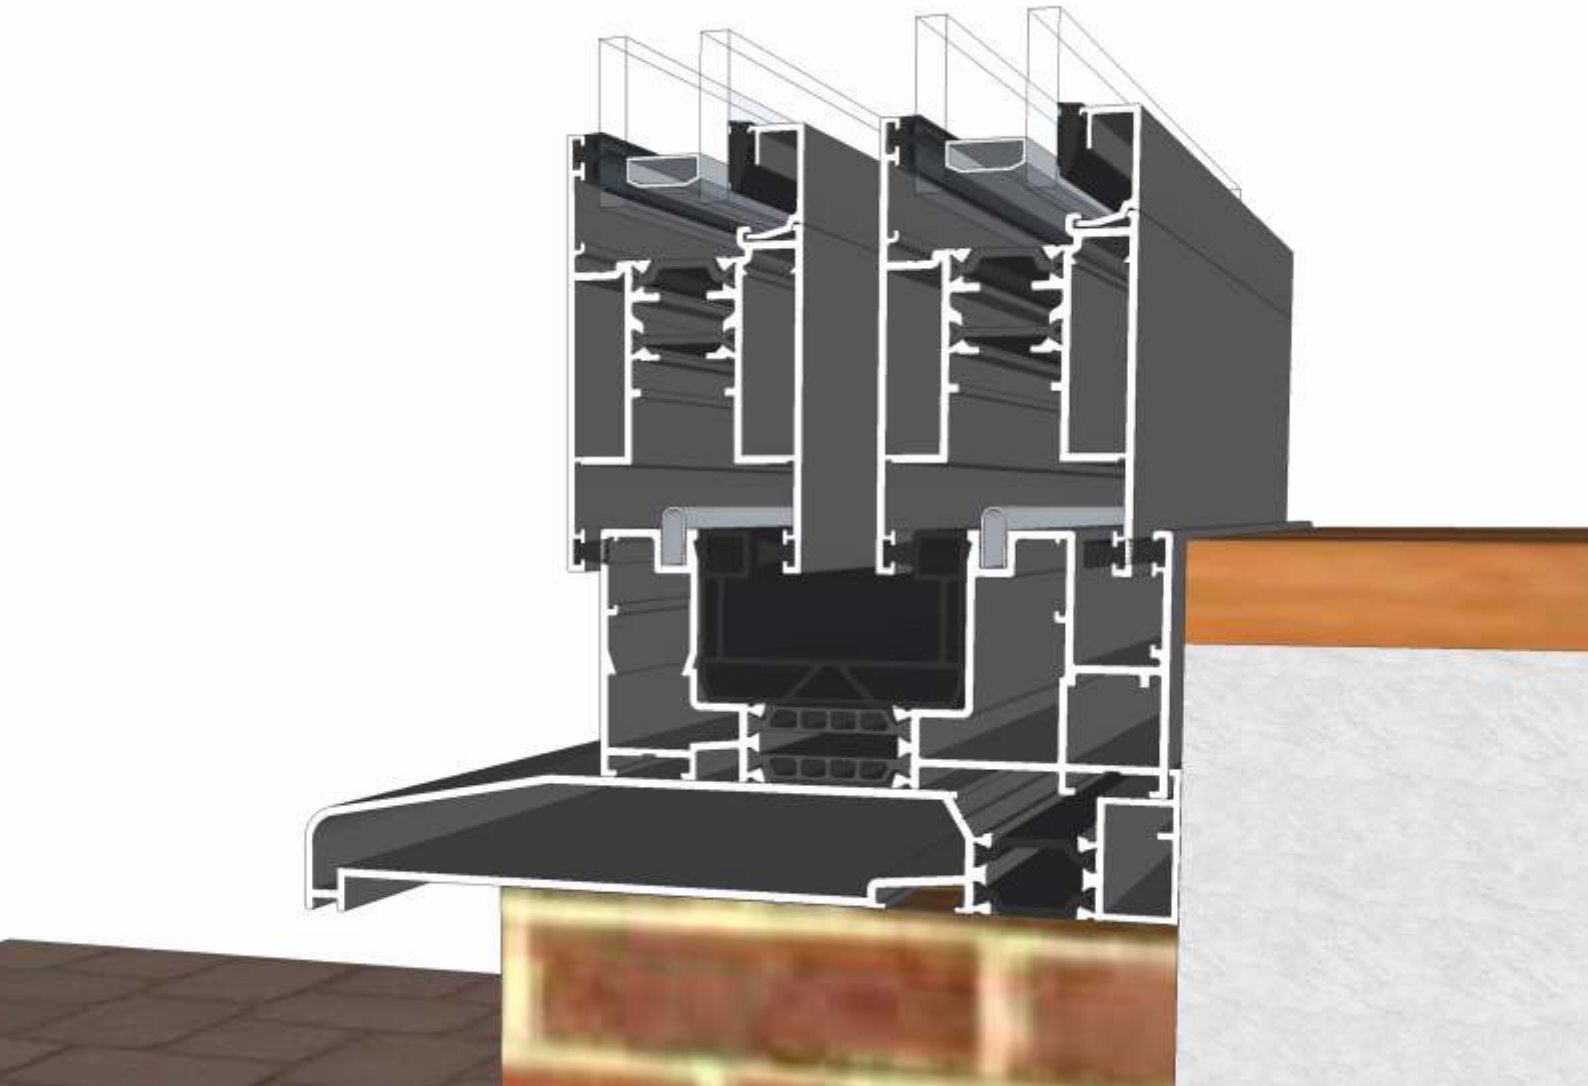

Penthouse Plus LS Patio

Threshold Options

DURATION
WINDOWS

Contents

Two Track	3
Two Track With Cill	4
Three Track	5
Three Track With Cill	6
Cill Options & Drainage Paths	7

Two Track

No Cill

The images displayed in this document are an artistic representation only, and not a comprehensive installation guide. We do not supply decking, flooring, lead flashing etc. If in doubt please speak to a experienced builder or our technical department.

Two Track

With Cill

The images displayed in this document are an artistic representation only, and not a comprehensive installation guide. We do not supply decking, flooring, lead flashing etc. If in doubt please speak to a experienced builder or our technical department.

Cill Options & Drainage

ETC458 - 190mm Cill For Two Track VG511

ETC478 - 300mm Cill For Three Track VG513

Drainage

When installing a patio, drainage paths for the threshold need to be taken into consideration. Please discuss drainage with the installer, homeowner and installer of external flooring. The images below depict an example of each threshold and its drainage path.