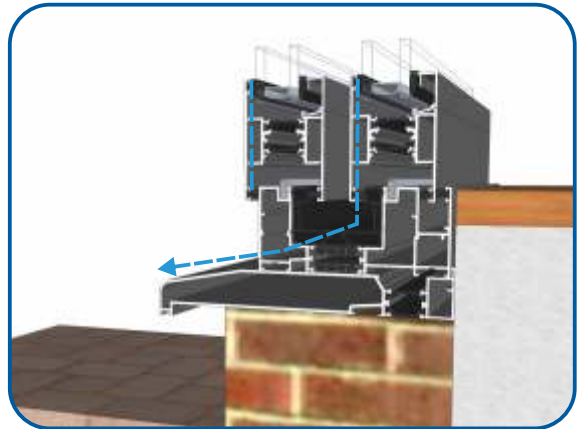

Cill Options & Drainage

ETC458 - 190mm Cill For Two Track VG511

ETC478 - 300mm Cill For Three Track VG513

Drainage

When installing a patio, drainage paths for the threshold need to be taken into consideration. Please discuss drainage with the installer, homeowner and installer of external flooring. The images below depict an example of each threshold and its drainage path.

Two Track - No Cill

Two Track - With Cill

Three Track - No Cill

Three Track - With Cill

The images displayed in this document are an artistic representation only, and not a comprehensive installation guide. We do not supply decking, flooring, lead flashing etc. If in doubt please speak to a experienced builder or our technical department.