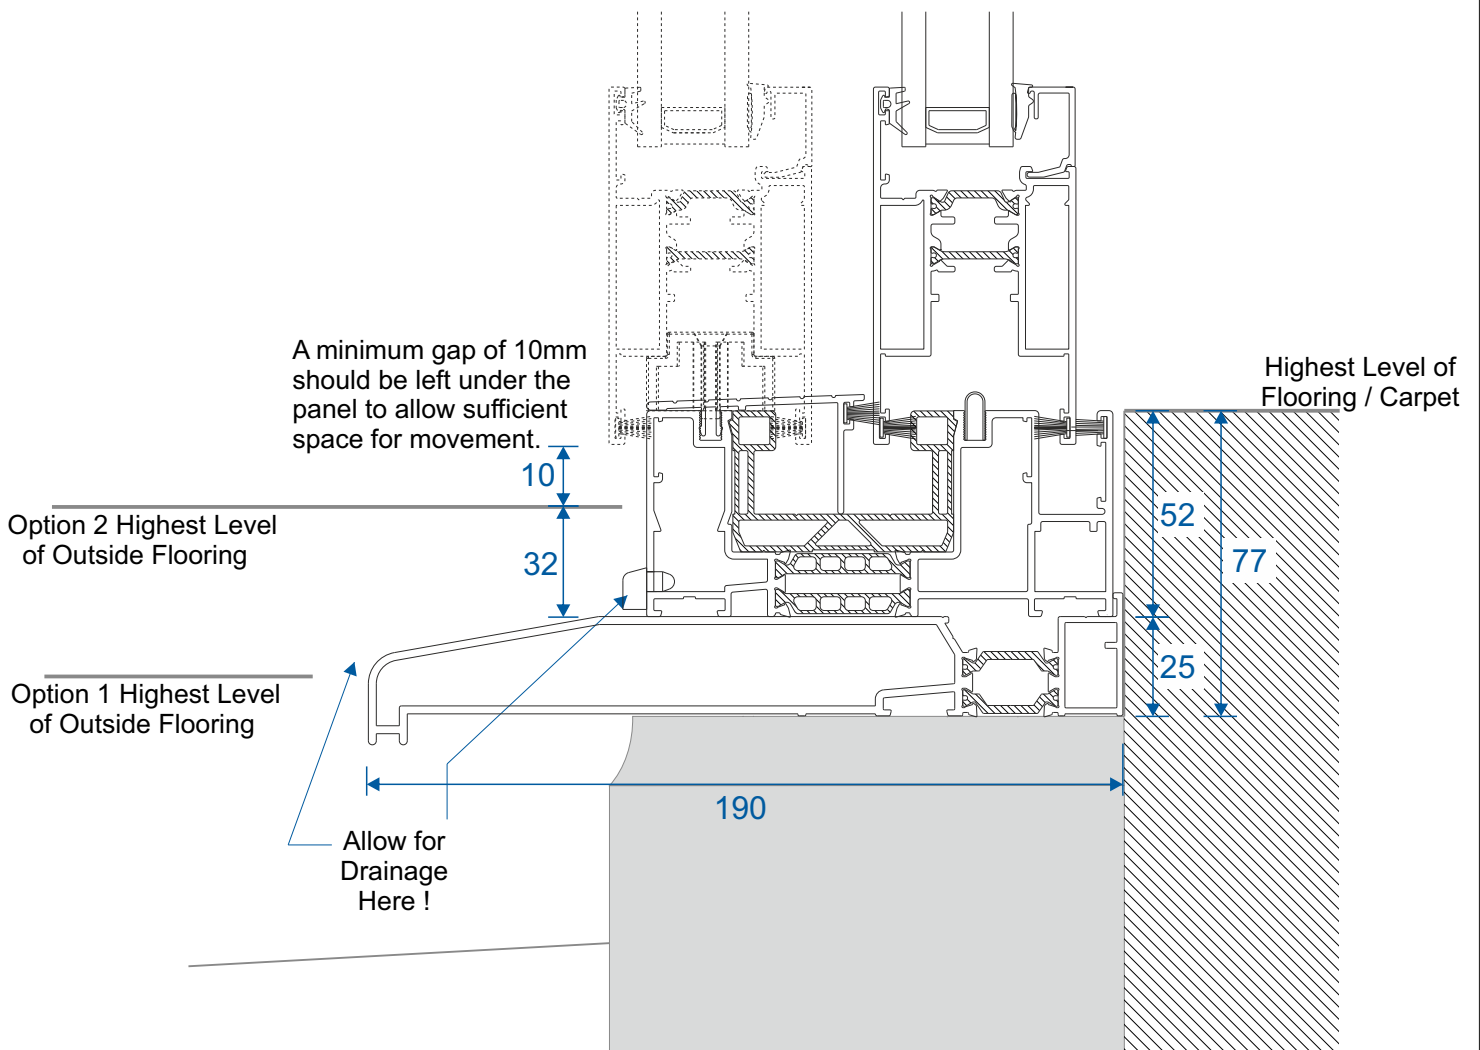

Two Track

With Cill

The images displayed in this document are an artistic representation only, and not a comprehensive installation guide. We do not supply decking, flooring, lead flashing etc. If in doubt please speak to a experienced builder or our technical department.