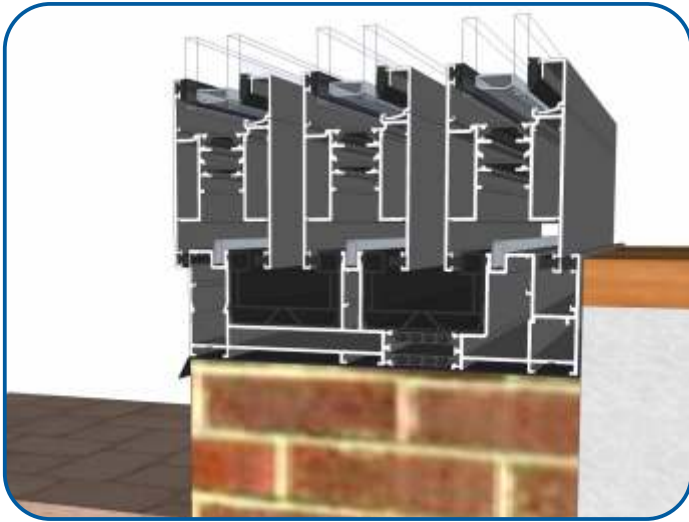

Three Track

No Cill

The images displayed in this document are an artistic representation only, and not a comprehensive installation guide. We do not supply decking, flooring, lead flashing etc. If in doubt please speak to a experienced builder or our technical department.