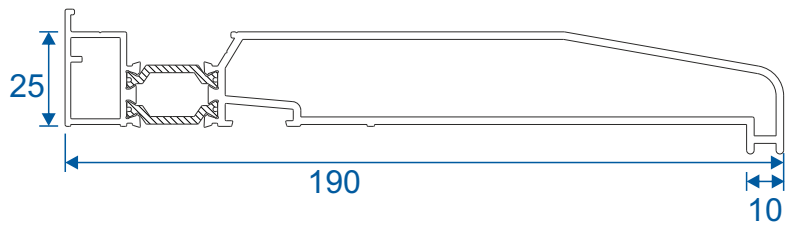

Three Track

With Cill

The images displayed in this document are an artistic representation only, and not a comprehensive installation guide. We do not supply decking, flooring, lead flashing etc. If in doubt please speak to a experienced builder or our technical department.

Cill Options & Drainage

ETC458 - 190mm Cill For Two Track VG511

ETC478 - 300mm Cill For Three Track VG513

Drainage

When installing a patio, drainage paths for the threshold need to be taken into consideration. Please discuss drainage with the installer, homeowner and installer of external flooring. The images below depict an example of each threshold and its drainage path.

Two Track - No Cill

Two Track - With Cill

Three Track - No Cill

Three Track - With Cill

The images displayed in this document are an artistic representation only, and not a comprehensive installation guide. We do not supply decking, flooring, lead flashing etc. If in doubt please speak to a experienced builder or our technical department.