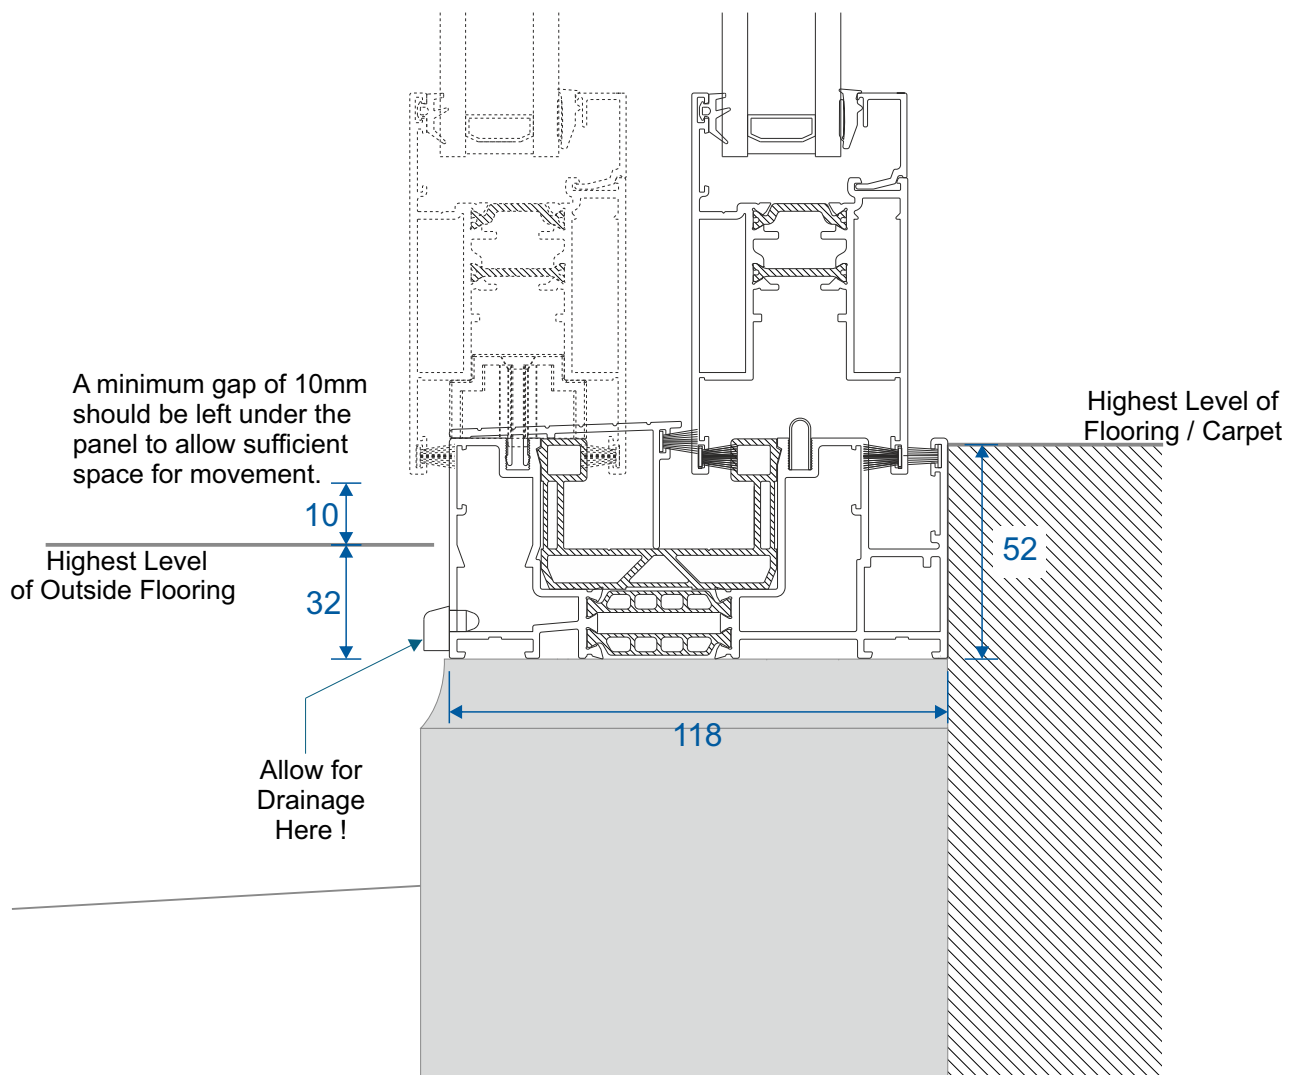

Penthouse Plus LS Patio

Threshold Options

DURATION
WINDOWS

Contents

Two Track	3
Two Track With Cill	4
Three Track	5
Three Track With Cill	6
Cill Options & Drainage Paths	7

Two Track

No Cill

The images displayed in this document are an artistic representation only, and not a comprehensive installation guide. We do not supply decking, flooring, lead flashing etc. If in doubt please speak to a experienced builder or our technical department.