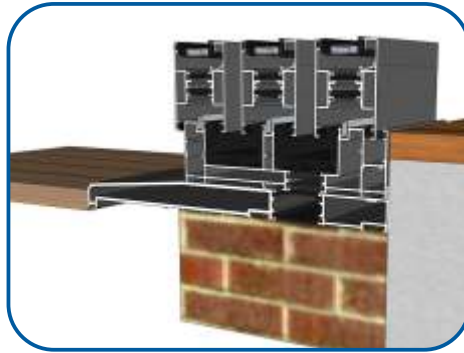

Three Track

With Cill

The images displayed in this document are an artistic representation only, and not a comprehensive installation guide. We do not supply decking, flooring, lead flashing etc. If in doubt please speak to a experienced builder or our technical department.