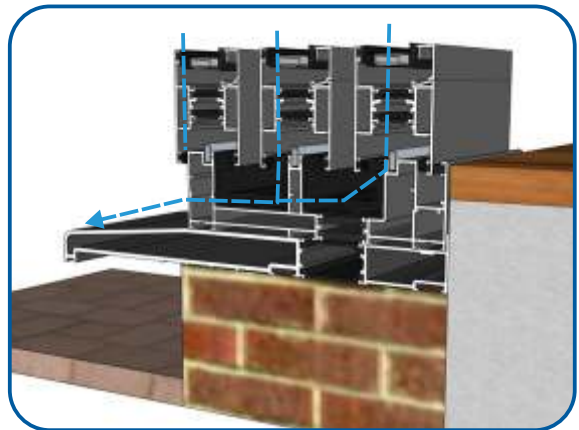

Cill Options & Drainage

ETC458 - 190mm Cill For Two Track VG511

ETC478 - 300mm Cill For Three Track VG513

Drainage

When installing a patio, drainage paths for the threshold need to be taken into consideration. Please discuss drainage with the installer, homeowner and installer of external flooring. The images below depict an example of each threshold and its drainage path.

Two Track - No Cill

Two Track - With Cill

Three Track - No Cill

Three Track - With Cill

The images displayed in this document are an artistic representation only, and not a comprehensive installation guide. We do not supply decking, flooring, lead flashing etc. If in doubt please speak to a experienced builder or our technical department.