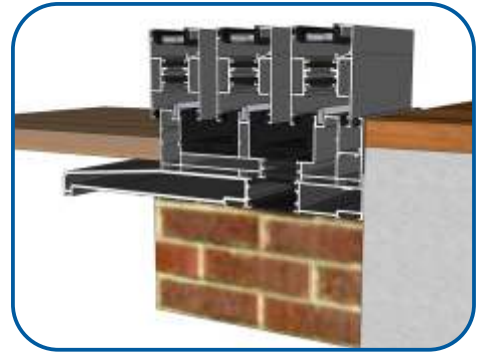

Three Track

No Cill

The images displayed in this document are an artistic representation only, and not a comprehensive installation guide. We do not supply decking, flooring, lead flashing etc. If in doubt please speak to a experienced builder or our technical department.

Three Track

With Cill

The images displayed in this document are an artistic representation only, and not a comprehensive installation guide. We do not supply decking, flooring, lead flashing etc. If in doubt please speak to a experienced builder or our technical department.

Cill Options & Drainage

ETC458 - 190mm Cill For Two Track VG511

ETC478 - 300mm Cill For Three Track VG513

Drainage

When installing a patio, drainage paths for the threshold need to be taken into consideration. Please discuss drainage with the installer, homeowner and installer of external flooring. The images below depict an example of each threshold and its drainage path.