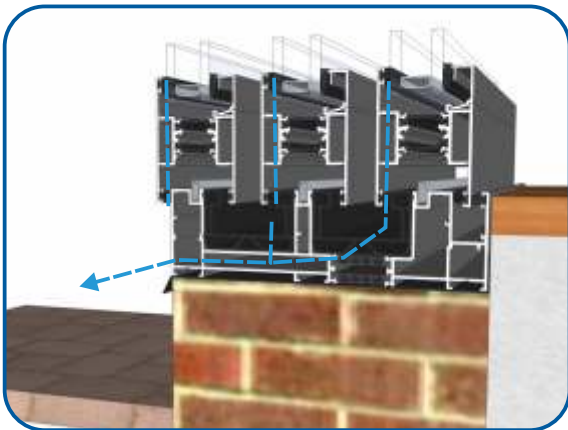

Cill Options & Drainage

ETC458 - 190mm Cill For Two Track VG511

ETC478 - 300mm Cill For Three Track VG513

Drainage

When installing a patio, drainage paths for the threshold need to be taken into consideration. Please discuss drainage with the installer, homeowner and installer of external flooring. The images below depict an example of each threshold and its drainage path.

Two Track - No Cill

Two Track - With Cill

Three Track - No Cill

Three Track - With Cill

The images displayed in this document are an artistic representation only, and not a comprehensive installation guide. We do not supply decking, flooring, lead flashing etc. If in doubt please speak to a experienced builder or our technical department.