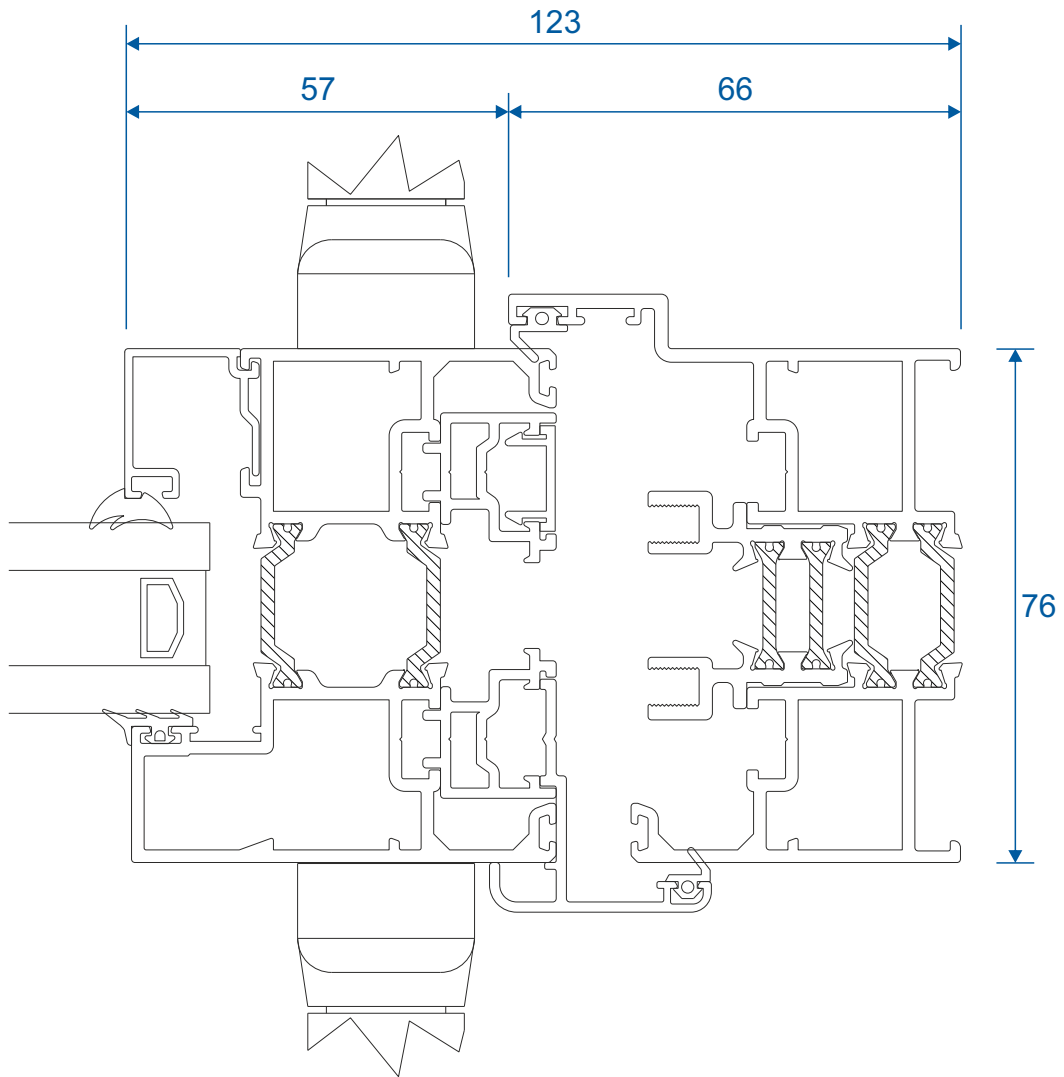

Emperor Concealed

Section Identification Guide

DURATION
WINDOWS

Contents

Profiles

Outer Frame & Thresholds	3
Sashes	4
Adapters & Beads	5
Floating Mullion & Head Extensions	6
Corner Post & Coupler	7
Cills	8 - 9

ETC451 - 85mm Cill

ETC457 - 150mm Cill

Cills

ETC458 - 190mm Cill

ETC479 - 225mm Cill

Thresholds

Standard Rebated

Thresholds

Standard

Head

With 42mm Extension

Jambs

Locking Side

Jambs

Hinge Side

Meeting Stile