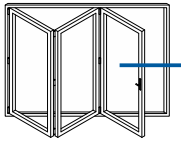

Standard

Head

With 42mm Extension

Jambs

Locking Side

Jambs

Hinge Side

Meeting Stile

With Or Without Intermediate Handle

Meeting Stile

Double Door

Meeting Stiles

Traffic Door Closing Floating Mullion

Even Panels Opening In One Direction

Meeting Stile

Two Even Panels