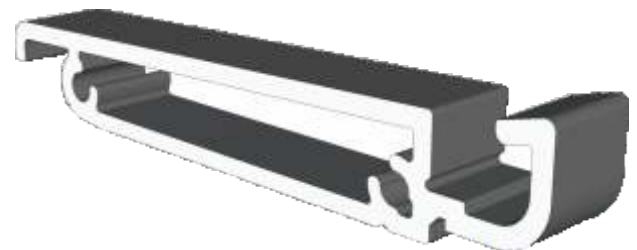

Sections

Standard Rebated Threshold	10
Standard Rebated Threshold With Cill	11
Low Rebated Threshold	12
Low Rebated Threshold With Clip In Cill	13
Low Rebated Threshold With Separate Cill	14
Head	15
Head With 42mm Extension	16
Jamb - Locking	17
Jamb - Hinge	18
Two Panels Meeting Stile	19
Double Door Meeting Stile	20
Traffic Door Closing On Even Panels	21
Even Panel Opening In One Direction	21
Two Even Panel Doors Meeting Stile	22

Outer Frame & Threshold

ZSB171 - Outerframe / Standard Rebated Threshold

If DV510 used internal height is 63mm.

ZSB202 - Low Rebated Threshold

ZSB176 - Low Rebated Threshold Clip In Cill

Sashes

ZSB174 - Square Sash

ZSB173 - Radius Sash

Adapters & Beads

DV540 - Track Insert

ZSB201 - Track Insert

DV576 - Rebate Adapter

DV546 - Lock Adapter

DV160 - 24mm

DV67 - 28mm

Standard

Head

With 42mm Extension

Jambs

Locking Side

Jambs

Hinge Side

Meeting Stile