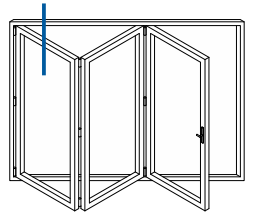

Standard Rebated With Cill

Thresholds

Low Rebated

Thresholds

Low Rebated - With Clip In Cill

Thresholds

Low Rebated - With Separate Cill

Head

Standard

Head

With 42mm Extension

Jambs

Locking Side

Jambs

Hinge Side

Meeting Stile

With Or Without Intermediate Handle

Meeting Stile

Double Door

Meeting Stiles

Traffic Door Closing Floating Mullion

Even Panels Opening In One Direction

Meeting Stile

Two Even Panels