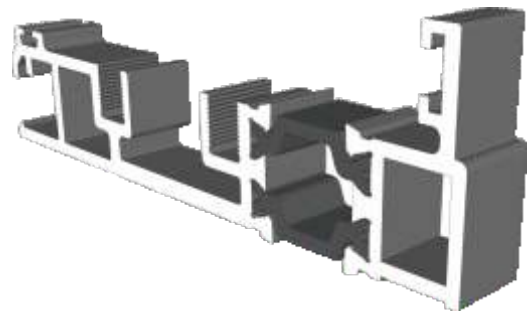

Emperor Concealed

Section Identification Guide

DURATION
WINDOWS

Contents

Profiles

Outer Frame & Thresholds	3
Sashes	4
Adapters & Beads	5
Floating Mullion & Head Extensions	6
Corner Post & Coupler	7
Cills	8 - 9

Sections

Standard Rebated Threshold	10
Standard Rebated Threshold With Cill	11
Low Rebated Threshold	12
Low Rebated Threshold With Clip In Cill	13
Low Rebated Threshold With Separate Cill	14
Head	15
Head With 42mm Extension	16
Jamb - Locking	17
Jamb - Hinge	18
Two Panels Meeting Stile	19
Double Door Meeting Stile	20
Traffic Door Closing On Even Panels	21
Even Panel Opening In One Direction	21
Two Even Panel Doors Meeting Stile	22

Outer Frame & Threshold

ZSB171 - Outerframe / Standard Rebated Threshold

If DV510 used internal height is 63mm.

ZSB202 - Low Rebated Threshold

ZSB176 - Low Rebated Threshold Clip In Cill

Sashes

ZSB174 - Square Sash

Standard

Head

With 42mm Extension

Jambs

Locking Side

Jambs

Hinge Side

Meeting Stile