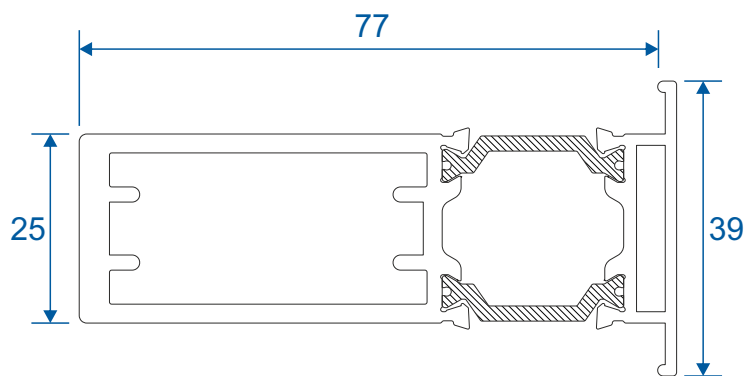

Outer Frame & Threshold

ZSB171 - Outerframe / Standard Rebated Threshold

If DV510 used internal height is 63mm.

ZSB202 - Low Rebated Threshold

ZSB176 - Low Rebated Threshold Clip In Cill

Sashes

ZSB174 - Square Sash

DV64 - 32mm

Floating Mullion & Head Extensions

DV532 - Floating Mullion

ETC515N - 42mm Head Extension

Corner Post & Coupler

ETC348 - 90° Corner Post

ETC357 - 25mm Coupler

Cills

ETC451 - 85mm Cill

ETC457 - 150mm Cill

Cills

ETC458 - 190mm Cill

ETC479 - 225mm Cill

Thresholds

Standard Rebated

Thresholds

Standard

Head

With 42mm Extension

Jambs

Locking Side

Jambs

Hinge Side

Meeting Stile