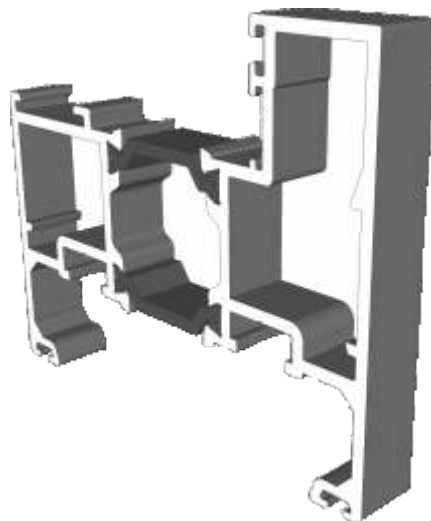

Sections

Standard Rebated Threshold	10
Standard Rebated Threshold With Cill	11
Low Rebated Threshold	12
Low Rebated Threshold With Clip In Cill	13
Low Rebated Threshold With Separate Cill	14
Head	15
Head With 42mm Extension	16
Jamb - Locking	17
Jamb - Hinge	18
Two Panels Meeting Stile	19
Double Door Meeting Stile	20
Traffic Door Closing On Even Panels	21
Even Panel Opening In One Direction	21
Two Even Panel Doors Meeting Stile	22

Outer Frame & Threshold

ZSB171 - Outerframe / Standard Rebated Threshold

If DV510 used internal height is 63mm.

ZSB202 - Low Rebated Threshold

ZSB176 - Low Rebated Threshold Clip In Cill

Sashes

ZSB174 - Square Sash

ZSB173 - Radius Sash

Adapters & Beads

DV540 - Track Insert

ZSB201 - Track Insert

DV576 - Rebate Adapter

DV546 - Lock Adapter

DV160 - 24mm

DV67 - 28mm

DV64 - 32mm

Floating Mullion & Head Extensions

DV532 - Floating Mullion

ETC515N - 42mm Head Extension

Corner Post & Coupler

ETC348 - 90° Corner Post

ETC357 - 25mm Coupler

Cills