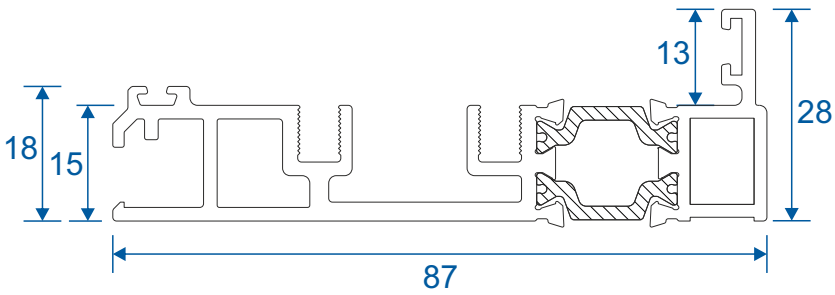

Emperor Concealed

Section Identification Guide

DURATION
WINDOWS

Contents

Profiles

Outer Frame & Thresholds	3
Sashes	4
Adapters & Beads	5
Floating Mullion & Head Extensions	6
Corner Post & Coupler	7
Cills	8 - 9

Sections

Standard Rebated Threshold	10
Standard Rebated Threshold With Cill	11
Low Rebated Threshold	12
Low Rebated Threshold With Clip In Cill	13
Low Rebated Threshold With Separate Cill	14
Head	15
Head With 42mm Extension	16
Jamb - Locking	17
Jamb - Hinge	18
Two Panels Meeting Stile	19
Double Door Meeting Stile	20
Traffic Door Closing On Even Panels	21
Even Panel Opening In One Direction	21
Two Even Panel Doors Meeting Stile	22

Outer Frame & Threshold

ZSB171 - Outerframe / Standard Rebated Threshold

If DV510 used internal height is 63mm.

ZSB202 - Low Rebated Threshold

ZSB176 - Low Rebated Threshold Clip In Cill

Sashes

ZSB174 - Square Sash

Standard

Head

With 42mm Extension

Jambs

Locking Side

Jambs

Hinge Side

Meeting Stile