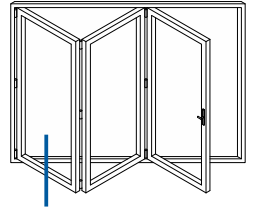

Standard Rebated With Cill

Thresholds

Low Rebated

Thresholds

Low Rebated - With Clip In Cill

Thresholds

Low Rebated - With Separate Cill

Head

Standard

Head

With 42mm Extension

Jambs

Locking Side

Jambs

Hinge Side

Meeting Stile

With Or Without Intermediate Handle

Meeting Stile

Double Door

Meeting Stiles

Traffic Door Closing Floating Mullion

Even Panels Opening In One Direction

Meeting Stile

Two Even Panels