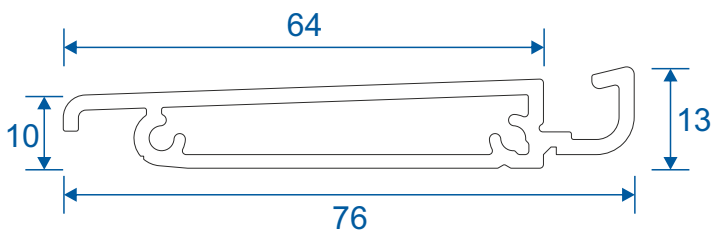

Emperor Concealed

Section Identification Guide

DURATION
WINDOWS

Contents

Profiles

Outer Frame & Thresholds	3
Sashes	4
Adapters & Beads	5
Floating Mullion & Head Extensions	6
Corner Post & Coupler	7
Cills	8 - 9

Sections

Standard Rebated Threshold	10
Standard Rebated Threshold With Cill	11
Low Rebated Threshold	12
Low Rebated Threshold With Clip In Cill	13
Low Rebated Threshold With Separate Cill	14
Head	15
Head With 42mm Extension	16
Jamb - Locking	17
Jamb - Hinge	18
Two Panels Meeting Stile	19
Double Door Meeting Stile	20
Traffic Door Closing On Even Panels	21
Even Panel Opening In One Direction	21
Two Even Panel Doors Meeting Stile	22

Outer Frame & Threshold

ZSB171 - Outerframe / Standard Rebated Threshold

If DV510 used internal height is 63mm.

ZSB202 - Low Rebated Threshold

ZSB176 - Low Rebated Threshold Clip In Cill

Sashes

ZSB174 - Square Sash

ZSB173 - Radius Sash

Adapters & Beads

DV540 - Track Insert

ZSB201 - Track Insert

DV576 - Rebate Adapter

DV546 - Lock Adapter

DV160 - 24mm

DV67 - 28mm