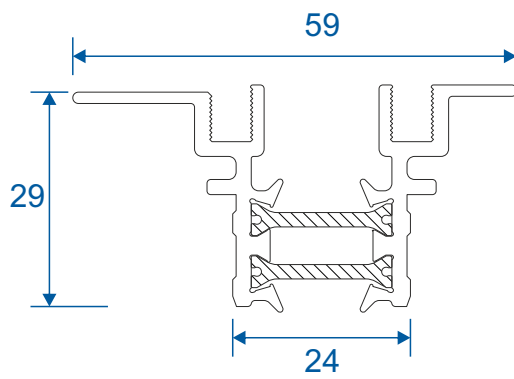

Outer Frame & Threshold

ZSB171 - Outerframe / Standard Rebated Threshold

If DV510 used internal height is 63mm.

ZSB202 - Low Rebated Threshold

ZSB176 - Low Rebated Threshold Clip In Cill

Sashes

ZSB174 - Square Sash

ZSB173 - Radius Sash

Adapters & Beads

DV540 - Track Insert

ZSB201 - Track Insert

DV576 - Rebate Adapter

DV546 - Lock Adapter

DV160 - 24mm

DV67 - 28mm

DV64 - 32mm

Floating Mullion & Head Extensions

DV532 - Floating Mullion

ETC515N - 42mm Head Extension

Corner Post & Coupler

ETC348 - 90° Corner Post

ETC357 - 25mm Coupler

Cills

Standard

Head

With 42mm Extension

Jambs

Locking Side

Jambs

Hinge Side

Meeting Stile