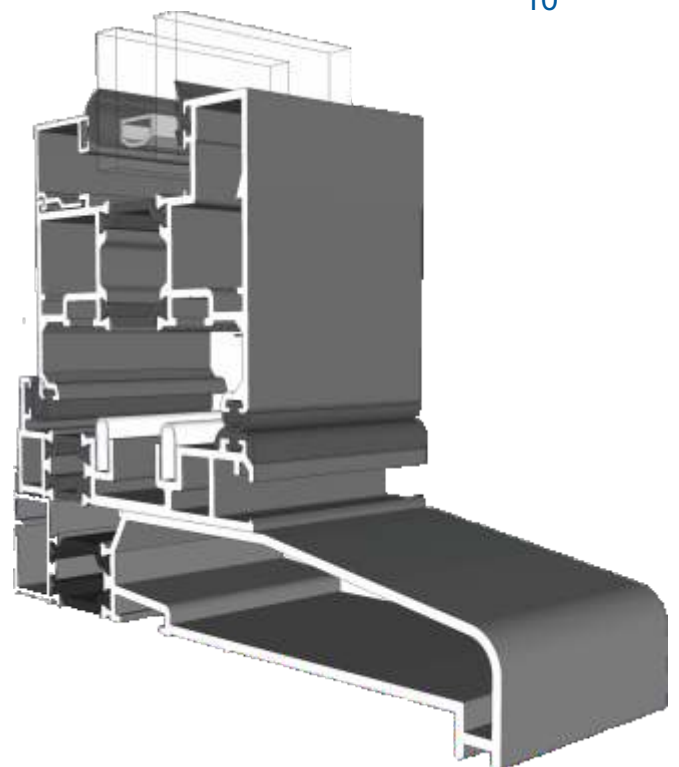

Standard Rebated With Cill

Thresholds

Low Rebated

Thresholds

Low Rebated - With Clip In Cill

Thresholds

Low Rebated - With Separate Cill

Head

Standard

Head

With 42mm Extension

Jambs

Locking Side

Jambs

Hinge Side

Meeting Stile