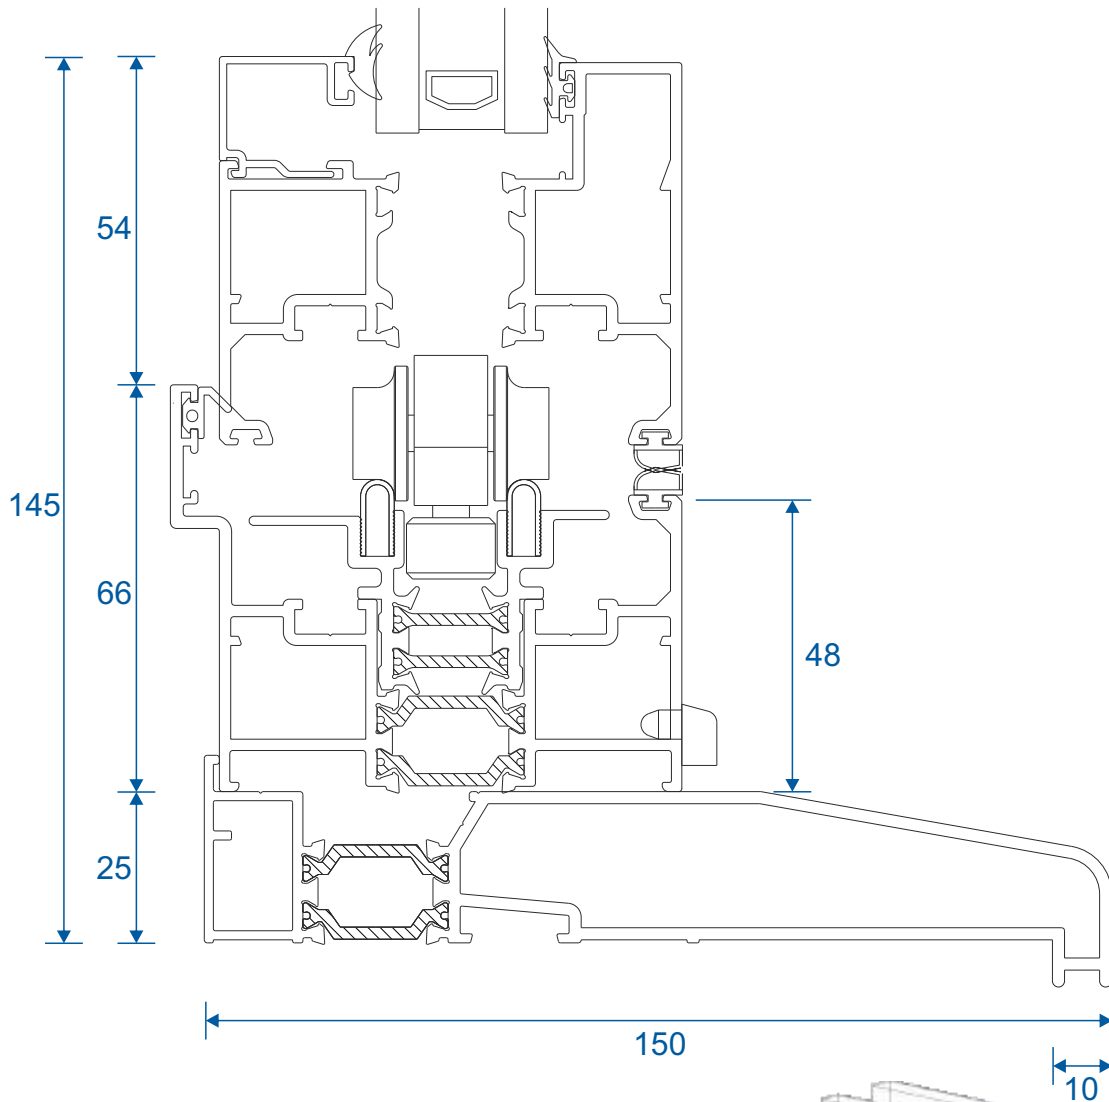

DV64 - 32mm

Floating Mullion & Head Extensions

DV532 - Floating Mullion

ETC515N - 42mm Head Extension

Corner Post & Coupler

ETC348 - 90° Corner Post

ETC357 - 25mm Coupler

Cills

ETC451 - 85mm Cill

ETC457 - 150mm Cill

Cills

ETC458 - 190mm Cill

ETC479 - 225mm Cill

Thresholds

Standard Rebated

Thresholds

Standard Rebated With Cill

Thresholds

Low Rebated

Thresholds

Low Rebated - With Clip In Cill

Thresholds

Low Rebated - With Separate Cill

Head

Standard

Head

With 42mm Extension

Jambs

Locking Side

Jambs

Hinge Side

Meeting Stile