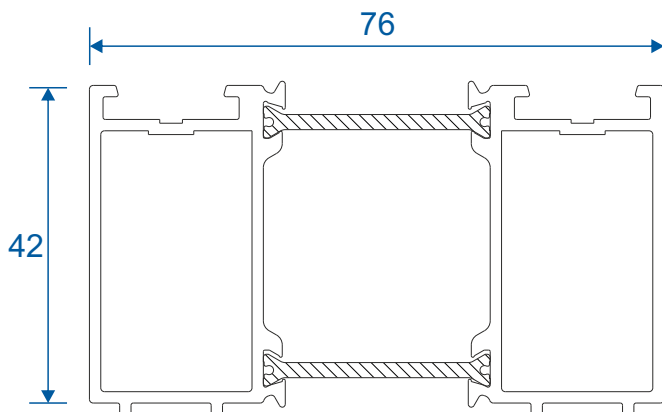

DV64 - 32mm

Floating Mullion & Head Extensions

DV532 - Floating Mullion

ETC515N - 42mm Head Extension

Corner Post & Coupler

ETC348 - 90° Corner Post

ETC357 - 25mm Coupler

Cills

ETC451 - 85mm Cill

ETC457 - 150mm Cill

Cills

ETC458 - 190mm Cill

ETC479 - 225mm Cill

Thresholds

Standard Rebated

Thresholds

Standard

Head

With 42mm Extension

Jambs

Locking Side

Jambs

Hinge Side

Meeting Stile