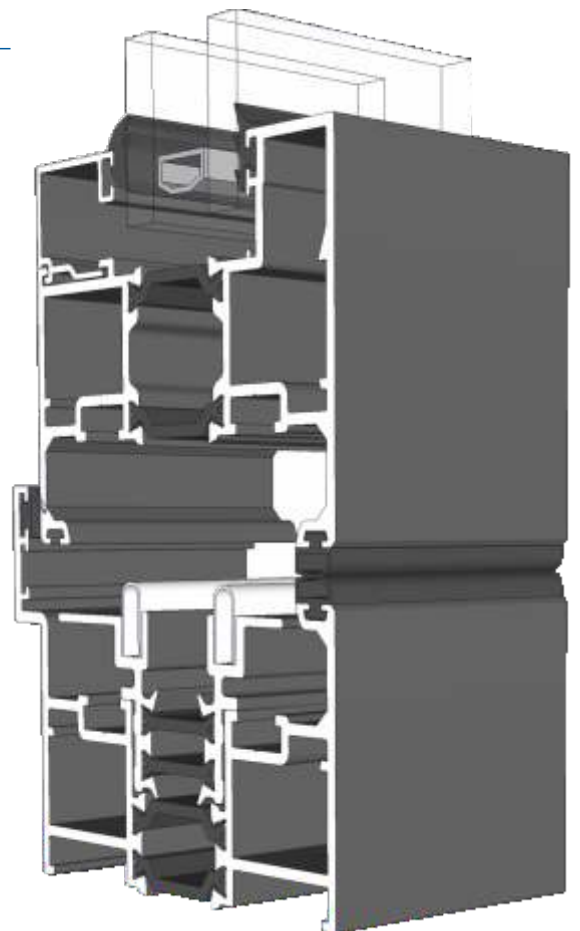

ETC451 - 85mm Cill

ETC457 - 150mm Cill

Cills

ETC458 - 190mm Cill

ETC479 - 225mm Cill

Thresholds

Standard Rebated

Thresholds

Standard Rebated With Cill

Thresholds

Low Rebated

Thresholds

Low Rebated - With Clip In Cill

Thresholds

Low Rebated - With Separate Cill

Head

Standard

Head

With 42mm Extension

Jambs

Locking Side

Jambs

Hinge Side

Meeting Stile