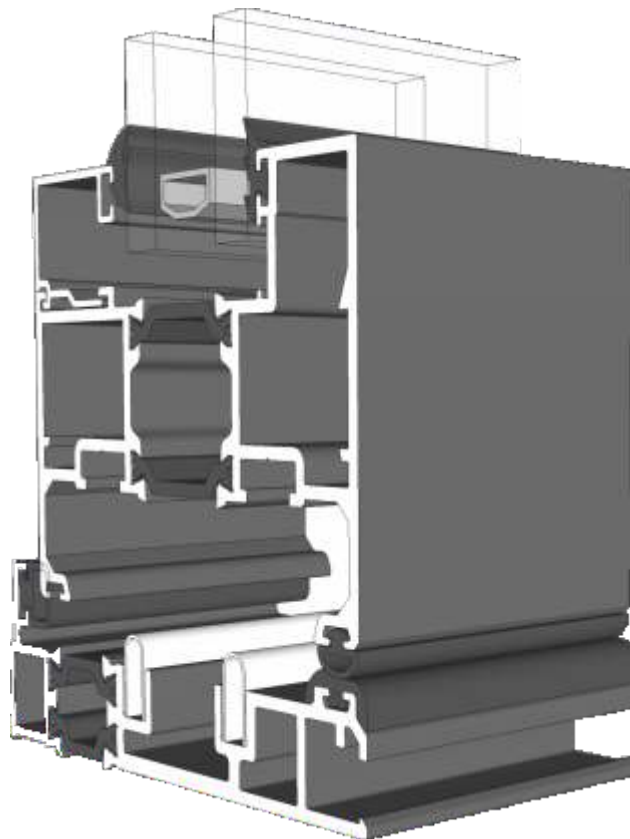

ETC451 - 85mm Cill

ETC457 - 150mm Cill

Cills

ETC458 - 190mm Cill

ETC479 - 225mm Cill

Thresholds

Standard Rebated

Thresholds

Standard Rebated With Cill

Thresholds

Low Rebated

Thresholds

Low Rebated - With Clip In Cill

Thresholds

Low Rebated - With Separate Cill

Head