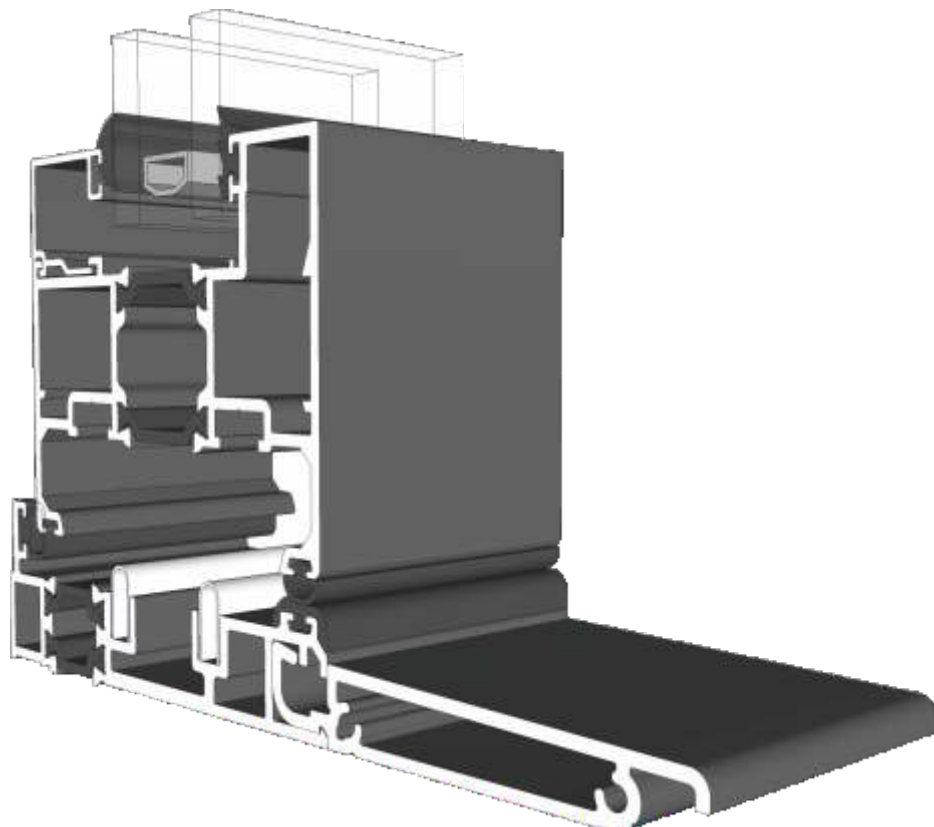

Standard Rebated With Cill

Thresholds

Low Rebated

Thresholds

Low Rebated - With Clip In Cill

Thresholds

Low Rebated - With Separate Cill

Head

Standard

Head

With 42mm Extension

Jambs

Locking Side

Jambs

Hinge Side

Meeting Stile