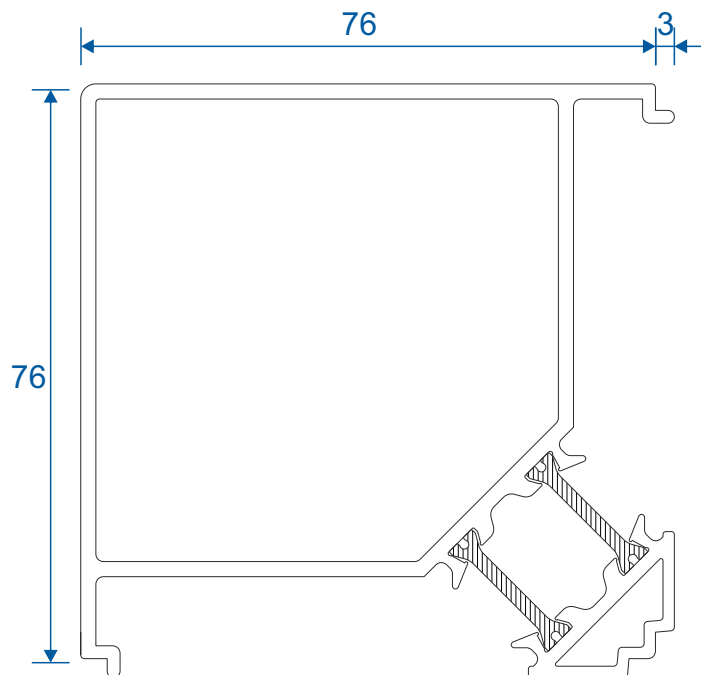

DV64 - 32mm

Floating Mullion & Head Extensions

DV532 - Floating Mullion

ETC515N - 42mm Head Extension

Corner Post & Coupler

ETC348 - 90° Corner Post

ETC357 - 25mm Coupler

Cills

ETC451 - 85mm Cill

ETC457 - 150mm Cill

Cills

ETC458 - 190mm Cill

ETC479 - 225mm Cill

Thresholds

Standard Rebated

Thresholds

Standard

Head

With 42mm Extension

Jambs

Locking Side

Jambs

Hinge Side

Meeting Stile