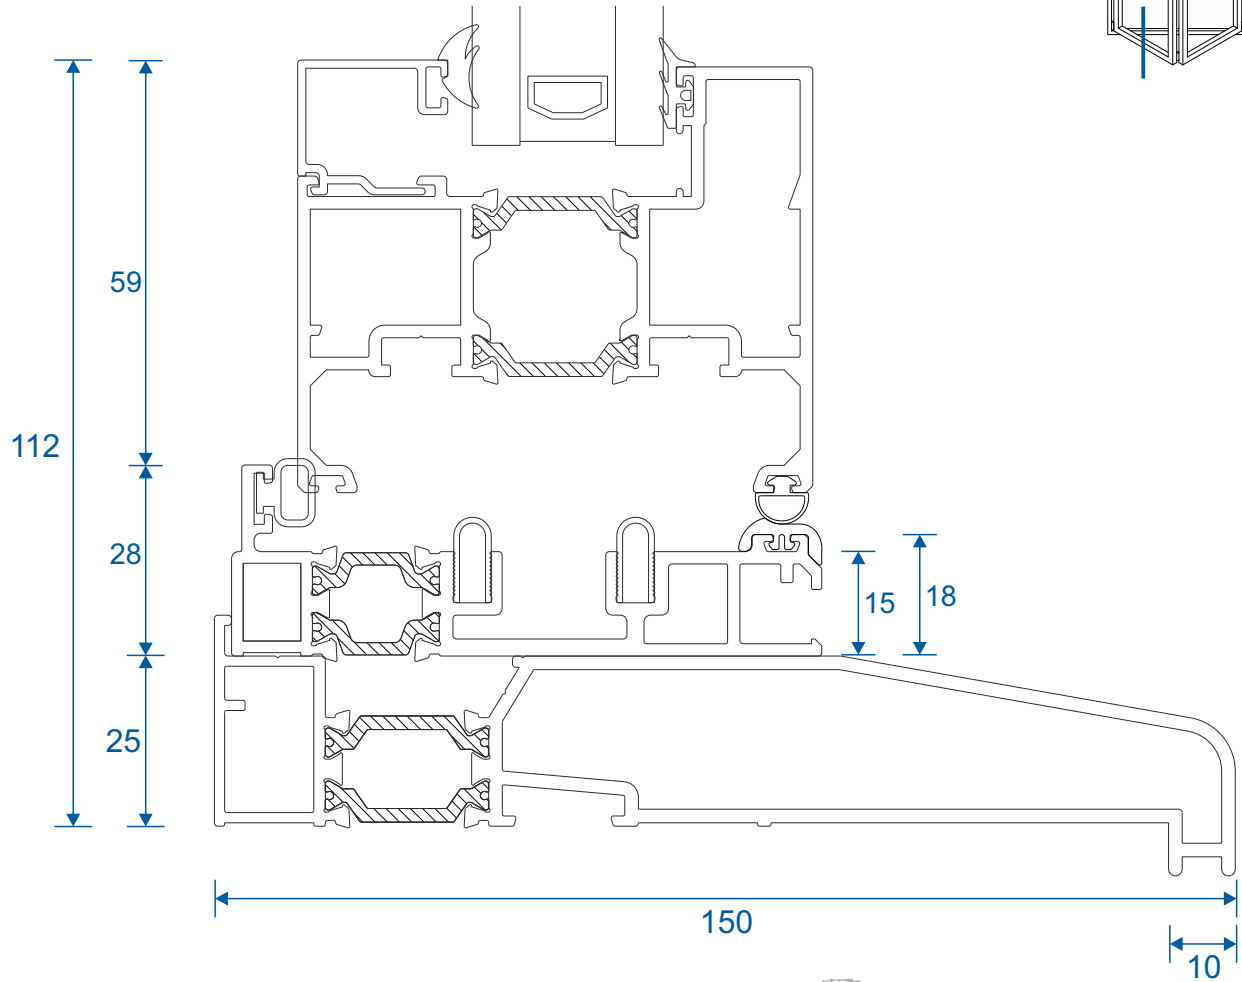

ETC451 - 85mm Cill

ETC457 - 150mm Cill

Cills

ETC458 - 190mm Cill

ETC479 - 225mm Cill

Thresholds

Standard Rebated

Thresholds

Standard Rebated With Cill

Thresholds

Low Rebated

Thresholds

Low Rebated - With Clip In Cill

Thresholds

Low Rebated - With Separate Cill

Head

Standard

Head

With 42mm Extension

Jambs

Locking Side

Jambs

Hinge Side

Meeting Stile