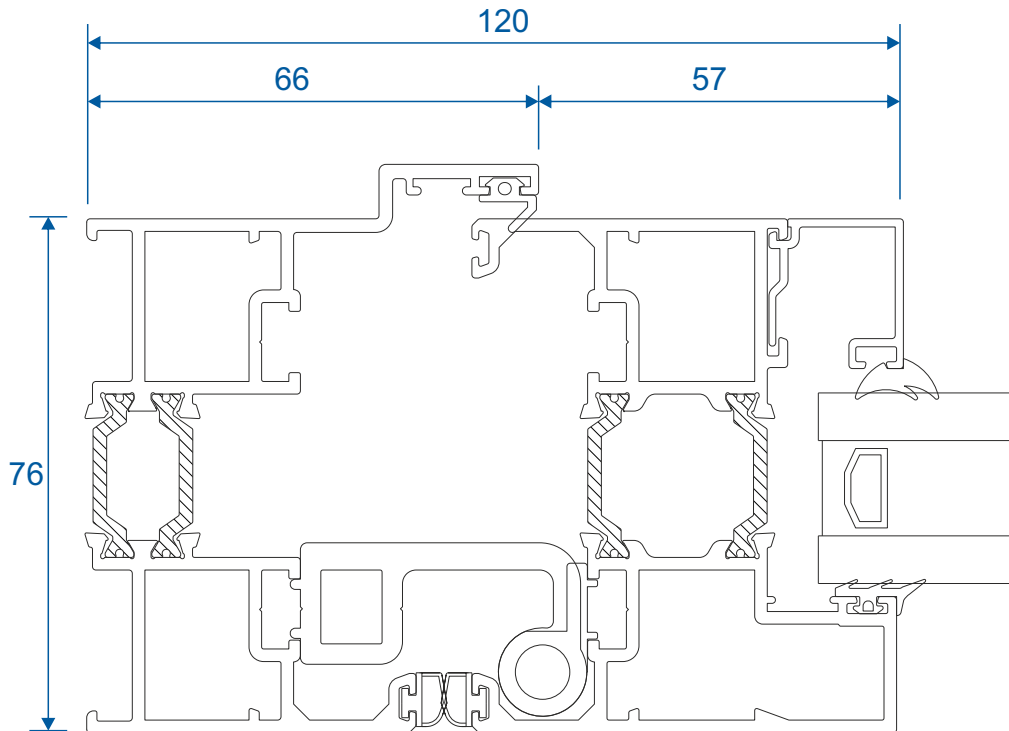

Standard

Head

With 42mm Extension

Jambs

Locking Side

Jambs

Hinge Side

Meeting Stile

With Or Without Intermediate Handle

Meeting Stile

Double Door

Meeting Stiles

Traffic Door Closing Floating Mullion

Even Panels Opening In One Direction

Meeting Stile

Two Even Panels