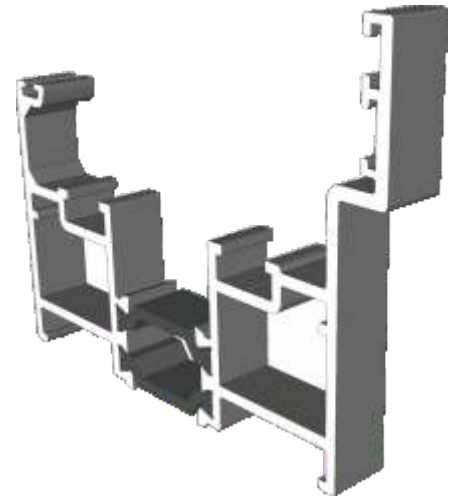

Emperor Concealed

Section Identification Guide

DURATION
WINDOWS

Contents

Profiles

Outer Frame & Thresholds	3
Sashes	4
Adapters & Beads	5
Floating Mullion & Head Extensions	6
Corner Post & Coupler	7
Cills	8 - 9

Sections

Standard Rebated Threshold	10
Standard Rebated Threshold With Cill	11
Low Rebated Threshold	12
Low Rebated Threshold With Clip In Cill	13
Low Rebated Threshold With Separate Cill	14
Head	15
Head With 42mm Extension	16
Jamb - Locking	17
Jamb - Hinge	18
Two Panels Meeting Stile	19
Double Door Meeting Stile	20
Traffic Door Closing On Even Panels	21
Even Panel Opening In One Direction	21
Two Even Panel Doors Meeting Stile	22

Outer Frame & Threshold

ZSB171 - Outerframe / Standard Rebated Threshold

If DV510 used internal height is 63mm.

ZSB202 - Low Rebated Threshold

ZSB176 - Low Rebated Threshold Clip In Cill

Sashes

ZSB174 - Square Sash

Standard

Head

With 42mm Extension

Jambs

Locking Side

Jambs

Hinge Side

Meeting Stile