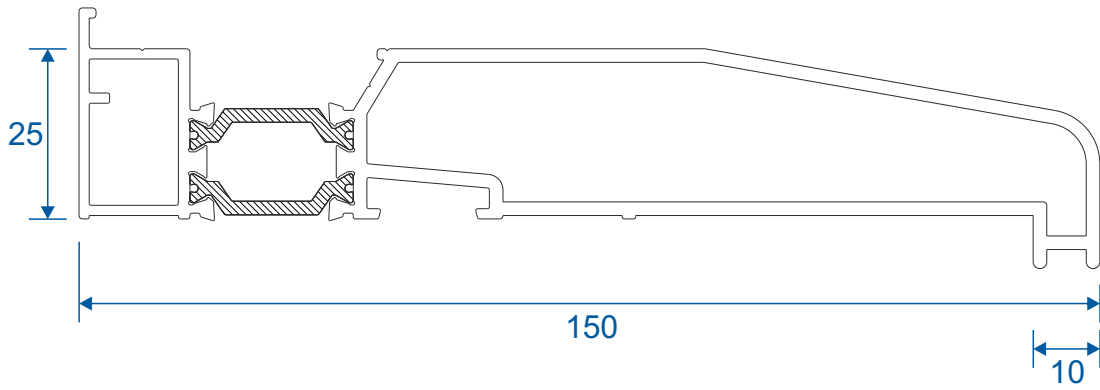

DV64 - 32mm

Floating Mullion & Head Extensions

DV532 - Floating Mullion

ETC515N - 42mm Head Extension

Corner Post & Coupler

ETC348 - 90° Corner Post

ETC357 - 25mm Coupler

Cills

ETC451 - 85mm Cill

ETC457 - 150mm Cill

Cills

ETC458 - 190mm Cill

ETC479 - 225mm Cill

Thresholds

Standard Rebated

Thresholds

Standard Rebated With Cill

Thresholds

Low Rebated

Thresholds

Low Rebated - With Clip In Cill

Thresholds

Low Rebated - With Separate Cill

Head

Standard

Head

With 42mm Extension

Jambs

Locking Side

Jambs

Hinge Side

Meeting Stile