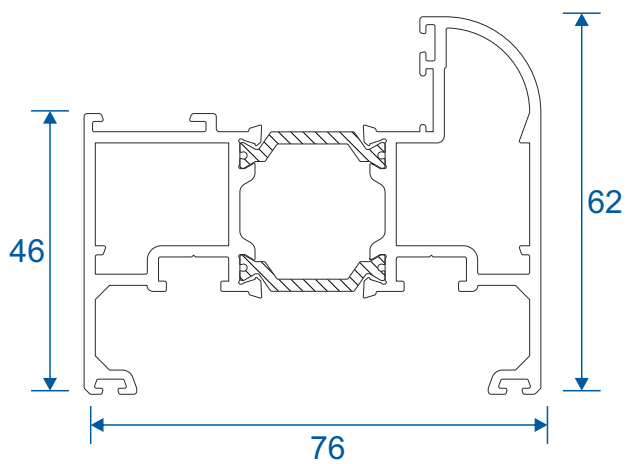

ZSB173 - Radius Sash