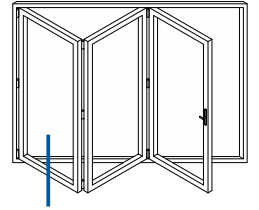

DV64 - 32mm

Floating Mullion & Head Extensions

DV532 - Floating Mullion

ETC515N - 42mm Head Extension

Corner Post & Coupler

ETC348 - 90° Corner Post

ETC357 - 25mm Coupler

Cills

ETC451 - 85mm Cill

ETC457 - 150mm Cill

Cills

ETC458 - 190mm Cill

ETC479 - 225mm Cill

Thresholds

Standard Rebated

Thresholds

Standard Rebated With Cill

Thresholds

Low Rebated

Thresholds

Low Rebated - With Clip In Cill

Thresholds

Low Rebated - With Separate Cill

Head