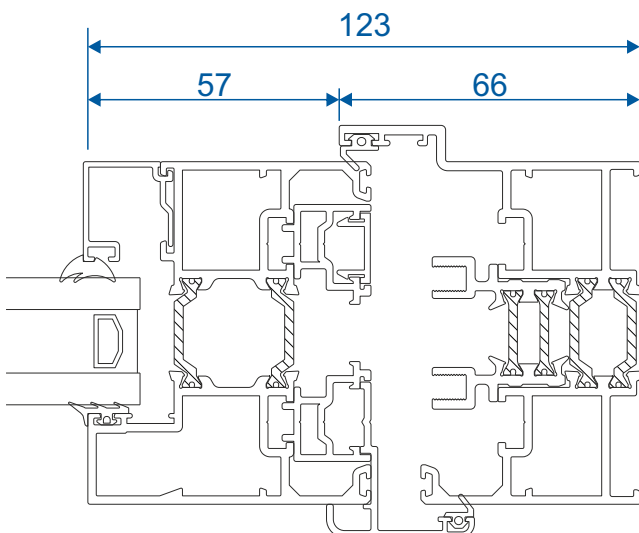

Standard

Head

With 42mm Extension

Jambs

Locking Side

Jambs

Hinge Side

Meeting Stile

With Or Without Intermediate Handle

Meeting Stile

Double Door

Meeting Stiles

Traffic Door Closing Floating Mullion

Even Panels Opening In One Direction

Meeting Stile

Two Even Panels