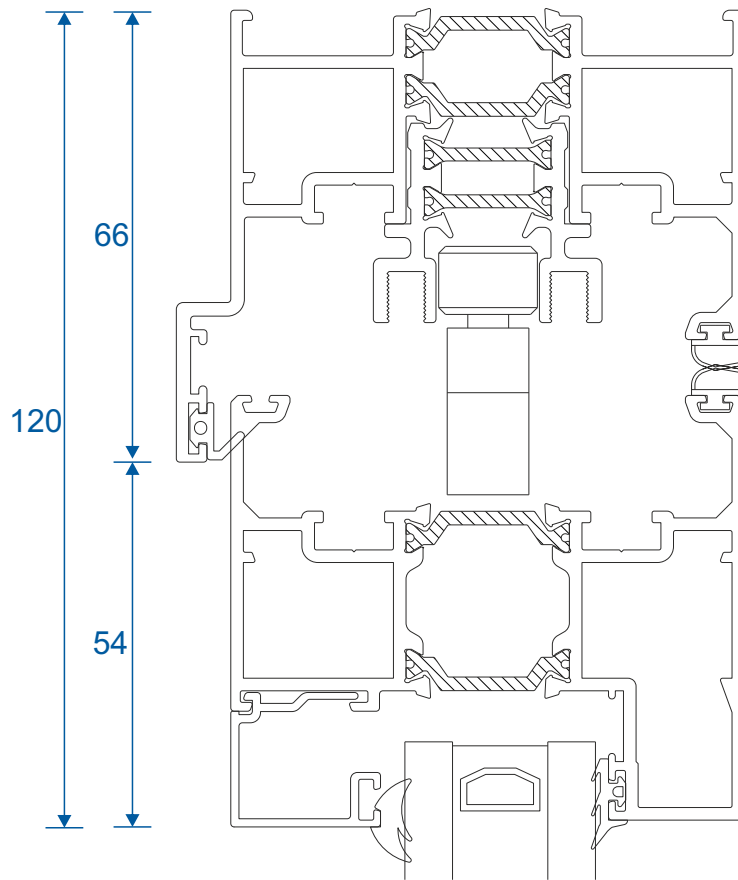

ETC451 - 85mm Cill

ETC457 - 150mm Cill

Cills

ETC458 - 190mm Cill

ETC479 - 225mm Cill

Thresholds

Standard Rebated

Thresholds

Standard Rebated With Cill

Thresholds

Low Rebated

Thresholds

Low Rebated - With Clip In Cill

Thresholds

Low Rebated - With Separate Cill

Head

Standard

Head

With 42mm Extension

Jambs

Locking Side

Jambs

Hinge Side

Meeting Stile