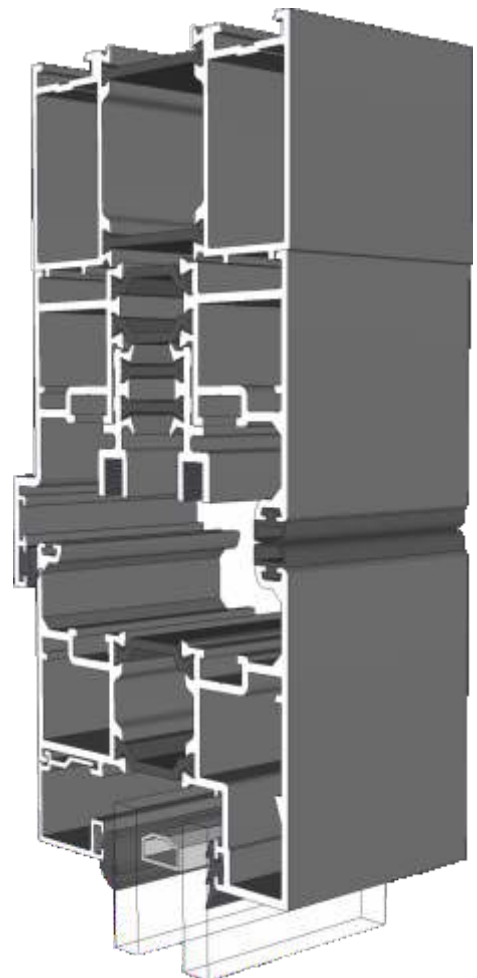

Emperor Concealed

Section Identification Guide

DURATION
WINDOWS

Contents

Profiles

Outer Frame & Thresholds	3
Sashes	4
Adapters & Beads	5
Floating Mullion & Head Extensions	6
Corner Post & Coupler	7
Cills	8 - 9

ETC451 - 85mm Cill

ETC457 - 150mm Cill

Cills

ETC458 - 190mm Cill

ETC479 - 225mm Cill

Thresholds

Standard Rebated

Thresholds

Standard Rebated With Cill

Thresholds

Low Rebated

Thresholds

Low Rebated - With Clip In Cill

Thresholds

Low Rebated - With Separate Cill

Head

Standard

Head

With 42mm Extension

Jambs

Locking Side

Jambs

Hinge Side

Meeting Stile