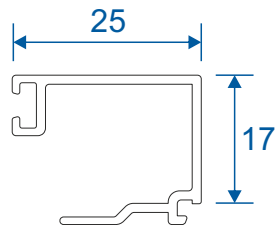

Outer Frame & Threshold

ZSB171 - Outerframe / Standard Rebated Threshold

If DV510 used internal height is 63mm.

ZSB202 - Low Rebated Threshold

ZSB176 - Low Rebated Threshold Clip In Cill

Sashes

ZSB174 - Square Sash

ZSB173 - Radius Sash

Adapters & Beads

DV540 - Track Insert

ZSB201 - Track Insert

DV576 - Rebate Adapter

DV546 - Lock Adapter

DV160 - 24mm

DV67 - 28mm

DV64 - 32mm

Floating Mullion & Head Extensions

DV532 - Floating Mullion

ETC515N - 42mm Head Extension

Corner Post & Coupler

ETC348 - 90° Corner Post

ETC357 - 25mm Coupler

Cills

Standard

Head

With 42mm Extension

Jambs

Locking Side

Jambs

Hinge Side

Meeting Stile