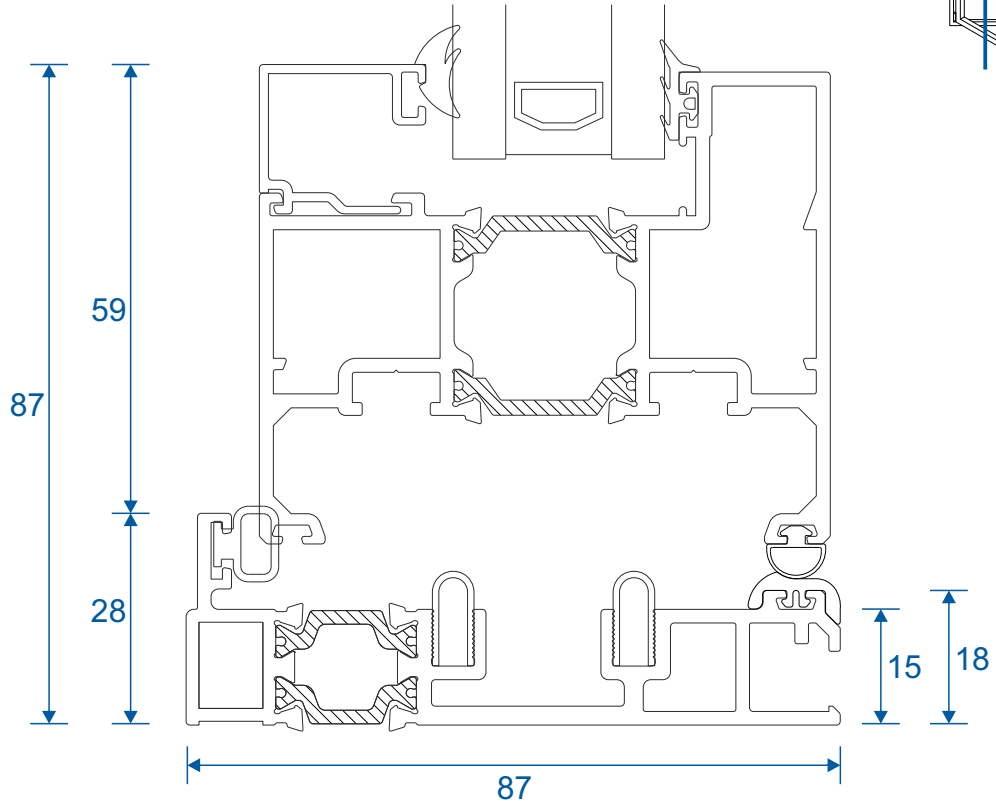

DV64 - 32mm

Floating Mullion & Head Extensions

DV532 - Floating Mullion

ETC515N - 42mm Head Extension

Corner Post & Coupler

ETC348 - 90° Corner Post

ETC357 - 25mm Coupler

Cills

ETC451 - 85mm Cill

ETC457 - 150mm Cill

Cills

ETC458 - 190mm Cill

ETC479 - 225mm Cill

Thresholds

Standard Rebated

Thresholds

Standard Rebated With Cill

Thresholds

Low Rebated

Thresholds

Low Rebated - With Clip In Cill

Thresholds

Low Rebated - With Separate Cill

Head

Standard

Head

With 42mm Extension

Jambs

Locking Side

Jambs

Hinge Side

Meeting Stile