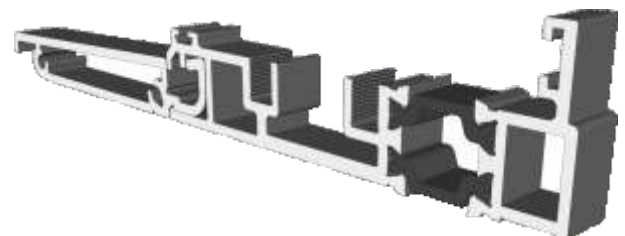

Outer Frame & Threshold

ZSB171 - Outerframe / Standard Rebated Threshold

If DV510 used internal height is 63mm.

ZSB202 - Low Rebated Threshold

ZSB176 - Low Rebated Threshold Clip In Cill

Sashes

ZSB174 - Square Sash

ZSB173 - Radius Sash

Adapters & Beads

DV540 - Track Insert

ZSB201 - Track Insert

DV576 - Rebate Adapter

DV546 - Lock Adapter

DV160 - 24mm

DV67 - 28mm

DV64 - 32mm

Floating Mullion & Head Extensions

DV532 - Floating Mullion

ETC515N - 42mm Head Extension

Corner Post & Coupler

ETC348 - 90° Corner Post

ETC357 - 25mm Coupler

Cills