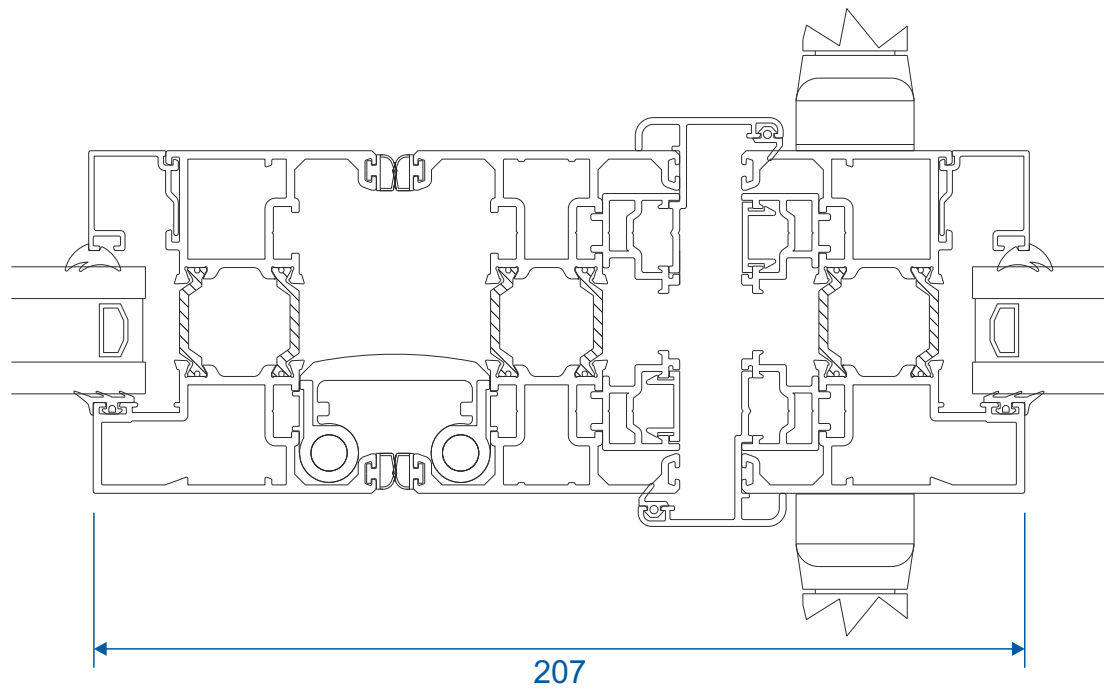

Standard

Head

With 42mm Extension

Jambs

Locking Side

Jambs

Hinge Side

Meeting Stile

With Or Without Intermediate Handle

Meeting Stile

Double Door

Meeting Stiles

Traffic Door Closing Floating Mullion

Even Panels Opening In One Direction

Meeting Stile

Two Even Panels