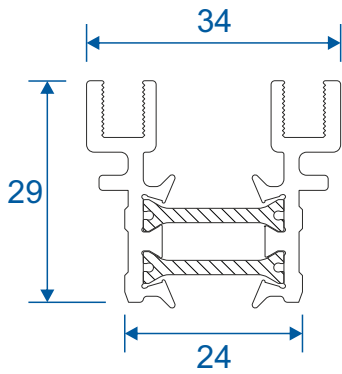

Outer Frame & Threshold

ZSB171 - Outerframe / Standard Rebated Threshold

If DV510 used internal height is 63mm.

ZSB202 - Low Rebated Threshold

ZSB176 - Low Rebated Threshold Clip In Cill

Sashes

ZSB174 - Square Sash

ZSB173 - Radius Sash

Adapters & Beads

DV540 - Track Insert

ZSB201 - Track Insert

DV576 - Rebate Adapter

DV546 - Lock Adapter

DV160 - 24mm

DV67 - 28mm

DV64 - 32mm

Floating Mullion & Head Extensions

DV532 - Floating Mullion

ETC515N - 42mm Head Extension

Corner Post & Coupler

ETC348 - 90° Corner Post

ETC357 - 25mm Coupler

Cills

Standard

Head

With 42mm Extension

Jambs

Locking Side

Jambs

Hinge Side

Meeting Stile