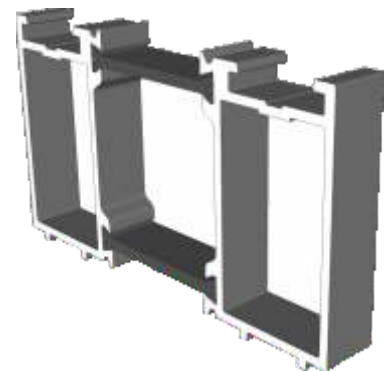

DV64 - 32mm

Floating Mullion & Head Extensions

DV532 - Floating Mullion

ETC515N - 42mm Head Extension

Corner Post & Coupler

ETC348 - 90° Corner Post

ETC357 - 25mm Coupler

Cills

ETC451 - 85mm Cill

ETC457 - 150mm Cill

Cills

ETC458 - 190mm Cill

ETC479 - 225mm Cill

Thresholds

Standard Rebated

Thresholds