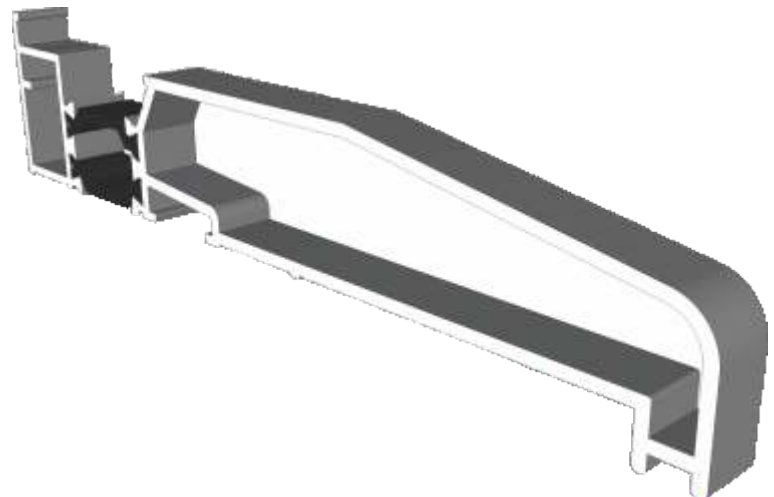

DV64 - 32mm

Floating Mullion & Head Extensions

DV532 - Floating Mullion

ETC515N - 42mm Head Extension

Corner Post & Coupler

ETC348 - 90° Corner Post

ETC357 - 25mm Coupler

Cills

ETC451 - 85mm Cill

ETC457 - 150mm Cill

Cills

ETC458 - 190mm Cill

ETC479 - 225mm Cill

Thresholds

Standard Rebated

Thresholds

Standard Rebated With Cill

Thresholds

Low Rebated

Thresholds

Low Rebated - With Clip In Cill

Thresholds

Low Rebated - With Separate Cill

Head

Standard

Head

With 42mm Extension

Jambs

Locking Side

Jambs

Hinge Side

Meeting Stile