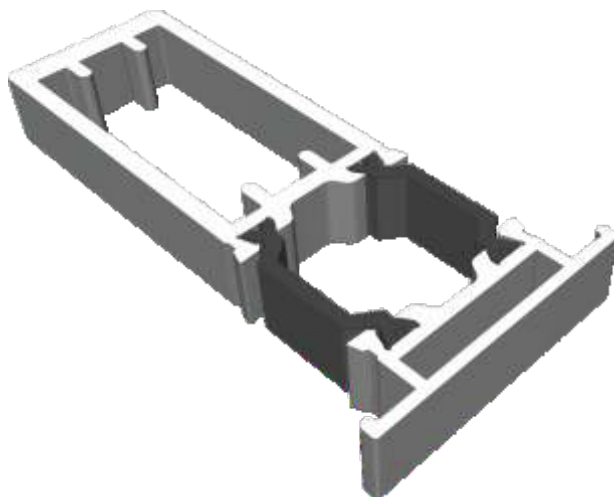

ZSB173 - Radius Sash

Adapters & Beads

DV540 - Track Insert

ZSB201 - Track Insert

DV576 - Rebate Adapter

DV546 - Lock Adapter

DV160 - 24mm

DV67 - 28mm

DV64 - 32mm

Floating Mullion & Head Extensions

DV532 - Floating Mullion

ETC515N - 42mm Head Extension

Corner Post & Coupler

ETC348 - 90° Corner Post

ETC357 - 25mm Coupler

Cills

ETC451 - 85mm Cill

ETC457 - 150mm Cill

Cills

ETC458 - 190mm Cill

ETC479 - 225mm Cill

Thresholds

Standard Rebated

Thresholds

Standard

Head

With 42mm Extension

Jambs

Locking Side

Jambs

Hinge Side

Meeting Stile