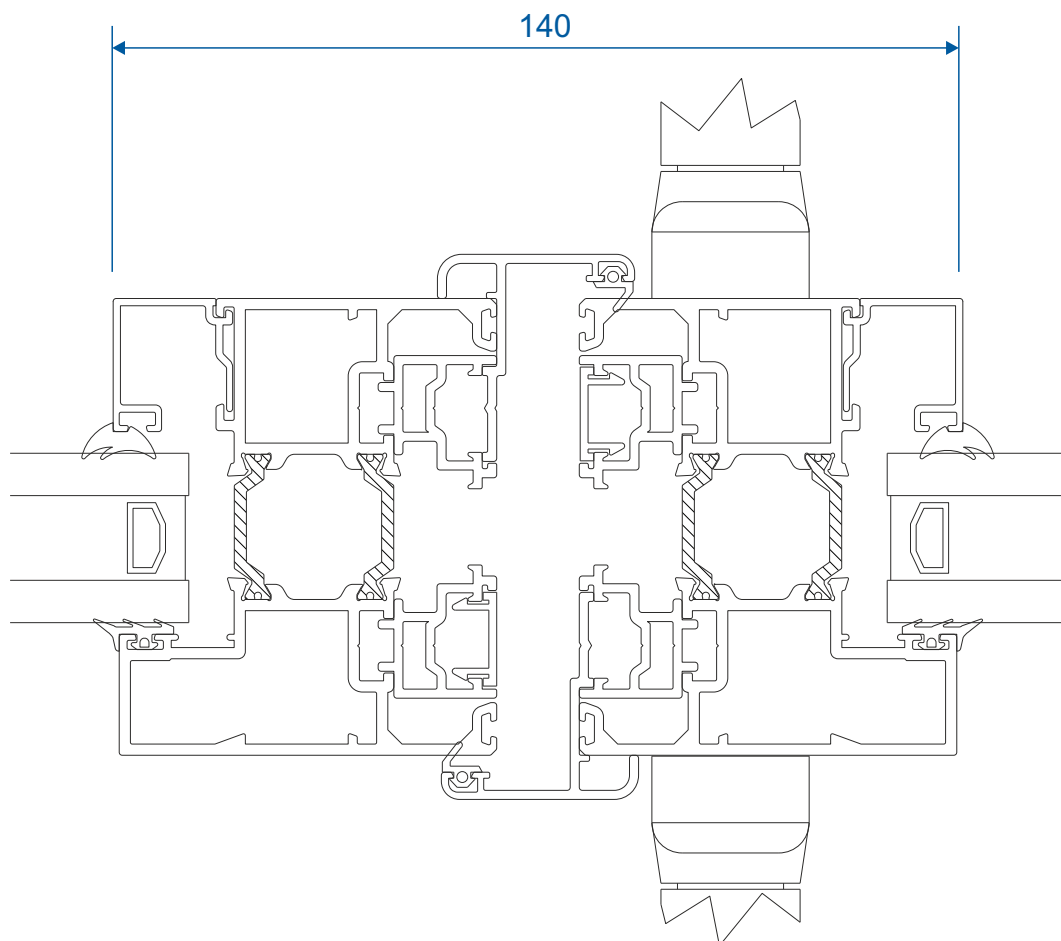

Meeting Stile

Double Door