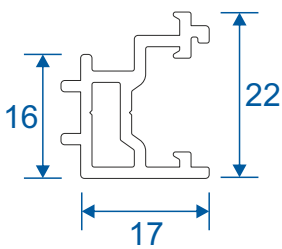

Outer Frame & Threshold

ZSB171 - Outerframe / Standard Rebated Threshold

If DV510 used internal height is 63mm.

ZSB202 - Low Rebated Threshold

ZSB176 - Low Rebated Threshold Clip In Cill

Sashes

ZSB174 - Square Sash

ZSB173 - Radius Sash

Adapters & Beads

DV540 - Track Insert

ZSB201 - Track Insert

DV576 - Rebate Adapter

DV546 - Lock Adapter

DV160 - 24mm

DV67 - 28mm

DV64 - 32mm

Floating Mullion & Head Extensions

DV532 - Floating Mullion

ETC515N - 42mm Head Extension

Corner Post & Coupler

ETC348 - 90° Corner Post

ETC357 - 25mm Coupler

Cills

Standard

Head

With 42mm Extension

Jambs

Locking Side

Jambs

Hinge Side

Meeting Stile