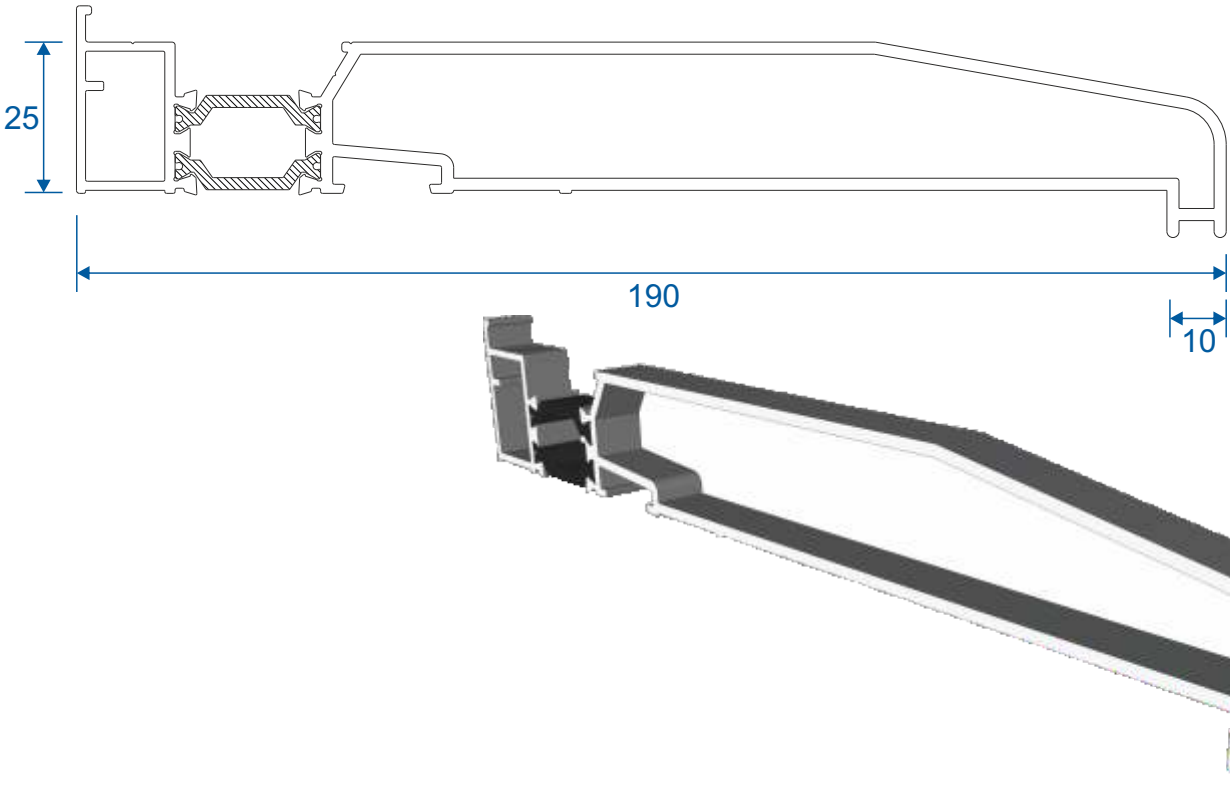

DV64 - 32mm

Floating Mullion & Head Extensions

DV532 - Floating Mullion

ETC515N - 42mm Head Extension

Corner Post & Coupler

ETC348 - 90° Corner Post

ETC357 - 25mm Coupler

Cills

ETC451 - 85mm Cill

ETC457 - 150mm Cill

Cills

ETC458 - 190mm Cill

ETC479 - 225mm Cill

Thresholds

Standard Rebated

Thresholds

Standard Rebated With Cill

Thresholds

Low Rebated

Thresholds

Low Rebated - With Clip In Cill

Thresholds

Low Rebated - With Separate Cill

Head

Standard

Head

With 42mm Extension

Jambs

Locking Side

Jambs

Hinge Side

Meeting Stile