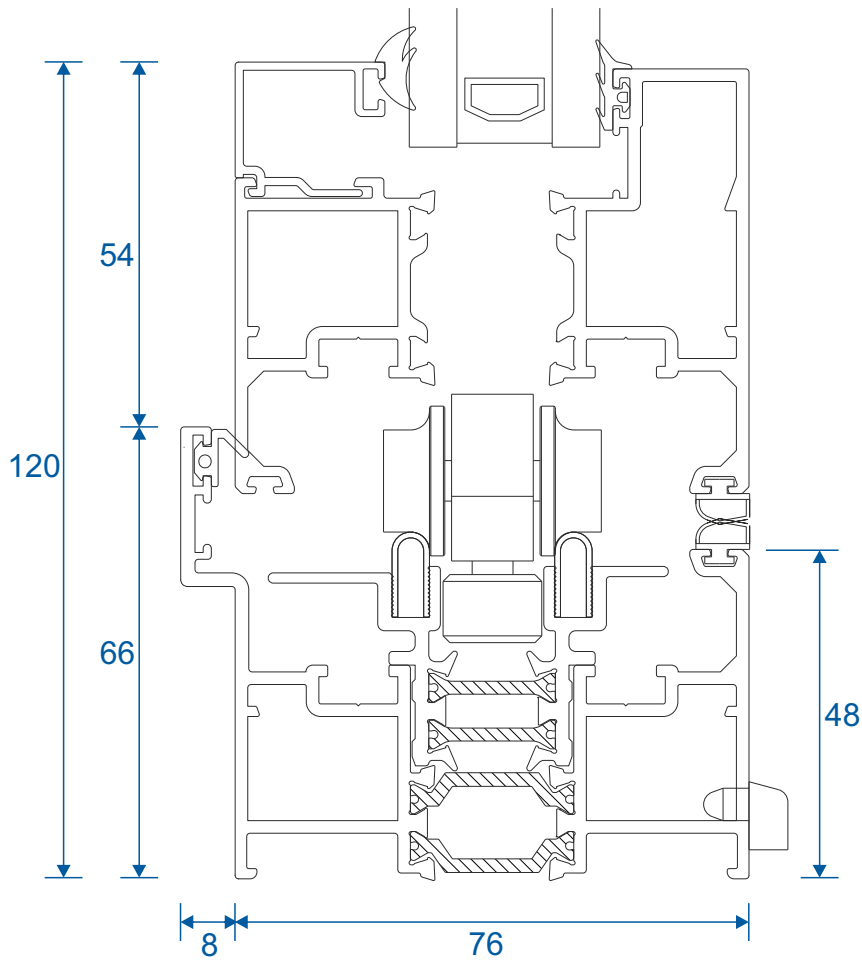

Outer Frame & Threshold

ZSB171 - Outerframe / Standard Rebated Threshold

If DV510 used internal height is 63mm.

ZSB202 - Low Rebated Threshold

ZSB176 - Low Rebated Threshold Clip In Cill

Sashes

ZSB174 - Square Sash

DV64 - 32mm

Floating Mullion & Head Extensions

DV532 - Floating Mullion

ETC515N - 42mm Head Extension

Corner Post & Coupler

ETC348 - 90° Corner Post

ETC357 - 25mm Coupler

Cills

ETC451 - 85mm Cill

ETC457 - 150mm Cill

Cills

ETC458 - 190mm Cill

ETC479 - 225mm Cill

Thresholds

Standard Rebated

Thresholds

Standard

Head

With 42mm Extension

Jambs

Locking Side

Jambs

Hinge Side

Meeting Stile