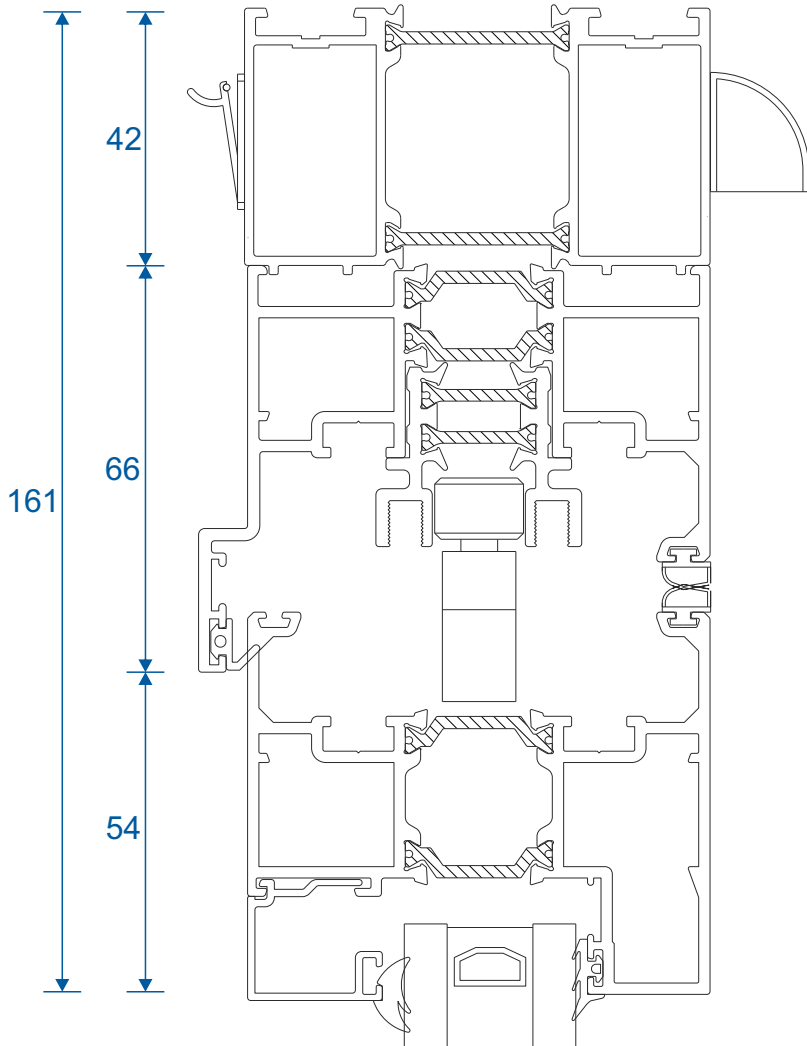

Emperor Concealed

Section Identification Guide

DURATION
WINDOWS

Contents

Profiles

Outer Frame & Thresholds	3
Sashes	4
Adapters & Beads	5
Floating Mullion & Head Extensions	6
Corner Post & Coupler	7
Cills	8 - 9

ETC451 - 85mm Cill

ETC457 - 150mm Cill

Cills

ETC458 - 190mm Cill

ETC479 - 225mm Cill

Thresholds

Standard Rebated

Thresholds

Standard Rebated With Cill

Thresholds

Low Rebated

Thresholds

Low Rebated - With Clip In Cill

Thresholds

Low Rebated - With Separate Cill

Head

Standard

Head

With 42mm Extension

Jambs

Locking Side

Jambs

Hinge Side

Meeting Stile