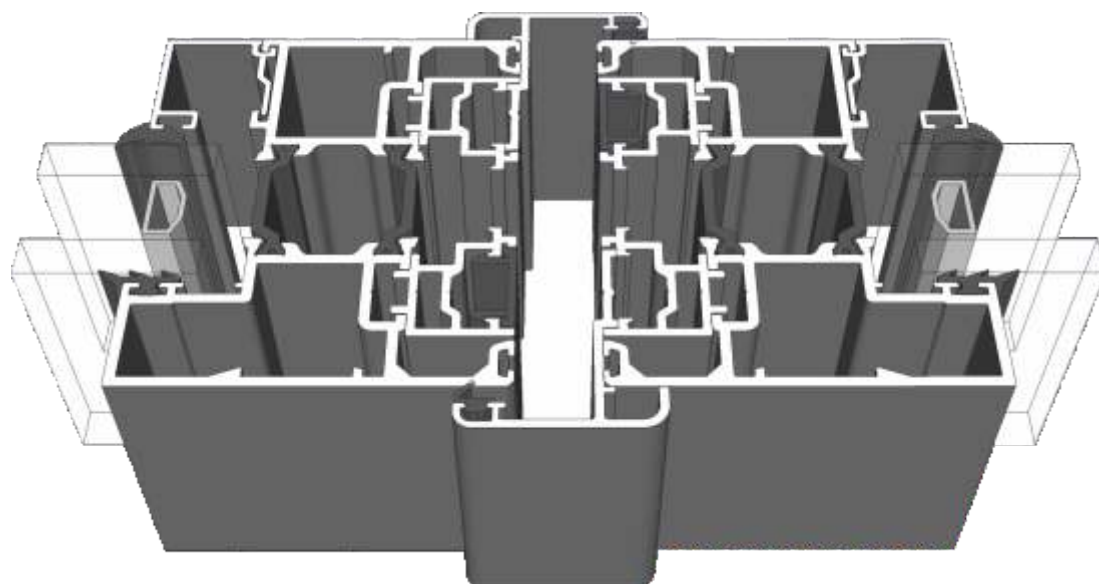

Standard

Head

With 42mm Extension

Jambs

Locking Side

Jambs

Hinge Side

Meeting Stile

With Or Without Intermediate Handle

Meeting Stile

Double Door

Meeting Stiles

Traffic Door Closing Floating Mullion

Even Panels Opening In One Direction

Meeting Stile

Two Even Panels