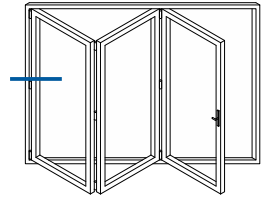

Standard

Head

With 42mm Extension

Jambs

Locking Side

Jambs

Hinge Side

Meeting Stile

With Or Without Intermediate Handle

Meeting Stile

Double Door

Meeting Stiles

Traffic Door Closing Floating Mullion

Even Panels Opening In One Direction

Meeting Stile

Two Even Panels