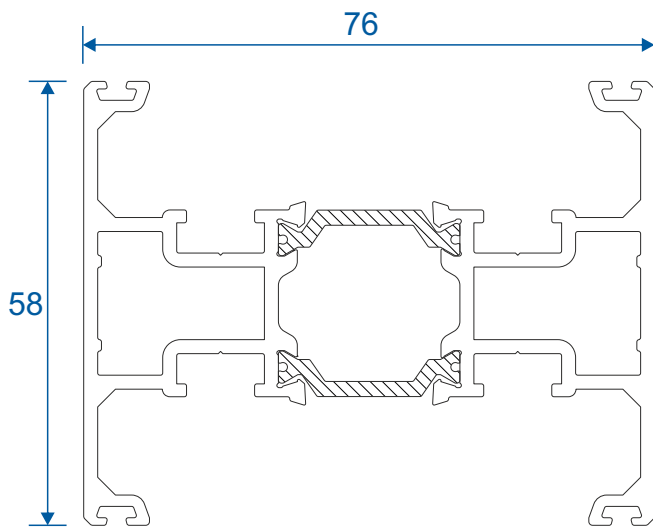

Outer Frame & Threshold

ZSB171 - Outerframe / Standard Rebated Threshold

If DV510 used internal height is 63mm.

ZSB202 - Low Rebated Threshold

ZSB176 - Low Rebated Threshold Clip In Cill

Sashes

ZSB174 - Square Sash

ZSB173 - Radius Sash

Adapters & Beads

DV540 - Track Insert

ZSB201 - Track Insert

DV576 - Rebate Adapter

DV546 - Lock Adapter

DV160 - 24mm

DV67 - 28mm

DV64 - 32mm

Floating Mullion & Head Extensions

DV532 - Floating Mullion

ETC515N - 42mm Head Extension

Corner Post & Coupler

ETC348 - 90° Corner Post

ETC357 - 25mm Coupler

Cills

Standard

Head

With 42mm Extension

Jambs

Locking Side

Jambs

Hinge Side

Meeting Stile