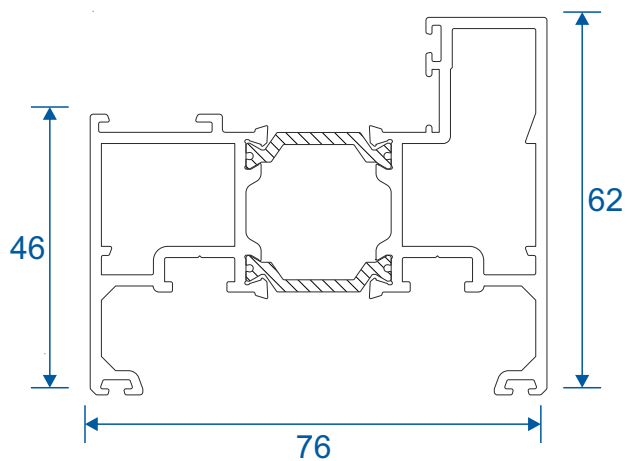

Sections

Standard Rebated Threshold	10
Standard Rebated Threshold With Cill	11
Low Rebated Threshold	12
Low Rebated Threshold With Clip In Cill	13
Low Rebated Threshold With Separate Cill	14
Head	15
Head With 42mm Extension	16
Jamb - Locking	17
Jamb - Hinge	18
Two Panels Meeting Stile	19
Double Door Meeting Stile	20
Traffic Door Closing On Even Panels	21
Even Panel Opening In One Direction	21
Two Even Panel Doors Meeting Stile	22

Outer Frame & Threshold

ZSB171 - Outerframe / Standard Rebated Threshold

If DV510 used internal height is 63mm.

ZSB202 - Low Rebated Threshold

ZSB176 - Low Rebated Threshold Clip In Cill

Sashes

ZSB174 - Square Sash

DV64 - 32mm

Floating Mullion & Head Extensions

DV532 - Floating Mullion

ETC515N - 42mm Head Extension

Corner Post & Coupler

ETC348 - 90° Corner Post

ETC357 - 25mm Coupler

Cills

Standard

Head

With 42mm Extension

Jambs

Locking Side

Jambs

Hinge Side

Meeting Stile