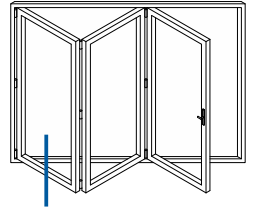

Standard Rebated With Cill

Thresholds

Low Rebated

Thresholds

Low Rebated - With Clip In Cill

Thresholds

Low Rebated - With Separate Cill

Head

Standard

Head

With 42mm Extension

Jambs

Locking Side

Jambs

Hinge Side

Meeting Stile

With Or Without Intermediate Handle

Meeting Stile

Double Door

Meeting Stiles

Traffic Door Closing Floating Mullion

Even Panels Opening In One Direction

Meeting Stile

Two Even Panels