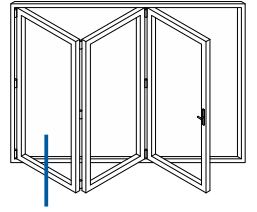

DV64 - 32mm

Floating Mullion & Head Extensions

DV532 - Floating Mullion

ETC515N - 42mm Head Extension

Corner Post & Coupler

ETC348 - 90° Corner Post

ETC357 - 25mm Coupler

Cills

ETC451 - 85mm Cill

ETC457 - 150mm Cill

Cills

ETC458 - 190mm Cill

ETC479 - 225mm Cill

Thresholds

Standard Rebated

Thresholds

Standard Rebated With Cill

Thresholds

Low Rebated

Thresholds

Low Rebated - With Clip In Cill

Thresholds

Low Rebated - With Separate Cill

Head