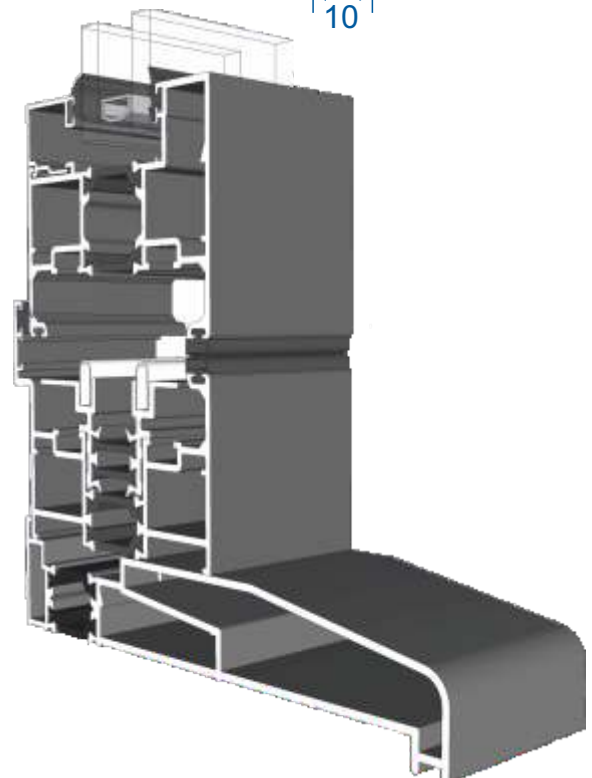

ETC451 - 85mm Cill

ETC457 - 150mm Cill

Cills

ETC458 - 190mm Cill

ETC479 - 225mm Cill

Thresholds

Standard Rebated

Thresholds

Standard Rebated With Cill

Thresholds

Low Rebated

Thresholds

Low Rebated - With Clip In Cill

Thresholds

Low Rebated - With Separate Cill

Head