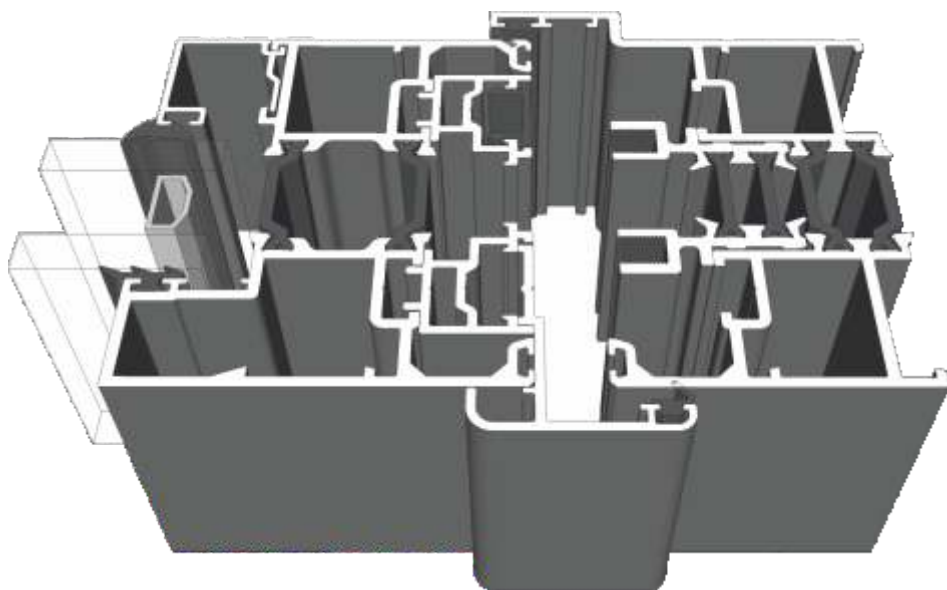

Standard

Head

With 42mm Extension

Jambs

Locking Side

Jambs

Hinge Side

Meeting Stile

With Or Without Intermediate Handle

Meeting Stile

Double Door

Meeting Stiles

Traffic Door Closing Floating Mullion

Even Panels Opening In One Direction

Meeting Stile

Two Even Panels