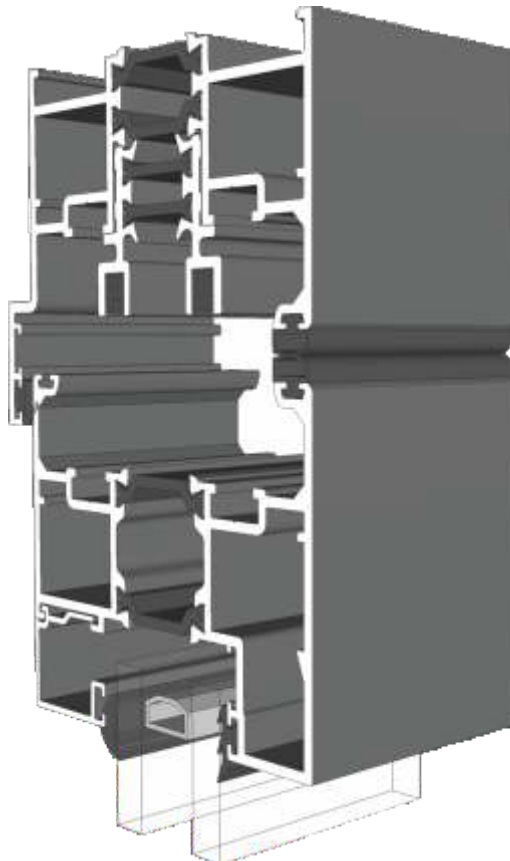

Standard Rebated With Cill

Thresholds

Low Rebated

Thresholds

Low Rebated - With Clip In Cill

Thresholds

Low Rebated - With Separate Cill

Head

Standard

Head

With 42mm Extension

Jambs

Locking Side

Jambs

Hinge Side

Meeting Stile