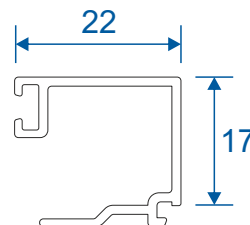

Outer Frame & Threshold

ZSB171 - Outerframe / Standard Rebated Threshold

If DV510 used internal height is 63mm.

ZSB202 - Low Rebated Threshold

ZSB176 - Low Rebated Threshold Clip In Cill

Sashes

ZSB174 - Square Sash

ZSB173 - Radius Sash

Adapters & Beads

DV540 - Track Insert

ZSB201 - Track Insert

DV576 - Rebate Adapter

DV546 - Lock Adapter

DV160 - 24mm

DV67 - 28mm

DV64 - 32mm

Floating Mullion & Head Extensions

DV532 - Floating Mullion

ETC515N - 42mm Head Extension

Corner Post & Coupler

ETC348 - 90° Corner Post

ETC357 - 25mm Coupler

Cills

Standard

Head

With 42mm Extension

Jambs

Locking Side

Jambs

Hinge Side

Meeting Stile