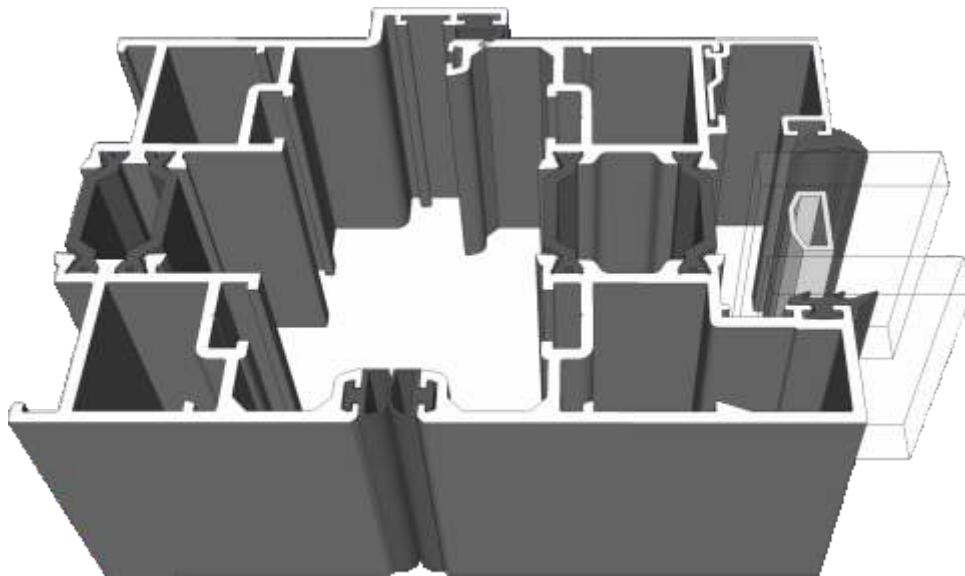

Standard

Head

With 42mm Extension

Jambs

Locking Side

Jambs

Hinge Side

Meeting Stile

With Or Without Intermediate Handle

Meeting Stile

Double Door

Meeting Stiles

Traffic Door Closing Floating Mullion

Even Panels Opening In One Direction

Meeting Stile

Two Even Panels