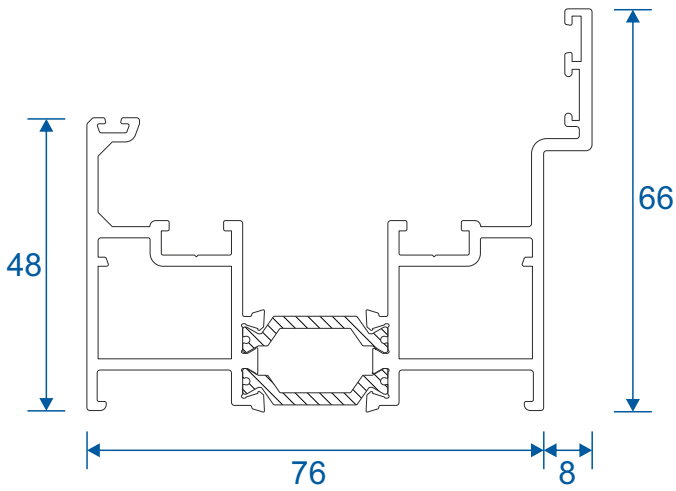

Emperor Concealed

Section Identification Guide

DURATION
WINDOWS

Contents

Profiles

Outer Frame & Thresholds	3
Sashes	4
Adapters & Beads	5
Floating Mullion & Head Extensions	6
Corner Post & Coupler	7
Cills	8 - 9

Sections

Standard Rebated Threshold	10
Standard Rebated Threshold With Cill	11
Low Rebated Threshold	12
Low Rebated Threshold With Clip In Cill	13
Low Rebated Threshold With Separate Cill	14
Head	15
Head With 42mm Extension	16
Jamb - Locking	17
Jamb - Hinge	18
Two Panels Meeting Stile	19
Double Door Meeting Stile	20
Traffic Door Closing On Even Panels	21
Even Panel Opening In One Direction	21
Two Even Panel Doors Meeting Stile	22

Outer Frame & Threshold

ZSB171 - Outerframe / Standard Rebated Threshold

If DV510 used internal height is 63mm.

ZSB202 - Low Rebated Threshold

ZSB176 - Low Rebated Threshold Clip In Cill

Sashes

ZSB174 - Square Sash

Standard

Head

With 42mm Extension

Jambs

Locking Side

Jambs

Hinge Side

Meeting Stile