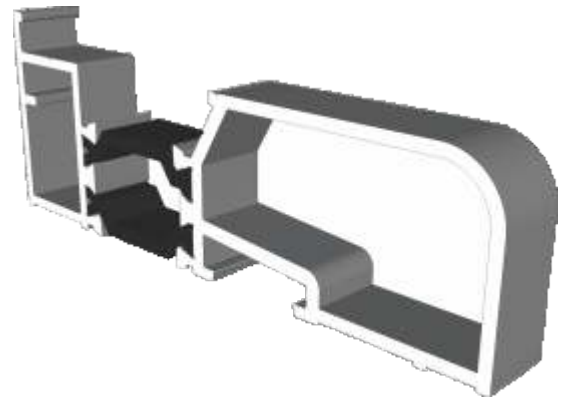

ZSB173 - Radius Sash

Adapters & Beads

DV540 - Track Insert

ZSB201 - Track Insert

DV576 - Rebate Adapter

DV546 - Lock Adapter

DV160 - 24mm

DV67 - 28mm

DV64 - 32mm

Floating Mullion & Head Extensions

DV532 - Floating Mullion

ETC515N - 42mm Head Extension

Corner Post & Coupler

ETC348 - 90° Corner Post

ETC357 - 25mm Coupler

Cills

ETC451 - 85mm Cill

ETC457 - 150mm Cill

Cills

ETC458 - 190mm Cill

ETC479 - 225mm Cill

Thresholds

Standard Rebated

Thresholds

Standard Rebated With Cill

Thresholds

Low Rebated

Thresholds

Low Rebated - With Clip In Cill

Thresholds

Low Rebated - With Separate Cill

Head