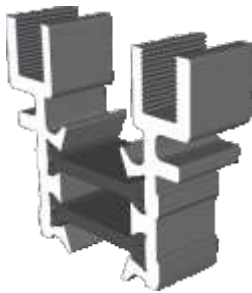

Emperor Concealed

Section Identification Guide

DURATION
WINDOWS

Contents

Profiles

Outer Frame & Thresholds	3
Sashes	4
Adapters & Beads	5
Floating Mullion & Head Extensions	6
Corner Post & Coupler	7
Cills	8 - 9

Outer Frame & Threshold

ZSB171 - Outerframe / Standard Rebated Threshold

If DV510 used internal height is 63mm.

ZSB202 - Low Rebated Threshold

ZSB176 - Low Rebated Threshold Clip In Cill

Sashes

ZSB174 - Square Sash

ZSB173 - Radius Sash

Adapters & Beads

DV540 - Track Insert

ZSB201 - Track Insert

DV576 - Rebate Adapter

DV546 - Lock Adapter

DV160 - 24mm

DV67 - 28mm

DV64 - 32mm

Floating Mullion & Head Extensions

DV532 - Floating Mullion

ETC515N - 42mm Head Extension

Corner Post & Coupler

ETC348 - 90° Corner Post

ETC357 - 25mm Coupler

Cills