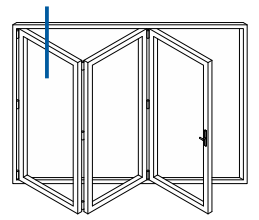

Standard Rebated With Cill

Thresholds

Low Rebated

Thresholds

Low Rebated - With Clip In Cill

Thresholds

Low Rebated - With Separate Cill

Head

Standard

Head

With 42mm Extension

Jambs

Locking Side

Jambs

Hinge Side

Meeting Stile

With Or Without Intermediate Handle

Meeting Stile

Double Door

Meeting Stiles

Traffic Door Closing Floating Mullion

Even Panels Opening In One Direction

Meeting Stile

Two Even Panels