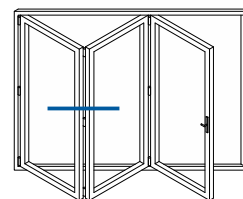

Standard

Head

With 42mm Extension

Jambs

Locking Side

Jambs

Hinge Side

Meeting Stile

With Or Without Intermediate Handle

Meeting Stile

Double Door

Meeting Stiles

Traffic Door Closing Floating Mullion

Even Panels Opening In One Direction

Meeting Stile

Two Even Panels