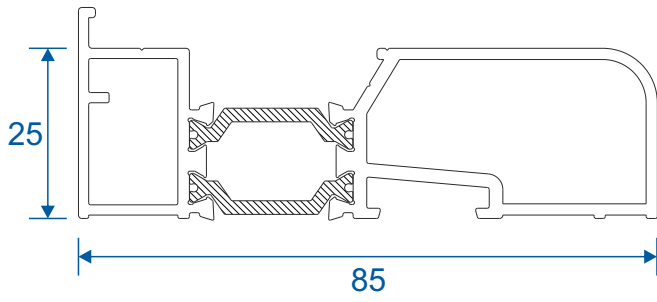

Outer Frame & Threshold

ZSB171 - Outerframe / Standard Rebated Threshold

If DV510 used internal height is 63mm.

ZSB202 - Low Rebated Threshold

ZSB176 - Low Rebated Threshold Clip In Cill

Sashes

ZSB174 - Square Sash

DV64 - 32mm

Floating Mullion & Head Extensions

DV532 - Floating Mullion

ETC515N - 42mm Head Extension

Corner Post & Coupler

ETC348 - 90° Corner Post

ETC357 - 25mm Coupler

Cills

ETC451 - 85mm Cill

ETC457 - 150mm Cill

Cills

ETC458 - 190mm Cill

ETC479 - 225mm Cill

Thresholds

Standard Rebated

Thresholds

Standard

Head

With 42mm Extension

Jambs

Locking Side

Jambs

Hinge Side

Meeting Stile