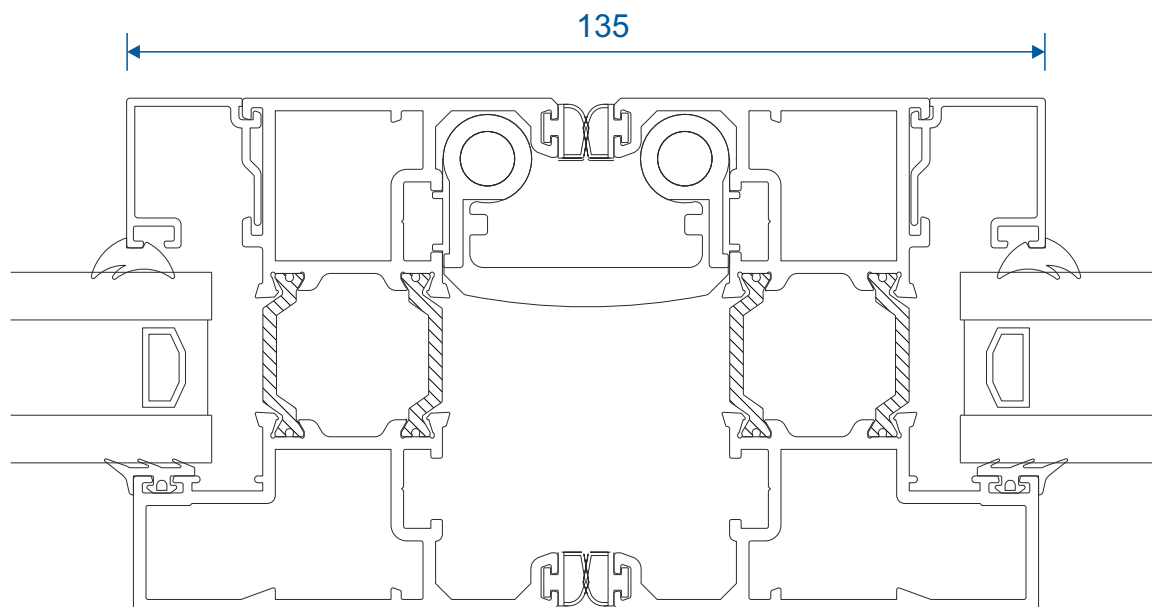

ETC451 - 85mm Cill

ETC457 - 150mm Cill

Cills

ETC458 - 190mm Cill

ETC479 - 225mm Cill

Thresholds

Standard Rebated

Thresholds

Standard

Head

With 42mm Extension

Jambs

Locking Side

Jambs

Hinge Side

Meeting Stile

With Or Without Intermediate Handle

Meeting Stile

Double Door

Meeting Stiles

Traffic Door Closing Floating Mullion

Even Panels Opening In One Direction

Meeting Stile

Two Even Panels