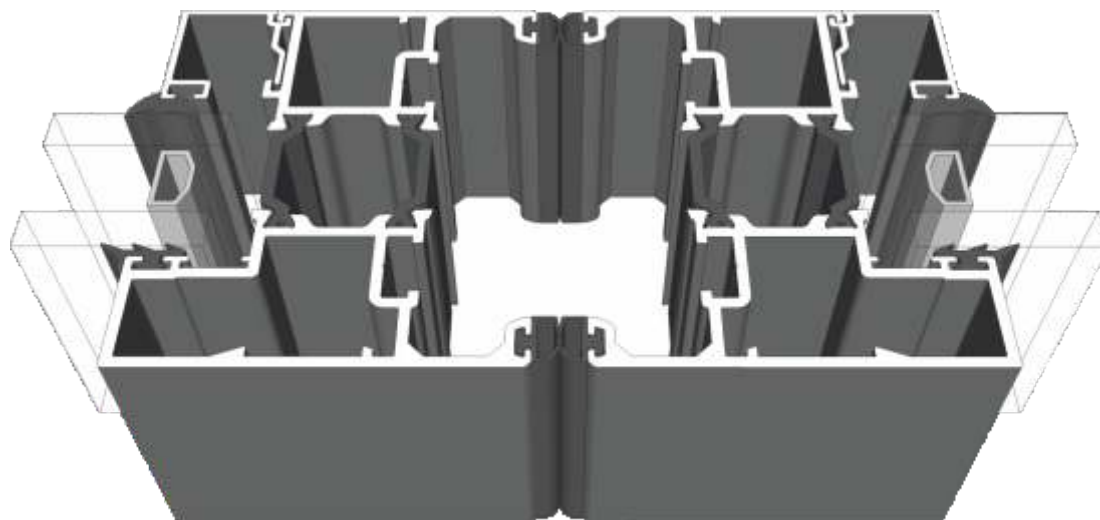

Standard

Head

With 42mm Extension

Jambs

Locking Side

Jambs

Hinge Side

Meeting Stile

With Or Without Intermediate Handle

Meeting Stile

Double Door

Meeting Stiles

Traffic Door Closing Floating Mullion

Even Panels Opening In One Direction

Meeting Stile

Two Even Panels