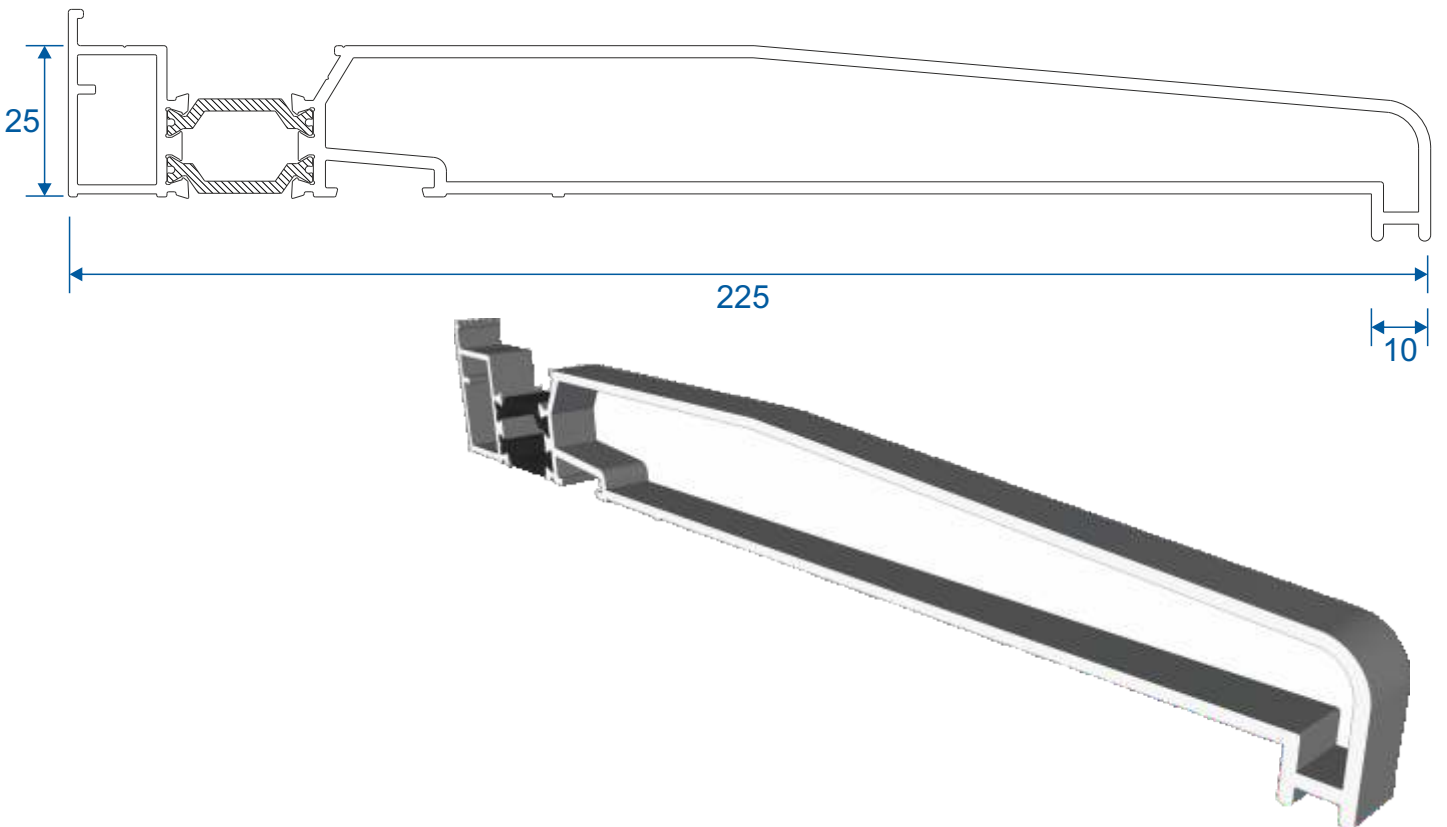

DV64 - 32mm

Floating Mullion & Head Extensions

DV532 - Floating Mullion

ETC515N - 42mm Head Extension

Corner Post & Coupler

ETC348 - 90° Corner Post

ETC357 - 25mm Coupler

Cills

ETC451 - 85mm Cill

ETC457 - 150mm Cill

Cills

ETC458 - 190mm Cill

ETC479 - 225mm Cill

Thresholds

Standard Rebated

Thresholds

Standard Rebated With Cill

Thresholds

Low Rebated

Thresholds

Low Rebated - With Clip In Cill

Thresholds

Low Rebated - With Separate Cill

Head

Standard

Head

With 42mm Extension

Jambs

Locking Side

Jambs

Hinge Side

Meeting Stile