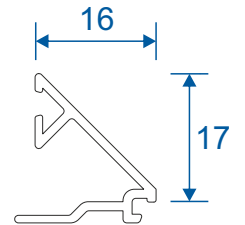

Outer Frame & Threshold

ZSB171 - Outerframe / Standard Rebated Threshold

If DV510 used internal height is 63mm.

ZSB202 - Low Rebated Threshold

ZSB176 - Low Rebated Threshold Clip In Cill

Sashes

ZSB174 - Square Sash

ZSB173 - Radius Sash

Adapters & Beads

DV540 - Track Insert

ZSB201 - Track Insert

DV576 - Rebate Adapter

DV546 - Lock Adapter

DV160 - 24mm

DV67 - 28mm

DV64 - 32mm

Floating Mullion & Head Extensions

DV532 - Floating Mullion

ETC515N - 42mm Head Extension

Corner Post & Coupler

ETC348 - 90° Corner Post

ETC357 - 25mm Coupler

Cills

Standard

Head

With 42mm Extension

Jambs

Locking Side

Jambs

Hinge Side

Meeting Stile