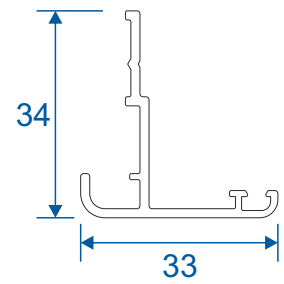

Outer Frame & Threshold

ZSB171 - Outerframe / Standard Rebated Threshold

If DV510 used internal height is 63mm.

ZSB202 - Low Rebated Threshold

ZSB176 - Low Rebated Threshold Clip In Cill

Sashes

ZSB174 - Square Sash

ZSB173 - Radius Sash

Adapters & Beads

DV540 - Track Insert

ZSB201 - Track Insert

DV576 - Rebate Adapter

DV546 - Lock Adapter

DV160 - 24mm

DV67 - 28mm

DV64 - 32mm

Floating Mullion & Head Extensions

DV532 - Floating Mullion

ETC515N - 42mm Head Extension

Corner Post & Coupler

ETC348 - 90° Corner Post

ETC357 - 25mm Coupler

Cills

ETC451 - 85mm Cill

ETC457 - 150mm Cill

Cills

ETC458 - 190mm Cill

ETC479 - 225mm Cill

Thresholds

Standard Rebated

Thresholds