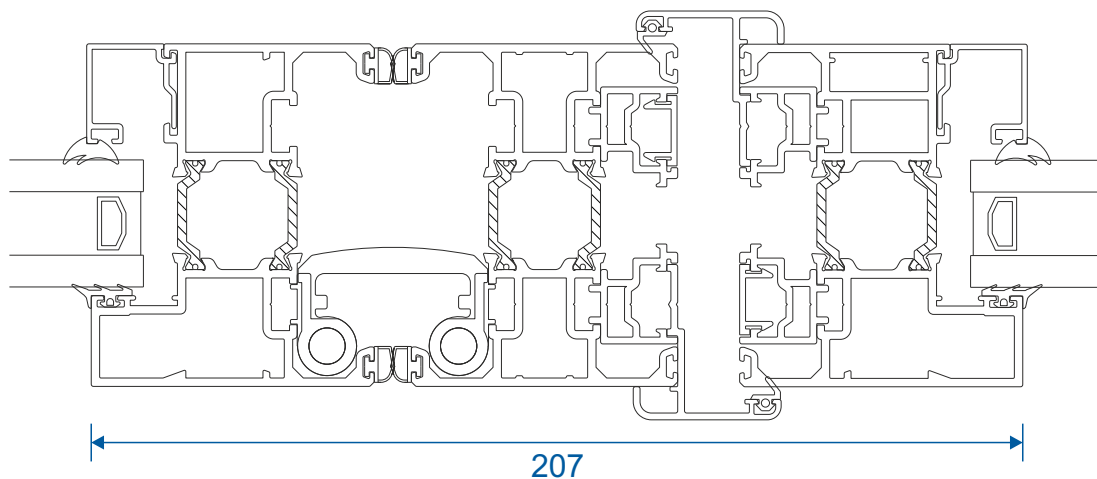

Emperor Concealed

Section Identification Guide

DURATION
WINDOWS

Contents

Profiles

Outer Frame & Thresholds	3
Sashes	4
Adapters & Beads	5
Floating Mullion & Head Extensions	6
Corner Post & Coupler	7
Cills	8 - 9

Standard

Head

With 42mm Extension

Jambs

Locking Side

Jambs

Hinge Side

Meeting Stile

With Or Without Intermediate Handle

Meeting Stile

Double Door

Meeting Stiles

Traffic Door Closing Floating Mullion

Even Panels Opening In One Direction

Meeting Stile

Two Even Panels