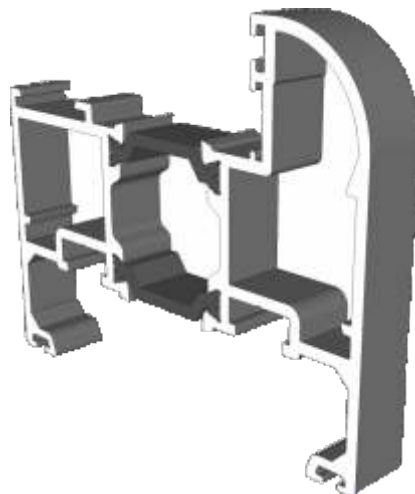

Sections

Standard Rebated Threshold	10
Standard Rebated Threshold With Cill	11
Low Rebated Threshold	12
Low Rebated Threshold With Clip In Cill	13
Low Rebated Threshold With Separate Cill	14
Head	15
Head With 42mm Extension	16
Jamb - Locking	17
Jamb - Hinge	18
Two Panels Meeting Stile	19
Double Door Meeting Stile	20
Traffic Door Closing On Even Panels	21
Even Panel Opening In One Direction	21
Two Even Panel Doors Meeting Stile	22

Outer Frame & Threshold

ZSB171 - Outerframe / Standard Rebated Threshold

If DV510 used internal height is 63mm.

ZSB202 - Low Rebated Threshold

ZSB176 - Low Rebated Threshold Clip In Cill

Sashes

ZSB174 - Square Sash

ZSB173 - Radius Sash

Adapters & Beads

DV540 - Track Insert

ZSB201 - Track Insert

DV576 - Rebate Adapter

DV546 - Lock Adapter

DV160 - 24mm

DV67 - 28mm

DV64 - 32mm

Floating Mullion & Head Extensions

DV532 - Floating Mullion

ETC515N - 42mm Head Extension

Corner Post & Coupler

ETC348 - 90° Corner Post

ETC357 - 25mm Coupler

Cills