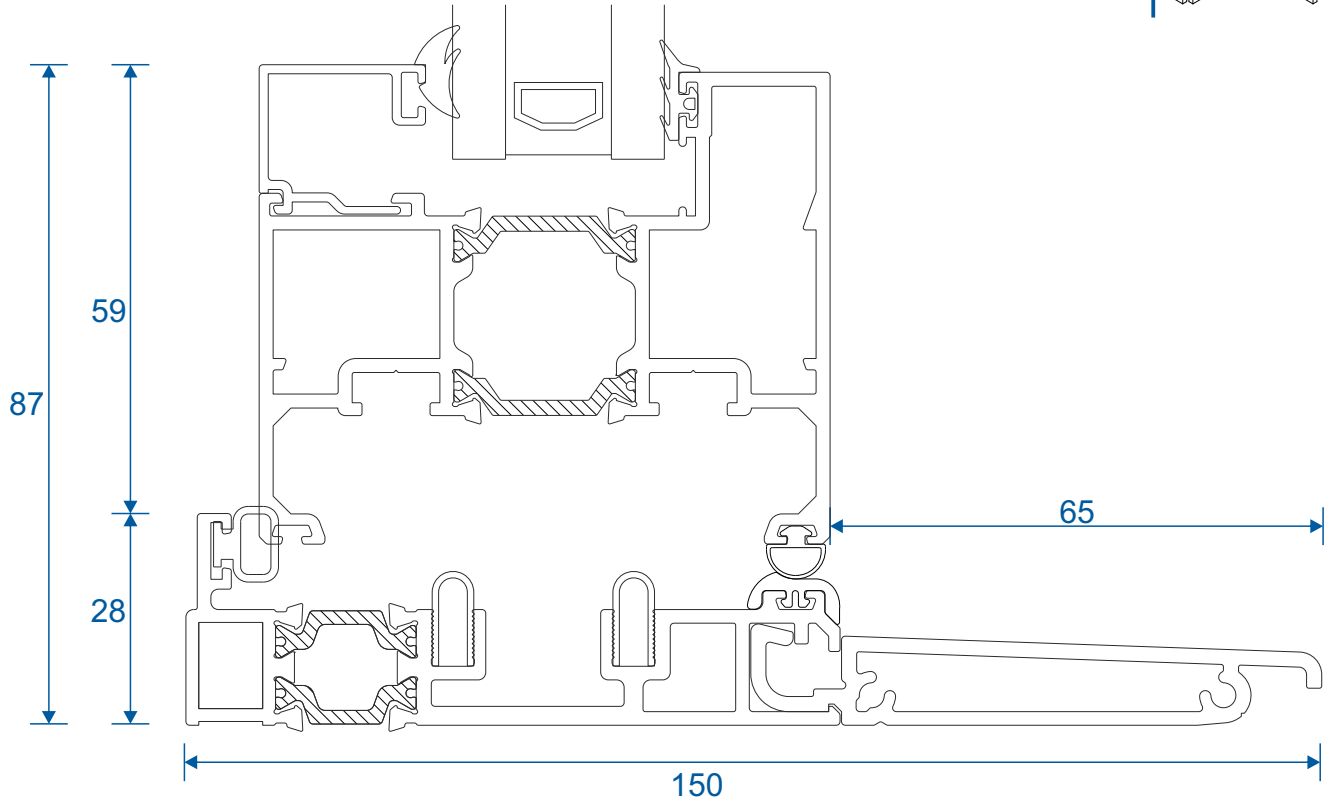

ETC451 - 85mm Cill

ETC457 - 150mm Cill

Cills

ETC458 - 190mm Cill

ETC479 - 225mm Cill

Thresholds

Standard Rebated

Thresholds

Standard Rebated With Cill

Thresholds

Low Rebated

Thresholds

Low Rebated - With Clip In Cill

Thresholds

Low Rebated - With Separate Cill

Head

Standard

Head

With 42mm Extension

Jambs

Locking Side

Jambs

Hinge Side

Meeting Stile