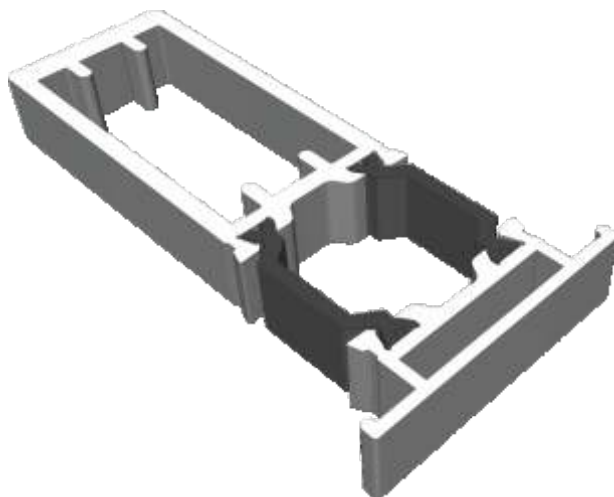

DV64 - 32mm

Floating Mullion & Head Extensions

DV532 - Floating Mullion

ETC515N - 42mm Head Extension

Corner Post & Coupler

ETC348 - 90° Corner Post

ETC357 - 25mm Coupler

Cills

ETC451 - 85mm Cill

ETC457 - 150mm Cill

Cills

ETC458 - 190mm Cill

ETC479 - 225mm Cill

Thresholds

Standard Rebated

Thresholds

Standard Rebated With Cill

Thresholds

Low Rebated

Thresholds

Low Rebated - With Clip In Cill

Thresholds

Low Rebated - With Separate Cill

Head

Standard

Head

With 42mm Extension

Jambs

Locking Side

Jambs

Hinge Side

Meeting Stile