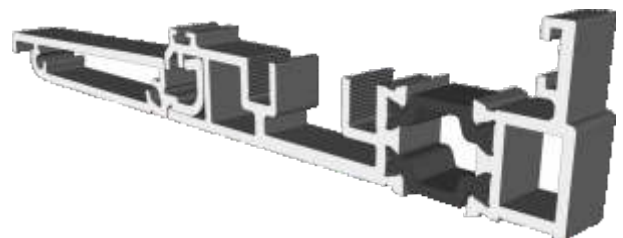

Outer Frame & Threshold

ZSB171 - Outerframe / Standard Rebated Threshold

If DV510 used internal height is 63mm.

ZSB202 - Low Rebated Threshold

ZSB176 - Low Rebated Threshold Clip In Cill

Sashes

ZSB174 - Square Sash

ZSB173 - Radius Sash

Adapters & Beads

DV540 - Track Insert

ZSB201 - Track Insert

DV576 - Rebate Adapter

DV546 - Lock Adapter

DV160 - 24mm

DV67 - 28mm