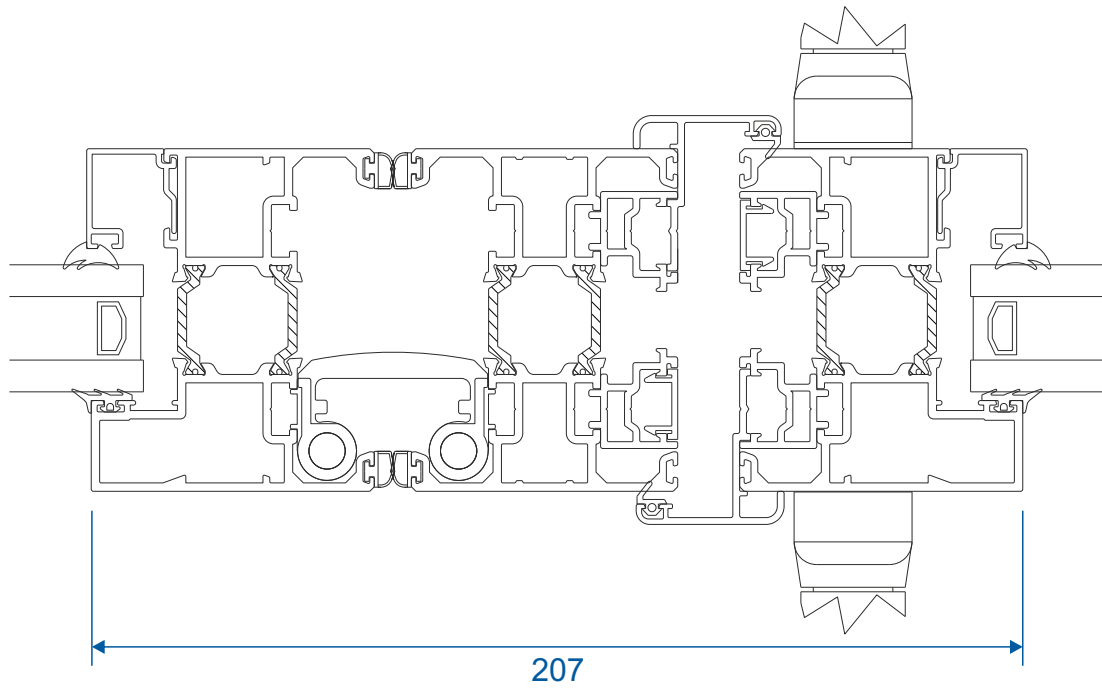

Standard

Head

With 42mm Extension

Jambs

Locking Side

Jambs

Hinge Side

Meeting Stile

With Or Without Intermediate Handle

Meeting Stile

Double Door

Meeting Stiles

Traffic Door Closing Floating Mullion

Even Panels Opening In One Direction

Meeting Stile

Two Even Panels