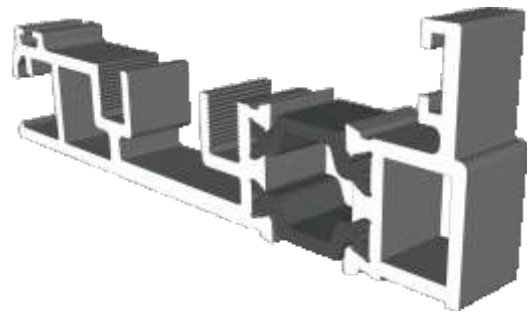

Emperor Concealed

Section Identification Guide

DURATION
WINDOWS

Contents

Profiles

Outer Frame & Thresholds	3
Sashes	4
Adapters & Beads	5
Floating Mullion & Head Extensions	6
Corner Post & Coupler	7
Cills	8 - 9

Sections

Standard Rebated Threshold	10
Standard Rebated Threshold With Cill	11
Low Rebated Threshold	12
Low Rebated Threshold With Clip In Cill	13
Low Rebated Threshold With Separate Cill	14
Head	15
Head With 42mm Extension	16
Jamb - Locking	17
Jamb - Hinge	18
Two Panels Meeting Stile	19
Double Door Meeting Stile	20
Traffic Door Closing On Even Panels	21
Even Panel Opening In One Direction	21
Two Even Panel Doors Meeting Stile	22

Outer Frame & Threshold

ZSB171 - Outerframe / Standard Rebated Threshold

If DV510 used internal height is 63mm.

ZSB202 - Low Rebated Threshold

ZSB176 - Low Rebated Threshold Clip In Cill

Sashes

ZSB174 - Square Sash

Standard

Head

With 42mm Extension

Jambs

Locking Side

Jambs

Hinge Side

Meeting Stile