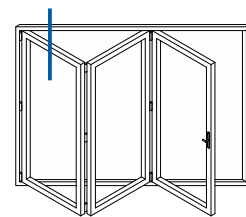

Standard Rebated With Cill

Thresholds

Low Rebated

Thresholds

Low Rebated - With Clip In Cill

Thresholds

Low Rebated - With Separate Cill

Head

Standard

Head

With 42mm Extension

Jambs

Locking Side

Jambs

Hinge Side

Meeting Stile

With Or Without Intermediate Handle

Meeting Stile

Double Door

Meeting Stiles

Traffic Door Closing Floating Mullion

Even Panels Opening In One Direction

Meeting Stile

Two Even Panels