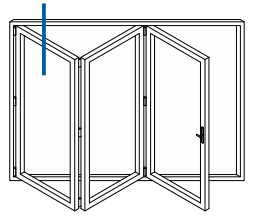

Standard Rebated With Cill

Thresholds

Low Rebated

Thresholds

Low Rebated - With Clip In Cill

Thresholds

Low Rebated - With Separate Cill

Head

Standard

Head

With 42mm Extension

Jambs

Locking Side

Jambs

Hinge Side

Meeting Stile

With Or Without Intermediate Handle

Meeting Stile

Double Door

Meeting Stiles

Traffic Door Closing Floating Mullion

Even Panels Opening In One Direction

Meeting Stile

Two Even Panels