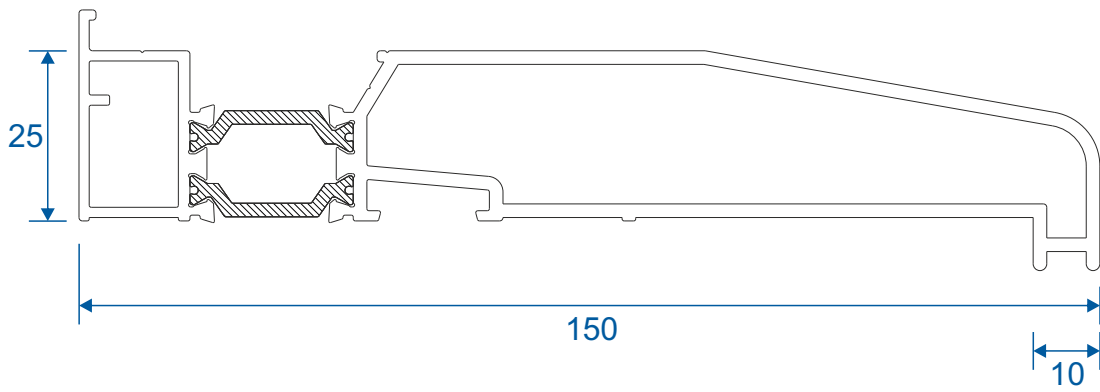

DV64 - 32mm

Floating Mullion & Head Extensions

DV532 - Floating Mullion

ETC515N - 42mm Head Extension

Corner Post & Coupler

ETC348 - 90° Corner Post

ETC357 - 25mm Coupler

Cills

ETC451 - 85mm Cill

ETC457 - 150mm Cill

Cills

ETC458 - 190mm Cill

ETC479 - 225mm Cill

Thresholds

Standard Rebated

Thresholds

Standard Rebated With Cill

Thresholds

Low Rebated

Thresholds

Low Rebated - With Clip In Cill

Thresholds

Low Rebated - With Separate Cill

Head

Standard

Head

With 42mm Extension

Jambs

Locking Side

Jambs

Hinge Side

Meeting Stile