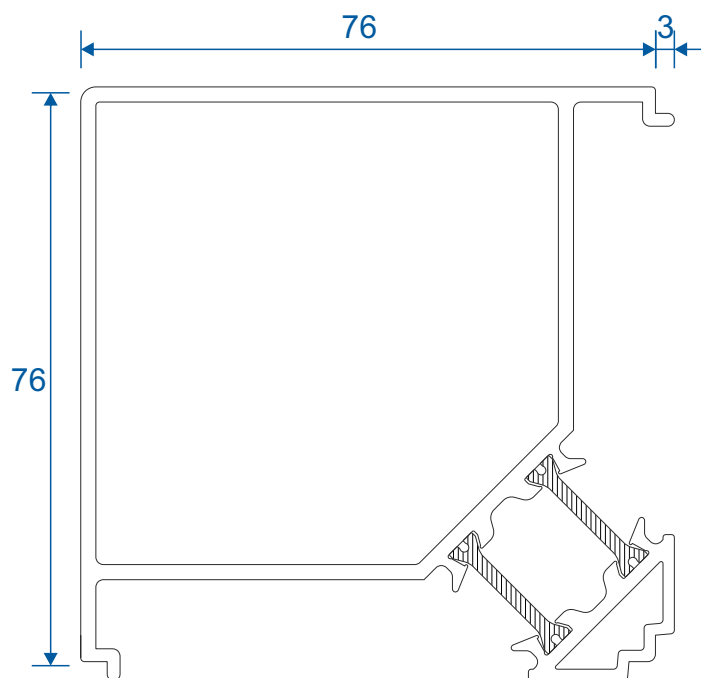

DV64 - 32mm

Floating Mullion & Head Extensions

DV532 - Floating Mullion

ETC515N - 42mm Head Extension

Corner Post & Coupler

ETC348 - 90° Corner Post

ETC357 - 25mm Coupler

Cills

ETC451 - 85mm Cill

ETC457 - 150mm Cill

Cills

ETC458 - 190mm Cill

ETC479 - 225mm Cill

Thresholds

Standard Rebated

Thresholds

Standard

Head

With 42mm Extension

Jambs

Locking Side

Jambs

Hinge Side

Meeting Stile