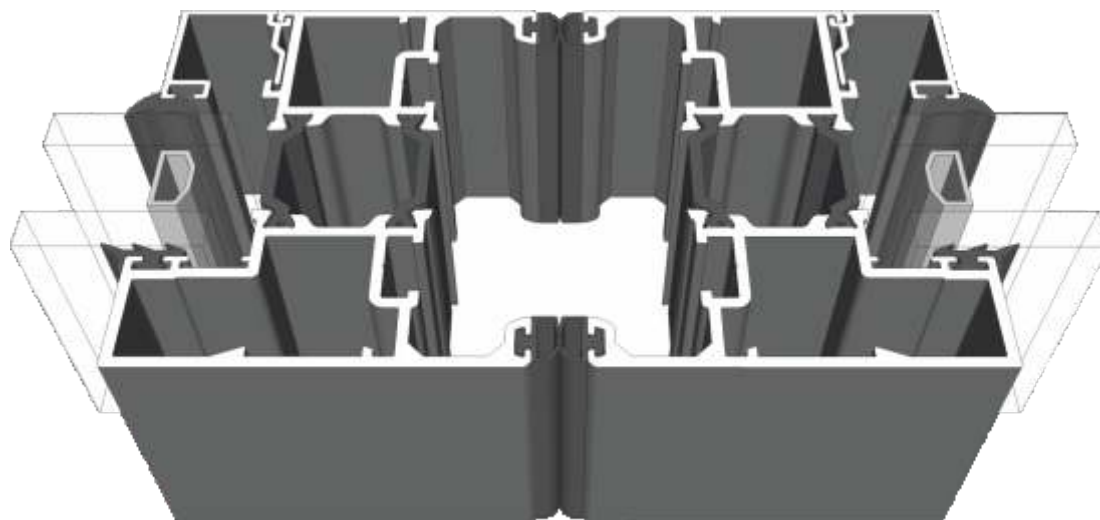

Standard

Head

With 42mm Extension

Jambs

Locking Side

Jambs

Hinge Side

Meeting Stile

With Or Without Intermediate Handle

Meeting Stile

Double Door

Meeting Stiles

Traffic Door Closing Floating Mullion

Even Panels Opening In One Direction

Meeting Stile

Two Even Panels