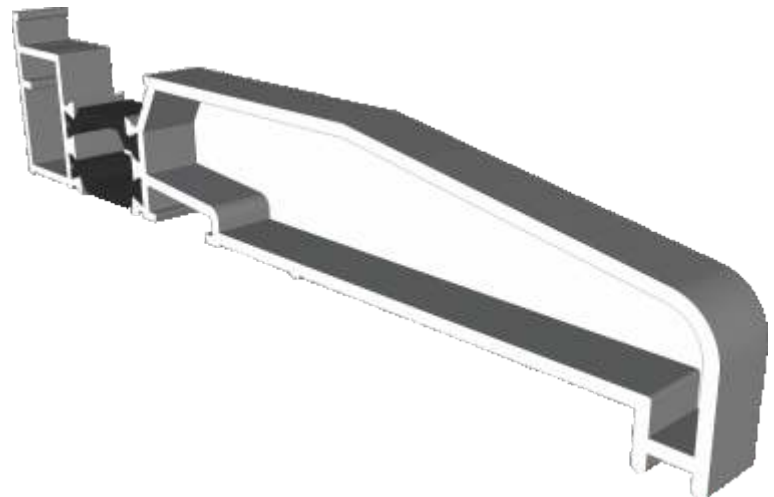

DV64 - 32mm

Floating Mullion & Head Extensions

DV532 - Floating Mullion

ETC515N - 42mm Head Extension

Corner Post & Coupler

ETC348 - 90° Corner Post

ETC357 - 25mm Coupler

Cills

ETC451 - 85mm Cill

ETC457 - 150mm Cill

Cills

ETC458 - 190mm Cill

ETC479 - 225mm Cill

Thresholds

Standard Rebated

Thresholds

Standard

Head

With 42mm Extension

Jambs

Locking Side

Jambs

Hinge Side

Meeting Stile