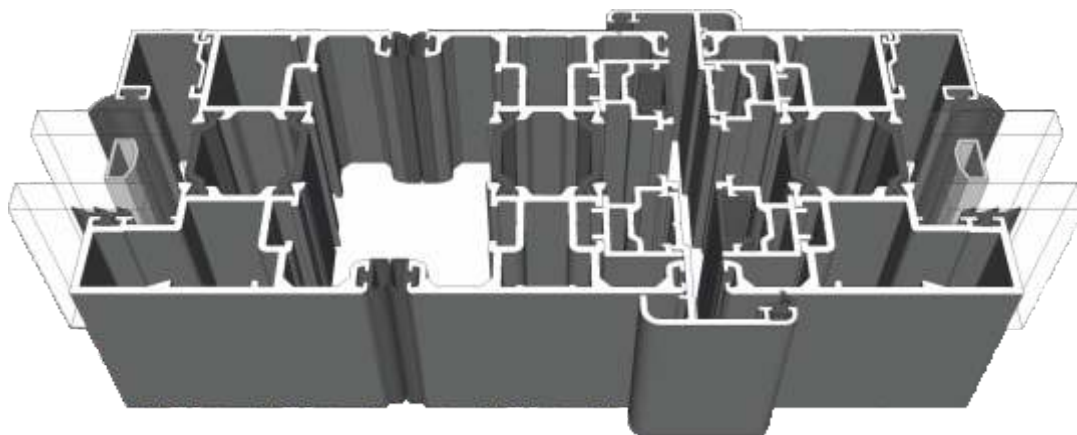

Standard

Head

With 42mm Extension

Jambs

Locking Side

Jambs

Hinge Side

Meeting Stile

With Or Without Intermediate Handle

Meeting Stile

Double Door

Meeting Stiles

Traffic Door Closing Floating Mullion

Even Panels Opening In One Direction

Meeting Stile

Two Even Panels