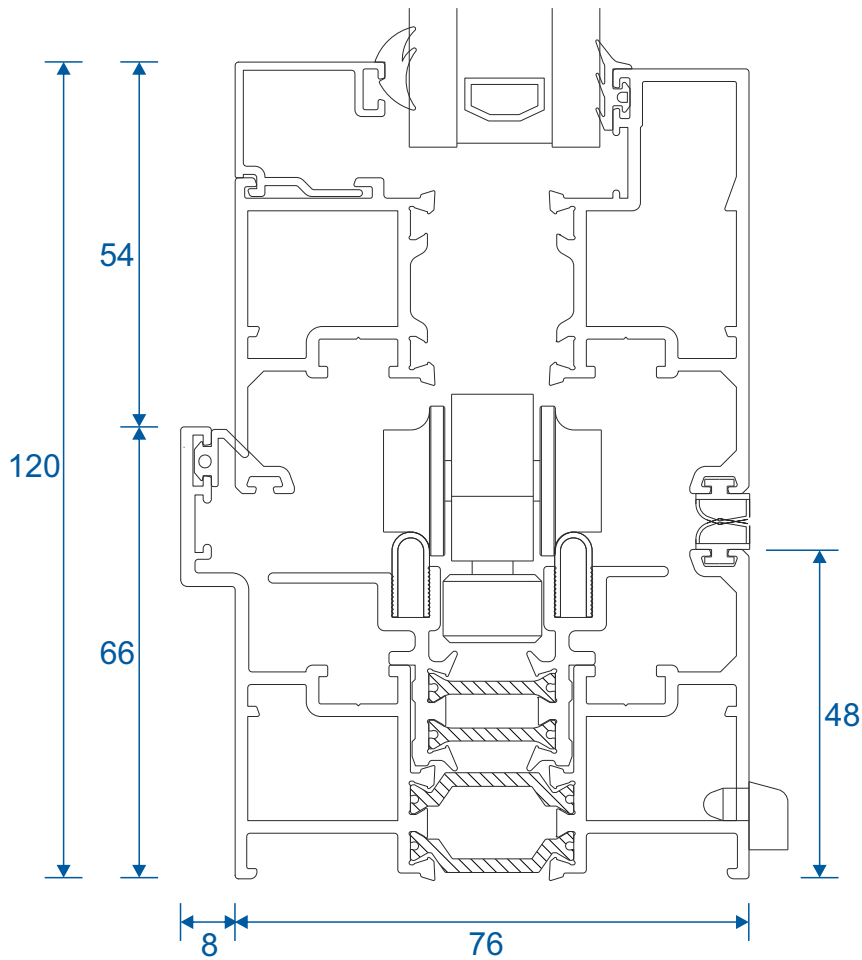

Outer Frame & Threshold

ZSB171 - Outerframe / Standard Rebated Threshold

If DV510 used internal height is 63mm.

ZSB202 - Low Rebated Threshold

ZSB176 - Low Rebated Threshold Clip In Cill

Sashes

ZSB174 - Square Sash

DV64 - 32mm

Floating Mullion & Head Extensions

DV532 - Floating Mullion

ETC515N - 42mm Head Extension

Corner Post & Coupler

ETC348 - 90° Corner Post

ETC357 - 25mm Coupler

Cills

ETC451 - 85mm Cill

ETC457 - 150mm Cill

Cills

ETC458 - 190mm Cill

ETC479 - 225mm Cill

Thresholds

Standard Rebated

Thresholds

Standard

Head

With 42mm Extension

Jambs

Locking Side

Jambs

Hinge Side

Meeting Stile