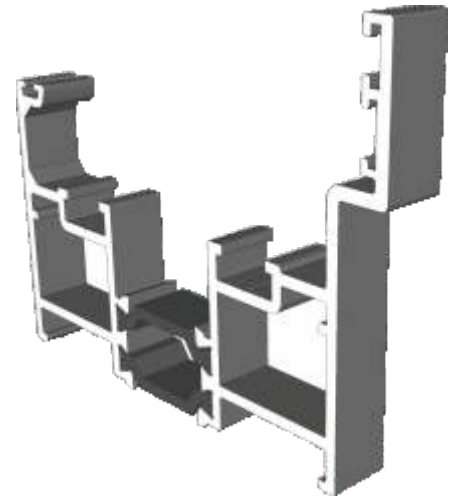

Emperor Concealed

Section Identification Guide

DURATION
WINDOWS

Contents

Profiles

Outer Frame & Thresholds	3
Sashes	4
Adapters & Beads	5
Floating Mullion & Head Extensions	6
Corner Post & Coupler	7
Cills	8 - 9

Sections

Standard Rebated Threshold	10
Standard Rebated Threshold With Cill	11
Low Rebated Threshold	12
Low Rebated Threshold With Clip In Cill	13
Low Rebated Threshold With Separate Cill	14
Head	15
Head With 42mm Extension	16
Jamb - Locking	17
Jamb - Hinge	18
Two Panels Meeting Stile	19
Double Door Meeting Stile	20
Traffic Door Closing On Even Panels	21
Even Panel Opening In One Direction	21
Two Even Panel Doors Meeting Stile	22

Outer Frame & Threshold

ZSB171 - Outerframe / Standard Rebated Threshold

If DV510 used internal height is 63mm.

ZSB202 - Low Rebated Threshold

ZSB176 - Low Rebated Threshold Clip In Cill

Sashes

ZSB174 - Square Sash

Standard

Head

With 42mm Extension

Jambs

Locking Side

Jambs

Hinge Side

Meeting Stile