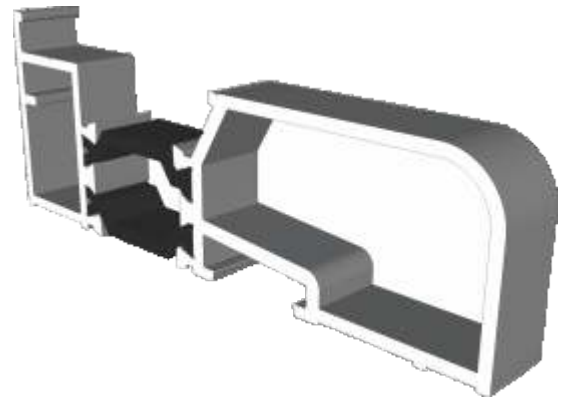

ZSB173 - Radius Sash

Adapters & Beads

DV540 - Track Insert

ZSB201 - Track Insert

DV576 - Rebate Adapter

DV546 - Lock Adapter

DV160 - 24mm

DV67 - 28mm

DV64 - 32mm

Floating Mullion & Head Extensions

DV532 - Floating Mullion

ETC515N - 42mm Head Extension

Corner Post & Coupler

ETC348 - 90° Corner Post

ETC357 - 25mm Coupler

Cills

ETC451 - 85mm Cill

ETC457 - 150mm Cill

Cills

ETC458 - 190mm Cill

ETC479 - 225mm Cill

Thresholds

Standard Rebated

Thresholds

Standard Rebated With Cill

Thresholds

Low Rebated

Thresholds

Low Rebated - With Clip In Cill

Thresholds

Low Rebated - With Separate Cill

Head