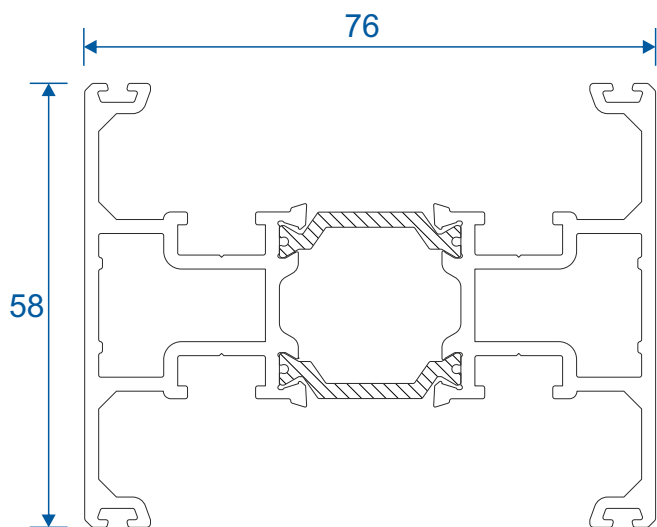

Outer Frame & Threshold

ZSB171 - Outerframe / Standard Rebated Threshold

If DV510 used internal height is 63mm.

ZSB202 - Low Rebated Threshold

ZSB176 - Low Rebated Threshold Clip In Cill

Sashes

ZSB174 - Square Sash

ZSB173 - Radius Sash

Adapters & Beads

DV540 - Track Insert

ZSB201 - Track Insert

DV576 - Rebate Adapter

DV546 - Lock Adapter

DV160 - 24mm

DV67 - 28mm

DV64 - 32mm

Floating Mullion & Head Extensions

DV532 - Floating Mullion

ETC515N - 42mm Head Extension

Corner Post & Coupler

ETC348 - 90° Corner Post

ETC357 - 25mm Coupler

Cills

Standard

Head

With 42mm Extension

Jambs

Locking Side

Jambs

Hinge Side

Meeting Stile