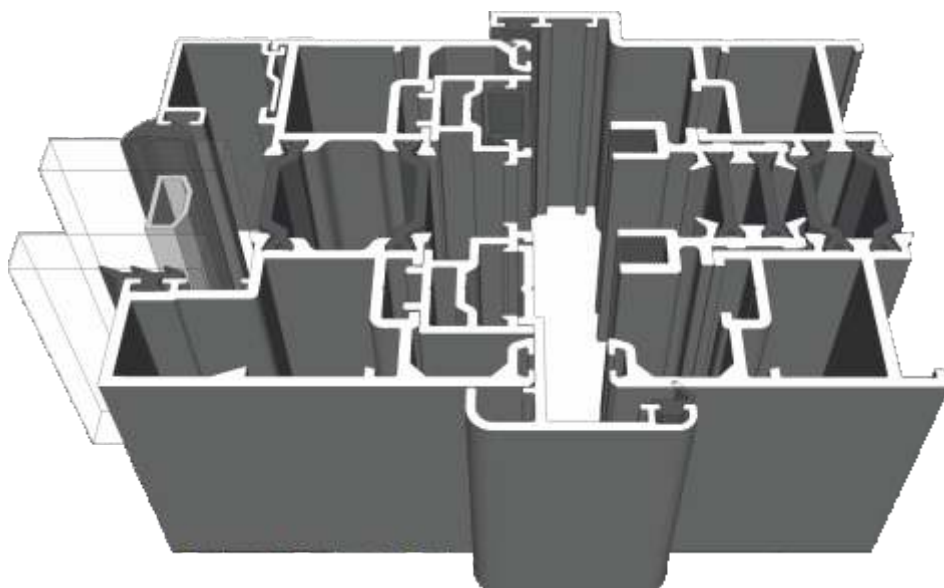

Standard

Head

With 42mm Extension

Jambs

Locking Side

Jambs

Hinge Side

Meeting Stile

With Or Without Intermediate Handle

Meeting Stile

Double Door

Meeting Stiles

Traffic Door Closing Floating Mullion

Even Panels Opening In One Direction

Meeting Stile

Two Even Panels