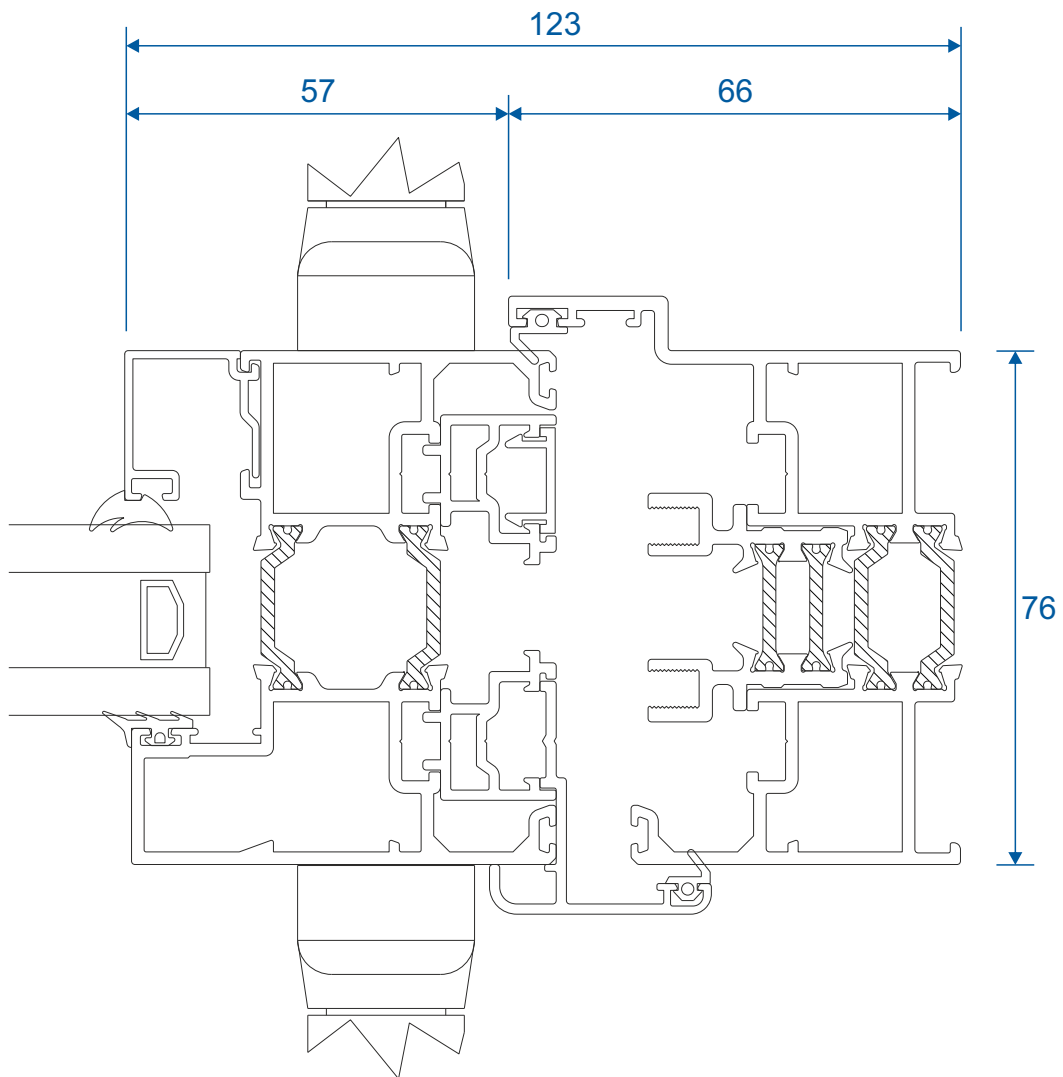

Emperor Concealed

Section Identification Guide

DURATION
WINDOWS

Contents

Profiles

Outer Frame & Thresholds	3
Sashes	4
Adapters & Beads	5
Floating Mullion & Head Extensions	6
Corner Post & Coupler	7
Cills	8 - 9

ETC451 - 85mm Cill

ETC457 - 150mm Cill

Cills

ETC458 - 190mm Cill

ETC479 - 225mm Cill

Thresholds

Standard Rebated

Thresholds

Standard

Head

With 42mm Extension

Jambs

Locking Side

Jambs

Hinge Side

Meeting Stile