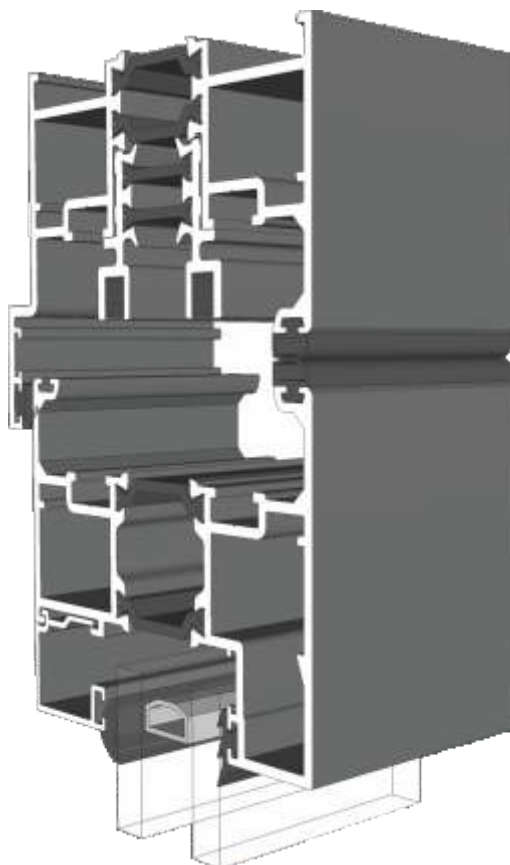

Standard Rebated With Cill

Thresholds

Low Rebated

Thresholds

Low Rebated - With Clip In Cill

Thresholds

Low Rebated - With Separate Cill

Head

Standard

Head

With 42mm Extension

Jambs

Locking Side

Jambs

Hinge Side

Meeting Stile