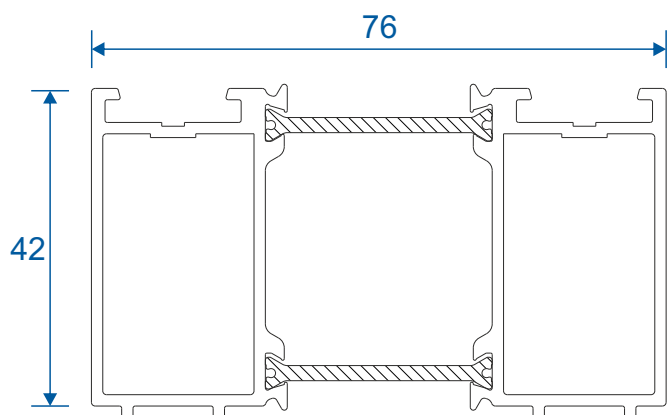

DV64 - 32mm

Floating Mullion & Head Extensions

DV532 - Floating Mullion

ETC515N - 42mm Head Extension

Corner Post & Coupler

ETC348 - 90° Corner Post

ETC357 - 25mm Coupler

Cills

ETC451 - 85mm Cill

ETC457 - 150mm Cill

Cills

ETC458 - 190mm Cill

ETC479 - 225mm Cill

Thresholds

Standard Rebated

Thresholds

Standard

Head

With 42mm Extension

Jambs

Locking Side

Jambs

Hinge Side

Meeting Stile