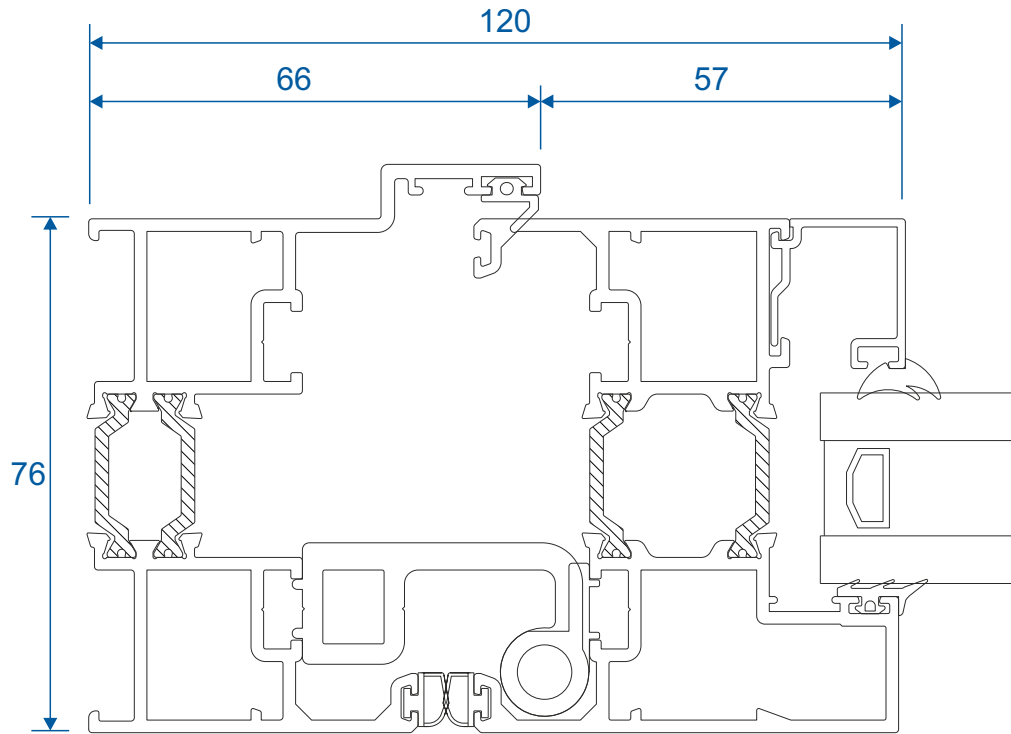

Standard

Head

With 42mm Extension

Jambs

Locking Side

Jambs

Hinge Side

Meeting Stile

With Or Without Intermediate Handle

Meeting Stile

Double Door

Meeting Stiles

Traffic Door Closing Floating Mullion

Even Panels Opening In One Direction

Meeting Stile

Two Even Panels