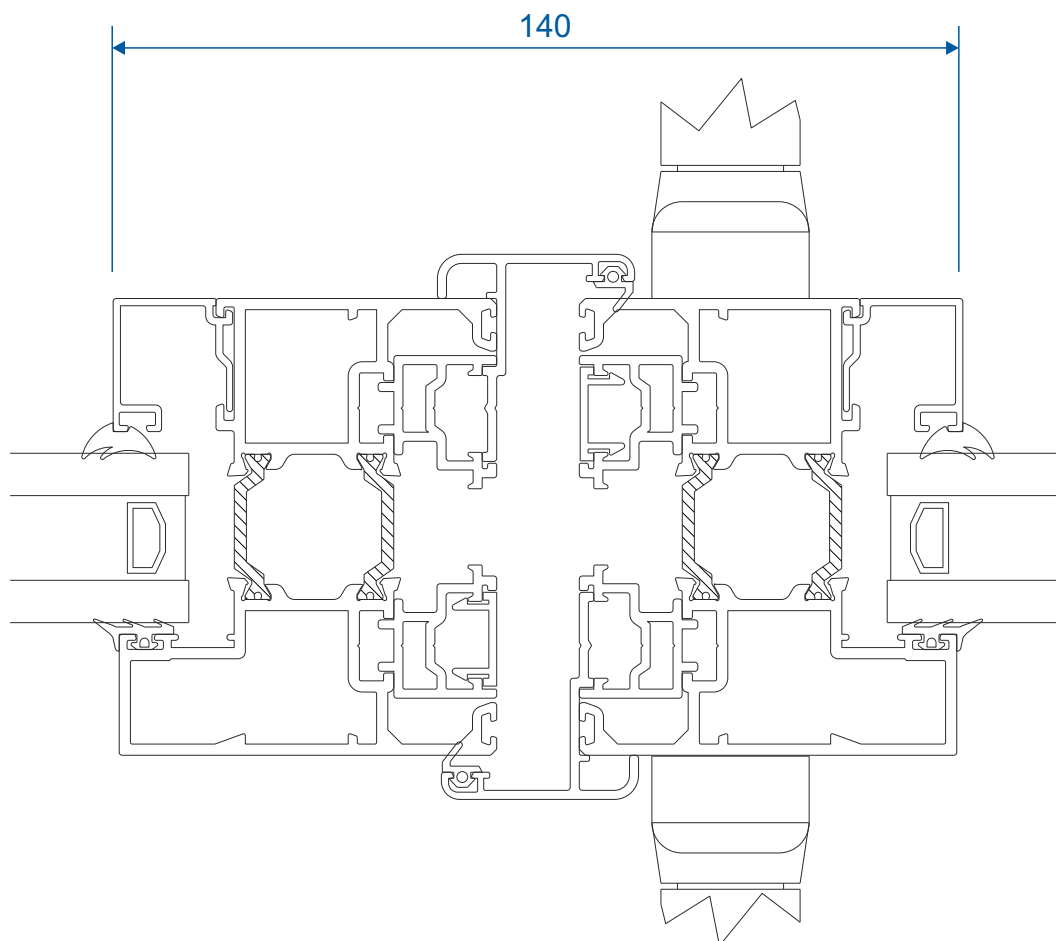

Meeting Stile

Double Door