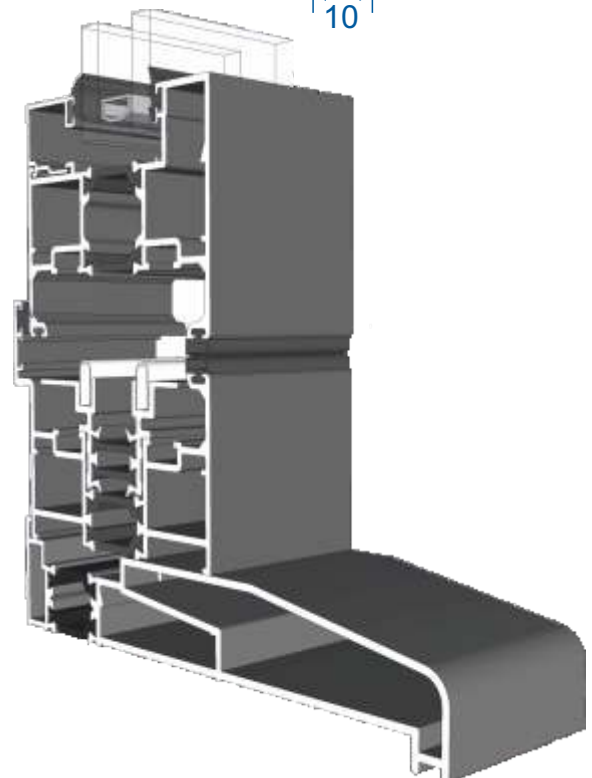

ETC451 - 85mm Cill

ETC457 - 150mm Cill

Cills

ETC458 - 190mm Cill

ETC479 - 225mm Cill

Thresholds

Standard Rebated

Thresholds

Standard Rebated With Cill

Thresholds

Low Rebated

Thresholds

Low Rebated - With Clip In Cill

Thresholds

Low Rebated - With Separate Cill

Head