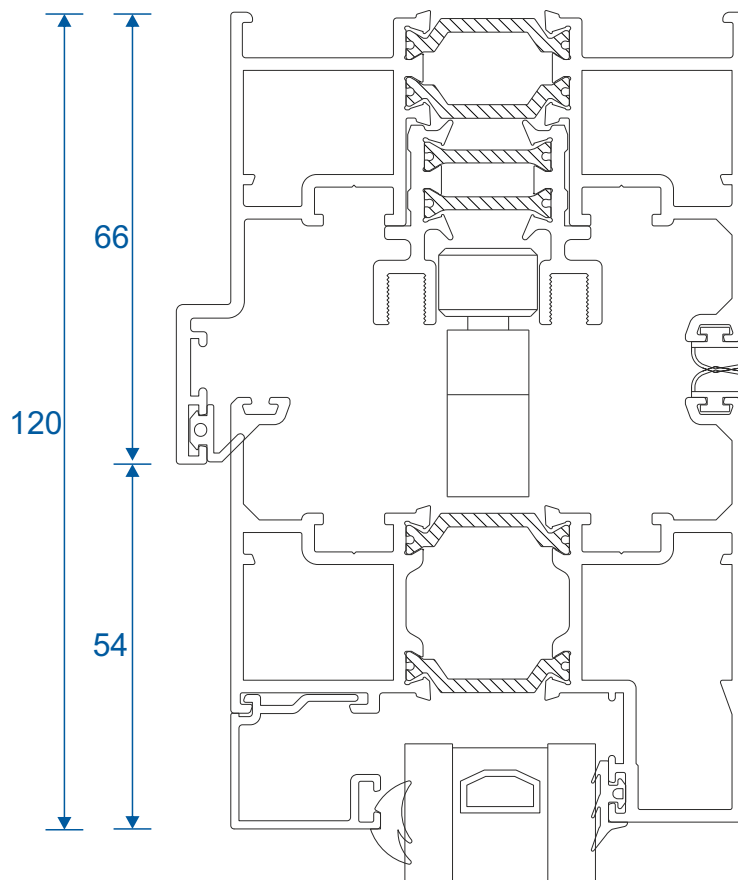

ETC451 - 85mm Cill

ETC457 - 150mm Cill

Cills

ETC458 - 190mm Cill

ETC479 - 225mm Cill

Thresholds

Standard Rebated

Thresholds

Standard Rebated With Cill

Thresholds

Low Rebated

Thresholds

Low Rebated - With Clip In Cill

Thresholds

Low Rebated - With Separate Cill

Head

Standard

Head

With 42mm Extension

Jambs

Locking Side

Jambs

Hinge Side

Meeting Stile