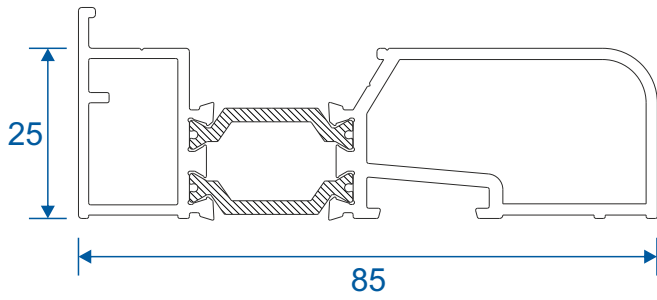

Outer Frame & Threshold

ZSB171 - Outerframe / Standard Rebated Threshold

If DV510 used internal height is 63mm.

ZSB202 - Low Rebated Threshold

ZSB176 - Low Rebated Threshold Clip In Cill

Sashes

ZSB174 - Square Sash

DV64 - 32mm

Floating Mullion & Head Extensions

DV532 - Floating Mullion

ETC515N - 42mm Head Extension

Corner Post & Coupler

ETC348 - 90° Corner Post

ETC357 - 25mm Coupler

Cills

ETC451 - 85mm Cill

ETC457 - 150mm Cill

Cills

ETC458 - 190mm Cill

ETC479 - 225mm Cill

Thresholds

Standard Rebated

Thresholds

Standard

Head

With 42mm Extension

Jambs

Locking Side

Jambs

Hinge Side

Meeting Stile