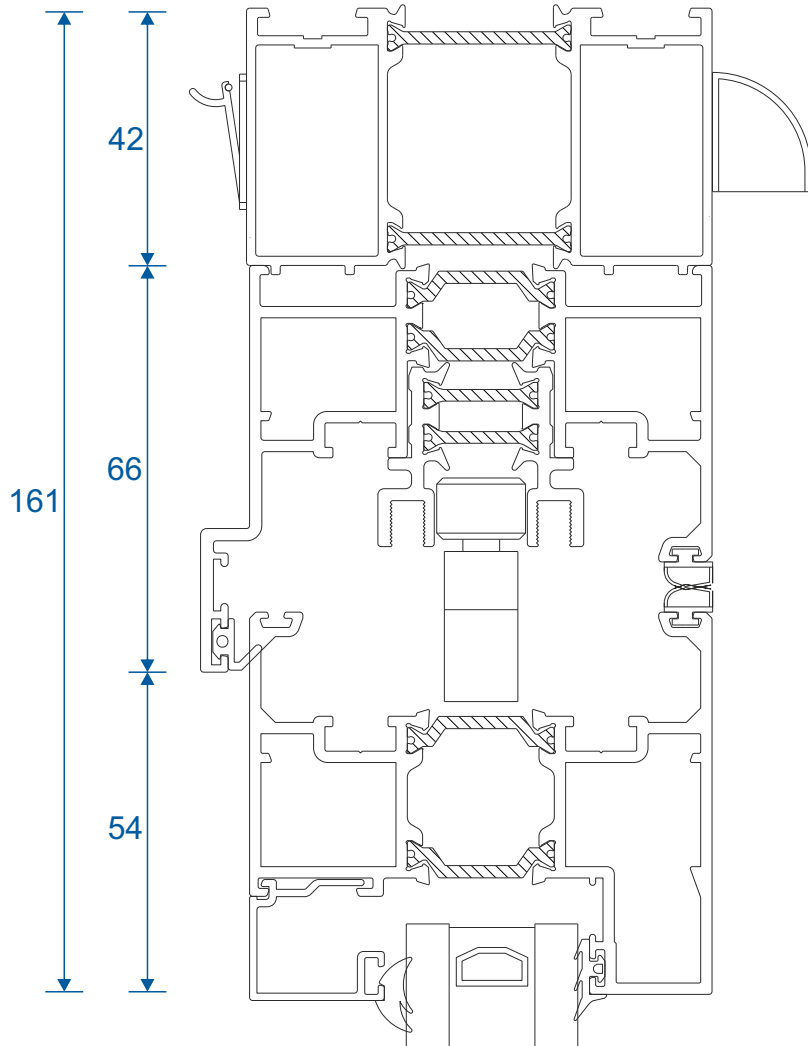

Emperor Concealed

Section Identification Guide

DURATION
WINDOWS

Contents

Profiles

Outer Frame & Thresholds	3
Sashes	4
Adapters & Beads	5
Floating Mullion & Head Extensions	6
Corner Post & Coupler	7
Cills	8 - 9

ETC451 - 85mm Cill

ETC457 - 150mm Cill

Cills

ETC458 - 190mm Cill

ETC479 - 225mm Cill

Thresholds

Standard Rebated

Thresholds

Standard Rebated With Cill

Thresholds

Low Rebated

Thresholds

Low Rebated - With Clip In Cill

Thresholds

Low Rebated - With Separate Cill

Head

Standard

Head

With 42mm Extension

Jambs

Locking Side

Jambs

Hinge Side

Meeting Stile