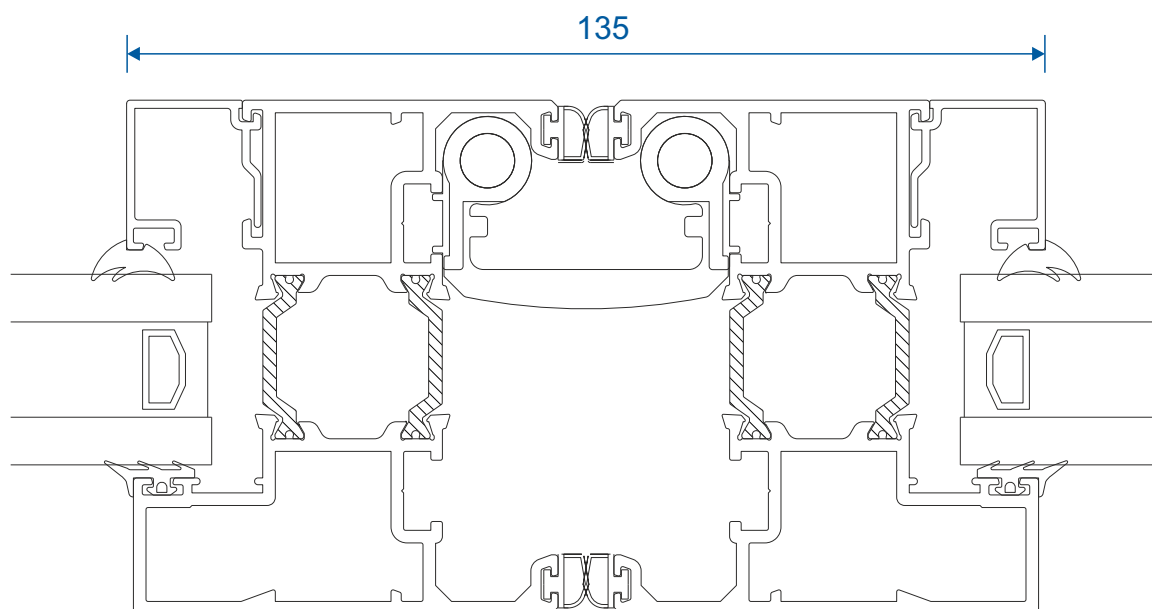

ETC451 - 85mm Cill

ETC457 - 150mm Cill

Cills

ETC458 - 190mm Cill

ETC479 - 225mm Cill

Thresholds

Standard Rebated

Thresholds

Standard

Head

With 42mm Extension

Jambs

Locking Side

Jambs

Hinge Side

Meeting Stile

With Or Without Intermediate Handle

Meeting Stile

Double Door

Meeting Stiles

Traffic Door Closing Floating Mullion

Even Panels Opening In One Direction

Meeting Stile

Two Even Panels