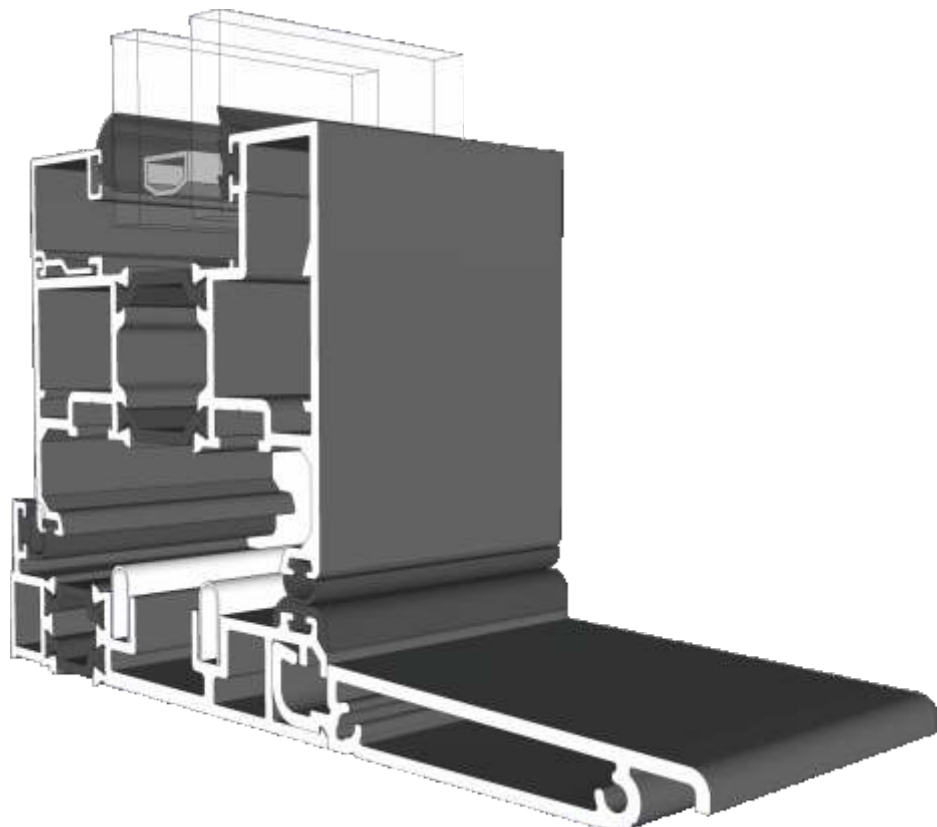

Standard Rebated With Cill

Thresholds

Low Rebated

Thresholds

Low Rebated - With Clip In Cill

Thresholds

Low Rebated - With Separate Cill

Head

Standard

Head

With 42mm Extension

Jambs

Locking Side

Jambs

Hinge Side

Meeting Stile