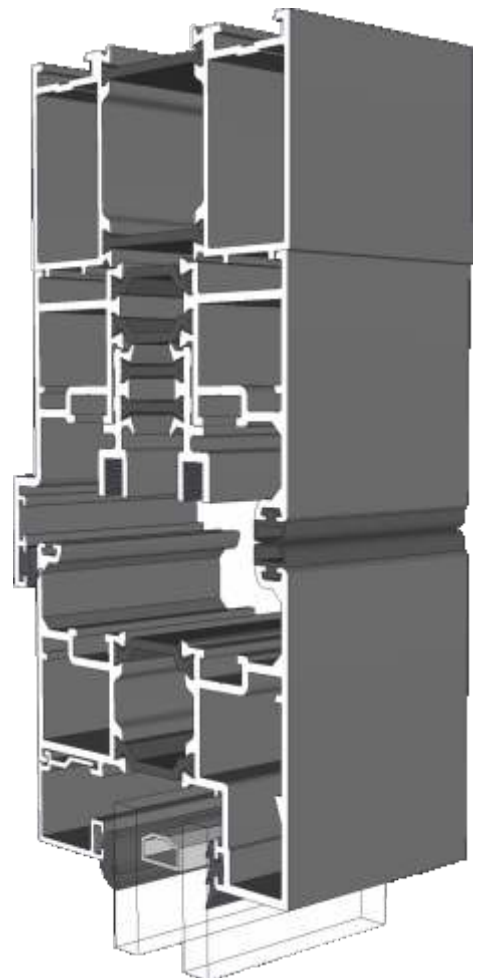

Emperor Concealed

Section Identification Guide

DURATION
WINDOWS

Contents

Profiles

Outer Frame & Thresholds	3
Sashes	4
Adapters & Beads	5
Floating Mullion & Head Extensions	6
Corner Post & Coupler	7
Cills	8 - 9

ETC451 - 85mm Cill

ETC457 - 150mm Cill

Cills

ETC458 - 190mm Cill

ETC479 - 225mm Cill

Thresholds

Standard Rebated

Thresholds

Standard Rebated With Cill

Thresholds

Low Rebated

Thresholds

Low Rebated - With Clip In Cill

Thresholds

Low Rebated - With Separate Cill

Head

Standard

Head

With 42mm Extension

Jambs

Locking Side

Jambs

Hinge Side

Meeting Stile