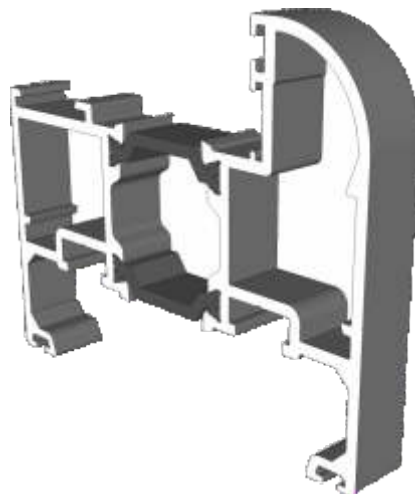

Sections

Standard Rebated Threshold	10
Standard Rebated Threshold With Cill	11
Low Rebated Threshold	12
Low Rebated Threshold With Clip In Cill	13
Low Rebated Threshold With Separate Cill	14
Head	15
Head With 42mm Extension	16
Jamb - Locking	17
Jamb - Hinge	18
Two Panels Meeting Stile	19
Double Door Meeting Stile	20
Traffic Door Closing On Even Panels	21
Even Panel Opening In One Direction	21
Two Even Panel Doors Meeting Stile	22

Outer Frame & Threshold

ZSB171 - Outerframe / Standard Rebated Threshold

If DV510 used internal height is 63mm.

ZSB202 - Low Rebated Threshold

ZSB176 - Low Rebated Threshold Clip In Cill

Sashes

ZSB174 - Square Sash

ZSB173 - Radius Sash

Adapters & Beads

DV540 - Track Insert

ZSB201 - Track Insert

DV576 - Rebate Adapter

DV546 - Lock Adapter

DV160 - 24mm

DV67 - 28mm

DV64 - 32mm

Floating Mullion & Head Extensions

DV532 - Floating Mullion

ETC515N - 42mm Head Extension

Corner Post & Coupler

ETC348 - 90° Corner Post

ETC357 - 25mm Coupler

Cills