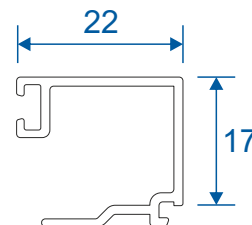

Outer Frame & Threshold

ZSB171 - Outerframe / Standard Rebated Threshold

If DV510 used internal height is 63mm.

ZSB202 - Low Rebated Threshold

ZSB176 - Low Rebated Threshold Clip In Cill

Sashes

ZSB174 - Square Sash

ZSB173 - Radius Sash

Adapters & Beads

DV540 - Track Insert

ZSB201 - Track Insert

DV576 - Rebate Adapter

DV546 - Lock Adapter

DV160 - 24mm

DV67 - 28mm

DV64 - 32mm

Floating Mullion & Head Extensions

DV532 - Floating Mullion

ETC515N - 42mm Head Extension

Corner Post & Coupler

ETC348 - 90° Corner Post

ETC357 - 25mm Coupler

Cills

Standard

Head

With 42mm Extension

Jambs

Locking Side

Jambs

Hinge Side

Meeting Stile