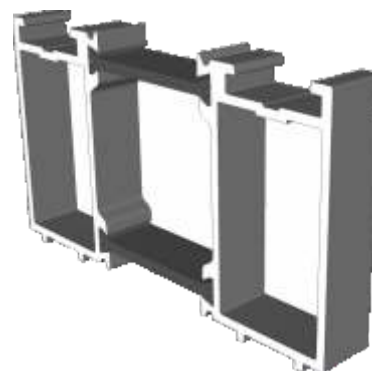

DV64 - 32mm

Floating Mullion & Head Extensions

DV532 - Floating Mullion

ETC515N - 42mm Head Extension

Corner Post & Coupler

ETC348 - 90° Corner Post

ETC357 - 25mm Coupler

Cills

ETC451 - 85mm Cill

ETC457 - 150mm Cill

Cills

ETC458 - 190mm Cill

ETC479 - 225mm Cill

Thresholds

Standard Rebated

Thresholds