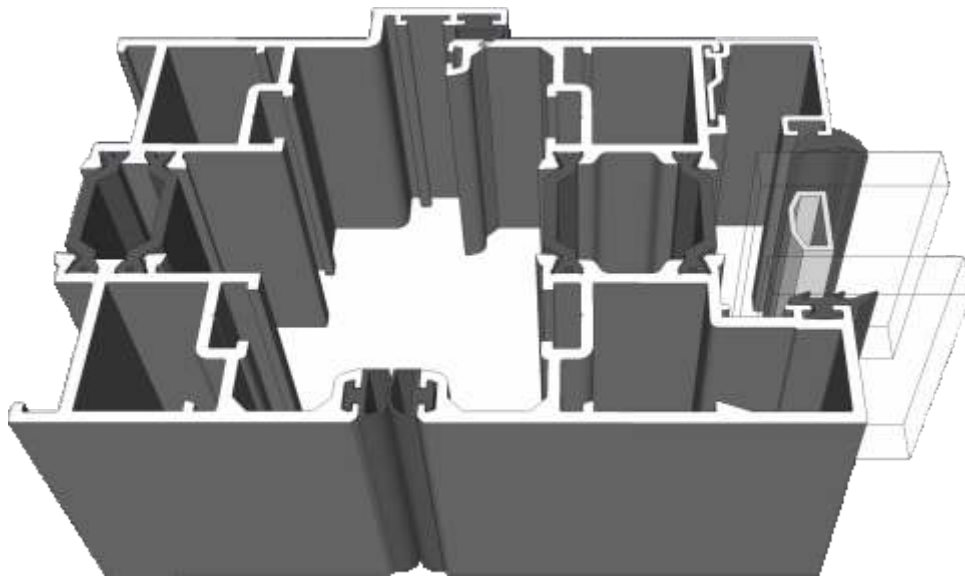

Standard

Head

With 42mm Extension

Jambs

Locking Side

Jambs

Hinge Side

Meeting Stile

With Or Without Intermediate Handle

Meeting Stile

Double Door

Meeting Stiles

Traffic Door Closing Floating Mullion

Even Panels Opening In One Direction

Meeting Stile

Two Even Panels