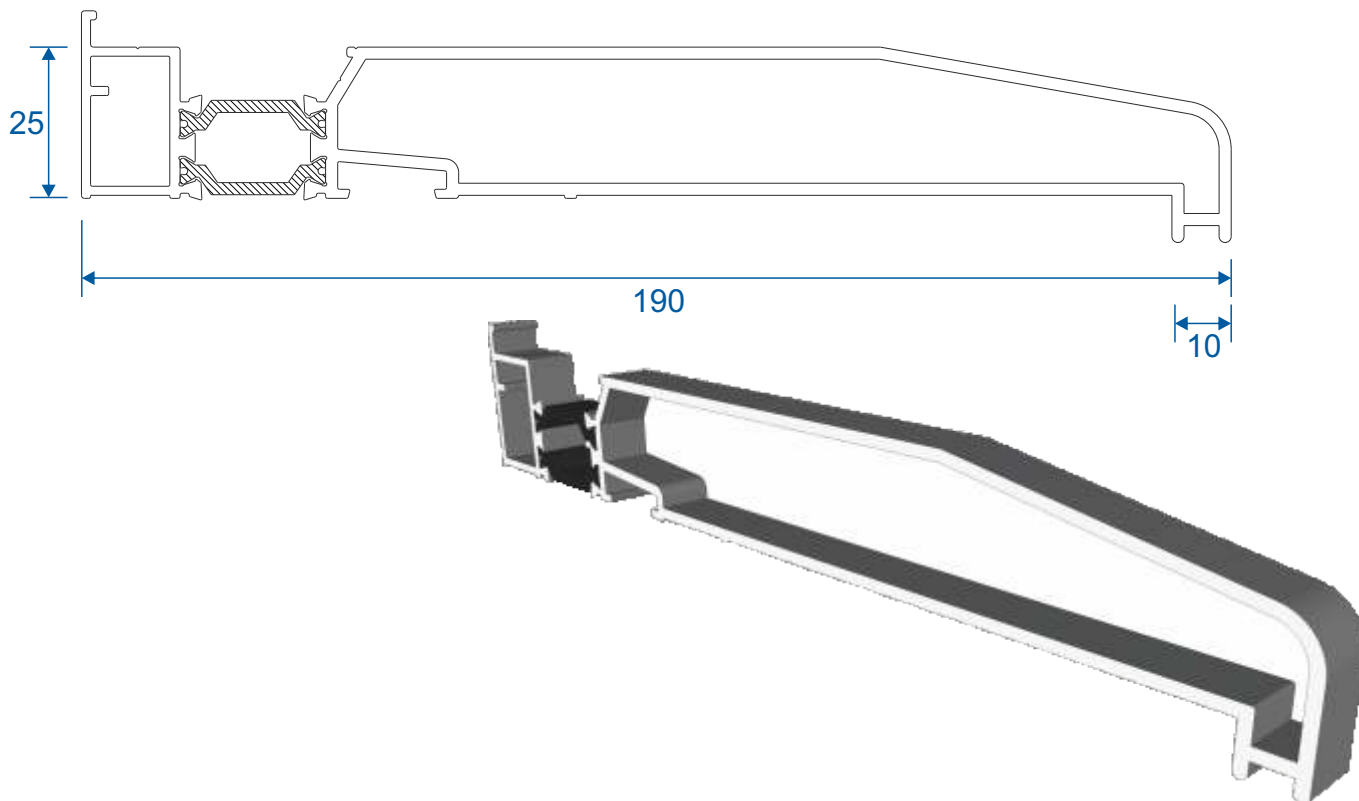

ETC451 - 85mm Cill

ETC457 - 150mm Cill

Cills

ETC458 - 190mm Cill

ETC479 - 225mm Cill

Thresholds

Standard Rebated

Thresholds

Standard Rebated With Cill

Thresholds

Low Rebated

Thresholds

Low Rebated - With Clip In Cill

Thresholds

Low Rebated - With Separate Cill

Head

Standard

Head

With 42mm Extension

Jambs

Locking Side

Jambs

Hinge Side

Meeting Stile