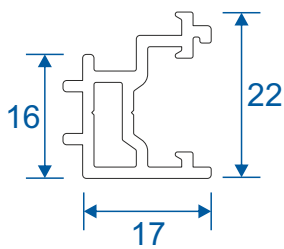

Outer Frame & Threshold

ZSB171 - Outerframe / Standard Rebated Threshold

If DV510 used internal height is 63mm.

ZSB202 - Low Rebated Threshold

ZSB176 - Low Rebated Threshold Clip In Cill

Sashes

ZSB174 - Square Sash

ZSB173 - Radius Sash

Adapters & Beads

DV540 - Track Insert

ZSB201 - Track Insert

DV576 - Rebate Adapter

DV546 - Lock Adapter

DV160 - 24mm

DV67 - 28mm

DV64 - 32mm

Floating Mullion & Head Extensions

DV532 - Floating Mullion

ETC515N - 42mm Head Extension

Corner Post & Coupler

ETC348 - 90° Corner Post

ETC357 - 25mm Coupler

Cills

Standard

Head

With 42mm Extension

Jambs

Locking Side

Jambs

Hinge Side

Meeting Stile