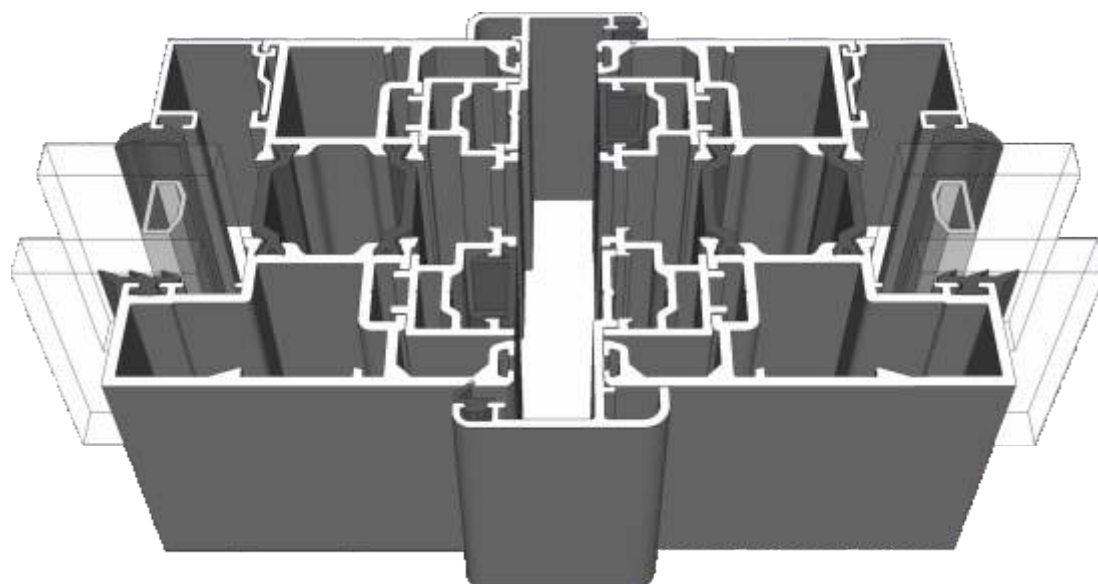

Standard

Head

With 42mm Extension

Jambs

Locking Side

Jambs

Hinge Side

Meeting Stile

With Or Without Intermediate Handle

Meeting Stile

Double Door

Meeting Stiles

Traffic Door Closing Floating Mullion

Even Panels Opening In One Direction

Meeting Stile

Two Even Panels