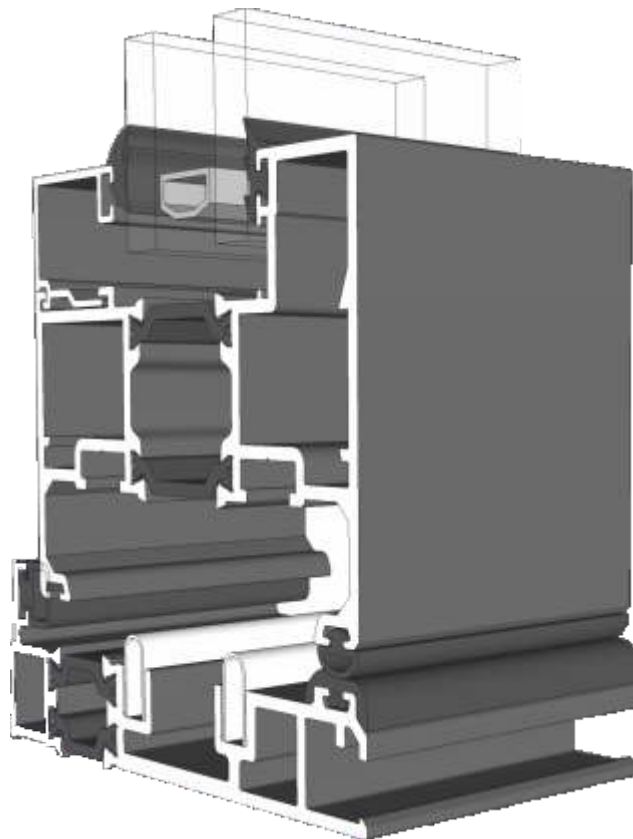

ETC451 - 85mm Cill

ETC457 - 150mm Cill

Cills

ETC458 - 190mm Cill

ETC479 - 225mm Cill

Thresholds

Standard Rebated

Thresholds

Standard Rebated With Cill

Thresholds

Low Rebated

Thresholds

Low Rebated - With Clip In Cill

Thresholds

Low Rebated - With Separate Cill

Head

Standard

Head

With 42mm Extension

Jambs

Locking Side

Jambs

Hinge Side

Meeting Stile