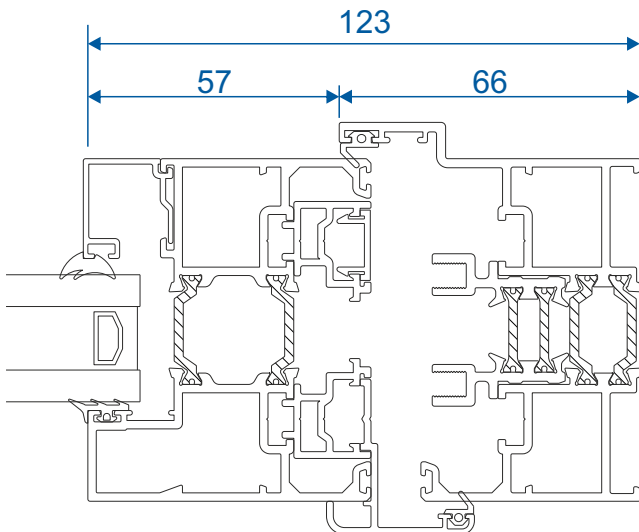

Standard

Head

With 42mm Extension

Jambs

Locking Side

Jambs

Hinge Side

Meeting Stile

With Or Without Intermediate Handle

Meeting Stile

Double Door

Meeting Stiles

Traffic Door Closing Floating Mullion

Even Panels Opening In One Direction

Meeting Stile

Two Even Panels

Main Office & Factory

Units 4-5, t: 01268 681612 (20 lines)
Charfleets Road, f: 01268 510058
Canvey Island, e: sales@duration.co.uk
Essex. SS8 0PQ w: www.duration.co.uk

Product Showroom

Unit 1 Casino Parade, t: 01268 695100
Eastern Esplanade,
Canvey Island, SatNav Directions
Essex. SS8 7FJ Use: SS8 7DN.