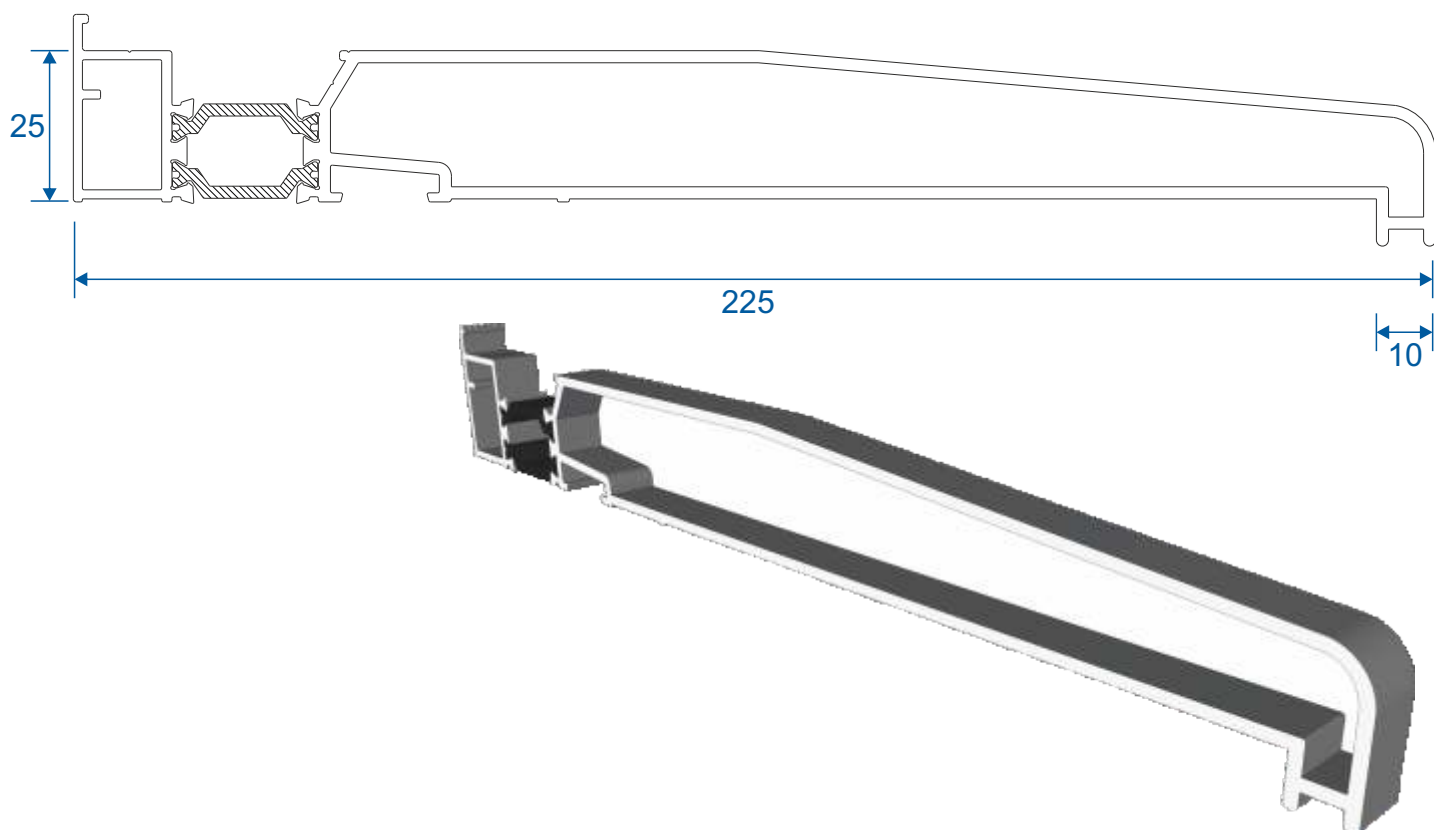

DV64 - 32mm

Floating Mullion & Head Extensions

DV532 - Floating Mullion

ETC515N - 42mm Head Extension

Corner Post & Coupler

ETC348 - 90° Corner Post

ETC357 - 25mm Coupler

Cills

ETC451 - 85mm Cill

ETC457 - 150mm Cill

Cills

ETC458 - 190mm Cill

ETC479 - 225mm Cill

Thresholds

Standard Rebated

Thresholds

Standard Rebated With Cill

Thresholds

Low Rebated

Thresholds

Low Rebated - With Clip In Cill

Thresholds

Low Rebated - With Separate Cill

Head

Standard

Head

With 42mm Extension

Jambs

Locking Side

Jambs

Hinge Side

Meeting Stile