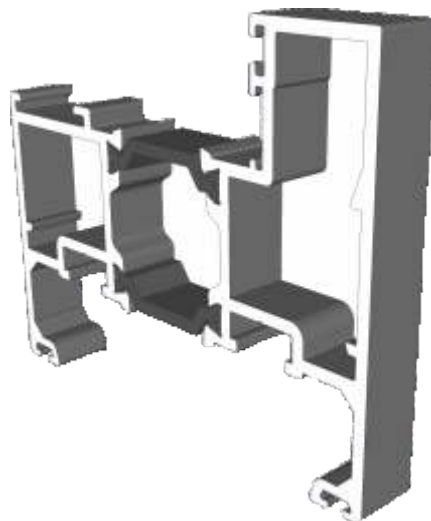

Sections

Standard Rebated Threshold	10
Standard Rebated Threshold With Cill	11
Low Rebated Threshold	12
Low Rebated Threshold With Clip In Cill	13
Low Rebated Threshold With Separate Cill	14
Head	15
Head With 42mm Extension	16
Jamb - Locking	17
Jamb - Hinge	18
Two Panels Meeting Stile	19
Double Door Meeting Stile	20
Traffic Door Closing On Even Panels	21
Even Panel Opening In One Direction	21
Two Even Panel Doors Meeting Stile	22

Outer Frame & Threshold

ZSB171 - Outerframe / Standard Rebated Threshold

If DV510 used internal height is 63mm.

ZSB202 - Low Rebated Threshold

ZSB176 - Low Rebated Threshold Clip In Cill

Sashes

ZSB174 - Square Sash

ZSB173 - Radius Sash

Adapters & Beads

DV540 - Track Insert

ZSB201 - Track Insert

DV576 - Rebate Adapter

DV546 - Lock Adapter

DV160 - 24mm

DV67 - 28mm

DV64 - 32mm

Floating Mullion & Head Extensions

DV532 - Floating Mullion

ETC515N - 42mm Head Extension

Corner Post & Coupler

ETC348 - 90° Corner Post

ETC357 - 25mm Coupler

Cills