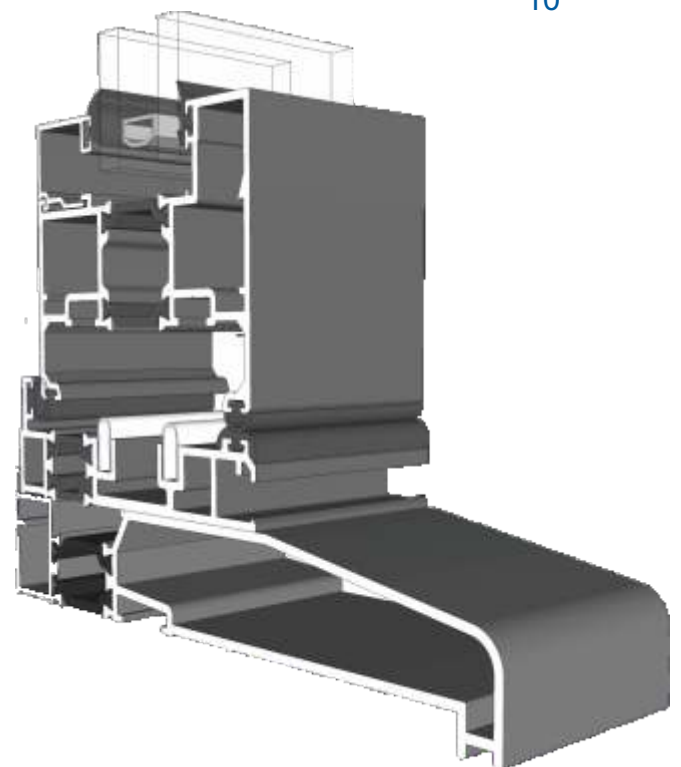

Standard Rebated With Cill

Thresholds

Low Rebated

Thresholds

Low Rebated - With Clip In Cill

Thresholds

Low Rebated - With Separate Cill

Head

Standard

Head

With 42mm Extension

Jambs

Locking Side

Jambs

Hinge Side

Meeting Stile