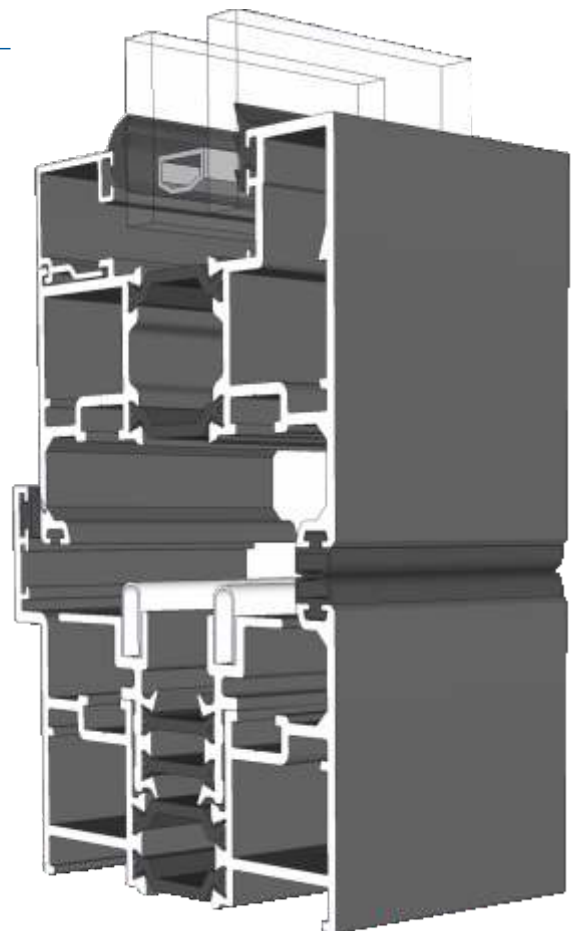

ETC451 - 85mm Cill

ETC457 - 150mm Cill

Cills

ETC458 - 190mm Cill

ETC479 - 225mm Cill

Thresholds

Standard Rebated

Thresholds

Standard Rebated With Cill

Thresholds

Low Rebated

Thresholds

Low Rebated - With Clip In Cill

Thresholds

Low Rebated - With Separate Cill

Head

Standard

Head

With 42mm Extension

Jambs

Locking Side

Jambs

Hinge Side

Meeting Stile