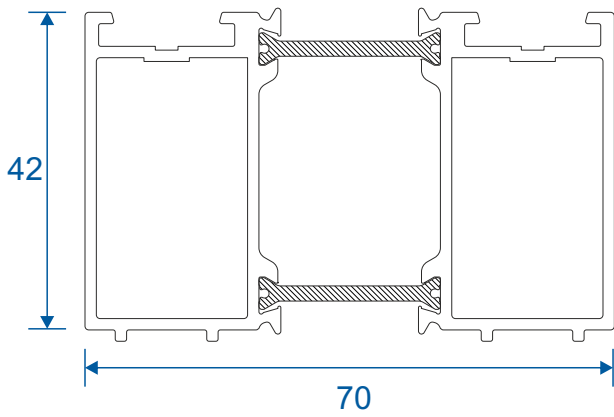

Sections

Rebated Threshold	11
Rebated Threshold With Separate Cill	12
Rebated Threshold With Integrated Cill	13
Low 20mm Threshold	14
Low 15mm Threshold	15
Head - DV14 & DV17 Frame	16
Head With 20mm or 42mm Extension - DV14	17
Head With 42mm Extension - DV17	18
Jamb - Locking Side - DV14 & DV17	19
Jamb - Hinge Side - DV14 & DV17	20
Meeting Stile	21
Double Door Meeting Stile	22
Traffic Door Closing On A Floating Mullion	23
Two Even Panel Doors Meeting Stile	23
Even Panel Door Opening In One Direction - DV14 & DV17	24

DV515 - 42mm Frame Extension For DV14

DV516 - 42mm Frame Extension For DV17

Ramps, Beads & Adapters

DV160 - 24mm Square

DV67 - 28mm Square

DV64 - 32mm Chamfered

EUD03 - Ramp For 15mm Threshold

Silver Anodised finish only.