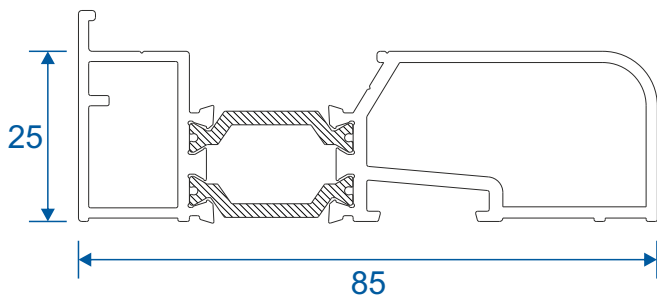

DV174 - Ramp For 20mm Threshold

Silver Anodised finish only.

DV56 / DV76 - Door Rebate Adaptor

DV62 - Low Threshold Adaptor

Transom & Midrail

DV30 - 49mm Transom

DV35 - 109mm Midrail

Cills

ETC451 - 85mm Cill

ETC457 - 150mm Cill

Cills

ETC458 - 190mm Cill

ETC479 - 225mm Cill

Thresholds

Rebated Threshold Using DV14

Thresholds