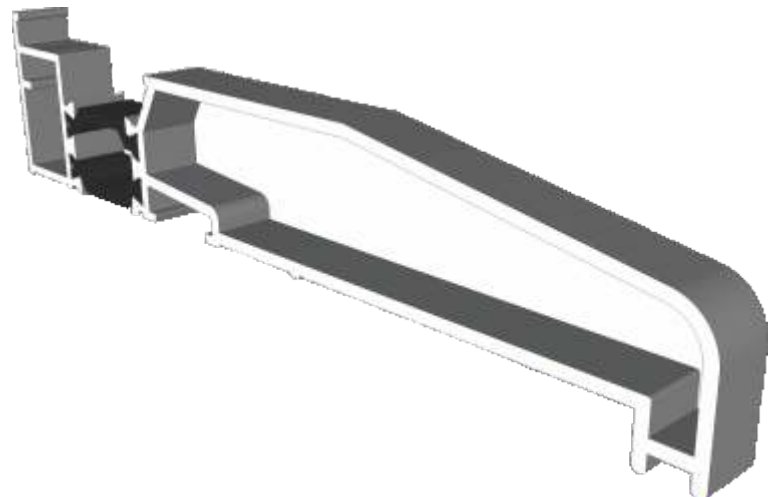

DV174 - Ramp For 20mm Threshold

Silver Anodised finish only.

DV56 / DV76 - Door Rebate Adaptor

DV62 - Low Threshold Adaptor

Transom & Midrail

DV30 - 49mm Transom

DV35 - 109mm Midrail

Cills

ETC451 - 85mm Cill

ETC457 - 150mm Cill

Cills

ETC458 - 190mm Cill

ETC479 - 225mm Cill

Thresholds

Rebated Threshold Using DV14

Thresholds