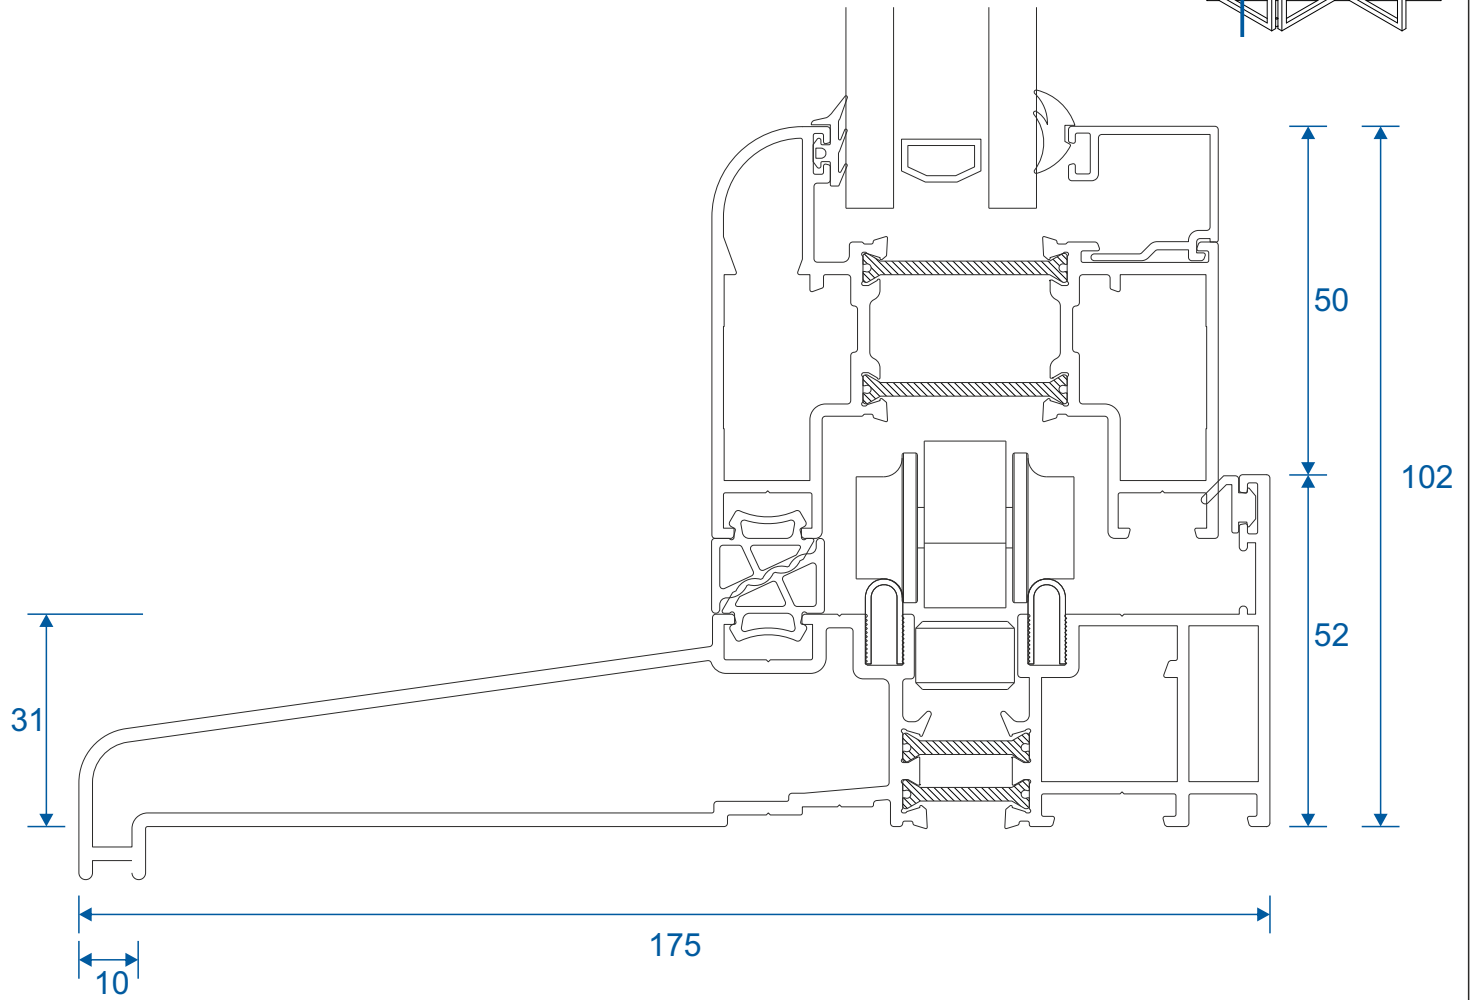

ETC451 - 85mm Cill

ETC457 - 150mm Cill

Cills

ETC458 - 190mm Cill

ETC479 - 225mm Cill

Thresholds

Rebated Threshold Using DV14

Thresholds

Rebated Threshold Using DV14 With 150mm Cill

Thresholds

Rebated Threshold With Integrated Cill - DV176

Thresholds

Low 20mm Threshold

Thresholds

Low 15mm Threshold

Head