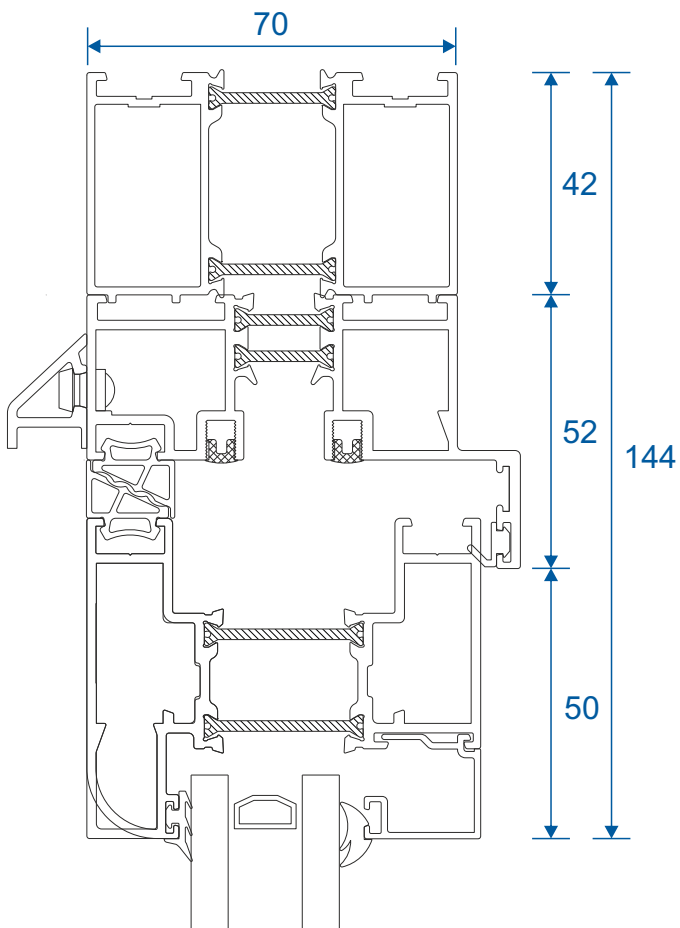

ETC451 - 85mm Cill

ETC457 - 150mm Cill

Cills

ETC458 - 190mm Cill

ETC479 - 225mm Cill

Thresholds

Rebated Threshold Using DV14

Thresholds

Rebated Threshold Using DV14 With 150mm Cill

Thresholds

Rebated Threshold With Integrated Cill - DV176

Thresholds

Low 20mm Threshold

Thresholds

Low 15mm Threshold

Head

Using DV14

Using DV17

Head

DV14 With 20mm Extension

DV14 With 42mm Extension

Head

DV17 With 42mm Extension

Jambs