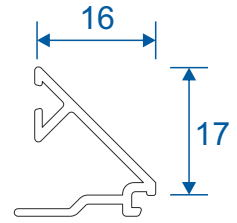

Sections

Rebated Threshold	11
Rebated Threshold With Separate Cill	12
Rebated Threshold With Integrated Cill	13
Low 20mm Threshold	14
Low 15mm Threshold	15
Head - DV14 & DV17 Frame	16
Head With 20mm or 42mm Extension - DV14	17
Head With 42mm Extension - DV17	18
Jamb - Locking Side - DV14 & DV17	19
Jamb - Hinge Side - DV14 & DV17	20
Meeting Stile	21
Double Door Meeting Stile	22
Traffic Door Closing On A Floating Mullion	23
Two Even Panel Doors Meeting Stile	23
Even Panel Door Opening In One Direction - DV14 & DV17	24

DV515 - 42mm Frame Extension For DV14

DV516 - 42mm Frame Extension For DV17

Ramps, Beads & Adapters

DV160 - 24mm Square

DV67 - 28mm Square

DV64 - 32mm Chamfered

EUD03 - Ramp For 15mm Threshold

Silver Anodised finish only.