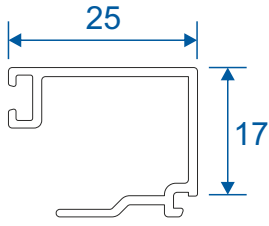

DV515 - 42mm Frame Extension For DV14

DV516 - 42mm Frame Extension For DV17

Ramps, Beads & Adapters

DV160 - 24mm Square

DV67 - 28mm Square

DV64 - 32mm Chamfered

EUD03 - Ramp For 15mm Threshold

Silver Anodised finish only.