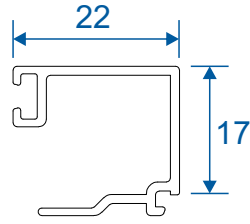

DV515 - 42mm Frame Extension For DV14

DV516 - 42mm Frame Extension For DV17

Ramps, Beads & Adapters

DV160 - 24mm Square

DV67 - 28mm Square

DV64 - 32mm Chamfered

EUD03 - Ramp For 15mm Threshold

Silver Anodised finish only.

ETC451 - 85mm Cill

ETC457 - 150mm Cill

Cills

ETC458 - 190mm Cill

ETC479 - 225mm Cill

Thresholds

Rebated Threshold Using DV14

Thresholds