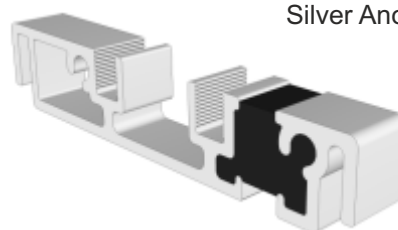

Sections

Rebated Threshold	11
Rebated Threshold With Separate Cill	12
Rebated Threshold With Integrated Cill	13
Low 20mm Threshold	14
Low 15mm Threshold	15
Head - DV14 & DV17 Frame	16
Head With 20mm or 42mm Extension - DV14	17
Head With 42mm Extension - DV17	18
Jamb - Locking Side - DV14 & DV17	19
Jamb - Hinge Side - DV14 & DV17	20
Meeting Stile	21
Double Door Meeting Stile	22
Traffic Door Closing On A Floating Mullion	23
Two Even Panel Doors Meeting Stile	23
Even Panel Door Opening In One Direction - DV14 & DV17	24

Outer Frames

DV14 - Outerframe (for DV14 Threshold)

DV17 - Outerframe (for DV176 Threshold)

Thresholds

DV14 - Rebated

DV171 - 15mm Low

Silver Anodised finish only.

DV173 - 20mm Low