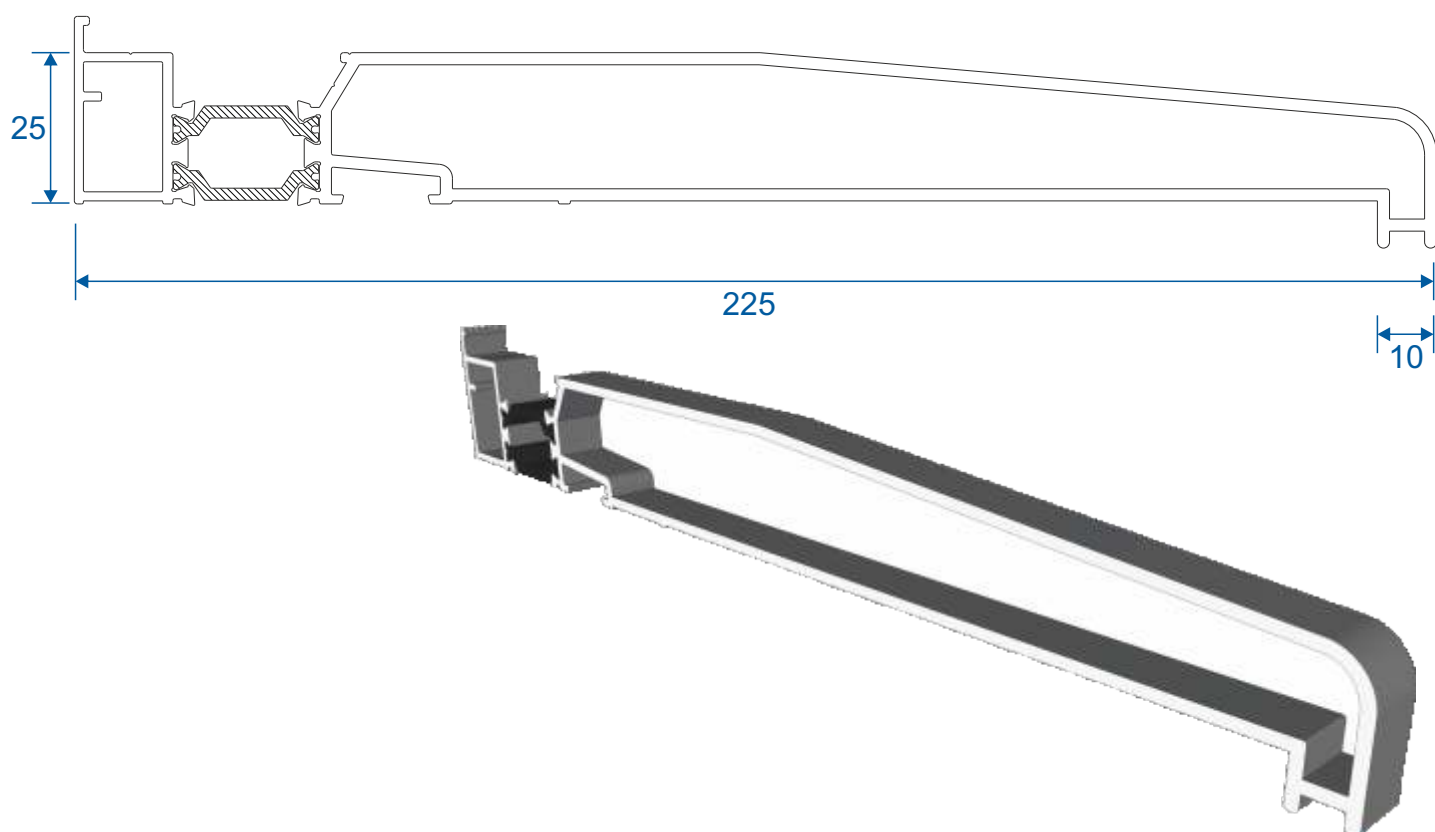

ETC451 - 85mm Cill

ETC457 - 150mm Cill

Cills

ETC458 - 190mm Cill

ETC479 - 225mm Cill

Thresholds

Rebated Threshold Using DV14

Thresholds

Rebated Threshold Using DV14 With 150mm Cill

Thresholds

Rebated Threshold With Integrated Cill - DV176

Thresholds

Low 20mm Threshold

Thresholds

Low 15mm Threshold

Head