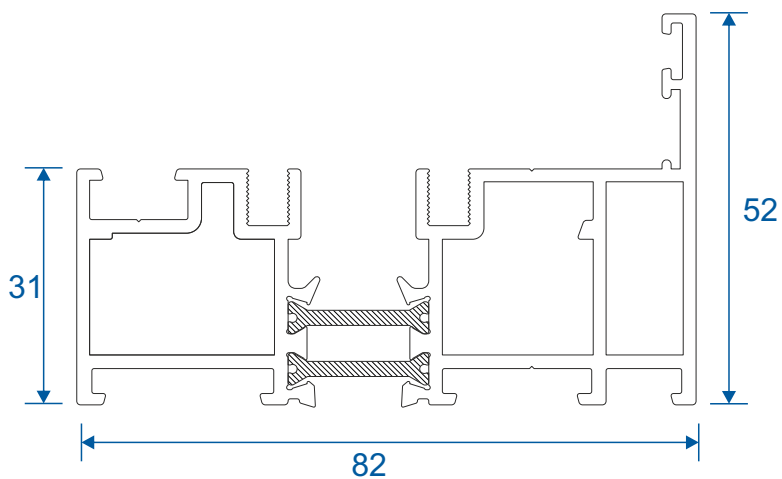

DV17 - Outerframe (for DV176 Threshold)