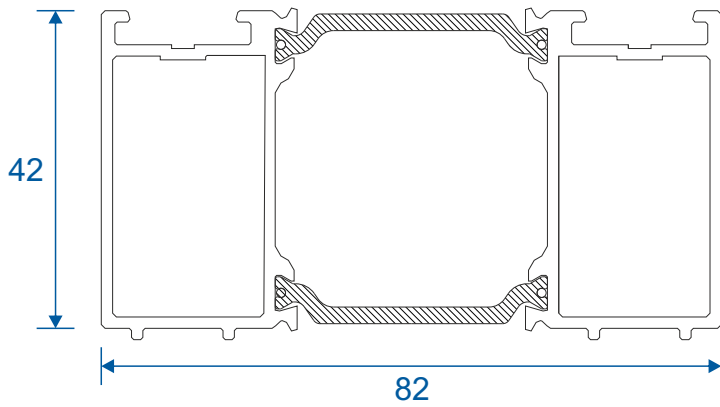

DV515 - 42mm Frame Extension For DV14

DV516 - 42mm Frame Extension For DV17

Ramps, Beads & Adapters

DV160 - 24mm Square

DV67 - 28mm Square

DV64 - 32mm Chamfered

EUD03 - Ramp For 15mm Threshold

Silver Anodised finish only.