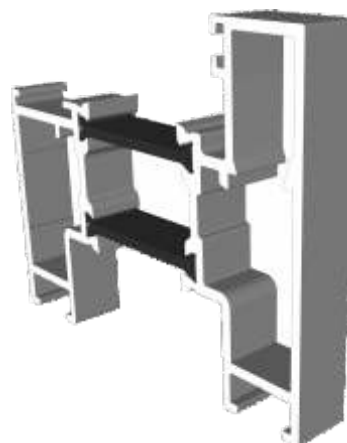

DV23 - Square