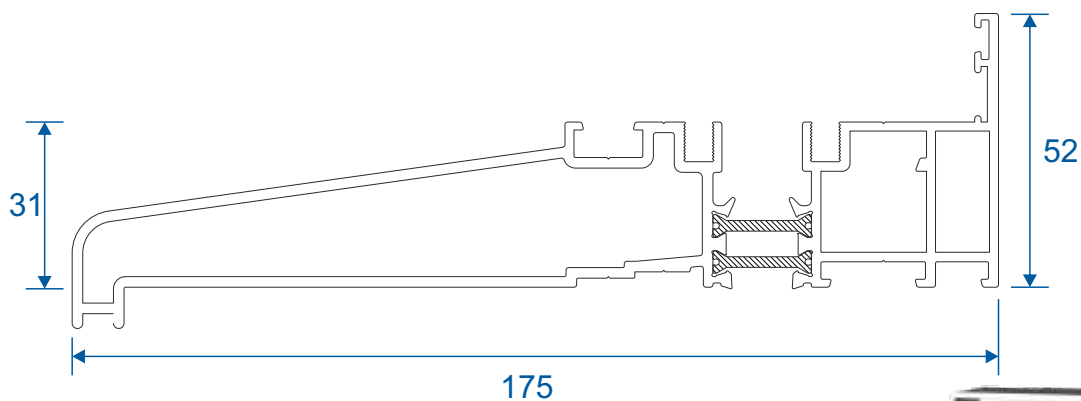

DV176 - Rebated With Integrated Cill