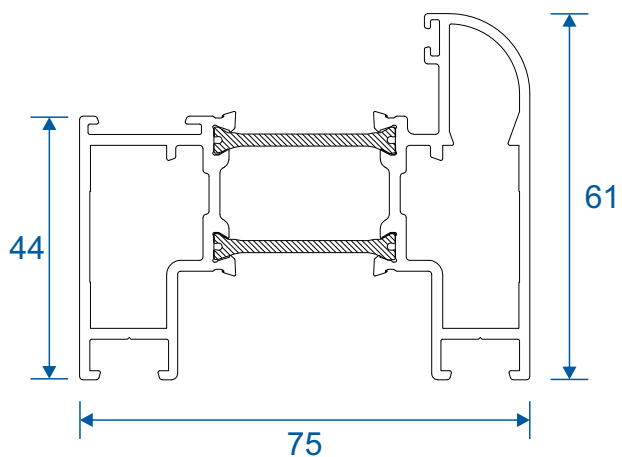

Sashes & Floating Mullion

DV26 - Radius