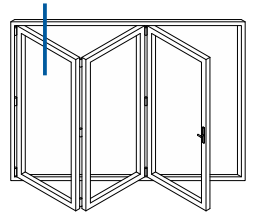

Head

Using DV14