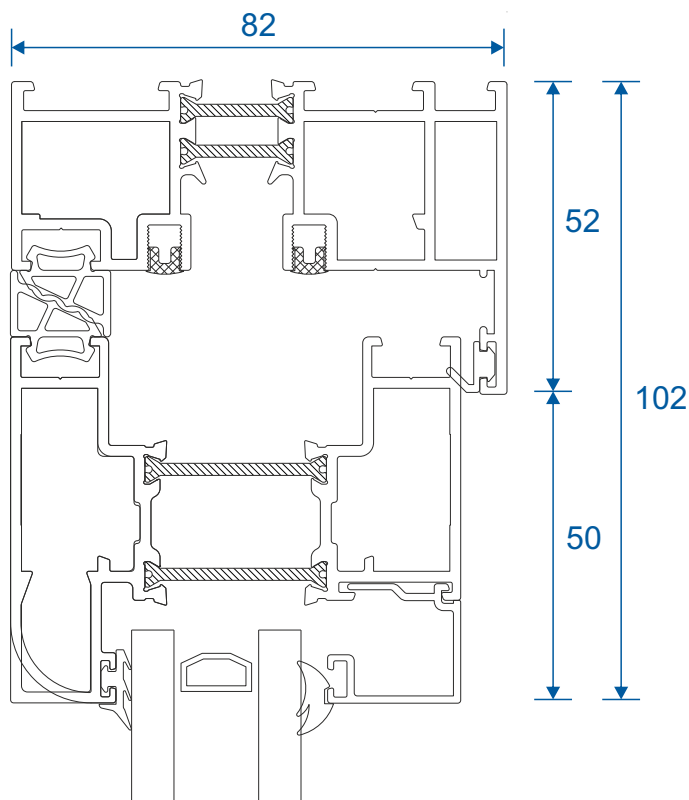

ETC451 - 85mm Cill

ETC457 - 150mm Cill

Cills

ETC458 - 190mm Cill

ETC479 - 225mm Cill

Thresholds

Rebated Threshold Using DV14

Thresholds

Rebated Threshold Using DV14 With 150mm Cill

Thresholds

Rebated Threshold With Integrated Cill - DV176

Thresholds

Low 20mm Threshold

Thresholds

Low 15mm Threshold

Head

Using DV14

Using DV17

Head

DV14 With 20mm Extension

DV14 With 42mm Extension

Head

DV17 With 42mm Extension

Jambs