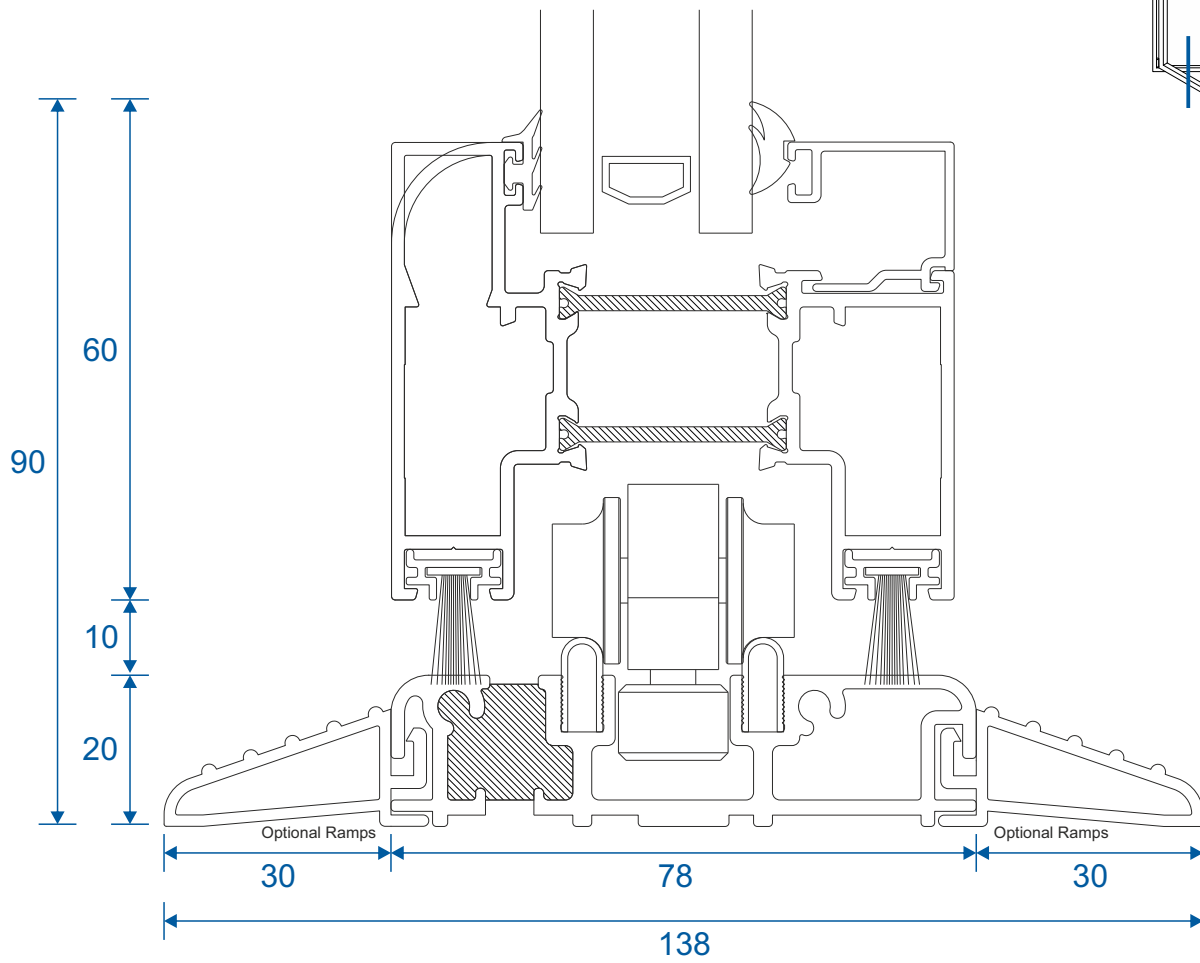

ETC451 - 85mm Cill

ETC457 - 150mm Cill

Cills

ETC458 - 190mm Cill

ETC479 - 225mm Cill

Thresholds

Rebated Threshold Using DV14

Thresholds

Rebated Threshold Using DV14 With 150mm Cill

Thresholds

Rebated Threshold With Integrated Cill - DV176

Thresholds

Low 20mm Threshold

Thresholds

Low 15mm Threshold

Head