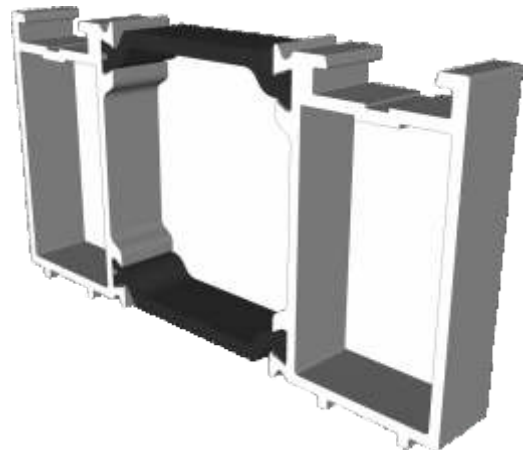

DV515 - 42mm Frame Extension For DV14

DV516 - 42mm Frame Extension For DV17

Ramps, Beads & Adapters

DV160 - 24mm Square

DV67 - 28mm Square

DV64 - 32mm Chamfered

EUD03 - Ramp For 15mm Threshold

Silver Anodised finish only.