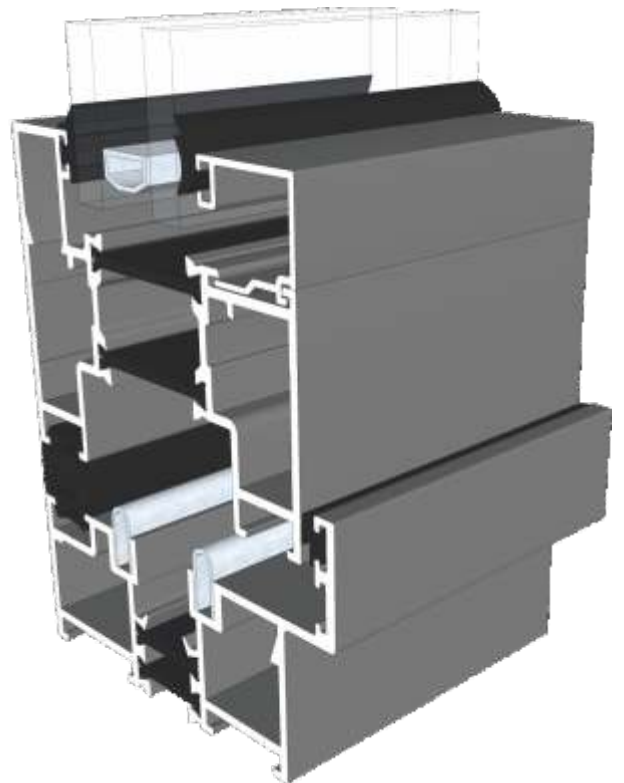

ETC451 - 85mm Cill

ETC457 - 150mm Cill

Cills

ETC458 - 190mm Cill

ETC479 - 225mm Cill

Thresholds

Rebated Threshold Using DV14

Thresholds

Rebated Threshold Using DV14 With 150mm Cill

Thresholds

Rebated Threshold With Integrated Cill - DV176

Thresholds

Low 20mm Threshold

Thresholds

Low 15mm Threshold

Head