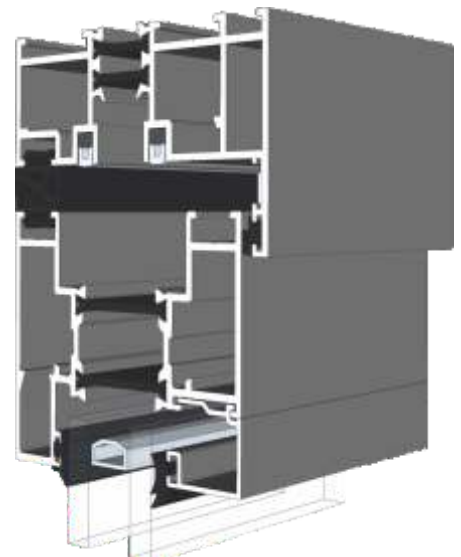

Head

Using DV14

Using DV17