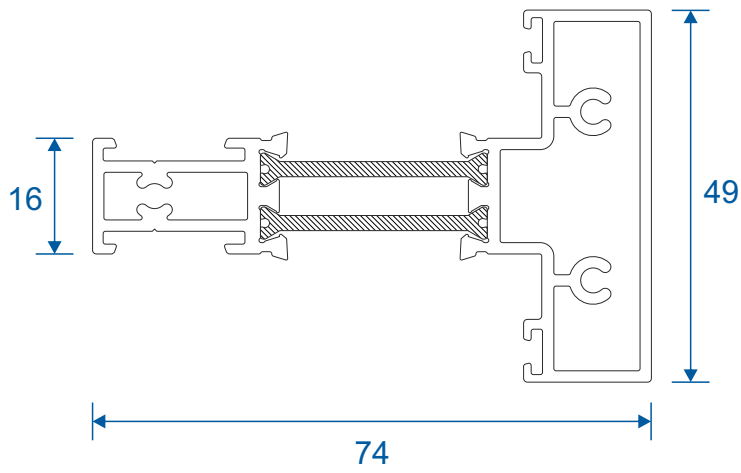

DV515 - 42mm Frame Extension For DV14

DV516 - 42mm Frame Extension For DV17

Ramps, Beads & Adapters

DV160 - 24mm Square

DV67 - 28mm Square

DV64 - 32mm Chamfered

EUD03 - Ramp For 15mm Threshold

Silver Anodised finish only.

DV174 - Ramp For 20mm Threshold

Silver Anodised finish only.

DV56 / DV76 - Door Rebate Adaptor

DV62 - Low Threshold Adaptor

Transom & Midrail

DV30 - 49mm Transom

DV35 - 109mm Midrail

Cills

ETC451 - 85mm Cill

ETC457 - 150mm Cill

Cills

ETC458 - 190mm Cill

ETC479 - 225mm Cill

Thresholds

Rebated Threshold Using DV14

Thresholds

Rebated Threshold Using DV14 With 150mm Cill

Thresholds

Rebated Threshold With Integrated Cill - DV176

Thresholds

Low 20mm Threshold

Thresholds

Low 15mm Threshold

Head