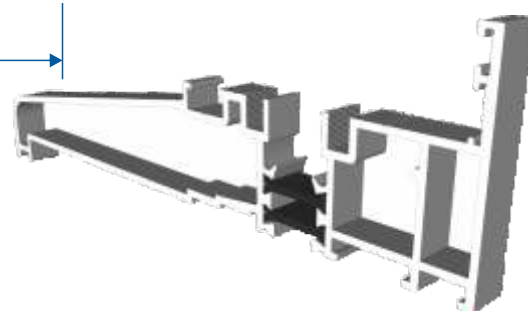

DV176 - Rebated With Integrated Cill