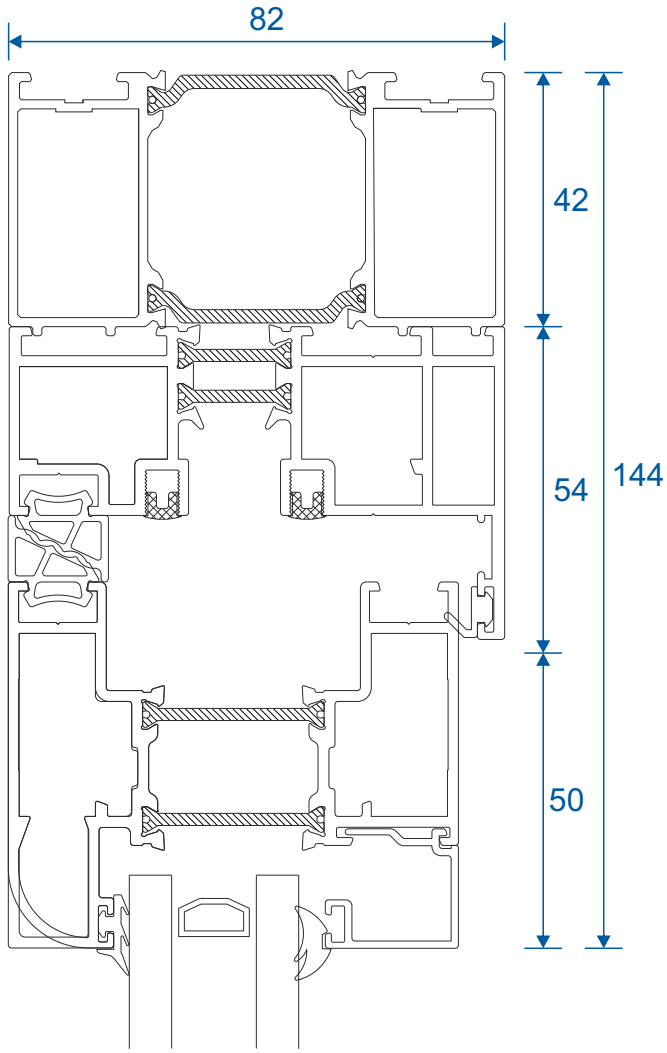

Rebated Threshold Using DV14 With 150mm Cill

Thresholds

Rebated Threshold With Integrated Cill - DV176

Thresholds

Low 20mm Threshold

Thresholds

Low 15mm Threshold

Head

Using DV14

Using DV17

Head

DV14 With 20mm Extension

DV14 With 42mm Extension

Head

DV17 With 42mm Extension

Jambs