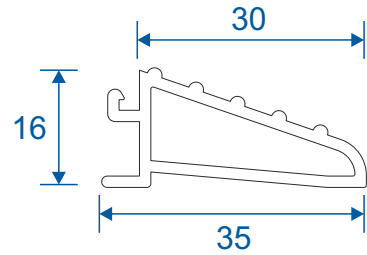

DV174 - Ramp For 20mm Threshold