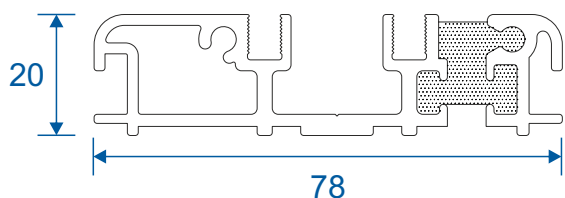

Sections

Rebated Threshold	11
Rebated Threshold With Separate Cill	12
Rebated Threshold With Integrated Cill	13
Low 20mm Threshold	14
Low 15mm Threshold	15
Head - DV14 & DV17 Frame	16
Head With 20mm or 42mm Extension - DV14	17
Head With 42mm Extension - DV17	18
Jamb - Locking Side - DV14 & DV17	19
Jamb - Hinge Side - DV14 & DV17	20
Meeting Stile	21
Double Door Meeting Stile	22
Traffic Door Closing On A Floating Mullion	23
Two Even Panel Doors Meeting Stile	23
Even Panel Door Opening In One Direction - DV14 & DV17	24

Outer Frames

DV14 - Outerframe (for DV14 Threshold)

DV17 - Outerframe (for DV176 Threshold)

Thresholds

DV14 - Rebated

DV171 - 15mm Low

Silver Anodised finish only.

DV173 - 20mm Low