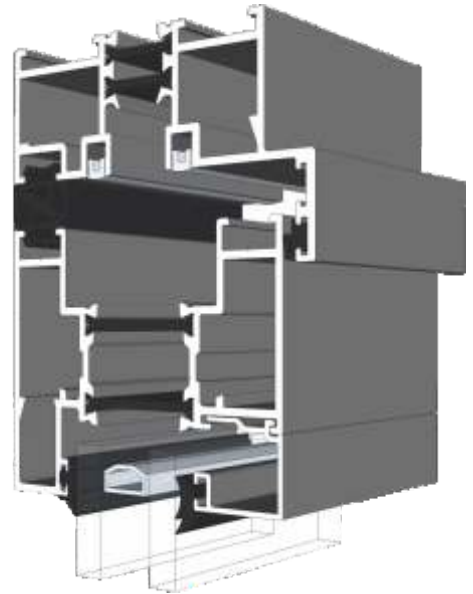

Head

Using DV14