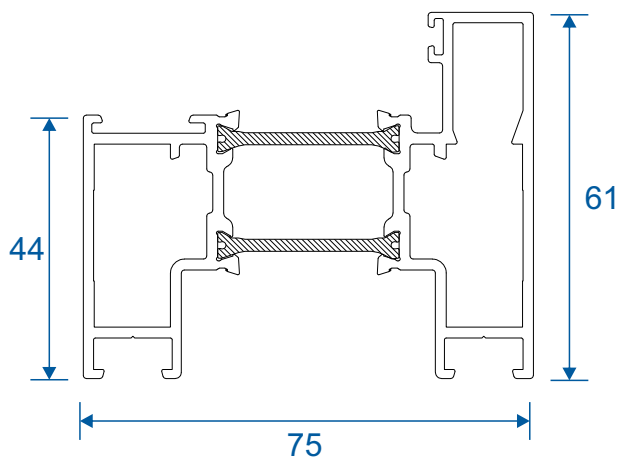

DV23 - Square