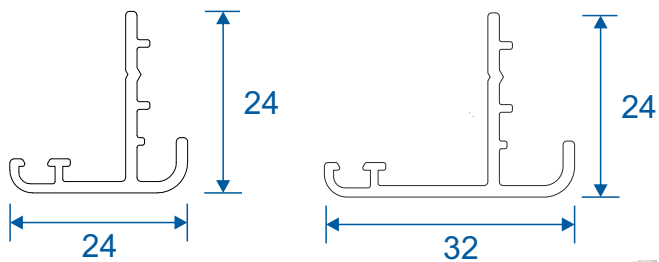

Silver Anodised finish only.

DV56 / DV76 - Door Rebate Adaptor

DV62 - Low Threshold Adaptor