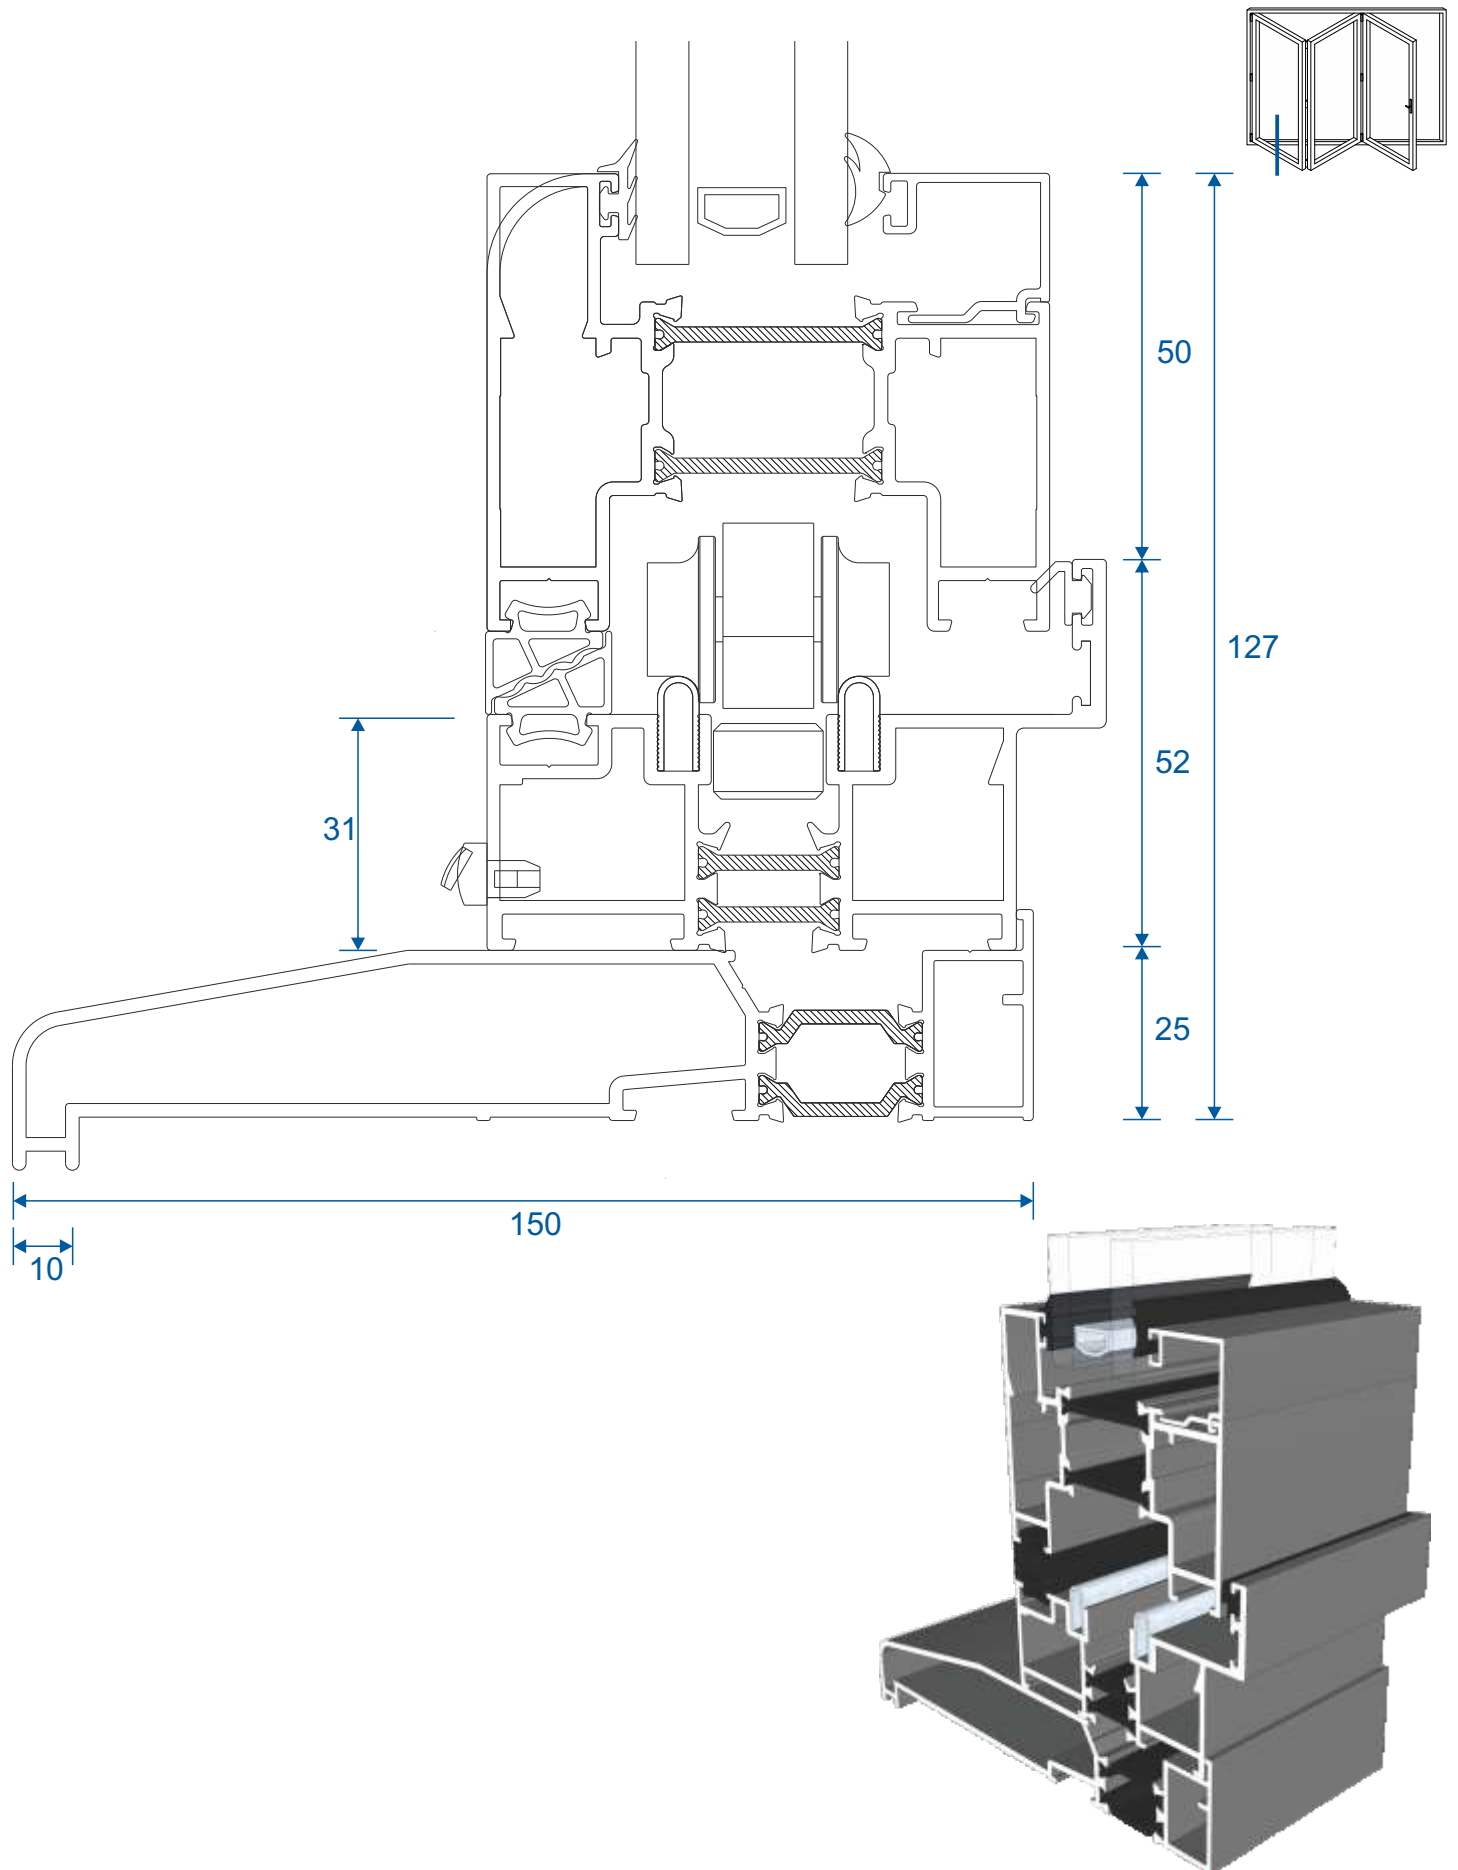

Thresholds

Rebated Threshold Using DV14 With 150mm Cill