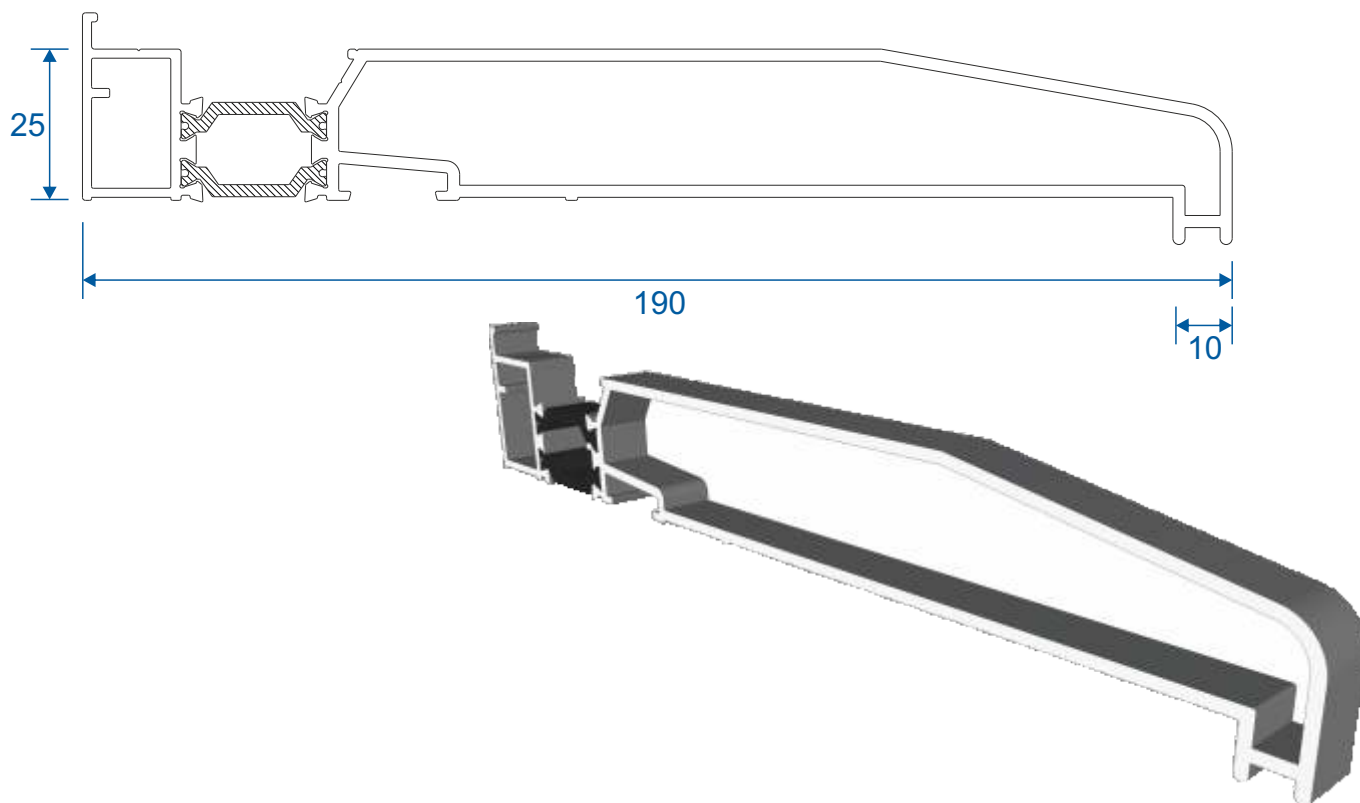

ETC451 - 85mm Cill

ETC457 - 150mm Cill

Cills

ETC458 - 190mm Cill

ETC479 - 225mm Cill

Thresholds

Rebated Threshold Using DV14

Thresholds

Rebated Threshold Using DV14 With 150mm Cill

Thresholds

Rebated Threshold With Integrated Cill - DV176

Thresholds

Low 20mm Threshold

Thresholds

Low 15mm Threshold

Head