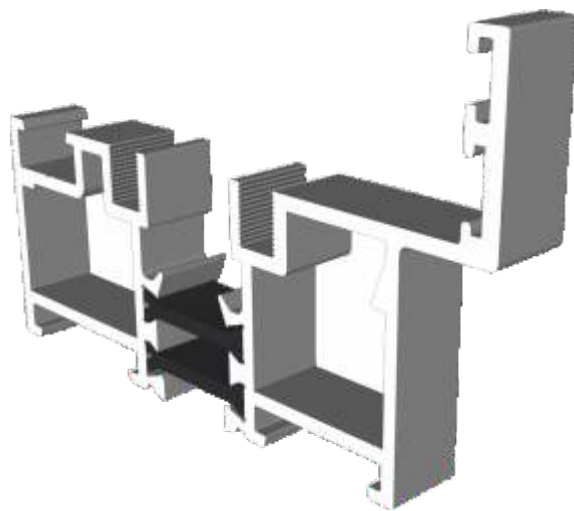

Outer Frames

DV14 - Outerframe (for DV14 Threshold)