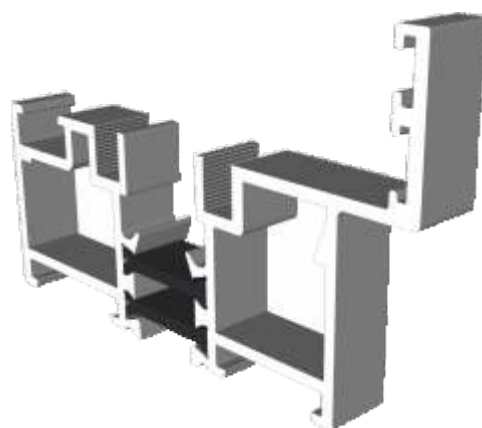

Thresholds

DV14 - Rebated