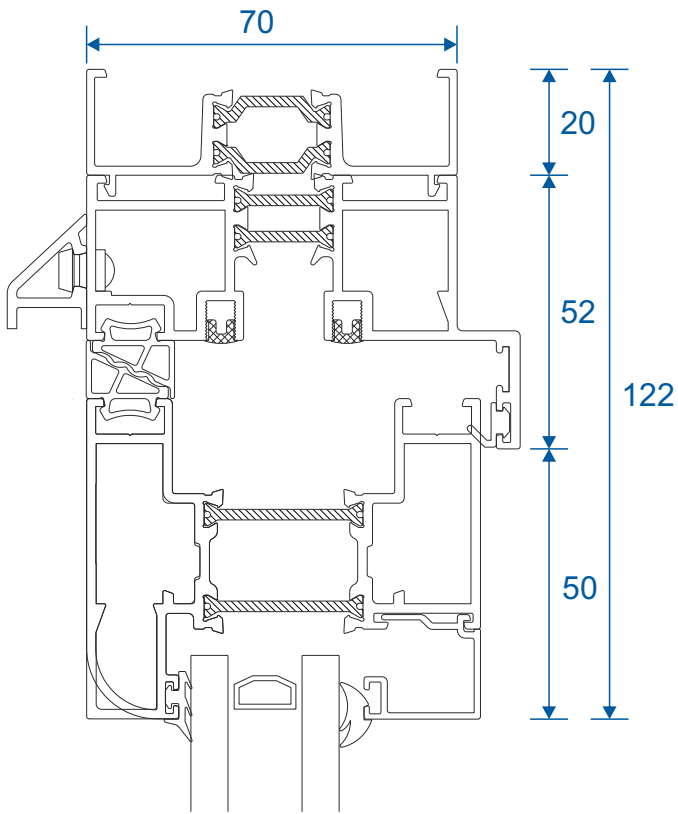

ETC451 - 85mm Cill

ETC457 - 150mm Cill

Cills

ETC458 - 190mm Cill

ETC479 - 225mm Cill

Thresholds

Rebated Threshold Using DV14

Thresholds

Rebated Threshold Using DV14 With 150mm Cill

Thresholds

Rebated Threshold With Integrated Cill - DV176

Thresholds

Low 20mm Threshold

Thresholds

Low 15mm Threshold

Head

Using DV14

Using DV17

Head

DV14 With 20mm Extension

DV14 With 42mm Extension

Head

DV17 With 42mm Extension

Jambs