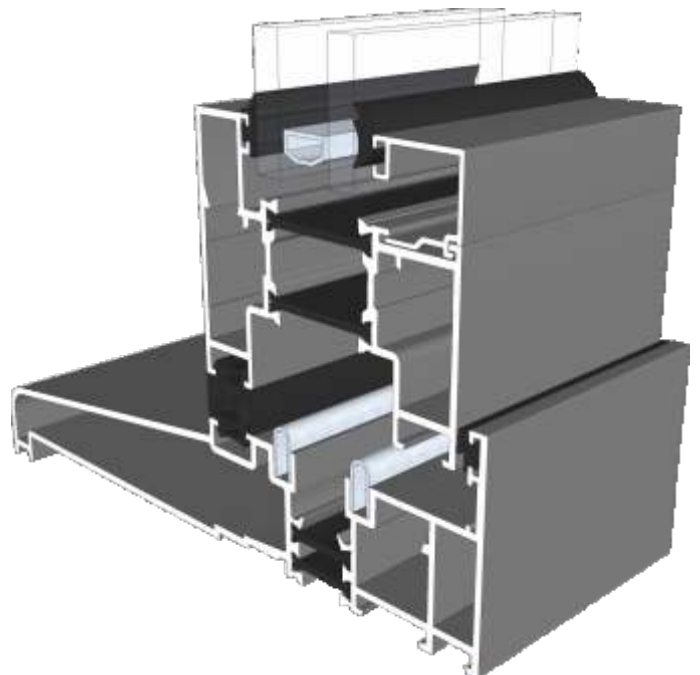

ETC451 - 85mm Cill

ETC457 - 150mm Cill

Cills

ETC458 - 190mm Cill

ETC479 - 225mm Cill

Thresholds

Rebated Threshold Using DV14

Thresholds

Rebated Threshold Using DV14 With 150mm Cill

Thresholds

Rebated Threshold With Integrated Cill - DV176

Thresholds

Low 20mm Threshold

Thresholds

Low 15mm Threshold

Head