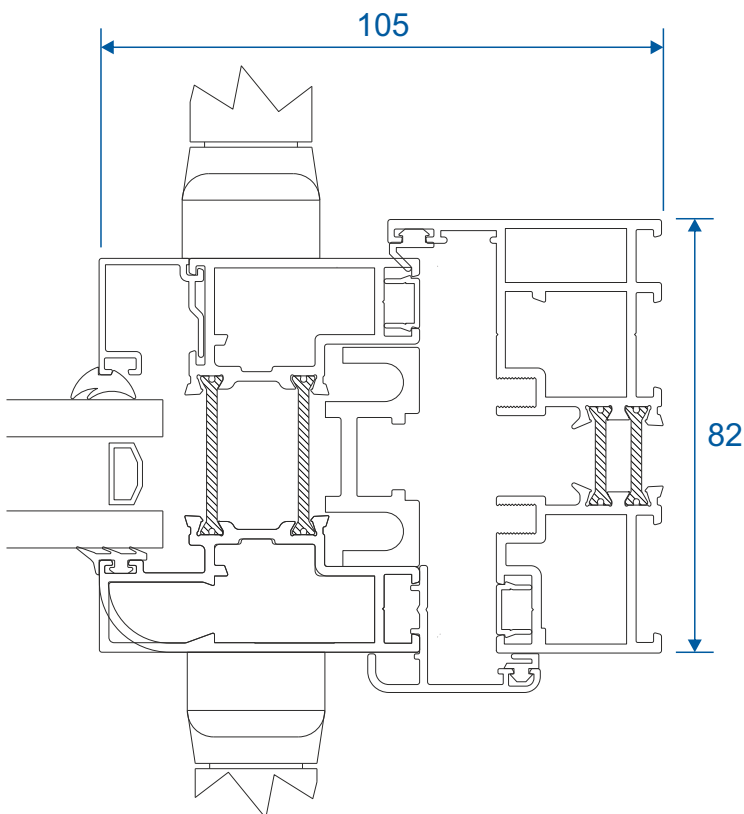

Rebated Threshold Using DV14 With 150mm Cill

Thresholds

Rebated Threshold With Integrated Cill - DV176

Thresholds

Low 20mm Threshold

Thresholds

Low 15mm Threshold

Head

Using DV14

Using DV17

Head

DV14 With 20mm Extension

DV14 With 42mm Extension

Head

DV17 With 42mm Extension

Jambs

Locking Side Using DV14

Locking Side Using DV17

Jambs

Hinge Side Using DV14

Hinge Side Using DV17

Meeting Stile

With Or Without Intermediate Handle

Meeting Stile