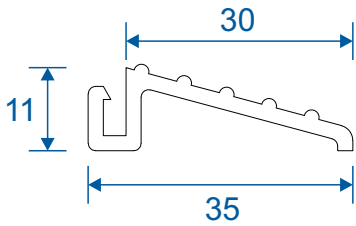

Sections

Rebated Threshold	11
Rebated Threshold With Separate Cill	12
Rebated Threshold With Integrated Cill	13
Low 20mm Threshold	14
Low 15mm Threshold	15
Head - DV14 & DV17 Frame	16
Head With 20mm or 42mm Extension - DV14	17
Head With 42mm Extension - DV17	18
Jamb - Locking Side - DV14 & DV17	19
Jamb - Hinge Side - DV14 & DV17	20
Meeting Stile	21
Double Door Meeting Stile	22
Traffic Door Closing On A Floating Mullion	23
Two Even Panel Doors Meeting Stile	23
Even Panel Door Opening In One Direction - DV14 & DV17	24

DV515 - 42mm Frame Extension For DV14

DV516 - 42mm Frame Extension For DV17

Ramps, Beads & Adapters

DV160 - 24mm Square

DV67 - 28mm Square

DV64 - 32mm Chamfered

EUD03 - Ramp For 15mm Threshold

Silver Anodised finish only.