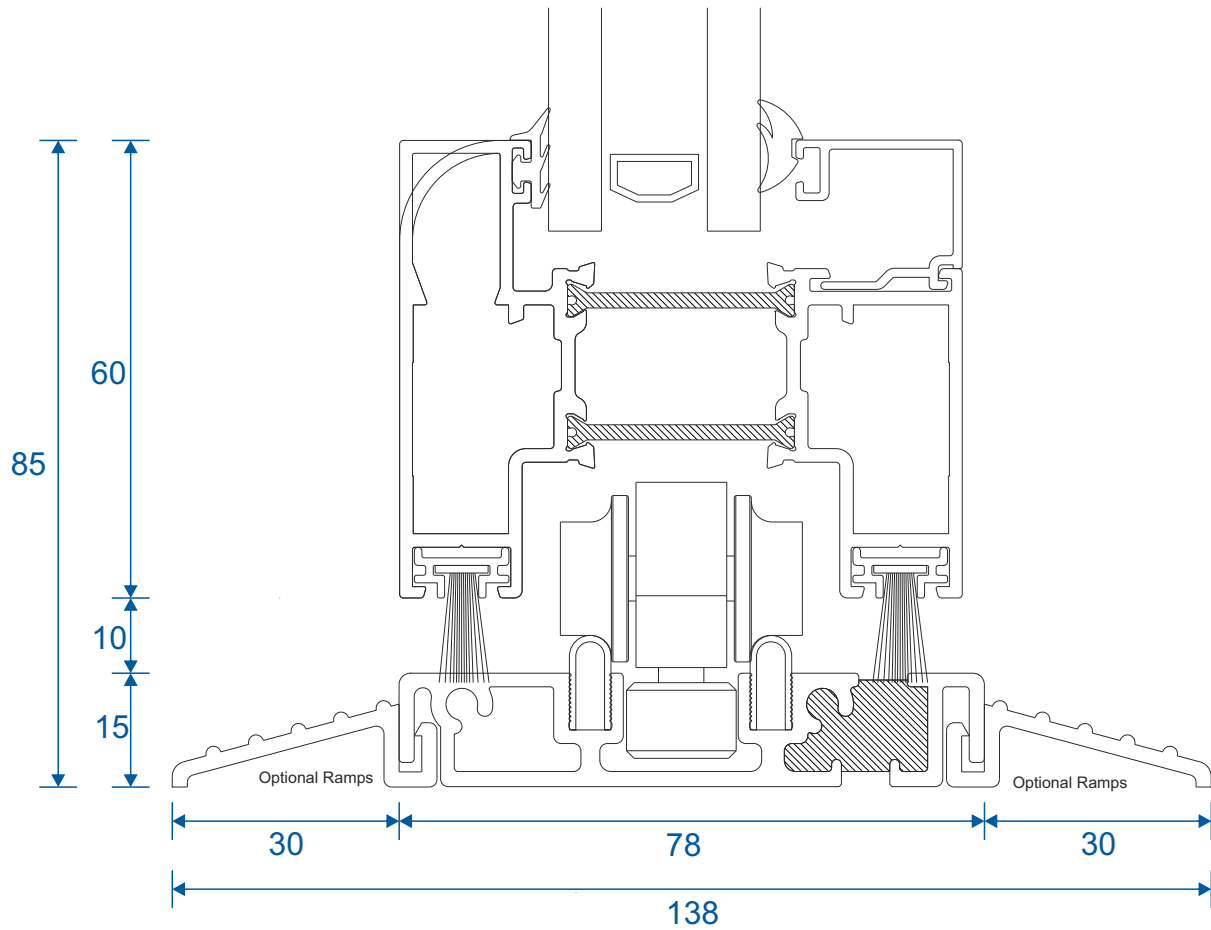

ETC451 - 85mm Cill

ETC457 - 150mm Cill

Cills

ETC458 - 190mm Cill

ETC479 - 225mm Cill

Thresholds

Rebated Threshold Using DV14

Thresholds

Rebated Threshold Using DV14 With 150mm Cill

Thresholds

Rebated Threshold With Integrated Cill - DV176

Thresholds

Low 20mm Threshold

Thresholds

Low 15mm Threshold

Head