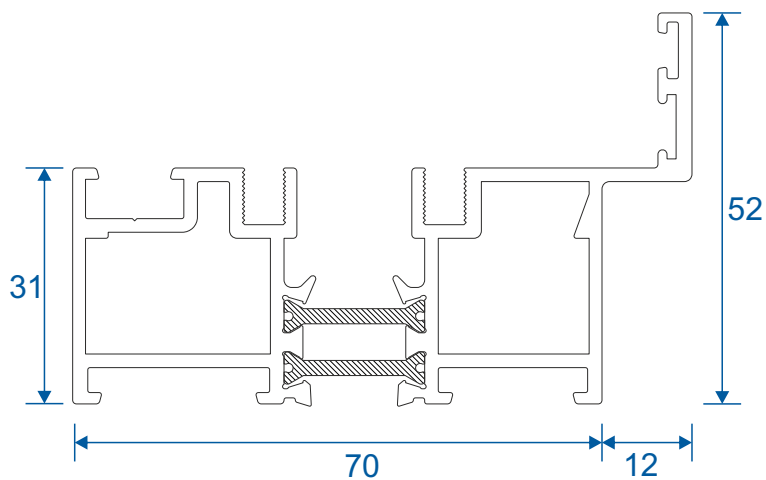

Outer Frames

DV14 - Outerframe (for DV14 Threshold)