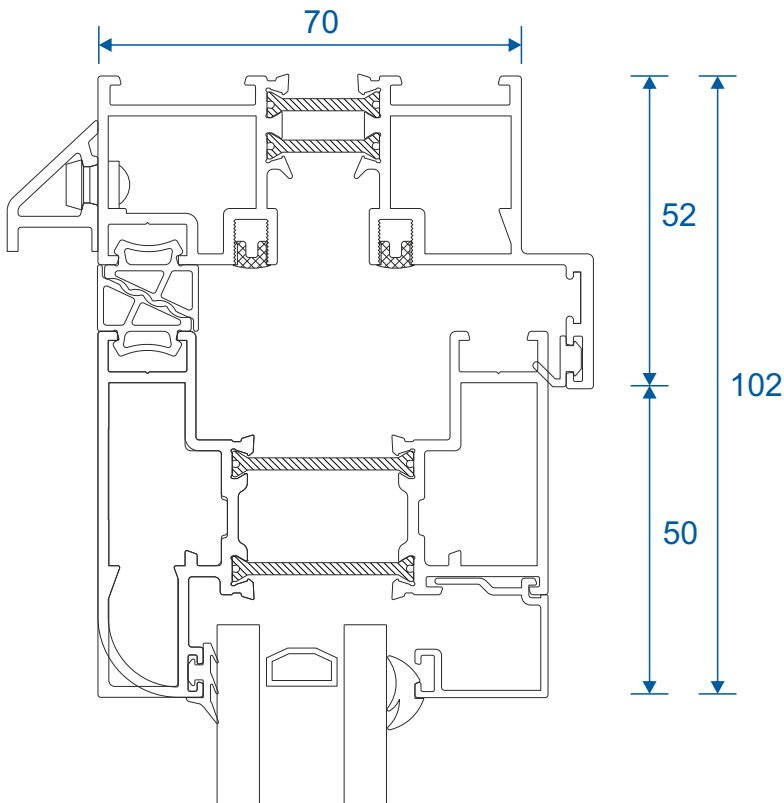

ETC451 - 85mm Cill

ETC457 - 150mm Cill

Cills

ETC458 - 190mm Cill

ETC479 - 225mm Cill

Thresholds

Rebated Threshold Using DV14

Thresholds

Rebated Threshold Using DV14 With 150mm Cill

Thresholds

Rebated Threshold With Integrated Cill - DV176

Thresholds

Low 20mm Threshold

Thresholds

Low 15mm Threshold

Head

Using DV14

Using DV17

Head

DV14 With 20mm Extension

DV14 With 42mm Extension

Head

DV17 With 42mm Extension

Jambs