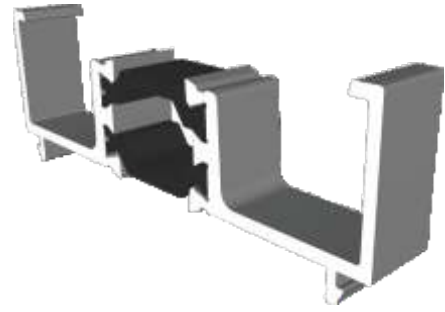

Silver Anodised finish only.

DV176 - Rebated With Integrated Cill

Sashes & Floating Mullion

DV26 - Radius

DV23 - Square

DV32 - Floating Mullion

Frame Extensions

DV559 - 20mm Frame Extension For DV14

DV515 - 42mm Frame Extension For DV14

DV516 - 42mm Frame Extension For DV17

Ramps, Beads & Adapters

DV160 - 24mm Square

DV67 - 28mm Square

DV64 - 32mm Chamfered

EUD03 - Ramp For 15mm Threshold

Silver Anodised finish only.

DV174 - Ramp For 20mm Threshold

Silver Anodised finish only.

DV56 / DV76 - Door Rebate Adaptor

DV62 - Low Threshold Adaptor

Transom & Midrail

DV30 - 49mm Transom

DV35 - 109mm Midrail

Cills