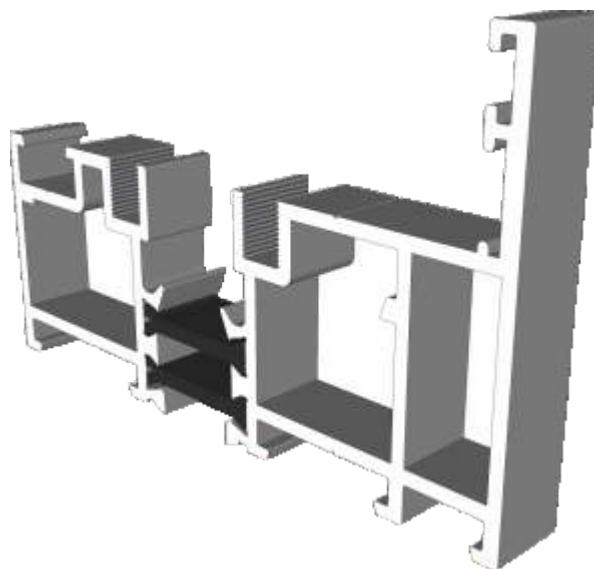

DV17 - Outerframe (for DV176 Threshold)