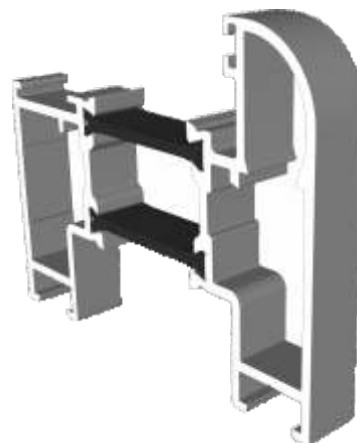

Sections

Rebated Threshold	11
Rebated Threshold With Separate Cill	12
Rebated Threshold With Integrated Cill	13
Low 20mm Threshold	14
Low 15mm Threshold	15
Head - DV14 & DV17 Frame	16
Head With 20mm or 42mm Extension - DV14	17
Head With 42mm Extension - DV17	18
Jamb - Locking Side - DV14 & DV17	19
Jamb - Hinge Side - DV14 & DV17	20
Meeting Stile	21
Double Door Meeting Stile	22
Traffic Door Closing On A Floating Mullion	23
Two Even Panel Doors Meeting Stile	23
Even Panel Door Opening In One Direction - DV14 & DV17	24

Outer Frames

DV14 - Outerframe (for DV14 Threshold)

DV17 - Outerframe (for DV176 Threshold)

Thresholds

DV14 - Rebated

DV171 - 15mm Low

Silver Anodised finish only.

DV173 - 20mm Low

Silver Anodised finish only.

DV176 - Rebated With Integrated Cill

Sashes & Floating Mullion

DV26 - Radius

DV23 - Square

DV32 - Floating Mullion

Frame Extensions

DV559 - 20mm Frame Extension For DV14

DV515 - 42mm Frame Extension For DV14

DV516 - 42mm Frame Extension For DV17

Ramps, Beads & Adapters

DV160 - 24mm Square

DV67 - 28mm Square

DV64 - 32mm Chamfered

EUD03 - Ramp For 15mm Threshold

Silver Anodised finish only.