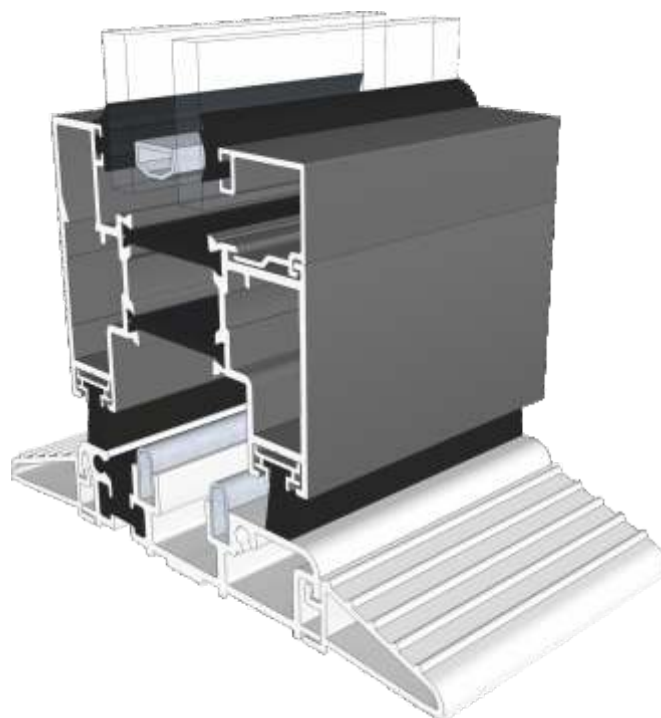

Rebated Threshold Using DV14 With 150mm Cill

Thresholds

Rebated Threshold With Integrated Cill - DV176

Thresholds

Low 20mm Threshold

Thresholds

Low 15mm Threshold

Head