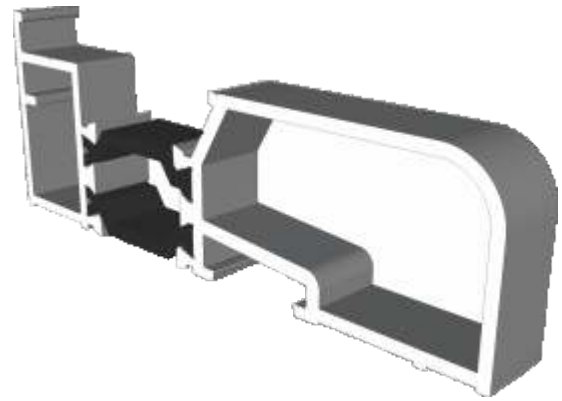

DV174 - Ramp For 20mm Threshold

Silver Anodised finish only.

DV56 / DV76 - Door Rebate Adaptor

DV62 - Low Threshold Adaptor

Transom & Midrail

DV30 - 49mm Transom

DV35 - 109mm Midrail

Cills

ETC451 - 85mm Cill

ETC457 - 150mm Cill

Cills

ETC458 - 190mm Cill

ETC479 - 225mm Cill

Thresholds

Rebated Threshold Using DV14

Thresholds