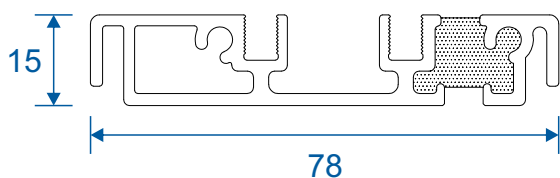

Sections

Rebated Threshold	11
Rebated Threshold With Separate Cill	12
Rebated Threshold With Integrated Cill	13
Low 20mm Threshold	14
Low 15mm Threshold	15
Head - DV14 & DV17 Frame	16
Head With 20mm or 42mm Extension - DV14	17
Head With 42mm Extension - DV17	18
Jamb - Locking Side - DV14 & DV17	19
Jamb - Hinge Side - DV14 & DV17	20
Meeting Stile	21
Double Door Meeting Stile	22
Traffic Door Closing On A Floating Mullion	23
Two Even Panel Doors Meeting Stile	23
Even Panel Door Opening In One Direction - DV14 & DV17	24

Outer Frames

DV14 - Outerframe (for DV14 Threshold)

DV17 - Outerframe (for DV176 Threshold)

Thresholds

DV14 - Rebated

DV171 - 15mm Low

Silver Anodised finish only.

DV173 - 20mm Low