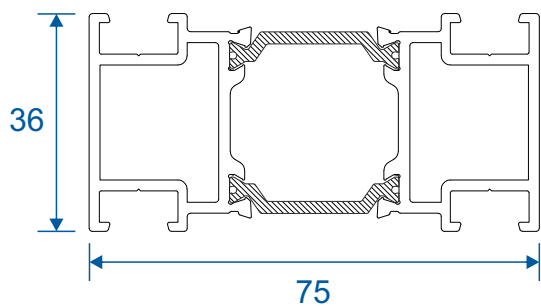

DV32 - Floating Mullion