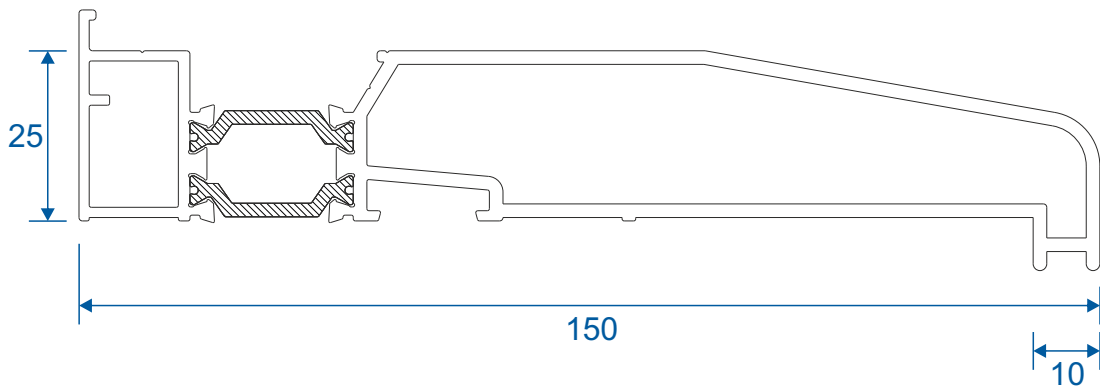

DV174 - Ramp For 20mm Threshold

Silver Anodised finish only.

DV56 / DV76 - Door Rebate Adaptor

DV62 - Low Threshold Adaptor

Transom & Midrail

DV30 - 49mm Transom

DV35 - 109mm Midrail

Cills

ETC451 - 85mm Cill

ETC457 - 150mm Cill

Cills

ETC458 - 190mm Cill

ETC479 - 225mm Cill

Thresholds

Rebated Threshold Using DV14

Thresholds

Rebated Threshold Using DV14 With 150mm Cill

Thresholds

Rebated Threshold With Integrated Cill - DV176

Thresholds

Low 20mm Threshold

Thresholds

Low 15mm Threshold

Head