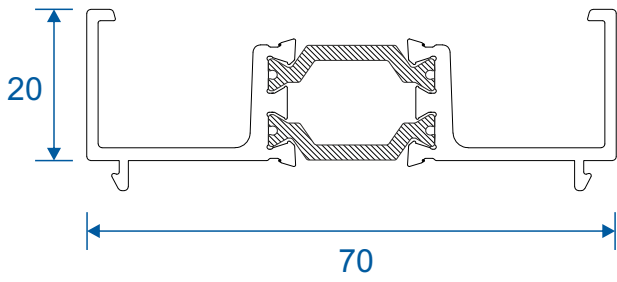

Sections

Rebated Threshold	11
Rebated Threshold With Separate Cill	12
Rebated Threshold With Integrated Cill	13
Low 20mm Threshold	14
Low 15mm Threshold	15
Head - DV14 & DV17 Frame	16
Head With 20mm or 42mm Extension - DV14	17
Head With 42mm Extension - DV17	18
Jamb - Locking Side - DV14 & DV17	19
Jamb - Hinge Side - DV14 & DV17	20
Meeting Stile	21
Double Door Meeting Stile	22
Traffic Door Closing On A Floating Mullion	23
Two Even Panel Doors Meeting Stile	23
Even Panel Door Opening In One Direction - DV14 & DV17	24

DV515 - 42mm Frame Extension For DV14

DV516 - 42mm Frame Extension For DV17

Ramps, Beads & Adapters

DV160 - 24mm Square

DV67 - 28mm Square

DV64 - 32mm Chamfered

EUD03 - Ramp For 15mm Threshold

Silver Anodised finish only.