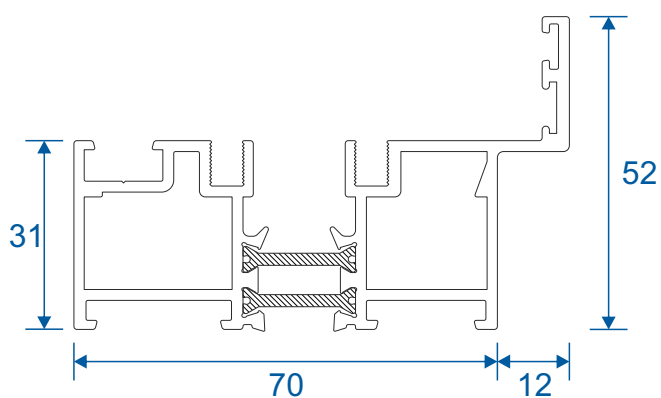

Thresholds

DV14 - Rebated