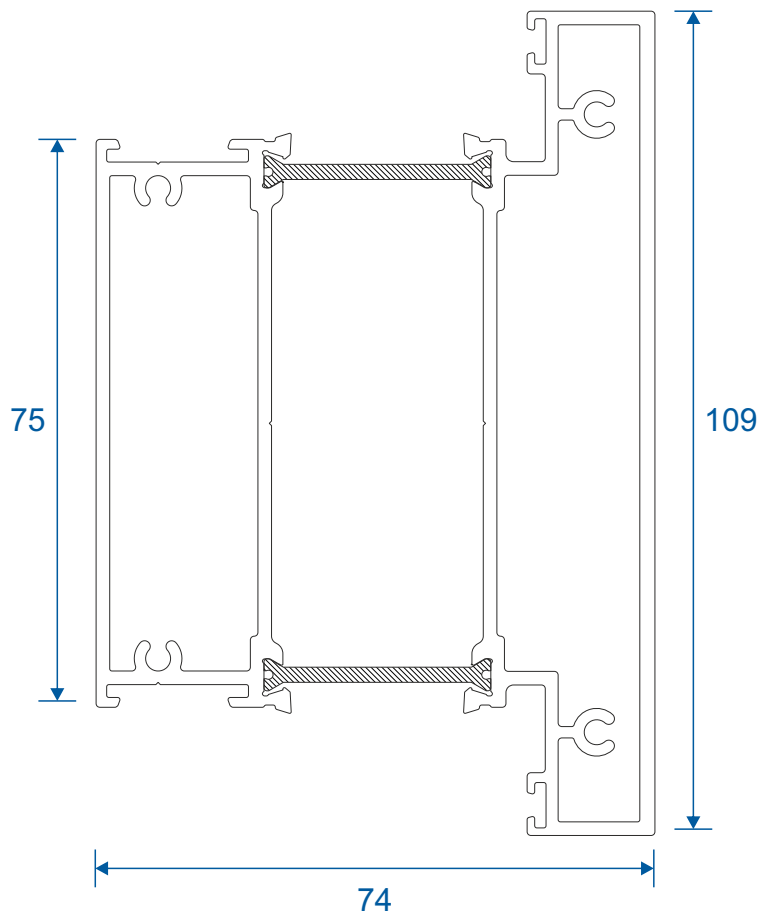

DV35 - 109mm Midrail