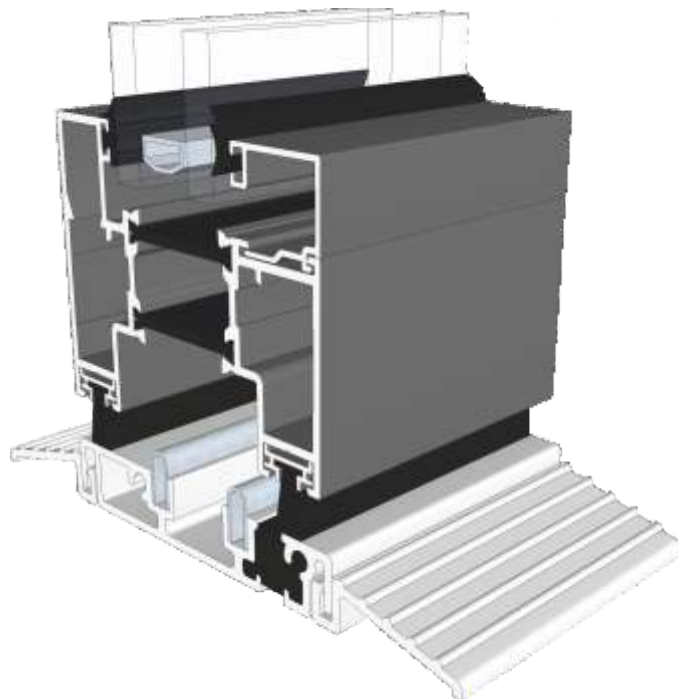

Rebated Threshold Using DV14 With 150mm Cill

Thresholds

Rebated Threshold With Integrated Cill - DV176

Thresholds

Low 20mm Threshold

Thresholds

Low 15mm Threshold

Head