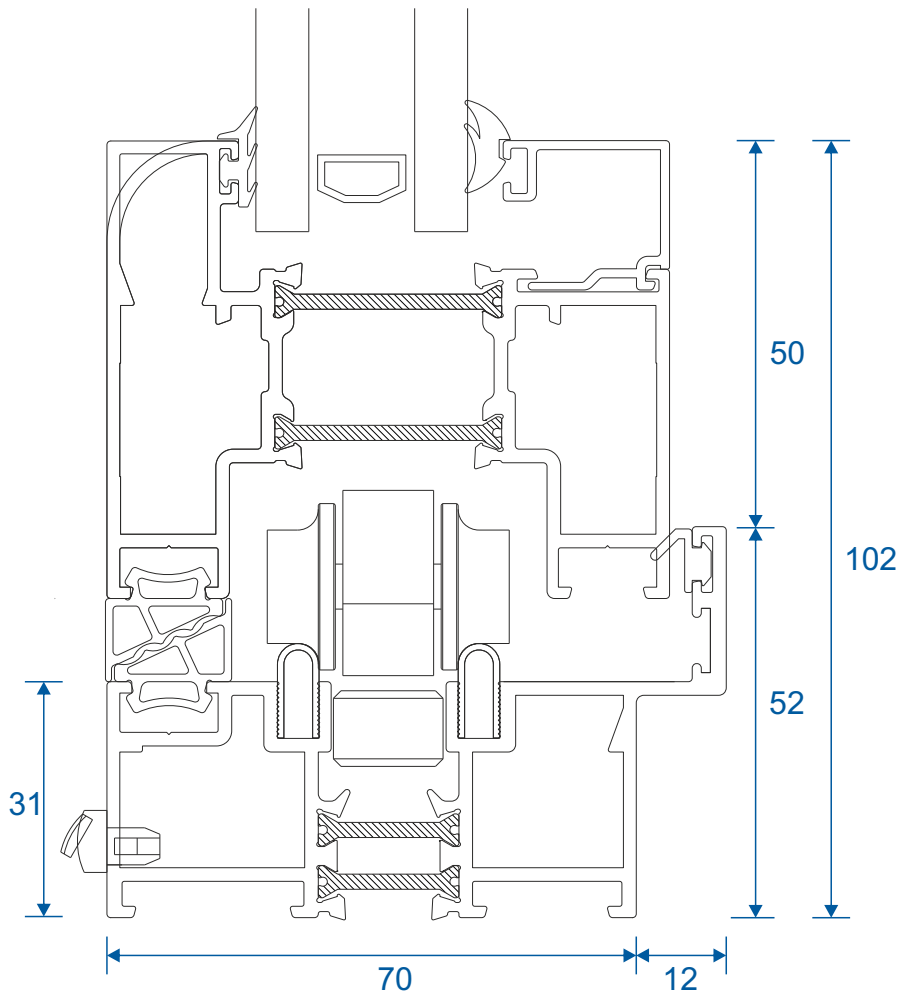

ETC451 - 85mm Cill

ETC457 - 150mm Cill

Cills

ETC458 - 190mm Cill

ETC479 - 225mm Cill

Thresholds

Rebated Threshold Using DV14

Thresholds

Rebated Threshold Using DV14 With 150mm Cill

Thresholds

Rebated Threshold With Integrated Cill - DV176

Thresholds

Low 20mm Threshold

Thresholds

Low 15mm Threshold

Head