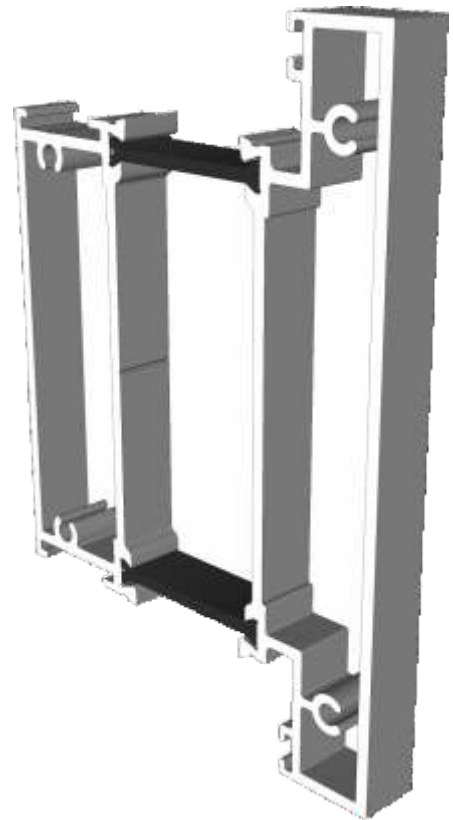

DV515 - 42mm Frame Extension For DV14

DV516 - 42mm Frame Extension For DV17

Ramps, Beads & Adapters

DV160 - 24mm Square

DV67 - 28mm Square

DV64 - 32mm Chamfered

EUD03 - Ramp For 15mm Threshold

Silver Anodised finish only.

DV174 - Ramp For 20mm Threshold

Silver Anodised finish only.

DV56 / DV76 - Door Rebate Adaptor

DV62 - Low Threshold Adaptor

Transom & Midrail

DV30 - 49mm Transom

DV35 - 109mm Midrail

Cills

ETC451 - 85mm Cill

ETC457 - 150mm Cill

Cills

ETC458 - 190mm Cill

ETC479 - 225mm Cill

Thresholds

Rebated Threshold Using DV14

Thresholds