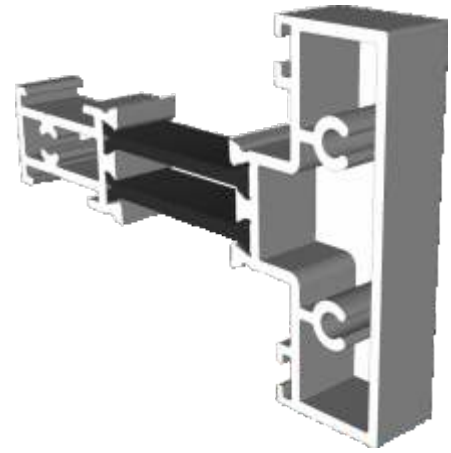

DV515 - 42mm Frame Extension For DV14

DV516 - 42mm Frame Extension For DV17

Ramps, Beads & Adapters

DV160 - 24mm Square

DV67 - 28mm Square

DV64 - 32mm Chamfered

EUD03 - Ramp For 15mm Threshold

Silver Anodised finish only.

DV174 - Ramp For 20mm Threshold

Silver Anodised finish only.

DV56 / DV76 - Door Rebate Adaptor

DV62 - Low Threshold Adaptor

Transom & Midrail

DV30 - 49mm Transom

DV35 - 109mm Midrail

Cills

ETC451 - 85mm Cill

ETC457 - 150mm Cill

Cills

ETC458 - 190mm Cill

ETC479 - 225mm Cill

Thresholds

Rebated Threshold Using DV14

Thresholds

Rebated Threshold Using DV14 With 150mm Cill

Thresholds

Rebated Threshold With Integrated Cill - DV176

Thresholds

Low 20mm Threshold

Thresholds

Low 15mm Threshold

Head