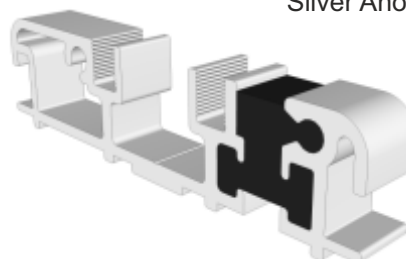

Sections

Rebated Threshold	11
Rebated Threshold With Separate Cill	12
Rebated Threshold With Integrated Cill	13
Low 20mm Threshold	14
Low 15mm Threshold	15
Head - DV14 & DV17 Frame	16
Head With 20mm or 42mm Extension - DV14	17
Head With 42mm Extension - DV17	18
Jamb - Locking Side - DV14 & DV17	19
Jamb - Hinge Side - DV14 & DV17	20
Meeting Stile	21
Double Door Meeting Stile	22
Traffic Door Closing On A Floating Mullion	23
Two Even Panel Doors Meeting Stile	23
Even Panel Door Opening In One Direction - DV14 & DV17	24

Outer Frames

DV14 - Outerframe (for DV14 Threshold)

DV17 - Outerframe (for DV176 Threshold)

Thresholds

DV14 - Rebated

DV171 - 15mm Low

Silver Anodised finish only.

DV173 - 20mm Low