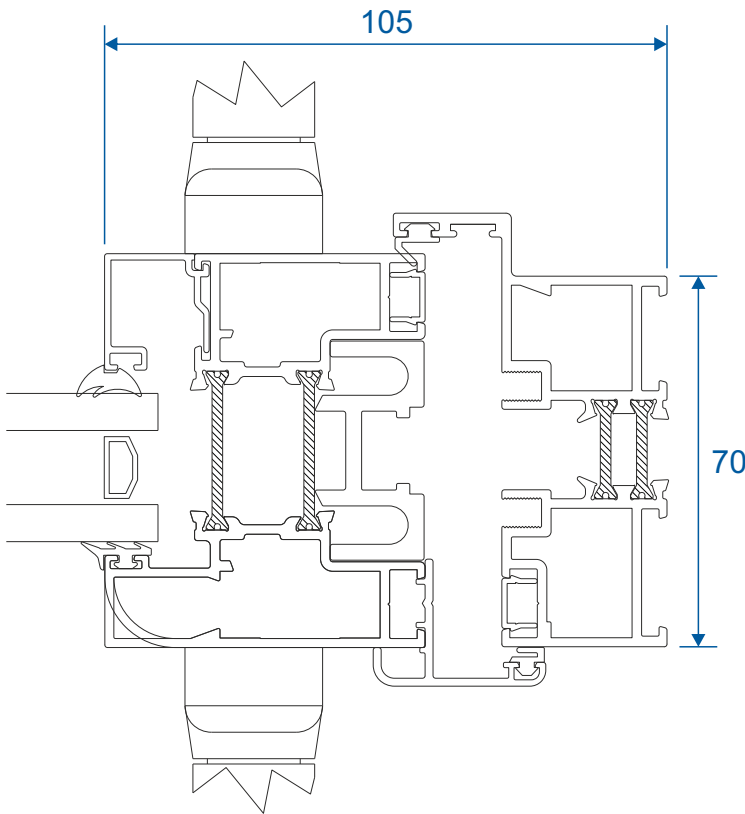

Rebated Threshold Using DV14 With 150mm Cill

Thresholds

Rebated Threshold With Integrated Cill - DV176

Thresholds

Low 20mm Threshold

Thresholds

Low 15mm Threshold

Head

Using DV14

Using DV17

Head

DV14 With 20mm Extension

DV14 With 42mm Extension

Head

DV17 With 42mm Extension

Jambs

Locking Side Using DV14

Locking Side Using DV17

Jambs

Hinge Side Using DV14

Hinge Side Using DV17

Meeting Stile

With Or Without Intermediate Handle

Meeting Stile