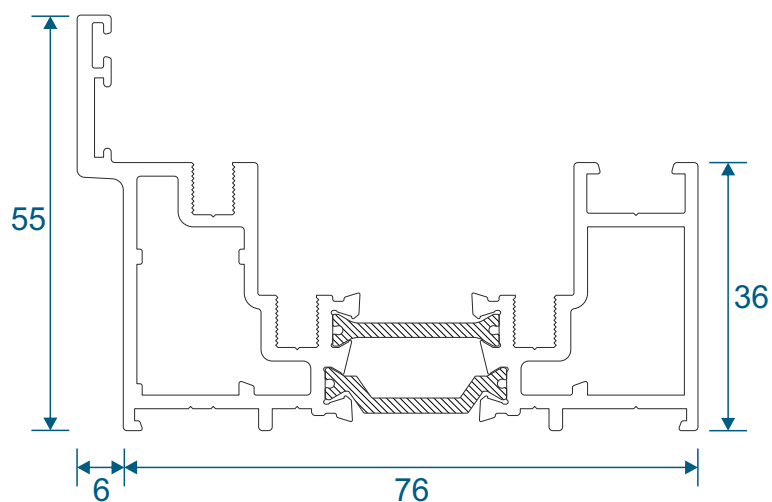

Outer Frame & Sashes

DV610 - Outerframe / Threshold