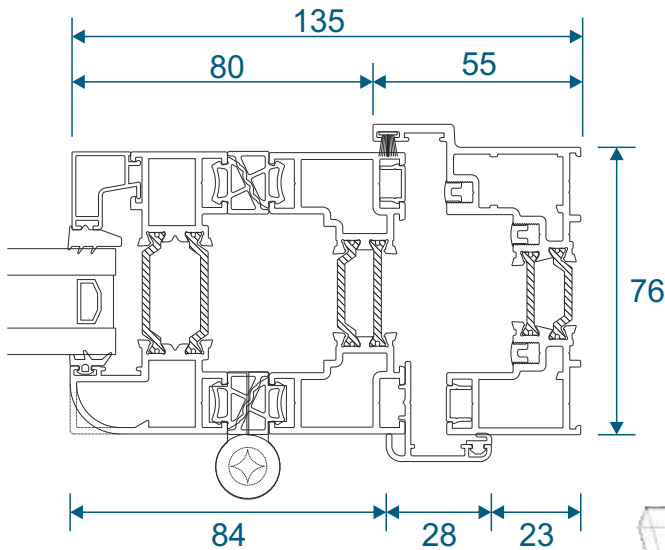

ETC515N - 42mm Head Extension

Corner Post & Coupler

ETC348 - 90° Corner Post

ETC357 - 25mm Coupler

Cills

ETC451 - 85mm Cill

ETC457 - 150mm Cill

Cills

ETC458 - 190mm Cill

ETC479 - 225mm Cill

Thresholds

Standard Rebated

Thresholds

Standard Rebated With Cill

Head

Standard

Meeting Stile

Double Door

Meeting Stiles

Traffic Door Closing On A Floating Mullion

Even Panel Door Opening In One Direction

Meeting Stile

Two Even Panel Doors Meeting Stile

Main Office & Factory