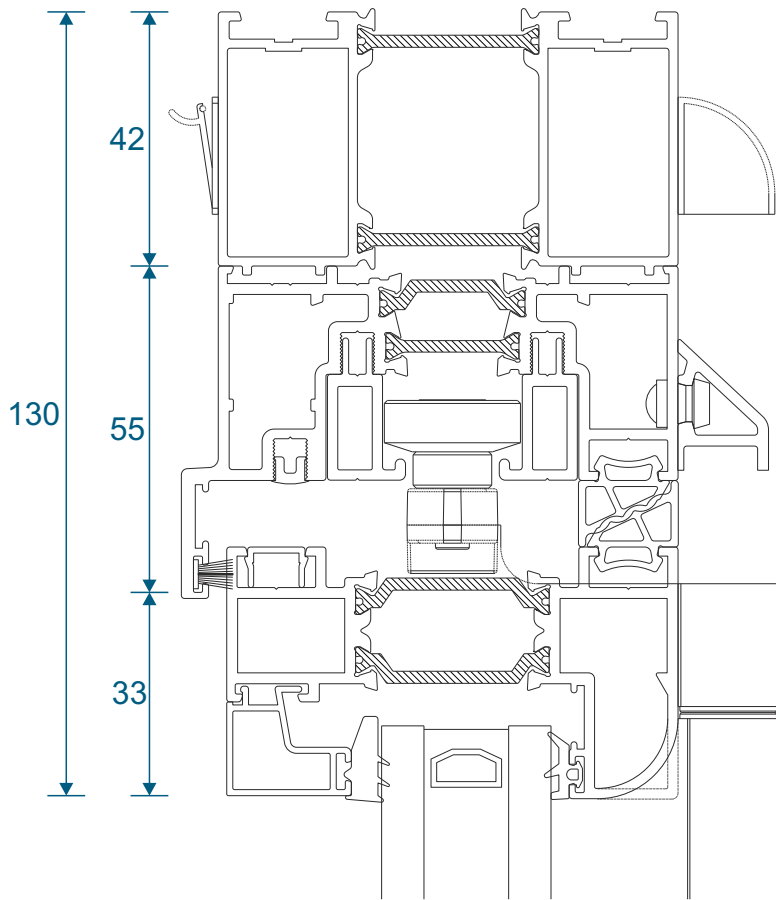

Head

With Extension