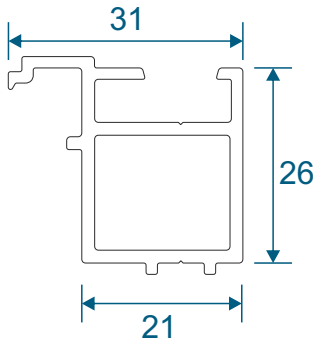

Sections

Threshold	9
Threshold With Cill	10
Head	11
Head With Extension	12
Jamb - Locking Side	13
Jamb - Hinge Side	14
Meeting Stile	15
Double Door Meeting Stile	16
Traffic Door Closing On A Floating Mullion	17
Even Panel Door Opening In One Direction	17
Two Even Panel Doors Meeting Stile	18

Outer Frame & Sashes

DV610 - Outerframe / Threshold

DV622 - Square Sash

DV620 - Radius Sash

Adapters & Beads

DV545N - Top Guide Insert

DV662 - Rebate Adapter

DV640 - Locking Extension

DV645 - Double Door Adapter

ETC272 - 28mm Square Bead

ETC270 - 24mm Square Bead

PVC Inserts, Floating Mullion & Extension

PCX38 - Keep Carrier

PCX44 - Lock Carrier

DV60 - Infill Strip

DV38 - Floating Mullion

ETC515N - 42mm Head Extension

Corner Post & Coupler

ETC348 - 90° Corner Post

ETC357 - 25mm Coupler

Cills

ETC451 - 85mm Cill

ETC457 - 150mm Cill

Cills