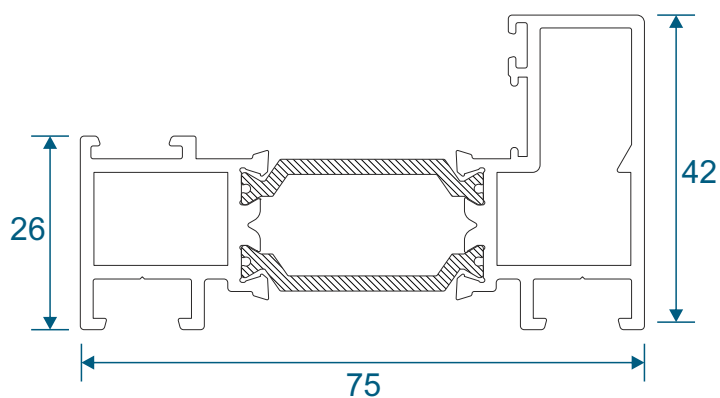

DV622 - Square Sash