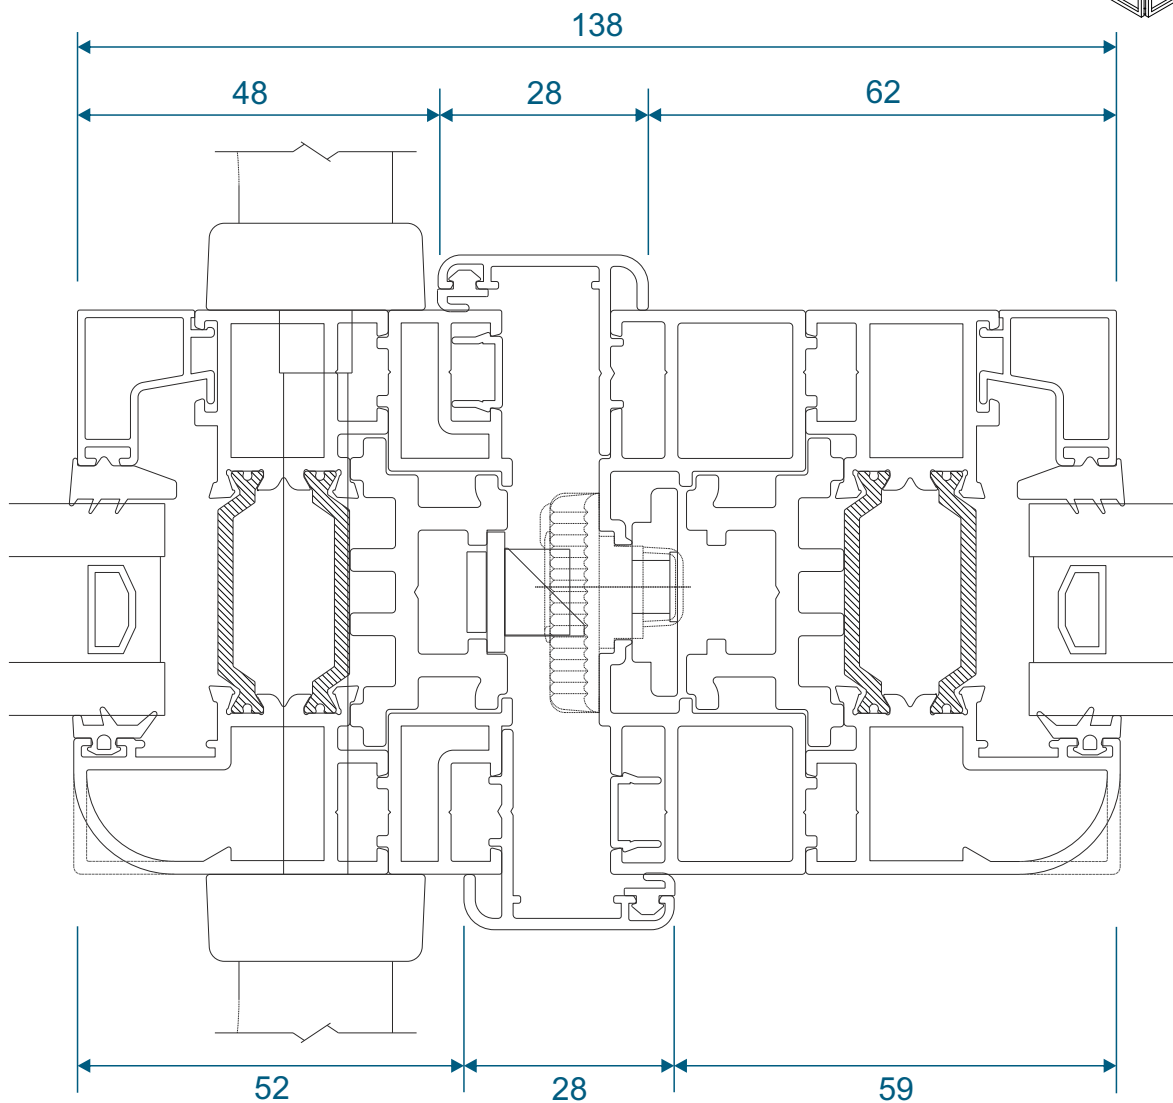

Meeting Stile

Double Door