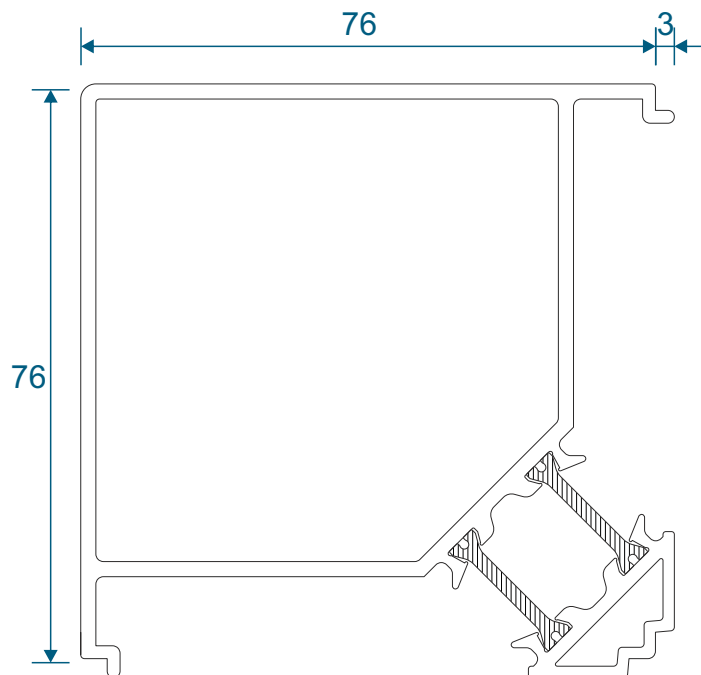

DV645 - Double Door Adapter

ETC272 - 28mm Square Bead

ETC270 - 24mm Square Bead

PVC Inserts, Floating Mullion & Extension

PCX38 - Keep Carrier

PCX44 - Lock Carrier

DV60 - Infill Strip

DV38 - Floating Mullion

ETC515N - 42mm Head Extension

Corner Post & Coupler

ETC348 - 90° Corner Post

ETC357 - 25mm Coupler

Cills

ETC451 - 85mm Cill

ETC457 - 150mm Cill

Cills

ETC458 - 190mm Cill

ETC479 - 225mm Cill

Thresholds

Standard Rebated

Thresholds

Standard Rebated With Cill

Head

Standard