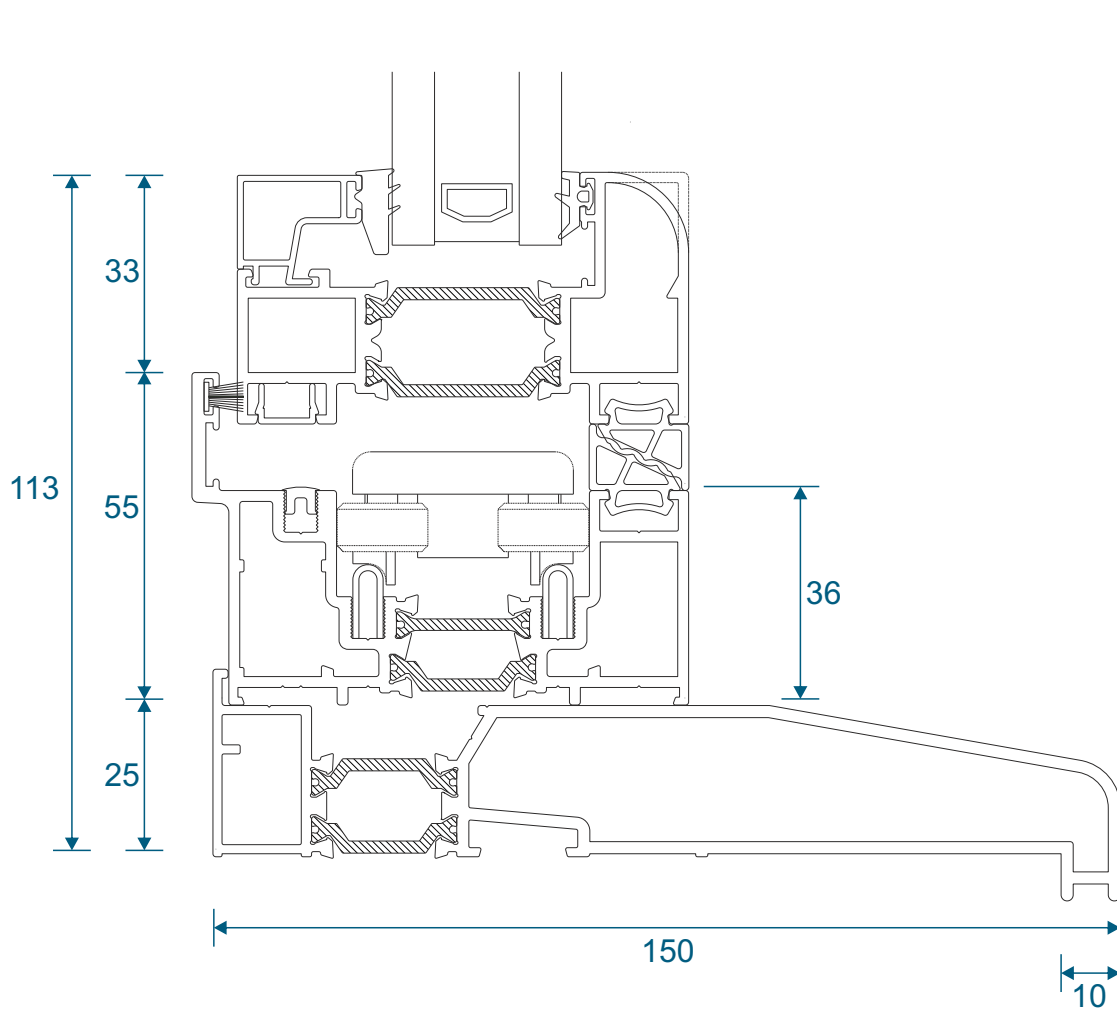

ETC515N - 42mm Head Extension

Corner Post & Coupler

ETC348 - 90° Corner Post

ETC357 - 25mm Coupler

Cills

ETC451 - 85mm Cill

ETC457 - 150mm Cill

Cills

ETC458 - 190mm Cill

ETC479 - 225mm Cill

Thresholds

Standard Rebated

Thresholds

Standard Rebated With Cill

Head

Standard