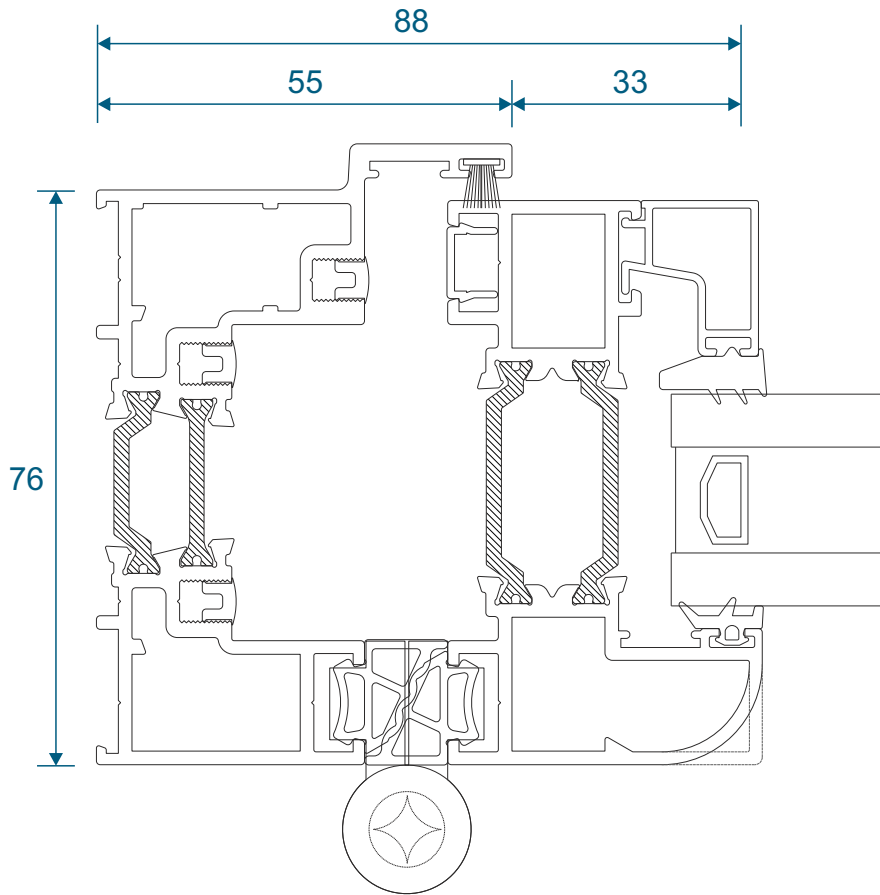

ETC515N - 42mm Head Extension

Corner Post & Coupler

ETC348 - 90° Corner Post

ETC357 - 25mm Coupler

Cills

ETC451 - 85mm Cill

ETC457 - 150mm Cill

Cills

ETC458 - 190mm Cill

ETC479 - 225mm Cill

Thresholds

Standard Rebated

Thresholds

Standard Rebated With Cill

Head

Standard

Head

With Extension

Jambs

Locking Side

Jambs

Hinge Side

Meeting Stile

With Or Without Intermediate Handle