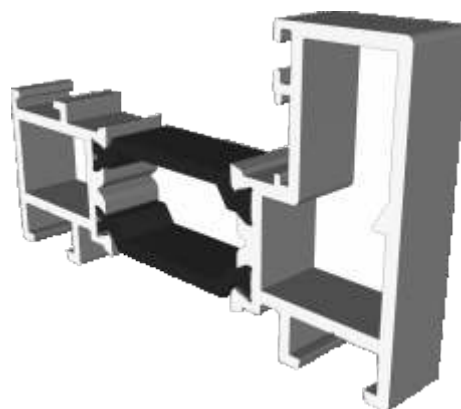

Durafold Slim-line Plus

Section Identification Guide

DURATION
WINDOWS

Contents

Profiles

Outer Frame & Sashes	3
Adapters & Beads	4
PVC Inserts, Floating Mullion & Head Extension	5
Corner Post & Coupler	6
Cills	7 - 8

Sections

Threshold	9
Threshold With Cill	10
Head	11
Head With Extension	12
Jamb - Locking Side	13
Jamb - Hinge Side	14
Meeting Stile	15
Double Door Meeting Stile	16
Traffic Door Closing On A Floating Mullion	17
Even Panel Door Opening In One Direction	17
Two Even Panel Doors Meeting Stile	18

Outer Frame & Sashes

DV610 - Outerframe / Threshold

DV622 - Square Sash

DV620 - Radius Sash

Adapters & Beads

DV545N - Top Guide Insert

DV662 - Rebate Adapter

DV640 - Locking Extension

DV645 - Double Door Adapter

ETC272 - 28mm Square Bead

ETC270 - 24mm Square Bead

PVC Inserts, Floating Mullion & Extension

PCX38 - Keep Carrier

PCX44 - Lock Carrier

DV60 - Infill Strip

DV38 - Floating Mullion