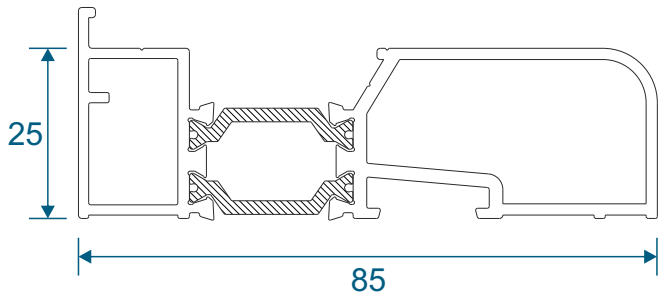

DV645 - Double Door Adapter

ETC272 - 28mm Square Bead

ETC270 - 24mm Square Bead

PVC Inserts, Floating Mullion & Extension

PCX38 - Keep Carrier

PCX44 - Lock Carrier

DV60 - Infill Strip

DV38 - Floating Mullion

ETC515N - 42mm Head Extension

Corner Post & Coupler

ETC348 - 90° Corner Post

ETC357 - 25mm Coupler

Cills

ETC451 - 85mm Cill

ETC457 - 150mm Cill

Cills

ETC458 - 190mm Cill

ETC479 - 225mm Cill

Thresholds

Standard Rebated

Thresholds

Standard Rebated With Cill

Head

Standard

Head

With Extension

Jambs

Locking Side

Jambs

Hinge Side

Meeting Stile

With Or Without Intermediate Handle