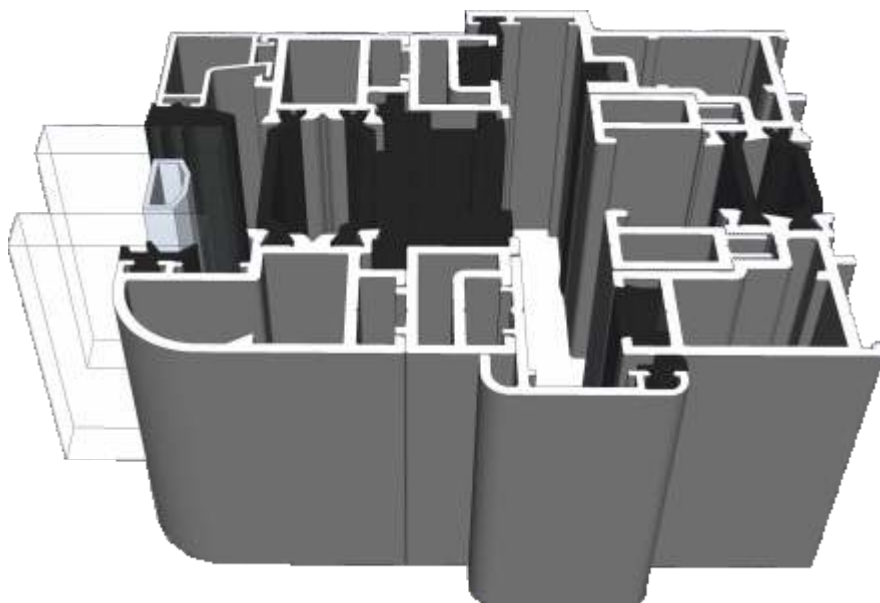

ETC458 - 190mm Cill

ETC479 - 225mm Cill

Thresholds

Standard Rebated

Thresholds

Standard Rebated With Cill

Head

Standard

Head

With Extension

Jambs

Locking Side

Jambs

Hinge Side

Meeting Stile

With Or Without Intermediate Handle