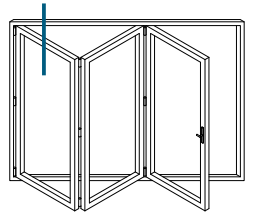

ETC515N - 42mm Head Extension

Corner Post & Coupler

ETC348 - 90° Corner Post

ETC357 - 25mm Coupler

Cills

ETC451 - 85mm Cill

ETC457 - 150mm Cill

Cills

ETC458 - 190mm Cill

ETC479 - 225mm Cill

Thresholds

Standard Rebated

Thresholds

Standard Rebated With Cill

Head

Standard

Head

With Extension

Jambs

Locking Side

Jambs

Hinge Side

Meeting Stile

With Or Without Intermediate Handle