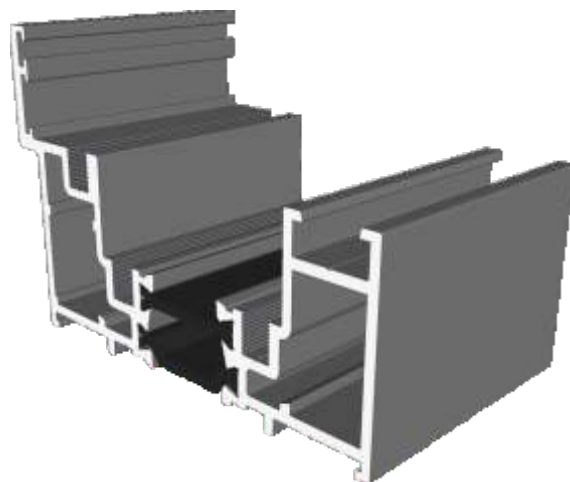

Outer Frame & Sashes

DV610 - Outerframe / Threshold