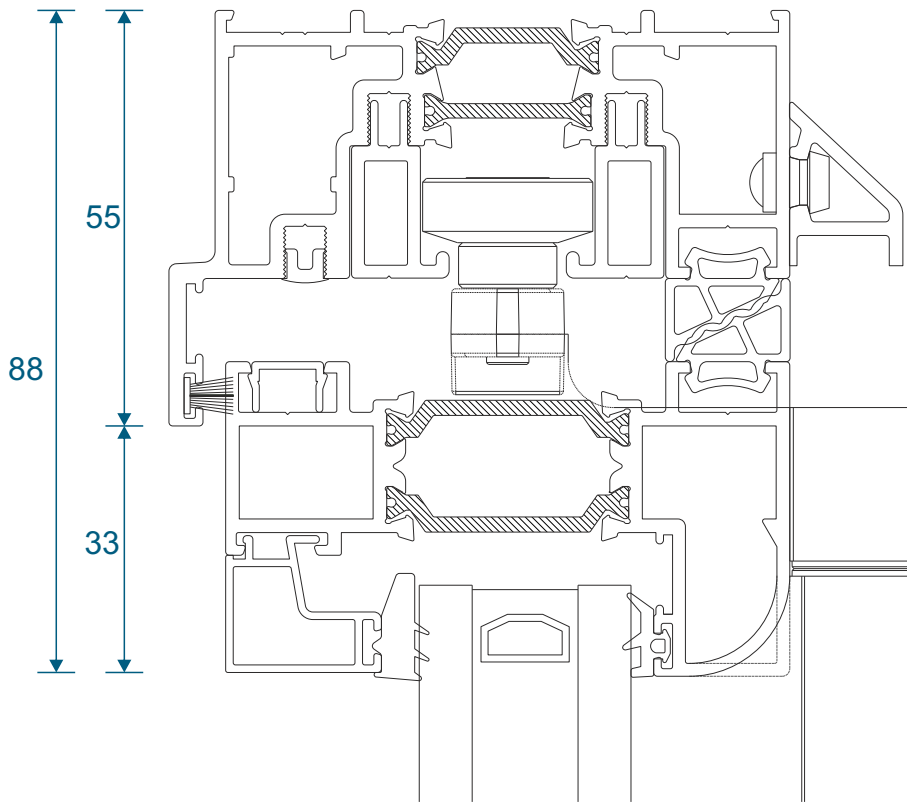

ETC515N - 42mm Head Extension

Corner Post & Coupler

ETC348 - 90° Corner Post

ETC357 - 25mm Coupler

Cills

ETC451 - 85mm Cill

ETC457 - 150mm Cill

Cills

ETC458 - 190mm Cill

ETC479 - 225mm Cill

Thresholds

Standard Rebated

Thresholds

Standard Rebated With Cill

Head

Standard

Head

With Extension

Jambs

Locking Side

Jambs

Hinge Side

Meeting Stile

With Or Without Intermediate Handle