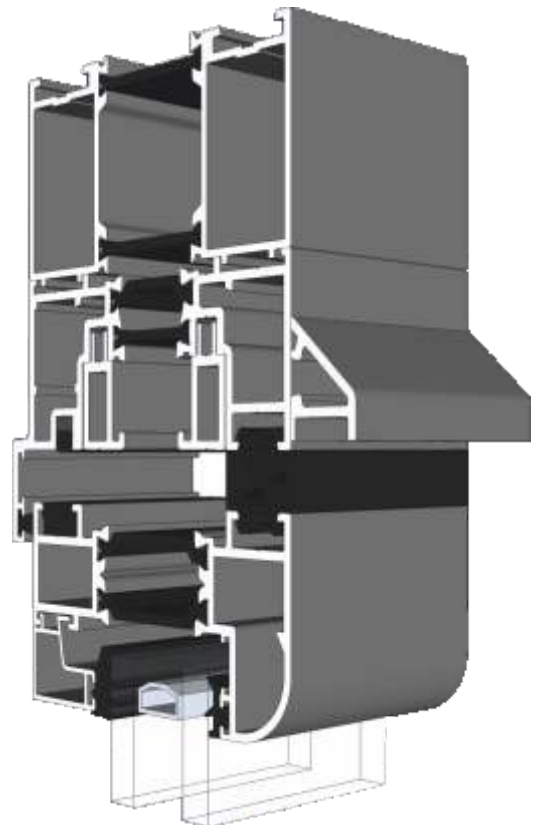

ETC458 - 190mm Cill

ETC479 - 225mm Cill

Thresholds

Standard Rebated

Thresholds

Standard Rebated With Cill

Head

Standard

Head

With Extension

Jambs

Locking Side

Jambs

Hinge Side

Meeting Stile

With Or Without Intermediate Handle