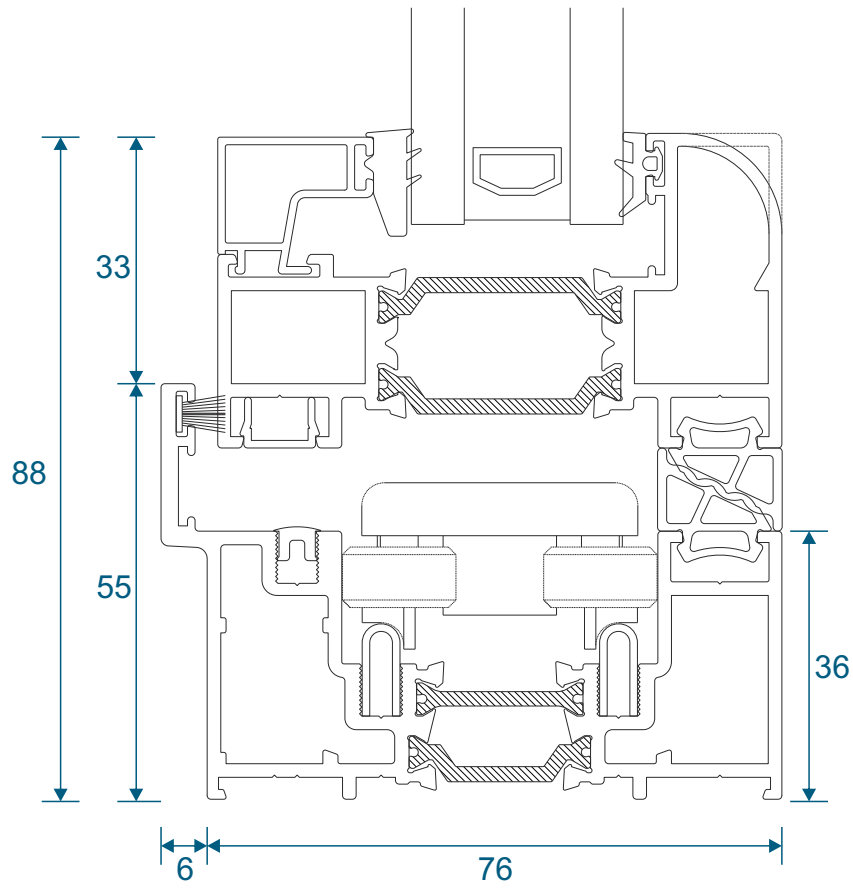

ETC515N - 42mm Head Extension

Corner Post & Coupler

ETC348 - 90° Corner Post

ETC357 - 25mm Coupler

Cills

ETC451 - 85mm Cill

ETC457 - 150mm Cill

Cills

ETC458 - 190mm Cill

ETC479 - 225mm Cill

Thresholds

Standard Rebated

Thresholds

Standard Rebated With Cill

Head

Standard