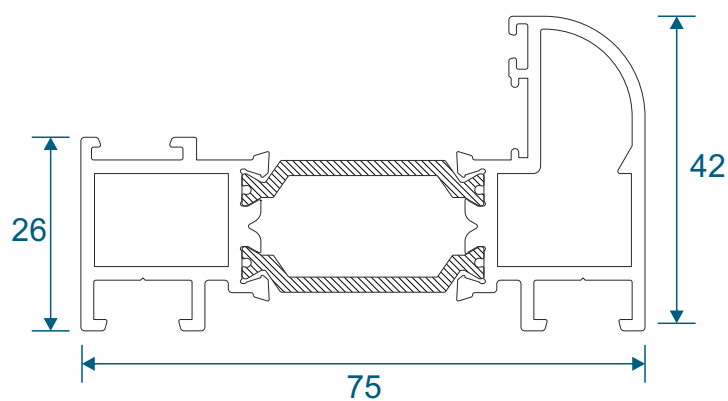

Sections

Threshold	9
Threshold With Cill	10
Head	11
Head With Extension	12
Jamb - Locking Side	13
Jamb - Hinge Side	14
Meeting Stile	15
Double Door Meeting Stile	16
Traffic Door Closing On A Floating Mullion	17
Even Panel Door Opening In One Direction	17
Two Even Panel Doors Meeting Stile	18

Outer Frame & Sashes

DV610 - Outerframe / Threshold

DV622 - Square Sash

DV620 - Radius Sash

Adapters & Beads

DV545N - Top Guide Insert

DV662 - Rebate Adapter

DV640 - Locking Extension

DV645 - Double Door Adapter

ETC272 - 28mm Square Bead

ETC270 - 24mm Square Bead

PVC Inserts, Floating Mullion & Extension

PCX38 - Keep Carrier

PCX44 - Lock Carrier

DV60 - Infill Strip

DV38 - Floating Mullion

ETC515N - 42mm Head Extension

Corner Post & Coupler

ETC348 - 90° Corner Post

ETC357 - 25mm Coupler

Cills

ETC451 - 85mm Cill

ETC457 - 150mm Cill

Cills