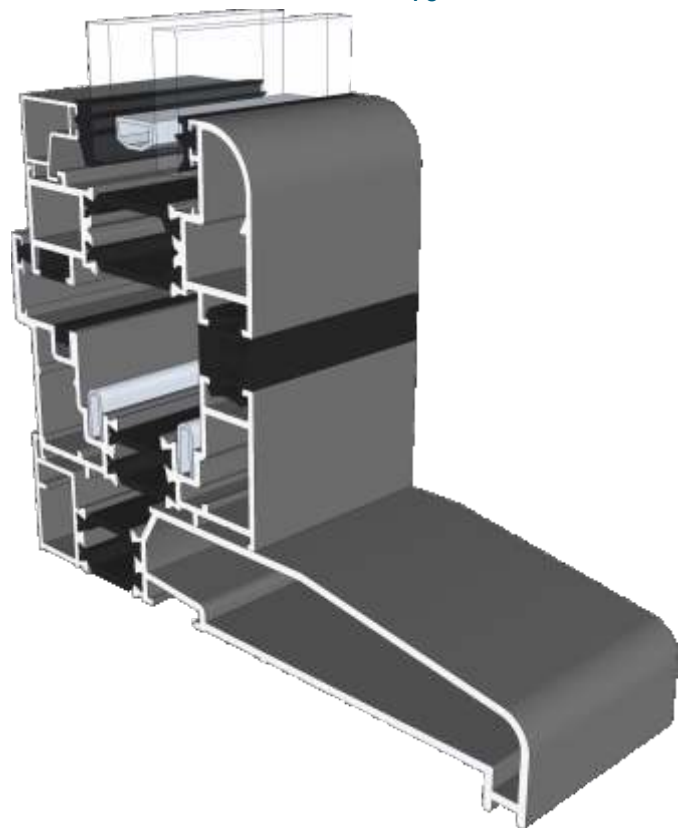

ETC458 - 190mm Cill

ETC479 - 225mm Cill

Thresholds

Standard Rebated

Thresholds

Standard Rebated With Cill

Head

Standard

Head

With Extension

Jambs

Locking Side

Jambs

Hinge Side

Meeting Stile

With Or Without Intermediate Handle