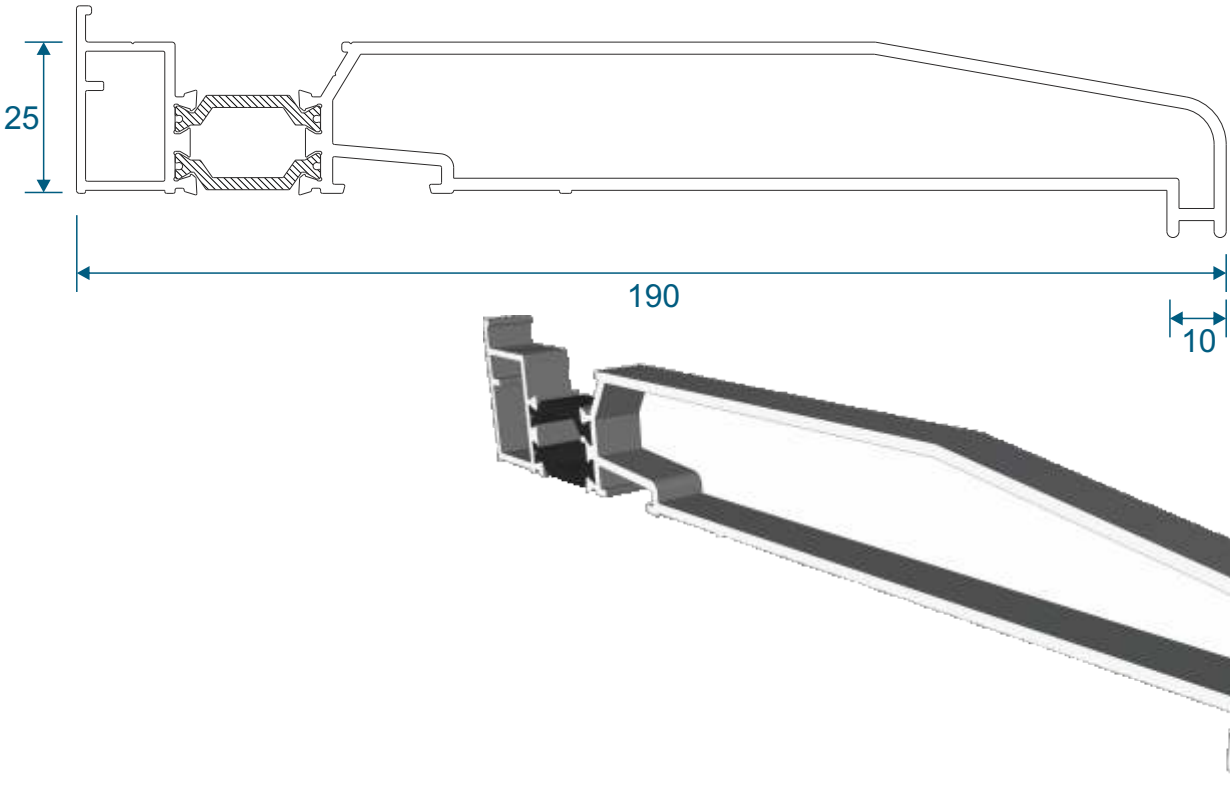

DV645 - Double Door Adapter

ETC272 - 28mm Square Bead

ETC270 - 24mm Square Bead

PVC Inserts, Floating Mullion & Extension

PCX38 - Keep Carrier

PCX44 - Lock Carrier

DV60 - Infill Strip

DV38 - Floating Mullion

ETC515N - 42mm Head Extension

Corner Post & Coupler

ETC348 - 90° Corner Post

ETC357 - 25mm Coupler

Cills

ETC451 - 85mm Cill

ETC457 - 150mm Cill

Cills

ETC458 - 190mm Cill

ETC479 - 225mm Cill

Thresholds

Standard Rebated

Thresholds

Standard Rebated With Cill

Head

Standard

Head

With Extension

Jambs

Locking Side

Jambs

Hinge Side

Meeting Stile

With Or Without Intermediate Handle