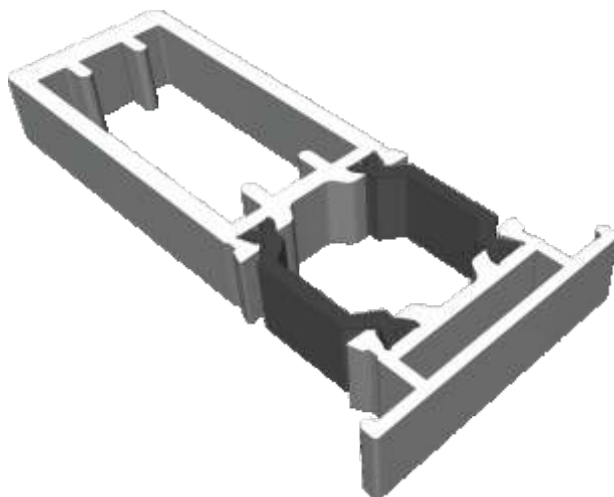

DV645 - Double Door Adapter

ETC272 - 28mm Square Bead

ETC270 - 24mm Square Bead

PVC Inserts, Floating Mullion & Extension

PCX38 - Keep Carrier

PCX44 - Lock Carrier

DV60 - Infill Strip

DV38 - Floating Mullion

ETC515N - 42mm Head Extension

Corner Post & Coupler

ETC348 - 90° Corner Post

ETC357 - 25mm Coupler

Cills

ETC451 - 85mm Cill

ETC457 - 150mm Cill

Cills

ETC458 - 190mm Cill

ETC479 - 225mm Cill

Thresholds

Standard Rebated

Thresholds

Standard Rebated With Cill

Head

Standard

Head

With Extension

Jambs

Locking Side

Jambs

Hinge Side

Meeting Stile

With Or Without Intermediate Handle