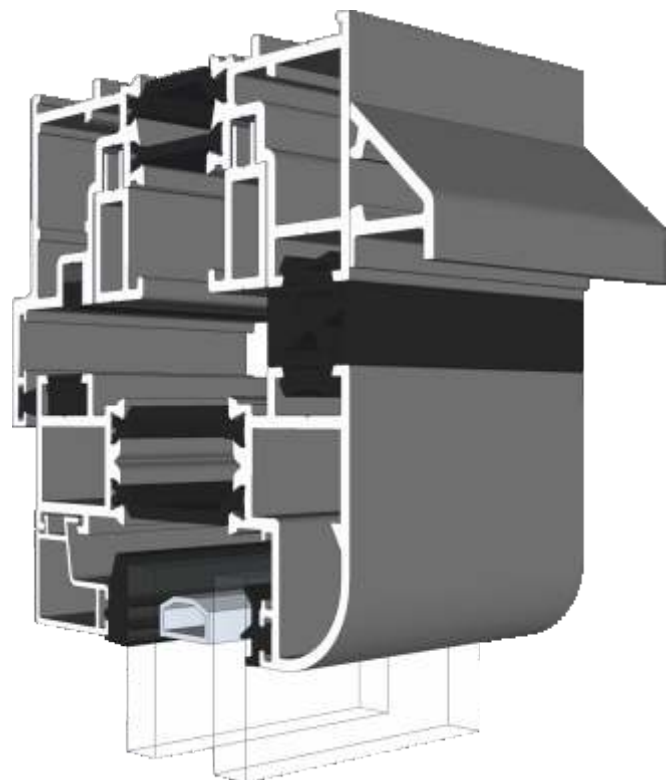

ETC458 - 190mm Cill

ETC479 - 225mm Cill

Thresholds

Standard Rebated

Thresholds

Standard Rebated With Cill

Head

Standard

Head

With Extension

Jambs

Locking Side

Jambs

Hinge Side

Meeting Stile

With Or Without Intermediate Handle