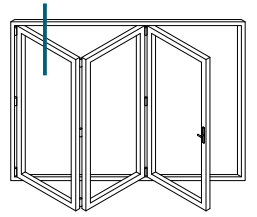

ETC515N - 42mm Head Extension

Corner Post & Coupler

ETC348 - 90° Corner Post

ETC357 - 25mm Coupler

Cills

ETC451 - 85mm Cill

ETC457 - 150mm Cill

Cills

ETC458 - 190mm Cill

ETC479 - 225mm Cill

Thresholds

Standard Rebated

Thresholds

Standard Rebated With Cill

Head

Standard

Head

With Extension

Jambs

Locking Side

Jambs

Hinge Side

Meeting Stile

With Or Without Intermediate Handle