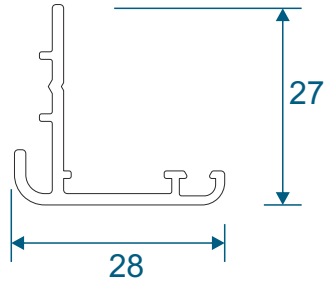

Sections

Threshold	9
Threshold With Cill	10
Head	11
Head With Extension	12
Jamb - Locking Side	13
Jamb - Hinge Side	14
Meeting Stile	15
Double Door Meeting Stile	16
Traffic Door Closing On A Floating Mullion	17
Even Panel Door Opening In One Direction	17
Two Even Panel Doors Meeting Stile	18

Outer Frame & Sashes

DV610 - Outerframe / Threshold

DV622 - Square Sash

DV620 - Radius Sash

Adapters & Beads

DV545N - Top Guide Insert

DV662 - Rebate Adapter

DV640 - Locking Extension

DV645 - Double Door Adapter

ETC272 - 28mm Square Bead

ETC270 - 24mm Square Bead

PVC Inserts, Floating Mullion & Extension

PCX38 - Keep Carrier

PCX44 - Lock Carrier

DV60 - Infill Strip

DV38 - Floating Mullion

ETC515N - 42mm Head Extension

Corner Post & Coupler

ETC348 - 90° Corner Post

ETC357 - 25mm Coupler

Cills

ETC451 - 85mm Cill

ETC457 - 150mm Cill

Cills