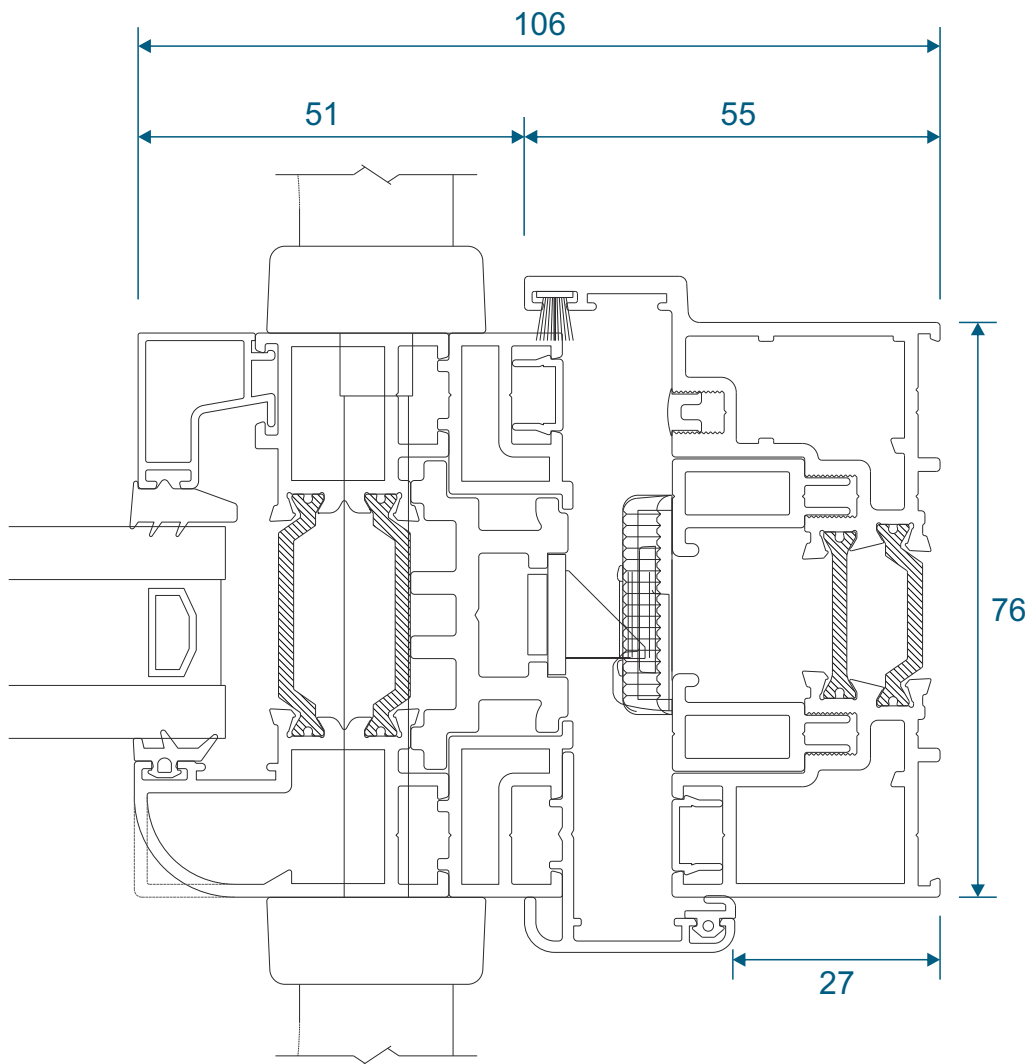

Jambs

Locking Side