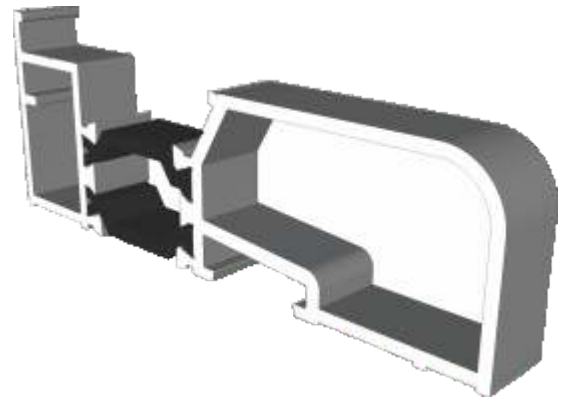

ETC515N - 42mm Head Extension

Corner Post & Coupler

ETC348 - 90° Corner Post

ETC357 - 25mm Coupler

Cills

ETC451 - 85mm Cill

ETC457 - 150mm Cill

Cills

ETC458 - 190mm Cill

ETC479 - 225mm Cill

Thresholds

Standard Rebated

Thresholds

Standard Rebated With Cill

Head

Standard

Head

With Extension

Jambs

Locking Side

Jambs

Hinge Side

Meeting Stile

With Or Without Intermediate Handle