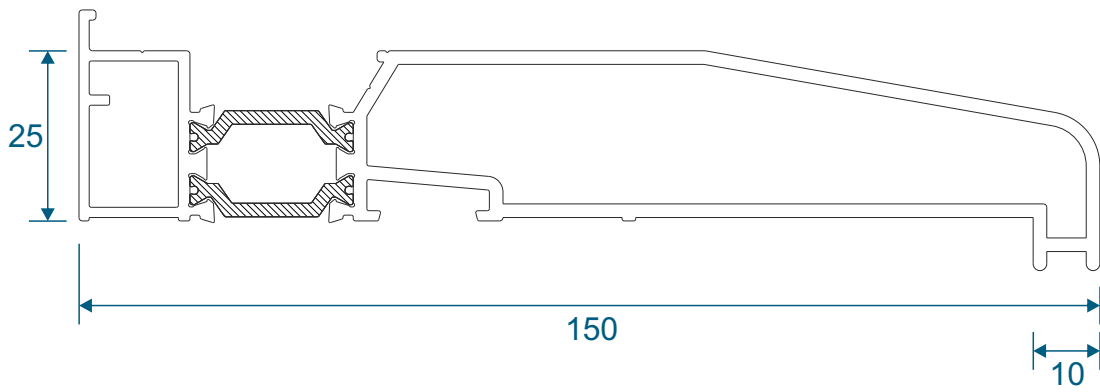

DV645 - Double Door Adapter

ETC272 - 28mm Square Bead

ETC270 - 24mm Square Bead

PVC Inserts, Floating Mullion & Extension

PCX38 - Keep Carrier

PCX44 - Lock Carrier

DV60 - Infill Strip

DV38 - Floating Mullion

ETC515N - 42mm Head Extension

Corner Post & Coupler

ETC348 - 90° Corner Post

ETC357 - 25mm Coupler

Cills

ETC451 - 85mm Cill

ETC457 - 150mm Cill

Cills

ETC458 - 190mm Cill

ETC479 - 225mm Cill

Thresholds

Standard Rebated

Thresholds

Standard Rebated With Cill

Head

Standard

Head

With Extension

Jambs

Locking Side

Jambs

Hinge Side

Meeting Stile

With Or Without Intermediate Handle