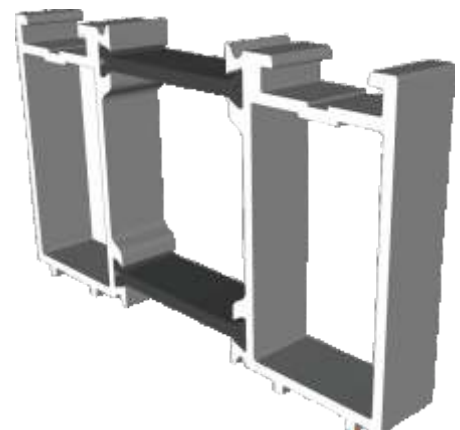

DV645 - Double Door Adapter

ETC272 - 28mm Square Bead

ETC270 - 24mm Square Bead

PVC Inserts, Floating Mullion & Extension

PCX38 - Keep Carrier

PCX44 - Lock Carrier

DV60 - Infill Strip

DV38 - Floating Mullion

ETC515N - 42mm Head Extension

Corner Post & Coupler

ETC348 - 90° Corner Post

ETC357 - 25mm Coupler

Cills

ETC451 - 85mm Cill

ETC457 - 150mm Cill

Cills