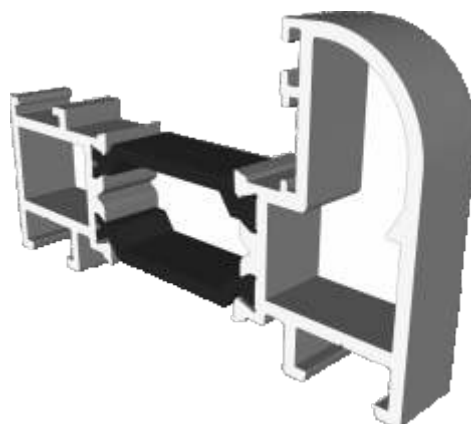

Sections

Threshold	9
Threshold With Cill	10
Head	11
Head With Extension	12
Jamb - Locking Side	13
Jamb - Hinge Side	14
Meeting Stile	15
Double Door Meeting Stile	16
Traffic Door Closing On A Floating Mullion	17
Even Panel Door Opening In One Direction	17
Two Even Panel Doors Meeting Stile	18

Outer Frame & Sashes

DV610 - Outerframe / Threshold

DV622 - Square Sash

DV620 - Radius Sash

Adapters & Beads

DV545N - Top Guide Insert

DV662 - Rebate Adapter

DV640 - Locking Extension

DV645 - Double Door Adapter

ETC272 - 28mm Square Bead

ETC270 - 24mm Square Bead

PVC Inserts, Floating Mullion & Extension

PCX38 - Keep Carrier

PCX44 - Lock Carrier

DV60 - Infill Strip

DV38 - Floating Mullion

ETC515N - 42mm Head Extension

Corner Post & Coupler

ETC348 - 90° Corner Post

ETC357 - 25mm Coupler

Cills

ETC451 - 85mm Cill

ETC457 - 150mm Cill

Cills