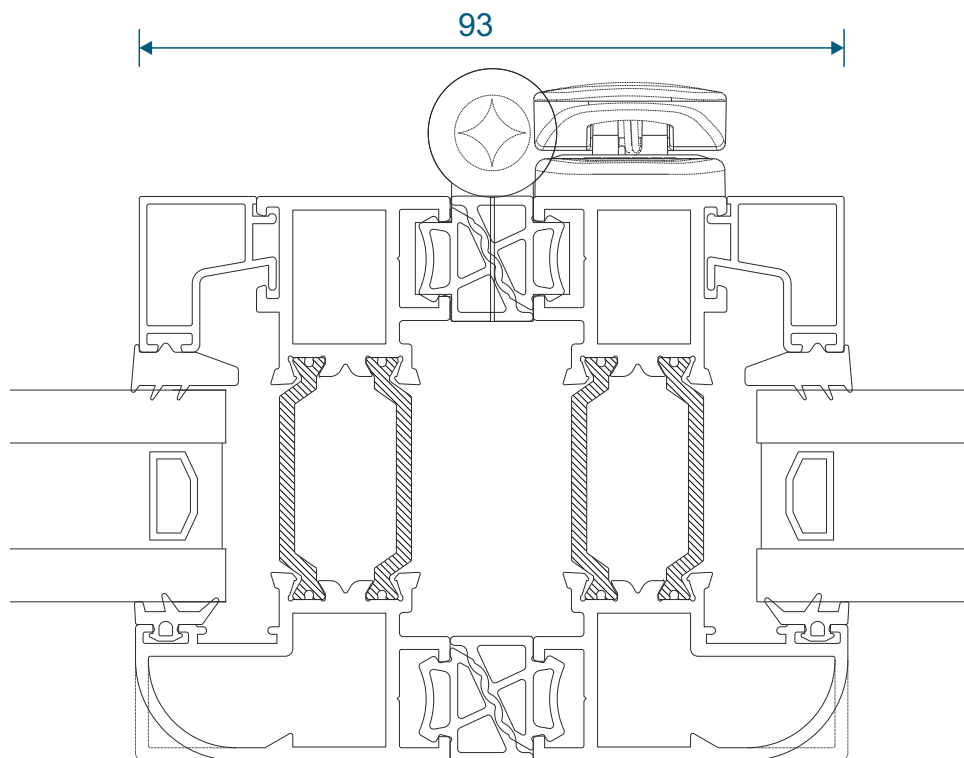

ETC515N - 42mm Head Extension

Corner Post & Coupler

ETC348 - 90° Corner Post

ETC357 - 25mm Coupler

Cills

ETC451 - 85mm Cill

ETC457 - 150mm Cill

Cills

ETC458 - 190mm Cill

ETC479 - 225mm Cill

Thresholds

Standard Rebated

Thresholds

Standard Rebated With Cill

Head

Standard

Head

With Extension

Jambs

Locking Side

Jambs

Hinge Side

Meeting Stile

With Or Without Intermediate Handle

Meeting Stile

Double Door

Meeting Stiles

Traffic Door Closing On A Floating Mullion

Even Panel Door Opening In One Direction

Meeting Stile

Two Even Panel Doors Meeting Stile

Main Office & Factory