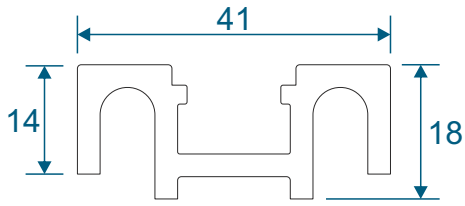

DV645 - Double Door Adapter

ETC272 - 28mm Square Bead

ETC270 - 24mm Square Bead

PVC Inserts, Floating Mullion & Extension

PCX38 - Keep Carrier

PCX44 - Lock Carrier

DV60 - Infill Strip

DV38 - Floating Mullion

ETC515N - 42mm Head Extension

Corner Post & Coupler

ETC348 - 90° Corner Post

ETC357 - 25mm Coupler

Cills

ETC451 - 85mm Cill

ETC457 - 150mm Cill

Cills

ETC458 - 190mm Cill

ETC479 - 225mm Cill

Thresholds

Standard Rebated

Thresholds

Standard Rebated With Cill

Head

Standard