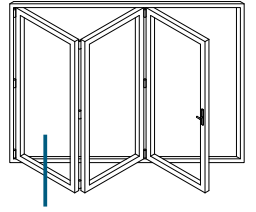

ETC515N - 42mm Head Extension

Corner Post & Coupler

ETC348 - 90° Corner Post

ETC357 - 25mm Coupler

Cills

ETC451 - 85mm Cill

ETC457 - 150mm Cill

Cills

ETC458 - 190mm Cill

ETC479 - 225mm Cill

Thresholds

Standard Rebated

Thresholds

Standard Rebated With Cill

Head

Standard

Head

With Extension

Jambs

Locking Side

Jambs

Hinge Side

Meeting Stile

With Or Without Intermediate Handle