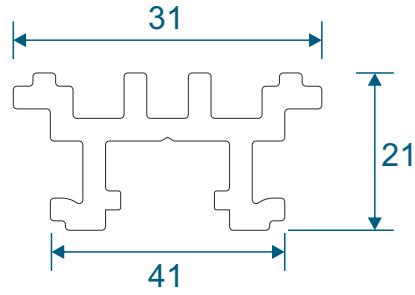

DV645 - Double Door Adapter

ETC272 - 28mm Square Bead

ETC270 - 24mm Square Bead

PVC Inserts, Floating Mullion & Extension

PCX38 - Keep Carrier

PCX44 - Lock Carrier

DV60 - Infill Strip

DV38 - Floating Mullion

ETC515N - 42mm Head Extension

Corner Post & Coupler

ETC348 - 90° Corner Post

ETC357 - 25mm Coupler

Cills

ETC451 - 85mm Cill

ETC457 - 150mm Cill

Cills

ETC458 - 190mm Cill

ETC479 - 225mm Cill

Thresholds

Standard Rebated

Thresholds

Standard Rebated With Cill

Head

Standard