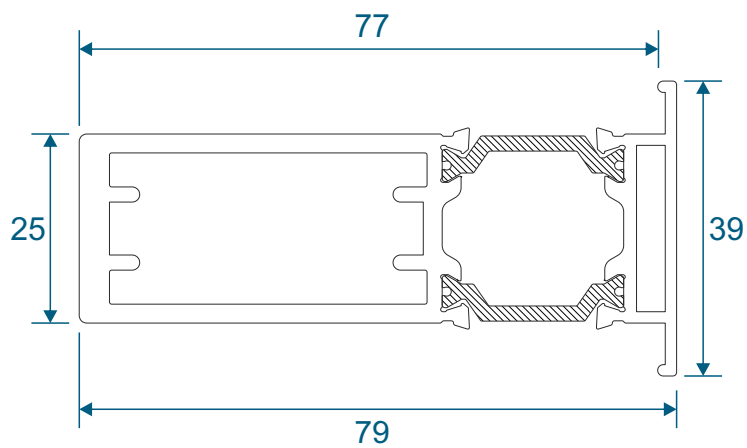

DV645 - Double Door Adapter

ETC272 - 28mm Square Bead

ETC270 - 24mm Square Bead

PVC Inserts, Floating Mullion & Extension

PCX38 - Keep Carrier

PCX44 - Lock Carrier

DV60 - Infill Strip

DV38 - Floating Mullion

ETC515N - 42mm Head Extension

Corner Post & Coupler

ETC348 - 90° Corner Post

ETC357 - 25mm Coupler

Cills

ETC451 - 85mm Cill

ETC457 - 150mm Cill

Cills

ETC458 - 190mm Cill

ETC479 - 225mm Cill

Thresholds

Standard Rebated

Thresholds

Standard Rebated With Cill

Head

Standard