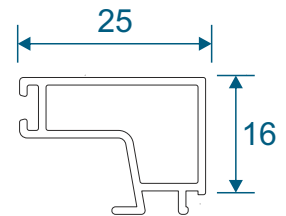

Sections

Threshold	9
Threshold With Cill	10
Head	11
Head With Extension	12
Jamb - Locking Side	13
Jamb - Hinge Side	14
Meeting Stile	15
Double Door Meeting Stile	16
Traffic Door Closing On A Floating Mullion	17
Even Panel Door Opening In One Direction	17
Two Even Panel Doors Meeting Stile	18

Outer Frame & Sashes

DV610 - Outerframe / Threshold

DV622 - Square Sash

DV620 - Radius Sash

Adapters & Beads

DV545N - Top Guide Insert

DV662 - Rebate Adapter

DV640 - Locking Extension

DV645 - Double Door Adapter

ETC272 - 28mm Square Bead

ETC270 - 24mm Square Bead

PVC Inserts, Floating Mullion & Extension

PCX38 - Keep Carrier

PCX44 - Lock Carrier

DV60 - Infill Strip

DV38 - Floating Mullion

ETC515N - 42mm Head Extension

Corner Post & Coupler

ETC348 - 90° Corner Post

ETC357 - 25mm Coupler

Cills

ETC451 - 85mm Cill

ETC457 - 150mm Cill

Cills