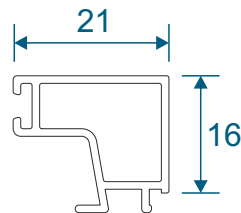

Sections

Threshold	9
Threshold With Cill	10
Head	11
Head With Extension	12
Jamb - Locking Side	13
Jamb - Hinge Side	14
Meeting Stile	15
Double Door Meeting Stile	16
Traffic Door Closing On A Floating Mullion	17
Even Panel Door Opening In One Direction	17
Two Even Panel Doors Meeting Stile	18

Outer Frame & Sashes

DV610 - Outerframe / Threshold

DV622 - Square Sash

DV620 - Radius Sash

Adapters & Beads

DV545N - Top Guide Insert

DV662 - Rebate Adapter

DV640 - Locking Extension

DV645 - Double Door Adapter

ETC272 - 28mm Square Bead

ETC270 - 24mm Square Bead

PVC Inserts, Floating Mullion & Extension

PCX38 - Keep Carrier

PCX44 - Lock Carrier

DV60 - Infill Strip

DV38 - Floating Mullion