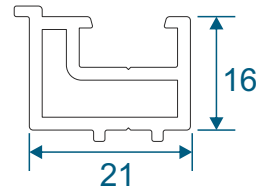

Sections

Threshold	9
Threshold With Cill	10
Head	11
Head With Extension	12
Jamb - Locking Side	13
Jamb - Hinge Side	14
Meeting Stile	15
Double Door Meeting Stile	16
Traffic Door Closing On A Floating Mullion	17
Even Panel Door Opening In One Direction	17
Two Even Panel Doors Meeting Stile	18

Outer Frame & Sashes

DV610 - Outerframe / Threshold

DV622 - Square Sash

DV620 - Radius Sash

Adapters & Beads

DV545N - Top Guide Insert

DV662 - Rebate Adapter

DV640 - Locking Extension

DV645 - Double Door Adapter

ETC272 - 28mm Square Bead

ETC270 - 24mm Square Bead

PVC Inserts, Floating Mullion & Extension

PCX38 - Keep Carrier

PCX44 - Lock Carrier

DV60 - Infill Strip

DV38 - Floating Mullion

ETC515N - 42mm Head Extension

Corner Post & Coupler

ETC348 - 90° Corner Post

ETC357 - 25mm Coupler

Cills

ETC451 - 85mm Cill

ETC457 - 150mm Cill

Cills