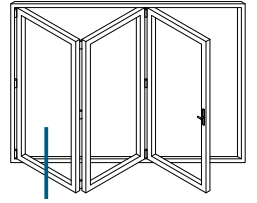

ETC515N - 42mm Head Extension

Corner Post & Coupler

ETC348 - 90° Corner Post

ETC357 - 25mm Coupler

Cills

ETC451 - 85mm Cill

ETC457 - 150mm Cill

Cills

ETC458 - 190mm Cill

ETC479 - 225mm Cill

Thresholds

Standard Rebated

Thresholds

Standard Rebated With Cill

Head

Standard

Head

With Extension

Jambs

Locking Side

Jambs

Hinge Side

Meeting Stile

With Or Without Intermediate Handle