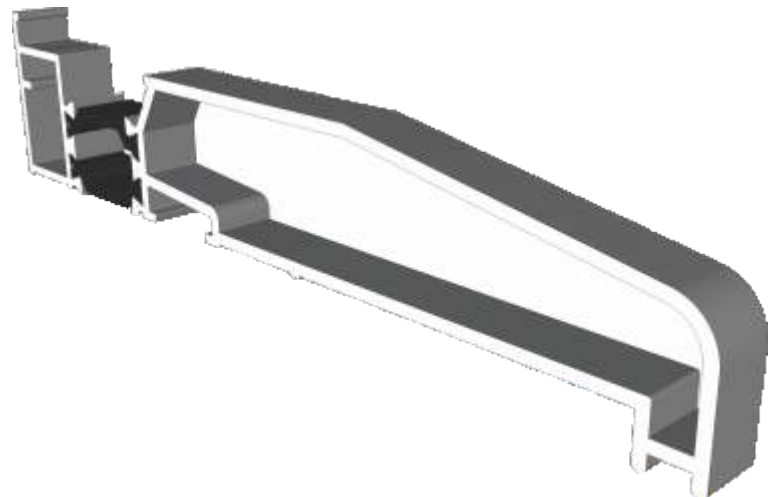

DV645 - Double Door Adapter

ETC272 - 28mm Square Bead

ETC270 - 24mm Square Bead

PVC Inserts, Floating Mullion & Extension

PCX38 - Keep Carrier

PCX44 - Lock Carrier

DV60 - Infill Strip

DV38 - Floating Mullion

ETC515N - 42mm Head Extension

Corner Post & Coupler

ETC348 - 90° Corner Post

ETC357 - 25mm Coupler

Cills

ETC451 - 85mm Cill

ETC457 - 150mm Cill

Cills

ETC458 - 190mm Cill

ETC479 - 225mm Cill

Thresholds

Standard Rebated

Thresholds

Standard Rebated With Cill

Head

Standard

Head

With Extension

Jambs

Locking Side

Jambs

Hinge Side

Meeting Stile

With Or Without Intermediate Handle