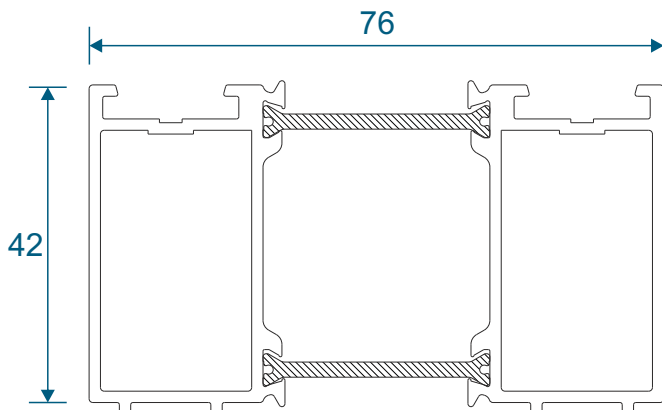

DV645 - Double Door Adapter

ETC272 - 28mm Square Bead

ETC270 - 24mm Square Bead

PVC Inserts, Floating Mullion & Extension

PCX38 - Keep Carrier

PCX44 - Lock Carrier

DV60 - Infill Strip

DV38 - Floating Mullion

ETC515N - 42mm Head Extension

Corner Post & Coupler

ETC348 - 90° Corner Post

ETC357 - 25mm Coupler

Cills

ETC451 - 85mm Cill

ETC457 - 150mm Cill

Cills

ETC458 - 190mm Cill

ETC479 - 225mm Cill

Thresholds

Standard Rebated

Thresholds

Standard Rebated With Cill

Head

Standard