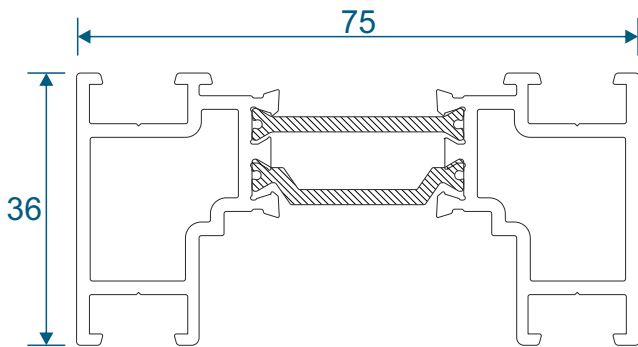

DV645 - Double Door Adapter

ETC272 - 28mm Square Bead

ETC270 - 24mm Square Bead

PVC Inserts, Floating Mullion & Extension

PCX38 - Keep Carrier

PCX44 - Lock Carrier

DV60 - Infill Strip

DV38 - Floating Mullion

ETC515N - 42mm Head Extension

Corner Post & Coupler

ETC348 - 90° Corner Post

ETC357 - 25mm Coupler

Cills

ETC451 - 85mm Cill

ETC457 - 150mm Cill

Cills

ETC458 - 190mm Cill

ETC479 - 225mm Cill

Thresholds

Standard Rebated

Thresholds

Standard Rebated With Cill

Head

Standard