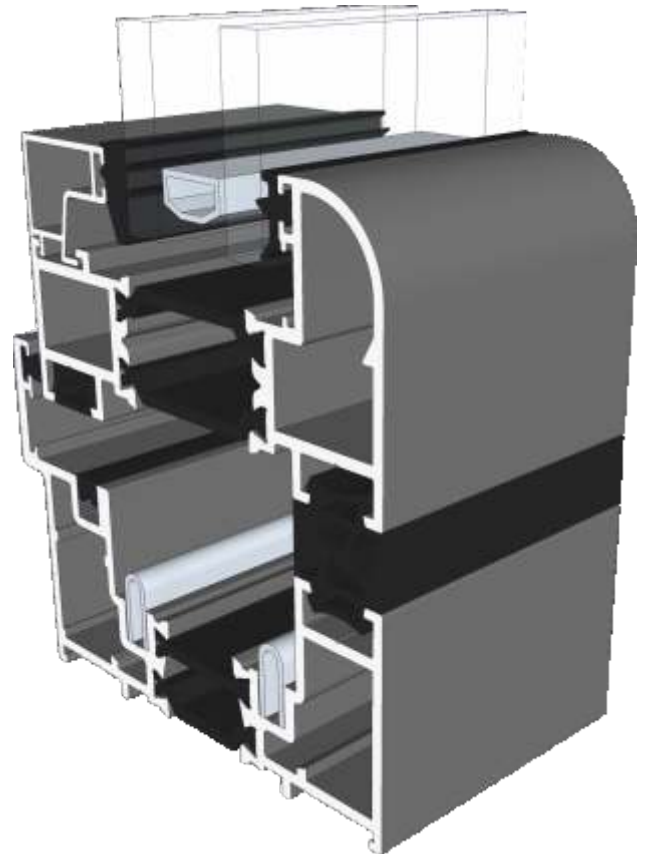

ETC458 - 190mm Cill

ETC479 - 225mm Cill

Thresholds

Standard Rebated

Thresholds

Standard Rebated With Cill

Head

Standard

Head

With Extension

Jambs

Locking Side

Jambs

Hinge Side

Meeting Stile

With Or Without Intermediate Handle