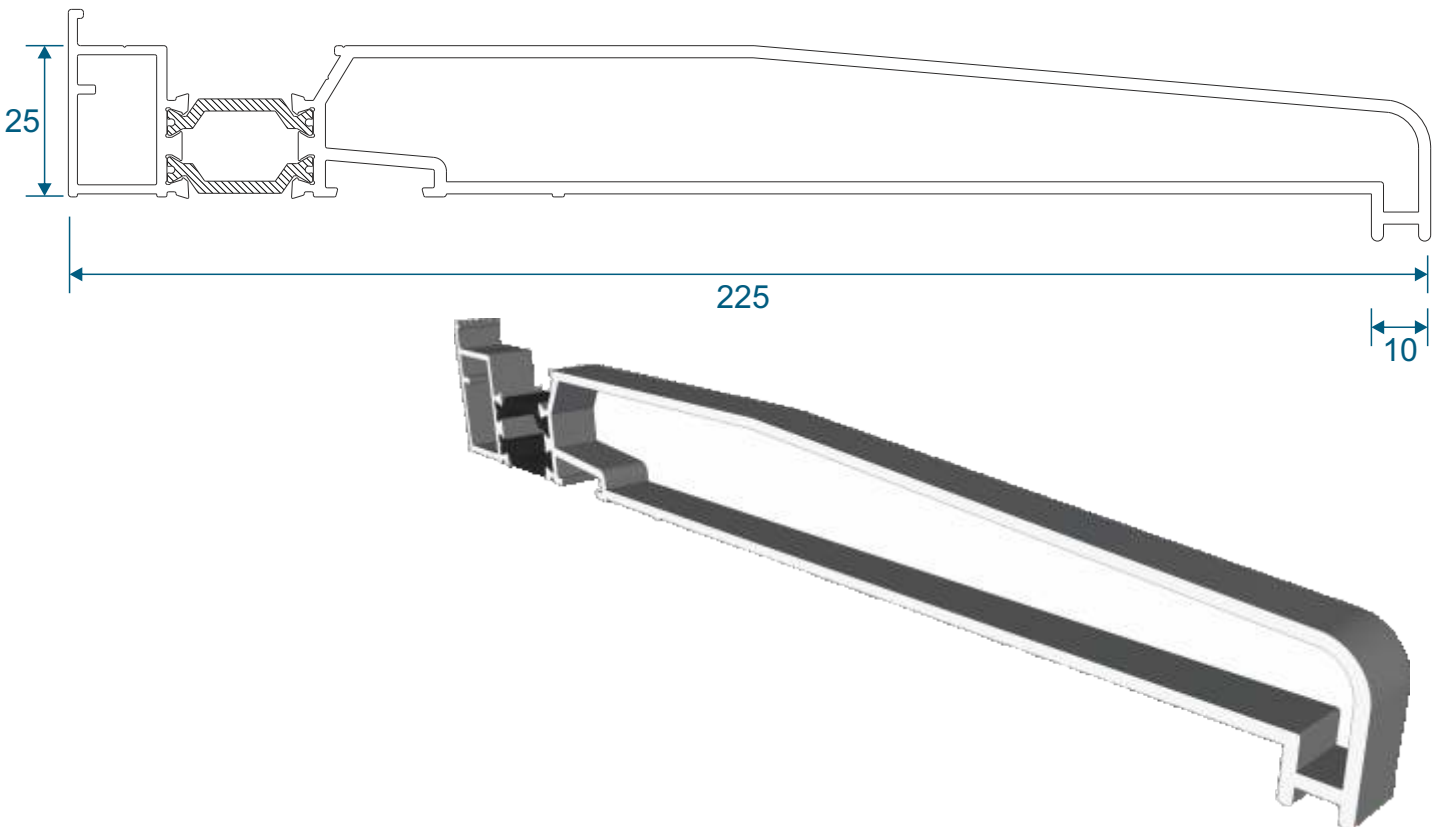

DV645 - Double Door Adapter

ETC272 - 28mm Square Bead

ETC270 - 24mm Square Bead

PVC Inserts, Floating Mullion & Extension

PCX38 - Keep Carrier

PCX44 - Lock Carrier

DV60 - Infill Strip

DV38 - Floating Mullion

ETC515N - 42mm Head Extension

Corner Post & Coupler

ETC348 - 90° Corner Post

ETC357 - 25mm Coupler

Cills

ETC451 - 85mm Cill

ETC457 - 150mm Cill

Cills

ETC458 - 190mm Cill

ETC479 - 225mm Cill

Thresholds

Standard Rebated

Thresholds

Standard Rebated With Cill

Head

Standard

Head

With Extension

Jambs

Locking Side

Jambs

Hinge Side

Meeting Stile

With Or Without Intermediate Handle