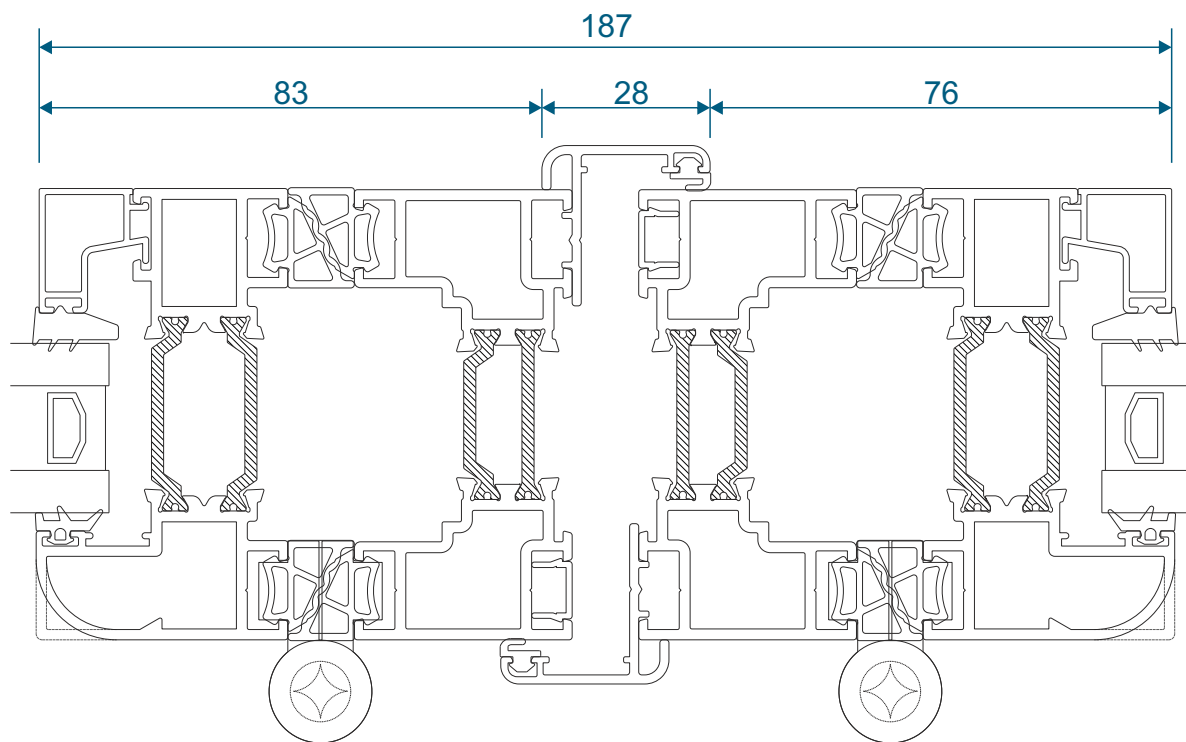

ETC515N - 42mm Head Extension

Corner Post & Coupler

ETC348 - 90° Corner Post

ETC357 - 25mm Coupler

Cills

ETC451 - 85mm Cill

ETC457 - 150mm Cill

Cills

ETC458 - 190mm Cill

ETC479 - 225mm Cill

Thresholds

Standard Rebated

Thresholds

Standard Rebated With Cill

Head

Standard

Meeting Stile

Double Door

Meeting Stiles

Traffic Door Closing On A Floating Mullion

Even Panel Door Opening In One Direction

Meeting Stile

Two Even Panel Doors Meeting Stile

Main Office & Factory