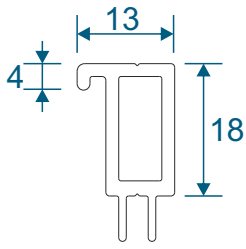

Outer Frame & Sashes

DV610 - Outerframe / Threshold

DV622 - Square Sash

DV620 - Radius Sash

Adapters & Beads

DV545N - Top Guide Insert

DV662 - Rebate Adapter

DV640 - Locking Extension

DV645 - Double Door Adapter

ETC272 - 28mm Square Bead

ETC270 - 24mm Square Bead

PVC Inserts, Floating Mullion & Extension

PCX38 - Keep Carrier

PCX44 - Lock Carrier

DV60 - Infill Strip

DV38 - Floating Mullion

ETC515N - 42mm Head Extension

Corner Post & Coupler

ETC348 - 90° Corner Post

ETC357 - 25mm Coupler

Cills

ETC451 - 85mm Cill

ETC457 - 150mm Cill

Cills

ETC458 - 190mm Cill

ETC479 - 225mm Cill

Thresholds

Standard Rebated

Thresholds

Standard Rebated With Cill

Head

Standard