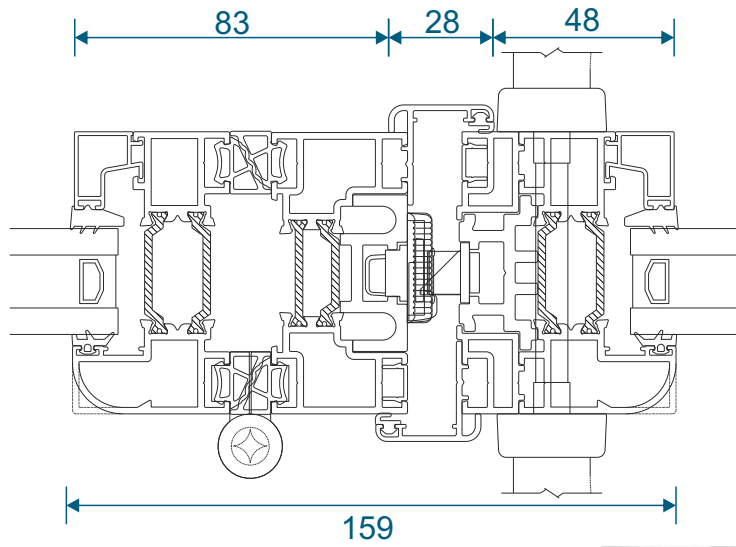

Meeting Stiles

Traffic Door Closing On A Floating Mullion