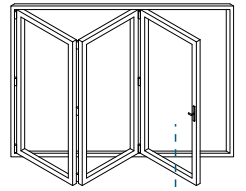

Equal Panel Jamb - Open Out

Head Sections

Head - Open Out

Head With 40mm Extension - Open Out

Meeting Stiles

Locking / Bogie Wheel Stile - Open Out

Uneven Panel Split Meeting Stile / Double Traffic Door - Open Out

Meeting Stile

Odd to Even Panel Split / Traffic Door Meeting Stile - Open Out

Meeting Stiles

Even Panel Split Meeting Stile - Open Out

Threshold Sections

Standard Rebated With No Cill - Open Out

Standard Rebated With 190mm Cill - Open Out