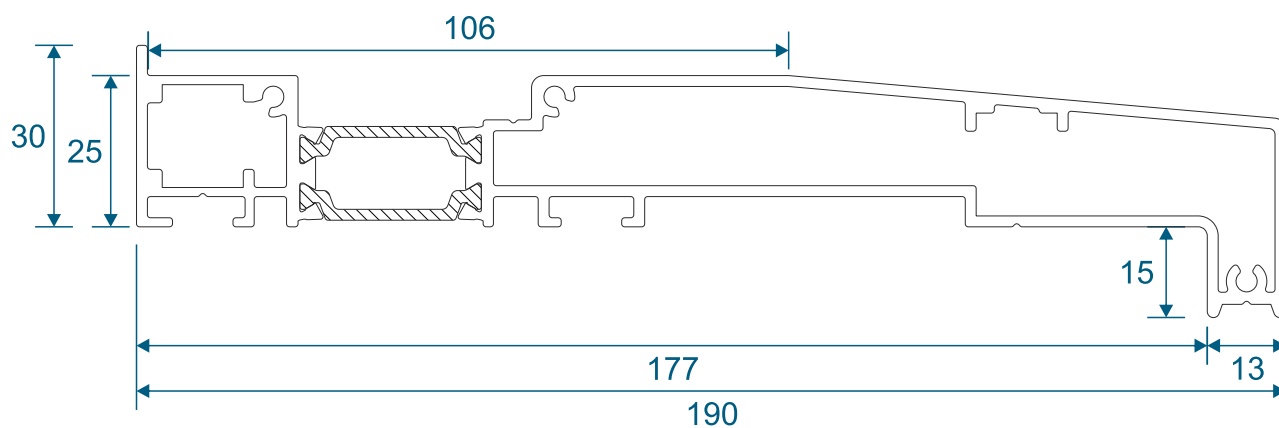

Outer Frame, Threshold & Sash

U61200 - Outerframe / Standard Rebated Threshold

U61300 - Square Sash Profile

Mullion, Extensions, Beads & Adapters

U61500 - Floating Mullion

U61631 - 20mm Extension

U61632 - 40mm Extension

N43800 - 28mm Bead

N61650 - Rebate Adaptor

Projection Cills

U61630 - 190mm Cill

Jamb Sections

Hinge Side Jamb - Open Out

Locking Side Jamb - Open Out

Jamb Sections

Equal Panel Jamb - Open Out

Head Sections

Head - Open Out

Head With 40mm Extension - Open Out

Meeting Stiles

Locking / Bogie Wheel Stile - Open Out

Uneven Panel Split Meeting Stile / Double Traffic Door - Open Out

Meeting Stile

Odd to Even Panel Split / Traffic Door Meeting Stile - Open Out

Meeting Stiles

Even Panel Split Meeting Stile - Open Out

Threshold Sections

Standard Rebated With No Cill - Open Out

Standard Rebated With 190mm Cill - Open Out