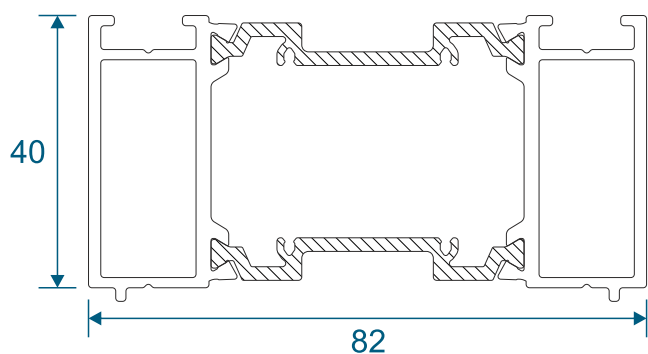

Continental Plus

Section Identification

DURATION
WINDOWS

Contents

Profiles

Outer Frame, Threshold & Sash	3
Mullion, Extensions, Bead & Adapters	4
Cill	5

Sections

Hinge & Locking Jamb	6
Equal Panel Jamb	7
Head With & Without Extension	8
Meeting Stile - Locking or Wheel	9
Meeting Stile - Double Traffic Door	9
Meeting Stile - Odd to Even Split	10
Meeting Stile - Double Even Split	11
Threshold With & Without A Cill	12

Outer Frame, Threshold & Sash

U61200 - Outerframe / Standard Rebated Threshold

U61300 - Square Sash Profile

Mullion, Extensions, Beads & Adapters

U61500 - Floating Mullion

U61631 - 20mm Extension

U61632 - 40mm Extension

N43800 - 28mm Bead

N61650 - Rebate Adaptor

Projection Cills

U61630 - 190mm Cill

Jamb Sections

Hinge Side Jamb - Open Out

Locking Side Jamb - Open Out

Jamb Sections

Equal Panel Jamb - Open Out

Head Sections

Head - Open Out

Head With 40mm Extension - Open Out

Meeting Stiles

Locking / Bogie Wheel Stile - Open Out

Uneven Panel Split Meeting Stile / Double Traffic Door - Open Out