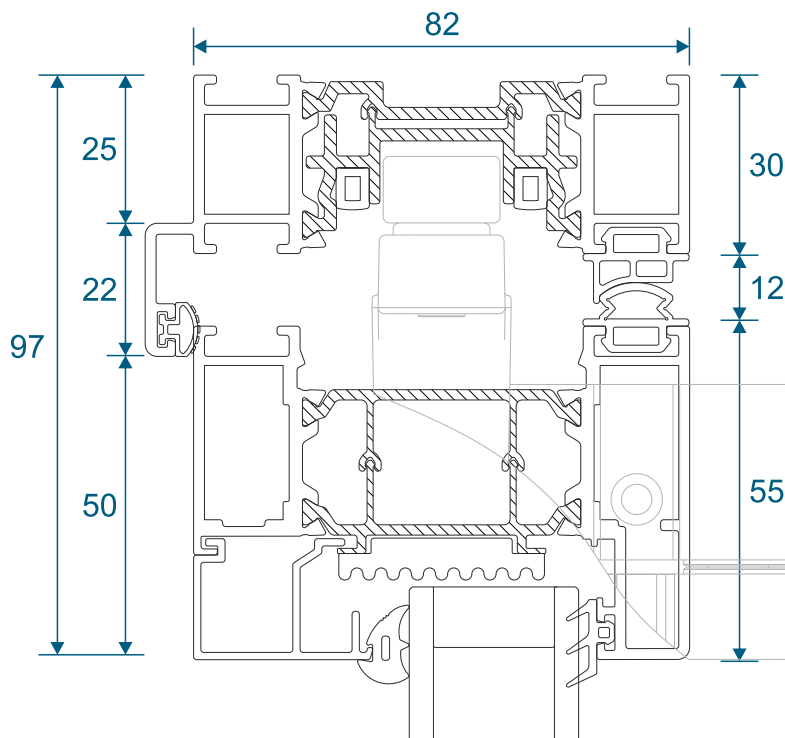

Continental Plus

Section Identification

DURATION
WINDOWS

Contents

Profiles

Outer Frame, Threshold & Sash	3
Mullion, Extensions, Bead & Adapters	4
Cill	5

Sections

Hinge & Locking Jamb	6
Equal Panel Jamb	7
Head With & Without Extension	8
Meeting Stile - Locking or Wheel	9
Meeting Stile - Double Traffic Door	9
Meeting Stile - Odd to Even Split	10
Meeting Stile - Double Even Split	11
Threshold With & Without A Cill	12

N43800 - 28mm Bead

N61650 - Rebate Adaptor

Projection Cills

U61630 - 190mm Cill

Jamb Sections

Hinge Side Jamb - Open Out

Locking Side Jamb - Open Out

Jamb Sections

Equal Panel Jamb - Open Out

Head Sections

Head - Open Out

Head With 40mm Extension - Open Out

Meeting Stiles

Locking / Bogie Wheel Stile - Open Out

Uneven Panel Split Meeting Stile / Double Traffic Door - Open Out

Meeting Stile

Odd to Even Panel Split / Traffic Door Meeting Stile - Open Out

Meeting Stiles

Even Panel Split Meeting Stile - Open Out

Threshold Sections

Standard Rebated With No Cill - Open Out

Standard Rebated With 190mm Cill - Open Out