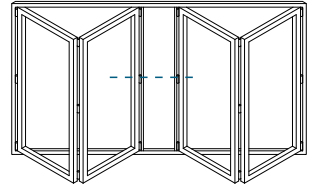

Equal Panel Jamb - Open Out

Head Sections

Head - Open Out

Head With 40mm Extension - Open Out

Meeting Stiles

Locking / Bogie Wheel Stile - Open Out

Uneven Panel Split Meeting Stile / Double Traffic Door - Open Out

Meeting Stile

Odd to Even Panel Split / Traffic Door Meeting Stile - Open Out

Meeting Stiles

Even Panel Split Meeting Stile - Open Out

Threshold Sections

Standard Rebated With No Cill - Open Out

Standard Rebated With 190mm Cill - Open Out