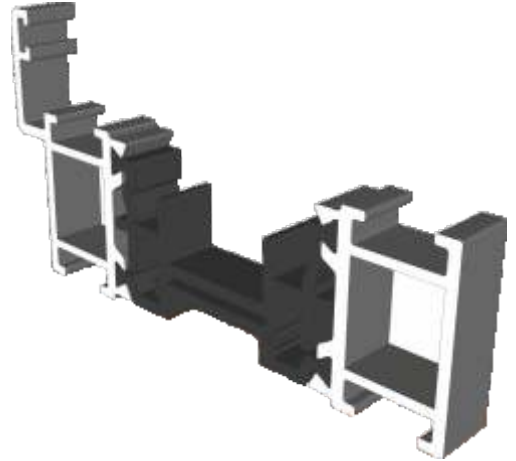

Continental Plus

Section Identification

DURATION
WINDOWS

Contents

Profiles

Outer Frame, Threshold & Sash	3
Mullion, Extensions, Bead & Adapters	4
Cill	5

Sections

Hinge & Locking Jamb	6
Equal Panel Jamb	7
Head With & Without Extension	8
Meeting Stile - Locking or Wheel	9
Meeting Stile - Double Traffic Door	9
Meeting Stile - Odd to Even Split	10
Meeting Stile - Double Even Split	11
Threshold With & Without A Cill	12

Outer Frame, Threshold & Sash

U61200 - Outerframe / Standard Rebated Threshold

U61300 - Square Sash Profile

Mullion, Extensions, Beads & Adapters

U61500 - Floating Mullion

U61631 - 20mm Extension

U61632 - 40mm Extension

Equal Panel Jamb - Open Out

Head Sections

Head - Open Out

Head With 40mm Extension - Open Out

Meeting Stiles

Locking / Bogie Wheel Stile - Open Out

Uneven Panel Split Meeting Stile / Double Traffic Door - Open Out

Meeting Stile

Odd to Even Panel Split / Traffic Door Meeting Stile - Open Out

Meeting Stiles

Even Panel Split Meeting Stile - Open Out

Threshold Sections

Standard Rebated With No Cill - Open Out

Standard Rebated With 190mm Cill - Open Out