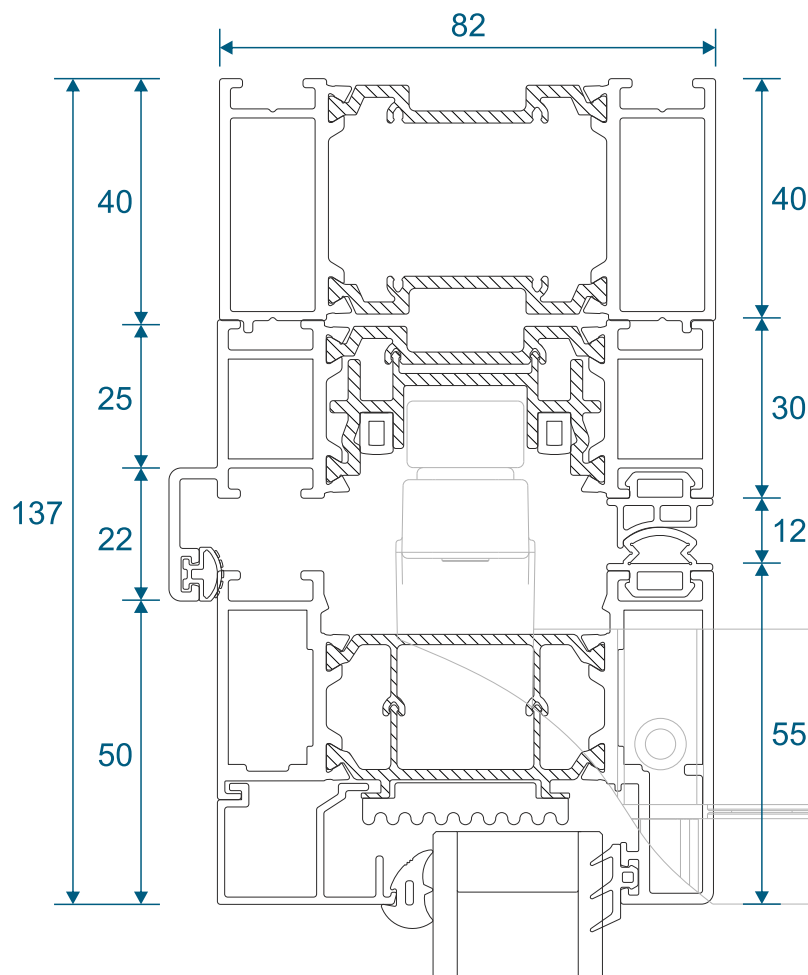

N43800 - 28mm Bead

N61650 - Rebate Adaptor

Projection Cills

U61630 - 190mm Cill

Jamb Sections

Hinge Side Jamb - Open Out

Locking Side Jamb - Open Out

Jamb Sections

Equal Panel Jamb - Open Out

Head Sections

Head - Open Out

Head With 40mm Extension - Open Out

Meeting Stiles

Locking / Bogie Wheel Stile - Open Out

Uneven Panel Split Meeting Stile / Double Traffic Door - Open Out

Meeting Stile

Odd to Even Panel Split / Traffic Door Meeting Stile - Open Out

Meeting Stiles

Even Panel Split Meeting Stile - Open Out

Threshold Sections

Standard Rebated With No Cill - Open Out

Standard Rebated With 190mm Cill - Open Out