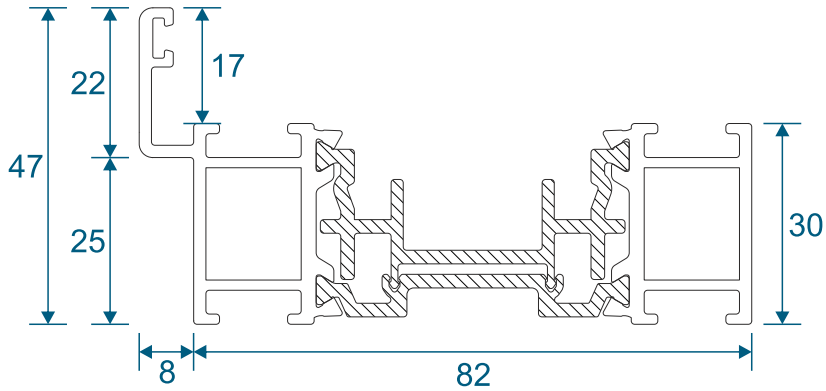

Continental Plus

Section Identification

DURATION
WINDOWS

Contents

Profiles

Outer Frame, Threshold & Sash	3
Mullion, Extensions, Bead & Adapters	4
Cill	5

Sections

Hinge & Locking Jamb	6
Equal Panel Jamb	7
Head With & Without Extension	8
Meeting Stile - Locking or Wheel	9
Meeting Stile - Double Traffic Door	9
Meeting Stile - Odd to Even Split	10
Meeting Stile - Double Even Split	11
Threshold With & Without A Cill	12

Outer Frame, Threshold & Sash

U61200 - Outerframe / Standard Rebated Threshold

U61300 - Square Sash Profile

Mullion, Extensions, Beads & Adapters

U61500 - Floating Mullion

U61631 - 20mm Extension

U61632 - 40mm Extension

N43800 - 28mm Bead

N61650 - Rebate Adaptor

Projection Cills

U61630 - 190mm Cill

Jamb Sections

Hinge Side Jamb - Open Out

Locking Side Jamb - Open Out

Jamb Sections

Equal Panel Jamb - Open Out

Head Sections

Head - Open Out

Head With 40mm Extension - Open Out

Meeting Stiles

Locking / Bogie Wheel Stile - Open Out

Uneven Panel Split Meeting Stile / Double Traffic Door - Open Out