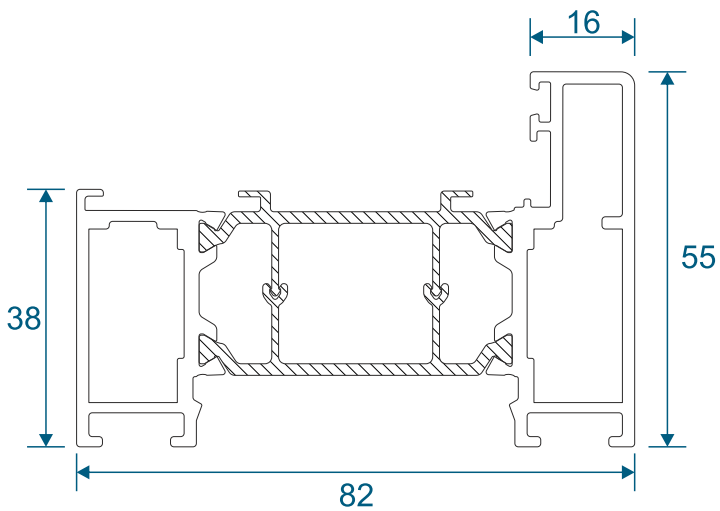

Continental Plus

Section Identification

DURATION
WINDOWS

Contents

Profiles

Outer Frame, Threshold & Sash	3
Mullion, Extensions, Bead & Adapters	4
Cill	5

Sections

Hinge & Locking Jamb	6
Equal Panel Jamb	7
Head With & Without Extension	8
Meeting Stile - Locking or Wheel	9
Meeting Stile - Double Traffic Door	9
Meeting Stile - Odd to Even Split	10
Meeting Stile - Double Even Split	11
Threshold With & Without A Cill	12

Outer Frame, Threshold & Sash

U61200 - Outerframe / Standard Rebated Threshold

U61300 - Square Sash Profile

Mullion, Extensions, Beads & Adapters

U61500 - Floating Mullion

U61631 - 20mm Extension

U61632 - 40mm Extension

N43800 - 28mm Bead

N61650 - Rebate Adaptor

Projection Cills

U61630 - 190mm Cill

Jamb Sections

Hinge Side Jamb - Open Out

Locking Side Jamb - Open Out

Jamb Sections

Equal Panel Jamb - Open Out

Head Sections

Head - Open Out

Head With 40mm Extension - Open Out

Meeting Stiles

Locking / Bogie Wheel Stile - Open Out

Uneven Panel Split Meeting Stile / Double Traffic Door - Open Out