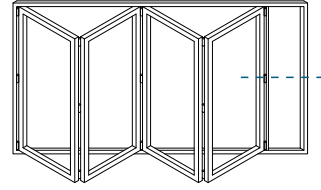

N43800 - 28mm Bead

N61650 - Rebate Adaptor

Projection Cills

U61630 - 190mm Cill

Jamb Sections

Hinge Side Jamb - Open Out

Locking Side Jamb - Open Out

Jamb Sections

Equal Panel Jamb - Open Out

Head Sections

Head - Open Out

Head With 40mm Extension - Open Out

Meeting Stiles

Locking / Bogie Wheel Stile - Open Out

Uneven Panel Split Meeting Stile / Double Traffic Door - Open Out

Meeting Stile

Odd to Even Panel Split / Traffic Door Meeting Stile - Open Out

Meeting Stiles

Even Panel Split Meeting Stile - Open Out

Threshold Sections

Standard Rebated With No Cill - Open Out

Standard Rebated With 190mm Cill - Open Out