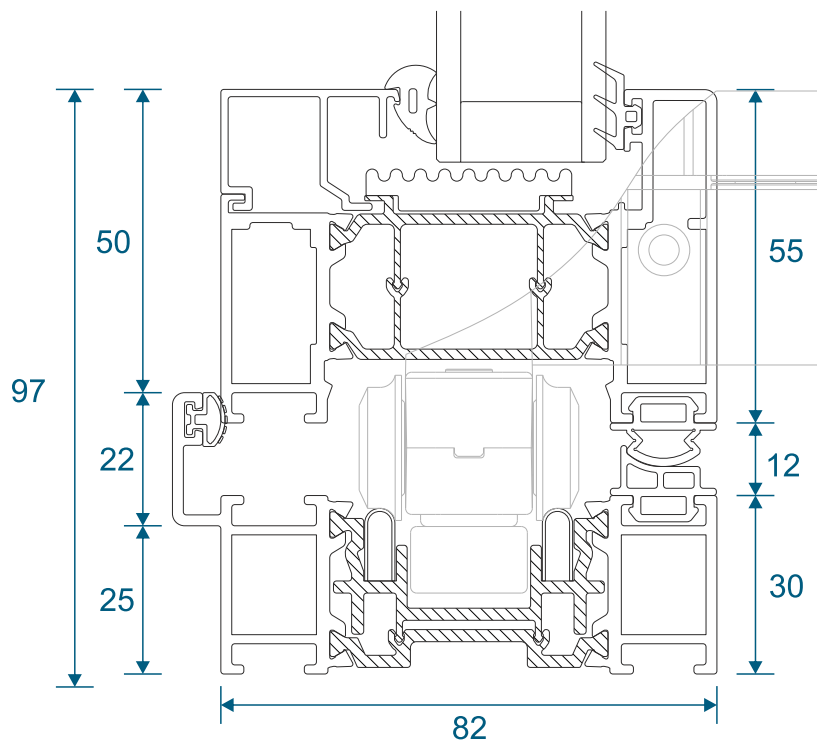

Equal Panel Jamb - Open Out

Head Sections

Head - Open Out

Head With 40mm Extension - Open Out

Meeting Stiles

Locking / Bogie Wheel Stile - Open Out

Uneven Panel Split Meeting Stile / Double Traffic Door - Open Out

Meeting Stile

Odd to Even Panel Split / Traffic Door Meeting Stile - Open Out

Meeting Stiles

Even Panel Split Meeting Stile - Open Out

Threshold Sections

Standard Rebated With No Cill - Open Out

Standard Rebated With 190mm Cill - Open Out