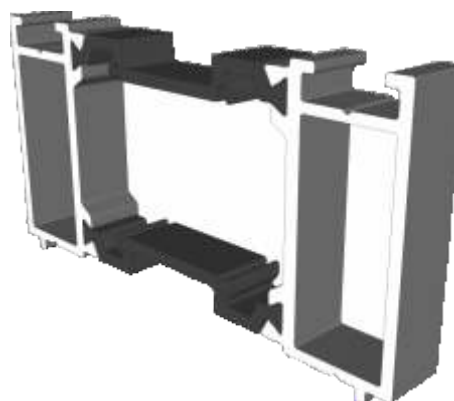

Continental Plus

Section Identification

DURATION
WINDOWS

Contents

Profiles

Outer Frame, Threshold & Sash	3
Mullion, Extensions, Bead & Adapters	4
Cill	5

Sections

Hinge & Locking Jamb	6
Equal Panel Jamb	7
Head With & Without Extension	8
Meeting Stile - Locking or Wheel	9
Meeting Stile - Double Traffic Door	9
Meeting Stile - Odd to Even Split	10
Meeting Stile - Double Even Split	11
Threshold With & Without A Cill	12

N43800 - 28mm Bead

N61650 - Rebate Adaptor

Projection Cills

U61630 - 190mm Cill

Jamb Sections

Hinge Side Jamb - Open Out

Locking Side Jamb - Open Out

Jamb Sections

Equal Panel Jamb - Open Out

Head Sections

Head - Open Out

Head With 40mm Extension - Open Out

Meeting Stiles

Locking / Bogie Wheel Stile - Open Out

Uneven Panel Split Meeting Stile / Double Traffic Door - Open Out

Meeting Stile

Odd to Even Panel Split / Traffic Door Meeting Stile - Open Out

Meeting Stiles

Even Panel Split Meeting Stile - Open Out

Threshold Sections

Standard Rebated With No Cill - Open Out

Standard Rebated With 190mm Cill - Open Out