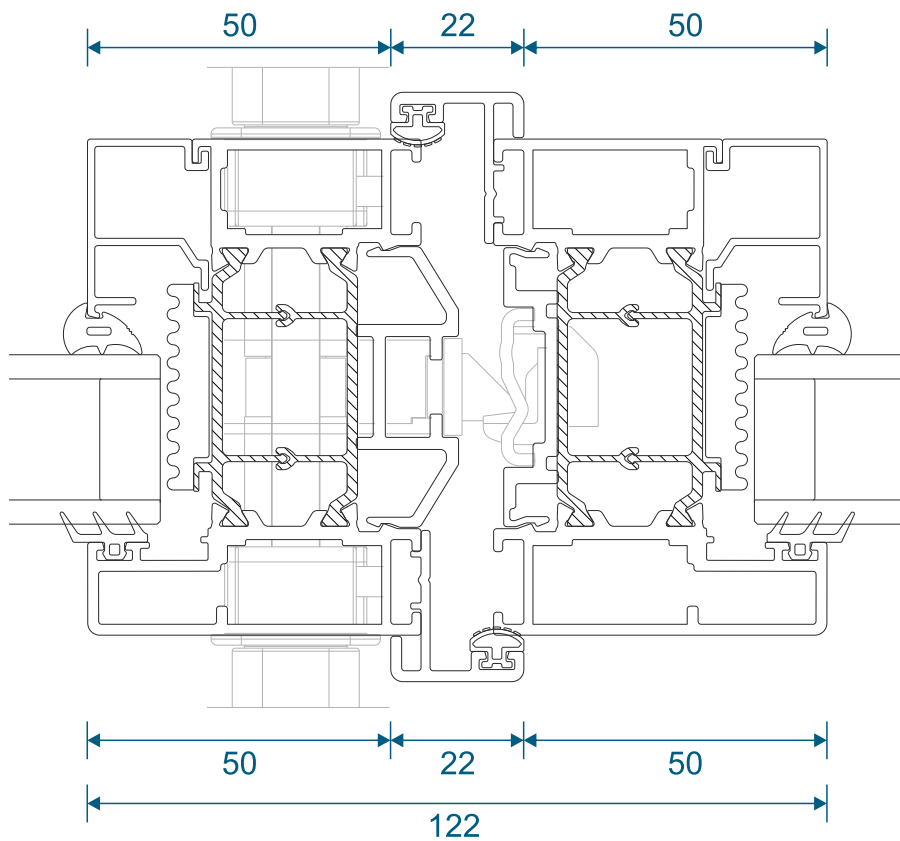

Equal Panel Jamb - Open Out

Head Sections

Head - Open Out

Head With 40mm Extension - Open Out

Meeting Stiles

Locking / Bogie Wheel Stile - Open Out

Uneven Panel Split Meeting Stile / Double Traffic Door - Open Out

Meeting Stile

Odd to Even Panel Split / Traffic Door Meeting Stile - Open Out

Meeting Stiles

Even Panel Split Meeting Stile - Open Out

Threshold Sections

Standard Rebated With No Cill - Open Out

Standard Rebated With 190mm Cill - Open Out