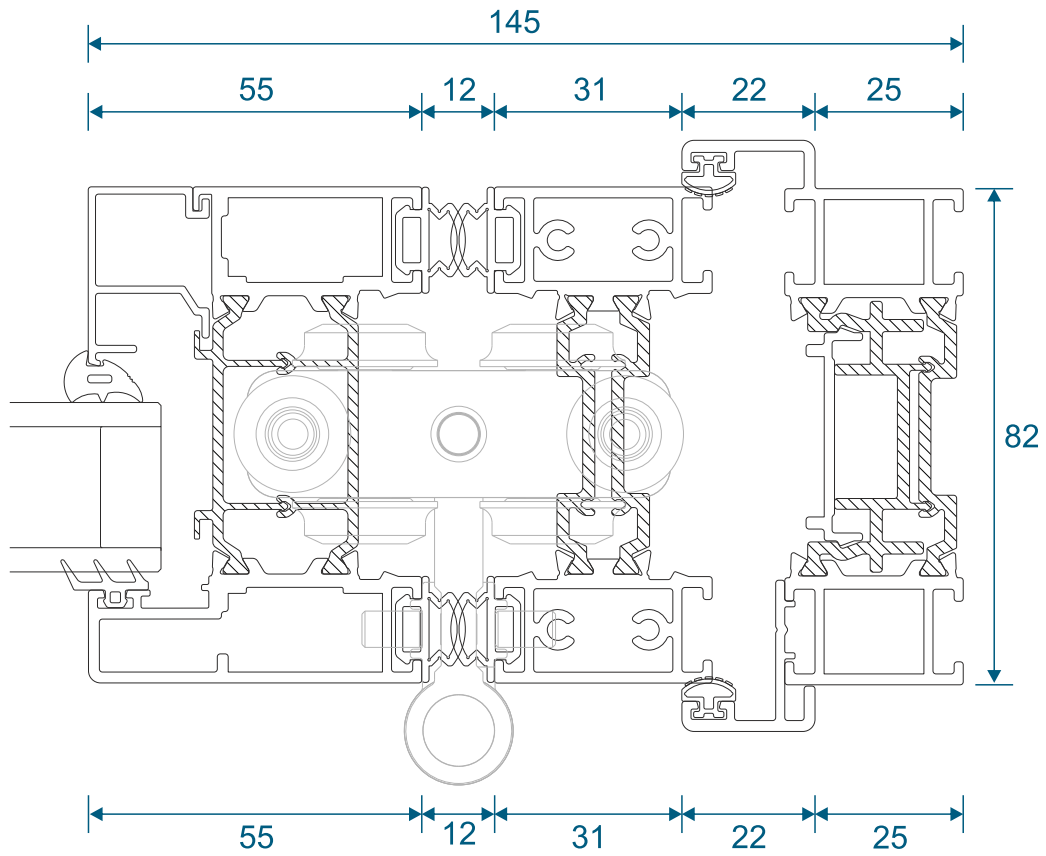

N43800 - 28mm Bead

N61650 - Rebate Adaptor

Projection Cills

U61630 - 190mm Cill

Jamb Sections

Hinge Side Jamb - Open Out

Locking Side Jamb - Open Out

Jamb Sections

Equal Panel Jamb - Open Out

Head Sections

Head - Open Out

Head With 40mm Extension - Open Out

Meeting Stiles

Locking / Bogie Wheel Stile - Open Out

Uneven Panel Split Meeting Stile / Double Traffic Door - Open Out

Meeting Stile

Odd to Even Panel Split / Traffic Door Meeting Stile - Open Out

Meeting Stiles

Even Panel Split Meeting Stile - Open Out

Threshold Sections

Standard Rebated With No Cill - Open Out

Standard Rebated With 190mm Cill - Open Out