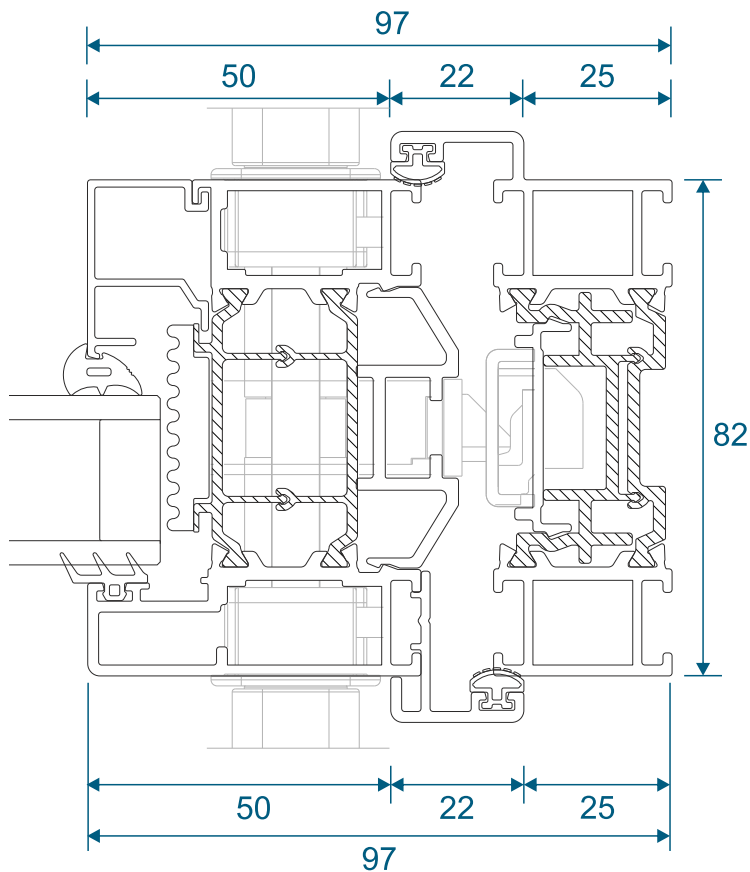

Continental Plus

Section Identification

DURATION
WINDOWS

Contents

Profiles

Outer Frame, Threshold & Sash	3
Mullion, Extensions, Bead & Adapters	4
Cill	5

Sections

Hinge & Locking Jamb	6
Equal Panel Jamb	7
Head With & Without Extension	8
Meeting Stile - Locking or Wheel	9
Meeting Stile - Double Traffic Door	9
Meeting Stile - Odd to Even Split	10
Meeting Stile - Double Even Split	11
Threshold With & Without A Cill	12

N43800 - 28mm Bead

N61650 - Rebate Adaptor

Projection Cills

U61630 - 190mm Cill

Jamb Sections

Hinge Side Jamb - Open Out

Locking Side Jamb - Open Out

Jamb Sections

Equal Panel Jamb - Open Out

Head Sections

Head - Open Out

Head With 40mm Extension - Open Out

Meeting Stiles

Locking / Bogie Wheel Stile - Open Out

Uneven Panel Split Meeting Stile / Double Traffic Door - Open Out

Meeting Stile

Odd to Even Panel Split / Traffic Door Meeting Stile - Open Out

Meeting Stiles

Even Panel Split Meeting Stile - Open Out

Threshold Sections

Standard Rebated With No Cill - Open Out

Standard Rebated With 190mm Cill - Open Out