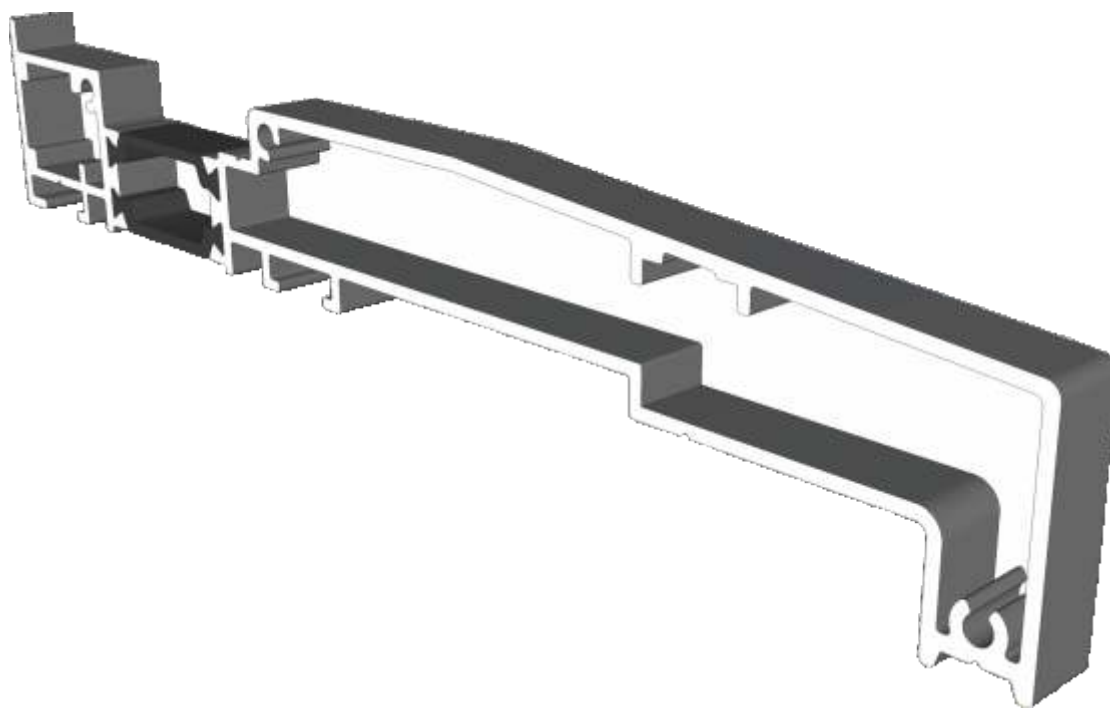

Continental Plus

Section Identification

DURATION
WINDOWS

Contents

Profiles

Outer Frame, Threshold & Sash	3
Mullion, Extensions, Bead & Adapters	4
Cill	5

Sections

Hinge & Locking Jamb	6
Equal Panel Jamb	7
Head With & Without Extension	8
Meeting Stile - Locking or Wheel	9
Meeting Stile - Double Traffic Door	9
Meeting Stile - Odd to Even Split	10
Meeting Stile - Double Even Split	11
Threshold With & Without A Cill	12

N43800 - 28mm Bead

N61650 - Rebate Adaptor

Projection Cills

U61630 - 190mm Cill

Jamb Sections

Hinge Side Jamb - Open Out

Locking Side Jamb - Open Out

Jamb Sections

Equal Panel Jamb - Open Out

Head Sections

Head - Open Out

Head With 40mm Extension - Open Out

Meeting Stiles

Locking / Bogie Wheel Stile - Open Out

Uneven Panel Split Meeting Stile / Double Traffic Door - Open Out

Meeting Stile

Odd to Even Panel Split / Traffic Door Meeting Stile - Open Out

Meeting Stiles

Even Panel Split Meeting Stile - Open Out

Threshold Sections

Standard Rebated With No Cill - Open Out

Standard Rebated With 190mm Cill - Open Out