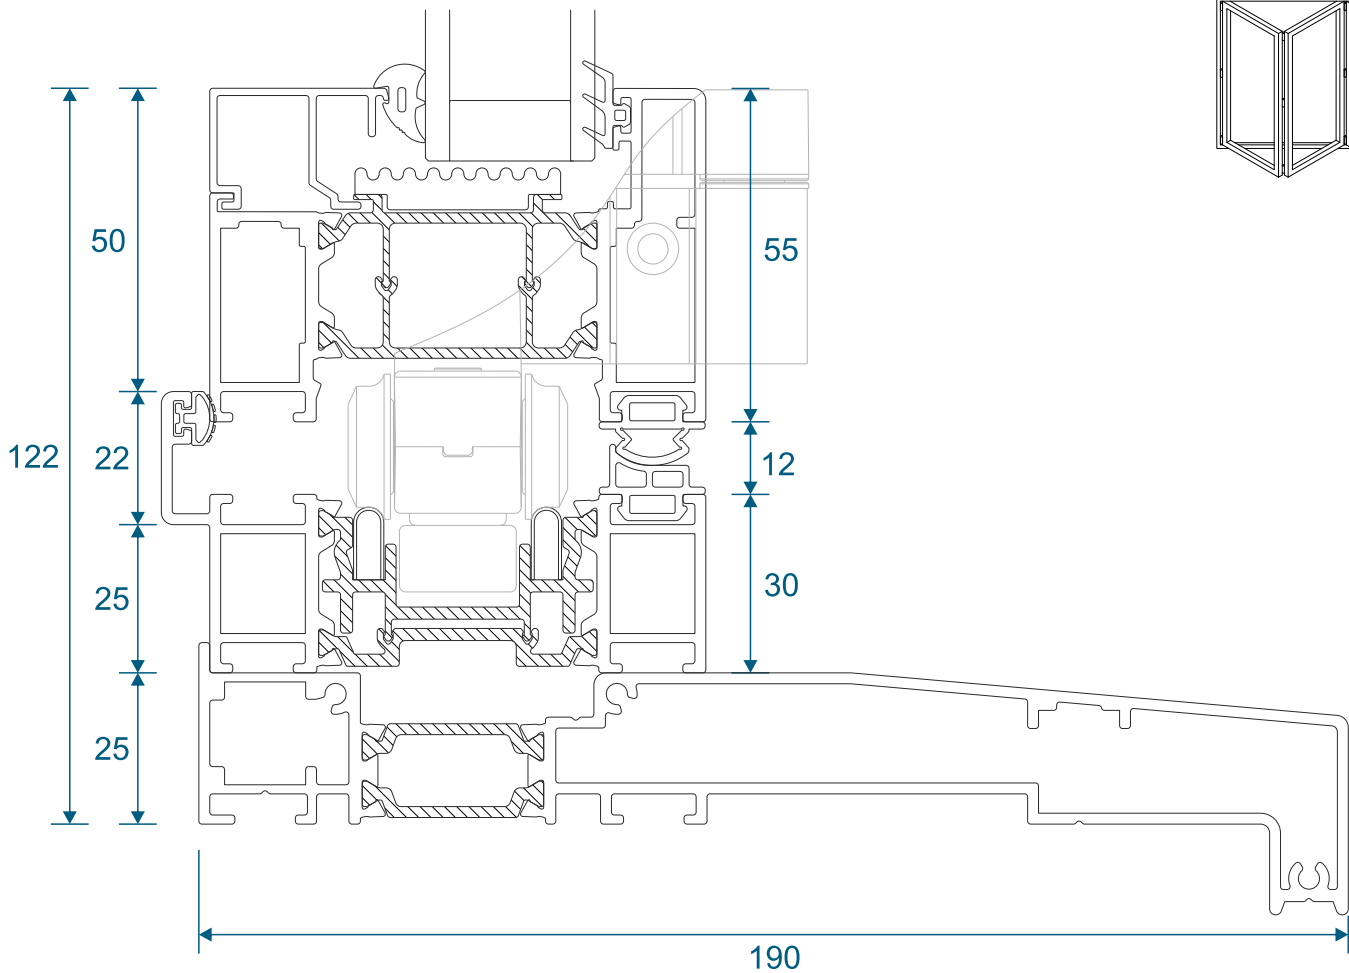

Equal Panel Jamb - Open Out

Head Sections

Head - Open Out

Head With 40mm Extension - Open Out

Meeting Stiles

Locking / Bogie Wheel Stile - Open Out

Uneven Panel Split Meeting Stile / Double Traffic Door - Open Out

Meeting Stile

Odd to Even Panel Split / Traffic Door Meeting Stile - Open Out

Meeting Stiles

Even Panel Split Meeting Stile - Open Out

Threshold Sections

Standard Rebated With No Cill - Open Out

Standard Rebated With 190mm Cill - Open Out