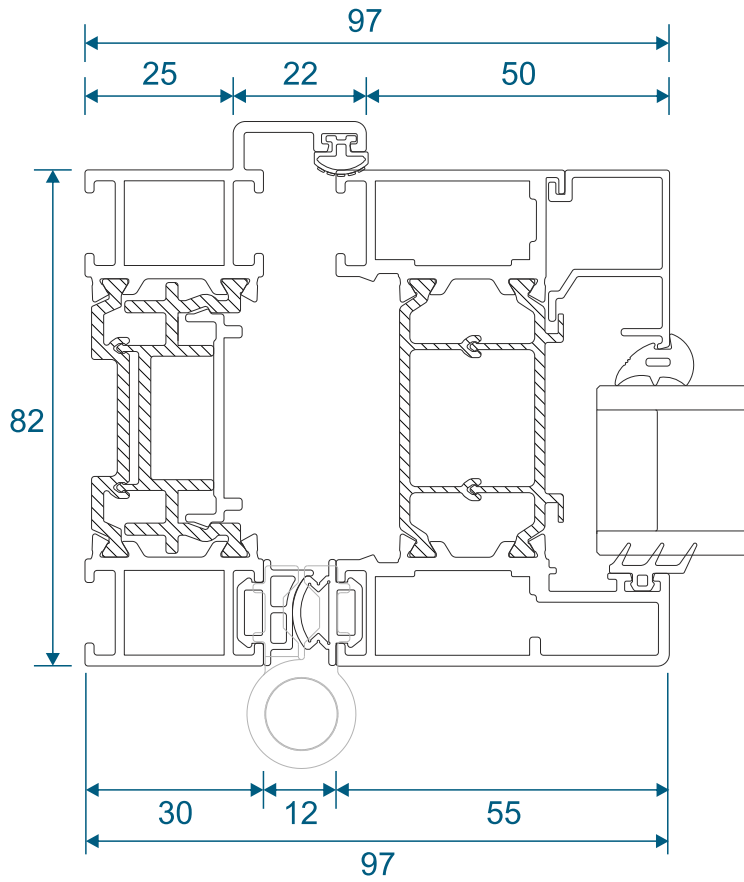

Continental Plus

Section Identification

DURATION
WINDOWS

Contents

Profiles

Outer Frame, Threshold & Sash	3
Mullion, Extensions, Bead & Adapters	4
Cill	5

Sections

Hinge & Locking Jamb	6
Equal Panel Jamb	7
Head With & Without Extension	8
Meeting Stile - Locking or Wheel	9
Meeting Stile - Double Traffic Door	9
Meeting Stile - Odd to Even Split	10
Meeting Stile - Double Even Split	11
Threshold With & Without A Cill	12

N43800 - 28mm Bead

N61650 - Rebate Adaptor

Projection Cills

U61630 - 190mm Cill

Jamb Sections

Hinge Side Jamb - Open Out

Locking Side Jamb - Open Out

Jamb Sections

Equal Panel Jamb - Open Out

Head Sections

Head - Open Out

Head With 40mm Extension - Open Out

Meeting Stiles

Locking / Bogie Wheel Stile - Open Out

Uneven Panel Split Meeting Stile / Double Traffic Door - Open Out

Meeting Stile

Odd to Even Panel Split / Traffic Door Meeting Stile - Open Out

Meeting Stiles

Even Panel Split Meeting Stile - Open Out

Threshold Sections

Standard Rebated With No Cill - Open Out

Standard Rebated With 190mm Cill - Open Out