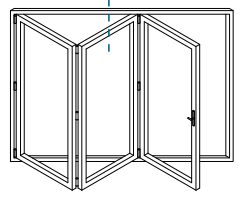

N43800 - 28mm Bead

N61650 - Rebate Adaptor

Projection Cills

U61630 - 190mm Cill

Jamb Sections

Hinge Side Jamb - Open Out

Locking Side Jamb - Open Out

Jamb Sections

Equal Panel Jamb - Open Out

Head Sections

Head - Open Out

Head With 40mm Extension - Open Out

Meeting Stiles

Locking / Bogie Wheel Stile - Open Out

Uneven Panel Split Meeting Stile / Double Traffic Door - Open Out

Meeting Stile

Odd to Even Panel Split / Traffic Door Meeting Stile - Open Out

Meeting Stiles

Even Panel Split Meeting Stile - Open Out

Threshold Sections

Standard Rebated With No Cill - Open Out

Standard Rebated With 190mm Cill - Open Out