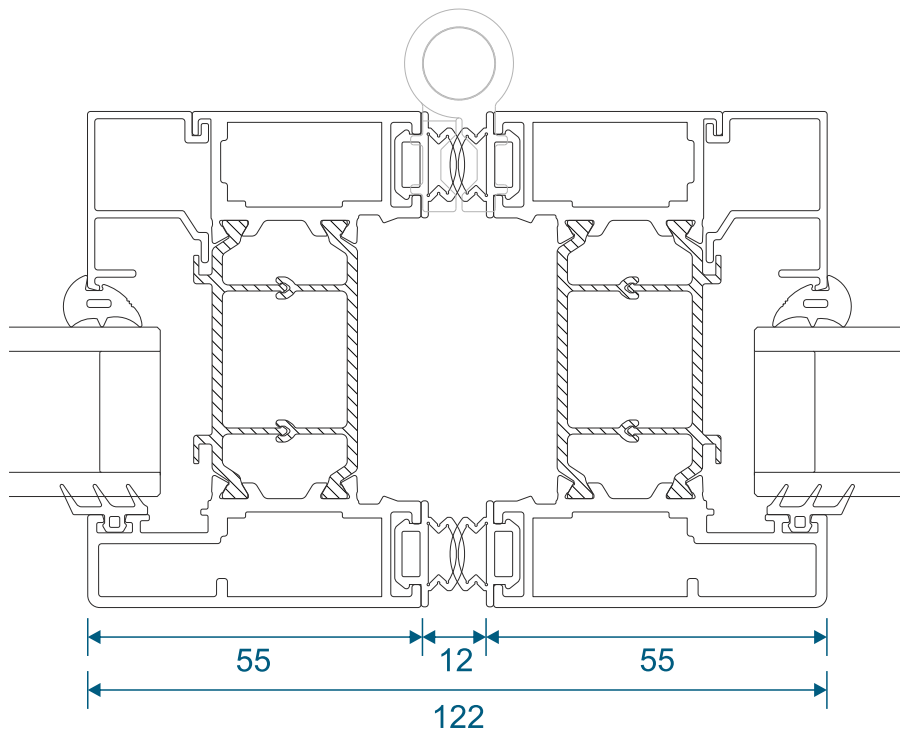

Equal Panel Jamb - Open Out

Head Sections

Head - Open Out

Head With 40mm Extension - Open Out

Meeting Stiles

Locking / Bogie Wheel Stile - Open Out

Uneven Panel Split Meeting Stile / Double Traffic Door - Open Out

Meeting Stile

Odd to Even Panel Split / Traffic Door Meeting Stile - Open Out

Meeting Stiles

Even Panel Split Meeting Stile - Open Out

Threshold Sections

Standard Rebated With No Cill - Open Out

Standard Rebated With 190mm Cill - Open Out