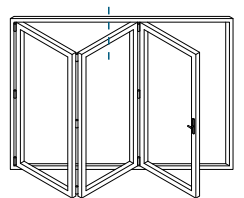

Equal Panel Jamb - Open Out

Head Sections

Head - Open Out

Head With 40mm Extension - Open Out

Meeting Stiles

Locking / Bogie Wheel Stile - Open Out

Uneven Panel Split Meeting Stile / Double Traffic Door - Open Out

Meeting Stile

Odd to Even Panel Split / Traffic Door Meeting Stile - Open Out

Meeting Stiles

Even Panel Split Meeting Stile - Open Out

Threshold Sections

Standard Rebated With No Cill - Open Out

Standard Rebated With 190mm Cill - Open Out