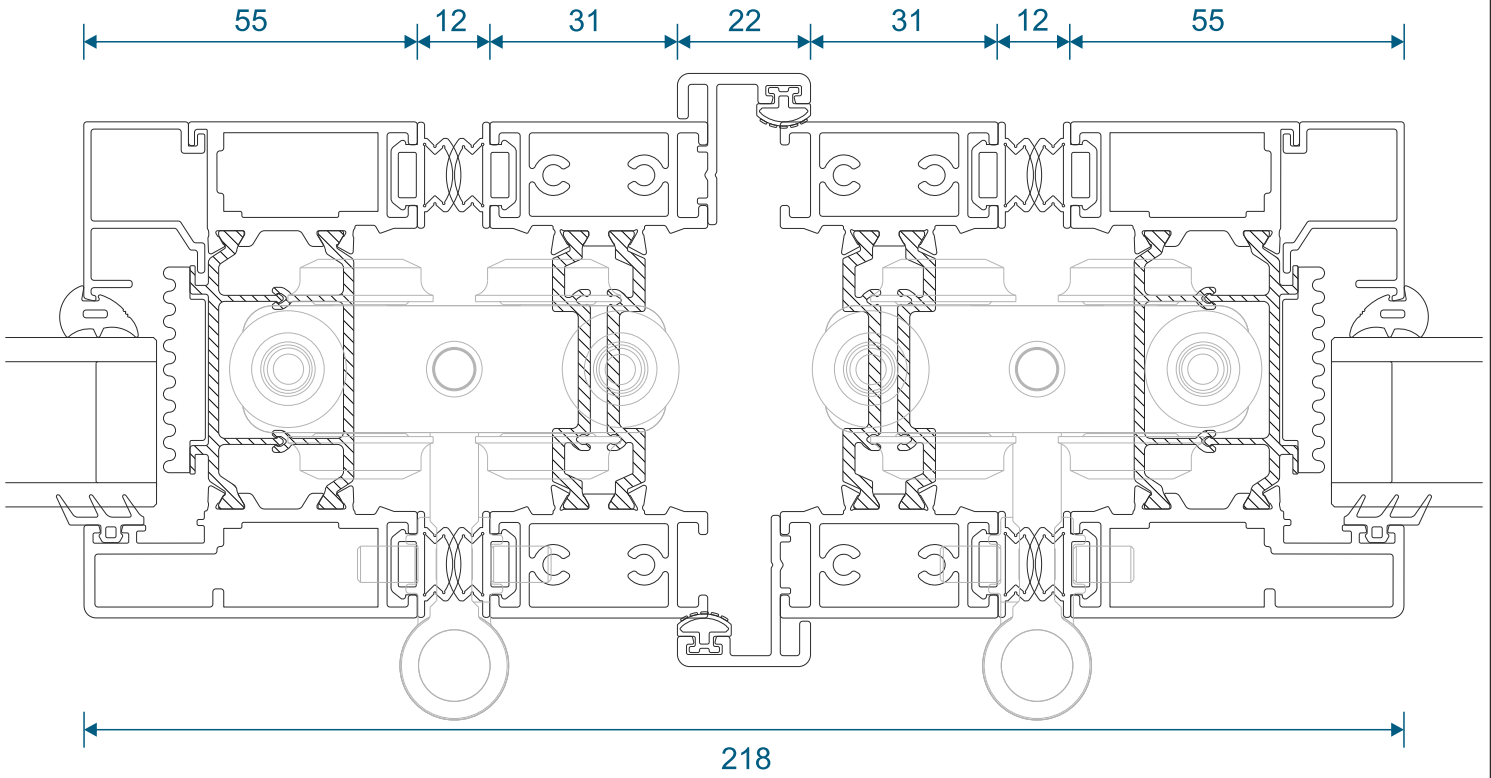

Equal Panel Jamb - Open Out

Head Sections

Head - Open Out

Head With 40mm Extension - Open Out

Meeting Stiles

Locking / Bogie Wheel Stile - Open Out

Uneven Panel Split Meeting Stile / Double Traffic Door - Open Out

Meeting Stile

Odd to Even Panel Split / Traffic Door Meeting Stile - Open Out

Meeting Stiles

Even Panel Split Meeting Stile - Open Out

Threshold Sections

Standard Rebated With No Cill - Open Out

Standard Rebated With 190mm Cill - Open Out