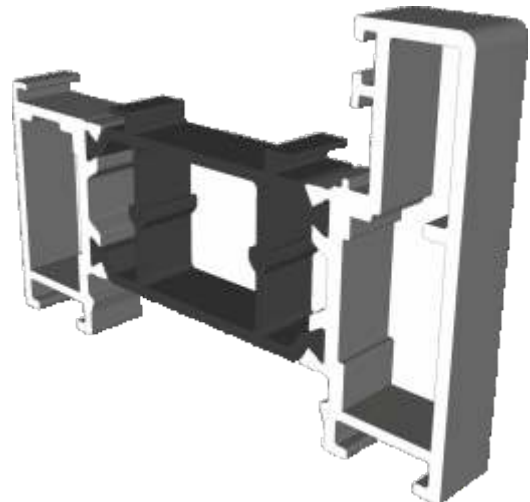

Continental Plus

Section Identification

DURATION
WINDOWS

Contents

Profiles

Outer Frame, Threshold & Sash	3
Mullion, Extensions, Bead & Adapters	4
Cill	5

Sections

Hinge & Locking Jamb	6
Equal Panel Jamb	7
Head With & Without Extension	8
Meeting Stile - Locking or Wheel	9
Meeting Stile - Double Traffic Door	9
Meeting Stile - Odd to Even Split	10
Meeting Stile - Double Even Split	11
Threshold With & Without A Cill	12

Outer Frame, Threshold & Sash

U61200 - Outerframe / Standard Rebated Threshold

U61300 - Square Sash Profile

Mullion, Extensions, Beads & Adapters

U61500 - Floating Mullion

U61631 - 20mm Extension

U61632 - 40mm Extension

Equal Panel Jamb - Open Out

Head Sections

Head - Open Out

Head With 40mm Extension - Open Out

Meeting Stiles

Locking / Bogie Wheel Stile - Open Out

Uneven Panel Split Meeting Stile / Double Traffic Door - Open Out

Meeting Stile

Odd to Even Panel Split / Traffic Door Meeting Stile - Open Out

Meeting Stiles

Even Panel Split Meeting Stile - Open Out

Threshold Sections

Standard Rebated With No Cill - Open Out

Standard Rebated With 190mm Cill - Open Out