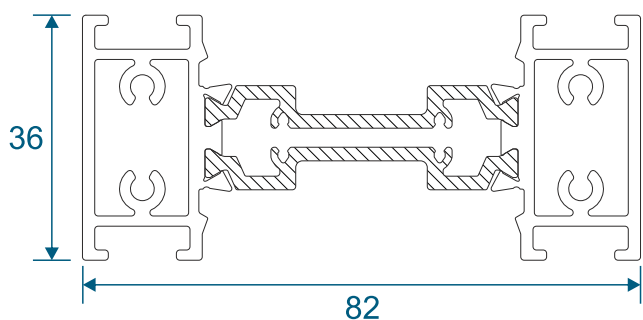

Continental Plus

Section Identification

DURATION
WINDOWS

Contents

Profiles

Outer Frame, Threshold & Sash	3
Mullion, Extensions, Bead & Adapters	4
Cill	5

Sections

Hinge & Locking Jamb	6
Equal Panel Jamb	7
Head With & Without Extension	8
Meeting Stile - Locking or Wheel	9
Meeting Stile - Double Traffic Door	9
Meeting Stile - Odd to Even Split	10
Meeting Stile - Double Even Split	11
Threshold With & Without A Cill	12

Outer Frame, Threshold & Sash

U61200 - Outerframe / Standard Rebated Threshold

U61300 - Square Sash Profile

Mullion, Extensions, Beads & Adapters

U61500 - Floating Mullion

U61631 - 20mm Extension

U61632 - 40mm Extension

N43800 - 28mm Bead

N61650 - Rebate Adaptor

Projection Cills

U61630 - 190mm Cill

Jamb Sections

Hinge Side Jamb - Open Out

Locking Side Jamb - Open Out

Jamb Sections

Equal Panel Jamb - Open Out

Head Sections

Head - Open Out

Head With 40mm Extension - Open Out

Meeting Stiles

Locking / Bogie Wheel Stile - Open Out

Uneven Panel Split Meeting Stile / Double Traffic Door - Open Out