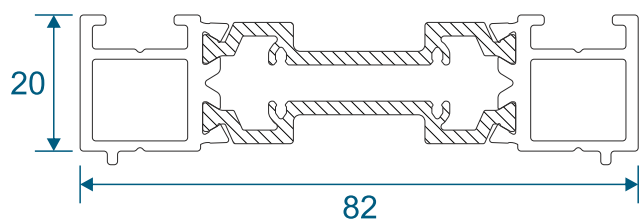

Continental Plus

Section Identification

DURATION
WINDOWS

Contents

Profiles

Outer Frame, Threshold & Sash	3
Mullion, Extensions, Bead & Adapters	4
Cill	5

Sections

Hinge & Locking Jamb	6
Equal Panel Jamb	7
Head With & Without Extension	8
Meeting Stile - Locking or Wheel	9
Meeting Stile - Double Traffic Door	9
Meeting Stile - Odd to Even Split	10
Meeting Stile - Double Even Split	11
Threshold With & Without A Cill	12

Outer Frame, Threshold & Sash

U61200 - Outerframe / Standard Rebated Threshold

U61300 - Square Sash Profile

Mullion, Extensions, Beads & Adapters

U61500 - Floating Mullion

U61631 - 20mm Extension

U61632 - 40mm Extension

N43800 - 28mm Bead

N61650 - Rebate Adaptor

Projection Cills

U61630 - 190mm Cill

Jamb Sections

Hinge Side Jamb - Open Out

Locking Side Jamb - Open Out

Jamb Sections

Equal Panel Jamb - Open Out

Head Sections

Head - Open Out

Head With 40mm Extension - Open Out

Meeting Stiles

Locking / Bogie Wheel Stile - Open Out

Uneven Panel Split Meeting Stile / Double Traffic Door - Open Out