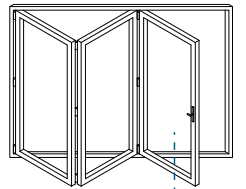

Equal Panel Jamb - Open Out

Head Sections

Head - Open Out

Head With 40mm Extension - Open Out

Meeting Stiles

Locking / Bogie Wheel Stile - Open Out

Uneven Panel Split Meeting Stile / Double Traffic Door - Open Out

Meeting Stile

Odd to Even Panel Split / Traffic Door Meeting Stile - Open Out

Meeting Stiles

Even Panel Split Meeting Stile - Open Out

Threshold Sections

Standard Rebated With No Cill - Open Out

Standard Rebated With 190mm Cill - Open Out