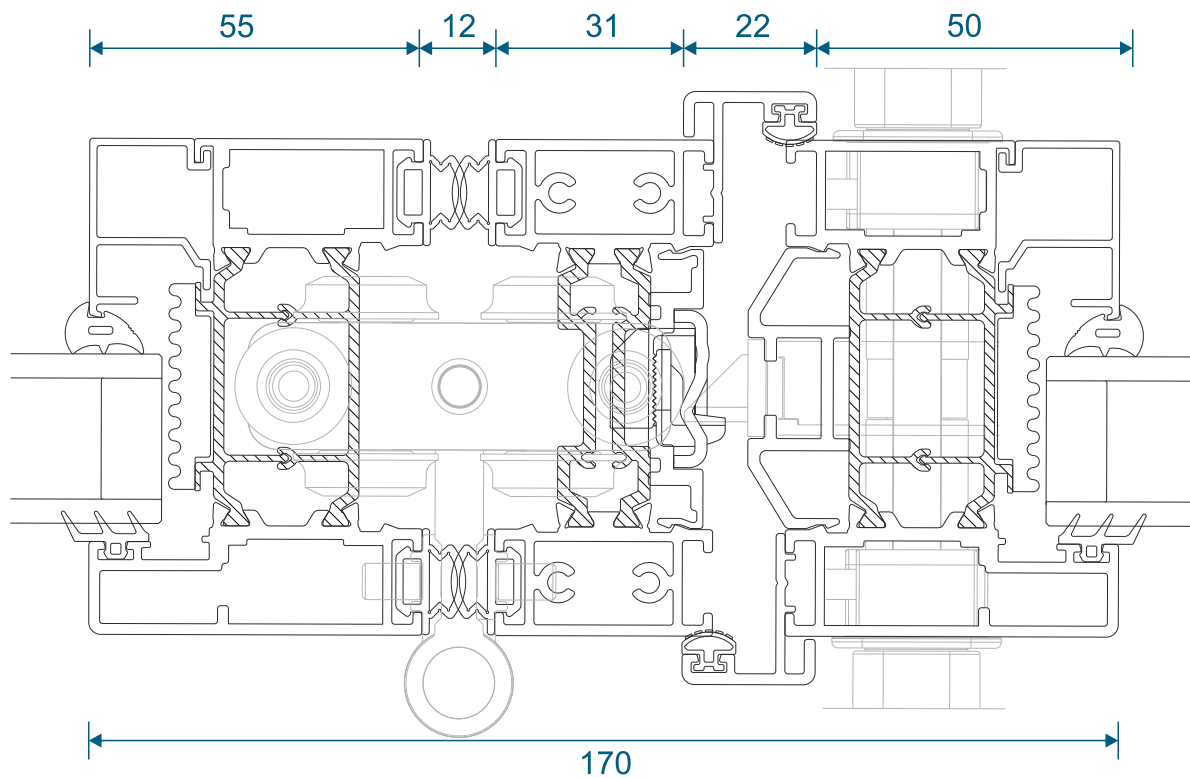

Equal Panel Jamb - Open Out

Head Sections

Head - Open Out

Head With 40mm Extension - Open Out

Meeting Stiles

Locking / Bogie Wheel Stile - Open Out

Uneven Panel Split Meeting Stile / Double Traffic Door - Open Out

Meeting Stile

Odd to Even Panel Split / Traffic Door Meeting Stile - Open Out

Meeting Stiles

Even Panel Split Meeting Stile - Open Out

Threshold Sections

Standard Rebated With No Cill - Open Out

Standard Rebated With 190mm Cill - Open Out