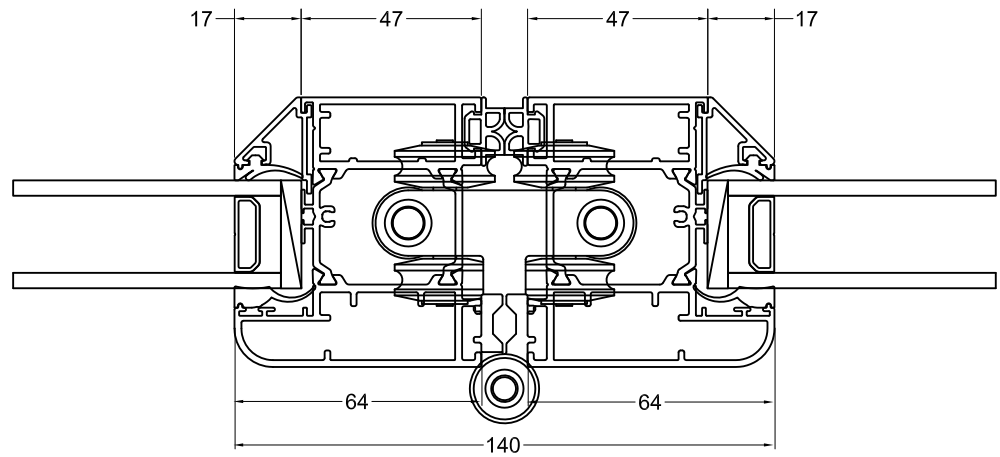

Low Threshold Adaptor

95mm

AW570

95mm Cill

150mm

AW542

150mm X 25mm Drop Nose Cill

190mm

AW544

190mm X 25mm Drop Nose Cill

Interlock/ Meeting Stiles (Open Out)

Jamb (Open Out)

Threshold Options

DURATION WINDOWS

Standard Threshold

CA