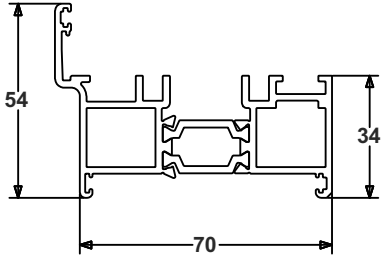

Outer Frames & Thresholds

P-06-100

FSD Outer Frame