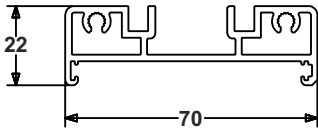

FSD Low Threshold (Non-Thermal)

P-06-132