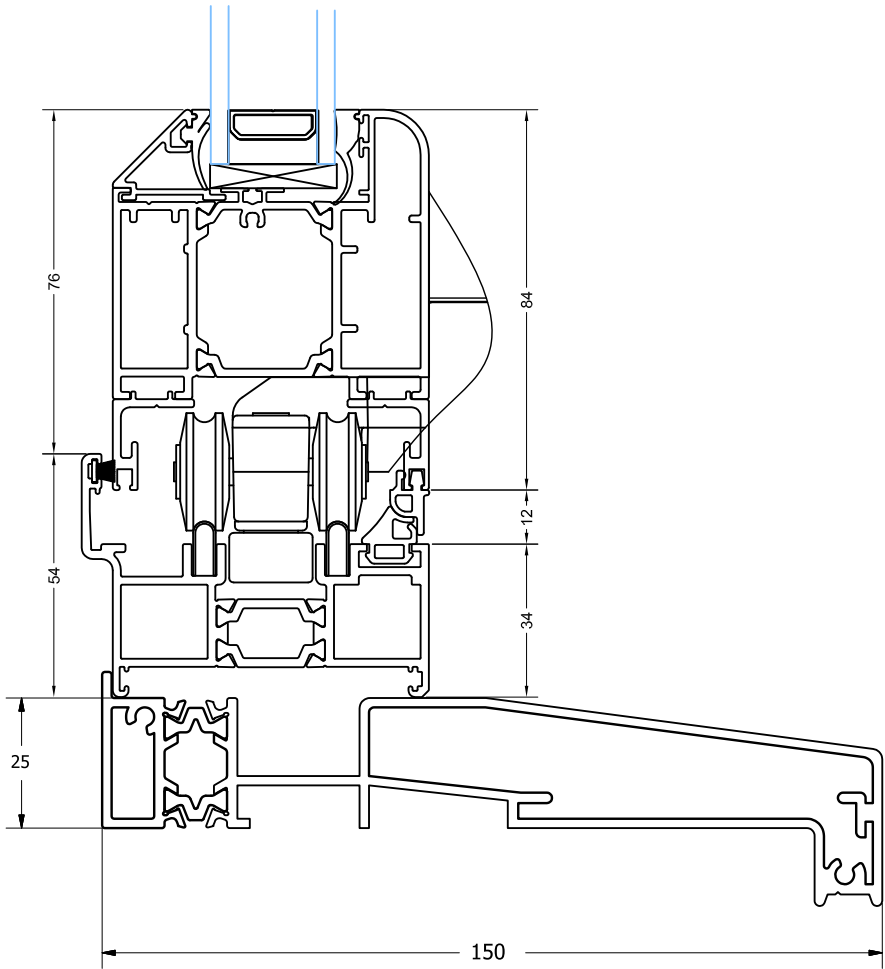

AW544

190mm X 25mm Drop Nose Cill

Interlock/ Meeting Stiles (Open Out)

Jamb (Open Out)

Threshold Options

DURATION WINDOWS

Standard Threshold

CA

Low Threshold

CB

Duration Low Threshold

CC

Room Divider

CD

Standard Threshold Plus 150 Cill (Open Out)

Low Threshold Plus 150 Cill (Open Out)