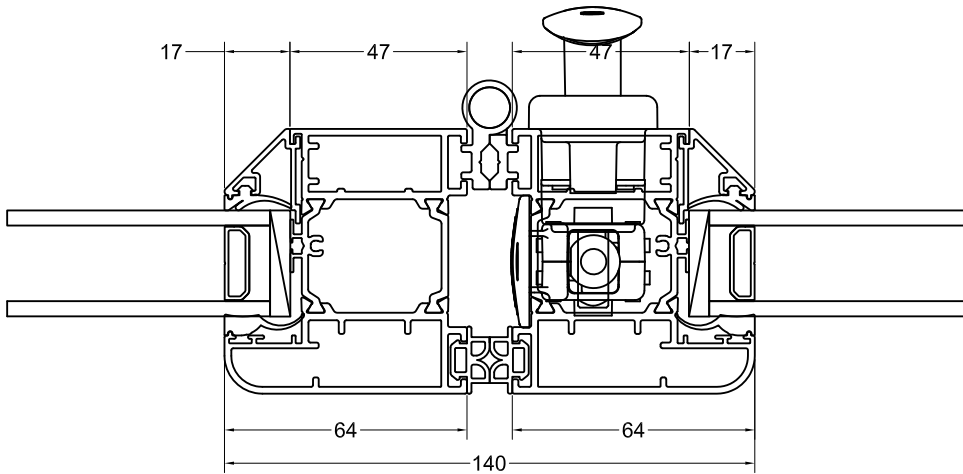

Low Threshold Adaptor

95mm

AW570

95mm Cill

150mm

AW542

150mm X 25mm Drop Nose Cill

190mm

AW544

190mm X 25mm Drop Nose Cill

Interlock/ Meeting Stiles (Open Out)

Jamb (Open Out)

Threshold Options

DURATION WINDOWS

Standard Threshold

CA