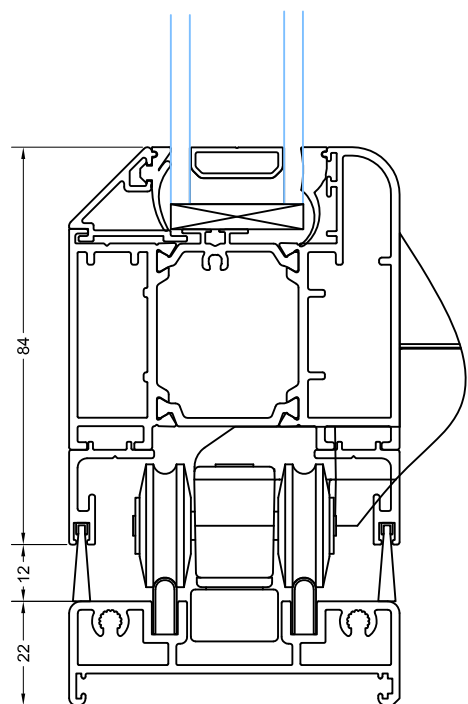

AW544

190mm X 25mm Drop Nose Cill

Interlock/ Meeting Stiles (Open Out)

Jamb (Open Out)

Threshold Options

DURATION WINDOWS

Standard Threshold

CA

Low Threshold

CB

Duration Low Threshold

CC

Room Divider

CD

Standard Threshold Plus 150 Cill (Open Out)

Low Threshold Plus 150 Cill (Open Out)