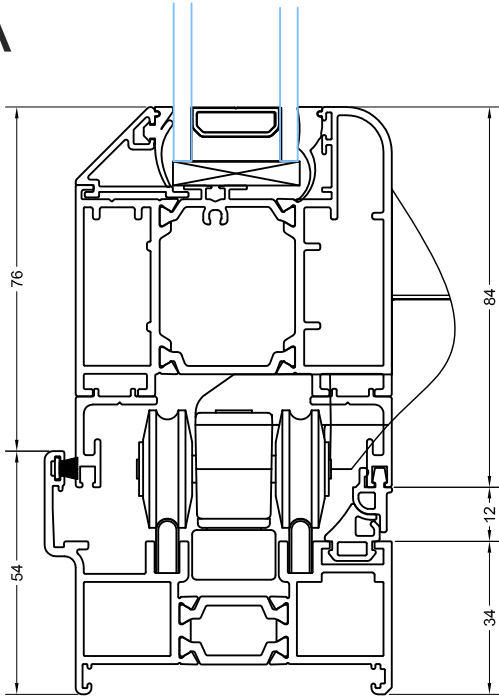

AW544

190mm X 25mm Drop Nose Cill

Interlock/ Meeting Stiles (Open Out)

Jamb (Open Out)

Threshold Options

DURATION WINDOWS

Standard Threshold

CA