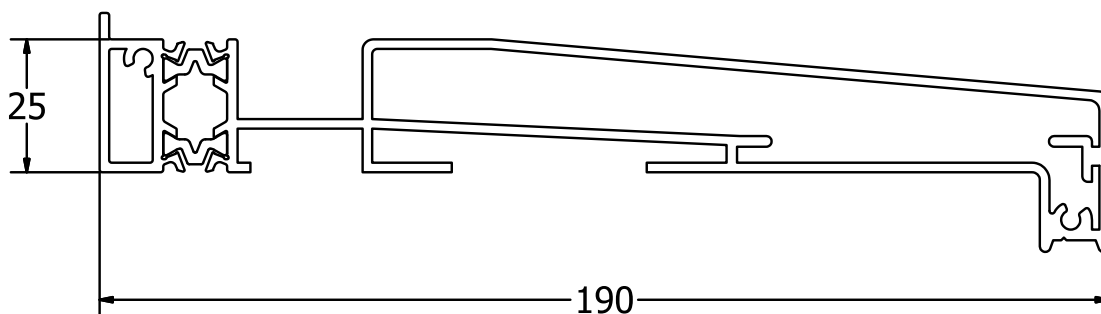

Low Threshold Adaptor

95mm

AW570

95mm Cill

150mm

AW542

150mm X 25mm Drop Nose Cill

190mm

AW544

190mm X 25mm Drop Nose Cill

Interlock/ Meeting Stiles (Open Out)

Jamb (Open Out)

Threshold Options

DURATION WINDOWS

Standard Threshold

CA