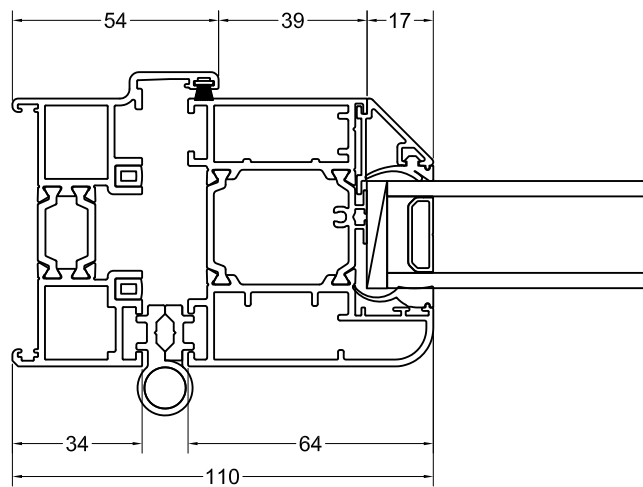

AW544

190mm X 25mm Drop Nose Cill

Interlock/ Meeting Stiles (Open Out)

Jamb (Open Out)

Threshold Options

DURATION WINDOWS

Standard Threshold

CA

Low Threshold

CB

Duration Low Threshold

CC

Room Divider

CD

Standard Threshold Plus 150 Cill (Open Out)

Low Threshold Plus 150 Cill (Open Out)