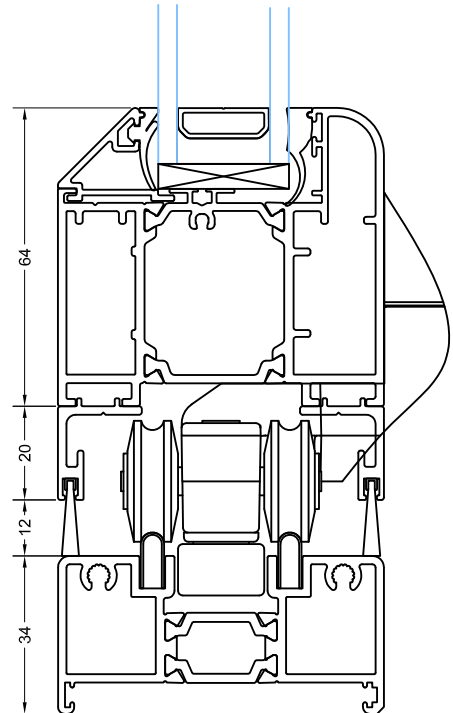

Low Threshold

CB