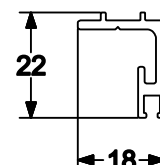

Low Threshold Adaptor

95mm

AW570

95mm Cill

150mm

AW542

150mm X 25mm Drop Nose Cill

190mm

AW544

190mm X 25mm Drop Nose Cill

Interlock/ Meeting Stiles (Open Out)

Jamb (Open Out)

Threshold Options

DURATION WINDOWS

Standard Threshold

CA