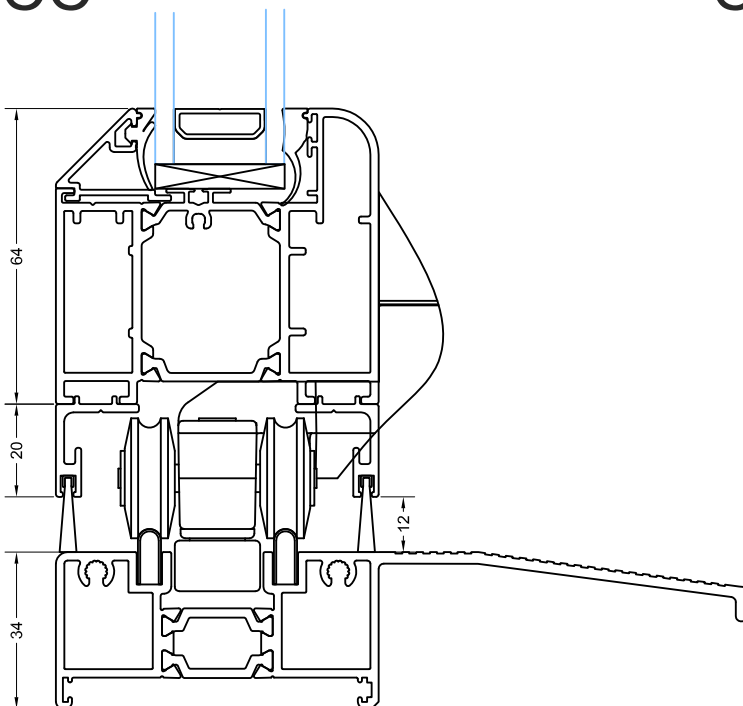

Duration Low Threshold

CC