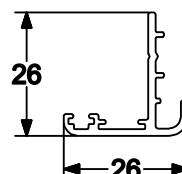

Beads

AW513

28mm Bead

AW660

28mm Bead

P-00-210

Rebated Door Adaptor

P-00-211

Low Threshold Adaptor

95mm

AW570

95mm Cill

150mm

AW542

150mm X 25mm Drop Nose Cill

190mm

AW544

190mm X 25mm Drop Nose Cill

Interlock/ Meeting Stiles (Open Out)

Jamb (Open Out)

Threshold Options

DURATION WINDOWS

Standard Threshold

CA