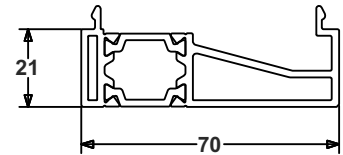

FSD Low Threshold (Ramp)

Sash, Mullion & Drainage Tray

P-06-200

FSD Soft Line Leaf

P-06-300

FSD Floating Mullion

P-06-135

FSD Drainage Tray

AW544

190mm X 25mm Drop Nose Cill

Interlock/ Meeting Stiles (Open Out)

Jamb (Open Out)

Threshold Options

DURATION WINDOWS

Standard Threshold

CA