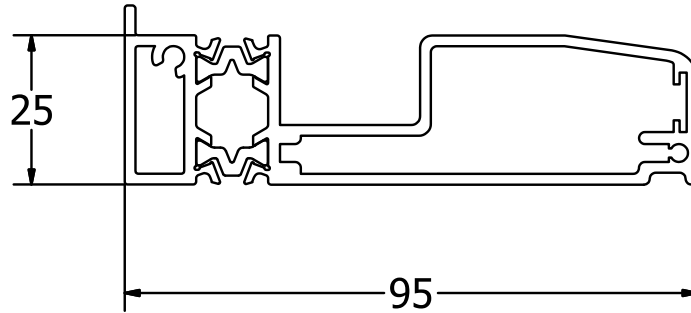

Low Threshold Adaptor

95mm

AW570

95mm Cill

150mm

AW542

150mm X 25mm Drop Nose Cill

190mm

AW544

190mm X 25mm Drop Nose Cill

Interlock/ Meeting Stiles (Open Out)

Jamb (Open Out)

Threshold Options

DURATION WINDOWS

Standard Threshold

CA