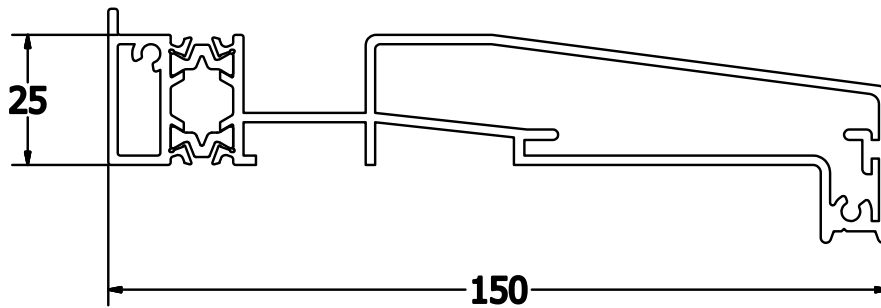

Low Threshold Adaptor

95mm

AW570

95mm Cill

150mm

AW542

150mm X 25mm Drop Nose Cill

190mm

AW544

190mm X 25mm Drop Nose Cill

Interlock/ Meeting Stiles (Open Out)

Jamb (Open Out)

Threshold Options

DURATION WINDOWS

Standard Threshold

CA