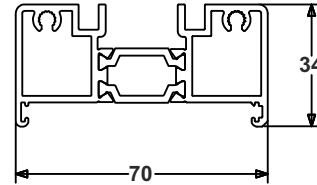

P-06-130

FSD Low Threshold (Thermal)