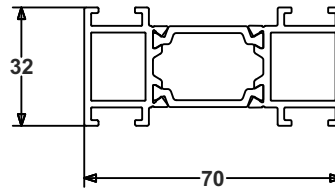

FSD Low Threshold (Ramp)

Sash, Mullion & Drainage Tray

P-06-200

FSD Soft Line Leaf

P-06-300

FSD Floating Mullion

P-06-135

FSD Drainage Tray