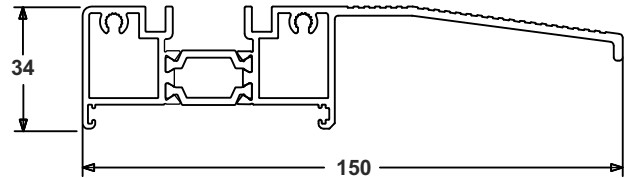

Outer Frames & Thresholds

P-06-100

FSD Outer Frame

P-06-130

FSD Low Threshold (Thermal)

P-06-131

FSD Low Threshold (Non-Thermal)

P-06-132

FSD Low Threshold (Ramp)

Sash, Mullion & Drainage Tray

P-06-200

FSD Soft Line Leaf

P-06-300

FSD Floating Mullion

P-06-135

FSD Drainage Tray