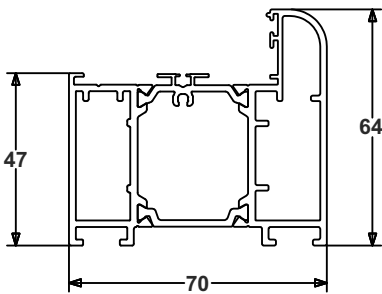

FSD Low Threshold (Ramp)

Sash, Mullion & Drainage Tray

P-06-200

FSD Soft Line Leaf

P-06-300

FSD Floating Mullion

P-06-135

FSD Drainage Tray

AW544

190mm X 25mm Drop Nose Cill

Interlock/ Meeting Stiles (Open Out)

Jamb (Open Out)

Threshold Options

DURATION WINDOWS

Standard Threshold

CA