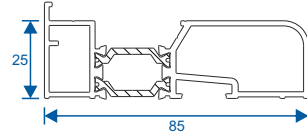

Outer Frames

W20010 - Equal Leg

W20013 - Odd Leg

W20013 - For Curved

Cills

Thames Development, Charfleets Road,
Canvey Island, Essex SS8 0PQ
01268 681612 sales@duration.co.uk

ETC451 - 85mm

ETC457 - 150mm

ETC458 - 190mm

ETC479 - 225mm

Handles

Chelton Slimline

Available in Black & White

Chelton Art Deco

Available in Black & White

Astragals