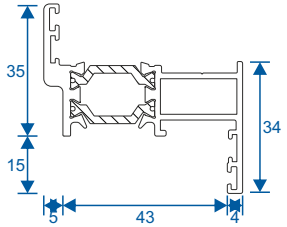

Date Required:

Customer Signature:

Orders will not be processed unless this form is signed.
All orders are subject to our terms and conditions.

Specification	Quantity:	Quantity:	Quantity:	Quantity:
New Build <input type="checkbox"/> Yes <input type="checkbox"/> No Existing Dwelling <input type="checkbox"/> Yes <input type="checkbox"/> No Required UValue/WER <p>NOTES:</p> <p>.....</p> <p>.....</p>	Location:	Location:	Location:	Location:
.....	NOTES:	NOTES:	NOTES:	NOTES:
COLOUR IN/OUT				
FRAME Equal Leg / Curved / Odd Leg				
SASH Stepped Only (int glazed) Dummy Sashes? <input type="checkbox"/>				
TIMBER FRAMES No/Yes inc. in sizes/Yes not inc. in sizes				
CILLS No / 85mm / 150mm / 190mm CILL HORNS? <input type="checkbox"/>				
DRAINAGE Face Only				
TRICKLE VENTS No / Yes(42mm Head) / Yes(Timber Head)				
EXTENSIONS 20mm / 42mm - POSITIONS?				
HINGES Standard / Restrictor / Egress / Mega Egress / Butt				
EXTRAS Dummy Butt / Dummy Parliament / Mila / Float Mull				
HANDLES Slimline / Art Deco / Peg & Stay				
GLAZING Glazed / Unglazed SPEC				
SPACER BAR Black / Grey / White				
GASKETS IN/OUT Black / Grey / White (White N/A OUT)				
ASTRAGAL BARS No / Yes 19/25/41 Flat/Butted/Overlapped				
LEADS No / Yes 9/12 Sq/Dec/Dia Std/Ant Sol/Unsol				
COUPLERS 8mm / 15mm 90° CORNER POSTS				
BAYS See crib Sheet				
WIDTH Overall, including Extensions				
HEIGHT Overall, including Extensions				

Outer Frames

W20010 - Equal Leg

W20013 - Odd Leg

W20013 - For Curved

Cills

Thames Development, Charfleets Road,
Canvey Island, Essex SS8 0PQ
01268 681612 sales@duration.co.uk

ETC451 - 85mm

ETC457 - 150mm