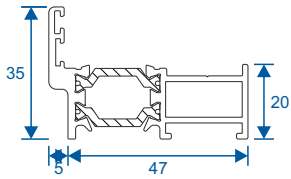

Date Required:

Customer Signature:

Orders will not be processed unless this form is signed.
All orders are subject to our terms and conditions.

Specification	Quantity:	Quantity:	Quantity:	Quantity:
New Build <input type="checkbox"/> Yes <input type="checkbox"/> No Existing Dwelling <input type="checkbox"/> Yes <input type="checkbox"/> No Required UValue/WER <p>NOTES:</p> <p>.....</p> <p>.....</p>	Location:	Location:	Location:	Location:
.....	NOTES:	NOTES:	NOTES:	NOTES:
COLOUR IN/OUT				
FRAME Equal Leg / Curved / Odd Leg				
SASH Stepped Only (int glazed) Dummy Sashes? <input type="checkbox"/>				
TIMBER FRAMES No/Yes inc. in sizes/Yes not inc. in sizes				
CILLS No / 85mm / 150mm / 190mm CILL HORNS? <input type="checkbox"/>				
DRAINAGE Face Only				
TRICKLE VENTS No / Yes(42mm Head) / Yes(Timber Head)				
EXTENSIONS 20mm / 42mm - POSITIONS?				
HINGES Standard / Restrictor / Egress / Mega Egress / Butt				
EXTRAS Dummy Butt / Dummy Parliament / Mila / Float Mull				
HANDLES Slimline / Art Deco / Peg & Stay				
GLAZING Glazed / Unglazed SPEC				
SPACER BAR Black / Grey / White				
GASKETS IN/OUT Black / Grey / White (White N/A OUT)				
ASTRAGAL BARS No / Yes 19/25/41 Flat/Butted/Overlapped				
LEADS No / Yes 9/12 Sq/Dec/Dia Std/Ant Sol/Unsol				
COUPLERS 8mm / 15mm 90° CORNER POSTS				
BAYS See crib Sheet				
WIDTH Overall, including Extensions				
HEIGHT Overall, including Extensions				

Outer Frames

W20010 - Equal Leg

W20013 - Odd Leg

W20013 - For Curved

Cills

Thames Development, Charfleets Road,
Canvey Island, Essex SS8 0PQ
01268 681612 sales@duration.co.uk

ETC451 - 85mm

ETC457 - 150mm