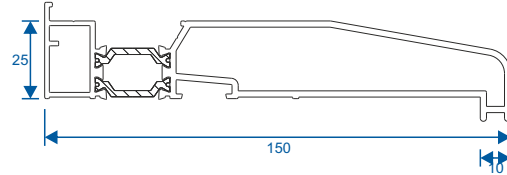

Outer Frames

W20010 - Equal Leg

W20013 - Odd Leg

W20013 - For Curved

Cills

Thames Development, Charfleets Road,
Canvey Island, Essex SS8 0PQ
01268 681612 sales@duration.co.uk

ETC451 - 85mm

ETC457 - 150mm

ETC458 - 190mm

ETC479 - 225mm

Handles

Chelton Slimline

Available in Black & White

Chelton Art Deco

Available in Black & White

Astragals