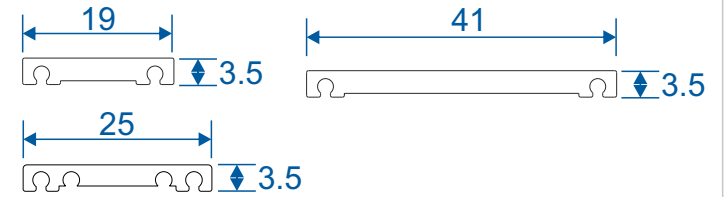

Outer Frames

W20010 - Equal Leg

W20013 - Odd Leg

W20013 - For Curved

Cills

Thames Development, Charfleets Road,
Canvey Island, Essex SS8 0PQ
01268 681612 sales@duration.co.uk

ETC451 - 85mm

ETC457 - 150mm

ETC458 - 190mm

ETC479 - 225mm

Handles

Chelton Slimline

Available in Black & White

Chelton Art Deco

Available in Black & White

Astragals