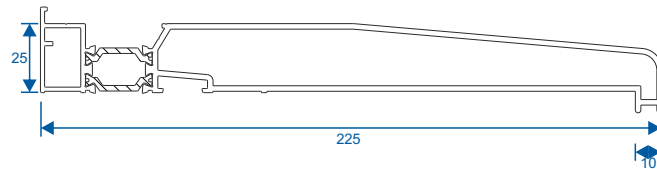

Outer Frames

W20010 - Equal Leg

W20013 - Odd Leg

W20013 - For Curved

Cills

Thames Development, Charfleets Road,
Canvey Island, Essex SS8 0PQ
01268 681612 sales@duration.co.uk

ETC451 - 85mm

ETC457 - 150mm

ETC458 - 190mm

ETC479 - 225mm

Handles

Chelton Slimline

Available in Black & White

Chelton Art Deco

Available in Black & White

Astragals