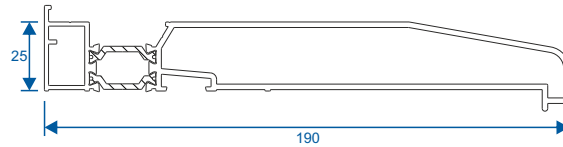

Outer Frames

W20010 - Equal Leg

W20013 - Odd Leg

W20013 - For Curved

Cills

Thames Development, Charfleets Road,
Canvey Island, Essex SS8 0PQ
01268 681612 sales@duration.co.uk

ETC451 - 85mm

ETC457 - 150mm

ETC458 - 190mm

ETC479 - 225mm

Handles

Chelton Slimline

Available in Black & White

Chelton Art Deco

Available in Black & White

Astragals