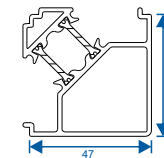

Extras

Mock Butt Hinge

Mock Parliament Hinge

Openers

Equal Leg

Odd Leg

Couplers

W20051 - 8mm

For coupling Heritage Doors & larger Heritage Windows

W20053 - 15mm

For coupling to Ali47 Doors & Small Heritage Windows
Max recommended height 1300mm

Corner Post & Bays

ETC047 - 90° Corner Post

For 47mm Frames