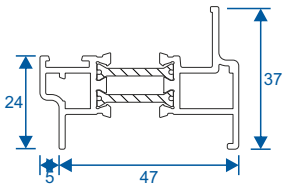

Outer Frames

W20010 - Equal Leg

W20013 - Odd Leg

W20013 - For Curved

Cills

Thames Development, Charfleets Road,
Canvey Island, Essex SS8 0PQ
01268 681612 sales@duration.co.uk

ETC451 - 85mm

ETC457 - 150mm

ETC458 - 190mm

ETC479 - 225mm

Handles

Chelton Slimline

Available in Black & White

Chelton Art Deco

Available in Black & White

Astragals