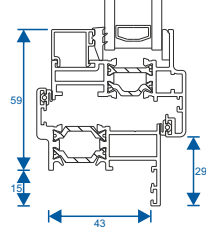

Extras

Mock Butt Hinge

Mock Parliament Hinge

Openers

Equal Leg

Odd Leg

Couplers

W20051 - 8mm

For coupling Heritage Doors & larger Heritage Windows

W20053 - 15mm

For coupling to Ali47 Doors & Small Heritage Windows
Max recommended height 1300mm

Corner Post & Bays

ETC047 - 90° Corner Post

For 47mm Frames