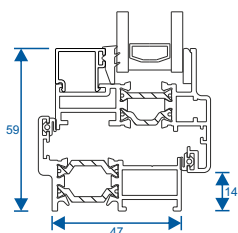

Extras

Mock Butt Hinge

Mock Parliament Hinge

Openers

Equal Leg

Odd Leg

Couplers

W20051 - 8mm

For coupling Heritage Doors & larger Heritage Windows

W20053 - 15mm

For coupling to Ali47 Doors & Small Heritage Windows
Max recommended height 1300mm

Corner Post & Bays

ETC047 - 90° Corner Post

For 47mm Frames