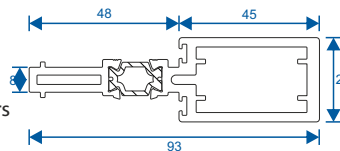

Extras

Mock Butt Hinge

Mock Parliament Hinge

Openers

Equal Leg

Odd Leg

Couplers

W20051 - 8mm

For coupling Heritage Doors & larger Heritage Windows

W20053 - 15mm

For coupling to Ali47 Doors & Small Heritage Windows
Max recommended height 1300mm

Corner Post & Bays

ETC047 - 90° Corner Post

For 47mm Frames