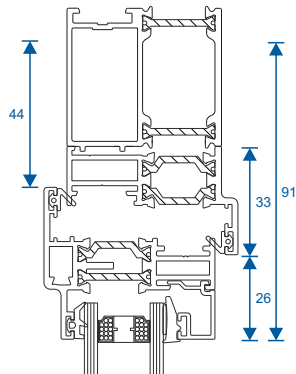

ETC451 - 85mm

ETC457 - 150mm

ETC458 - 190mm

Astragals

Trickle Vent 42mm Head Ext

Extensions

ETD056 - 20mm

ETD058 - 42mm