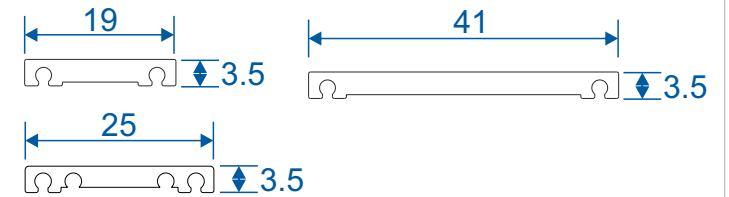

ETC451 - 85mm

ETC457 - 150mm

ETC458 - 190mm

Astragals

Trickle Vent 42mm Head Ext

Extensions

ETD056 - 20mm

ETD058 - 42mm