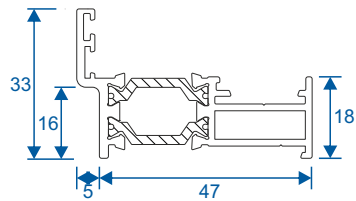

Gloss White	Chrome	Textured
Matt White	Anthracite Grey	RAL
Black		

Swan Neck

Gloss White
Black

Outer Frame

W20015 - Equal Leg

Sash

W20027 - Stepped

Cills

ETC451 - 85mm

ETC457 - 150mm

ETC458 - 190mm

Astragals

Trickle Vent 42mm Head Ext

Extensions

ETD056 - 20mm

ETD058 - 42mm