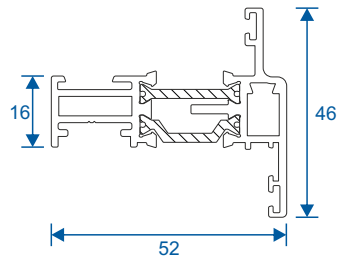

Gloss White	Chrome	Textured
Matt White	Anthracite Grey	RAL
Black		

Swan Neck

Gloss White
Black

Outer Frame

W20015 - Equal Leg

Sash

W20027 - Stepped

Cills

ETC451 - 85mm

ETC457 - 150mm

ETC458 - 190mm

Astragals

Trickle Vent 42mm Head Ext

Extensions

ETD056 - 20mm

ETD058 - 42mm