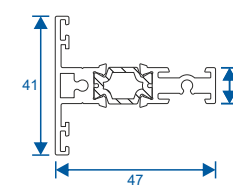

Transoms

W20037 - 41mm