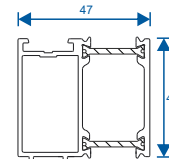

ETC451 - 85mm

ETC457 - 150mm

ETC458 - 190mm

Astragals

Trickle Vent 42mm Head Ext

Extensions

ETD056 - 20mm

ETD058 - 42mm