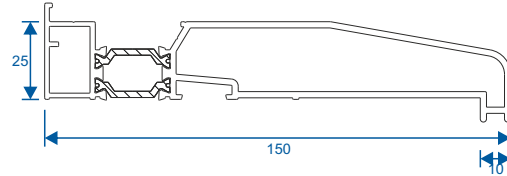

Gloss White	Chrome	Textured
Matt White	Anthracite Grey	RAL
Black		

Swan Neck

Gloss White
Black

Outer Frame

W20015 - Equal Leg

Sash

W20027 - Stepped

Cills

ETC451 - 85mm

ETC457 - 150mm

ETC458 - 190mm

Astragals

Trickle Vent 42mm Head Ext

Extensions

ETD056 - 20mm

ETD058 - 42mm