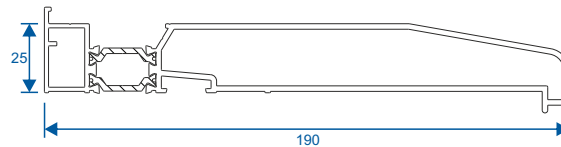

Gloss White	Chrome	Textured
Matt White	Anthracite Grey	RAL
Black		

Swan Neck

Gloss White
Black

Outer Frame

W20015 - Equal Leg

Sash

W20027 - Stepped

Cills

ETC451 - 85mm

ETC457 - 150mm

ETC458 - 190mm

Astragals

Trickle Vent 42mm Head Ext

Extensions

ETD056 - 20mm

ETD058 - 42mm