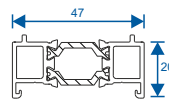

ETC451 - 85mm

ETC457 - 150mm

ETC458 - 190mm

Astragals

Trickle Vent 42mm Head Ext

Extensions

ETD056 - 20mm

ETD058 - 42mm