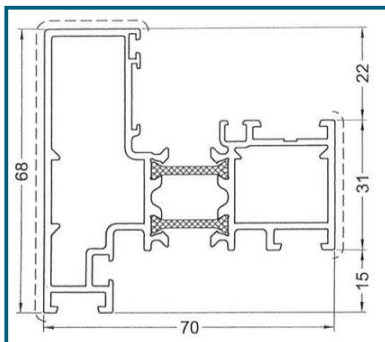

## Optional Features

- Switchable glass - switch from clear to opaque with the touch of a button
- 6mm to 38mm glazing options
- Single or Dual colour options available
- Slides left or right on openings
- 2, 3, 4, 5 & 6 Panels with various opening options
- Integral blinds within the sealed units - manual or electric, Venetian or pleated.
- Single or double traffic door on either side (double door only on 4 and 6 panel)