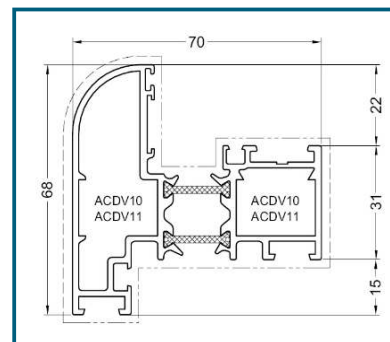

Radius

Duration Windows, Unit 4, Charfleets Industrial Estate,
Canvey Island, Essex, SS8 0PQ

Tel: 01268 681612 Fax: 01268 510058

Website: www.duration.co.uk E-Mail: sales@duration.co.uk