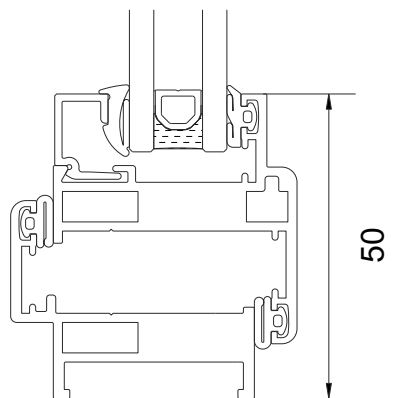

Royale Window Comparison Sheet

Royale *