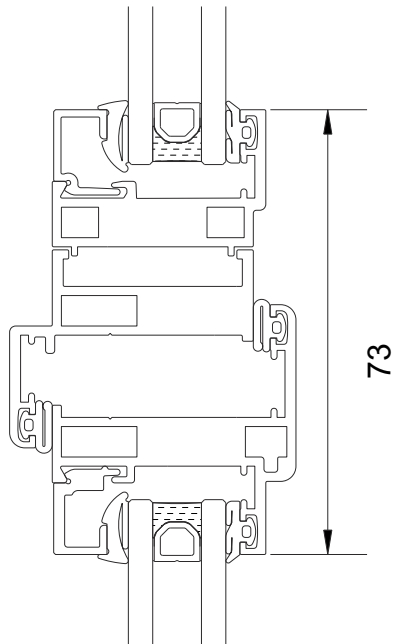

Royale Window Comparison Sheet

Royale *