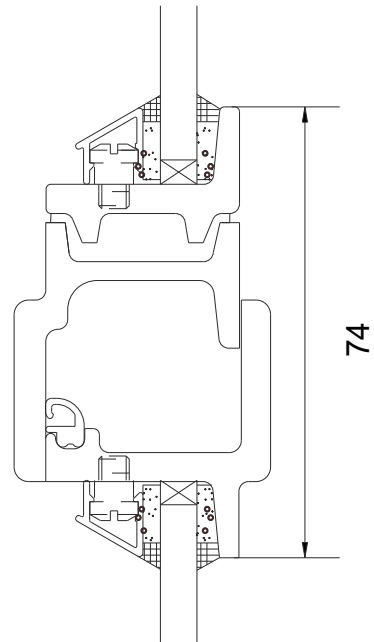

Crittall W20 **

*The thermal break has been removed from the drawing. This technical is just to show the profile sizes.

** We do not sell the Crittall W20. It is shown to compare our steel replacement window.

Duration Windows reserves the right to make changes to the product specification as technical developments dictate, and without prior notice. Pictures shown are for illustrative purposes and are not binding in detail, colour or specification.