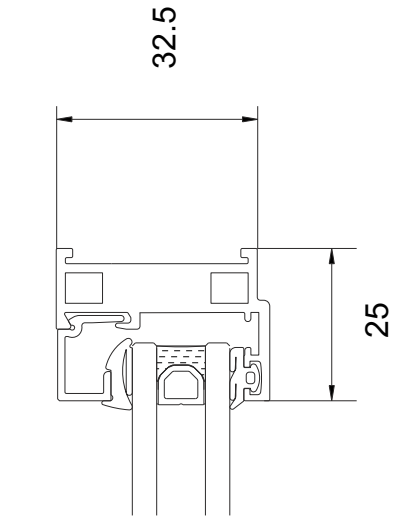

Royale Window Comparison Sheet

Royale *