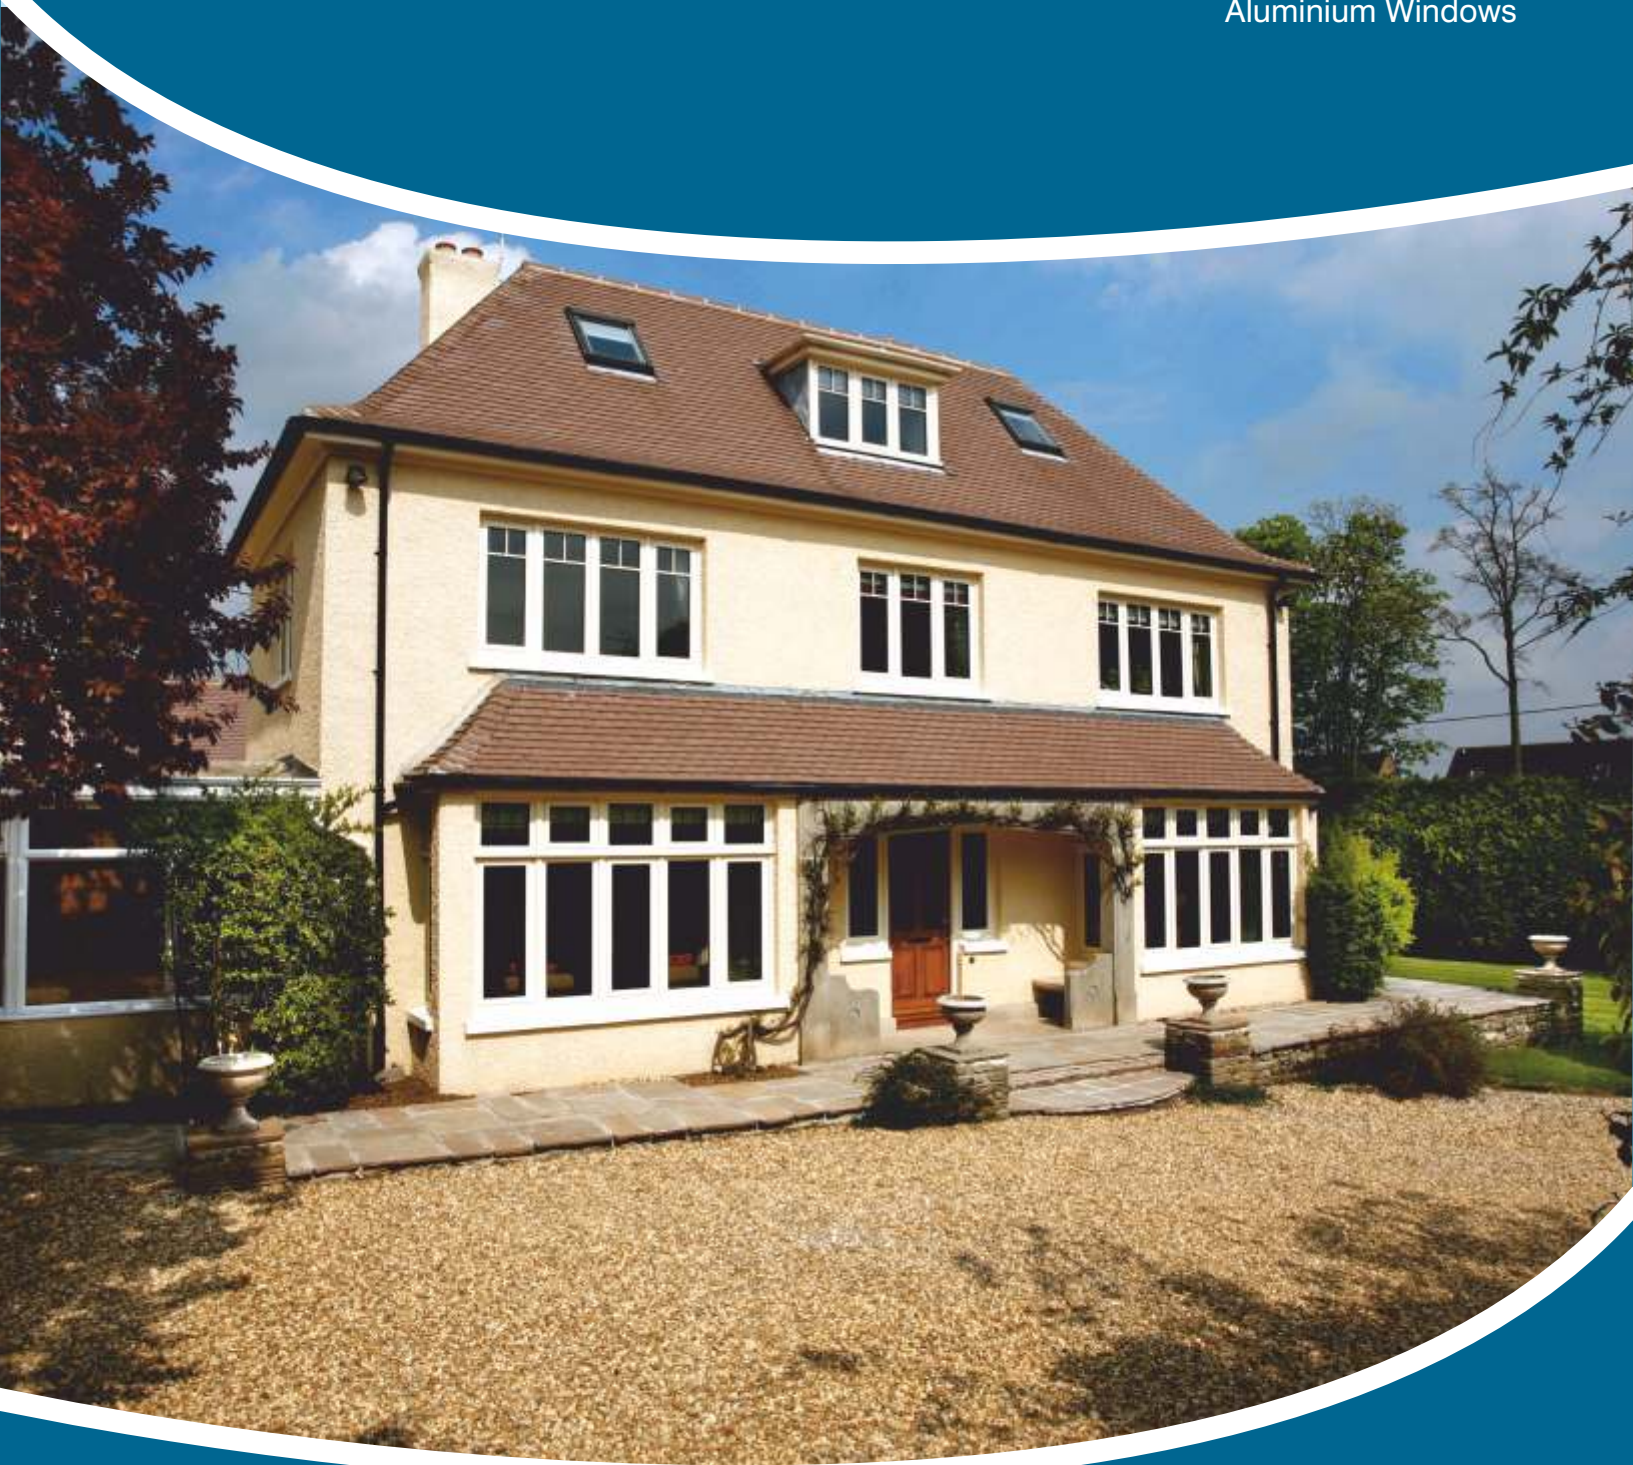

Smarts Ali47

Aluminium Windows

DURATION
WINDOWS

Slim & Stylish **Aluminium Windows**

Our Ali 47 Windows are very popular, and offer everything you would expect from a quality aluminium window. The inherent strength of the aluminium means the frame is slimmer than PVCu or timber, letting the maximum amount of light into your home. These windows are available in a wide choice of finishes and colours, including dual colours and are now also available with our innovative Chelton® Handle range.