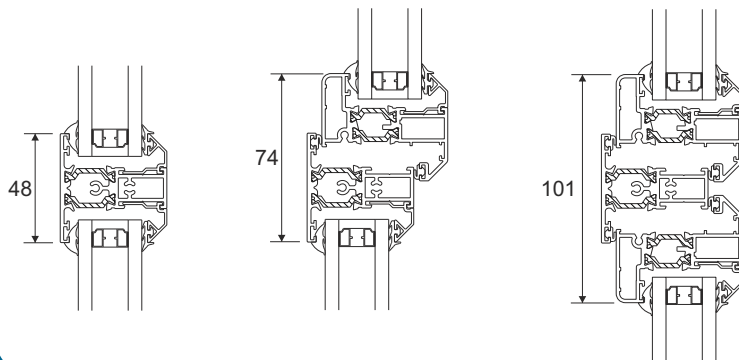

Transom or Mullion Sections

Fixed / Fixed

Opener / Fixed

Opener / Opener

Please note this is only a sample of the technical information for this product. For the full manual please consult our website.