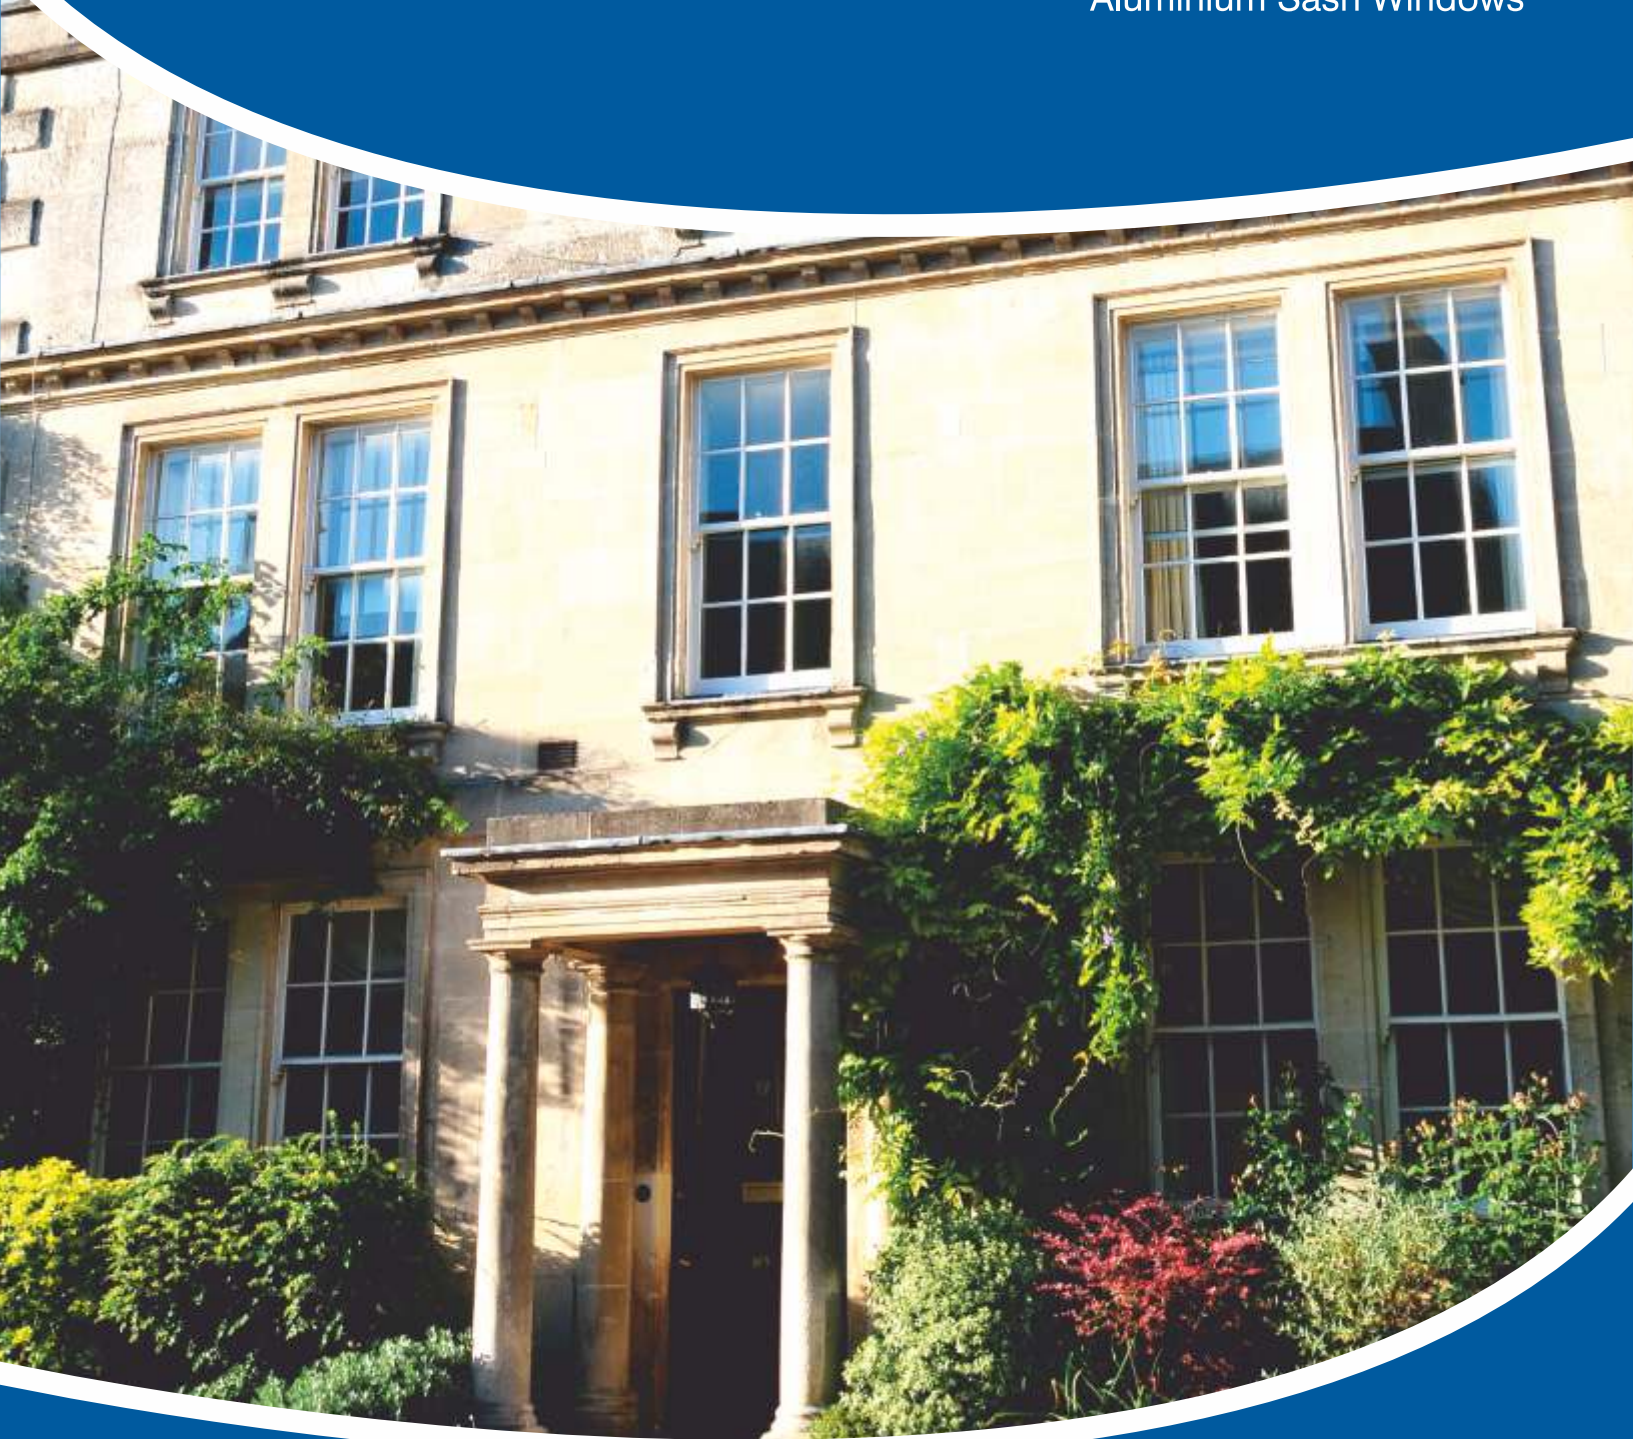

Royale Vertical Sliders

Aluminium Sash Windows