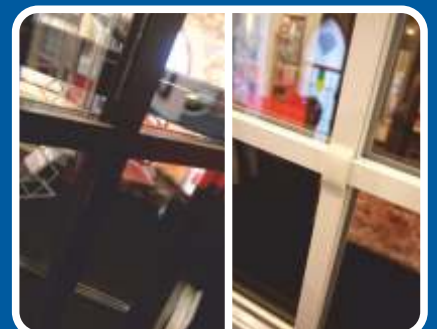

Butted Or Overlapped Astragals