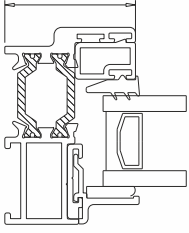

Technical

Fixed Lite
36