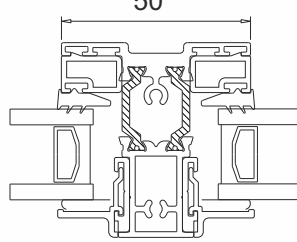

Features

- Slim-line 47mm 'Polyamide' thermally broken, non-rusting aluminium profile.
- Outer frame: 36mm; Outer frame - Sash: 56/59mm.
- Modern multi-point locking options including Chelton Secure™.
- Traditional furniture options.
- Standard colours include White (gloss), Black (matt) or dual Black (matt) Out White (gloss) In.
- Also available in over 200 single colours or dual RAL colours.
- Range of textured colours available.
- Can be supplied unglazed or glazed for 24mm sealed units.
- Planitherm Total +, Argon gas used as standard.
- Vents are internally glazed for security and ease of installation.
- Trickle vents available in head extension.
- Optional dummy vents for matching internally glazed fixed lites.
- Complies to building regulations for replacement projects.

Technical

Fixed Lite
36

Opener
59

Fixed Next To Opener
76

Fixed Next To Fixed
50

Two Openers with Transom
100

Working Or Dummy Butt Hinges

Secure Night Vent Facility