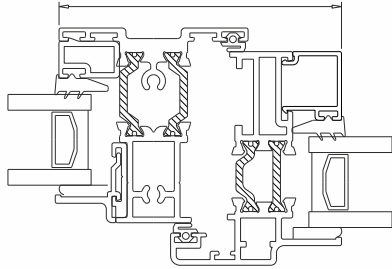

Features

- Slim-line 47mm 'Polyamide' thermally broken, non-rusting aluminium profile.
- Outer frame: 36mm; Outer frame - Sash: 56/59mm.
- Modern multi-point locking options including Chelton Secure™.
- Traditional furniture options.
- Standard colours include White (gloss), Black (matt) or dual Black (matt) Out White (gloss) In.
- Also available in over 200 single colours or dual RAL colours.
- Range of textured colours available.
- Can be supplied unglazed or glazed for 24mm sealed units.
- Planitherm Total +, Argon gas used as standard.
- Vents are internally glazed for security and ease of installation.
- Trickle vents available in head extension.
- Optional dummy vents for matching internally glazed fixed lites.
- Complies to building regulations for replacement projects.

Technical

Fixed Lite
36

Opener
59

Fixed Next To Opener
76

Fixed Next To Fixed
50

Two Openers with Transom
100

Working Or Dummy Butt Hinges

Secure Night Vent Facility