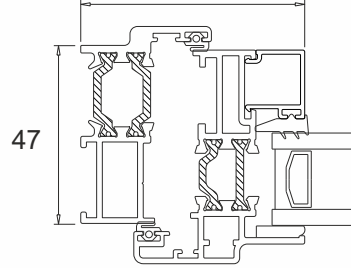

Technical

Opener
59

Performance

WER

Air Permeability

Water Tightness

Wind Resistance