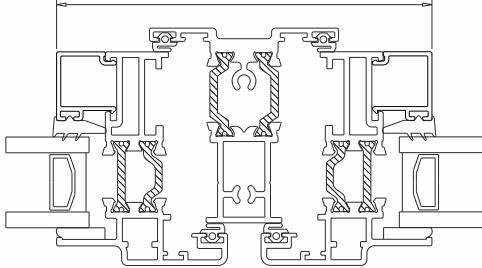

Features

- Slim-line 47mm 'Polyamide' thermally broken, non-rusting aluminium profile.
- Outer frame: 36mm; Outer frame - Sash: 56/59mm.
- Modern multi-point locking options including Chelton Secure™.
- Traditional furniture options.
- Standard colours include White (gloss), Black (matt) or dual Black (matt) Out White (gloss) In.
- Also available in over 200 single colours or dual RAL colours.
- Range of textured colours available.
- Can be supplied unglazed or glazed for 24mm sealed units.
- Planitherm Total +, Argon gas used as standard.
- Vents are internally glazed for security and ease of installation.
- Trickle vents available in head extension.
- Optional dummy vents for matching internally glazed fixed lites.
- Complies to building regulations for replacement projects.

Technical

Fixed Lite
36

Opener
59

Fixed Next To Opener
76

Fixed Next To Fixed
50

Two Openers with Transom
100

Working Or Dummy Butt Hinges

Secure Night Vent Facility