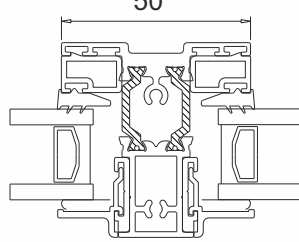

Features

- Slim-line 47mm 'Polyamide' thermally broken, non-rusting aluminium profile.
- Outer frame: 36mm; Outer frame - Sash: 56/59mm.
- Modern multi-point locking options including Chelton Secure™.
- Traditional furniture options.
- Standard colours include White (gloss), Black (matt) or dual Black (matt) Out White (gloss) In.
- Also available in over 200 single colours or dual RAL colours.
- Range of textured colours available.
- Can be supplied unglazed or glazed for 24mm sealed units.
- Planitherm Total +, Argon gas used as standard.
- Vents are internally glazed for security and ease of installation.
- Trickle vents available in head extension.
- Optional dummy vents for matching internally glazed fixed lites.
- Complies to building regulations for replacement projects.

Technical

Fixed Lite
36

Opener
59

Fixed Next To Opener
76

Fixed Next To Fixed
50

Two Openers with Transom
100

Working Or Dummy Butt Hinges

Secure Night Vent Facility