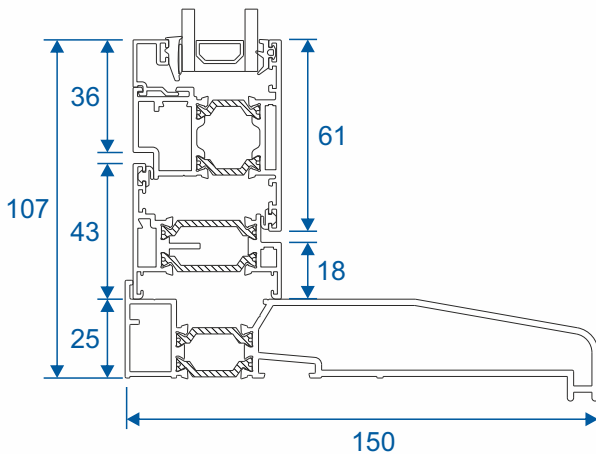

Technical

Opening / Fixed Window

Transom or Mullion Section

Main Office & Factory

Units 4-5,
Charfleets Road,
Canvey Island,
Essex. SS8 0PQ

t: 01268 681612 (20 lines)
e: sales@duration.co.uk
w: www.duration.co.uk