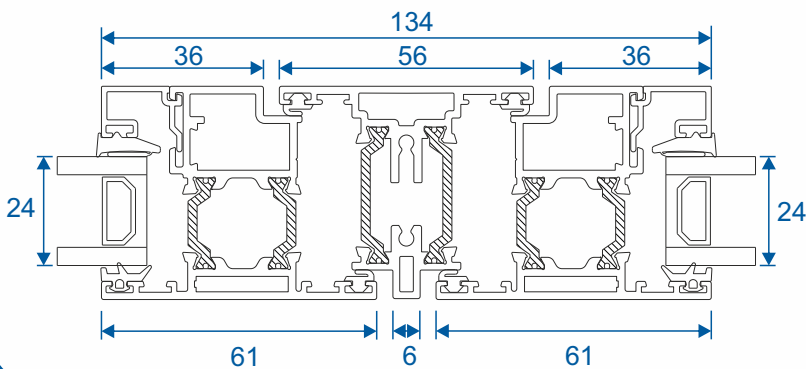

Technical

Opening / Fixed Window

Transom or Mullion Section

Main Office & Factory

Units 4-5,
Charfleets Road,
Canvey Island,
Essex. SS8 0PQ

t: 01268 681612 (20 lines)
e: sales@duration.co.uk
w: www.duration.co.uk