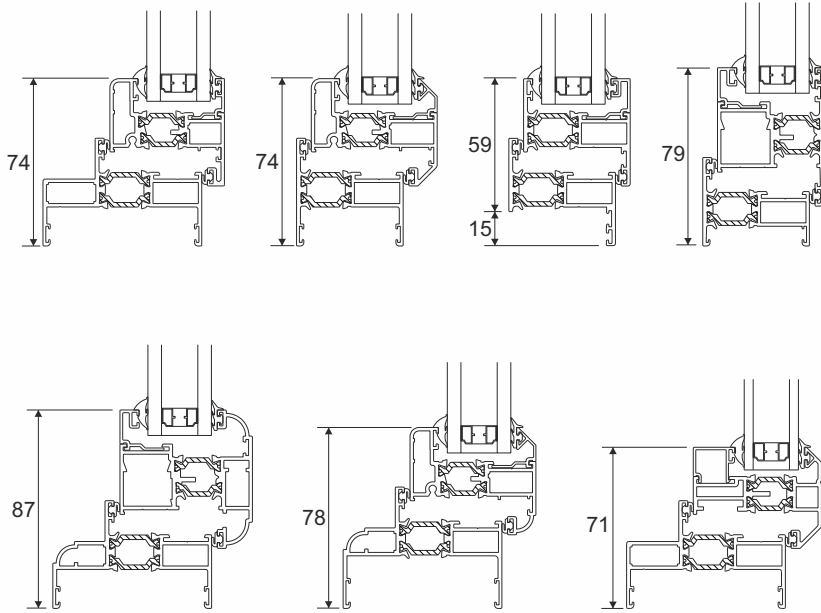

Monkey Tail

White
Black

Technical

Opening Windows

Fixed Windows

Transom or Mullion Sections

Fixed / Fixed

Opener / Fixed