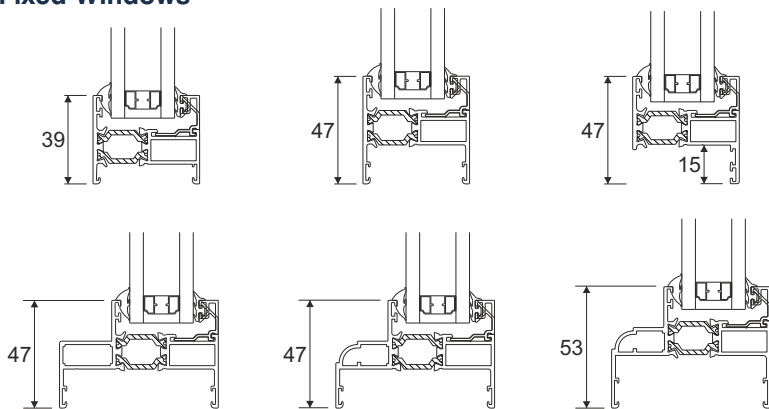

Monkey Tail

White
Black

Technical

Opening Windows

Fixed Windows

Transom or Mullion Sections

Fixed / Fixed

Opener / Fixed