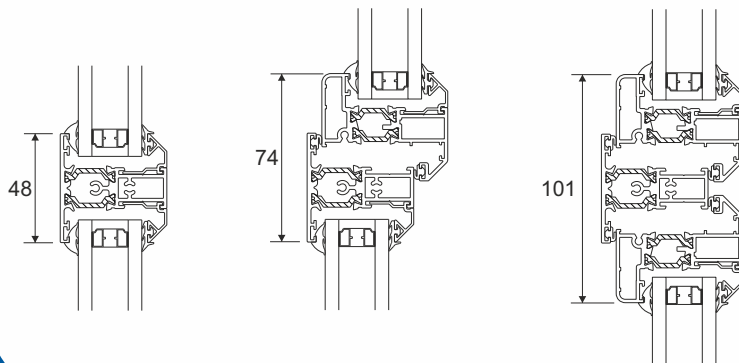

Transom or Mullion Sections

Fixed / Fixed

Opener / Fixed

Opener / Opener

Please note this is only a sample of the technical information for this product. For the full manual please consult our website.