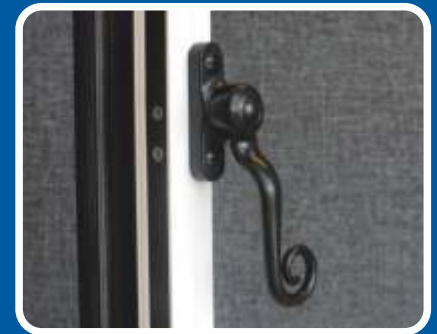

# Unique Stylish *Handles*

For Durations Window Ranges

Unique to Duration Windows the patented Chelton® Handle Range consists of a modern slim-line handle, an art deco style handle, designed to look like traditional steel window handles and a period monkey tail handle. These handles are fitted directly into the glazing bead, for clean lines and for added security. With a choice of three different designs available in a range of colours the Chelton® handle range has something to suit every home.

### **Monkey Tail**

White

Black

Slim-line Modern

Art Deco

Monkey Tail

Concealed Fixings

Slim and Discreet