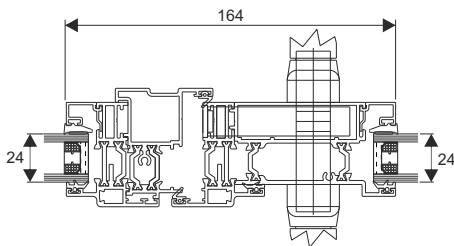

Recommended Sizes

Single Door (mm)	
Min. Width	600
Max. Width	1000
Min. Height	1000
Max. Height	2100

Double Door (mm)	
Min. Width	1200
Max. Width	2000
Min. Height	1000
Max. Height	2100

Visit Our Website: www.duration.co.uk

Technical Drawings

Jamb (Hinge Side)

Door Cross Section

Double Door Meeting Stile

Locking Jamb

Slim-line Aluminium Profiles

Authentic Style, Replicates Steel

Standard Door Styles