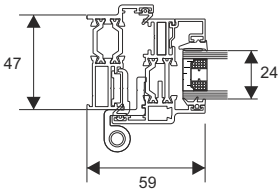

Recommended Sizes

Single Door (mm)	
Min. Width	600
Max. Width	1000
Min. Height	1000
Max. Height	2100

Double Door (mm)	
Min. Width	1200
Max. Width	2000
Min. Height	1000
Max. Height	2100

Visit Our Website: www.duration.co.uk

Technical Drawings

Jamb (Hinge Side)

Door Cross Section

Double Door Meeting Stile

Locking Jamb

Slim-line Aluminium Profiles

Authentic Style, Replicates Steel

Standard Door Styles