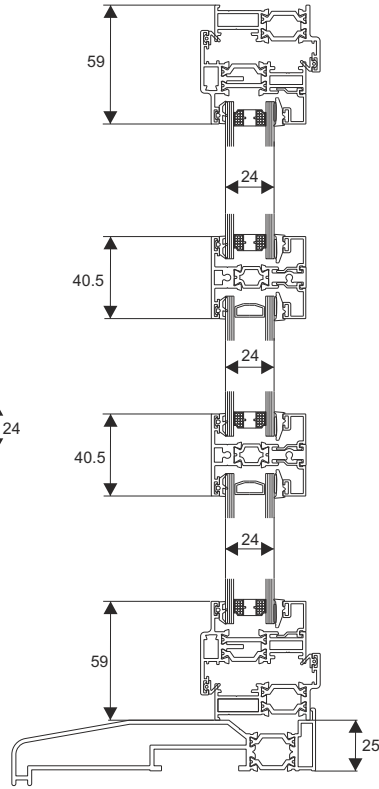

Recommended Sizes

Single Door (mm)	
Min. Width	600
Max. Width	1000
Min. Height	1000
Max. Height	2100

Double Door (mm)	
Min. Width	1200
Max. Width	2000
Min. Height	1000
Max. Height	2100

Visit Our Website: www.duration.co.uk

Technical Drawings

Jamb (Hinge Side)

Door Cross Section

Double Door Meeting Stile

Locking Jamb

Slim-line Aluminium Profiles

Authentic Style, Replicates Steel

Standard Door Styles