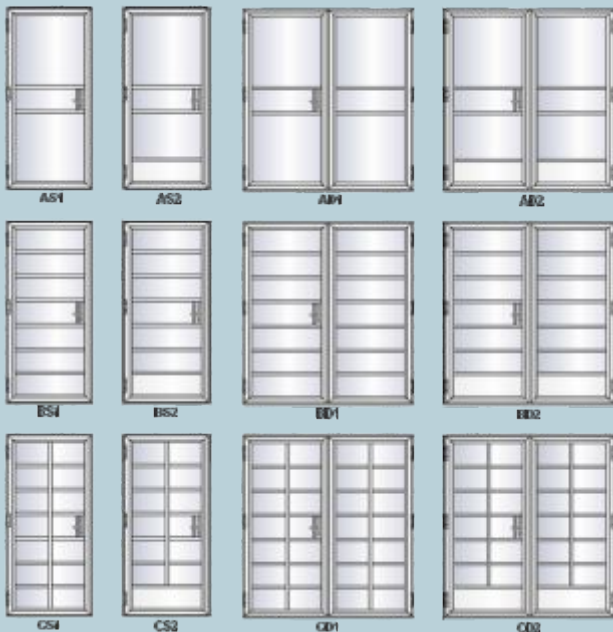

Recommended Sizes

Single Door (mm)	
Min. Width	600
Max. Width	1000
Min. Height	1000
Max. Height	2100

Double Door (mm)	
Min. Width	1200
Max. Width	2000
Min. Height	1000
Max. Height	2100

Visit Our Website: www.duration.co.uk

Technical Drawings

Jamb (Hinge Side)

Door Cross Section

Double Door Meeting Stile

Locking Jamb

Slim-line Aluminium Profiles

Authentic Style, Replicates Steel

Standard Door Styles

These are some examples of a few of the basic styles achievable with this door system. The styles shown are for single and double doors, with and without kick plates at the bottom of the doors.

Available With a Kick Plate