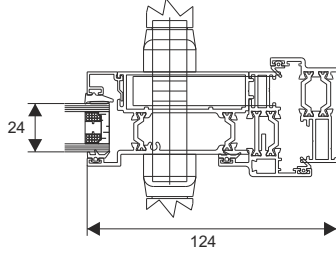

Recommended Sizes

Single Door (mm)	
Min. Width	600
Max. Width	1000
Min. Height	1000
Max. Height	2100

Double Door (mm)	
Min. Width	1200
Max. Width	2000
Min. Height	1000
Max. Height	2100

Visit Our Website: www.duration.co.uk

Technical Drawings

Jamb (Hinge Side)

Door Cross Section

Double Door Meeting Stile

Locking Jamb

Slim-line Aluminium Profiles

Authentic Style, Replicates Steel

Standard Door Styles