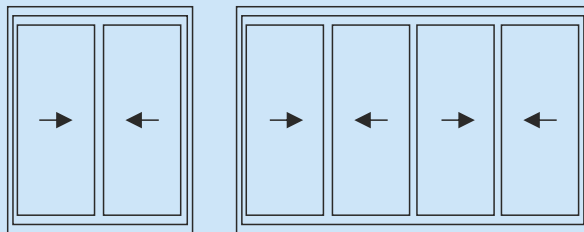

Key Features

- Designed for use internally as a partition between two rooms.
- 23mm low threshold for minimal step over (with an 11mm clearance).
- Over 200 single colours available.
- All panels designed to slide for maximum flexibility.
- Three track design to create large clear openings.
- 'Polyamide' thermally broken profiles for efficiency.
- Wrap around glazing system providing added security.
- Single point hook lock - key operated one side with finger pull on the other.
- Slides on stainless steel tracks & tandem wheels for smooth operation.
- Suitable for both commercial and domestic applications.
- Outerframe usually supplied in kit form for easy handling.

Options

- Available in 2, 3, 4 or 6 panel configurations.
- Can be single or double glazed.
- Colour matched aluminium quad trim available.

Configurations

All Designs
Are On A
99mm Three
Track System