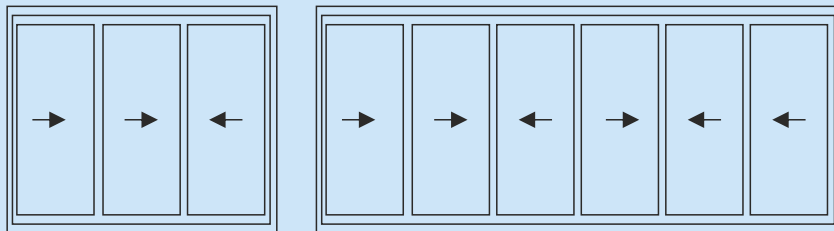

Key Features

- Designed for use internally as a partition between two rooms.
- 23mm low threshold for minimal step over (with an 11mm clearance).
- Over 200 single colours available.
- All panels designed to slide for maximum flexibility.
- Three track design to create large clear openings.
- 'Polyamide' thermally broken profiles for efficiency.
- Wrap around glazing system providing added security.
- Single point hook lock - key operated one side with finger pull on the other.
- Slides on stainless steel tracks & tandem wheels for smooth operation.
- Suitable for both commercial and domestic applications.
- Outerframe usually supplied in kit form for easy handling.

Options

- Available in 2, 3, 4 or 6 panel configurations.
- Can be single or double glazed.
- Colour matched aluminium quad trim available.

Configurations

All Designs
Are On A
99mm Three
Track System