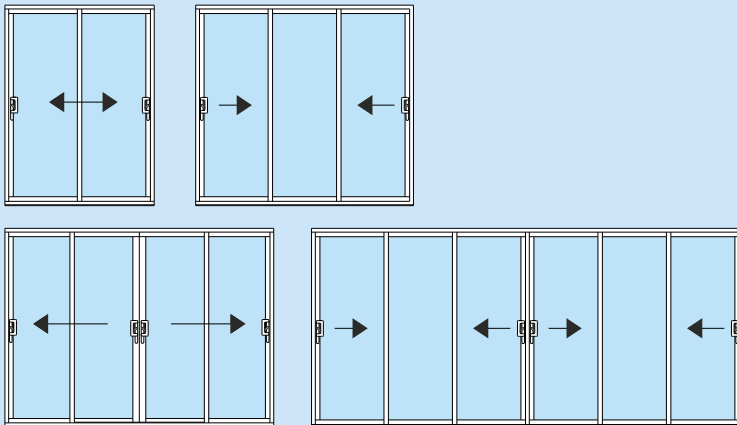

Room Divider

Aluminium Patio Door For Internal Use

DURATION
WINDOWS

Slimline Internal **Room Divider** *Patio Door*

The Room Divider has the same qualities as our sliding patio door but is specially designed to be used internally. With its slim profiles and 23mm low threshold it provides you with a very functional sliding room divider that is suitable for both commercial and domestic applications. The low threshold can be sunk into the floor to achieve a minimal step over of around 14mm.

Our room divider is an aluminium framed, sliding glass partition that is ideal for use between any two rooms. Even though these doors are for internal use only the sashes use the latest Polyamide thermal barrier and can take double glazed units if required. This room divider uses a three track system that allows for maximum openings.

Key Features

- Designed for use internally as a partition between two rooms.
- 23mm low threshold for minimal step over (with an 11mm clearance).
- Over 200 single colours available.
- All panels designed to slide for maximum flexibility.
- Three track design to create large clear openings.
- 'Polyamide' thermally broken profiles for efficiency.
- Wrap around glazing system providing added security.
- Single point hook lock - key operated one side with finger pull on the other.
- Slides on stainless steel tracks & tandem wheels for smooth operation.
- Suitable for both commercial and domestic applications.
- Outerframe usually supplied in kit form for easy handling.

Options

- Available in 2, 3, 4 or 6 panel configurations.
- Can be single or double glazed.
- Colour matched aluminium quad trim available.

Configurations

Hardware

Available In 200+ Colours

Slim Design

Low Threshold