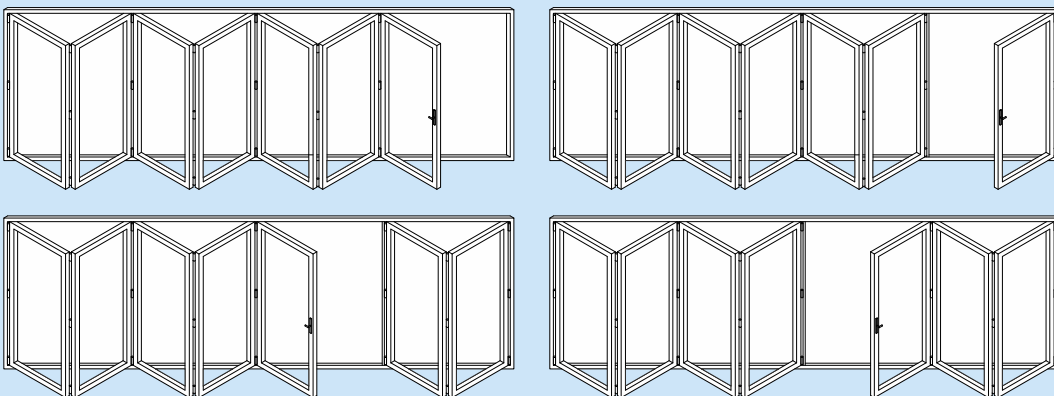

# Door Styles

1 & 2 Panels

3 Panels

4 Panels

5 Panels

6 Panels

7 Panels

Panel Widths		Door Heights	
Minimum Width	700	Minimum Height	1600
Maximum Width	1200	Maximum Height	2500

- All bi-folding door styles can be mirrored from shown.
- All styles have a choice to either open out or open in.
- The sizes detailed above are for guidance only.
- If the sizes you require are less than the minimum or exceed our maximum recommended sizes please contact us.