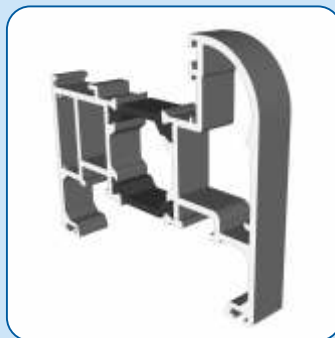

Key Features

- Patented concealed hinges for a clean look.
- Security tested to PAS 24.
- Weather tested low threshold.
- Flush stylish handles to compliment the modern feel of the door.
- Utilises the natural strength of aluminium to create slim, thermally broken profiles.
- Uses low maintenance, hard wearing powder coated aluminium.
- Over 200 single or dual colours.
- Also offered in Single or French door styles to match.
- Exceptional array of security features as standard.
- Doors are bottom hung and run on double stainless steel tracks.
- All door styles have the option to open in or out.
- Internally beaded for added security.

Options

- 2 to 7 panel folding configurations.
- Low or standard rebated thresholds.
- Square or chamfered bead to the interior.
- Square or rounded profile to the exterior.
- White, light grey or black gaskets.
- Range of quality hardware in a variety of colours.
- Dust free integrated blinds.
- Colour matched aluminium quad trims.