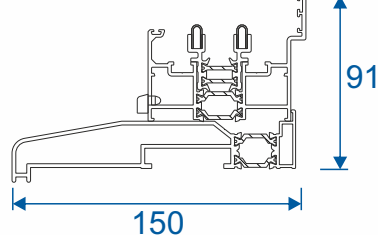

Standard Rebated With 150mm Cill