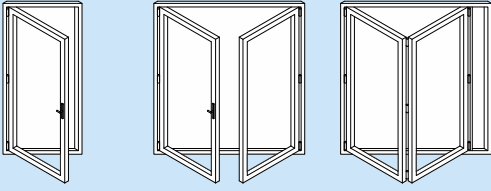

Door Styles

1 & 2 Panels