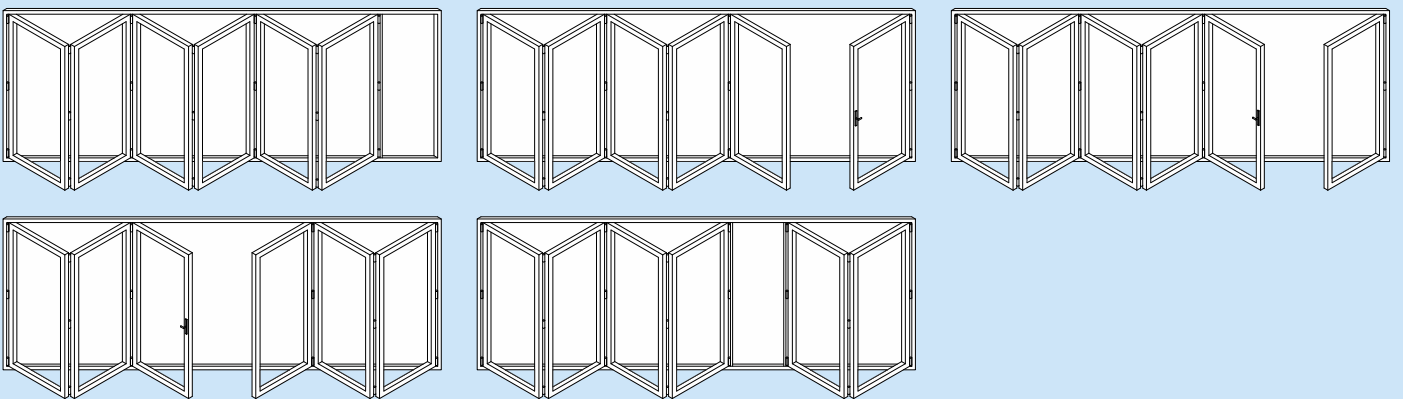

# Door Styles

1 & 2 Panels

3 Panels

4 Panels

5 Panels

6 Panels

7 Panels

Panel Widths		Door Heights	
Minimum Width	700	Minimum Height	1600
Maximum Width	1200	Maximum Height	2500

- All bi-folding door styles can be mirrored from shown.
- All styles have a choice to either open out or open in.
- The sizes detailed above are for guidance only.
- If the sizes you require are less than the minimum or exceed our maximum recommended sizes please contact us.