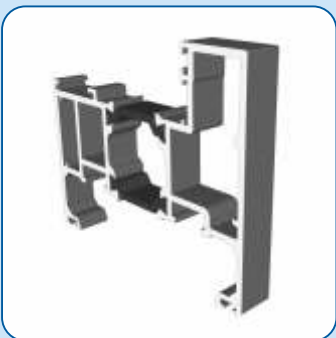

Key Features

- Patented concealed hinges for a clean look.
- Security tested to PAS 24.
- Weather tested low threshold.
- Flush stylish handles to compliment the modern feel of the door.
- Utilises the natural strength of aluminium to create slim, thermally broken profiles.
- Uses low maintenance, hard wearing powder coated aluminium.
- Over 200 single or dual colours.
- Also offered in Single or French door styles to match.
- Exceptional array of security features as standard.
- Doors are bottom hung and run on double stainless steel tracks.
- All door styles have the option to open in or out.
- Internally beaded for added security.

Options

- 2 to 7 panel folding configurations.
- Low or standard rebated thresholds.
- Square or chamfered bead to the interior.
- Square or rounded profile to the exterior.
- White, light grey or black gaskets.
- Range of quality hardware in a variety of colours.
- Dust free integrated blinds.
- Colour matched aluminium quad trims.