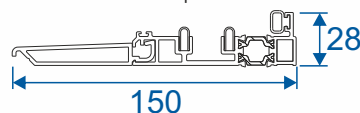

# Threshold Options

- 66mm Standard rebated threshold.
- 28mm Low rebated threshold with optional clip in cill.
- Optional projection cills are available (add 25mm to the threshold height).
- Cills come in 4 projections 85mm, 150mm, 190mm or 225mm.
- Standard rebated provides a fully weather rated threshold.
- Low rebated provides a slim yet weather rated threshold.

Standard Rebated

Standard Rebated With 150mm Cill

Low Rebated

Low Rebated With Clip In Cill

Anti-Bump Cylinder

Heavy Duty Hook Locks

Thermally Efficient

Standard Rebated Threshold