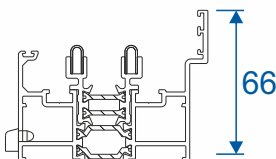

Security

Our Emperor bi-folding doors are tested to PAS24 for security and are equipped with a comprehensive set of security features.

- All handles are key lockable as standard.
- Lever handles use a 6 point locking system. This includes 2 heavy duty hook locks, 1 dead bolt, 1 latch and 2 roller cams.
- Intermediate panels use heavy duty shoot bolts top and bottom.
- Bogie wheels and top rail guides are used as an anti-jemmy feature to prevent panels being lifted off the tracks.
- Doors with outside access use high security cylinders that are pick resistant, anti-drill and anti-bump.
- Upgrade to laminated glass for added security.
- The doors are internally glazed to offer greater security.

Performance

Our doors are designed to provide the best performance possible. With the longevity of aluminium and minimal maintenance needed these doors are designed to last the test of time.

Air Permeability

Water Tightness

Wind Resistance

Security

Weather test results were performed on our low rebated threshold.

Threshold Options

- 66mm Standard rebated threshold.
- 28mm Low rebated threshold with optional clip in cill.
- Optional projection cills are available (add 25mm to the threshold height).
- Cills come in 4 projections 85mm, 150mm, 190mm or 225mm.
- Standard rebated provides a fully weather rated threshold.
- Low rebated provides a slim yet weather rated threshold.

Standard Rebated