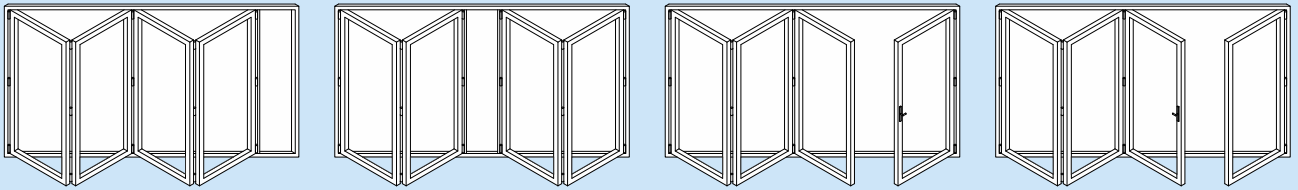

## Options

- 2 to 7 panel folding configurations.
- Low or standard rebated thresholds.
- Square or chamfered bead to the interior.
- Square or rounded profile to the exterior.
- White, light grey or black gaskets.
- Range of quality hardware in a variety of colours.
- Dust free integrated blinds.
- Colour matched aluminium quad trims.

# Door Styles

1 & 2 Panels

3 Panels

4 Panels

5 Panels

6 Panels

7 Panels

Panel Widths		Door Heights	
Minimum Width	700	Minimum Height	1600
Maximum Width	1200	Maximum Height	2500

- All bi-folding door styles can be mirrored from shown.
- All styles have a choice to either open out or open in.
- The sizes detailed above are for guidance only.
- If the sizes you require are less than the minimum or exceed our maximum recommended sizes please contact us.