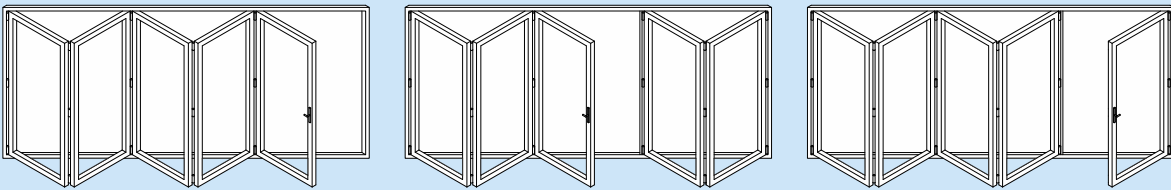

## Options

- 2 to 7 panel folding configurations.
- Low or standard rebated thresholds.
- Square or chamfered bead to the interior.
- Square or rounded profile to the exterior.
- White, light grey or black gaskets.
- Range of quality hardware in a variety of colours.
- Dust free integrated blinds.
- Colour matched aluminium quad trims.

# Door Styles

1 & 2 Panels

3 Panels

4 Panels

5 Panels

6 Panels

7 Panels

Panel Widths		Door Heights	
Minimum Width	700	Minimum Height	1600
Maximum Width	1200	Maximum Height	2500

- All bi-folding door styles can be mirrored from shown.
- All styles have a choice to either open out or open in.
- The sizes detailed above are for guidance only.
- If the sizes you require are less than the minimum or exceed our maximum recommended sizes please contact us.