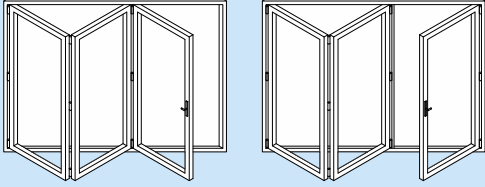

## Options

- 2 to 7 panel folding configurations.
- Low or standard rebated thresholds.
- Square or chamfered bead to the interior.
- Square or rounded profile to the exterior.
- White, light grey or black gaskets.
- Range of quality hardware in a variety of colours.
- Dust free integrated blinds.
- Colour matched aluminium quad trims.

# Door Styles

1 & 2 Panels

3 Panels

4 Panels

5 Panels

6 Panels

7 Panels

Panel Widths		Door Heights	
Minimum Width	700	Minimum Height	1600
Maximum Width	1200	Maximum Height	2500

- All bi-folding door styles can be mirrored from shown.
- All styles have a choice to either open out or open in.
- The sizes detailed above are for guidance only.
- If the sizes you require are less than the minimum or exceed our maximum recommended sizes please contact us.