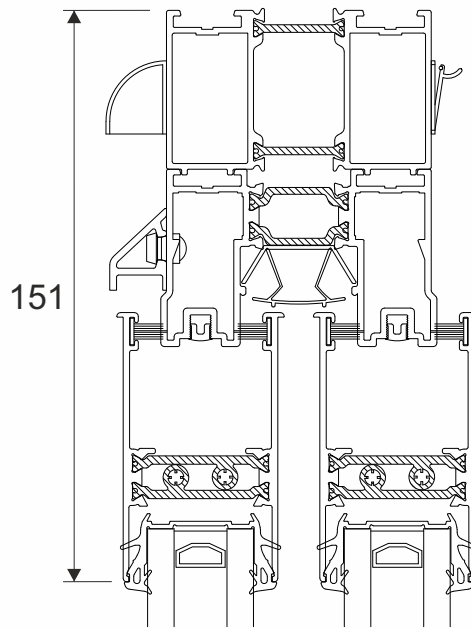

Technical

Jamb

Head With Extension - For Trickle Vents

Head

Threshold

Threshold With 150mm Cill

Technical

Three Track Jamb