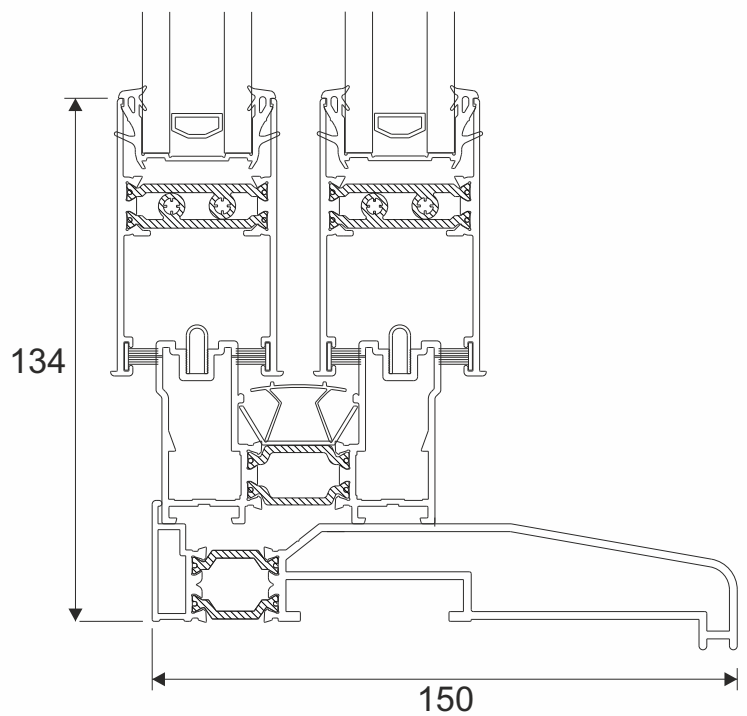

Technical

Jamb

Head With Extension - For Trickle Vents

Head

Threshold

Threshold With 150mm Cill

Technical

Three Track Jamb