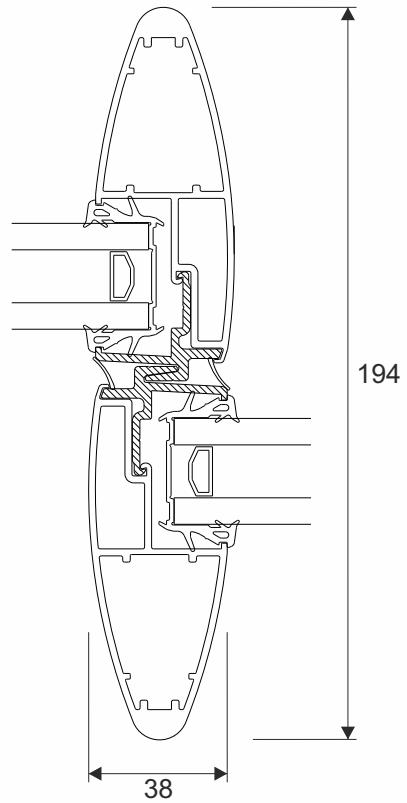

Technical

Jamb

Head With Extension - For Trickle Vents

Head

Threshold

Threshold With 150mm Cill

Technical

Three Track Jamb

Interlocks - Two and Three Track Doors

Standard Interlock

Three Track Head

Heavy Duty Interlock

Three Track Threshold

Main Office & Factory

Units 4-5,
Charfleets Road,
Canvey Island,
Essex. SS8 0PQ

t: 01268 681612 (20 lines)
e: sales@duration.co.uk
w: www.duration.co.uk