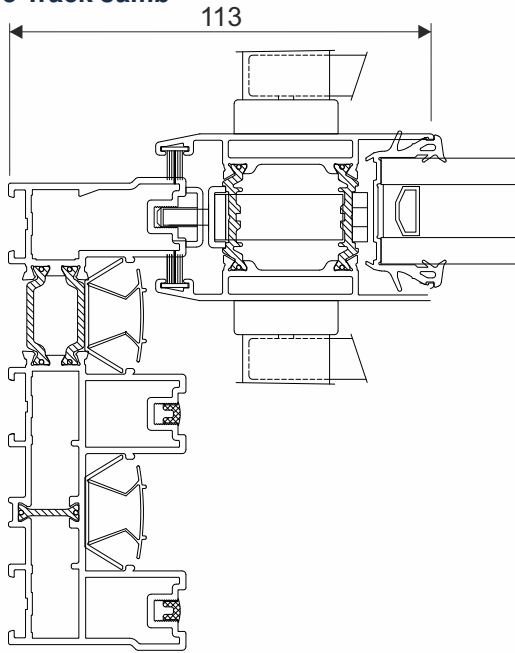

Technical

Jamb

Head With Extension - For Trickle Vents

Head

Threshold

Threshold With 150mm Cill

Technical

Three Track Jamb

Interlocks - Two and Three Track Doors

Standard Interlock

Three Track Head

Heavy Duty Interlock

Three Track Threshold

Main Office & Factory

Units 4-5,
Charfleets Road,
Canvey Island,
Essex. SS8 0PQ

t: 01268 681612 (20 lines)
e: sales@duration.co.uk
w: www.duration.co.uk