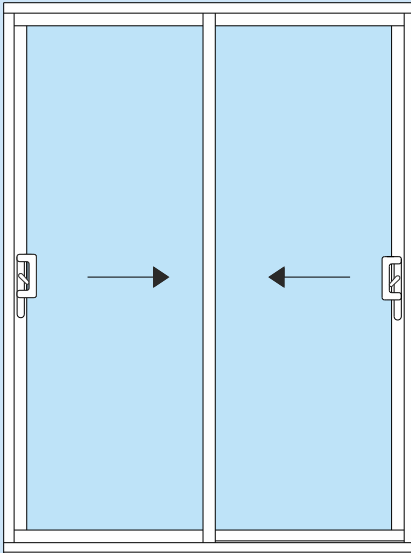

E. & O.E.

Key Features

- All panels can slide offering greater flexibility.
- Over 200 single or dual colours available.*
- Also available in a range of textured colours.
- 'Polyamide' thermally broken profiles for superior efficiency.
- Slim-line interlock of just 38mm and unique 'egg' design.
- Wrap around glazing system provides added security.
- Multipoint locking system consisting of four hook locks.
- Stainless steel one piece keep.
- Runs on stainless steel tracks.
- Can be installed into a timber subframe or direct to brick.
- Exceeds current building regulations.

*Dual colour only available on two track designs.

Configurations

2 Panel - 2 Tracks

4 Panel - 2 Tracks

3 Panel - 3 Tracks

All the above configurations can be made so all panels move or can have some panels fixed if require. Please ask.