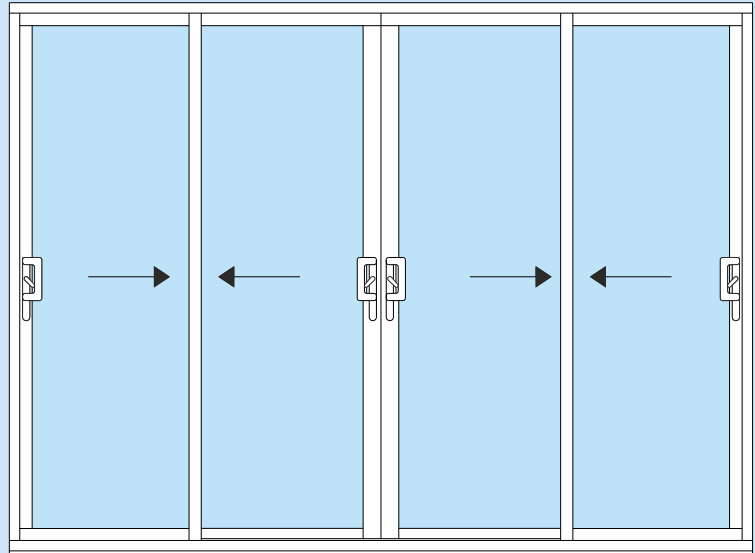

E. & O.E.

Key Features

- All panels can slide offering greater flexibility.
- Over 200 single or dual colours available.*
- Also available in a range of textured colours.
- 'Polyamide' thermally broken profiles for superior efficiency.
- Slim-line interlock of just 38mm and unique 'egg' design.
- Wrap around glazing system provides added security.
- Multipoint locking system consisting of four hook locks.
- Stainless steel one piece keep.
- Runs on stainless steel tracks.
- Can be installed into a timber subframe or direct to brick.
- Exceeds current building regulations.

*Dual colour only available on two track designs.

Configurations

2 Panel - 2 Tracks

4 Panel - 2 Tracks

3 Panel - 3 Tracks

All the above configurations can be made so all panels move or can have some panels fixed if require. Please ask.