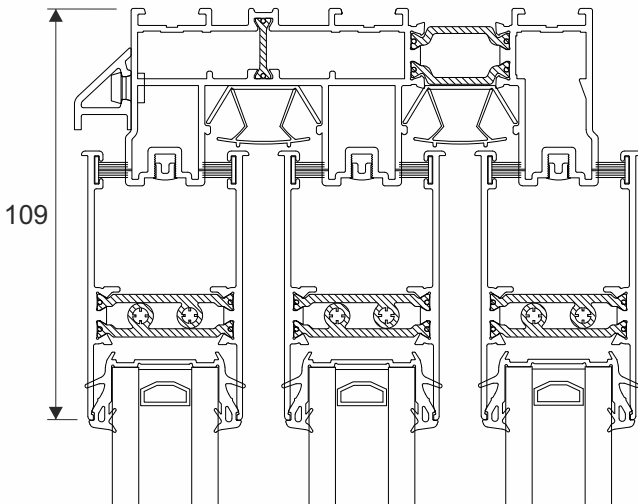

Technical

Jamb

Head With Extension - For Trickle Vents

Head

Threshold

Threshold With 150mm Cill

Technical

Three Track Jamb

Interlocks - Two and Three Track Doors

Standard Interlock

Three Track Head

Heavy Duty Interlock

Three Track Threshold

Main Office & Factory

Units 4-5,
Charfleets Road,
Canvey Island,
Essex. SS8 0PQ

t: 01268 681612 (20 lines)
e: sales@duration.co.uk
w: www.duration.co.uk