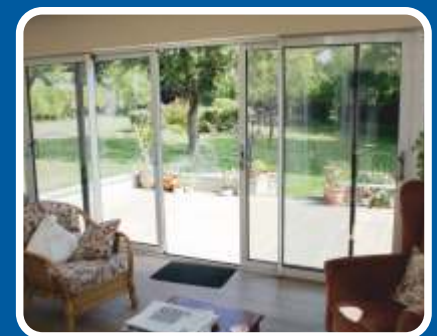

E. & O.E.

Key Features

- All panels can slide offering greater flexibility.
- Over 200 single or dual colours available.*
- Also available in a range of textured colours.
- 'Polyamide' thermally broken profiles for superior efficiency.
- Slim-line interlock of just 38mm and unique 'egg' design.
- Wrap around glazing system provides added security.
- Multipoint locking system consisting of four hook locks.
- Stainless steel one piece keep.
- Runs on stainless steel tracks.
- Can be installed into a timber subframe or direct to brick.
- Exceeds current building regulations.

*Dual colour only available on two track designs.

Configurations

2 Panel - 2 Tracks

4 Panel - 2 Tracks

3 Panel - 3 Tracks

All the above configurations can be made so all panels move or can have some panels fixed if require. Please ask.