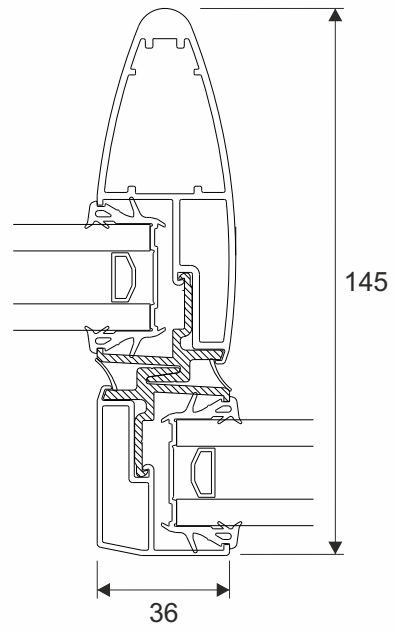

Technical

Jamb

Head With Extension - For Trickle Vents

Head

Threshold

Threshold With 150mm Cill

Technical

Three Track Jamb

Interlocks - Two and Three Track Doors

Standard Interlock

Three Track Head

Heavy Duty Interlock

Three Track Threshold

Main Office & Factory

Units 4-5,
Charfleets Road,
Canvey Island,
Essex. SS8 0PQ

t: 01268 681612 (20 lines)
e: sales@duration.co.uk
w: www.duration.co.uk