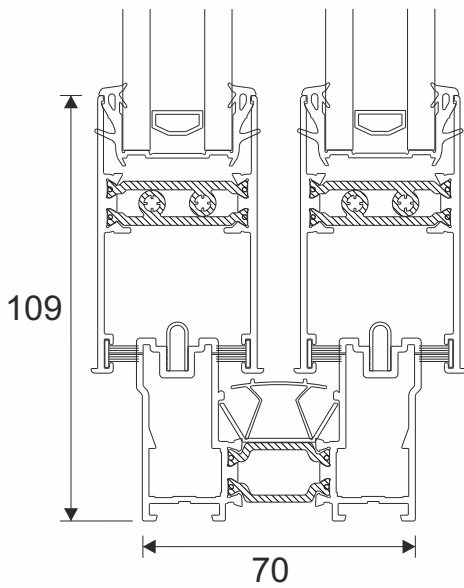

Technical

Jamb

Head With Extension - For Trickle Vents

Head

Threshold

Threshold With 150mm Cill

Technical

Three Track Jamb

Interlocks - Two and Three Track Doors

Standard Interlock

Three Track Head

Heavy Duty Interlock

Three Track Threshold

Main Office & Factory

Units 4-5,
Charfleets Road,
Canvey Island,
Essex. SS8 0PQ

t: 01268 681612 (20 lines)
e: sales@duration.co.uk
w: www.duration.co.uk