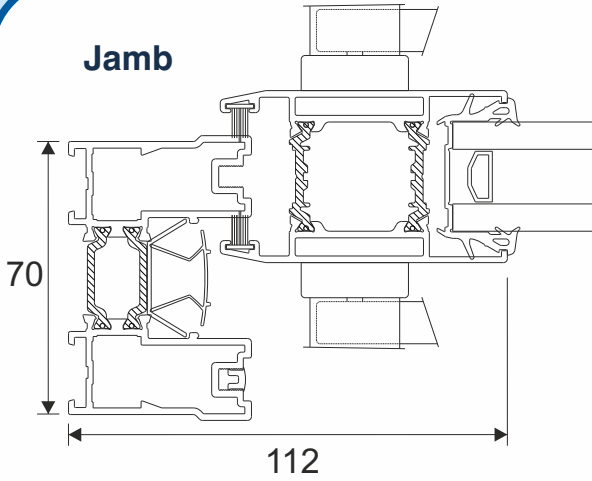

Technical

Jamb

Head With Extension - For Trickle Vents

Head

Threshold

Threshold With 150mm Cill

Technical

Three Track Jamb