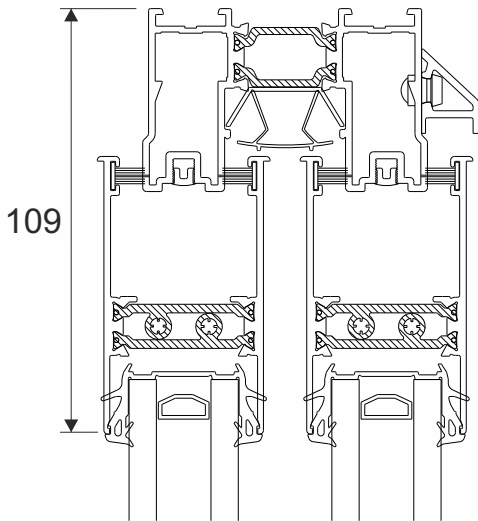

Technical

Jamb

Head With Extension - For Trickle Vents

Head

Threshold

Threshold With 150mm Cill

Technical

Three Track Jamb

Interlocks - Two and Three Track Doors

Standard Interlock

Three Track Head

Heavy Duty Interlock

Three Track Threshold

Main Office & Factory

Units 4-5,
Charfleets Road,
Canvey Island,
Essex. SS8 0PQ

t: 01268 681612 (20 lines)
e: sales@duration.co.uk
w: www.duration.co.uk