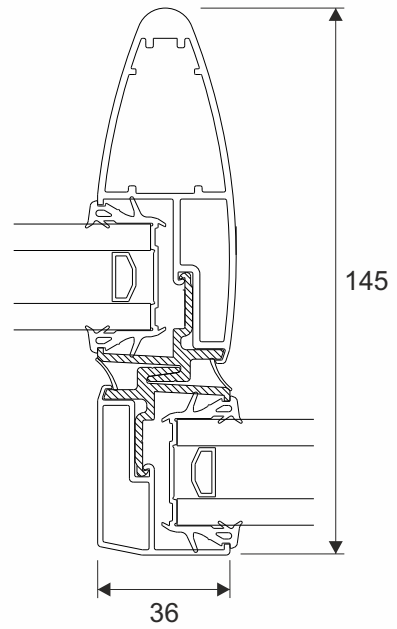

Technical

Jamb

Head With Extension - For Trickle Vents

Head

Threshold

Threshold With 150mm Cill

Technical

Three Track Jamb

Interlocks - Two and Three Track Doors

Standard Interlock

Three Track Head

Heavy Duty Interlock

Three Track Threshold

Main Office & Factory

Units 4-5,
Charfleets Road,
Canvey Island,
Essex. SS8 0PQ

t: 01268 681612 (15 lines)
f: 01268 510058
e: sales@duration.co.uk
w: www.duration.co.uk