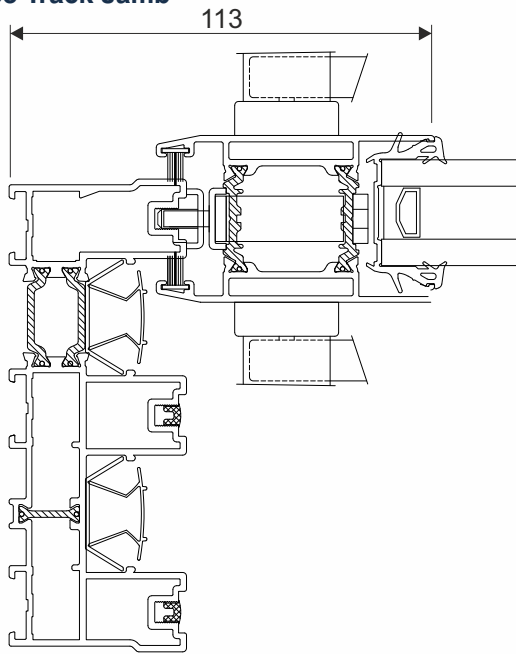

Technical

Jamb

Head With Extension - For Trickle Vents

Head

Threshold

Threshold With 150mm Cill

Technical

Three Track Jamb

Interlocks - Two and Three Track Doors

Standard Interlock

Three Track Head

Heavy Duty Interlock

Three Track Threshold

Main Office & Factory

Units 4-5,
Charfleets Road,
Canvey Island,
Essex. SS8 0PQ

t: 01268 681612 (15 lines)
f: 01268 510058
e: sales@duration.co.uk
w: www.duration.co.uk