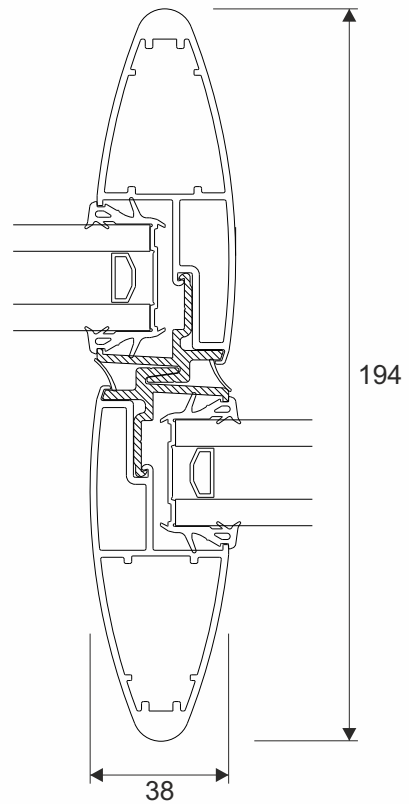

Technical

Jamb

Head With Extension - For Trickle Vents

Head

Threshold

Threshold With 150mm Cill

Technical

Three Track Jamb

Interlocks - Two and Three Track Doors

Standard Interlock

Three Track Head

Heavy Duty Interlock

Three Track Threshold

Main Office & Factory

Units 4-5,
Charfleets Road,
Canvey Island,
Essex. SS8 0PQ

t: 01268 681612 (15 lines)
f: 01268 510058
e: sales@duration.co.uk
w: www.duration.co.uk