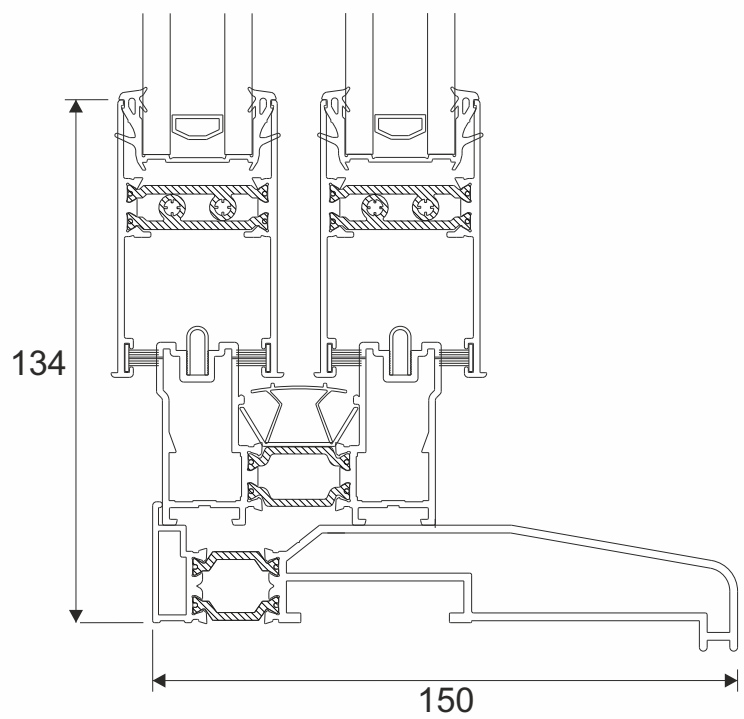

Technical

Jamb

Head With Extension - For Trickle Vents

Head

Threshold

Threshold With 150mm Cill

Technical

Three Track Jamb

Interlocks - Two and Three Track Doors

Standard Interlock

Three Track Head

Heavy Duty Interlock

Three Track Threshold

Main Office & Factory

Units 4-5,
Charfleets Road,
Canvey Island,
Essex. SS8 0PQ

t: 01268 681612 (15 lines)
f: 01268 510058
e: sales@duration.co.uk
w: www.duration.co.uk