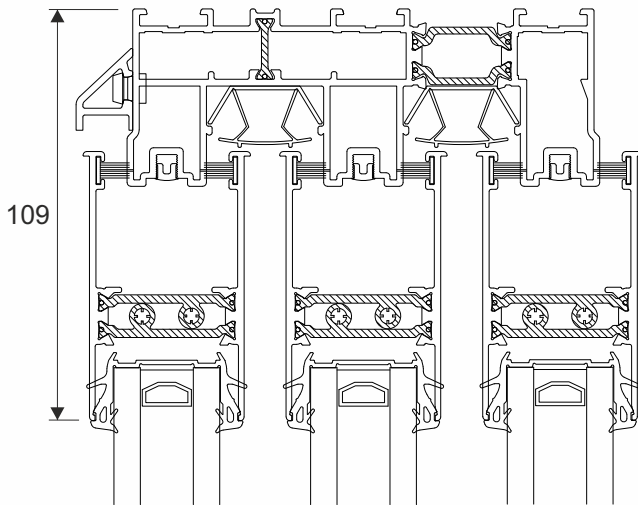

Technical

Jamb

Head With Extension - For Trickle Vents

Head

Threshold

Threshold With 150mm Cill

Technical

Three Track Jamb

Interlocks - Two and Three Track Doors

Standard Interlock

Three Track Head

Heavy Duty Interlock

Three Track Threshold

Main Office & Factory

Units 4-5,
Charfleets Road,
Canvey Island,
Essex. SS8 0PQ

t: 01268 681612 (15 lines)
f: 01268 510058
e: sales@duration.co.uk
w: www.duration.co.uk