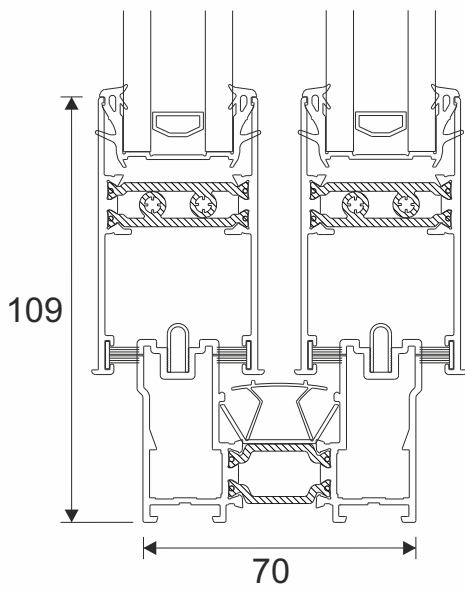

Technical

Jamb

Head With Extension - For Trickle Vents

Head

Threshold

Threshold With 150mm Cill

Technical

Three Track Jamb

Interlocks - Two and Three Track Doors

Standard Interlock

Three Track Head

Heavy Duty Interlock

Three Track Threshold

Main Office & Factory

Units 4-5,
Charfleets Road,
Canvey Island,
Essex. SS8 0PQ

t: 01268 681612 (15 lines)
f: 01268 510058
e: sales@duration.co.uk
w: www.duration.co.uk