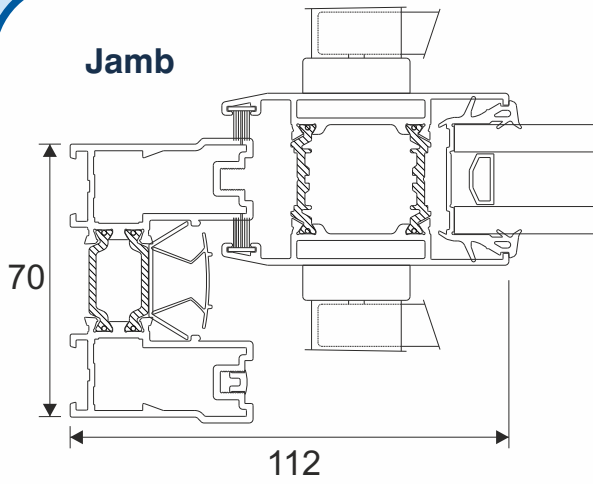

Technical

Jamb

Head With Extension - For Trickle Vents

Head

Threshold

Threshold With 150mm Cill

Technical

Three Track Jamb