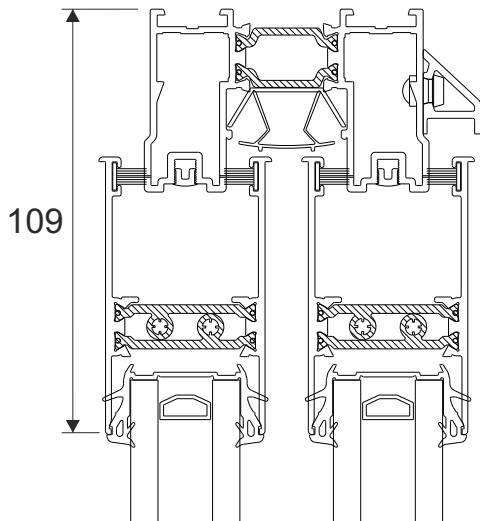

Technical

Jamb

Head With Extension - For Trickle Vents

Head

Threshold

Threshold With 150mm Cill

Technical

Three Track Jamb

Interlocks - Two and Three Track Doors

Standard Interlock

Three Track Head

Heavy Duty Interlock

Three Track Threshold

Main Office & Factory

Units 4-5,
Charfleets Road,
Canvey Island,
Essex. SS8 0PQ

t: 01268 681612 (15 lines)
f: 01268 510058
e: sales@duration.co.uk
w: www.duration.co.uk