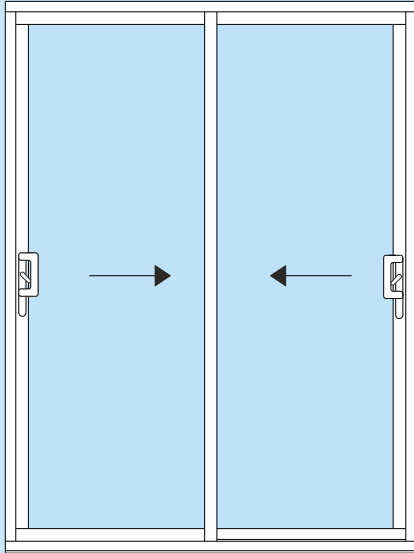

E. & O.E.

Key Features

- All panels can slide offering greater flexibility.
- Over 200 single or dual colours available.*
- Also available in a range of textured colours.
- 'Polyamide' thermally broken profiles for superior efficiency.
- Slim-line interlock of just 38mm and unique 'egg' design.
- Wrap around glazing system provides added security.
- Multipoint locking system consisting of four hook locks.
- Stainless steel one piece keep.
- Runs on stainless steel tracks.
- Can be installed into a timber subframe or direct to brick.
- Exceeds current building regulations.

*Dual colour only available on two track designs.

Configurations

2 Panel - 2 Tracks

4 Panel - 2 Tracks

3 Panel - 3 Tracks

All the above configurations can be made so all panels move or can have some panels fixed if require. Please ask.