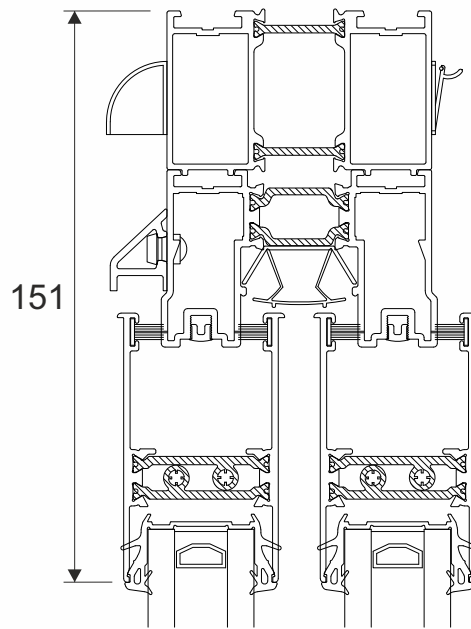

Technical

Jamb

Head With Extension - For Trickle Vents

Head

Threshold

Threshold With 150mm Cill

Technical

Three Track Jamb

Interlocks - Two and Three Track Doors

Standard Interlock

Three Track Head

Heavy Duty Interlock

Three Track Threshold

Main Office & Factory

Units 4-5,
Charfleets Road,
Canvey Island,
Essex. SS8 0PQ

t: 01268 681612 (15 lines)
f: 01268 510058
e: sales@duration.co.uk
w: www.duration.co.uk