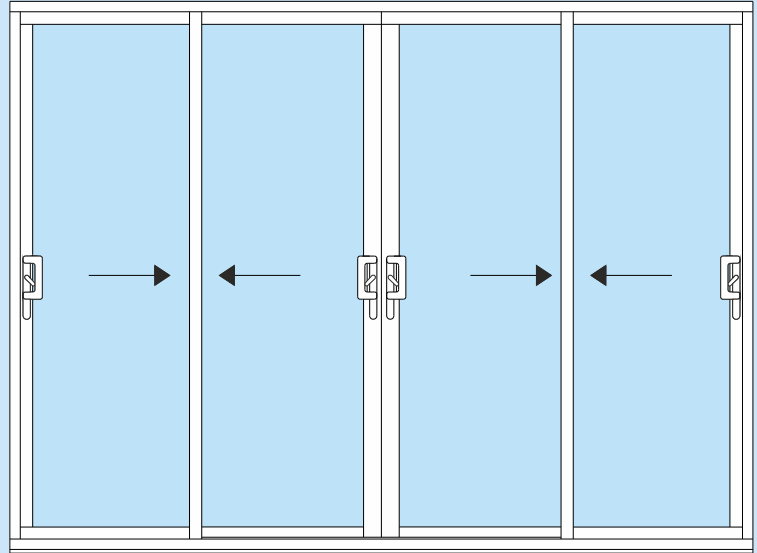

E. & O.E.

Key Features

- All panels can slide offering greater flexibility.
- Over 200 single or dual colours available.*
- Also available in a range of textured colours.
- 'Polyamide' thermally broken profiles for superior efficiency.
- Slim-line interlock of just 38mm and unique 'egg' design.
- Wrap around glazing system provides added security.
- Multipoint locking system consisting of four hook locks.
- Stainless steel one piece keep.
- Runs on stainless steel tracks.
- Can be installed into a timber subframe or direct to brick.
- Exceeds current building regulations.

*Dual colour only available on two track designs.

Configurations

2 Panel - 2 Tracks

4 Panel - 2 Tracks

3 Panel - 3 Tracks

All the above configurations can be made so all panels move or can have some panels fixed if require. Please ask.