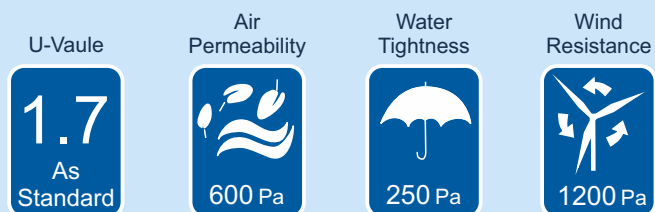

Performance

*Dual colour only available on two track designs.