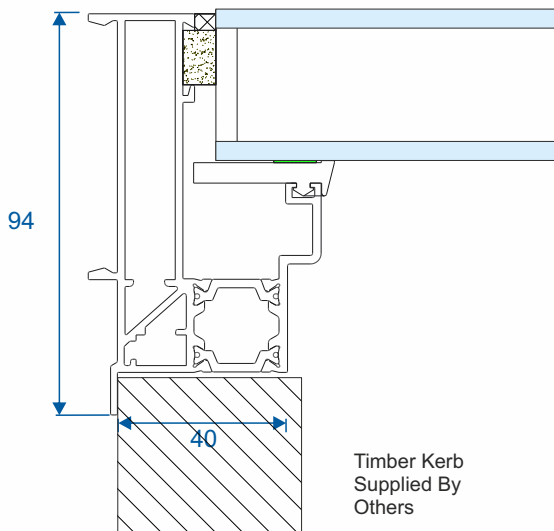

*Pitches above 8 degrees.

Technical

Frame With Transom Detail

Single Fixed Frame

*Size and design subject to change due to technical advancements.

Flat Roof Lites With Openers

Slim & Unobtrusive

Bring Added Light To A Space