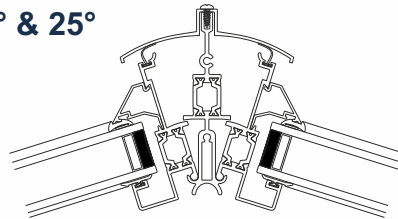

Technical

Ring Beam & Rafter

Wall Plate Assembly

Light Duty Rafter

Ridge Assembly 25°

Hip Assembly 15°, 20° & 25°

Please note this is only a sample of the technical information for this product. For the full manual please contact our office.