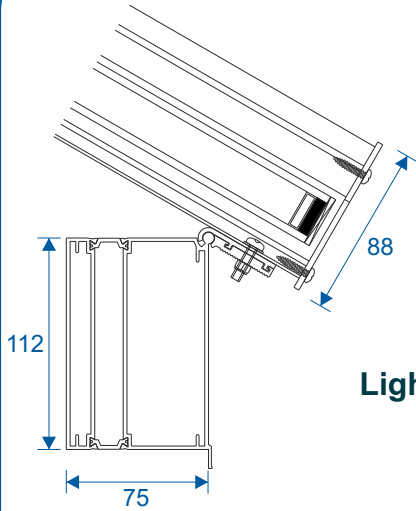

Technical

Ring Beam & Rafter

Wall Plate Assembly

Light Duty Rafter

Ridge Assembly 25°

Hip Assembly 15°, 20° & 25°

Please note this is only a sample of the technical information for this product. For the full manual please contact our office.