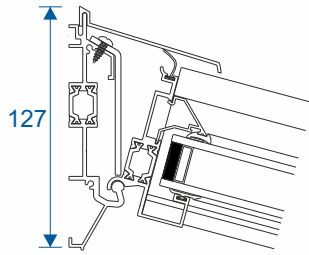

Mediterranean with 3 Facets

Gable Ended

Victorian with 3, 5 or 7 Facets

'L' Shaped

'P' Shaped

'T' Shaped

Double 'P' Shaped

Many more styles and designs available.

Technical

Ring Beam & Rafter

Wall Plate Assembly

Light Duty Rafter

Ridge Assembly 25°

Hip Assembly 15°, 20° & 25°

Please note this is only a sample of the technical information for this product. For the full manual please contact our office.