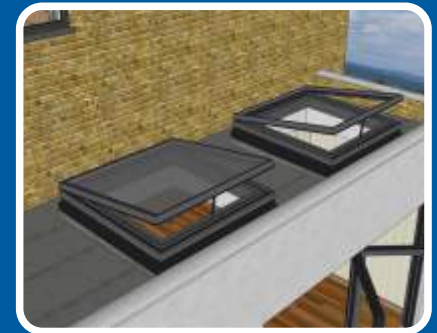

Also Great For Flat Roofs