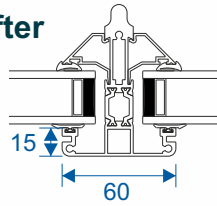

Technical

Ring Beam & Rafter

Wall Plate Assembly

Light Duty Rafter

Ridge Assembly 25°

Hip Assembly 15°, 20° & 25°

Please note this is only a sample of the technical information for this product. For the full manual please contact our office.