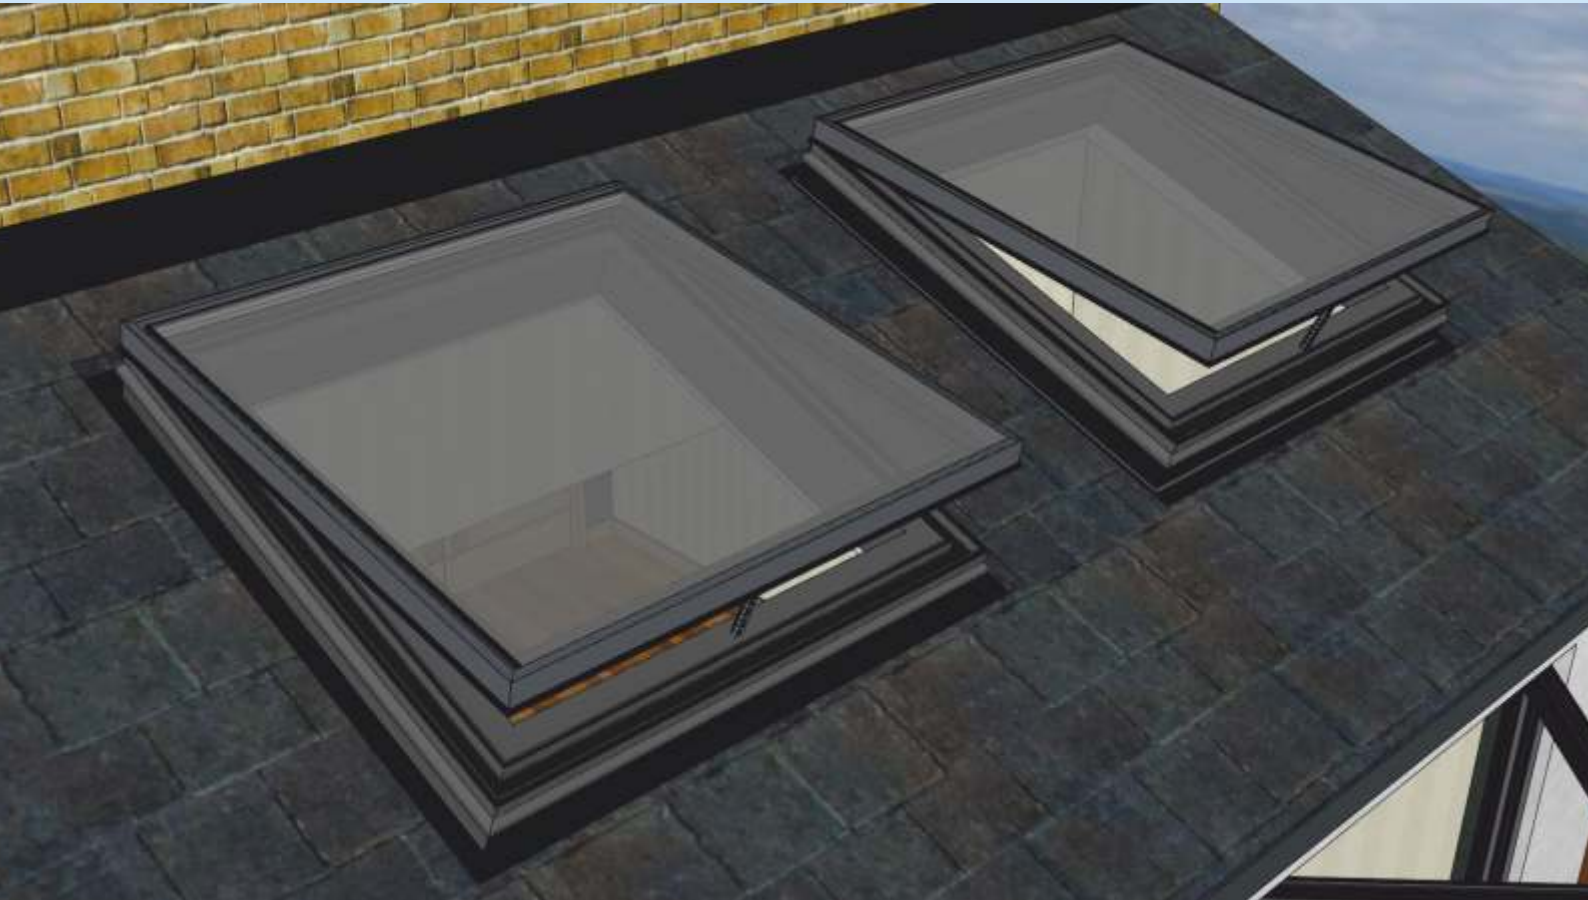

*Pitches above 8 degrees.

Technical

Frame With Transom Detail

Single Fixed Frame

*Size and design subject to change due to technical advancements.

Flat Roof Lites With Openers

Slim & Unobtrusive

Bring Added Light To A Space

Solar & Self Clean

Solar Control Only

The **New** Bespoke **Elegance** *Aluminium Roof*

Our brand new Elegance roofs have been specially designed to provide effortless style with function. These opening skylights are affordable yet do not compromise on quality or aesthetics. They can be opened using a traditional manual device or upgrade to electric. Electric vents can be further upgraded with a heat and rain sensors.

All of our Elegance roofs are bespoke and can be manufactured up to 1250mm square - perfect for flooding your new extension with light while providing maximum ventilation. They are designed to fit both pitched tiled roofs or flat roofs, providing maximum versatility.