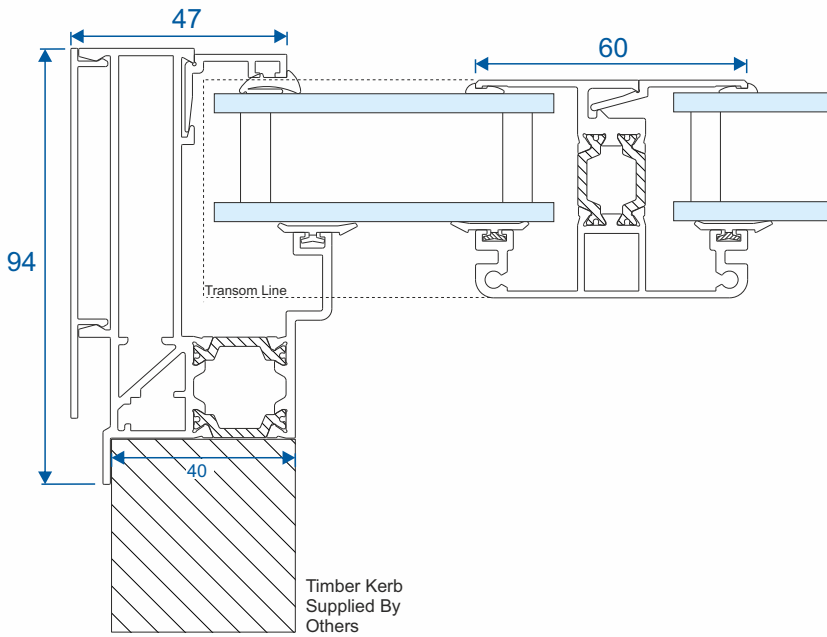

Technical

Ring Beam & Rafter

Wall Plate Assembly

Light Duty Rafter

Ridge Assembly 25°

Hip Assembly 15°, 20° & 25°

Please note this is only a sample of the technical information for this product. For the full manual please contact our office.

*Pitches above 8 degrees.

Technical

Frame With Transom Detail

Single Fixed Frame

*Size and design subject to change due to technical advancements.

Flat Roof Lites With Openers

Slim & Unobtrusive

Bring Added Light To A Space