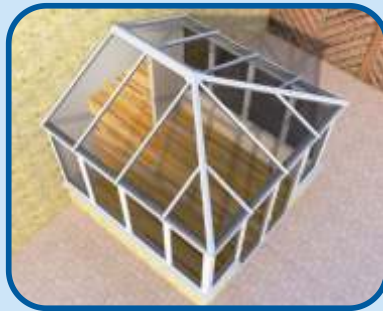

Our roofs can be glazed with polycarbonate sheeting or high performance glass sealed units. The slim unobtrusive frames give you an elegant and aesthetically pleasing roof that can be polyester powder coated in almost any colour you desire and will remain in a pristine condition for years to come with minimal maintenance required.

Roof Lantern with Up-stands

Pyramid Roof Lantern

8 Sided Lantern

Flat Rooflight

Edwardian

Edwardian with 2 Facets

Mediterranean / Lean-to

Double Hipped Mediterranean