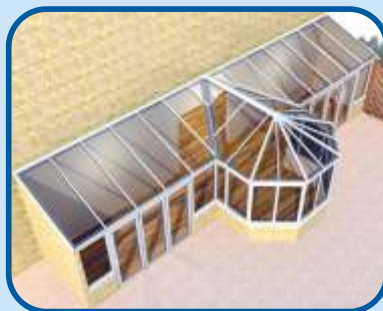

Our roofs can be glazed with polycarbonate sheeting or high performance glass sealed units. The slim unobtrusive frames give you an elegant and aesthetically pleasing roof that can be polyester powder coated in almost any colour you desire and will remain in a pristine condition for years to come with minimal maintenance required.

Mediterranean with 3 Facets

Gable Ended

Victorian with 3, 5 or 7 Facets

'L' Shaped

'P' Shaped

'T' Shaped

Double 'P' Shaped

Many more styles and designs available.