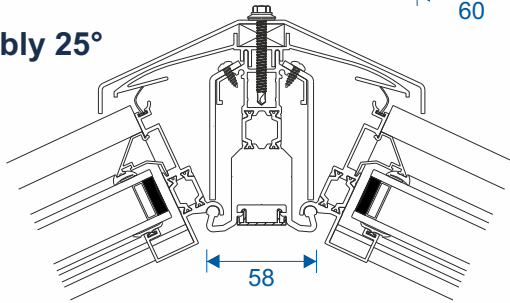

Technical

Ring Beam & Rafter

Wall Plate Assembly

Light Duty Rafter

Ridge Assembly 25°

Hip Assembly 15°, 20° & 25°

Please note this is only a sample of the technical information for this product. For the full manual please contact our office.