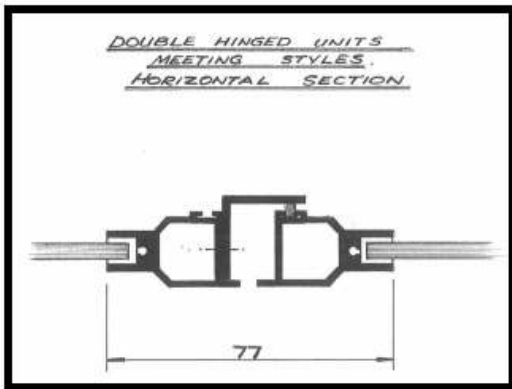

With the Butt Hinge you can only have the side hung option but the maximum size you can have with a Butt hinge is 800mm wide x 2100mm high and also you can have a double Butt hinge for the wider opening.

With the double Butt hinge unit you have one panel which opens by the fitch catch and the second panel is locked using shootbolts (as per French Doors)

Updated November 2006

Duration Windows reserves the right to change specifications of its products without prior notice in keeping with our policy of continued product development.

Top And Side Hung For Friction Hinge And Side Hung For Butt Hinged With Reveal Fix MDF3 Frame

All dimensions measured in millimetres

Both The Friction and the Butt hinged units use fitted catches

With the Friction hinge you can have either side hung or top hung and the maximum size for a Friction hinge is 650mm wide x 1250mm high