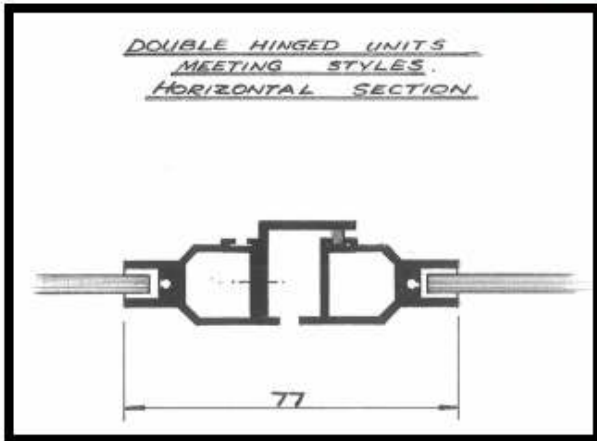

Top And Side Hung For Friction Hinge And Side Hung For Butt Hinged With Economy Frame

All dimensions measured in millimetres

Both The Friction and the Butt hinged units use fitted catches

With the Friction hinge you can have either side hung or top hung and the maximum size for a Friction hinge is 650mm wide x 1250mm high

With the Butt Hinge you can only have the side hung option but the maximum size you can have with a Butt hinge is 800mm wide x 2100mm high and also you can have a double Butt hinge for the wider opening.

With the double Butt hinge unit you have one panel which opens by the fitch catch and the second panel is locked using shootbolts (as per French Doors)

Updated November 2006

Duration Windows reserves the right to change specifications of its products without prior notice in keeping with our policy of continued product development.

Top And Side Hung For Friction Hinge And Side Hung For Butt Hinge With Face Fix MDF1 Frame

All dimensions measured in millimetres

Both The Friction and the Butt hinged units use fitted catches

With the Friction hinge you can have either side hung or top hung and the maximum size for a Friction hinge is 650mm wide x 1250mm high