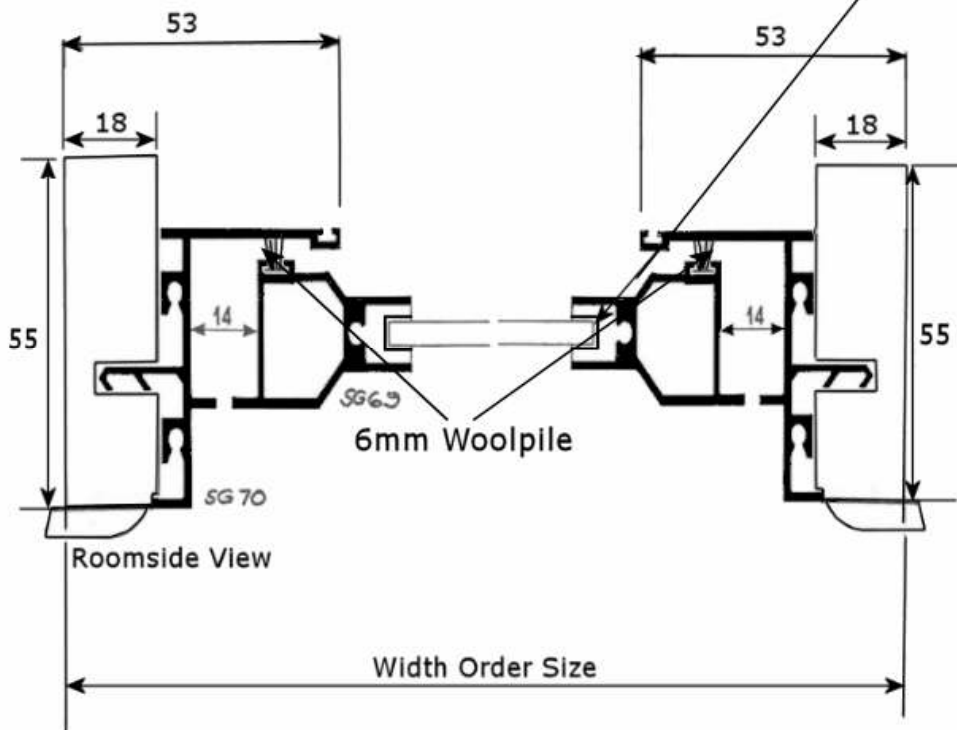

Top And Side Hung For Friction Hinge And Side Hung For Butt Hinge With Face Fix MDF1 Frame

All dimensions measured in millimetres

Both The Friction and the Butt hinged units use fitted catches

With the Friction hinge you can have either side hung or top hung and the maximum size for a Friction hinge is 650mm wide x 1250mm high

With the Butt Hinge you can only have the side hung option but the maximum size you can have with a Butt hinge is 800mm wide x 2100mm high and also you can have a double Butt hinge for the wider opening.

Top And Side Hung For Friction Hinge And Side Hung For Butt Hinged With Reveal Fix MDF3 Frame

All dimensions measured in millimetres

Both The Friction and the Butt hinged units use fitted catches

With the Friction hinge you can have either side hung or top hung and the maximum size for a Friction hinge is 650mm wide x 1250mm high