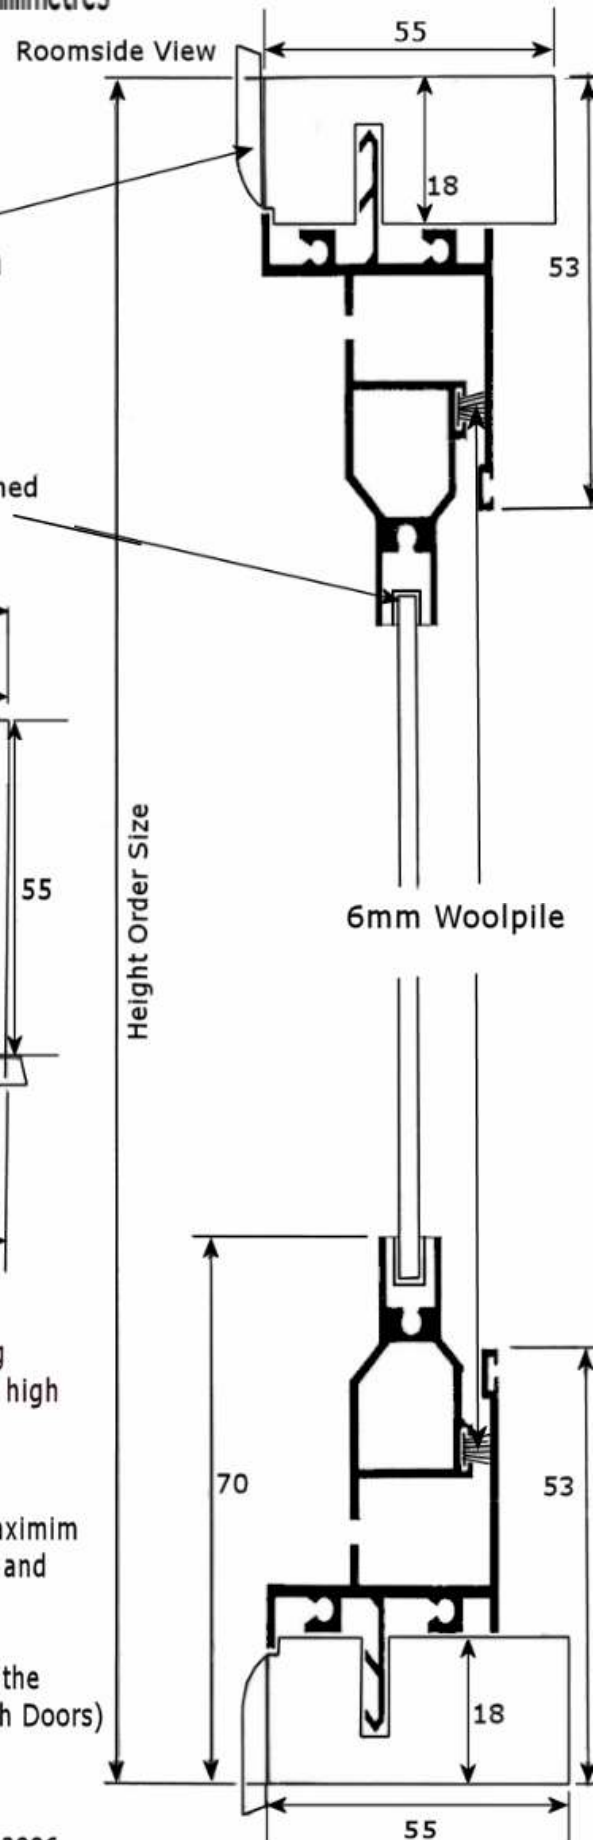

With the Friction hinge you can have either side hung or top hung and the maximum size for a Friction hinge is 650mm wide x 1250mm high

With the Butt Hinge you can only have the side hung option but the maximum size you can have with a Butt hinge is 800mm wide x 2100mm high and also you can have a double Butt hinge for the wider opening.

With the double Butt hinge unit you have one panel which opens by the fitch catch and the second panel is locked using shootbolts (as per French Doors)