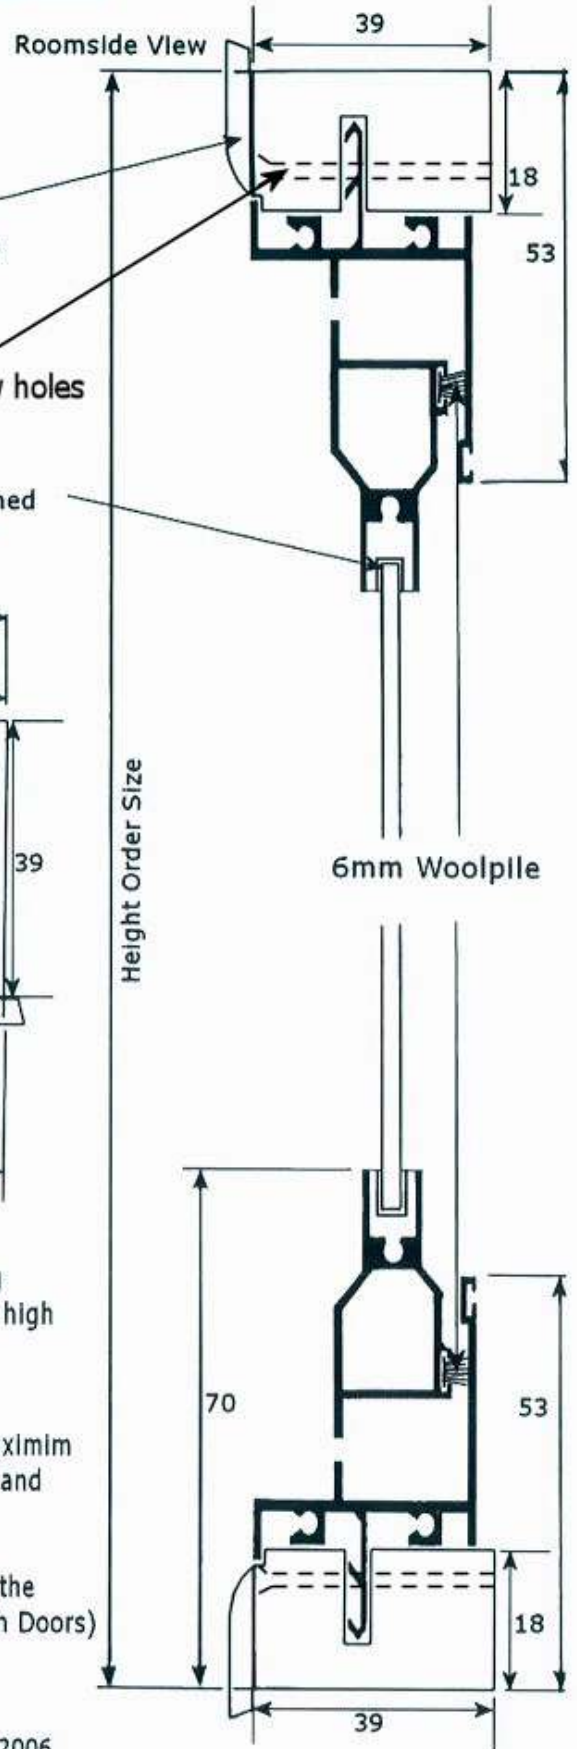

Top And Side Hung For Friction Hinge And Side Hung For Butt Hinged With Economy Frame

All dimensions measured in millimetres

Both The Friction and the Butt hinged units use fitted catches

With the Friction hinge you can have either side hung or top hung and the maximum size for a Friction hinge is 650mm wide x 1250mm high

Top And Side Hung For Friction Hinge And Side Hung For Butt Hinge With Face Fix MDF1 Frame

All dimensions measured in millimetres

Both The Friction and the Butt hinged units use fitted catches

With the Friction hinge you can have either side hung or top hung and the maximum size for a Friction hinge is 650mm wide x 1250mm high

With the Butt Hinge you can only have the side hung option but the maximum size you can have with a Butt hinge is 800mm wide x 2100mm high and also you can have a double Butt hinge for the wider opening.

Top And Side Hung For Friction Hinge And Side Hung For Butt Hinged With Reveal Fix MDF3 Frame

All dimensions measured in millimetres

Both The Friction and the Butt hinged units use fitted catches

With the Friction hinge you can have either side hung or top hung and the maximum size for a Friction hinge is 650mm wide x 1250mm high