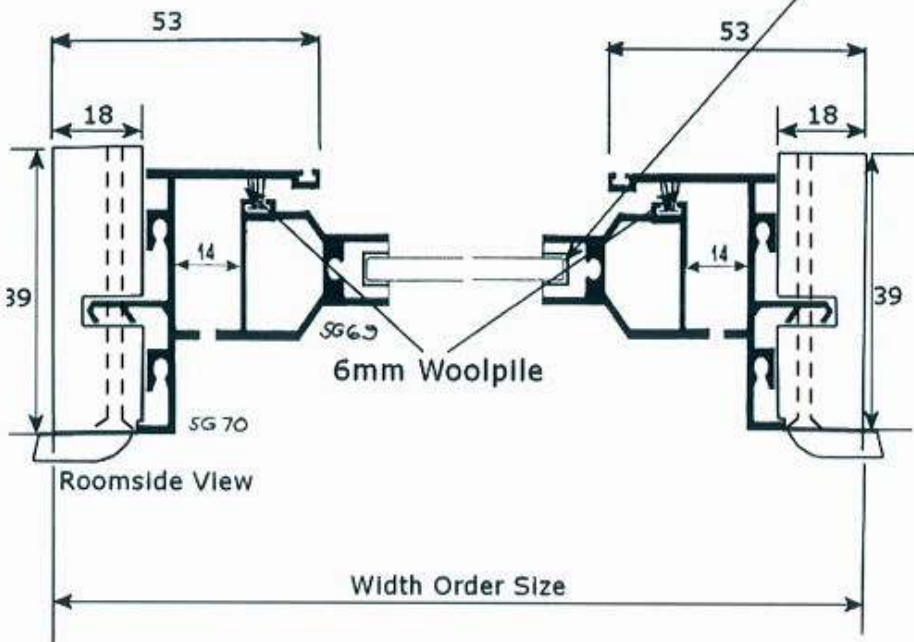

Top And Side Hung For Friction Hinge And Side Hung For Butt Hinged With Economy Frame

All dimensions measured in millimetres

Both The Friction and the Butt hinged units use fitted catches

With the Friction hinge you can have either side hung or top hung and the maximum size for a Friction hinge is 650mm wide x 1250mm high

With the Butt Hinge you can only have the side hung option but the maximum size you can have with a Butt hinge is 800mm wide x 2100mm high and also you can have a double Butt hinge for the wider opening.

Top And Side Hung For Friction Hinge And Side Hung For Butt Hinge With Face Fix MDF1 Frame

All dimensions measured in millimetres

Both The Friction and the Butt hinged units use fitted catches

With the Friction hinge you can have either side hung or top hung and the maximum size for a Friction hinge is 650mm wide x 1250mm high