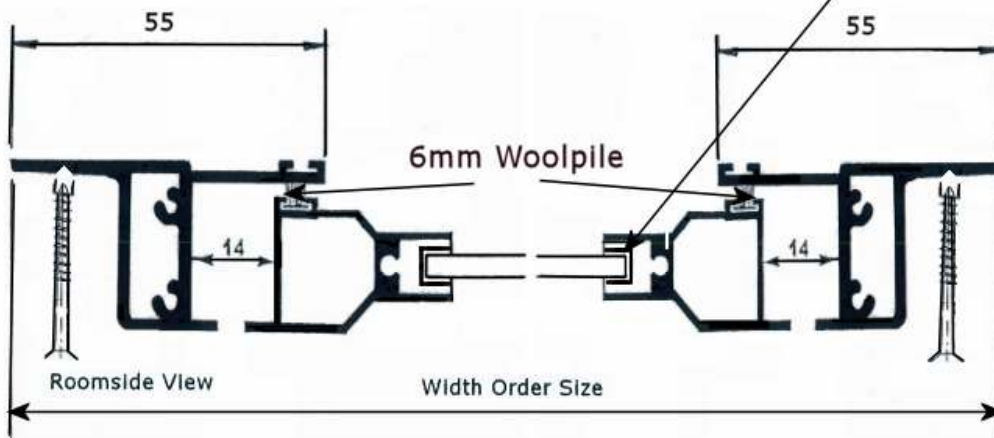

Top And Side Hung For Friction Hinge And Side Hung For Butt Hinged With Economy Frame

All dimensions measured in millimetres

Both The Friction and the Butt hinged units use fitted catches

With the Friction hinge you can have either side hung or top hung and the maximum size for a Friction hinge is 650mm wide x 1250mm high

With the Butt Hinge you can only have the side hung option but the maximum size you can have with a Butt hinge is 800mm wide x 2100mm high and also you can have a double Butt hinge for the wider opening.

Top And Side Hung For Friction Hinge And Side Hung For Butt Hinge With Face Fix MDF1 Frame

All dimensions measured in millimetres

Both The Friction and the Butt hinged units use fitted catches

With the Friction hinge you can have either side hung or top hung and the maximum size for a Friction hinge is 650mm wide x 1250mm high