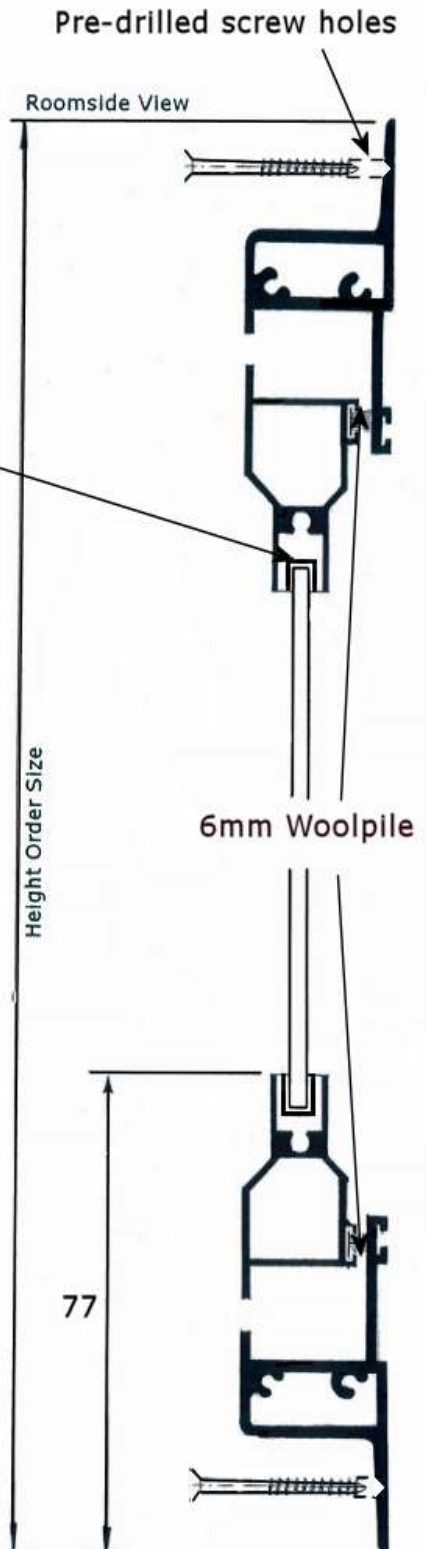

Top And Side Hung For Friction Hinge And Side Hung For Butt Hinged With Economy Frame

All dimensions measured in millimetres

Both The Friction and the Butt hinged units use fitted catches

With the Friction hinge you can have either side hung or top hung and the maximum size for a Friction hinge is 650mm wide x 1250mm high

With the Butt Hinge you can only have the side hung option but the maximum size you can have with a Butt hinge is 800mm wide x 2100mm high and also you can have a double Butt hinge for the wider opening.

Top And Side Hung For Friction Hinge And Side Hung For Butt Hinge With Face Fix MDF1 Frame

All dimensions measured in millimetres

Both The Friction and the Butt hinged units use fitted catches

With the Friction hinge you can have either side hung or top hung and the maximum size for a Friction hinge is 650mm wide x 1250mm high