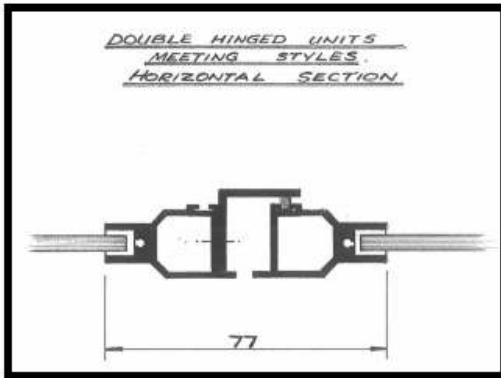

Top And Side Hung For Friction Hinge And Side Hung For Butt Hinged With Economy Frame

All dimensions measured in millimetres

Both The Friction and the Butt hinged units use fitted catches

With the Friction hinge you can have either side hung or top hung and the maximum size for a Friction hinge is 650mm wide x 1250mm high

With the Butt Hinge you can only have the side hung option but the maximum size you can have with a Butt hinge is 800mm wide x 2100mm high and also you can have a double Butt hinge for the wider opening.

Top And Side Hung For Friction Hinge And Side Hung For Butt Hinge With Face Fix MDF1 Frame

All dimensions measured in millimetres

Both The Friction and the Butt hinged units use fitted catches

With the Friction hinge you can have either side hung or top hung and the maximum size for a Friction hinge is 650mm wide x 1250mm high