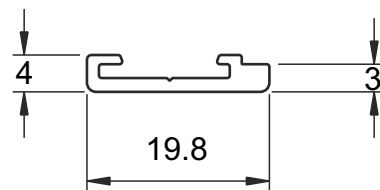

DURW20030
Dummy Transom - Screwported

DURW20031
Transom - Screwported

Bead & Glazing Blocks

DURW20164
Bead

DURZSB49
Fixed Lite Bead

DURZSB46
Fixed Lite Glazing Block

DURZSB48
Bead Carrier

Cills

DURETC178
85mm Cill

DURETC157
150mm Cill

DURETC158
190mm Cill

Drip Bars

DURW20481
Drip Bar

DURW20482
Standard Drip Bar

Couplers

DURW20051
Universal Coupler