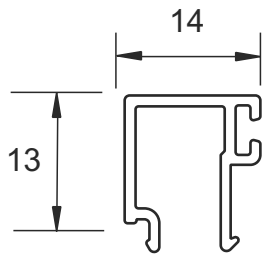

DURW20030
Dummy Transom - Screwported

DURW20031
Transom - Screwported

Bead & Glazing Blocks

DURW20164
Bead

DURZSB49
Fixed Lite Bead

DURZSB46
Fixed Lite Glazing Block

DURZSB48
Bead Carrier

Cills

DURETC178
85mm Cill

DURETC157
150mm Cill

DURETC158
190mm Cill

Drip Bars

DURW20481
Drip Bar

DURW20482
Standard Drip Bar

Couplers

DURW20051
Universal Coupler

DURJBC802
Dummy Butt Hinges

225 Cill

DURETC179
225mm Cill

W20020 - Fixed Lite Next To An Opener

W20023 - Fixed Lite Next To An Opener

Inside

Outside