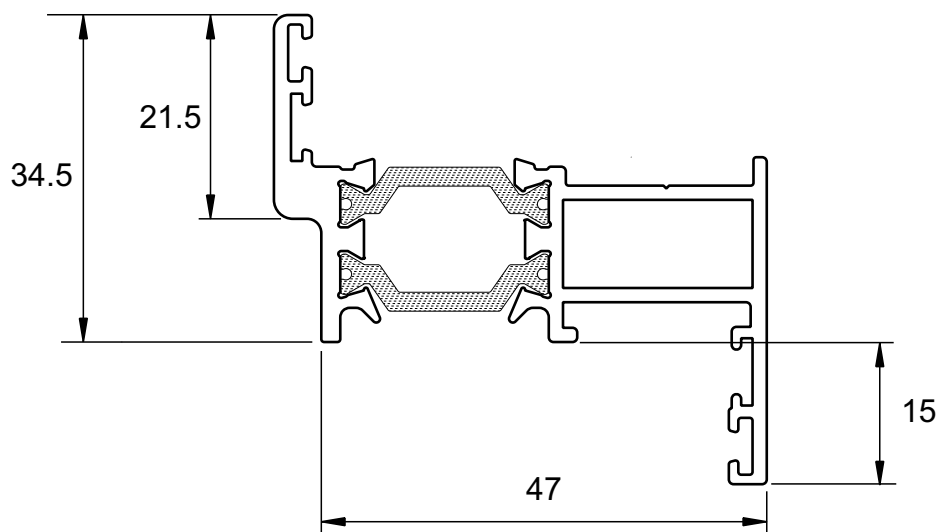

DURW20013
Odd Leg Outer Frame