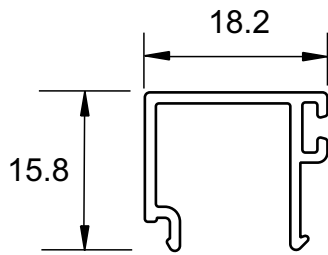

Bead & Glazing Blocks

DURW20167
Bead