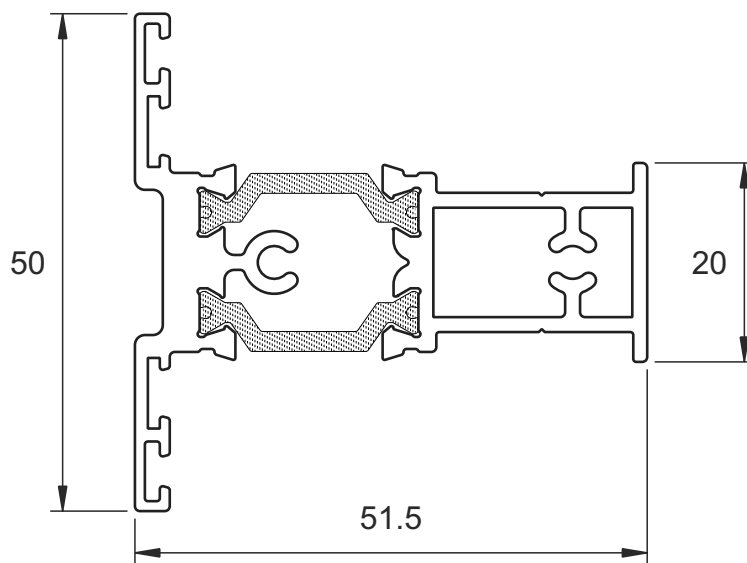

DURW20031
Transom - Screwported