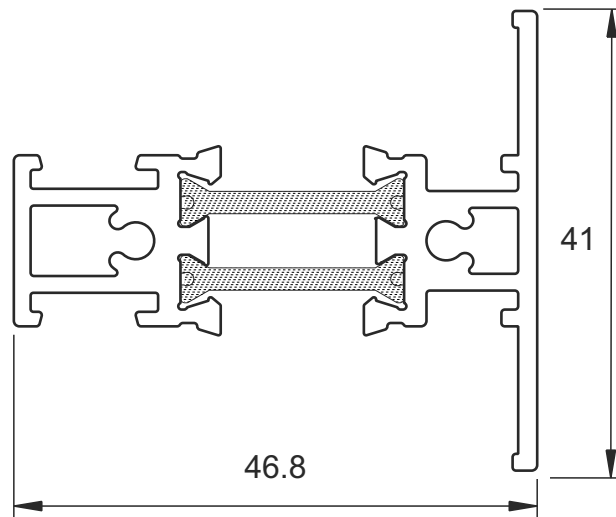

Transom / Mullion

DURW20030
Dummy Transom - Screwported