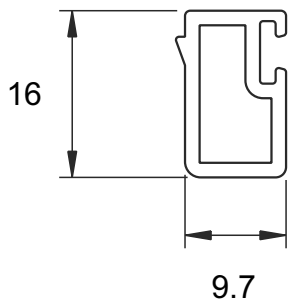

DURW20030
Dummy Transom - Screwported

DURW20031
Transom - Screwported

Bead & Glazing Blocks

DURW20164
Bead

DURZSB49
Fixed Lite Bead

DURZSB46
Fixed Lite Glazing Block

DURZSB48
Bead Carrier

Cills

DURETC178
85mm Cill

DURETC157
150mm Cill

DURETC158
190mm Cill

Drip Bars

DURW20481
Drip Bar

DURW20482
Standard Drip Bar

Couplers

DURW20051
Universal Coupler