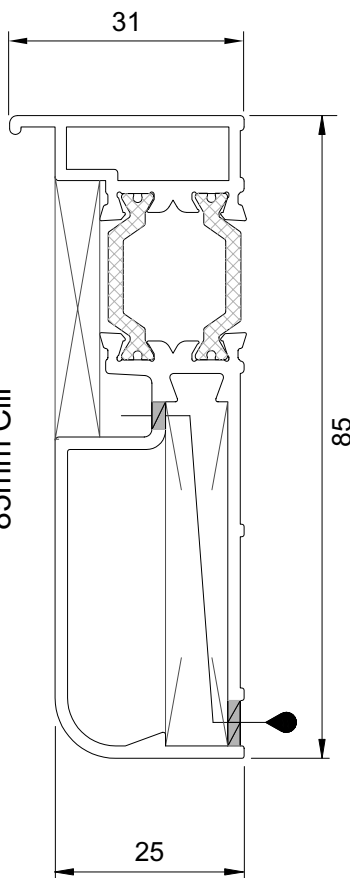

Overview

<p>Outer Frame</p> <p>DURW20010 Outer Frame</p>  <p>DURW20013 Odd Leg Outer Frame</p> 	<p>Transom / Mullion</p> <p>DURW20030 Dummy Transom - Screwported</p>  <p>DURW20031 Transom - Screwported</p> 	<p>Drip Bars</p> <p>DURW20481 Drip Bar</p>  <p>DURW20482 Standard Drip Bar</p> 	<p>Couplers</p> <p>DURW20051 Universal Coupler</p>  <p>DURETC517 Universal Coupler</p> 
<p>Vent</p> <p>DURW20023</p> 	<p>Beads and Glazing Block</p> <p>DURW20167 Bead</p>  <p>DURWZSB49 Fixed Lite Bead</p>  <p>DURWZSB46 Fixed Lite Glazing Block</p>  <p>DURZSB48 Carrier Bead</p> 		<p>Cills</p> <p>DURETC178</p>  <p>DURETC157</p>  <p>DURETC158</p> 

Outer Frames

DURW20010
Outer Frame

DURW20013
Odd Leg Outer Frame

Ste'alth Secure™ Vent

DURW20023
Ste'alth Secure™ Vent

Transom / Mullion

DURW20030
Dummy Transom - Screwported

DURW20031
Transom - Screwported

Bead & Glazing Blocks

DURW20167
Bead

DURZSB49
Fixed Lite Bead

DURZSB46
Fixed Lite Glazing Block

DURZSB48
Bead Carrier

Cills

DURETC178
85mm Cill

DURETC157
150mm Cill

DURETC158
190mm Cill

Drip Bars

DURW20481
Drip Bar

DURW20482
Standard Drip Bar

Couplers

DURW20051
Universal Coupler

DURETC517
Universal Coupler

Head Extension For Trickle Vents