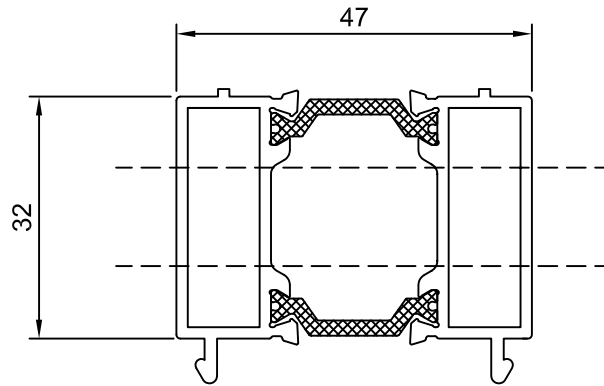

DURETC158
190mm Cill

Drip Bars

DURW20481
Drip Bar

DURW20482
Standard Drip Bar

Couplers

DURW20051
Universal Coupler

DURETC517
Universal Coupler

Head Extension For Trickle Vents

DURETC058
Head Extension

Astragal Bars

DURW10165
25mm Astragal Bars

DURW10166
41mm Astragal Bars

Profile Related Butt Hinges

DURJBC839
Profile Related Butt Hinges

DURJBC802
Dummy Butt Hinges

Heritage Ste'alth Secure™ Window
Section Identification