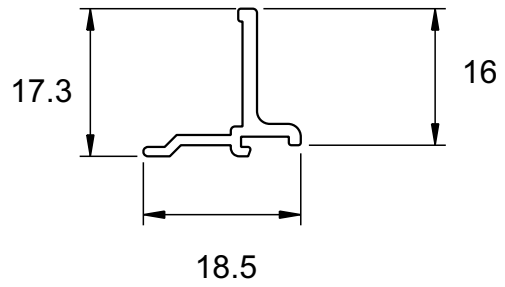

DURZSB49
Fixed Lite Bead