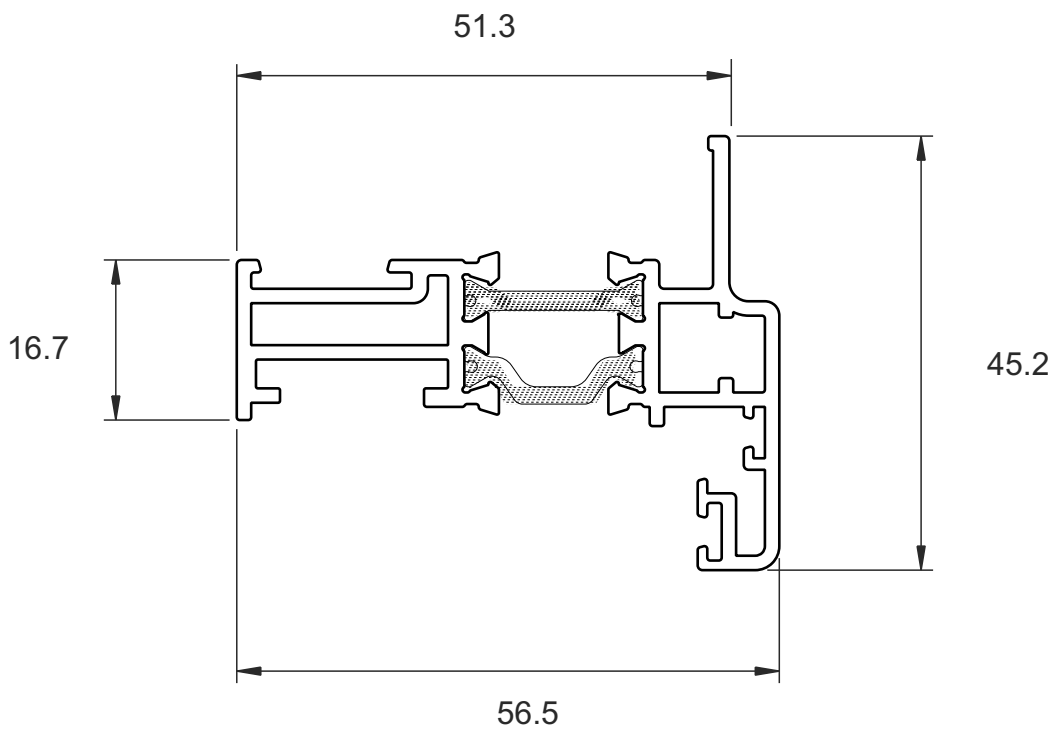

Chelton Vent

DURW20023
Ste'alth Secure™ Vent