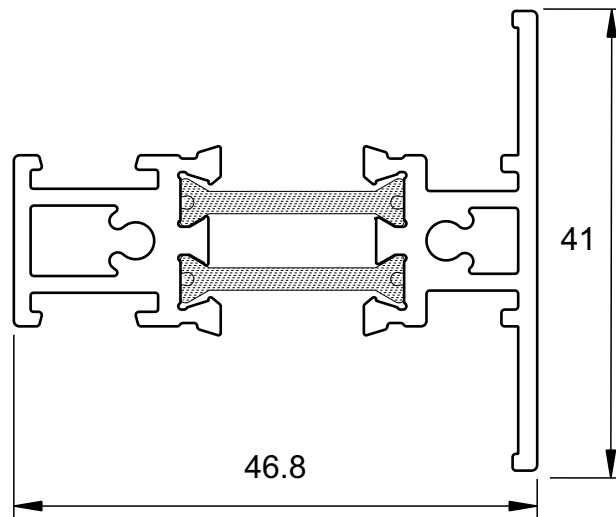

Outer Frames

DURW20010
Outer Frame

DURW20013
Odd Leg Outer Frame

Ste'alth Secure™ Vent

DURW20023
Ste'alth Secure™ Vent

Transom / Mullion

DURW20030
Dummy Transom - Screwported

DURW20031
Transom - Screwported