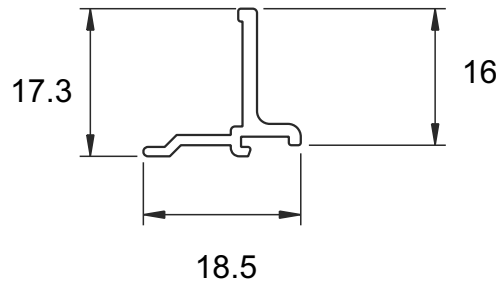

DURZSB49
Fixed Lite Bead