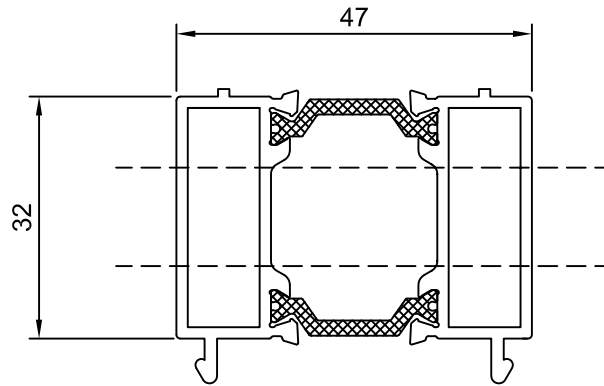

DURETC178
85mm Cill

DURETC157
150mm Cill

DURETC158
190mm Cill

Drip Bars

DURW20481
Drip Bar

DURW20482
Standard Drip Bar

Couplers

DURW20051
Universal Coupler

DURETC517
Universal Coupler

Head Extension For Trickle Vents

DURETC058
Head Extension

Astragal Bars

DURW10165
25mm Astragal Bars

DURW10166
41mm Astragal Bars

Profile Related Butt Hinges

DURJBC821
Profile Related Butt Hinges