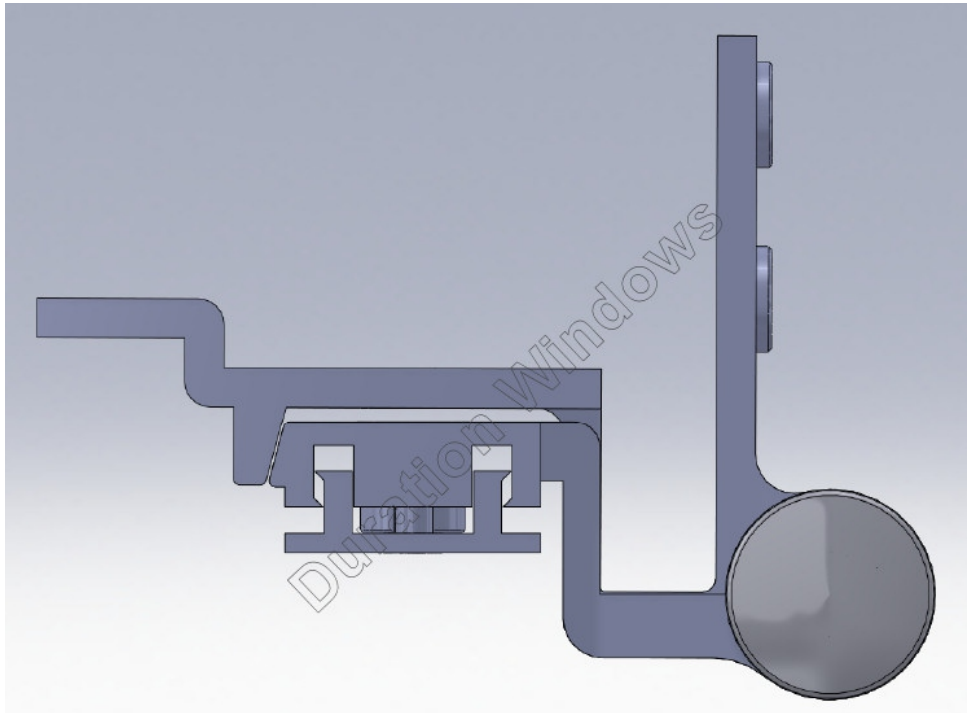

DURETC178
85mm Cill

DURETC157
150mm Cill

DURETC158
190mm Cill

Drip Bars

DURW20481
Drip Bar

DURW20482
Standard Drip Bar

Couplers

DURW20051
Universal Coupler

DURETC517
Universal Coupler

Head Extension For Trickle Vents

DURETC058
Head Extension

Astragal Bars

DURW10165
25mm Astragal Bars

DURW10166
41mm Astragal Bars

Profile Related Butt Hinges

DURJBC821
Profile Related Butt Hinges

DURJBC802
Dummy Butt Hinges

225 Cill

DURETC179
225mm Cill

W20020 - Fixed Lite Next To An Opener

W20023 - Fixed Lite Next To An Opener

Inside

Outside