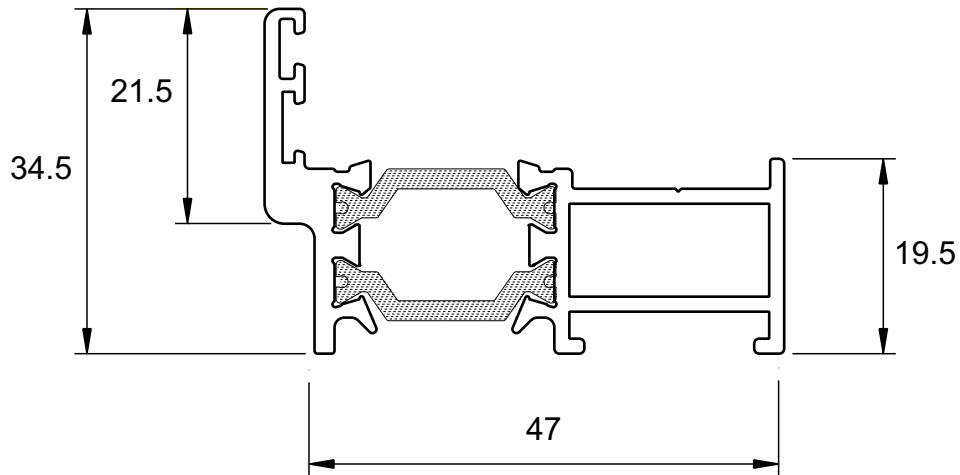

Outer Frames

DURW20010
Outer Frame