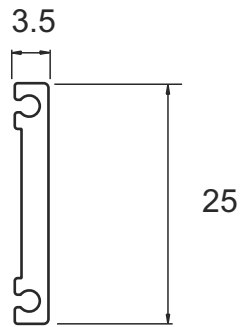

DURETC178
85mm Cill

DURETC157
150mm Cill

DURETC158
190mm Cill

Drip Bars

DURW20481
Drip Bar

DURW20482
Standard Drip Bar

Couplers

DURW20051
Universal Coupler

DURETC517
Universal Coupler

Head Extension For Trickle Vents

DURETC058
Head Extension

Astragal Bars

DURW10165
25mm Astragal Bars

DURW10166
41mm Astragal Bars

Profile Related Butt Hinges

DURJBC821
Profile Related Butt Hinges

DURJBC802
Dummy Butt Hinges

225 Cill

DURETC179
225mm Cill

W20020 - Fixed Lite Next To An Opener

W20023 - Fixed Lite Next To An Opener

Inside

Outside