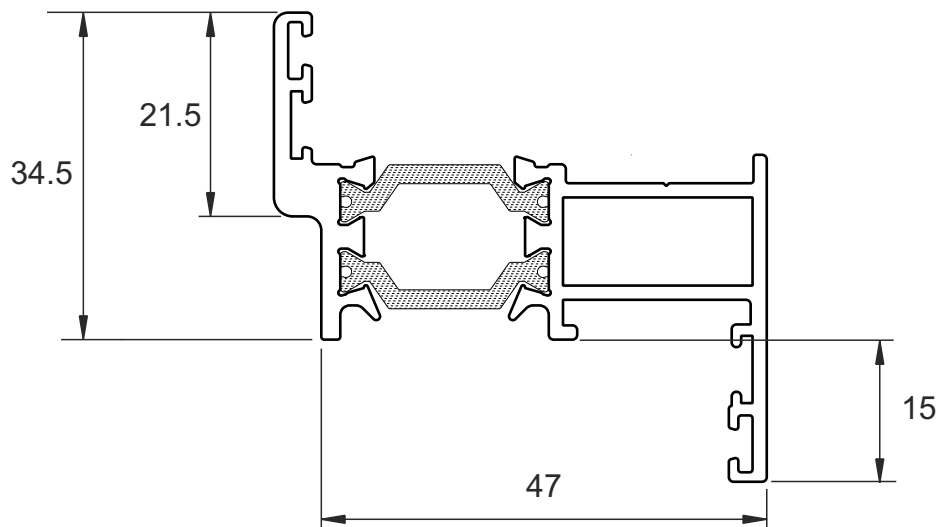

DURW20013
Odd Leg Outer Frame