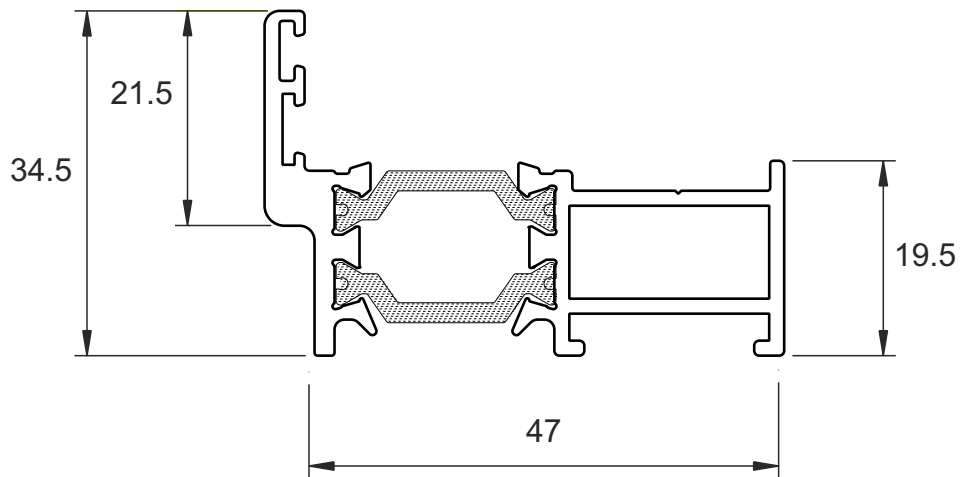

Outer Frames

DURW20010
Outer Frame