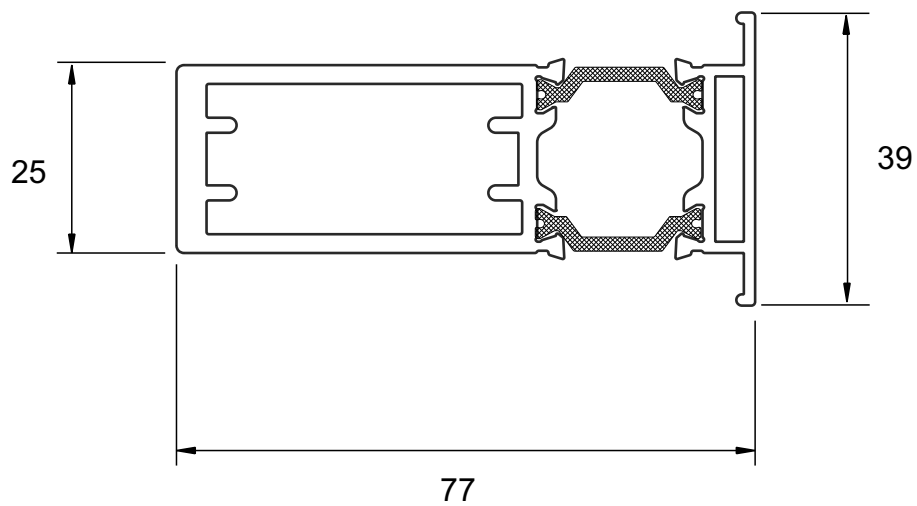

DURETC517
Universal Coupler