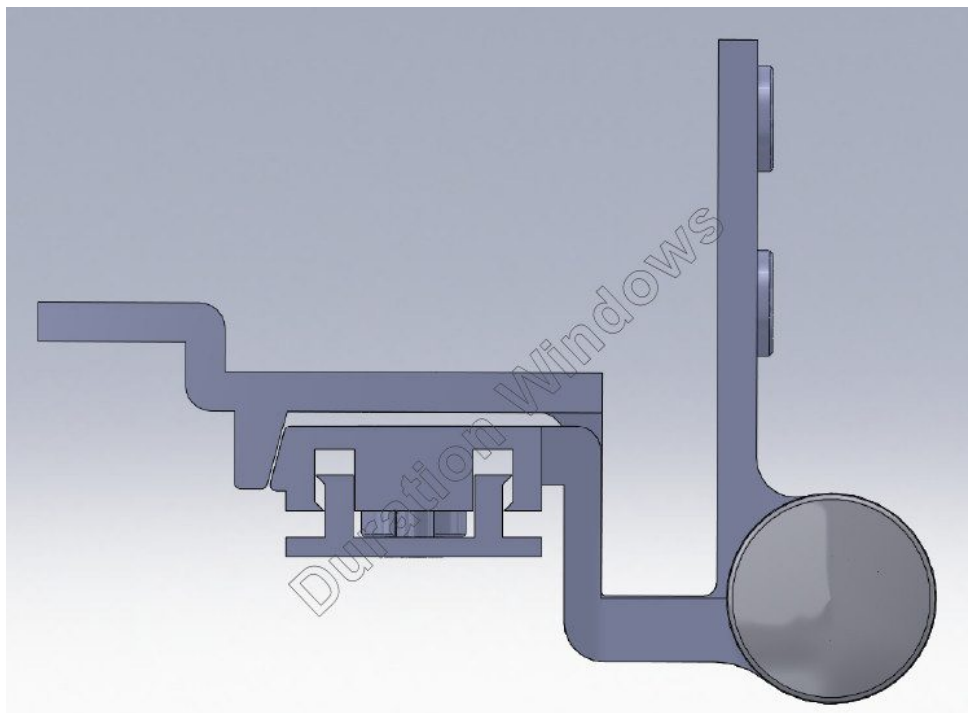

DURETC158
190mm Cill

Drip Bars

DURW20481
Drip Bar

DURW20482
Standard Drip Bar

Couplers

DURW20051
Universal Coupler

DURETC517
Universal Coupler

Head Extension For Trickle Vents

DURETC058
Head Extension

Astragal Bars

DURW10165
25mm Astragal Bars

DURW10166
41mm Astragal Bars

Profile Related Butt Hinges

DURJBC839
Profile Related Butt Hinges

DURJBC802
Dummy Butt Hinges

Heritage Ste'alth Secure™ Window
Section Identification