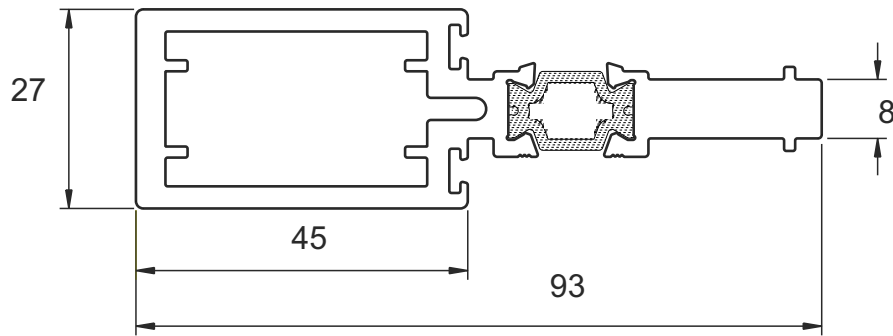

DURETC178
85mm Cill

DURETC157
150mm Cill

DURETC158
190mm Cill

Drip Bars

DURW20481
Drip Bar

DURW20482
Standard Drip Bar

Couplers

DURW20051
Universal Coupler