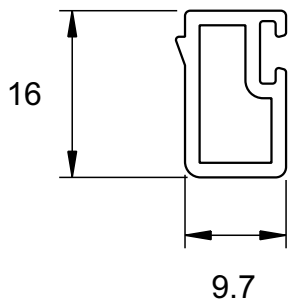

DURZSB46
Fixed Lite Glazing Block