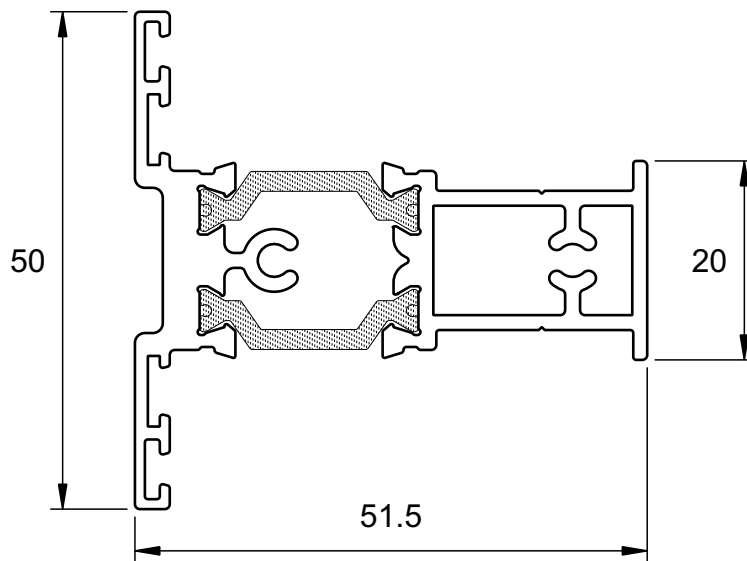

Outer Frames

DURW20010
Outer Frame

DURW20013
Odd Leg Outer Frame

Ste'alth Secure™ Vent

DURW20023
Ste'alth Secure™ Vent

Transom / Mullion

DURW20030
Dummy Transom - Screwported

DURW20031
Transom - Screwported