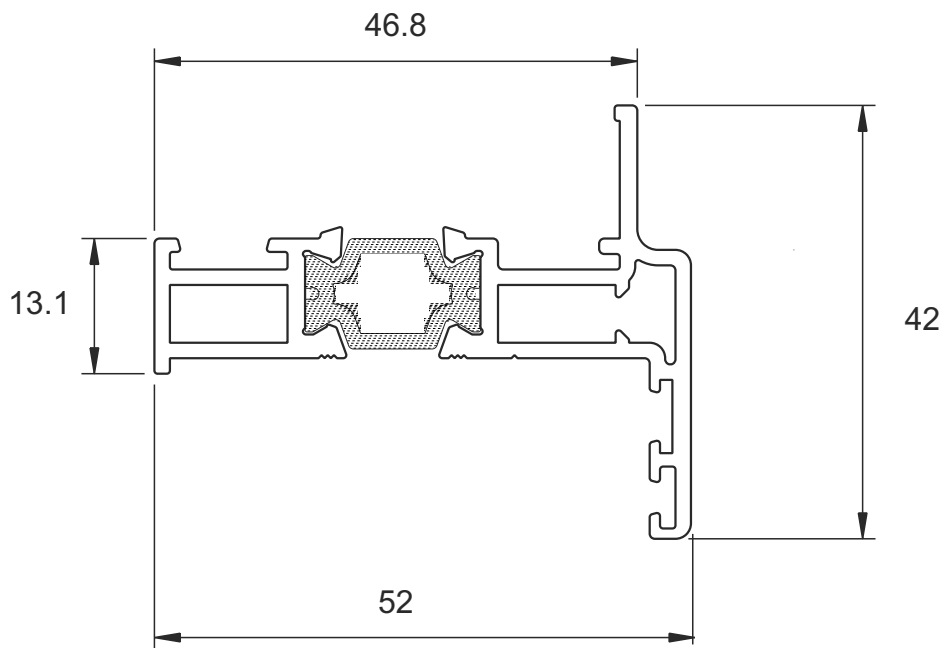

Heritage Vent

DURW20020
Heritage Vent