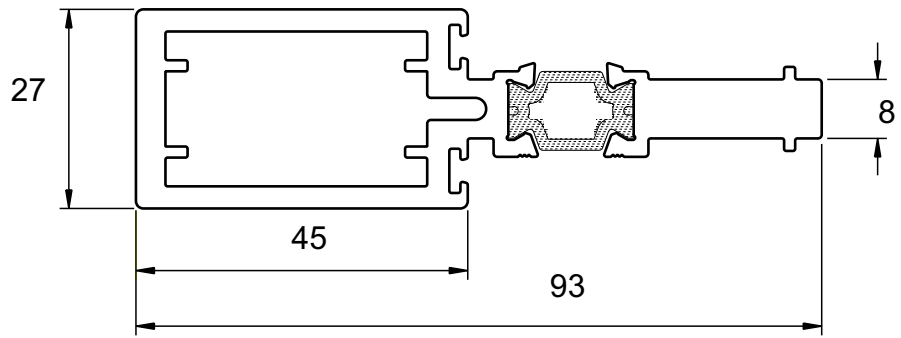

DURETC158
190mm Cill

Drip Bars

DURW20481
Drip Bar

DURW20482
Standard Drip Bar

Couplers

DURW20051
Universal Coupler

DURETC517
Universal Coupler

Head Extension For Trickle Vents

DURETC058
Head Extension

Astragal Bars

DURW10165
25mm Astragal Bars

DURW10166
41mm Astragal Bars

Profile Related Butt Hinges

DURJBC839
Profile Related Butt Hinges

DURJBC802
Dummy Butt Hinges

Heritage Ste'alth Secure™ Window
Section Identification