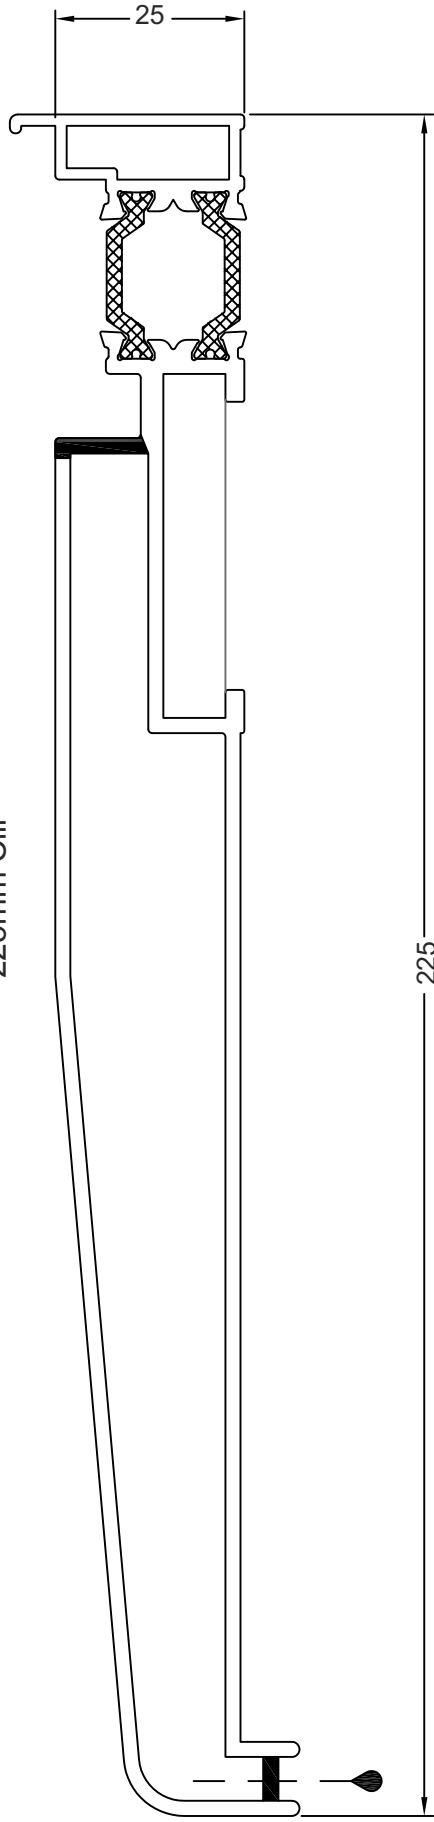

225 Cill

DURETC179
225mm Cill