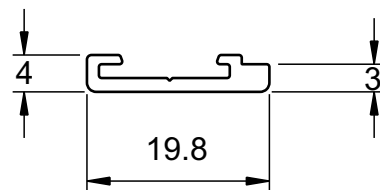

DURZSB48
Bead Carrier