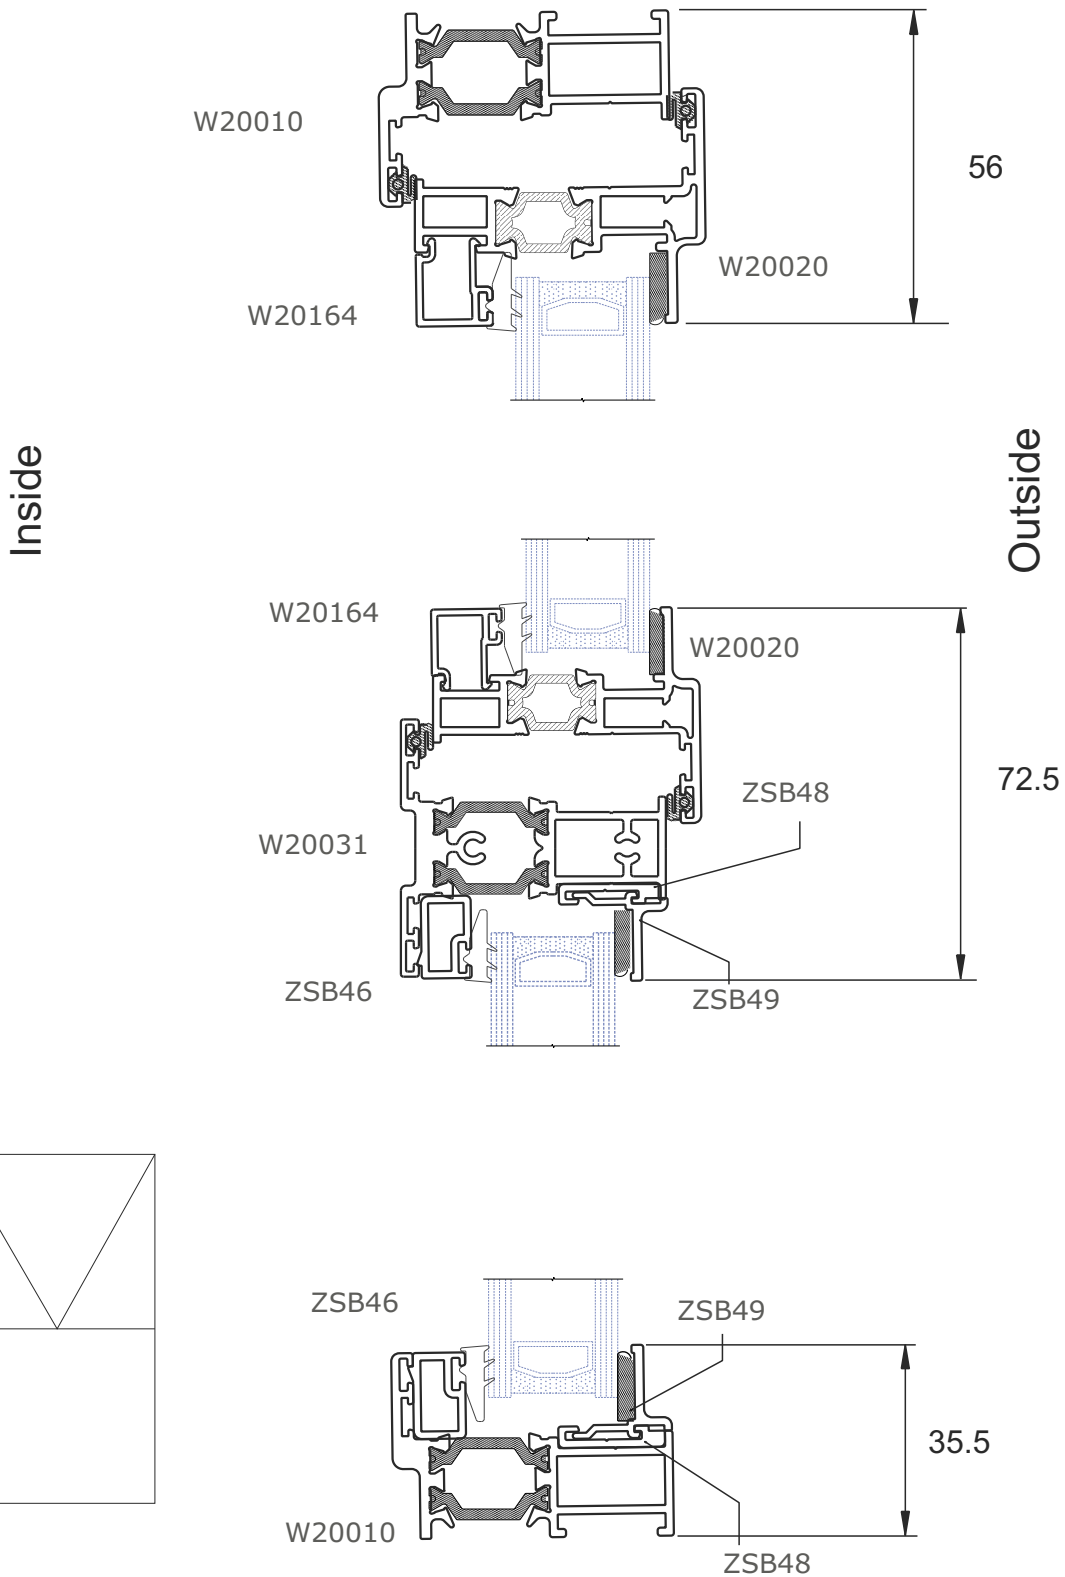

Heritage Windows Section Identification

Contents

● <u>Section Identification Overview</u>	<u>Page 2</u>
● <u>Outer Frame & Equal Leg Outer Frame</u>	<u>Page 3</u>
● <u>Vent W20020</u>	<u>Page 4</u>
● <u>Vent W20023</u>	<u>Page 5</u>
● <u>Transom / Mullion</u>	<u>Page 6</u>
● <u>Beads and Glazing Block</u>	<u>Page 7</u>
● <u>Cills</u>	<u>Page 8</u>
● <u>Drip Bars</u>	<u>Page 9</u>
● <u>Couplers</u>	<u>Page 10</u>
● <u>Head Extension for Trickle Vents</u>	<u>Page 11</u>
● <u>Astragal Bars</u>	<u>Page 12</u>
● <u>Butt Hinges</u>	<u>Page 13</u>
● <u>225 Cill</u>	<u>Page 14</u>
● <u>W20020 Fixed Lite next To An Opener</u>	<u>Page 15</u>
● <u>W20023 Fixed Lite next To An Opener</u>	<u>Page 16</u>

DURETC178
85mm Cill

DURETC157
150mm Cill

DURETC158
190mm Cill

Drip Bars

DURW20481
Drip Bar

DURW20482
Standard Drip Bar

Couplers

DURW20051
Universal Coupler

DURETC517
Universal Coupler

Head Extension For Trickle Vents

DURETC058
Head Extension

Astragal Bars

DURW10165
25mm Astragal Bars

DURW10166
41mm Astragal Bars

Profile Related Butt Hinges

DURJBC821
Profile Related Butt Hinges

DURJBC802
Dummy Butt Hinges

225 Cill

DURETC179
225mm Cill

W20020 - Fixed Lite Next To An Opener

W20023 - Fixed Lite Next To An Opener

Inside

Outside