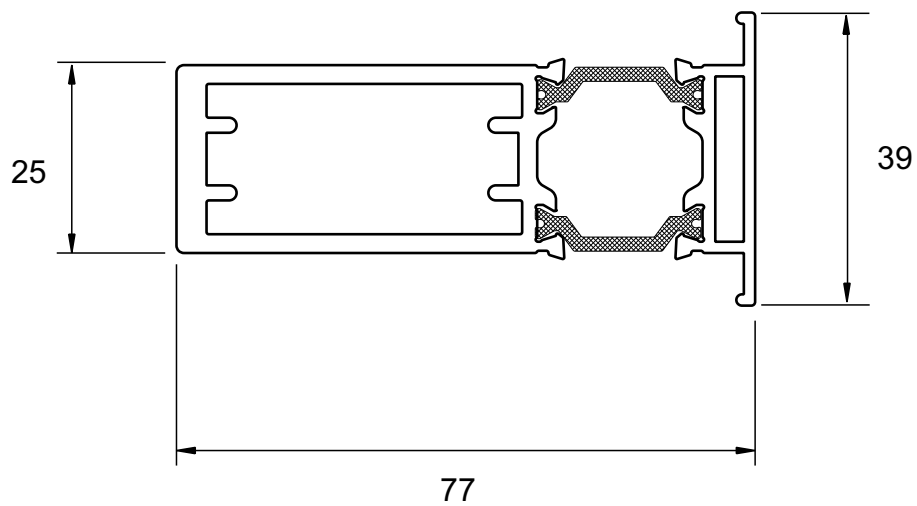

DURETC158
190mm Cill

Drip Bars

DURW20481
Drip Bar

DURW20482
Standard Drip Bar

Couplers

DURW20051
Universal Coupler

DURETC517
Universal Coupler

Head Extension For Trickle Vents

DURETC058
Head Extension

Astragal Bars

DURW10165
25mm Astragal Bars

DURW10166
41mm Astragal Bars

Profile Related Butt Hinges

DURJBC839
Profile Related Butt Hinges

DURJBC802
Dummy Butt Hinges

Heritage Ste'alth Secure™ Window
Section Identification