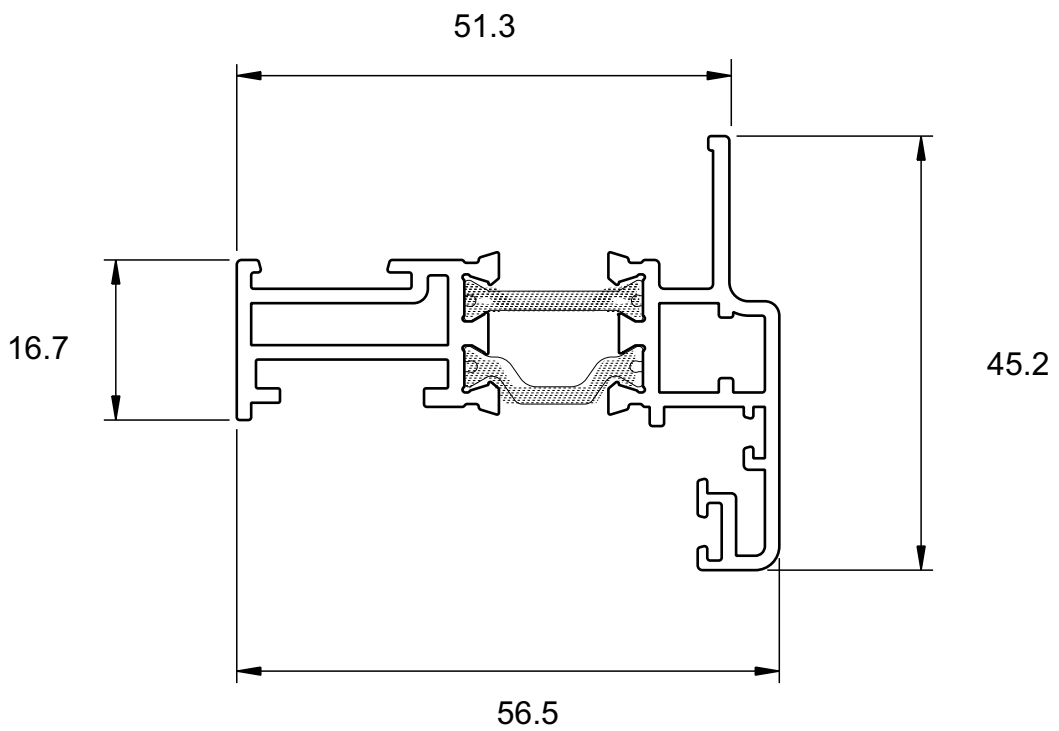

Outer Frames

DURW20010
Outer Frame

DURW20013
Odd Leg Outer Frame

Ste'alth Secure™ Vent

DURW20023
Ste'alth Secure™ Vent

Transom / Mullion

DURW20030
Dummy Transom - Screwported

DURW20031
Transom - Screwported