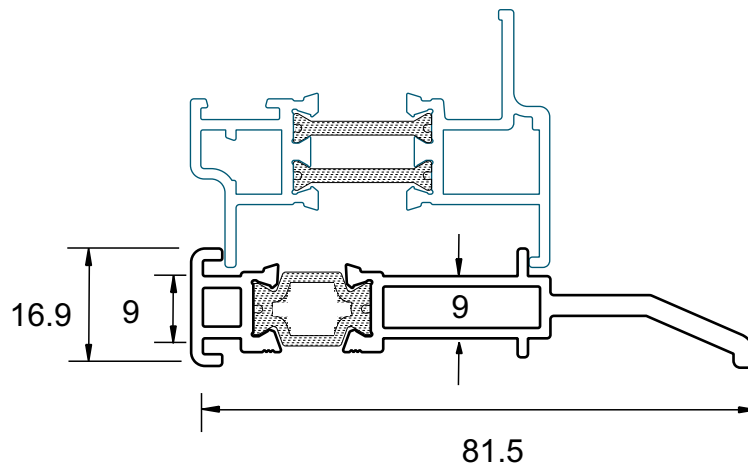

DURETC158
190mm Cill

Drip Bars

DURW20481
Drip Bar

DURW20482
Standard Drip Bar

Couplers

DURW20051
Universal Coupler

DURETC517
Universal Coupler

Head Extension For Trickle Vents

DURETC058
Head Extension

Astragal Bars

DURW10165
25mm Astragal Bars

DURW10166
41mm Astragal Bars

Profile Related Butt Hinges

DURJBC839
Profile Related Butt Hinges

DURJBC802
Dummy Butt Hinges

Heritage Ste'alth Secure™ Window
Section Identification