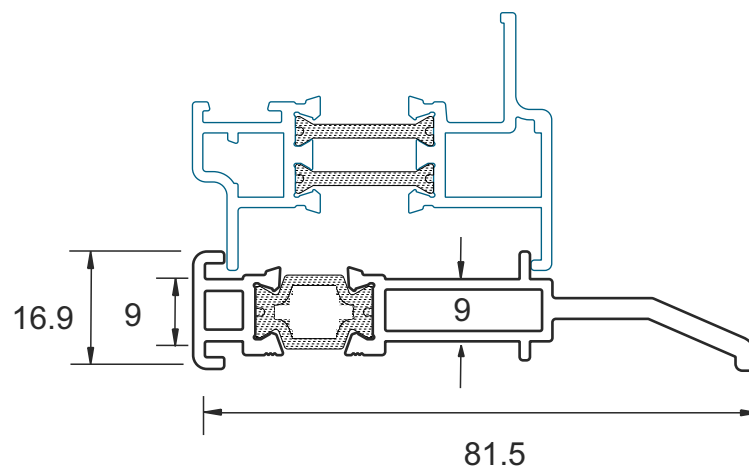

DURETC178
85mm Cill

DURETC157
150mm Cill

DURETC158
190mm Cill

Drip Bars

DURW20481
Drip Bar

DURW20482
Standard Drip Bar

Couplers

DURW20051
Universal Coupler

DURETC517
Universal Coupler

Head Extension For Trickle Vents

DURETC058
Head Extension

Astragal Bars

DURW10165
25mm Astragal Bars

DURW10166
41mm Astragal Bars

Profile Related Butt Hinges

DURJBC821
Profile Related Butt Hinges